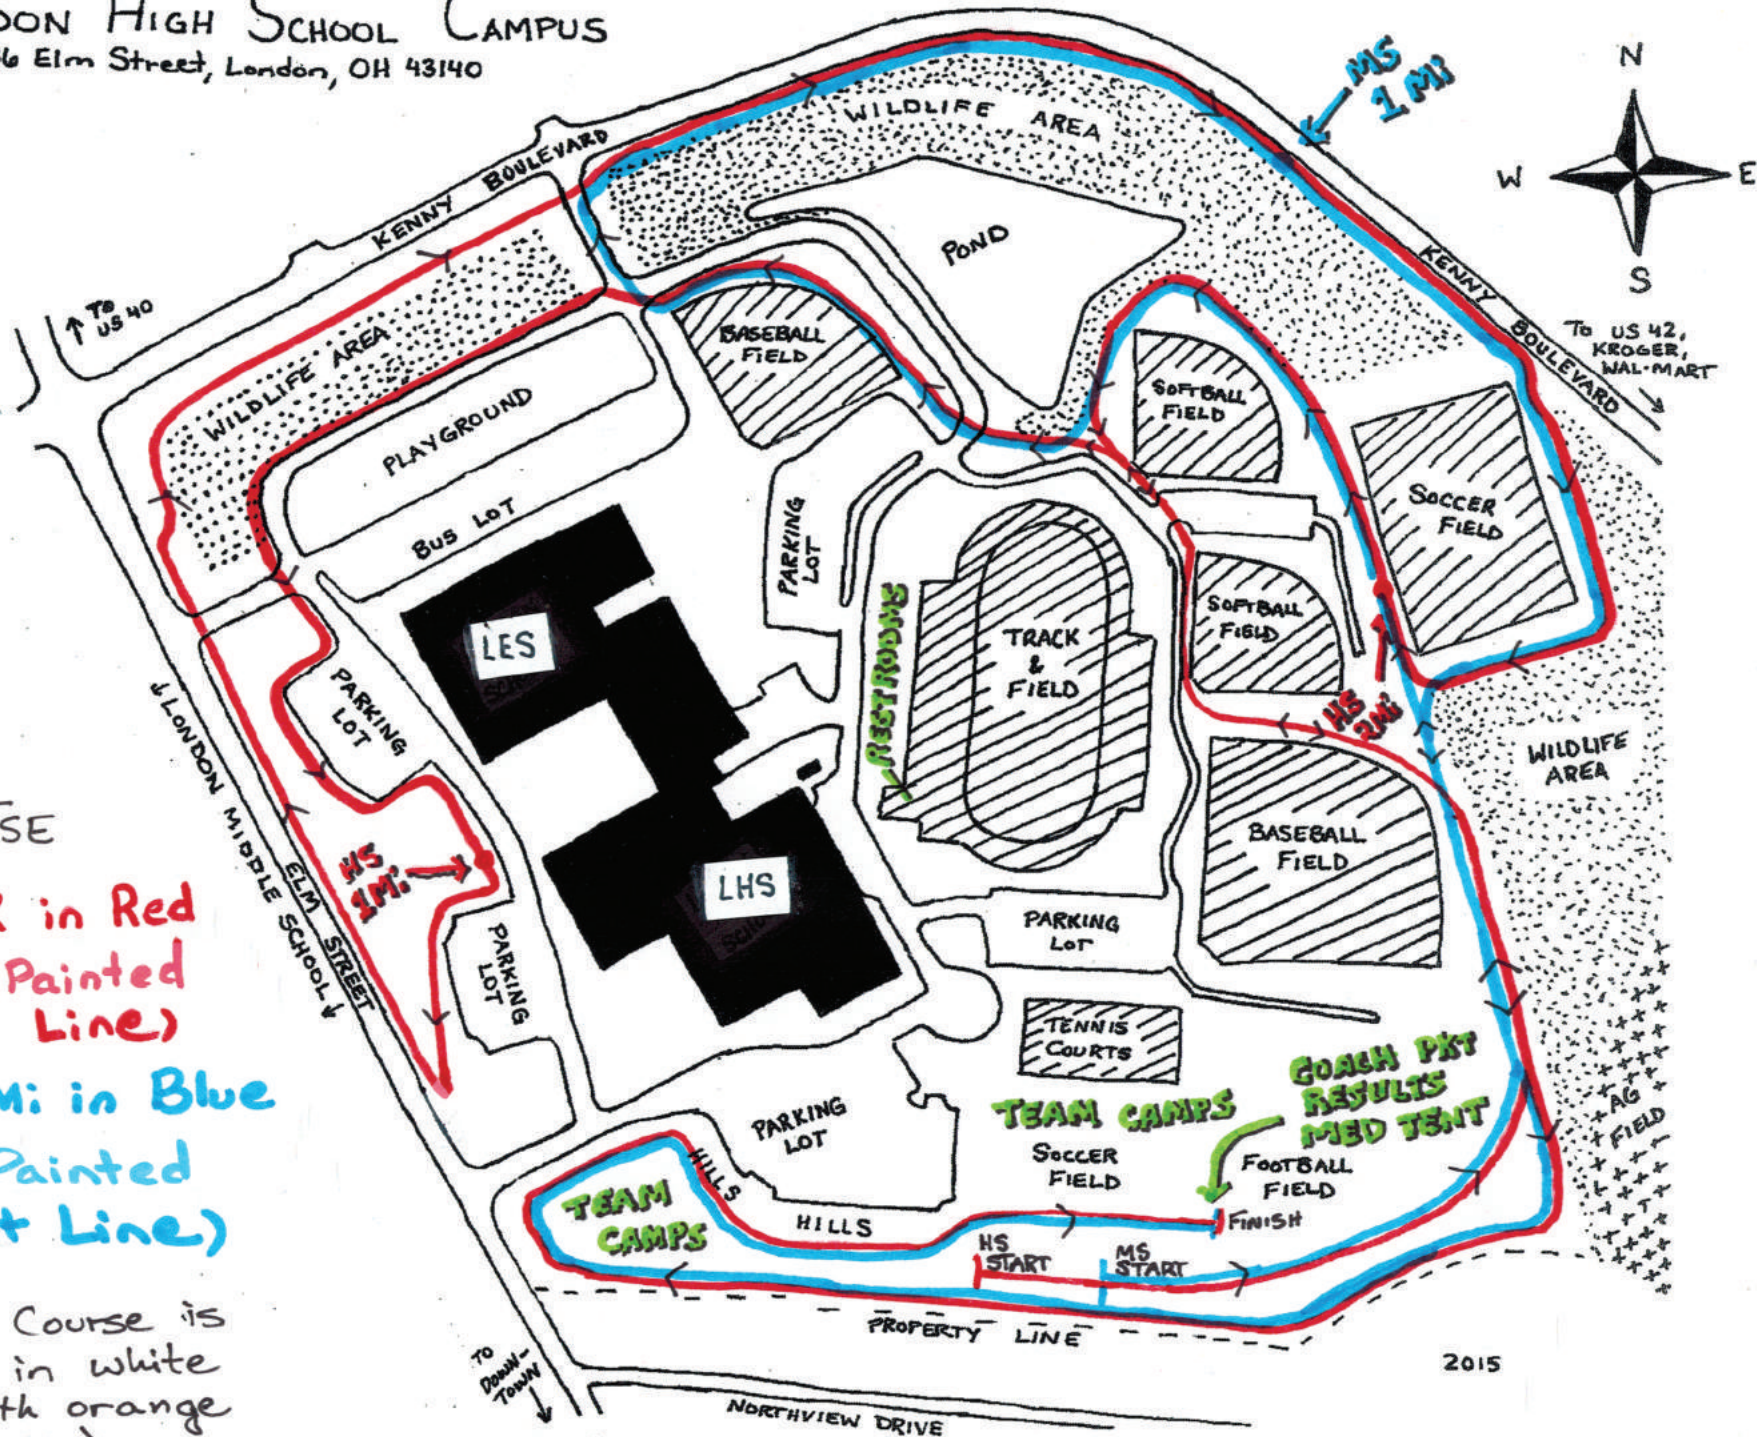

LONDON HIGH SCHOOL CAMPUS

336 Elm Street, London, OH 43140

2017 MSL XC COURSE

H.S. 5K in Red
(Orange-Painted Start Line)

M.S. 2 Mi in Blue
(White-Painted Start Line)

(Actual Course is marked in white paint with orange arrows.)