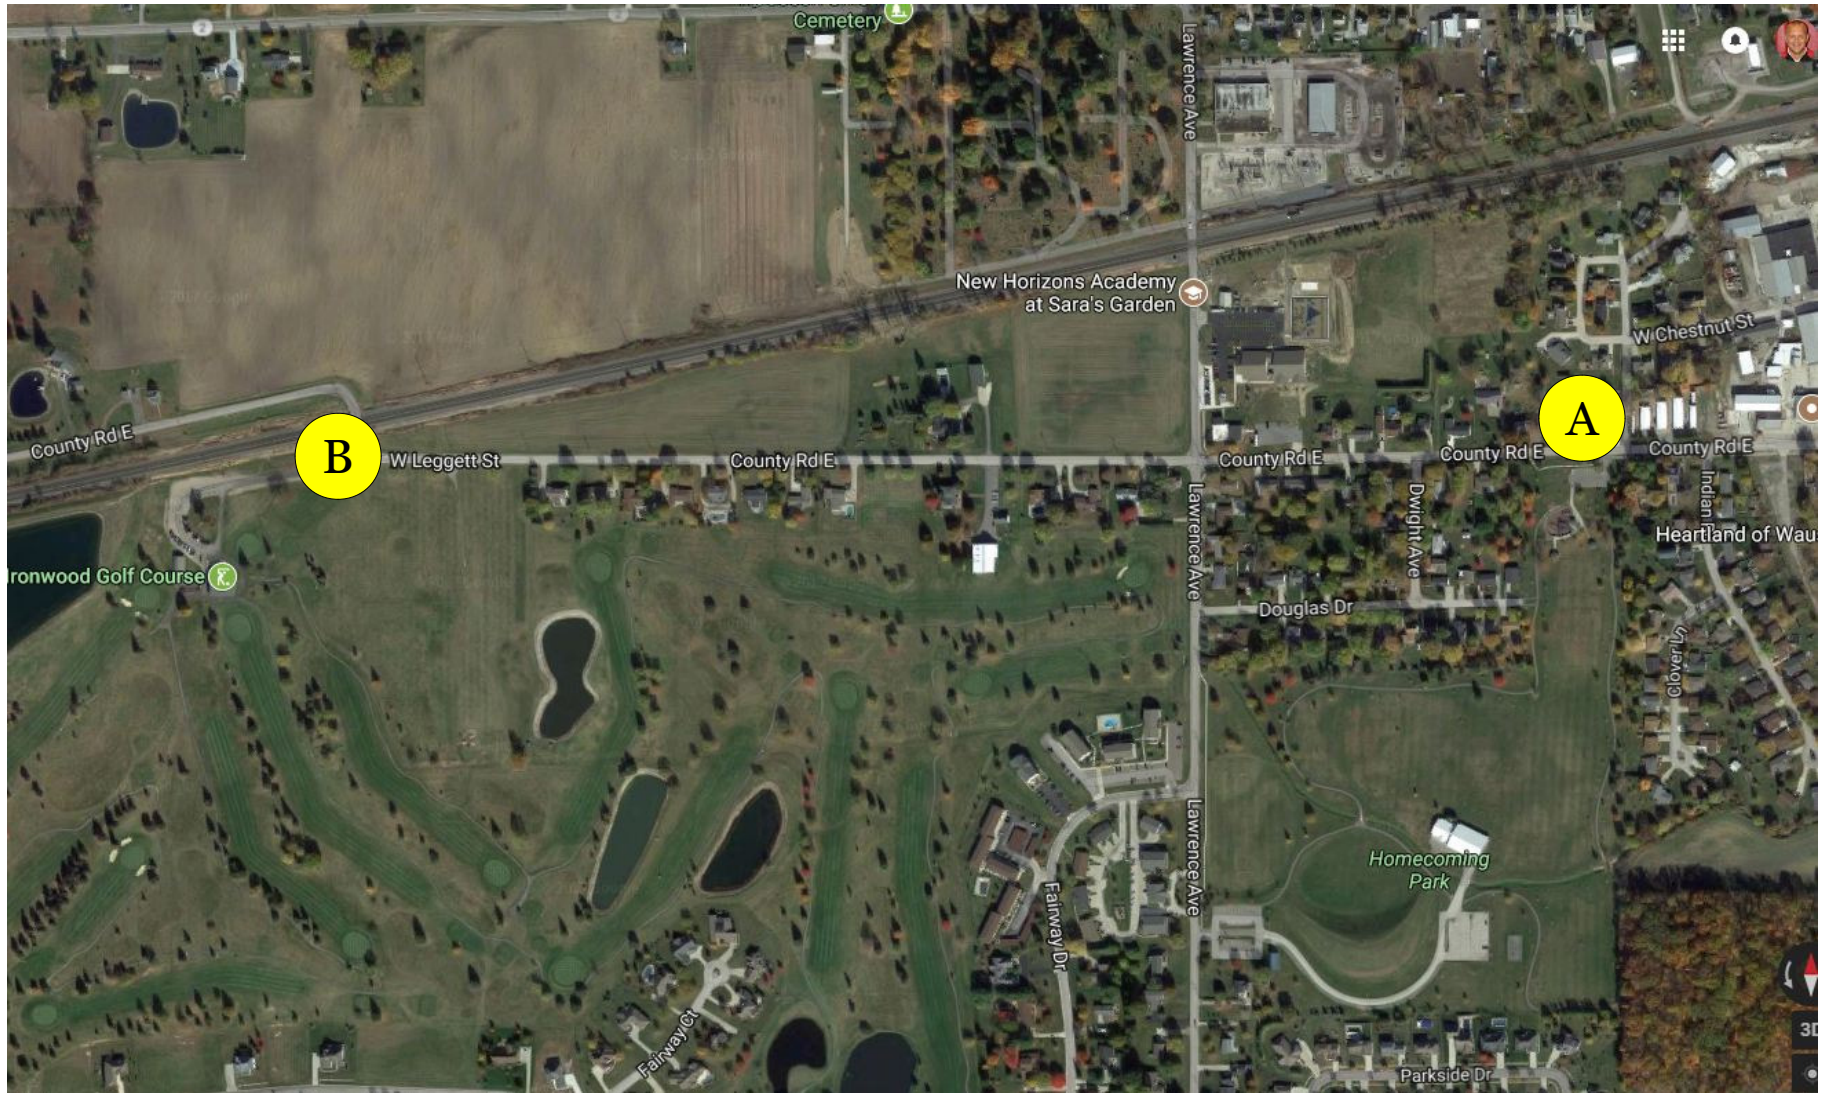

WAUSEON HIGH SCHOOL CROSS COUNTRY @ HOMECOMING PARK BUS DRIVER INSTRUCTIONS

A – BUS DROP OFF AND PICK UP – BUSES SHOULD STOP AT THE ENTRANCE TO THE PARKING LOT ON LEGGETT STREET AT THE NORTH END OF HOMECOMING PARK – DO NOT PULL INTO THE PARKING LOT (DROP OFF IN THE STREET)

B – BUS PARKING – BUSES WILL PARK AT IRONWOOD GOLF COURSE – SHUTTLE SERVICE FOR DRIVERS WILL BE PROVIDED IF DESIRED