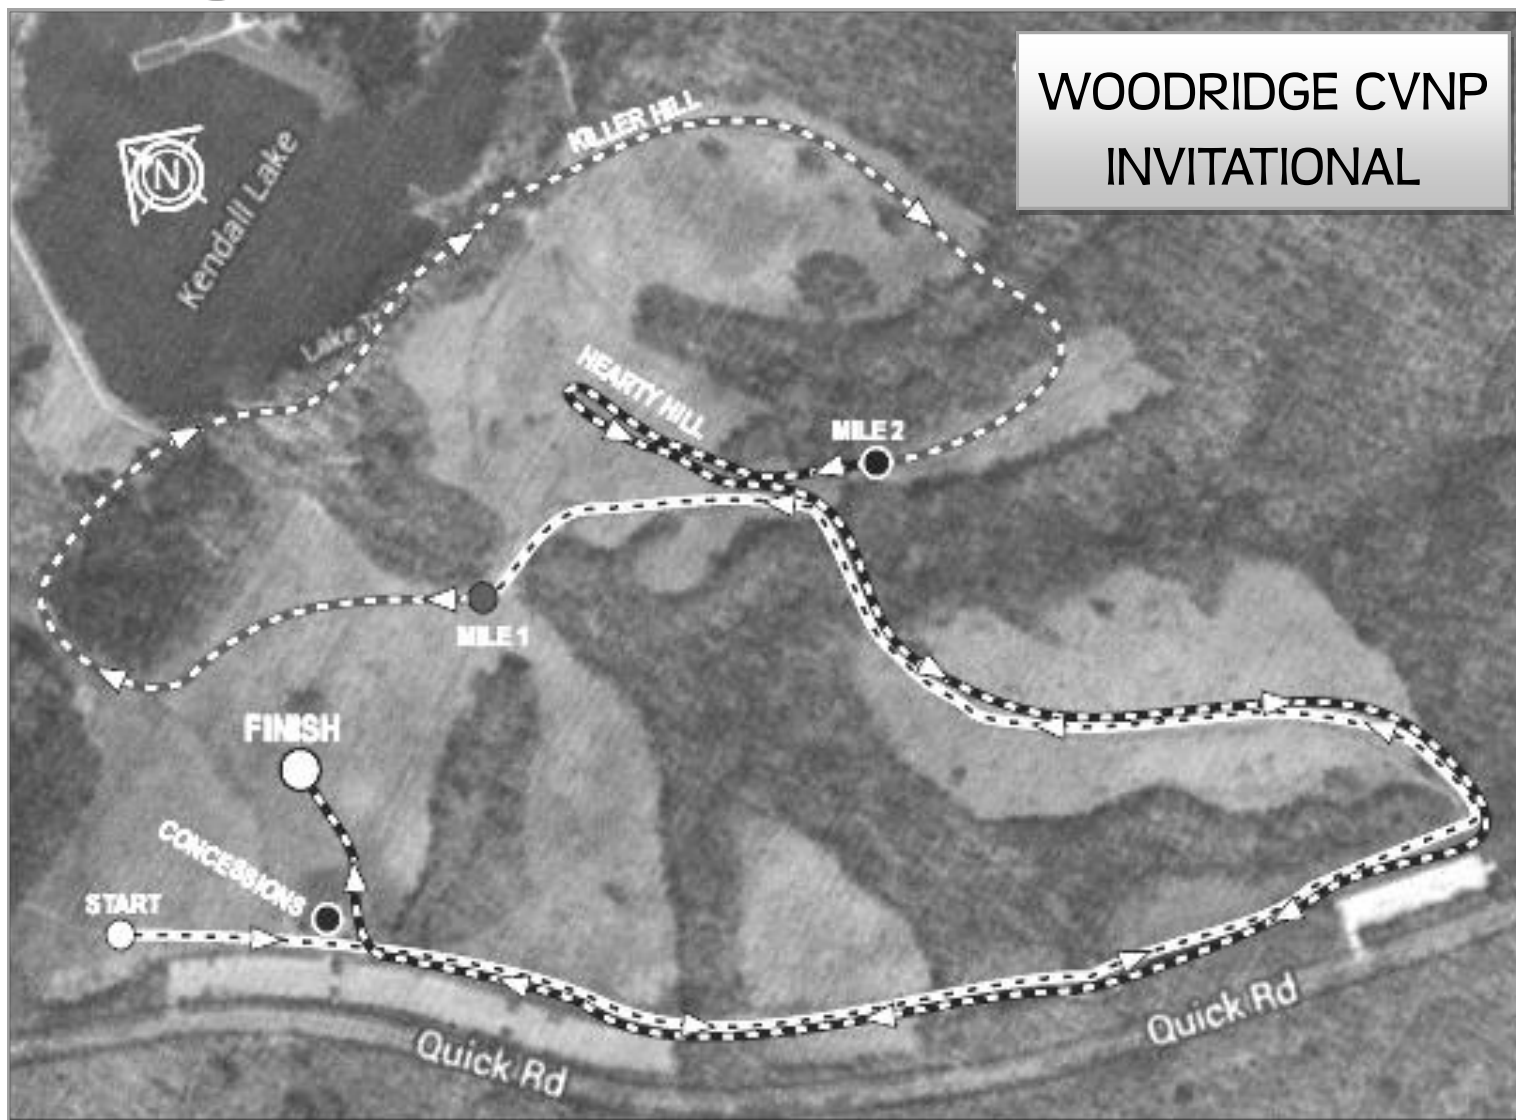

High School Trail Map

WOODRIDGE CVNP
INVITATIONAL