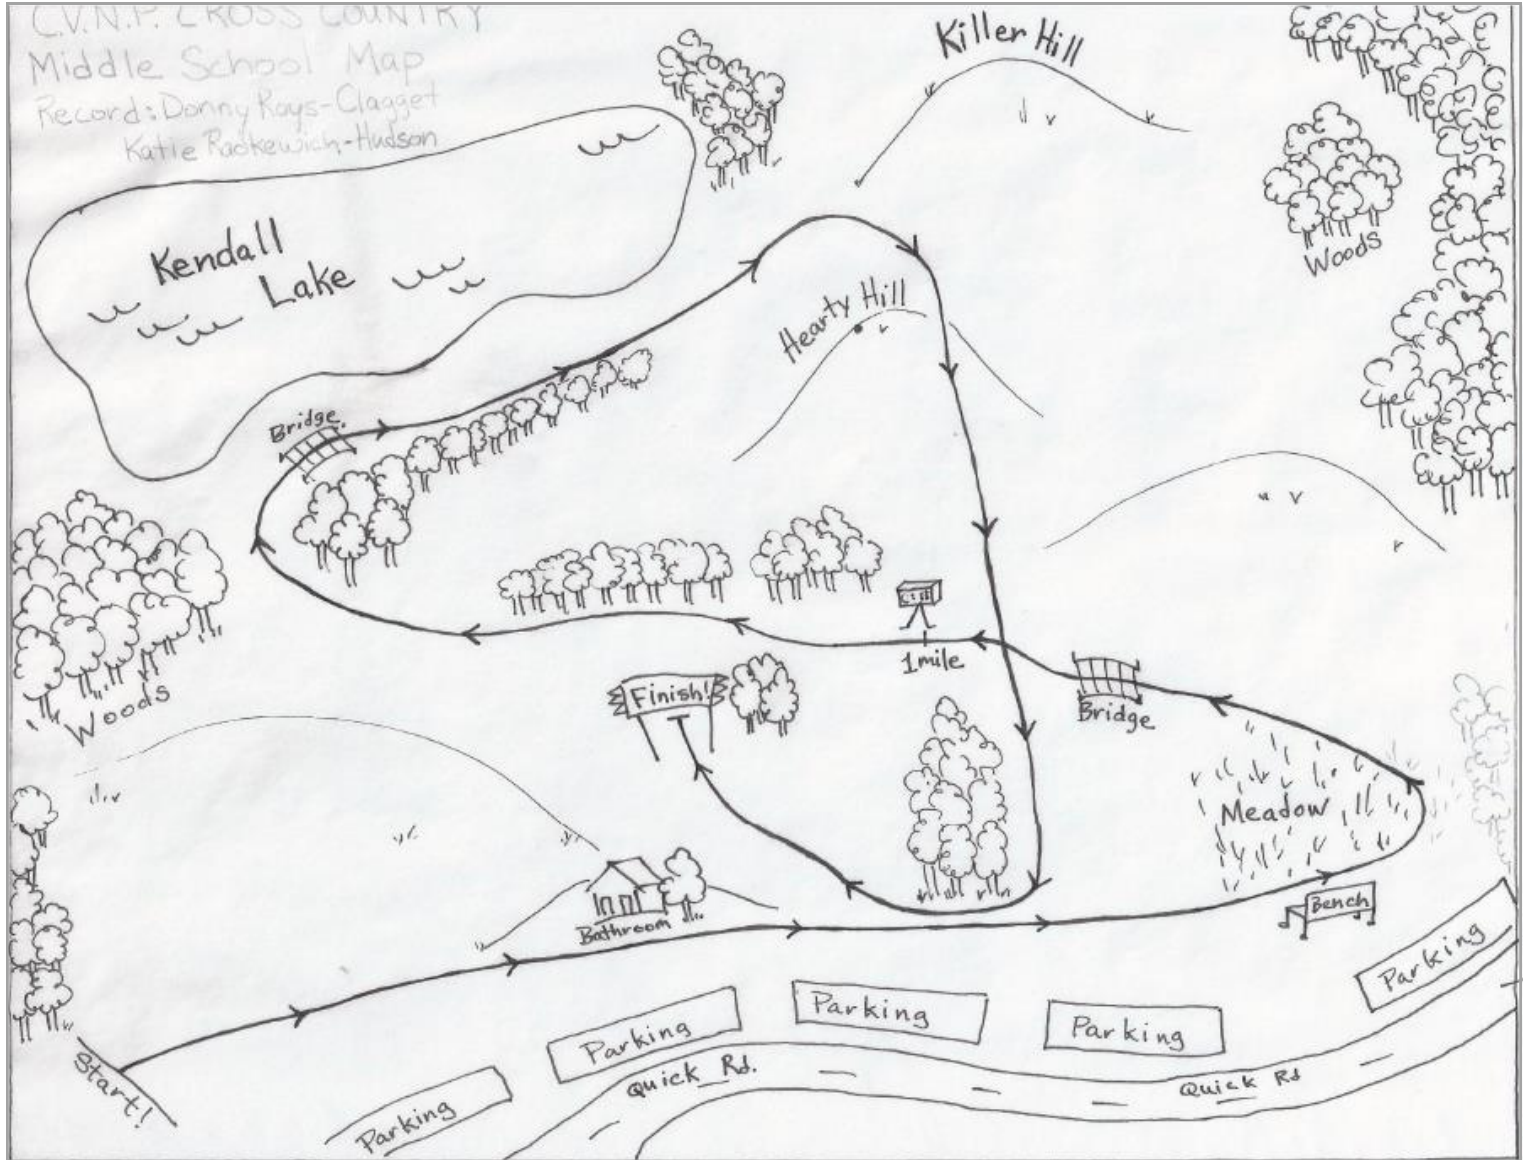

Sorry for any inconvenience,
but there is **No Parking**
allowed on roadsides as
defined by CVNP.

18th Annual Woodridge Elementary

Fun Run

- The event will take place at 11:30 am at the Pine Hollow entrance to the CVNP.
- All participants will receive a ribbon of completion and the top male and female finisher will get a shirt.
- Cost is FREE!! All kids below the 7th grade are encouraged to participate.
- Group stretching and walking of course will take place at 11:00 am.

PLEASE DO NOT WARM UP OR COOL DOWN
IN THE PARKING AREAS.
BE VERY CAREFUL IF ON THE ROADS.

Middle School Trail Map

Course Records: Middle School (3200 meters)

- Donny Roys (Medina Claggett) 10:37 (2004)
- Sammy Bockoven (CVCA) 12:33 (2010)