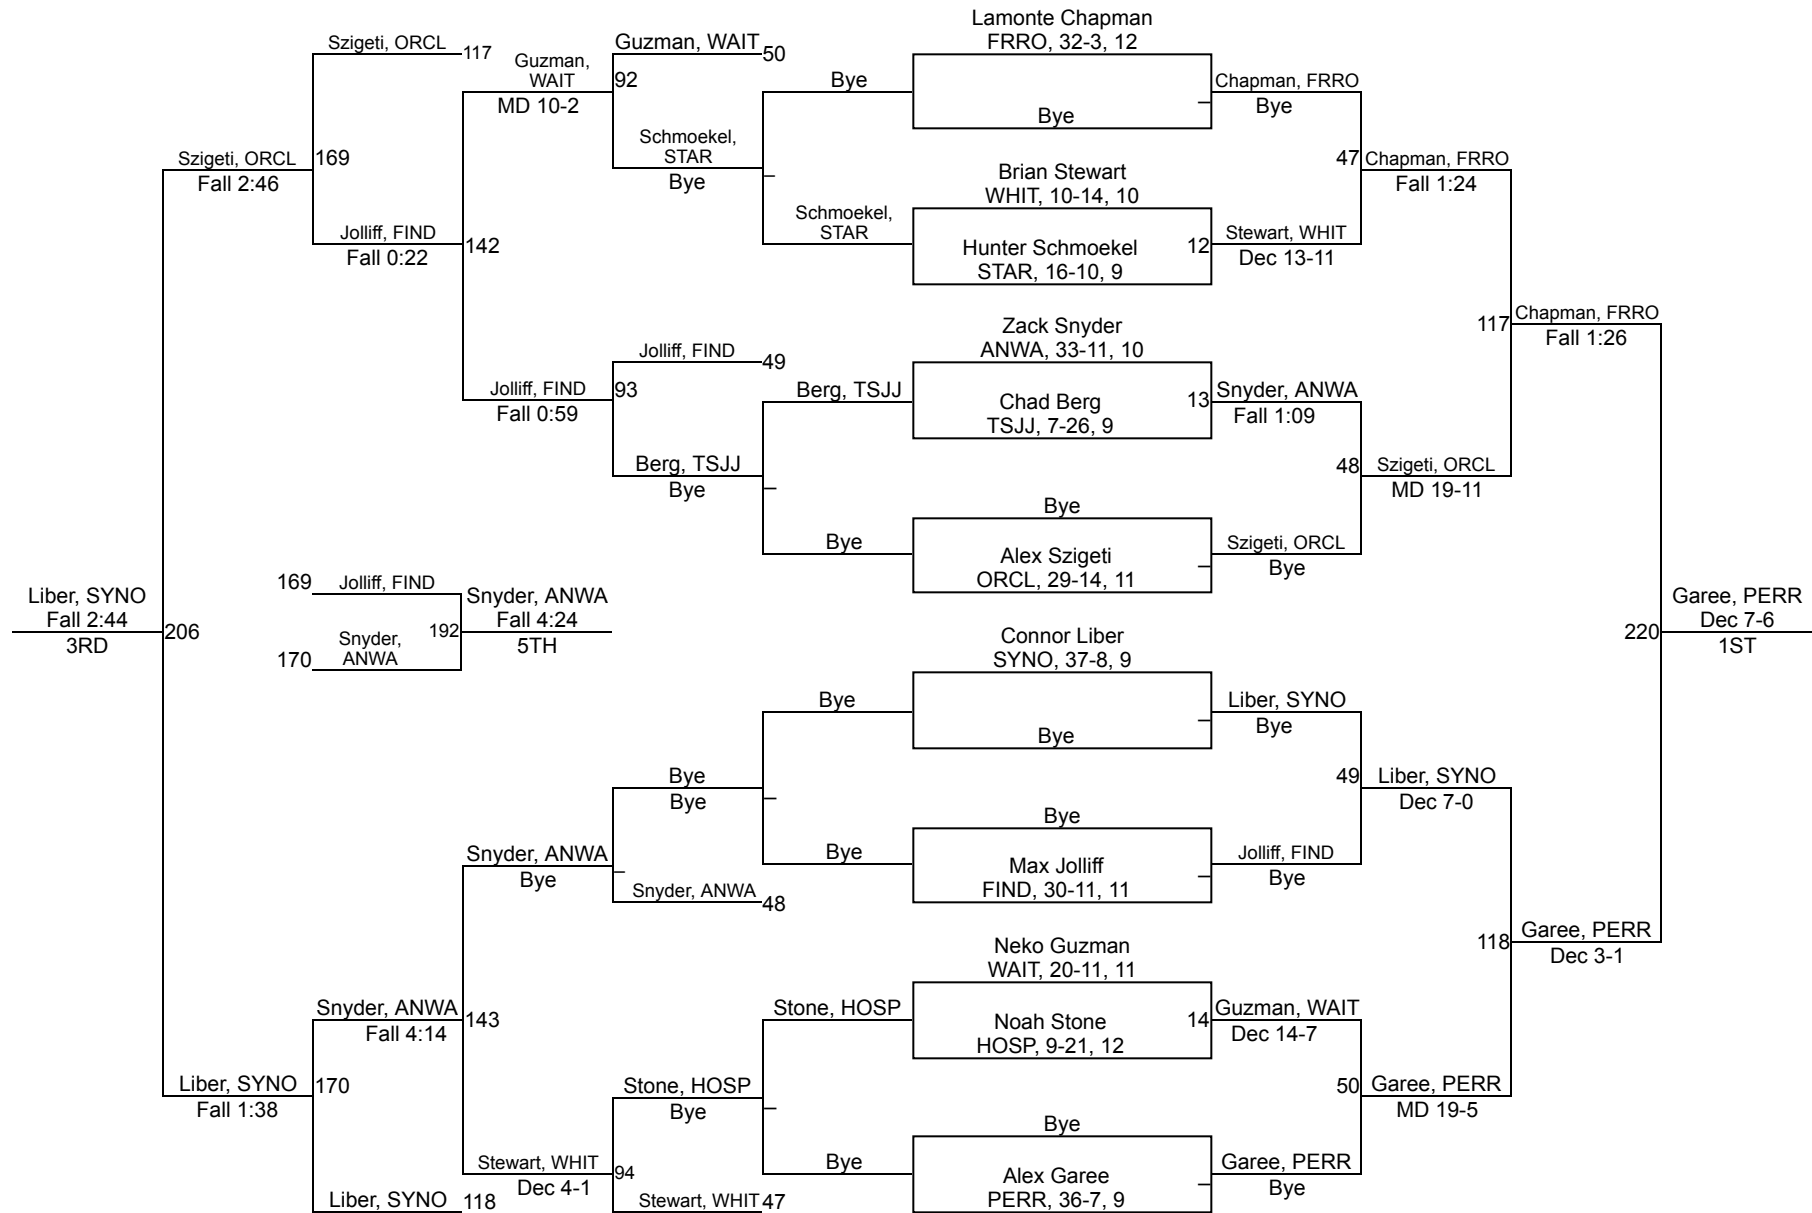

2018 Division 1 Oregon Clay Sectional

138