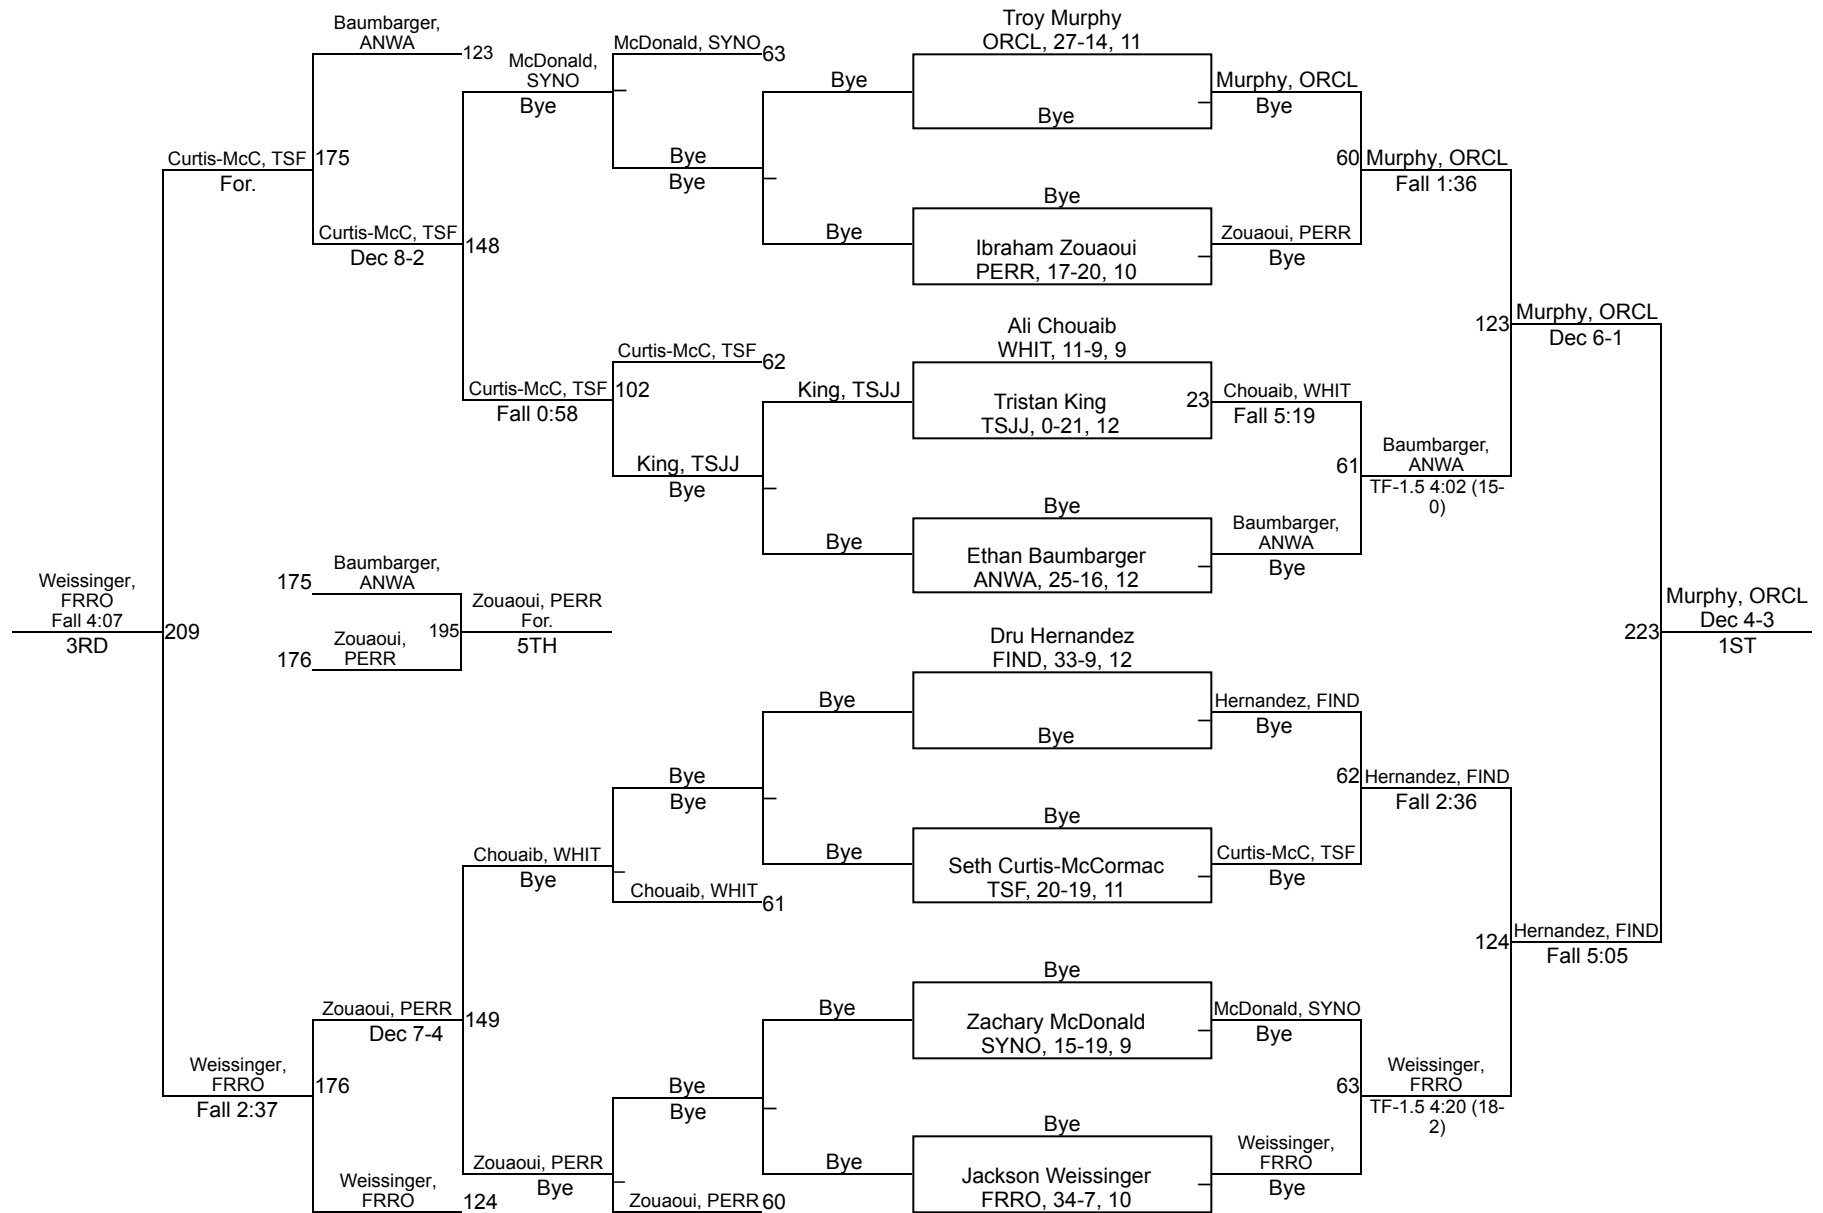

2018 Division 1 Oregon Clay Sectional

160