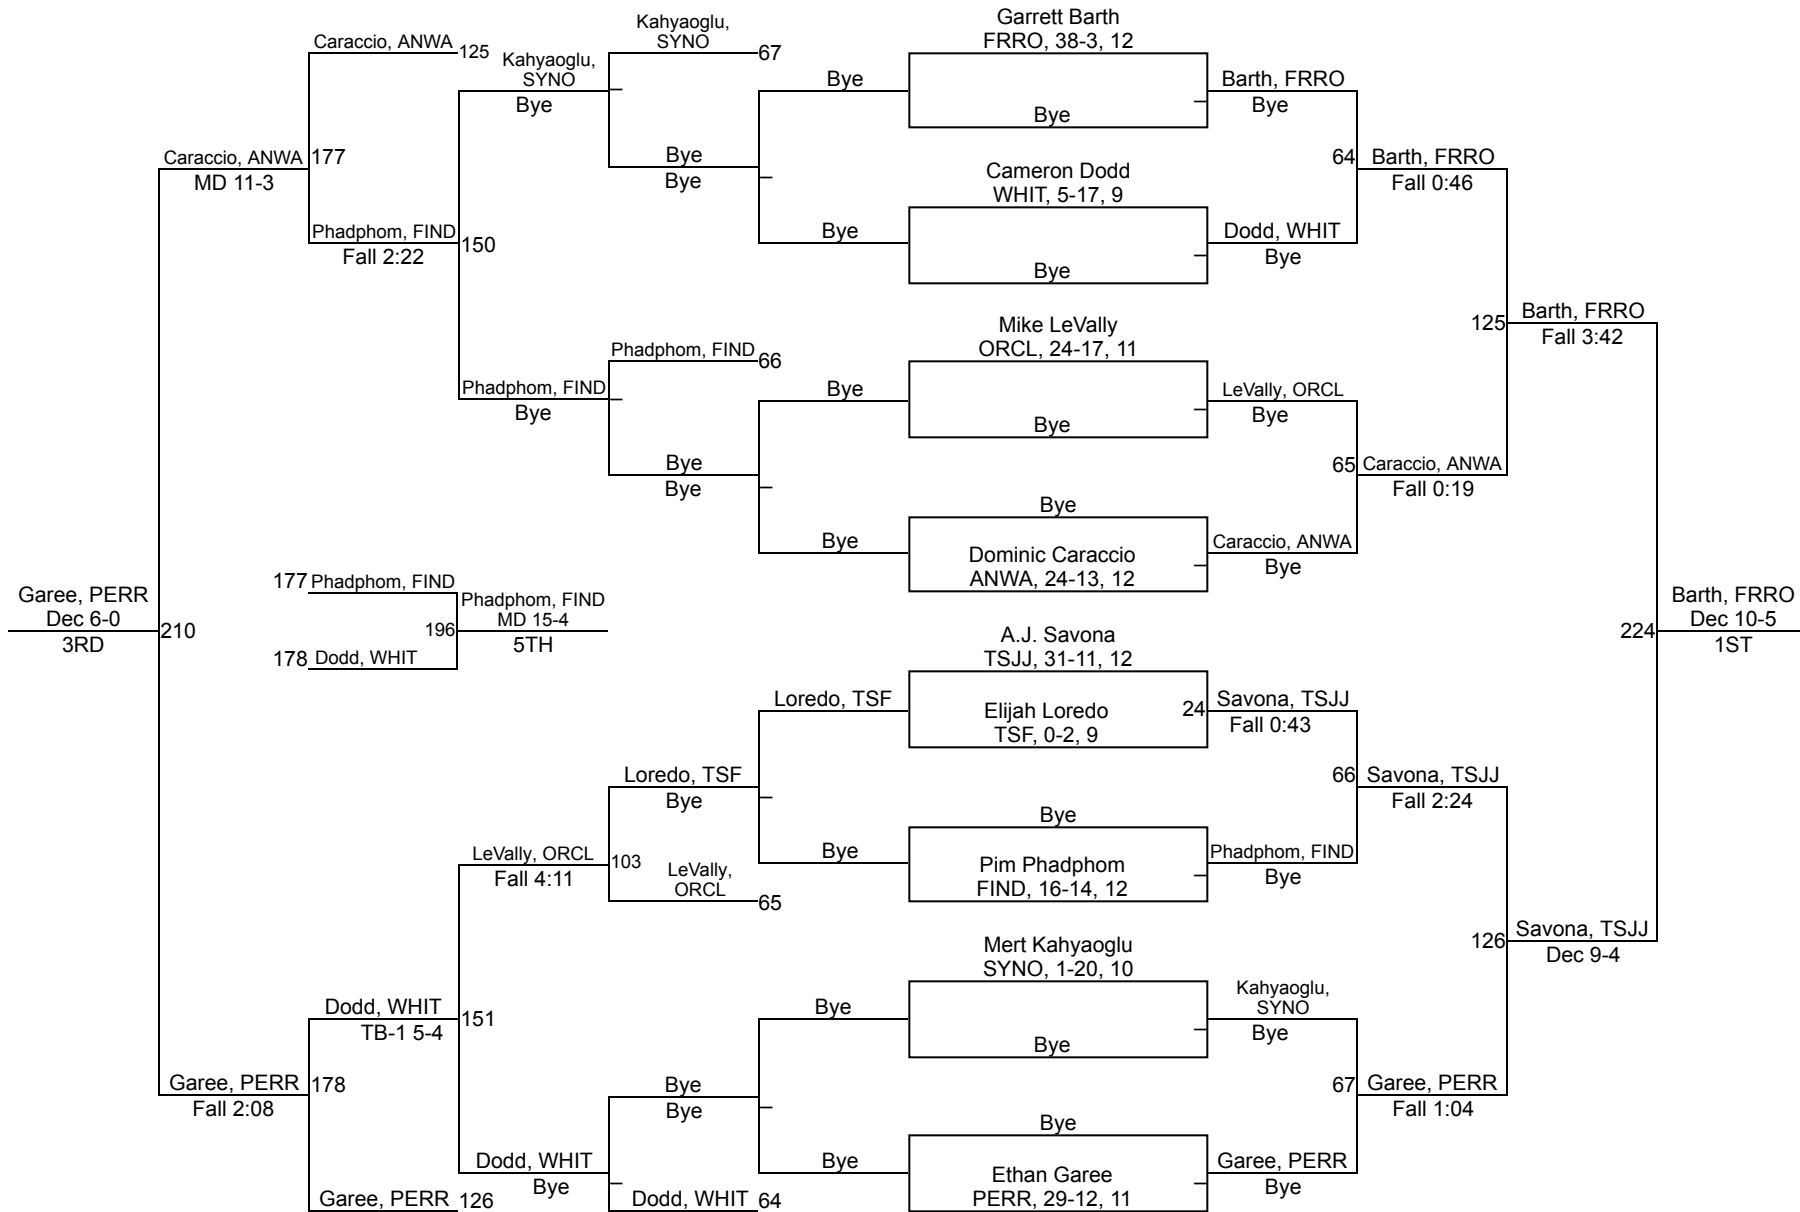

2018 Division 1 Oregon Clay Sectional

170