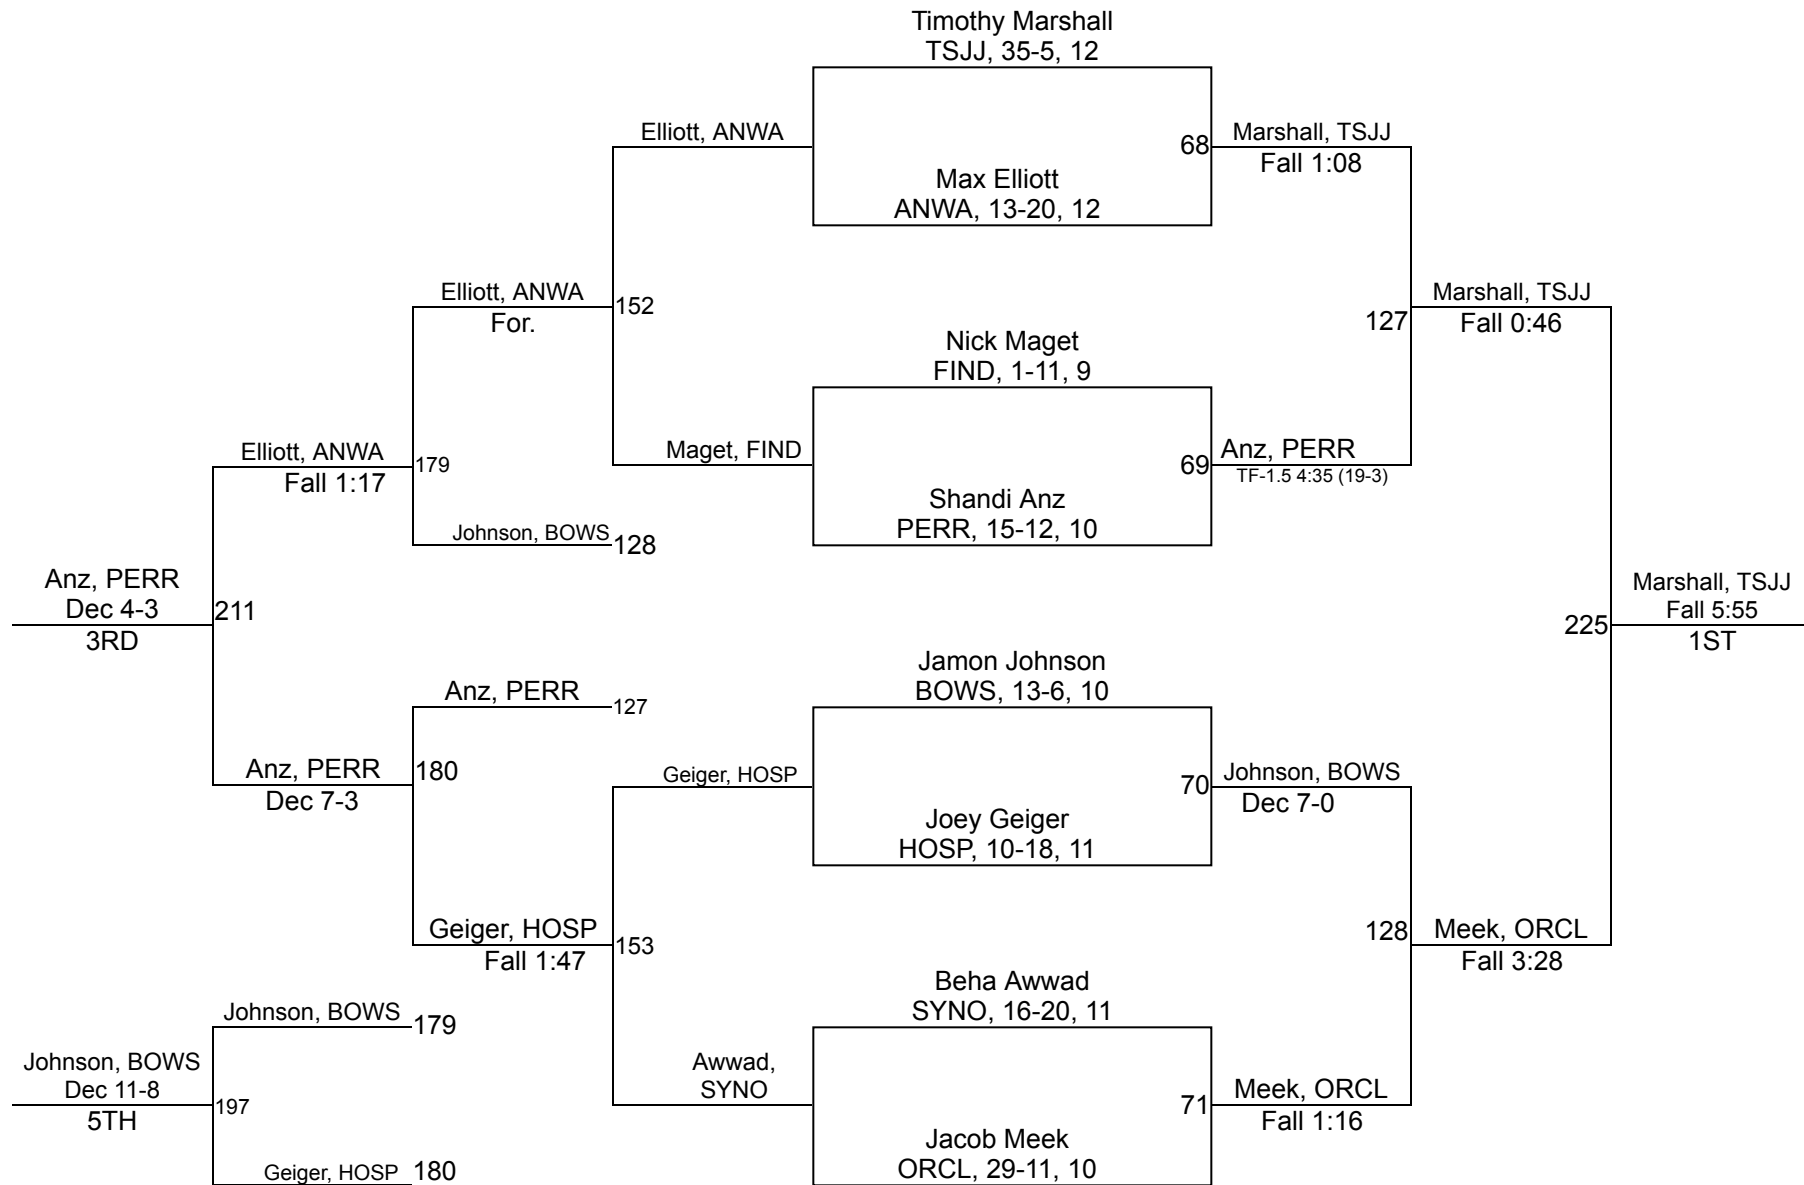

2018 Division 1 Oregon Clay Sectional

182