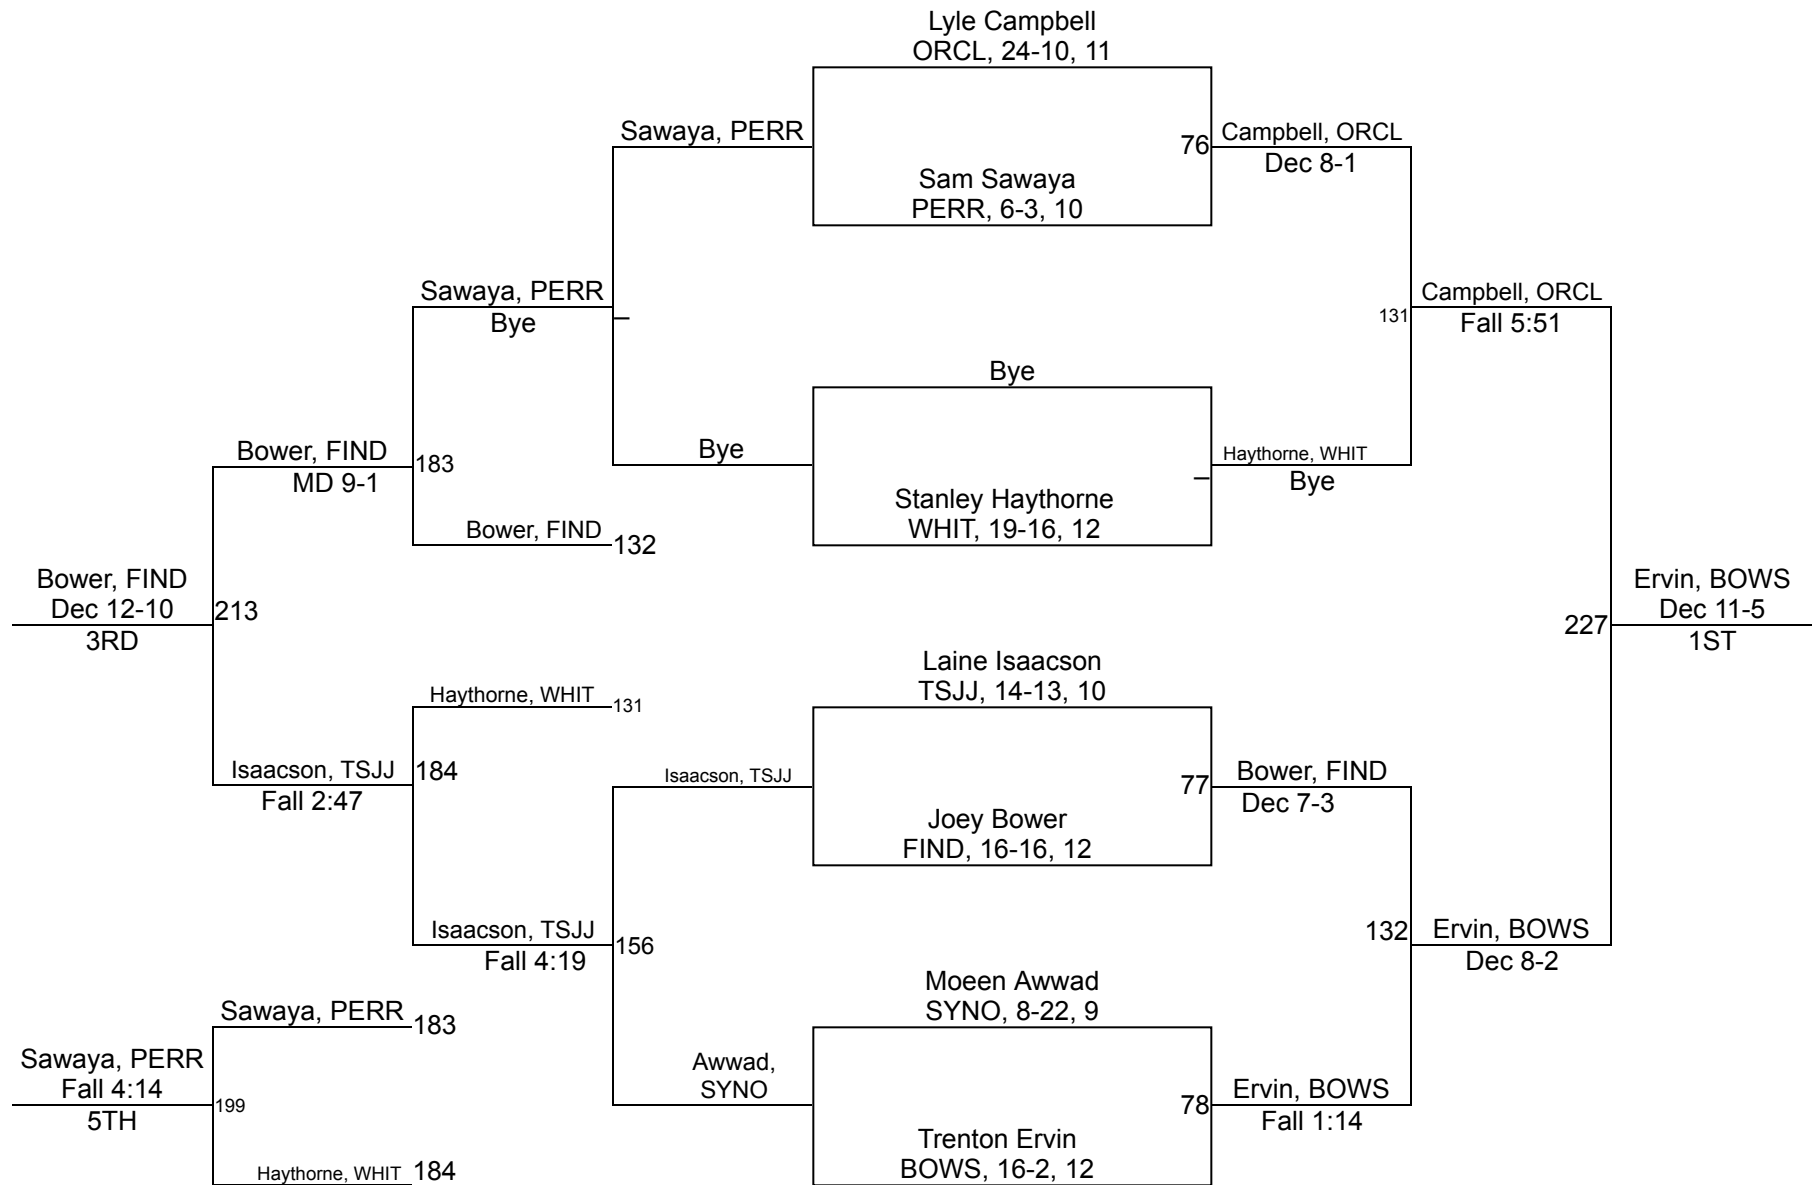

2018 Division 1 Oregon Clay Sectional

220