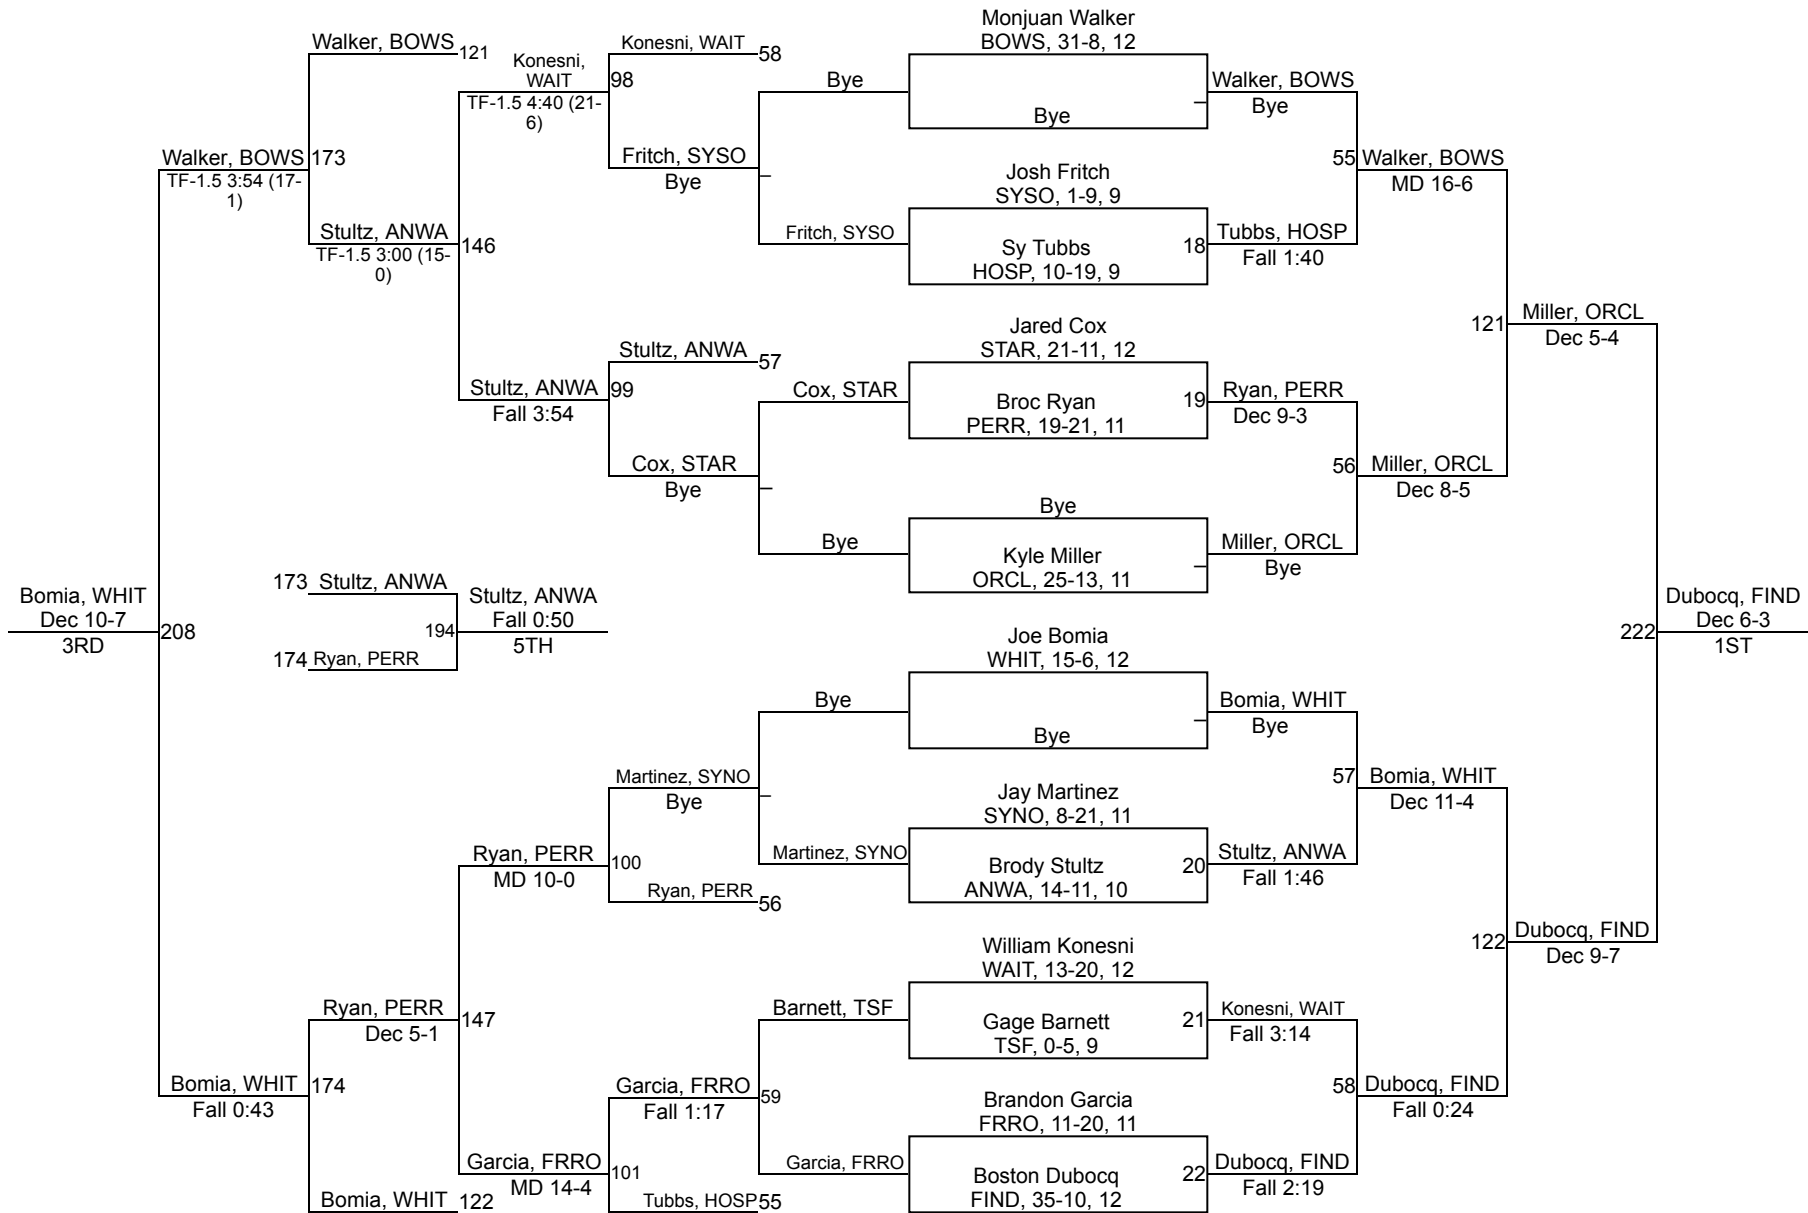

2018 Division 1 Oregon Clay Sectional