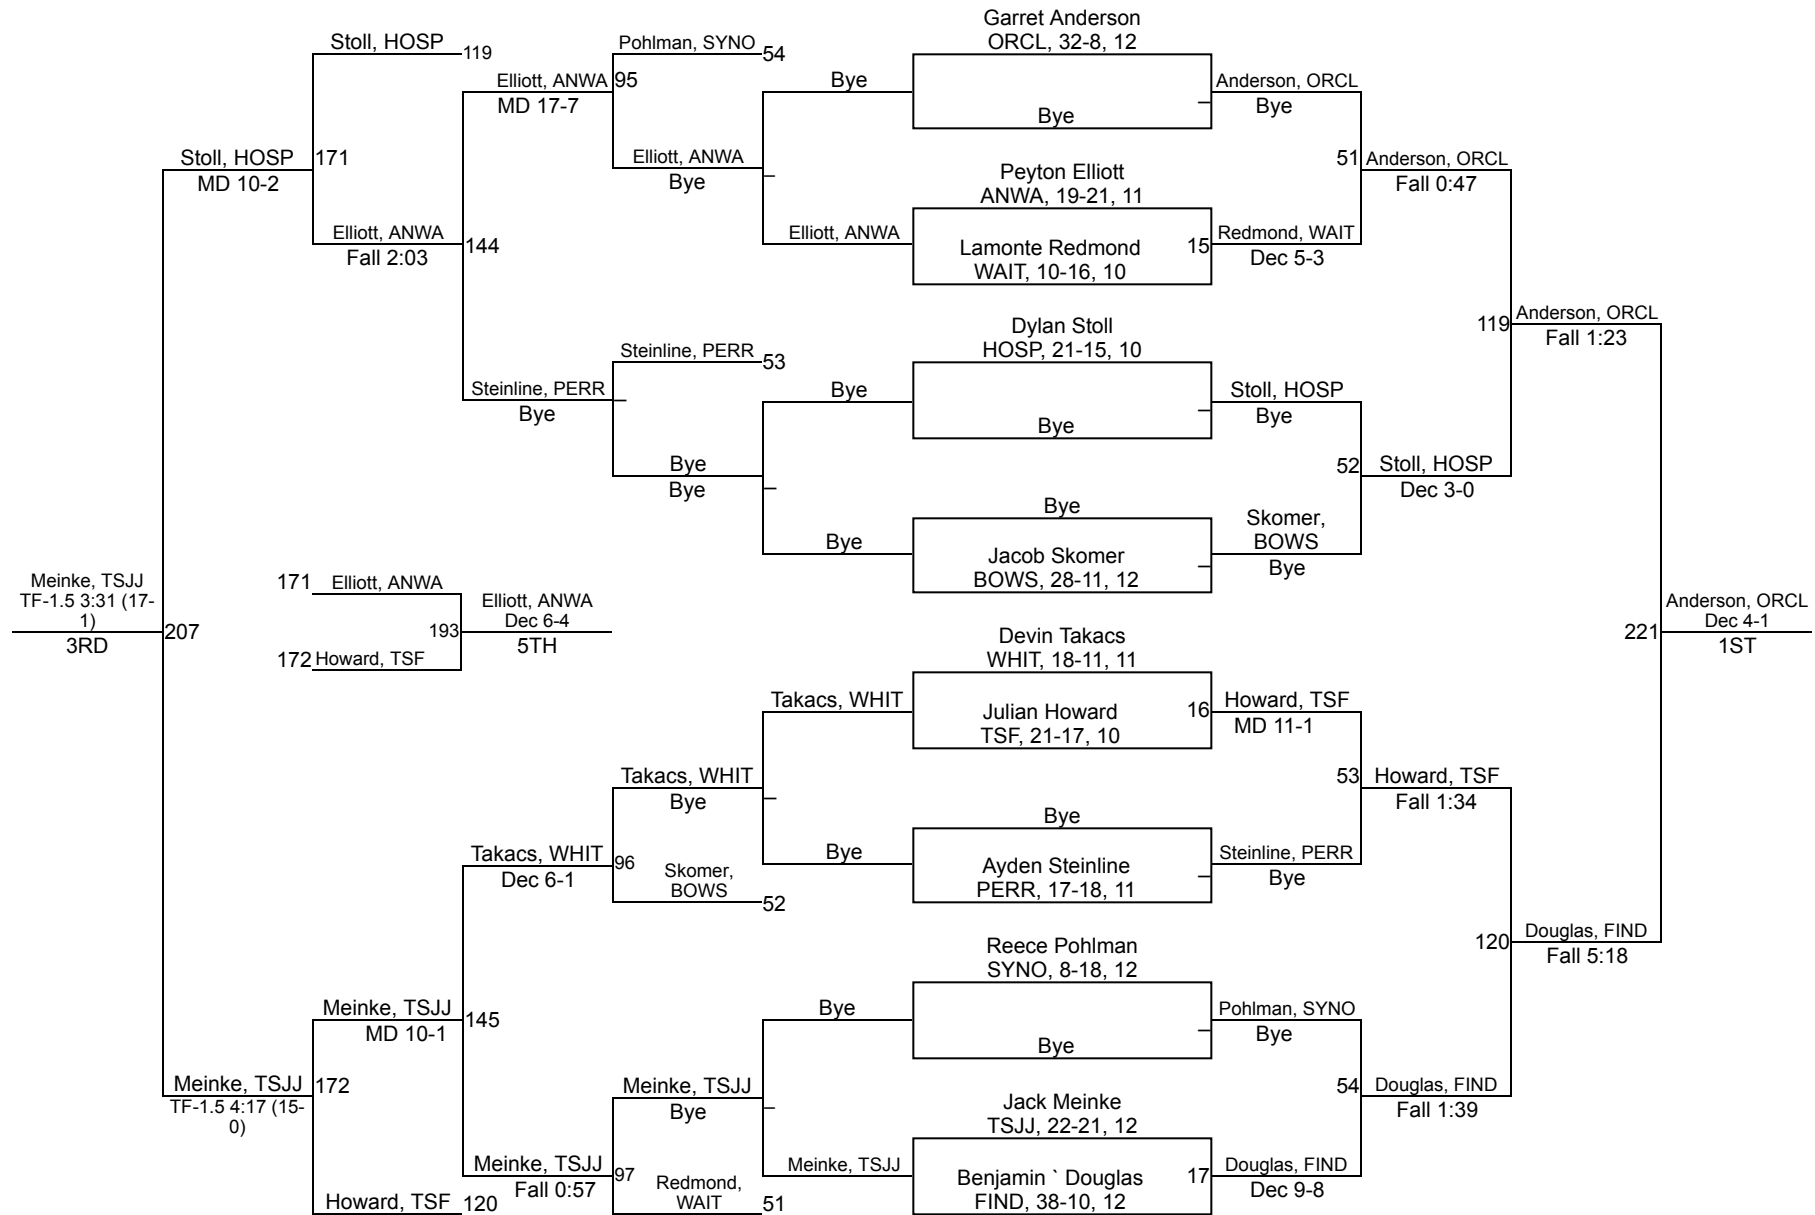

2018 Division 1 Oregon Clay Sectional

145