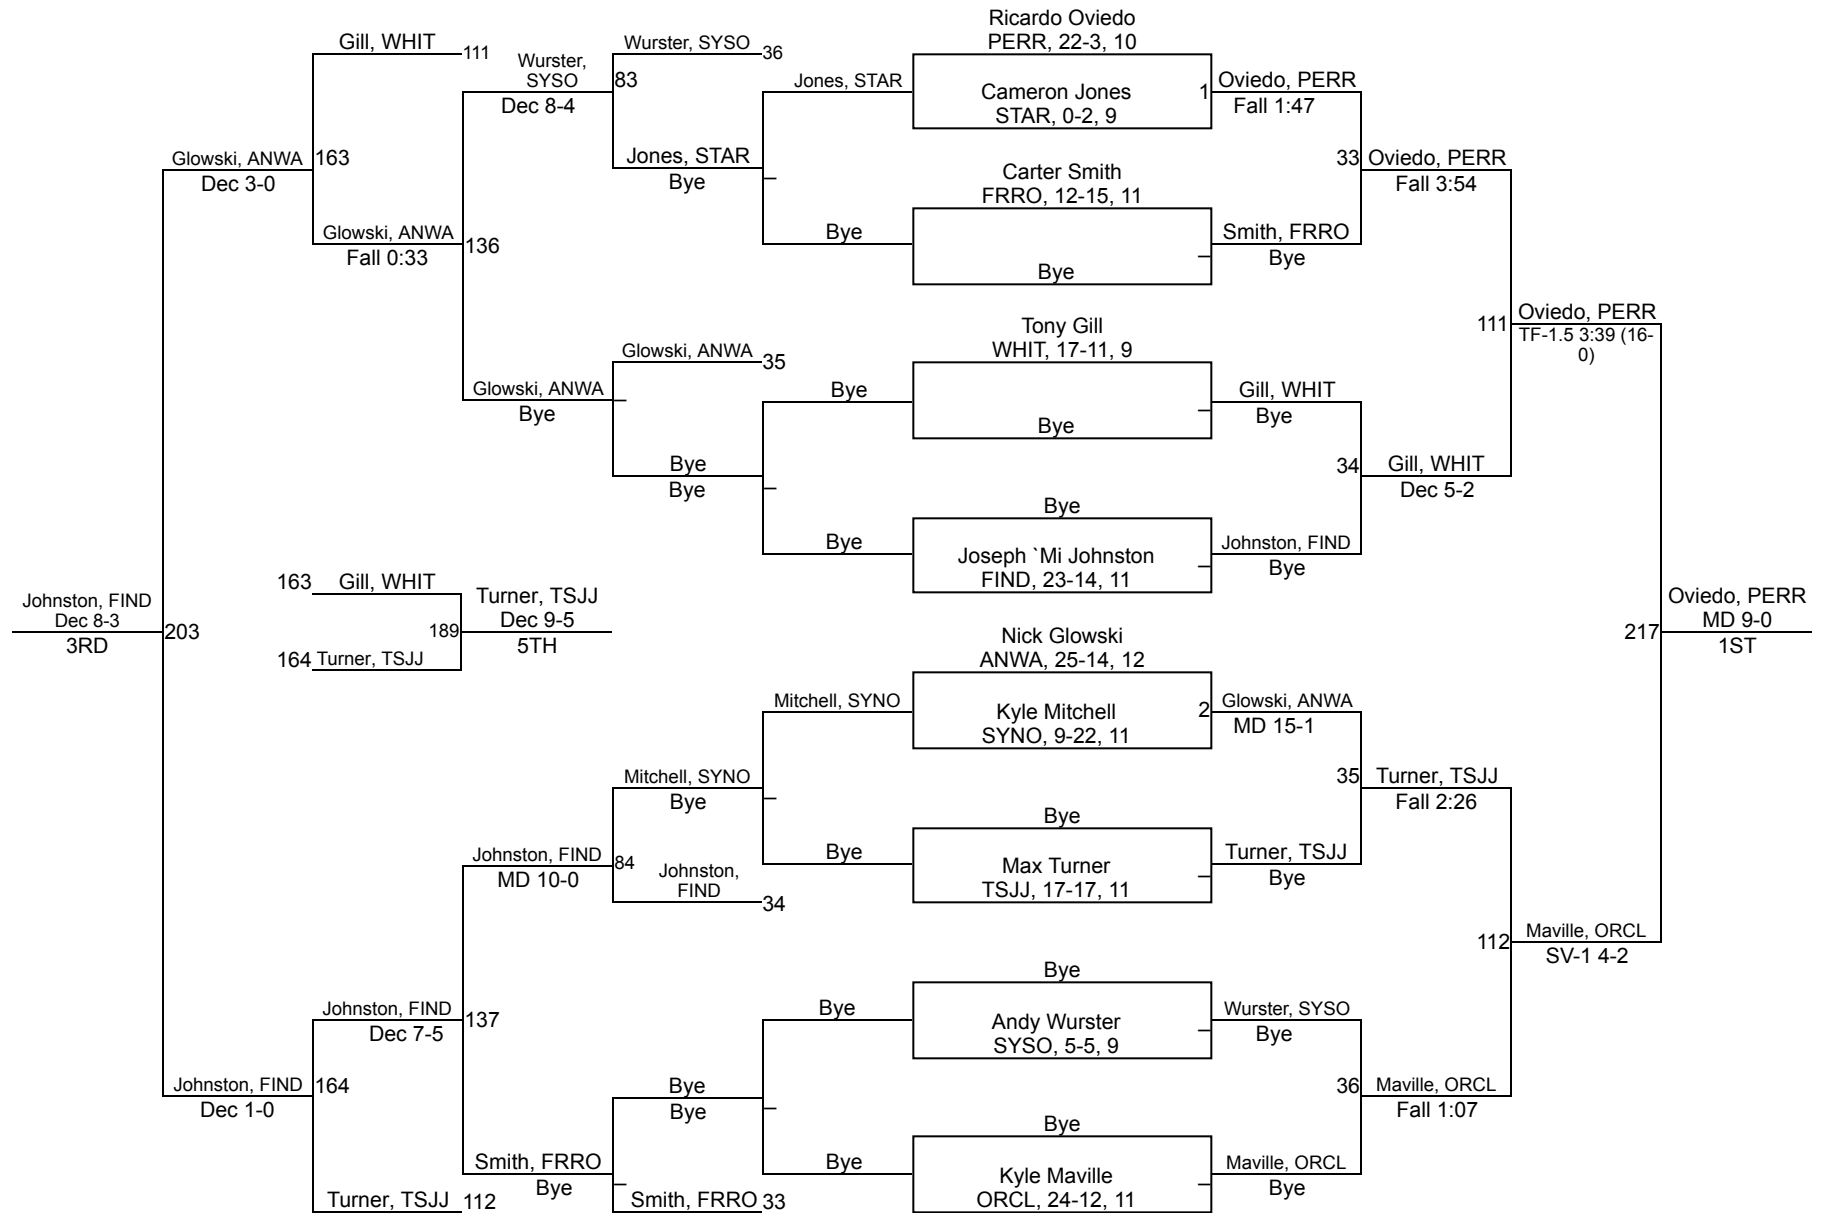

2018 Division 1 Oregon Clay Sectional

120