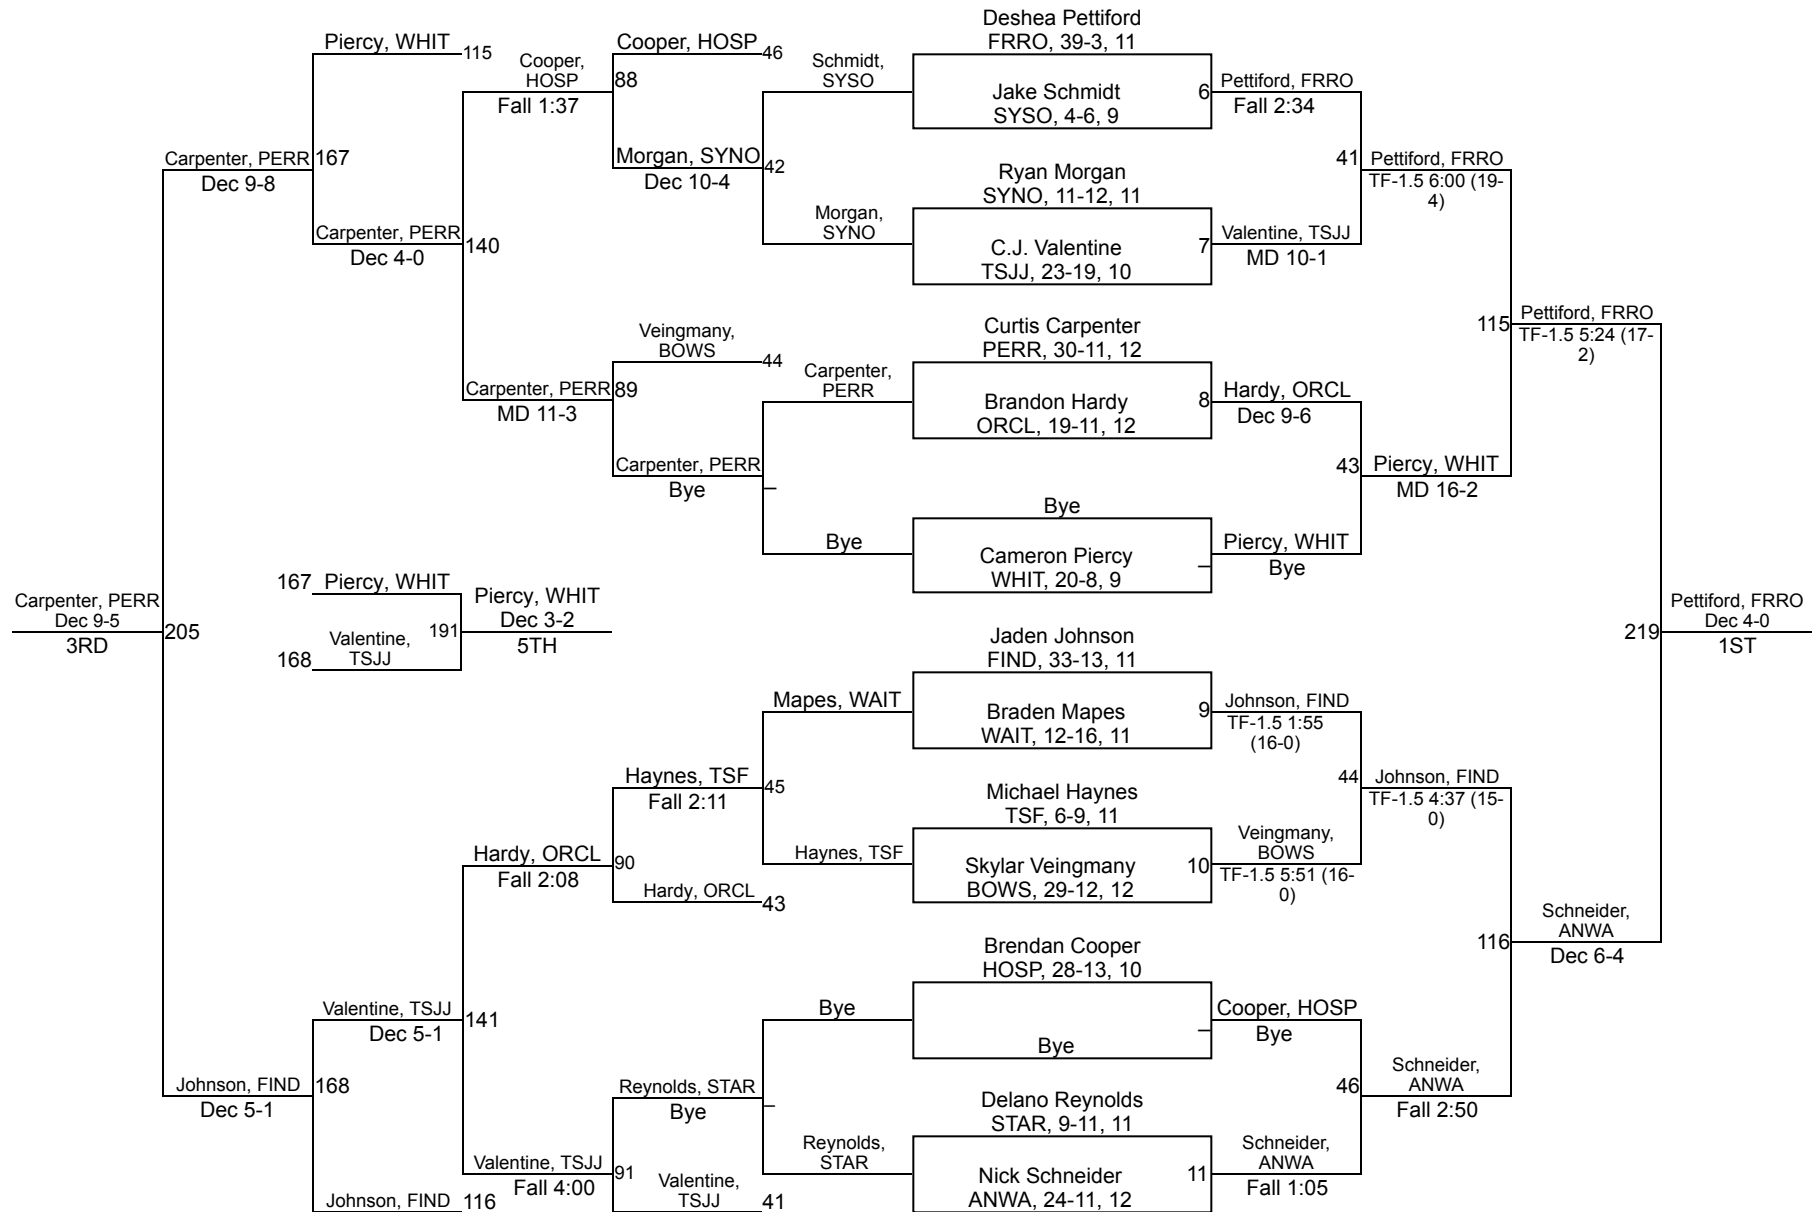

2018 Division 1 Oregon Clay Sectional

132