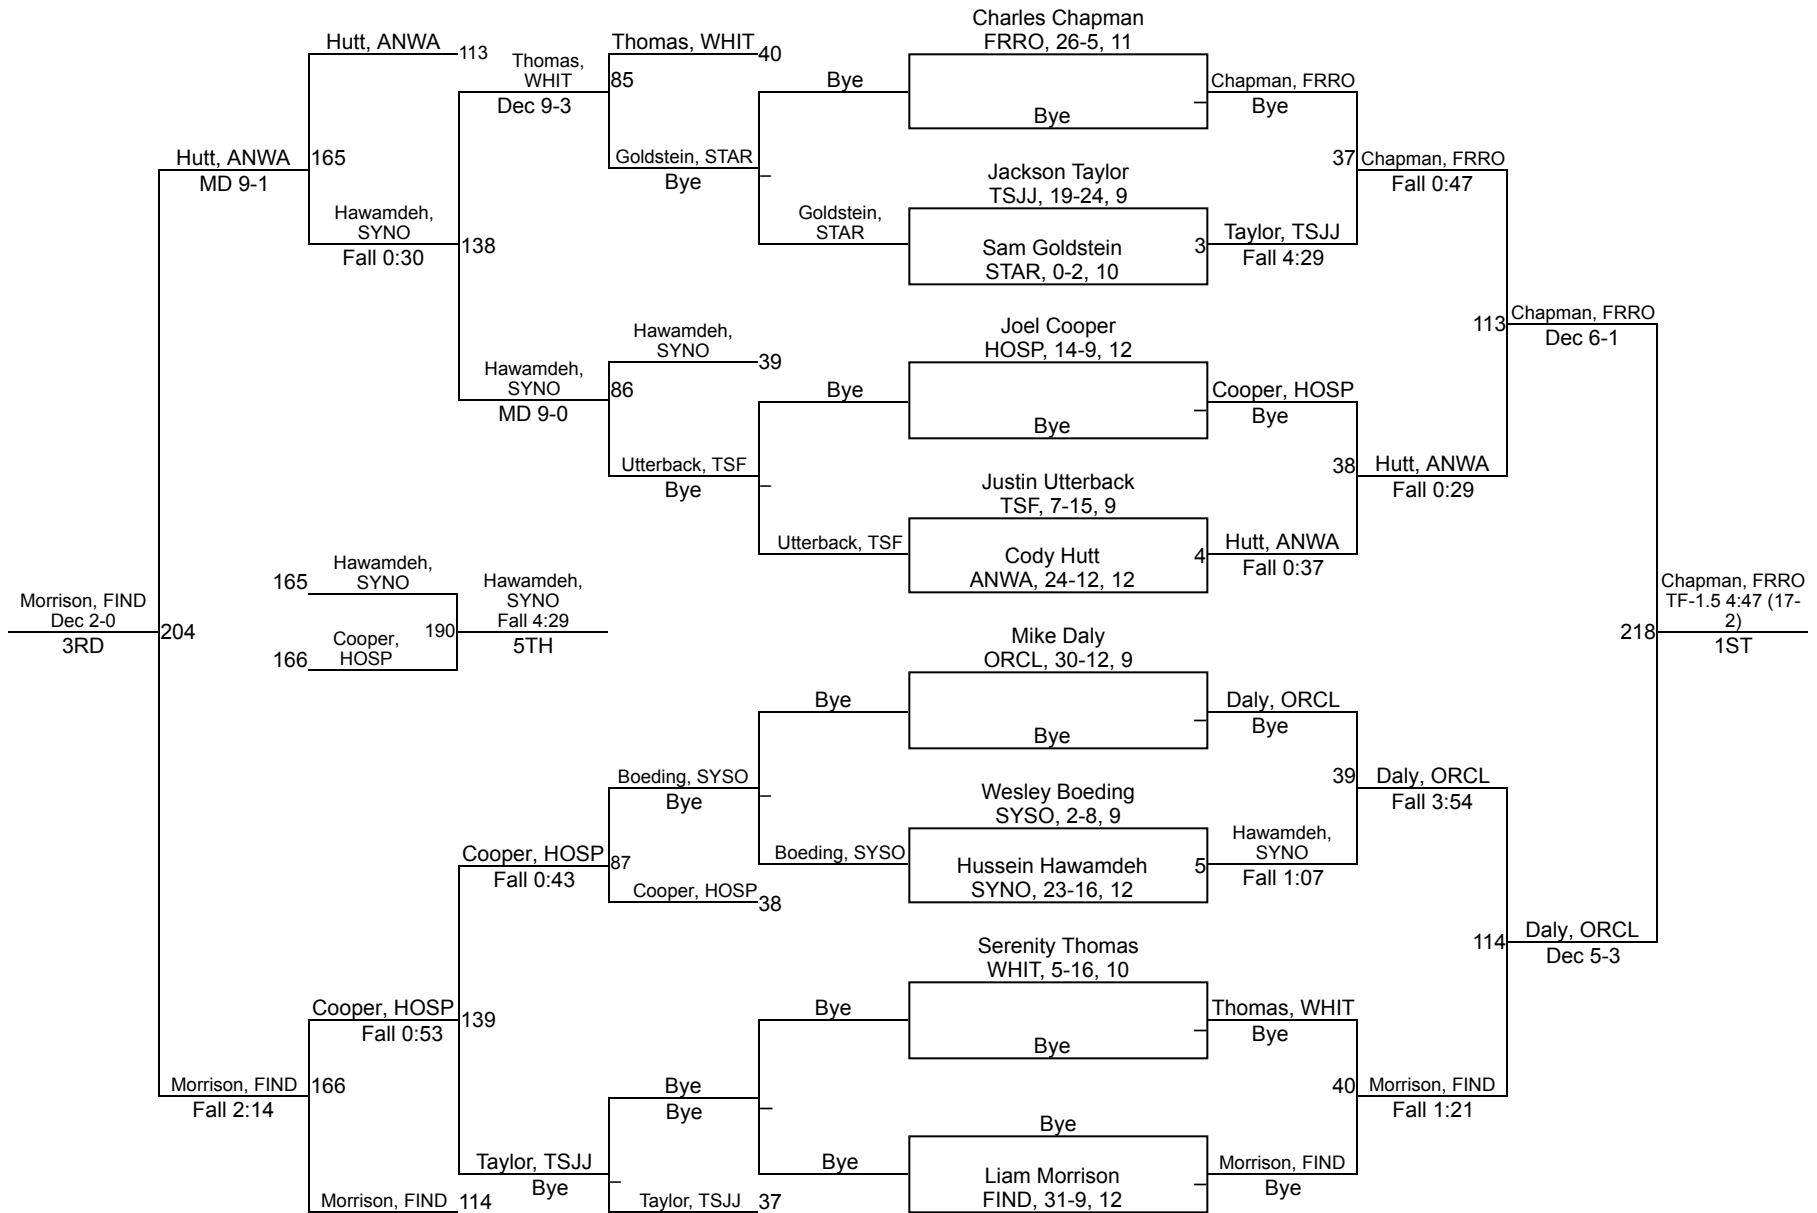

2018 Division 1 Oregon Clay Sectional

126