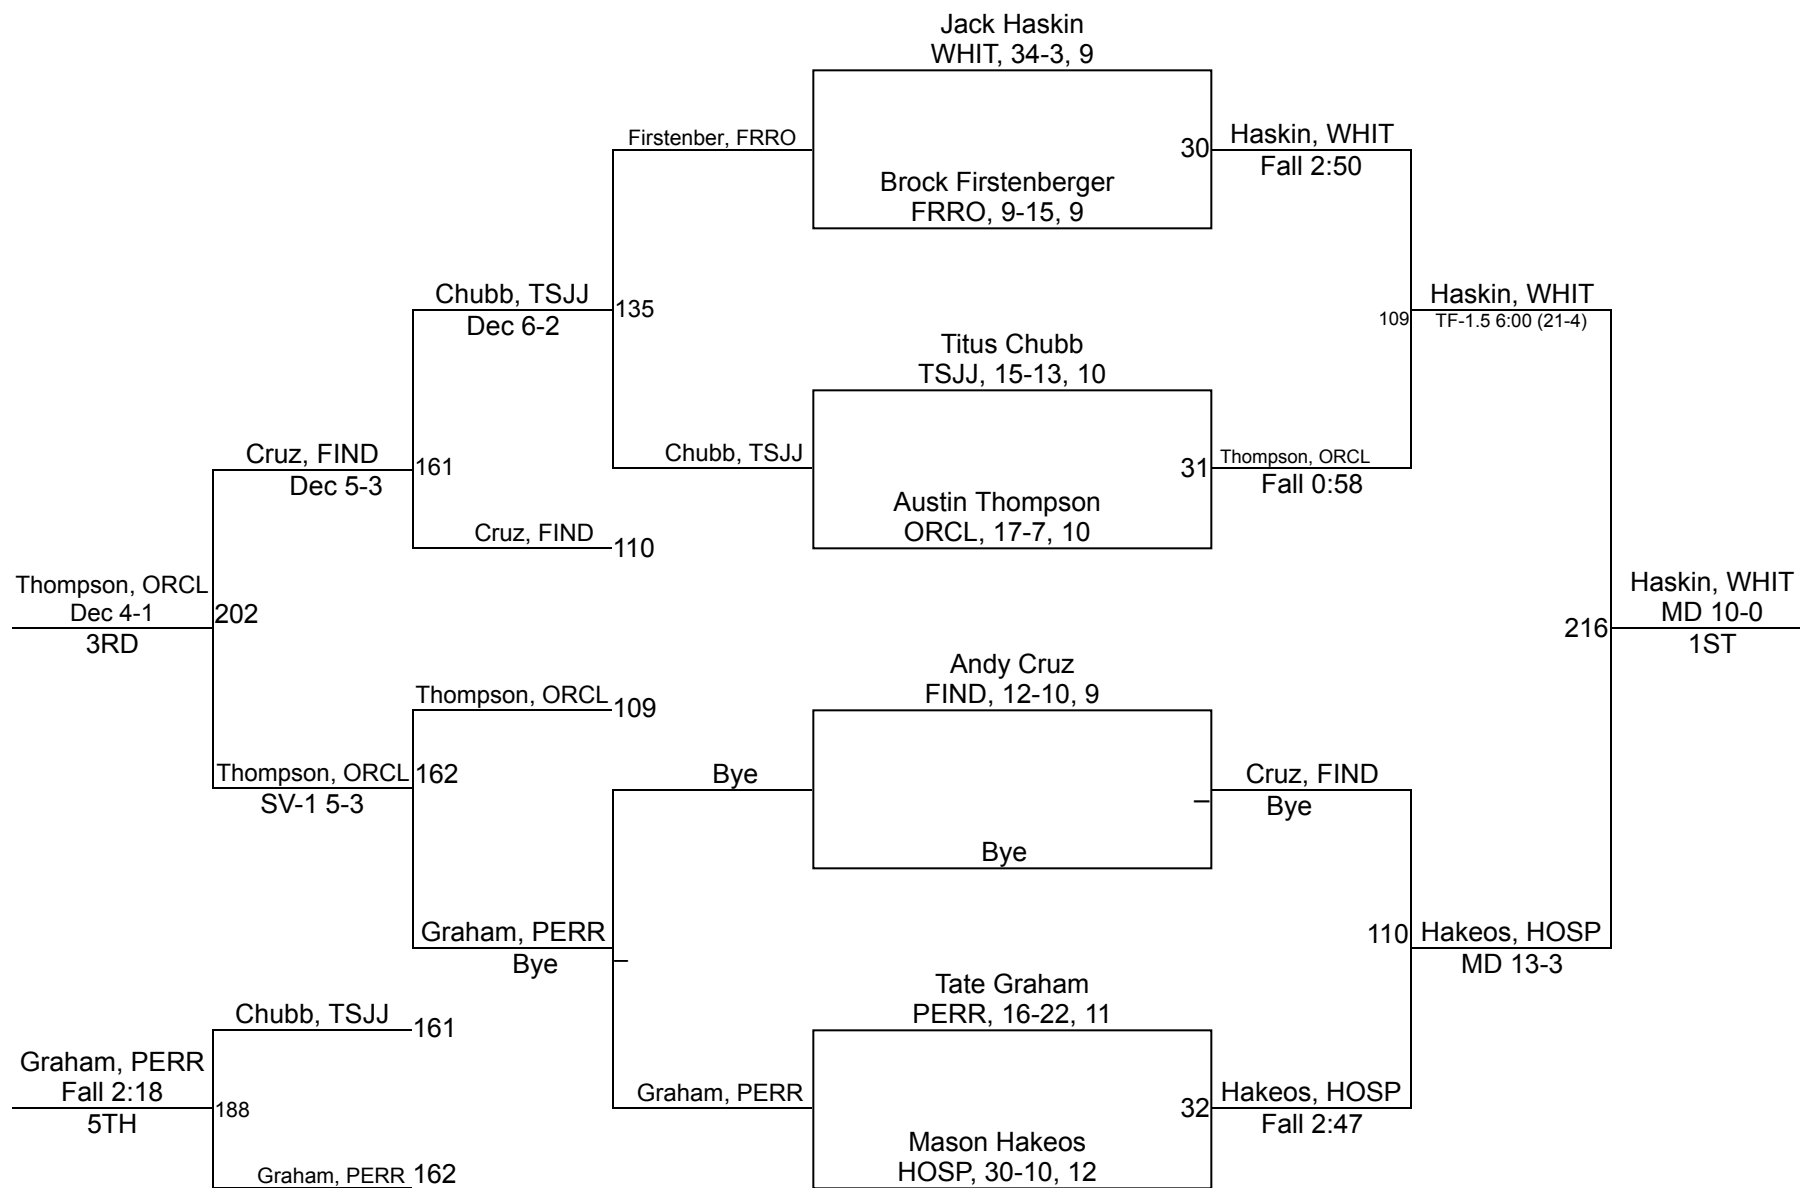

2018 Division 1 Oregon Clay Sectional

113