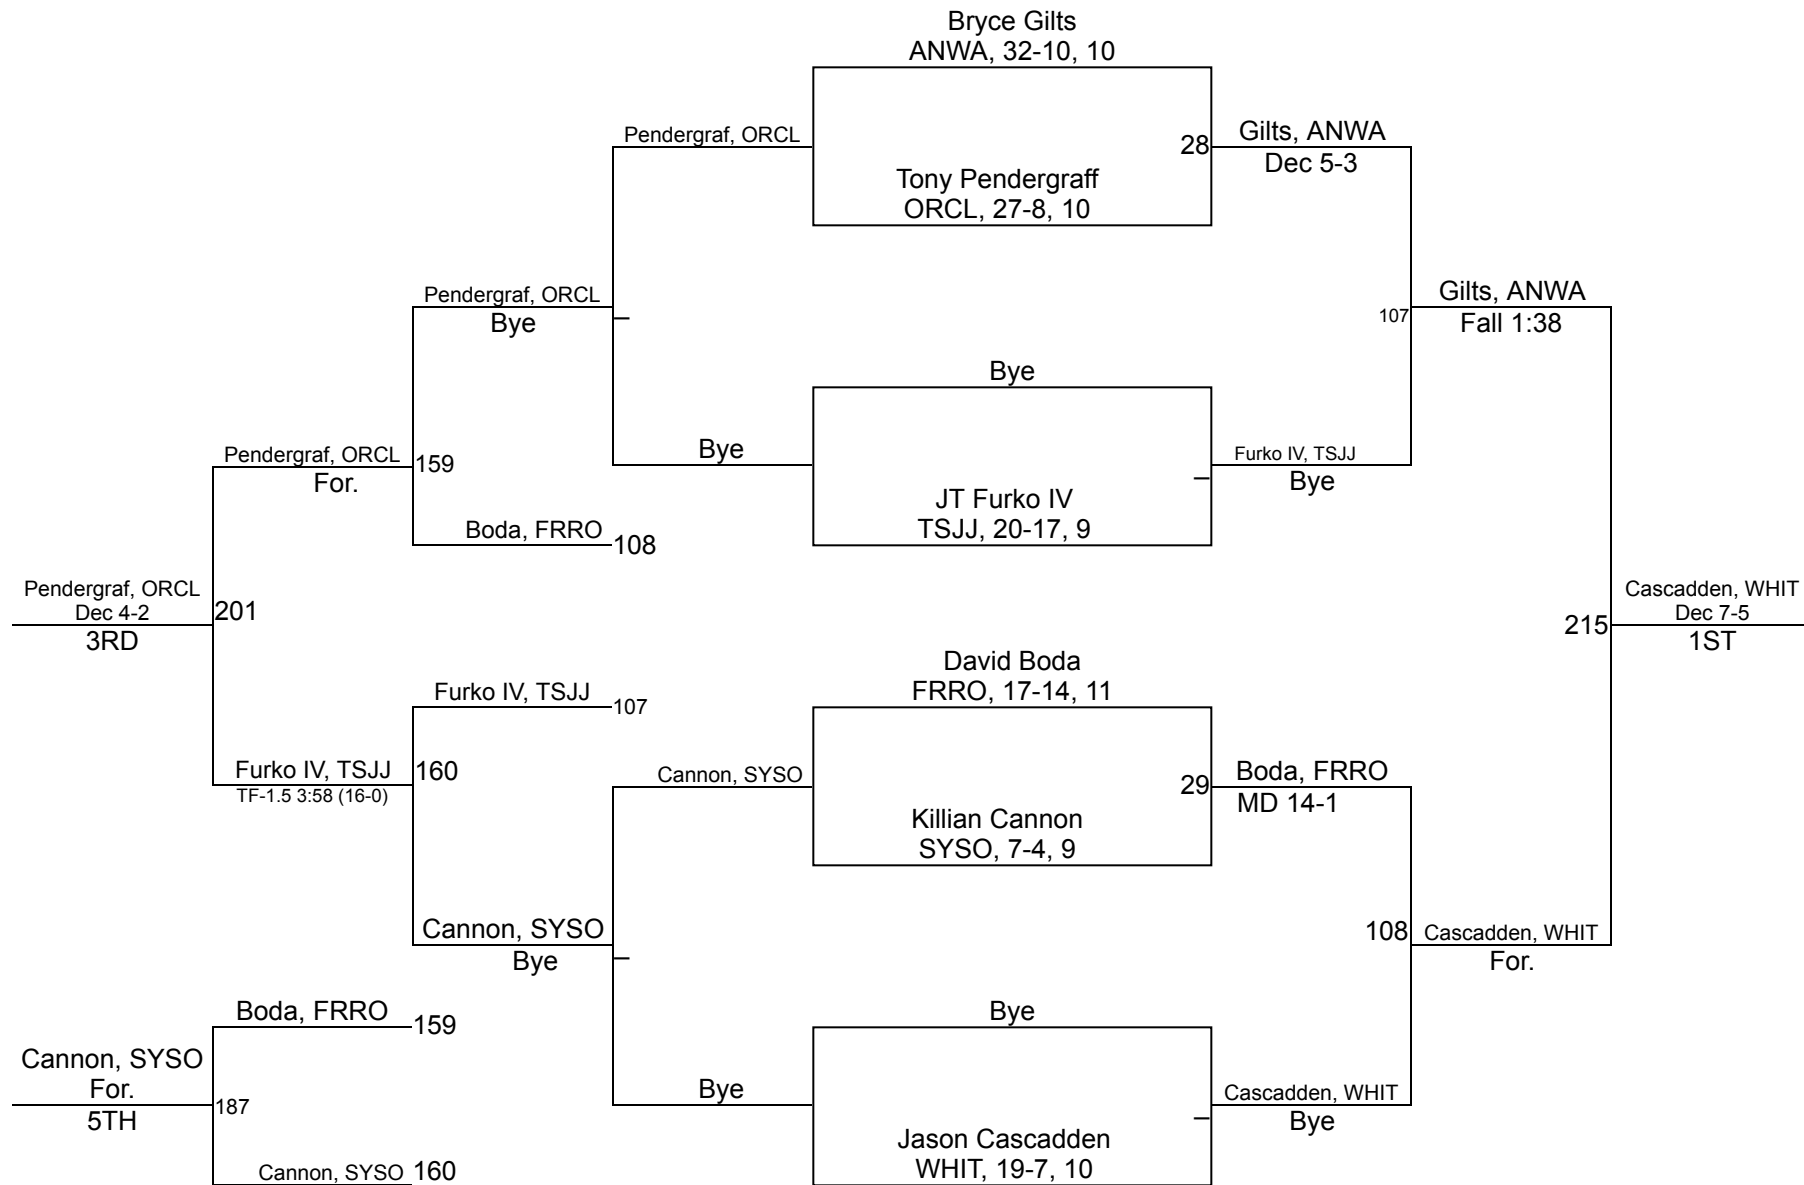

# 2018 Division 1 Oregon Clay Sectional

106