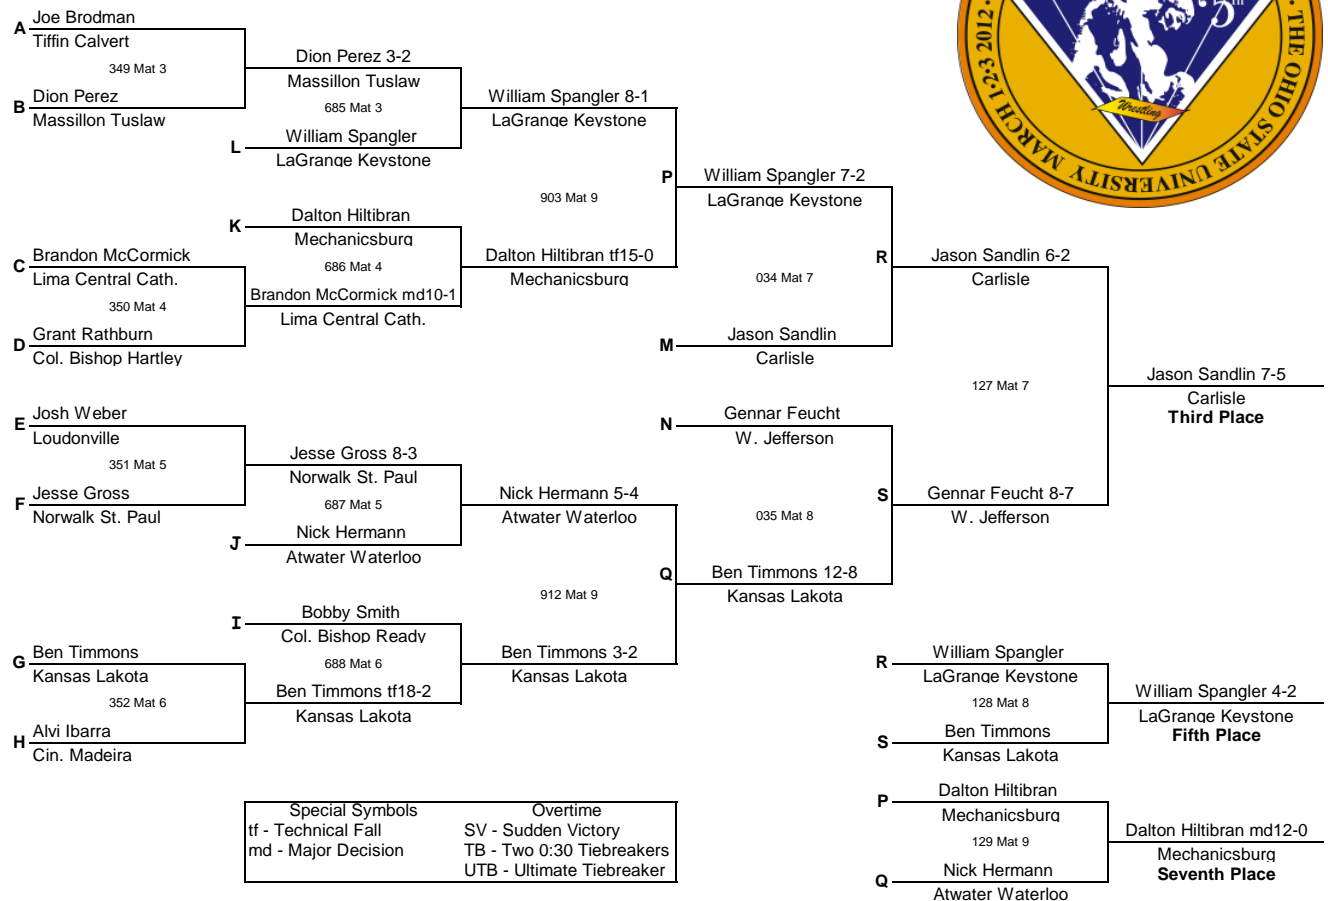

2012 Ohio High School Division III State Wrestling Tournament

March 1-3, 2012

Site Codes

GH - Garfield Heights HE - Heath
KF - Kettering Fairmont OC - Owens College

126 lbs.