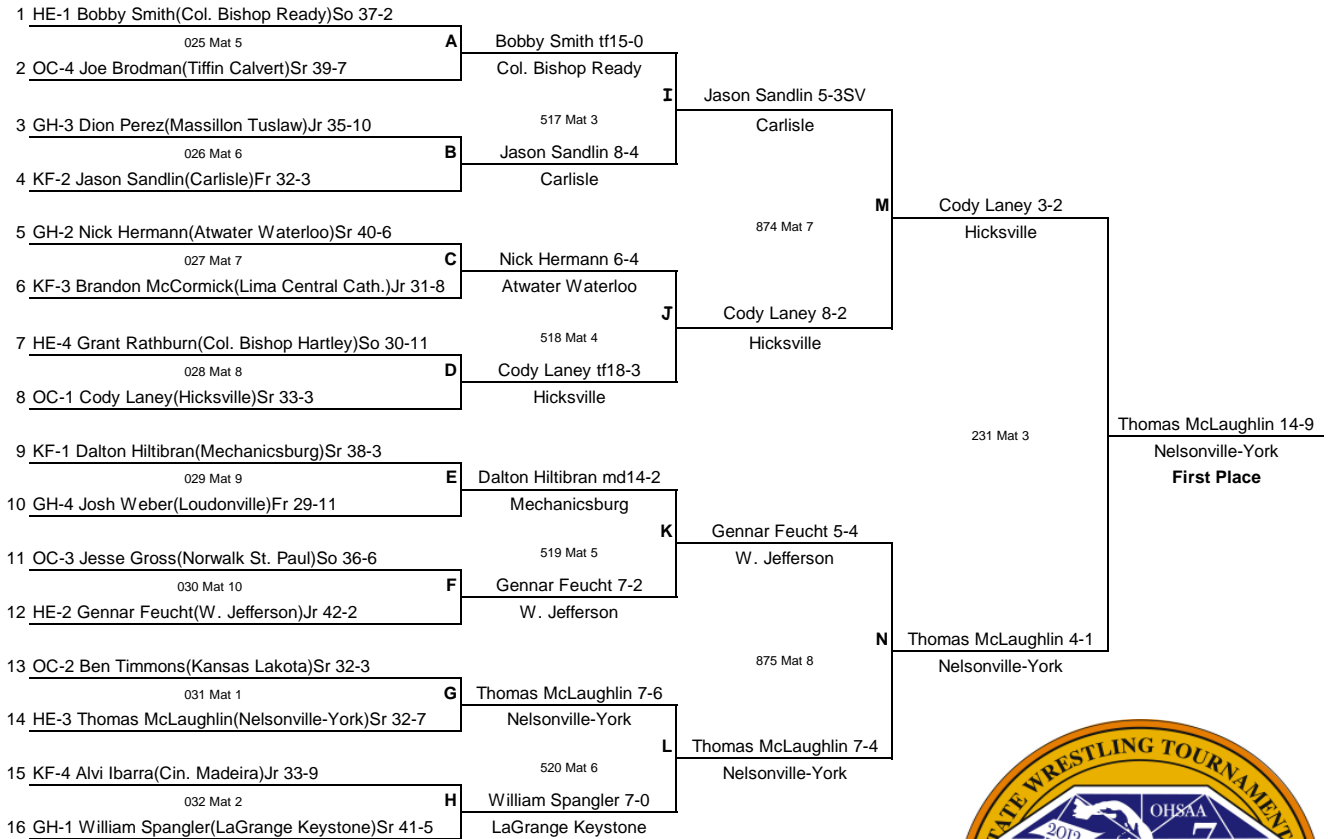

2012 Ohio High School Division III State Wrestling Tournament

March 1-3, 2012

Site Codes

GH - Garfield Heights HE - Heath
KF - Kettering Fairmont OC - Owens College

126 lbs.