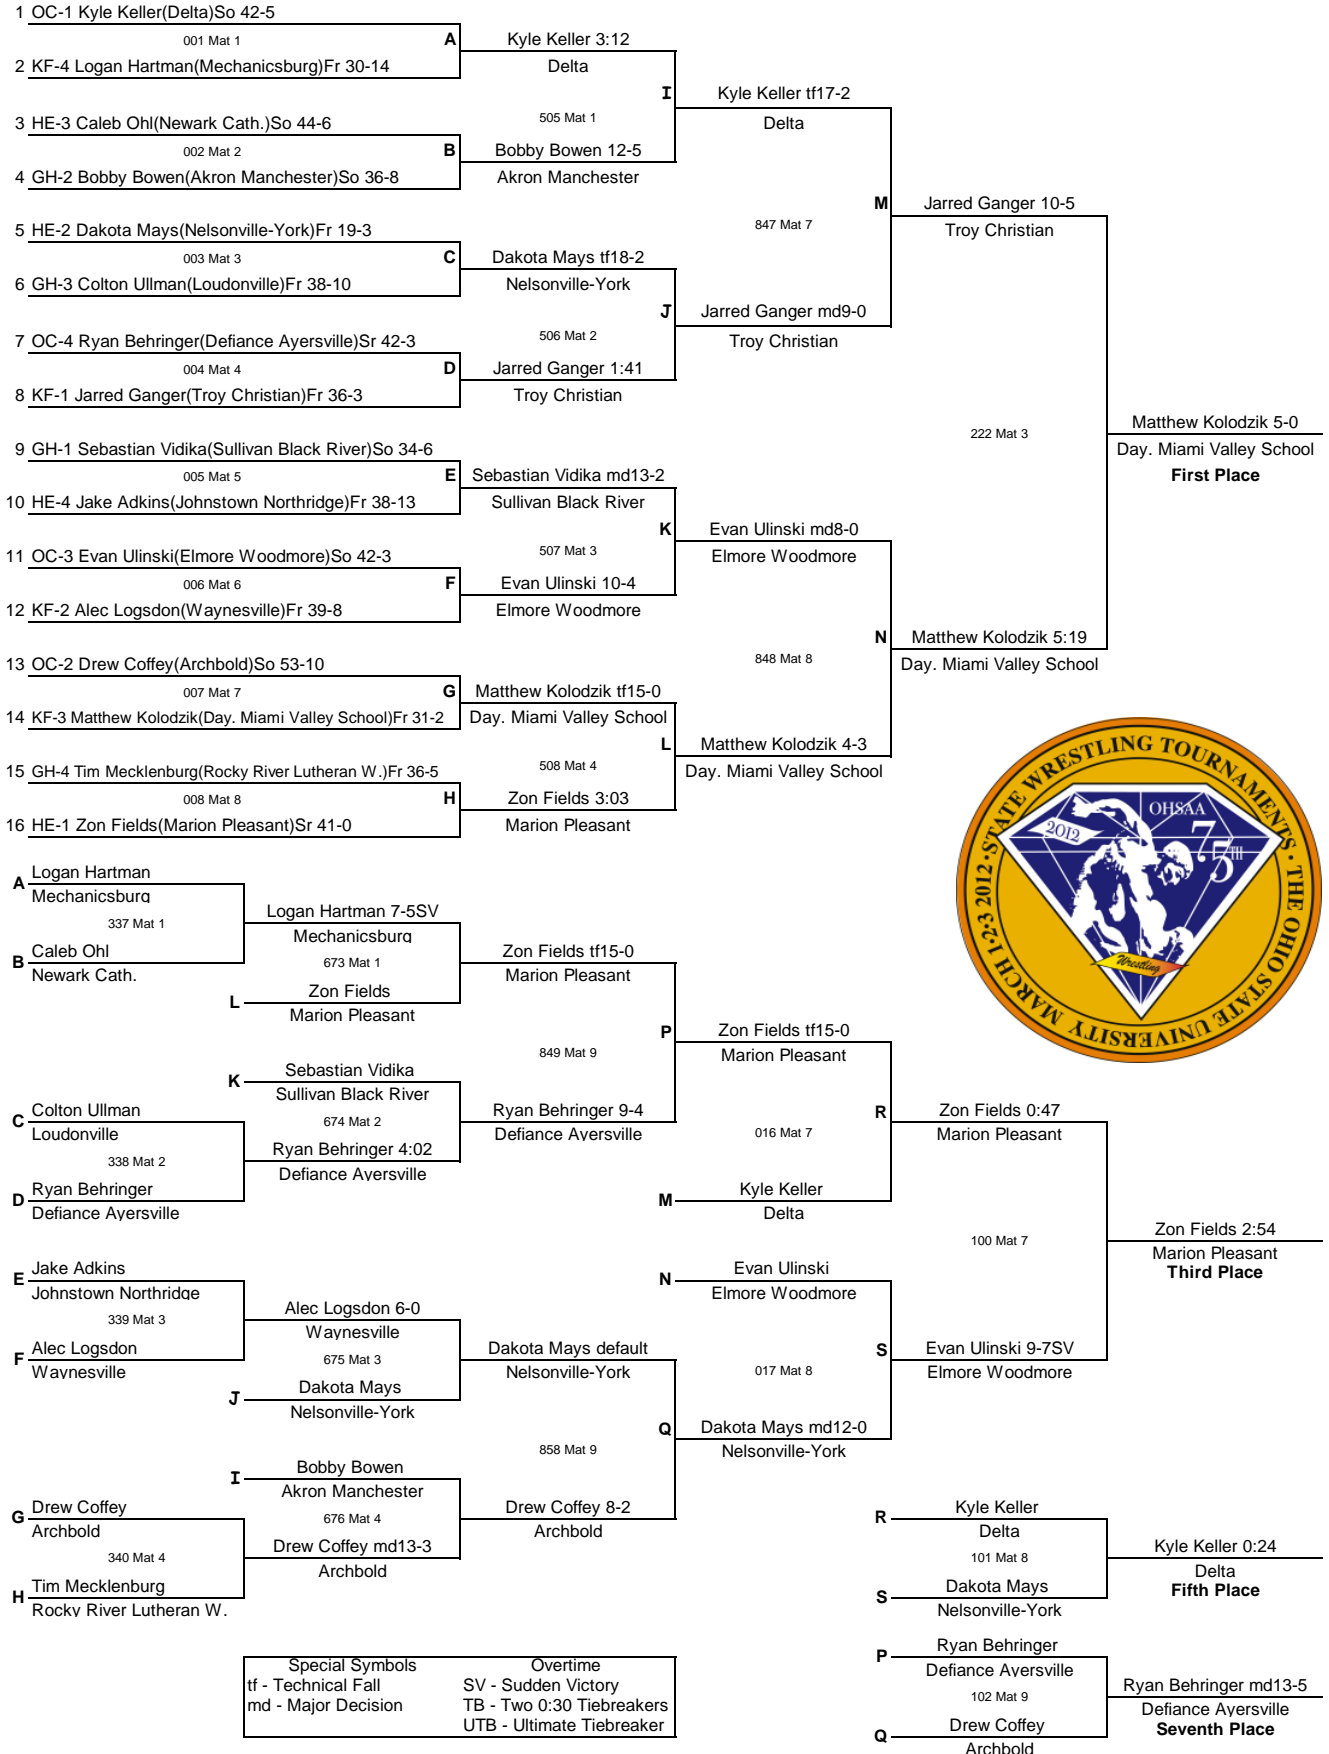

2012 Ohio High School Division III State Wrestling Tournament

March 1-3, 2012

Site Codes

GH - Garfield Heights HE - Heath
 KF - Kettering Fairmont OC - Owens College

106 lbs.

2012 Ohio High School Division III State Wrestling Tournament

March 1-3, 2012

Site Codes

GH - Garfield Heights HE - Heath
 KF - Kettering Fairmont OC - Owens College

113 lbs.

2012 Ohio High School Division III State Wrestling Tournament

March 1-3, 2012

Site Codes

GH - Garfield Heights HE - Heath
 KF - Kettering Fairmont OC - Owens College