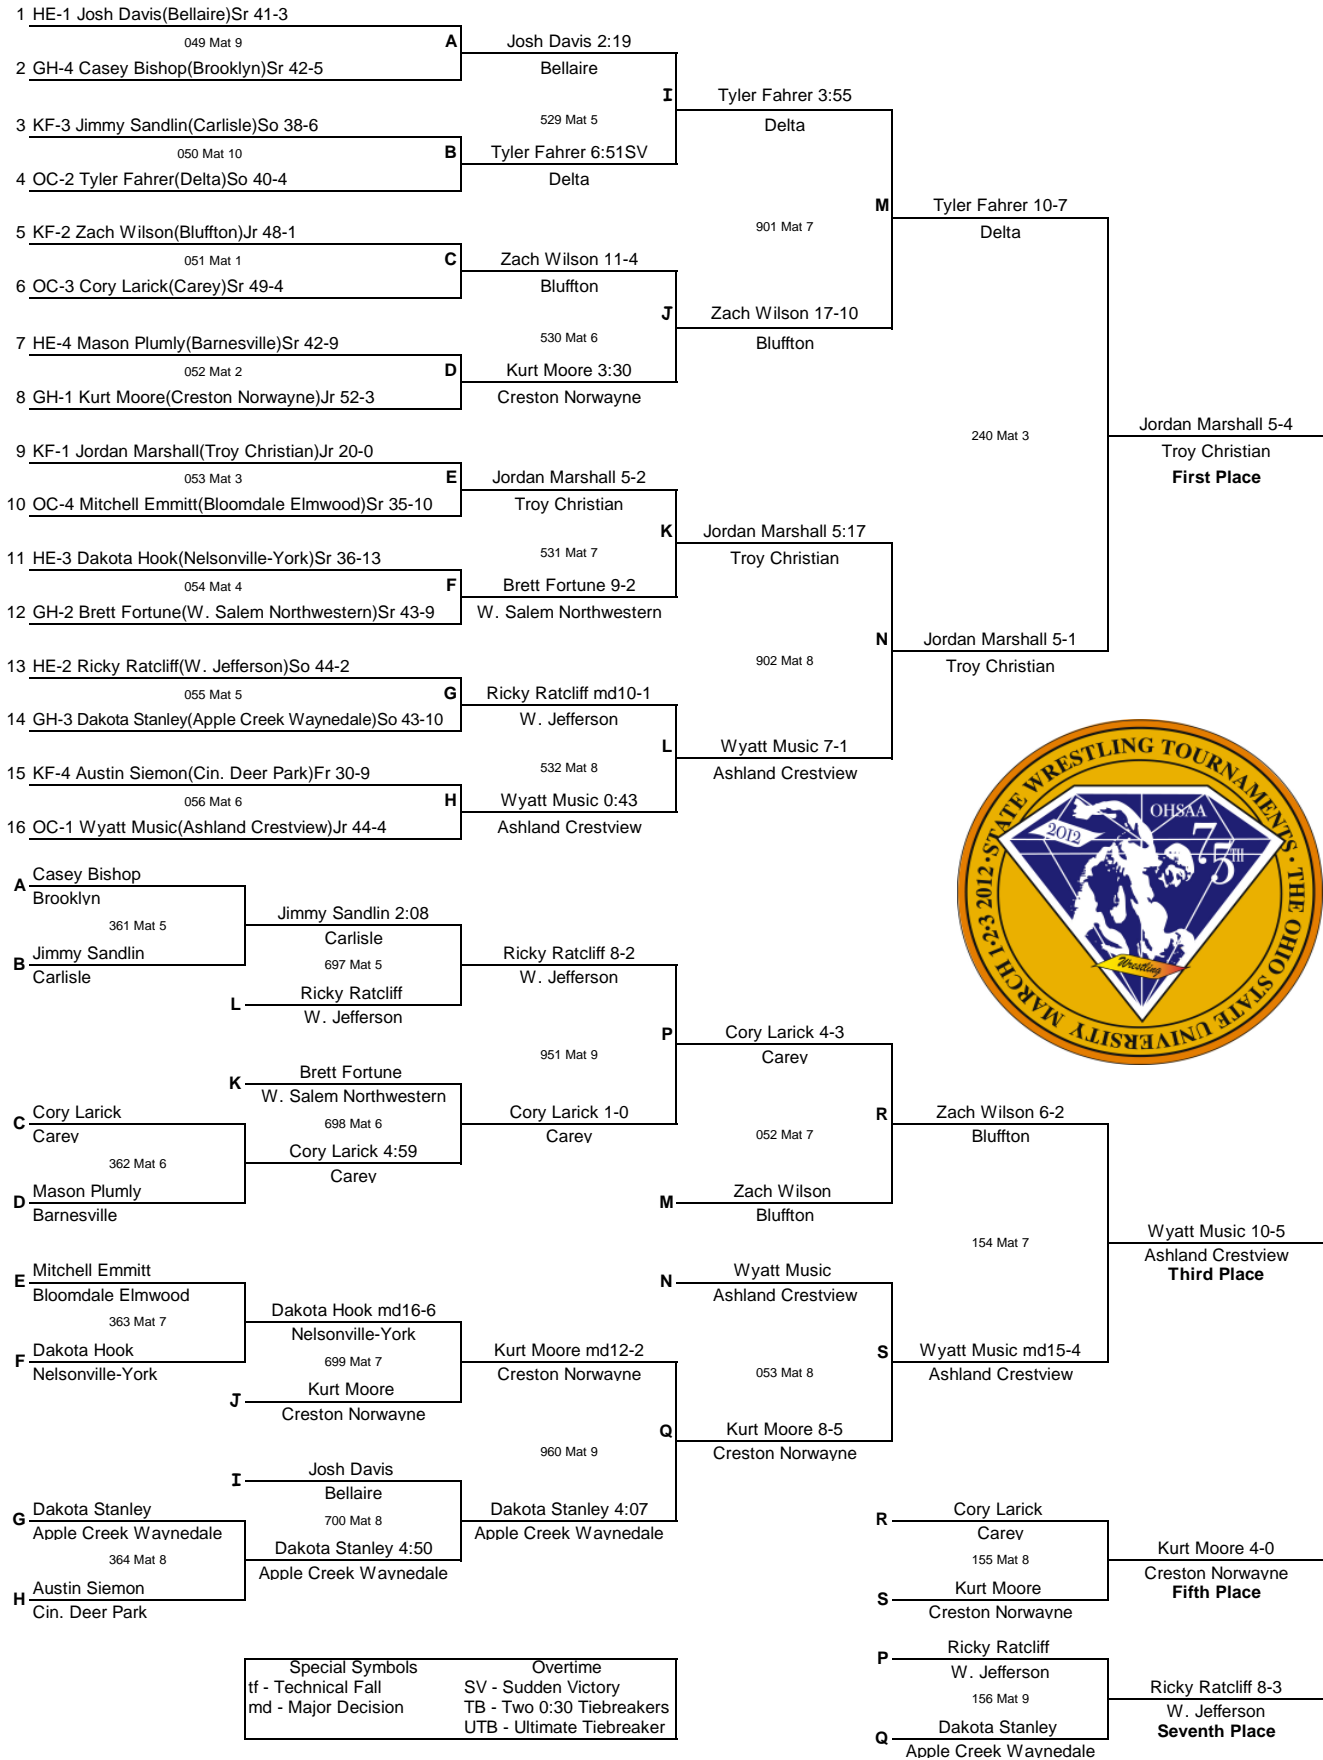

126 lbs.

2012 Ohio High School Division III State Wrestling Tournament

March 1-3, 2012

Site Codes

GH - Garfield Heights HE - Heath
 KF - Kettering Fairmont OC - Owens College

145 lbs.

2012 Ohio High School Division III State Wrestling Tournament