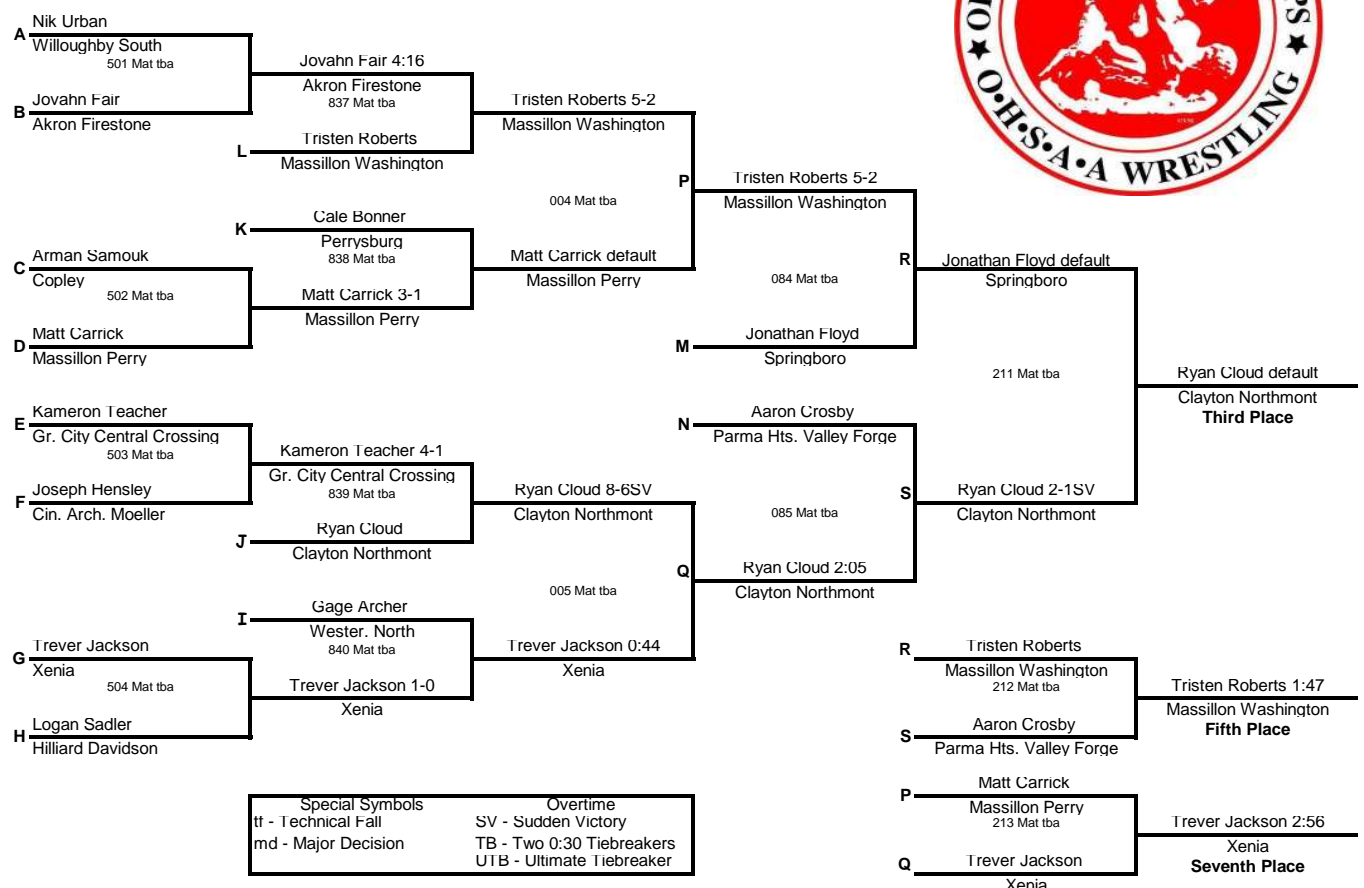

285 lbs.

Special Symbols	Overtime
tf - Technical Fall	SV - Sudden Victory
md - Major Decision	TB - Two 0:30 Tiebreakers
	UTB - Ultimate Tiebreaker