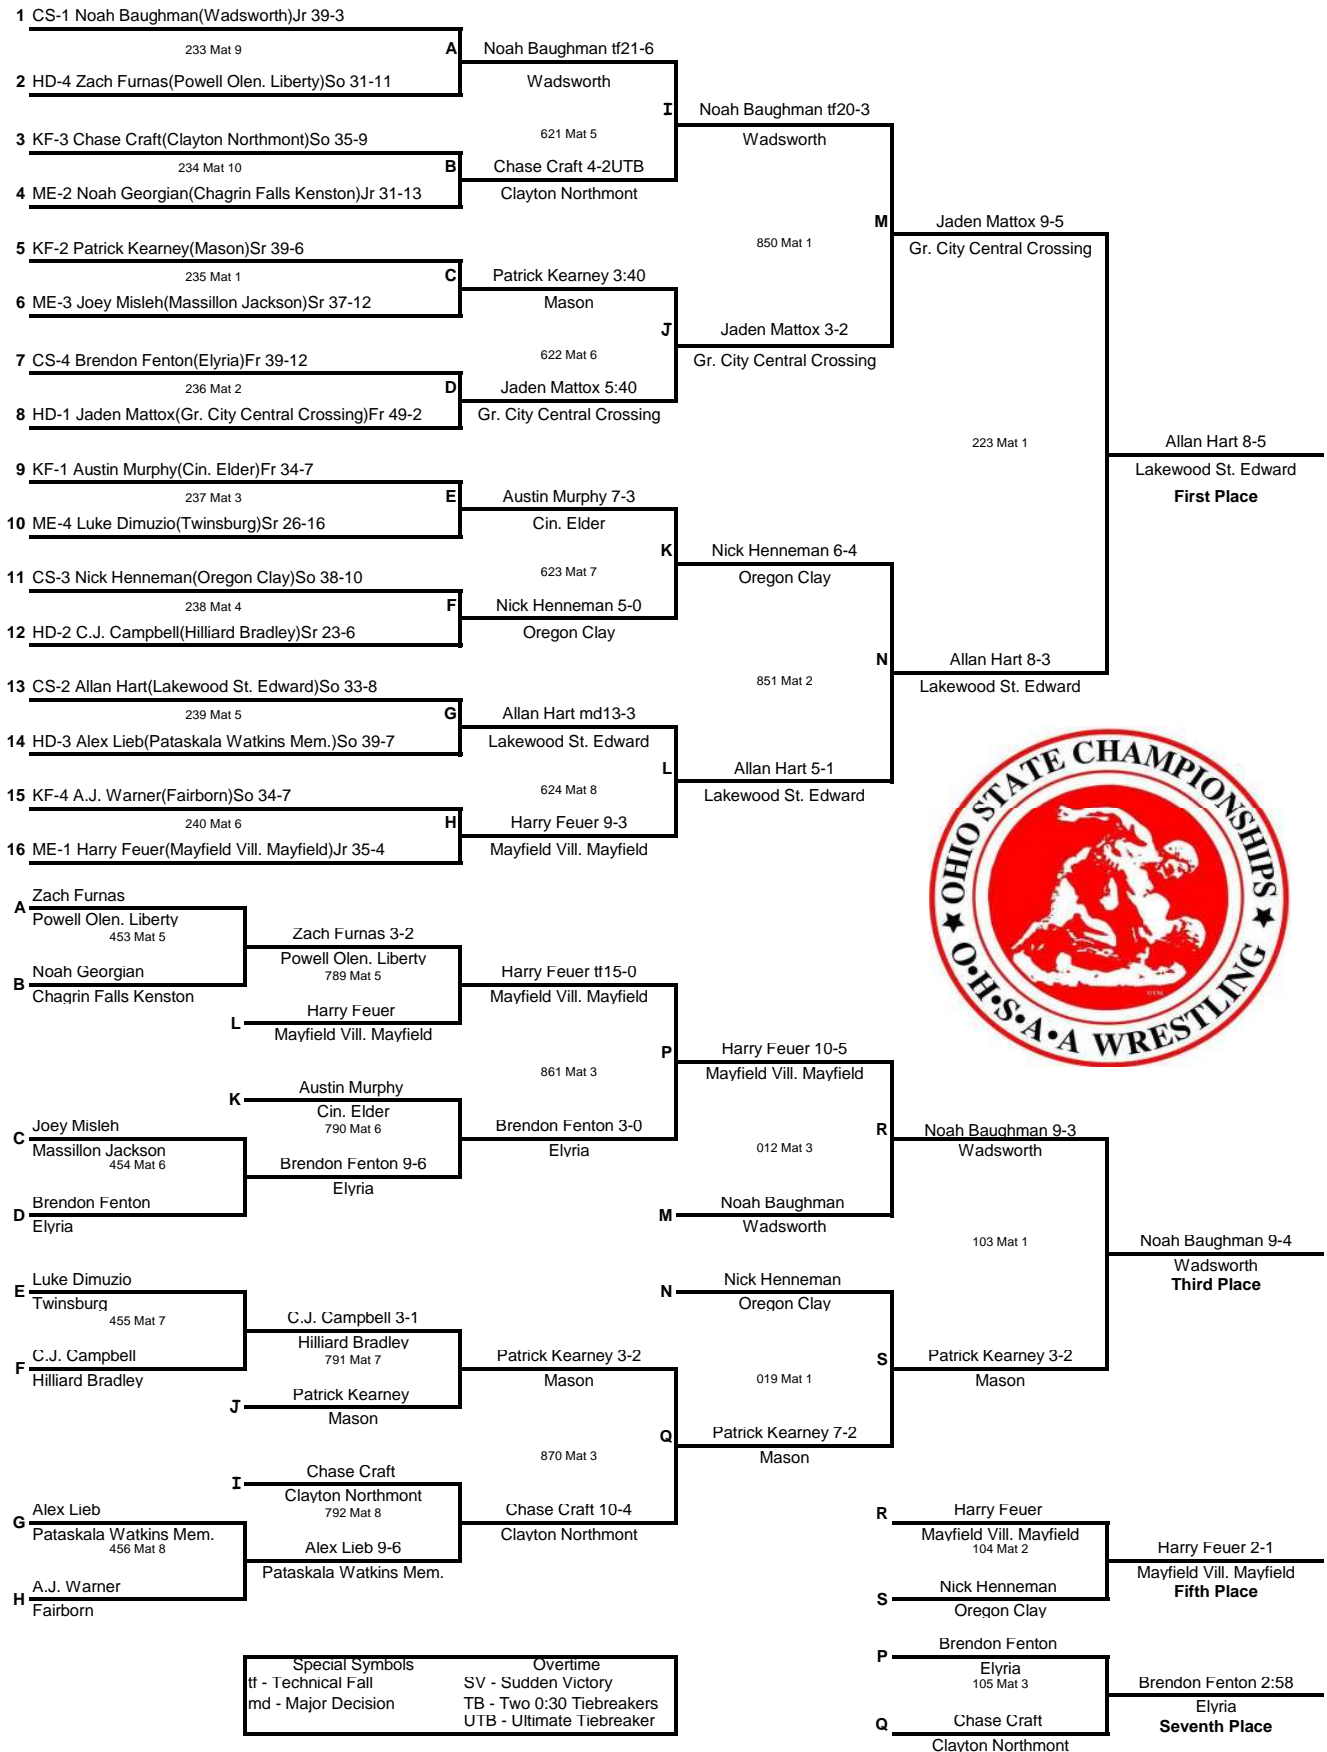

2015 Ohio High School Division I Individual State Wrestling Tournament

March 12, 13 & 14, 2015

CS-Cleveland State HD-Hilliard Darby
 KF-Kettering Farimont ME-Mentor

106 lbs.

2015 Ohio High School Division I Individual State Wrestling Tournament

March 12, 13 & 14, 2015

Site Codes

CS-Cleveland State HD-Hilliard Darby
 KF-Kettering Farimont ME-Mentor

113 lbs.

Special Symbols Overtime
 tf - Technical Fall SV - Sudden Victory
 md - Major Decision TB - Two 0:30 Tiebreakers
 UTB - Ultimate Tiebreaker