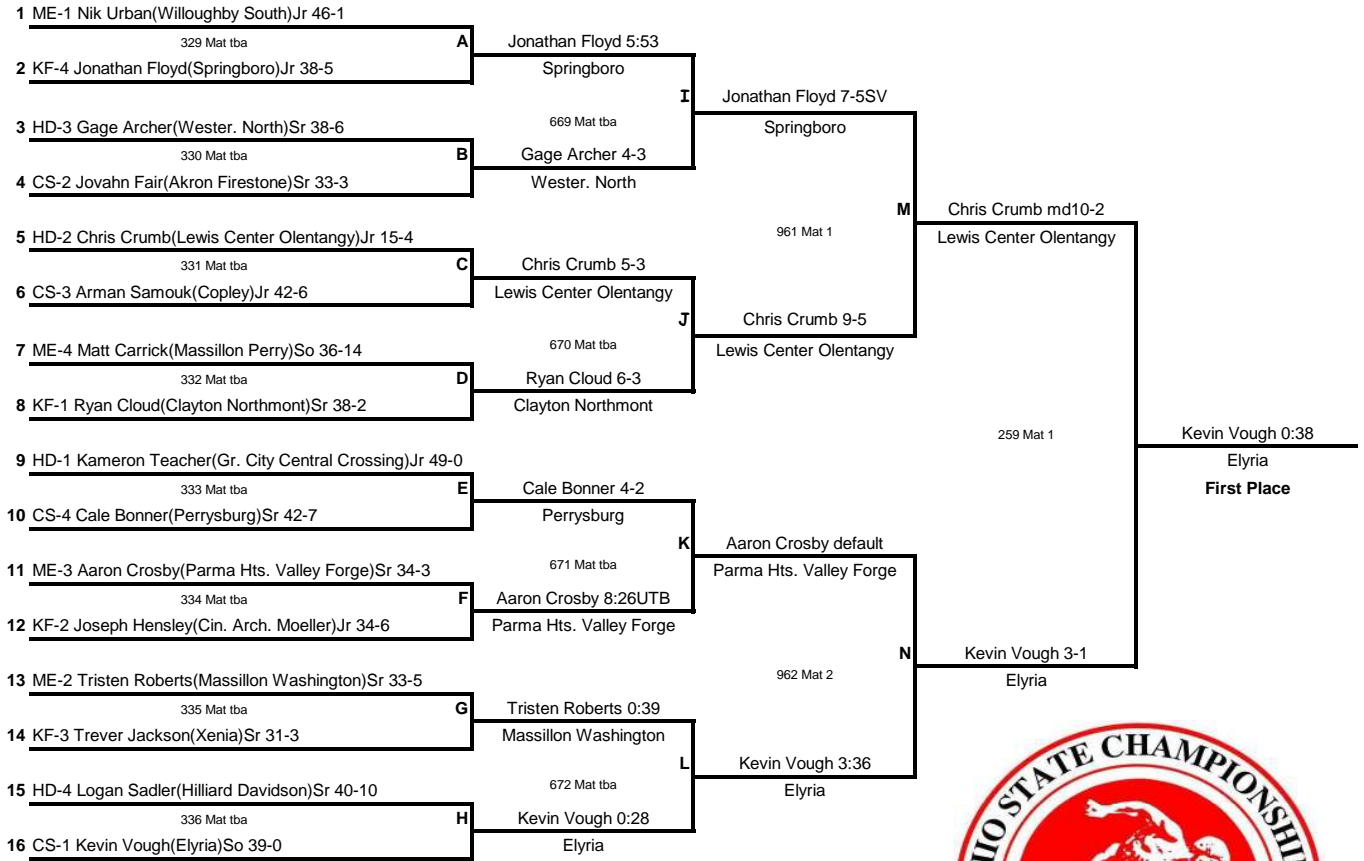

285 lbs.

Special Symbols	Overtime
tf - Technical Fall	SV - Sudden Victory
md - Major Decision	TB - Two 0:30 Tiebreakers
	UTB - Ultimate Tiebreaker