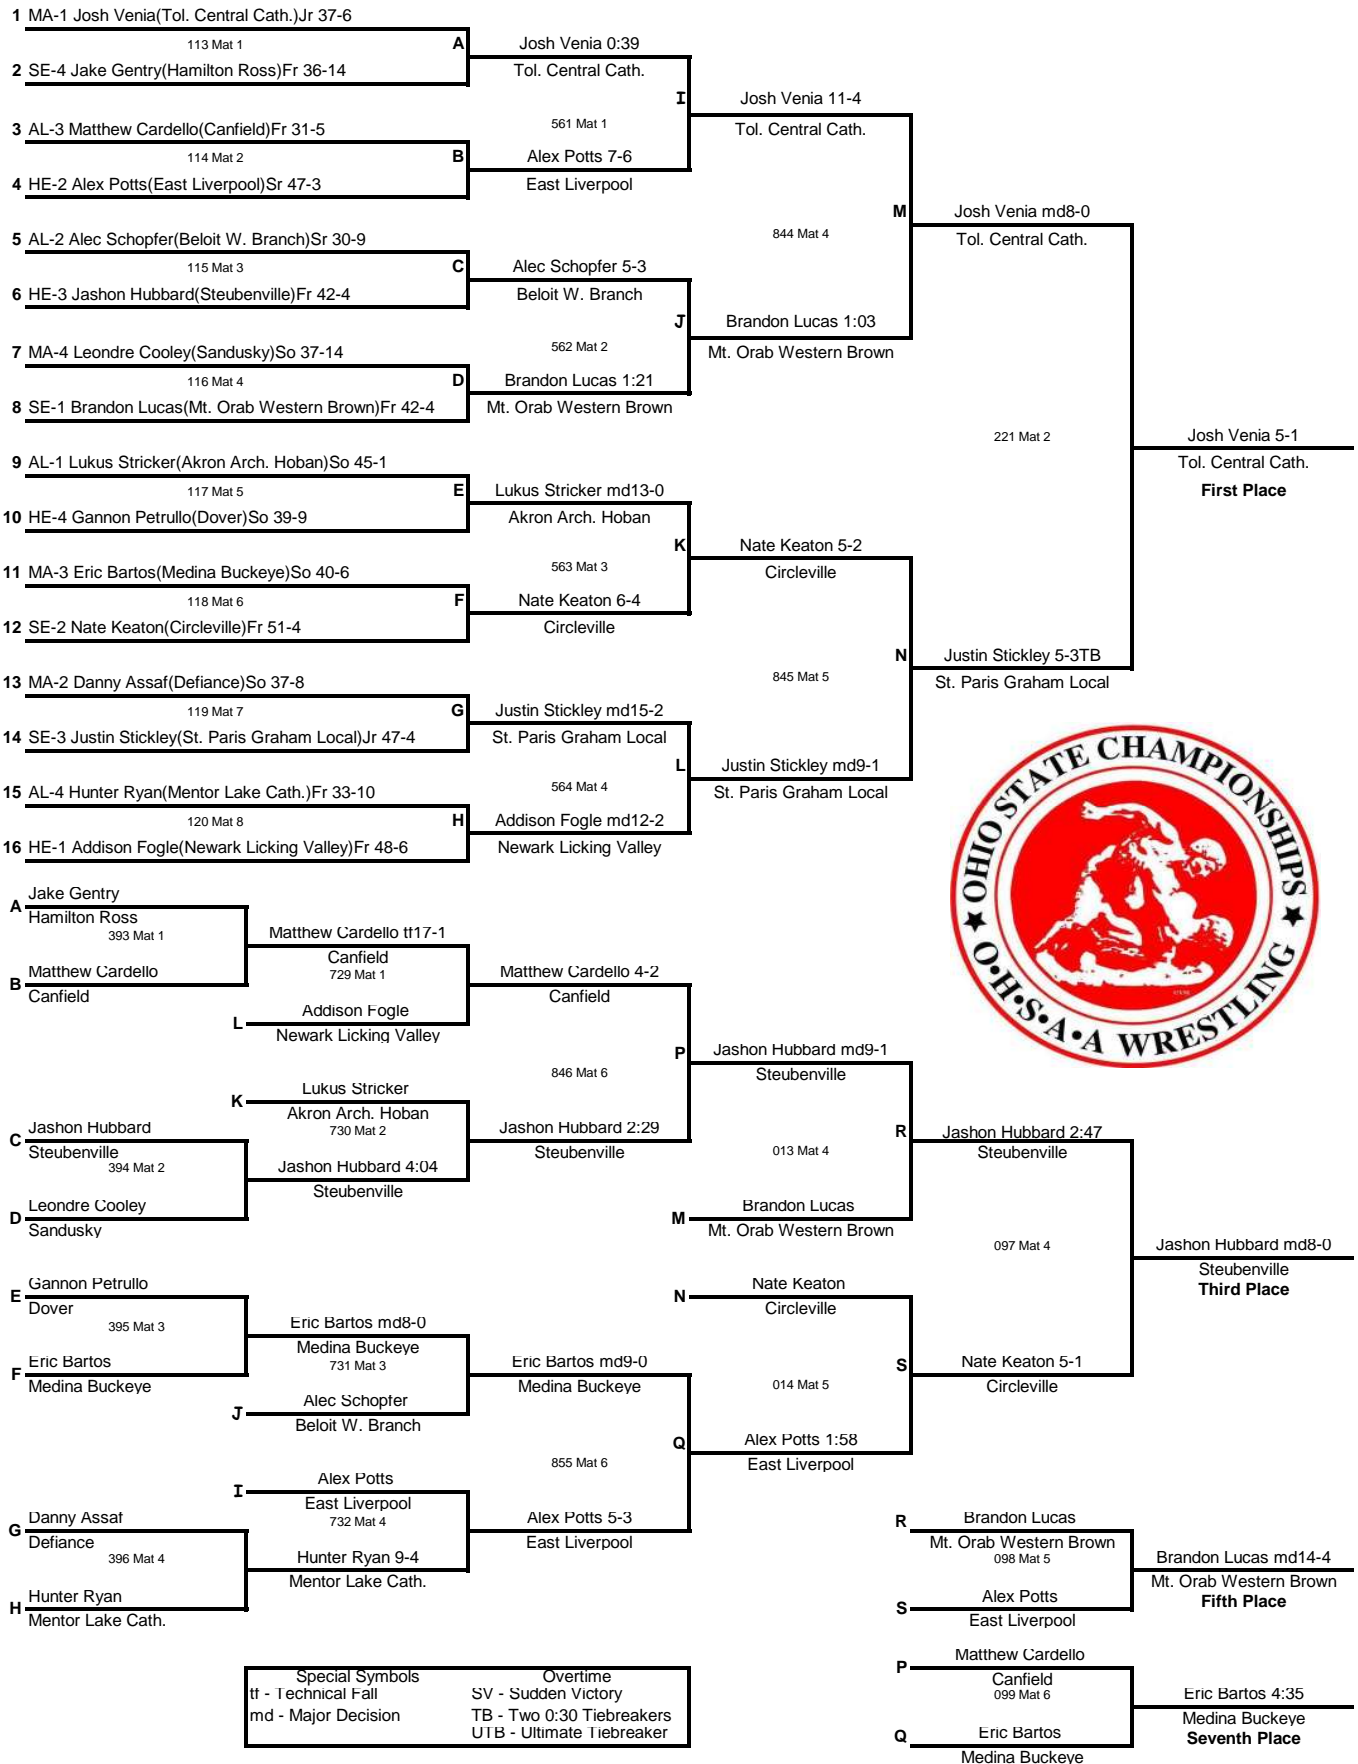

2015 Ohio High School Division II Individual State Wrestling Tournament

March 12, 13 & 14, 2015

106 lbs.

Site Codes

AL-Alliance HE-Heath
MA-Mansfield SE-Southeastern

2015 Ohio High School Division II Individual State Wrestling Tournament

March 12, 13 & 14, 2015

132 lbs.

Site Codes

AL-Alliance HE-Heath
MA-Mansfield SE-Southeastern

Special Symbols
 tf - Technical Fall
 md - Major Decision
 Overtime
 SV - Sudden Victory
 TB - Two 0:30 Tiebreakers
 UTB - Ultimate Tiebreaker

2015 Ohio High School Division II Individual State Wrestling Tournament

March 12, 13 & 14, 2015

138 lbs.

Site Codes

AL-Alliance HE-Heath
MA-Mansfield SE-Southeastern

Special Symbols	Overtime
tf - Technical Fall	SV - Sudden Victory
md - Major Decision	TB - Two 0:30 Tiebreakers
	UTB - Ultimate Tiebreaker