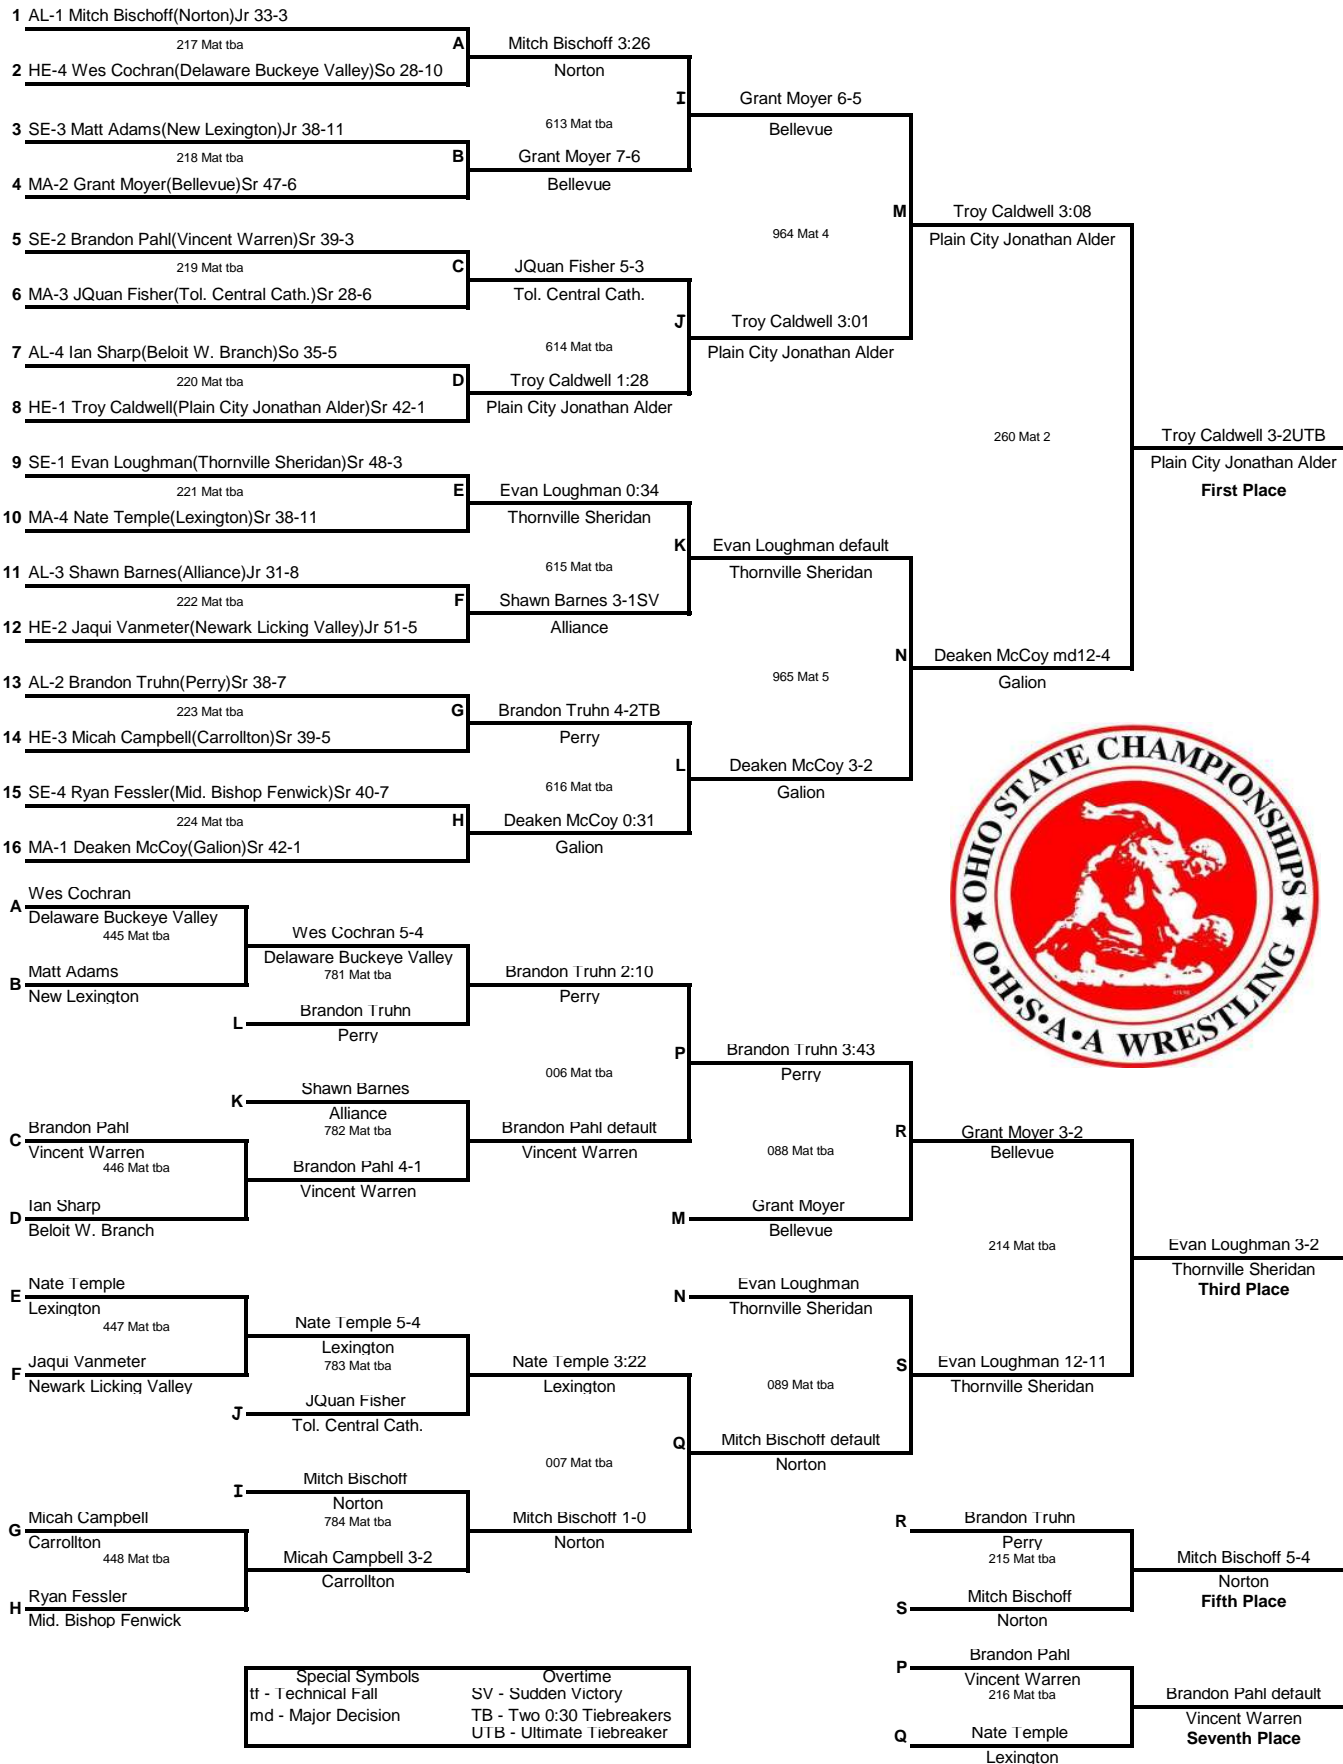

2015 Ohio High School Division II Individual State Wrestling Tournament

March 12, 13 & 14, 2015

285 lbs.

Site Codes

AL-Alliance HE-Heath
MA-Mansfield SE-Southeastern

Special Symbols: ft - Technical Fall, md - Major Decision
Overtime: SV - Sudden Victory, TB - Two 0:30 Tiebreakers, UTB - Ultimate Tiebreaker