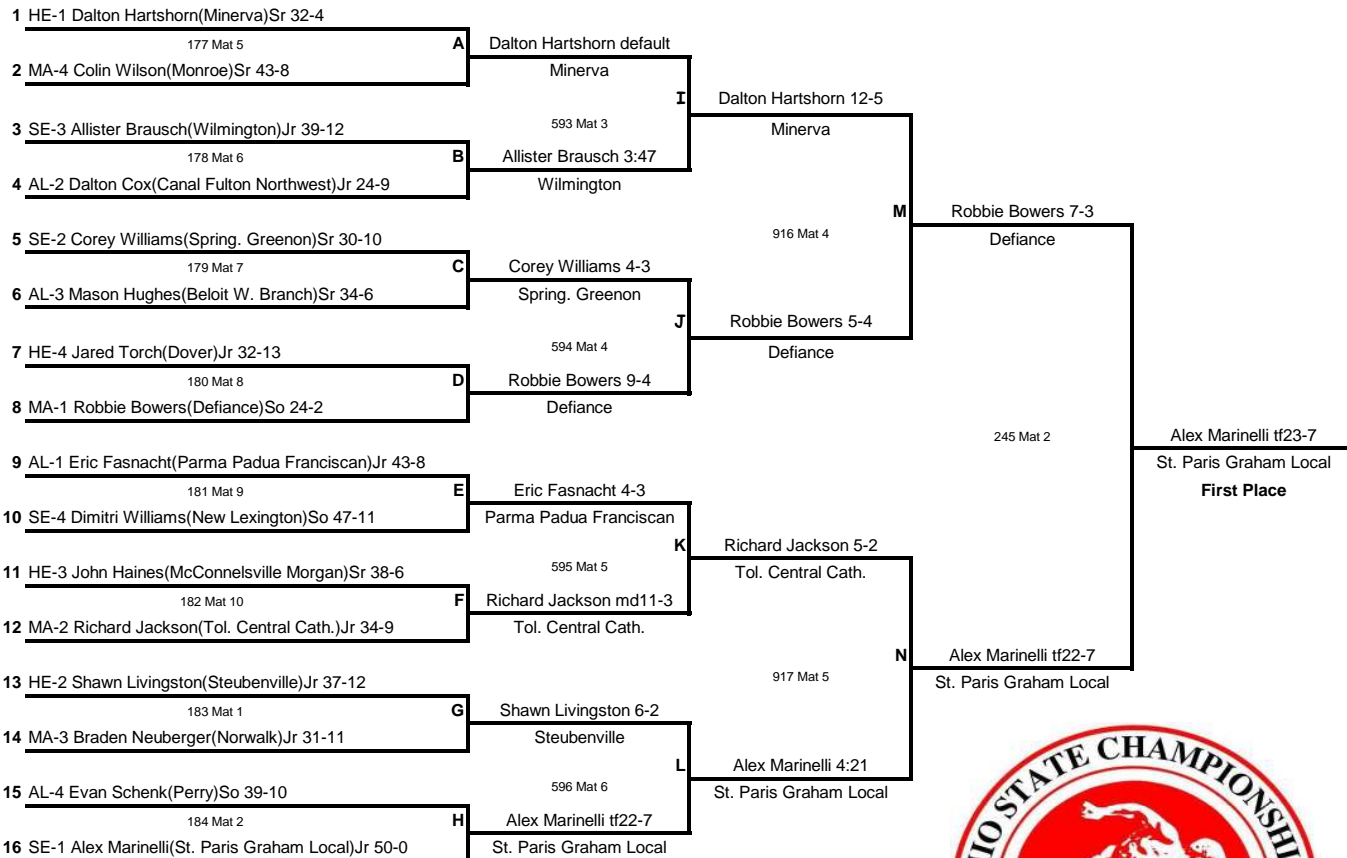

2015 Ohio High School Division II Individual State Wrestling Tournament

March 12, 13 & 14, 2015

Site Codes

AL-Alliance HE-Heath
MA-Mansfield SE-Southeastern

160 lbs.