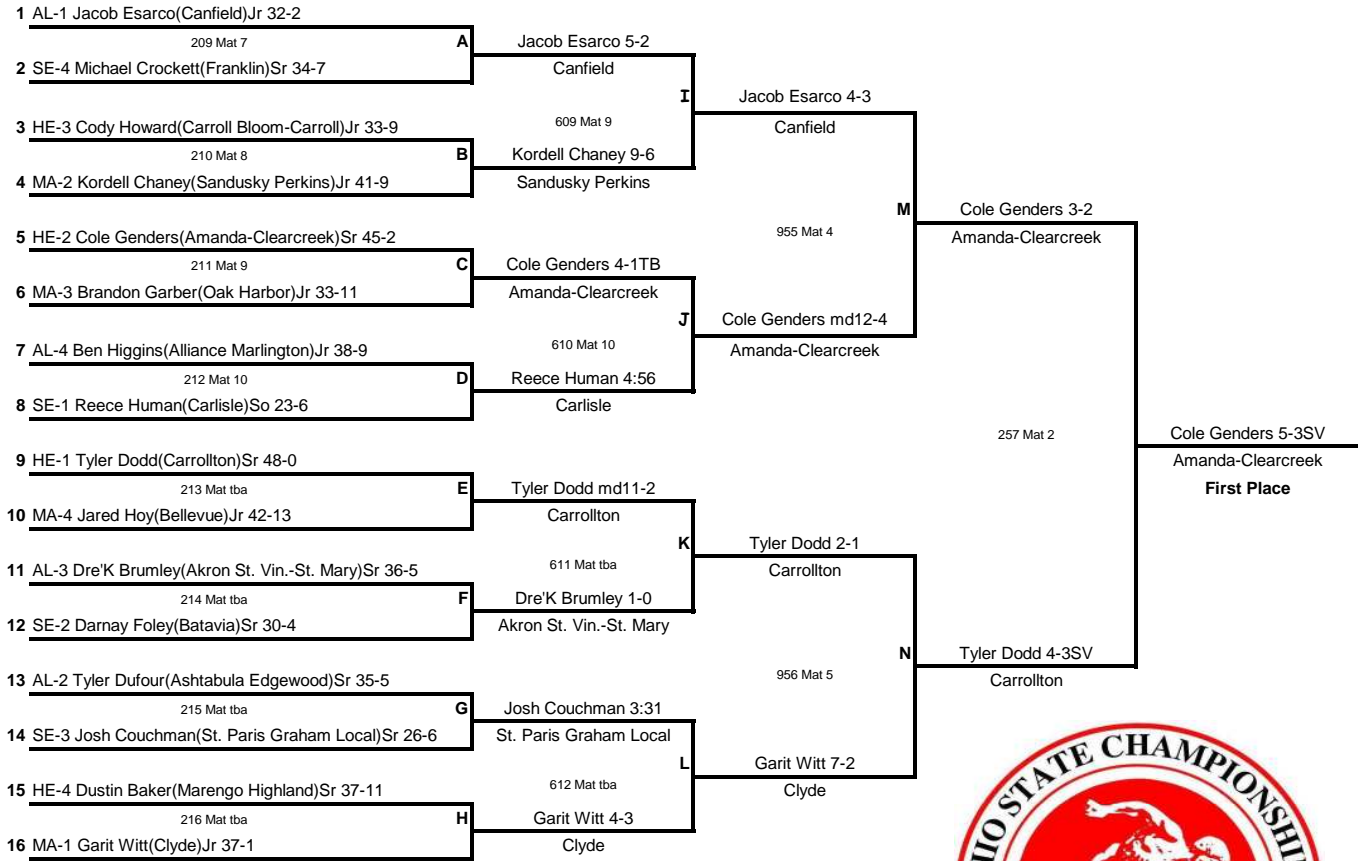

March 12, 13 & 14, 2015

220 lbs.

Site Codes

AL-Alliance HE-Heath
MA-Mansfield SE-Southeastern

Special Symbols
ft - Technical Fall
md - Major Decision
Overtime
SV - Sudden Victory
TB - Two 0:30 Tiebreakers
UTB - Ultimate Tiebreaker