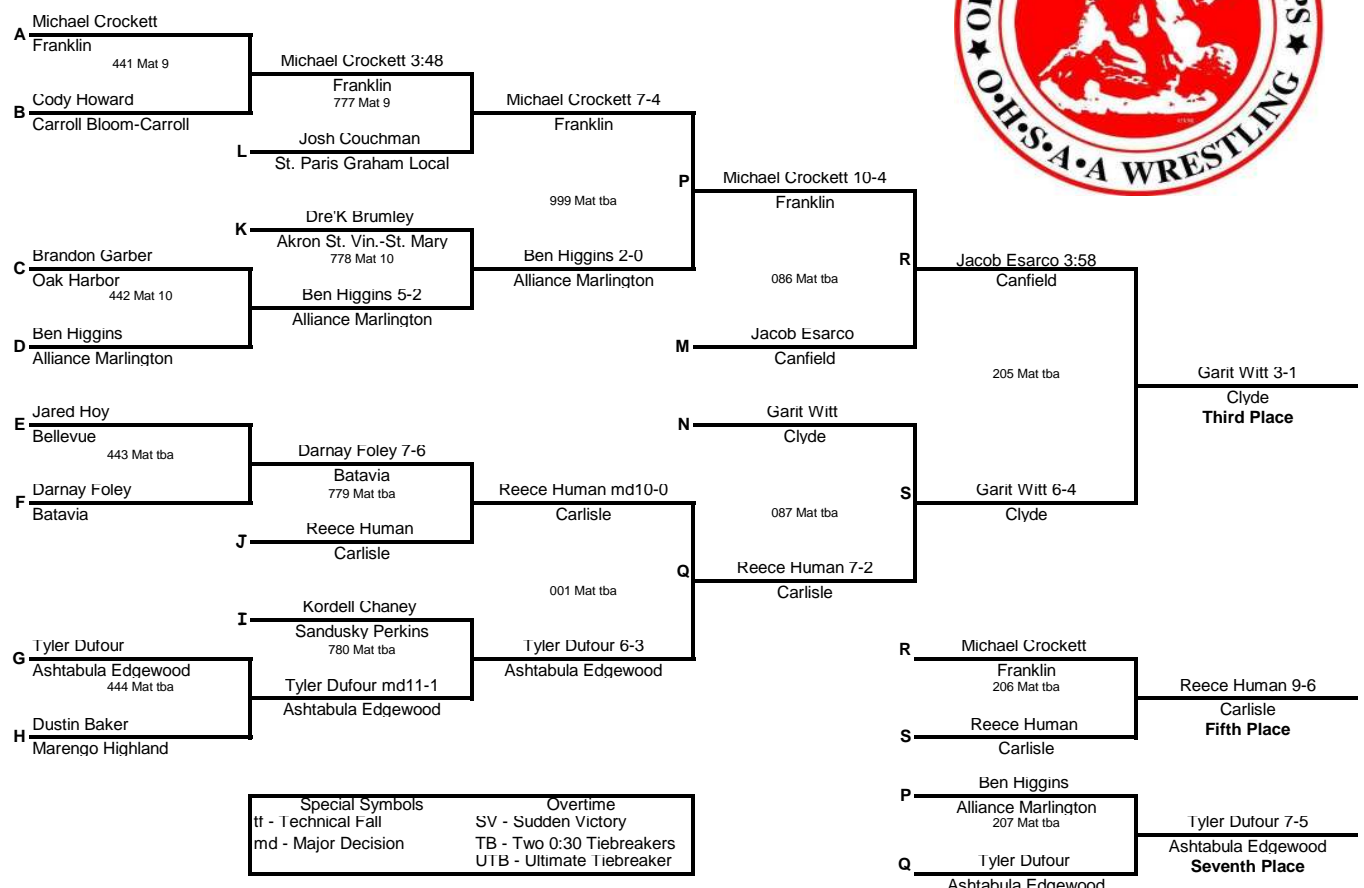

March 12, 13 & 14, 2015

220 lbs.

Site Codes

AL-Alliance HE-Heath
MA-Mansfield SE-Southeastern

Special Symbols
ft - Technical Fall
md - Major Decision
Overtime
SV - Sudden Victory
TB - Two 0:30 Tiebreakers
UTB - Ultimate Tiebreaker