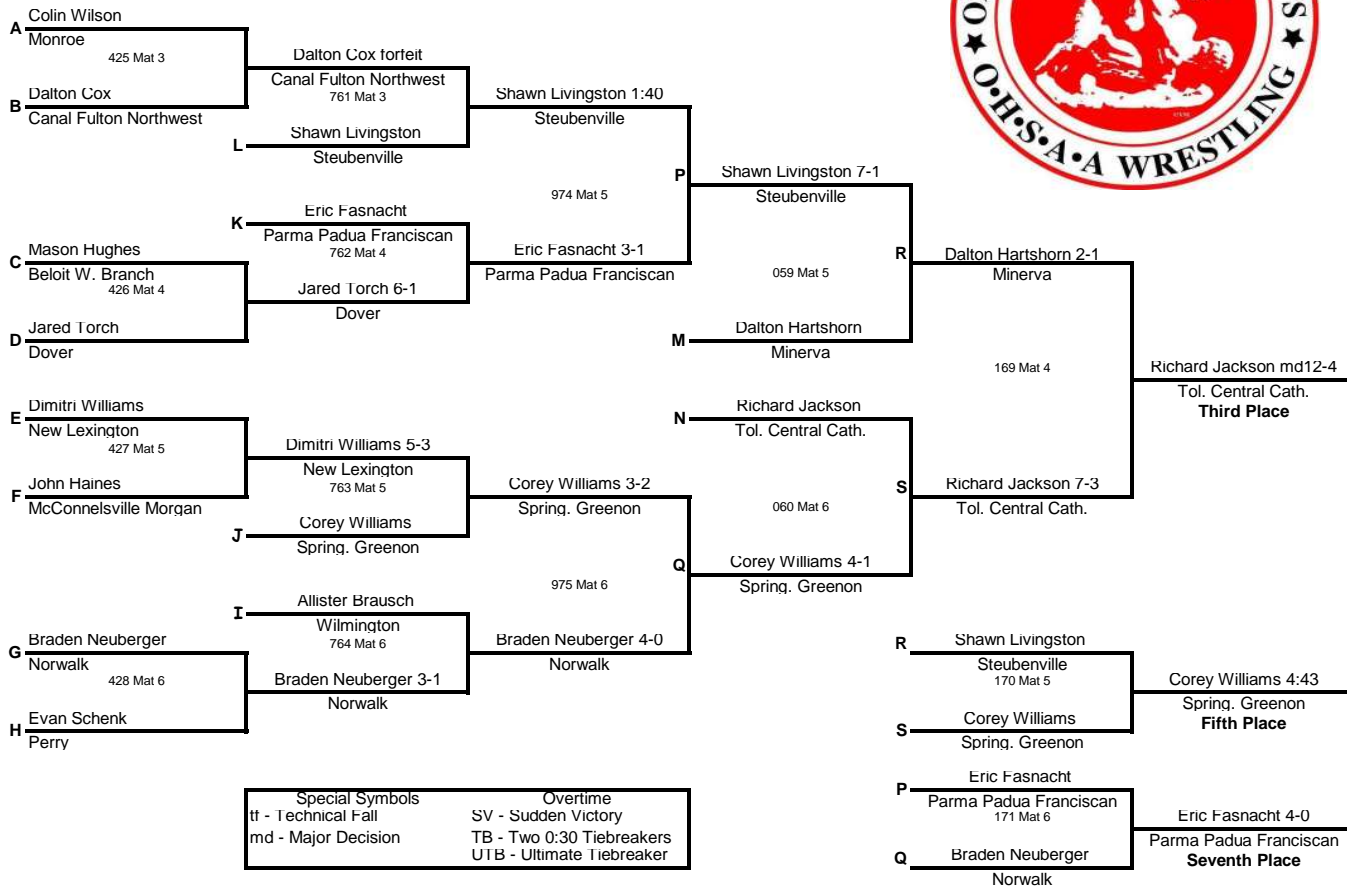

2015 Ohio High School Division II Individual State Wrestling Tournament

March 12, 13 & 14, 2015

Site Codes

AL-Alliance HE-Heath
MA-Mansfield SE-Southeastern

160 lbs.