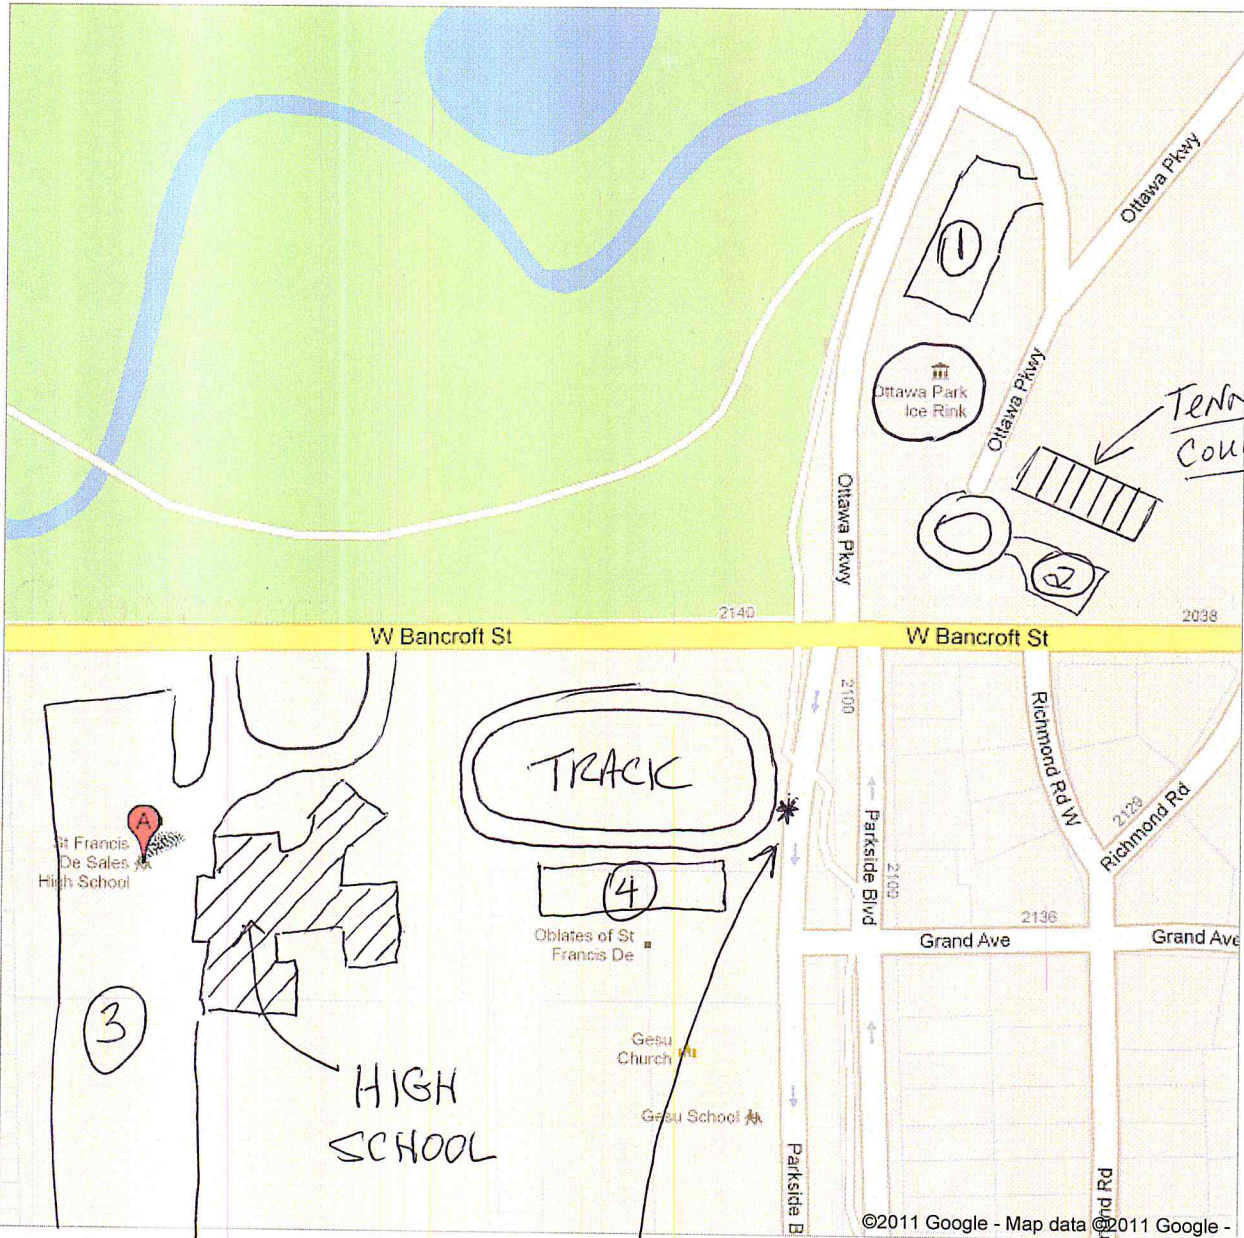

Notes Busses: Park in the Ice Rink Lot.
Officials: Park in the Tennis Court Area.

A. St Francis De Sales High School
2323 West Bancroft Street, Toledo, OH -
(419) 531-1618
1 review

"DROP OFF"

- ① SCHOOL BUS PARKING
- ② OFFICIALS PARKING
- ③ + ④ FAN / COACH / ATHLETE / PARENT PARKING