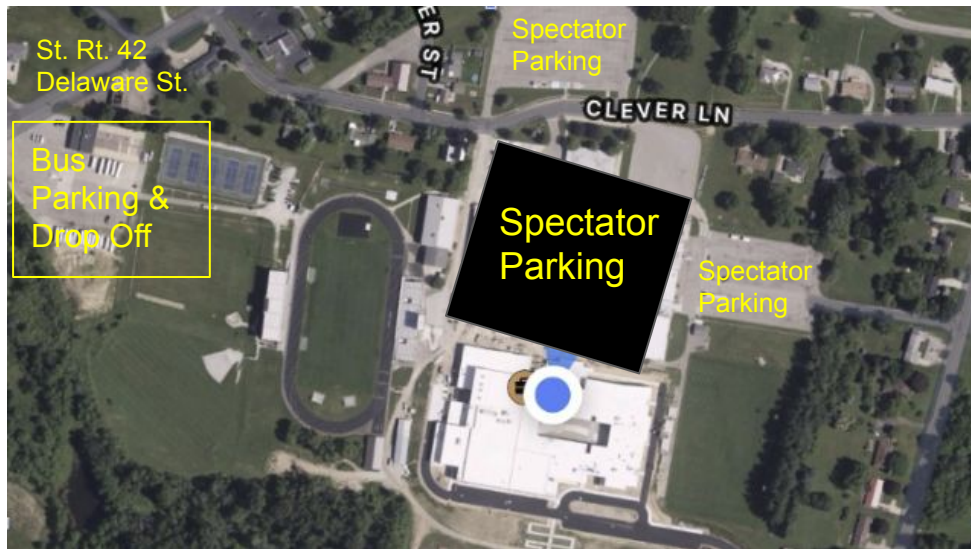

# Lexington Track Invitational Parking, Arrival & Tickets

**Address:** 103 Clever Lane, Lexington or Mansfield, Ohio 44904

**Spectator Parking:** Spectators can park in any of the spectator parking lots noted on the map.

**Visiting Buses:** Buses should drop off and park in the area noted on the map.

**Ticket Information:** See next slide

We hope you enjoy your time at Lexington