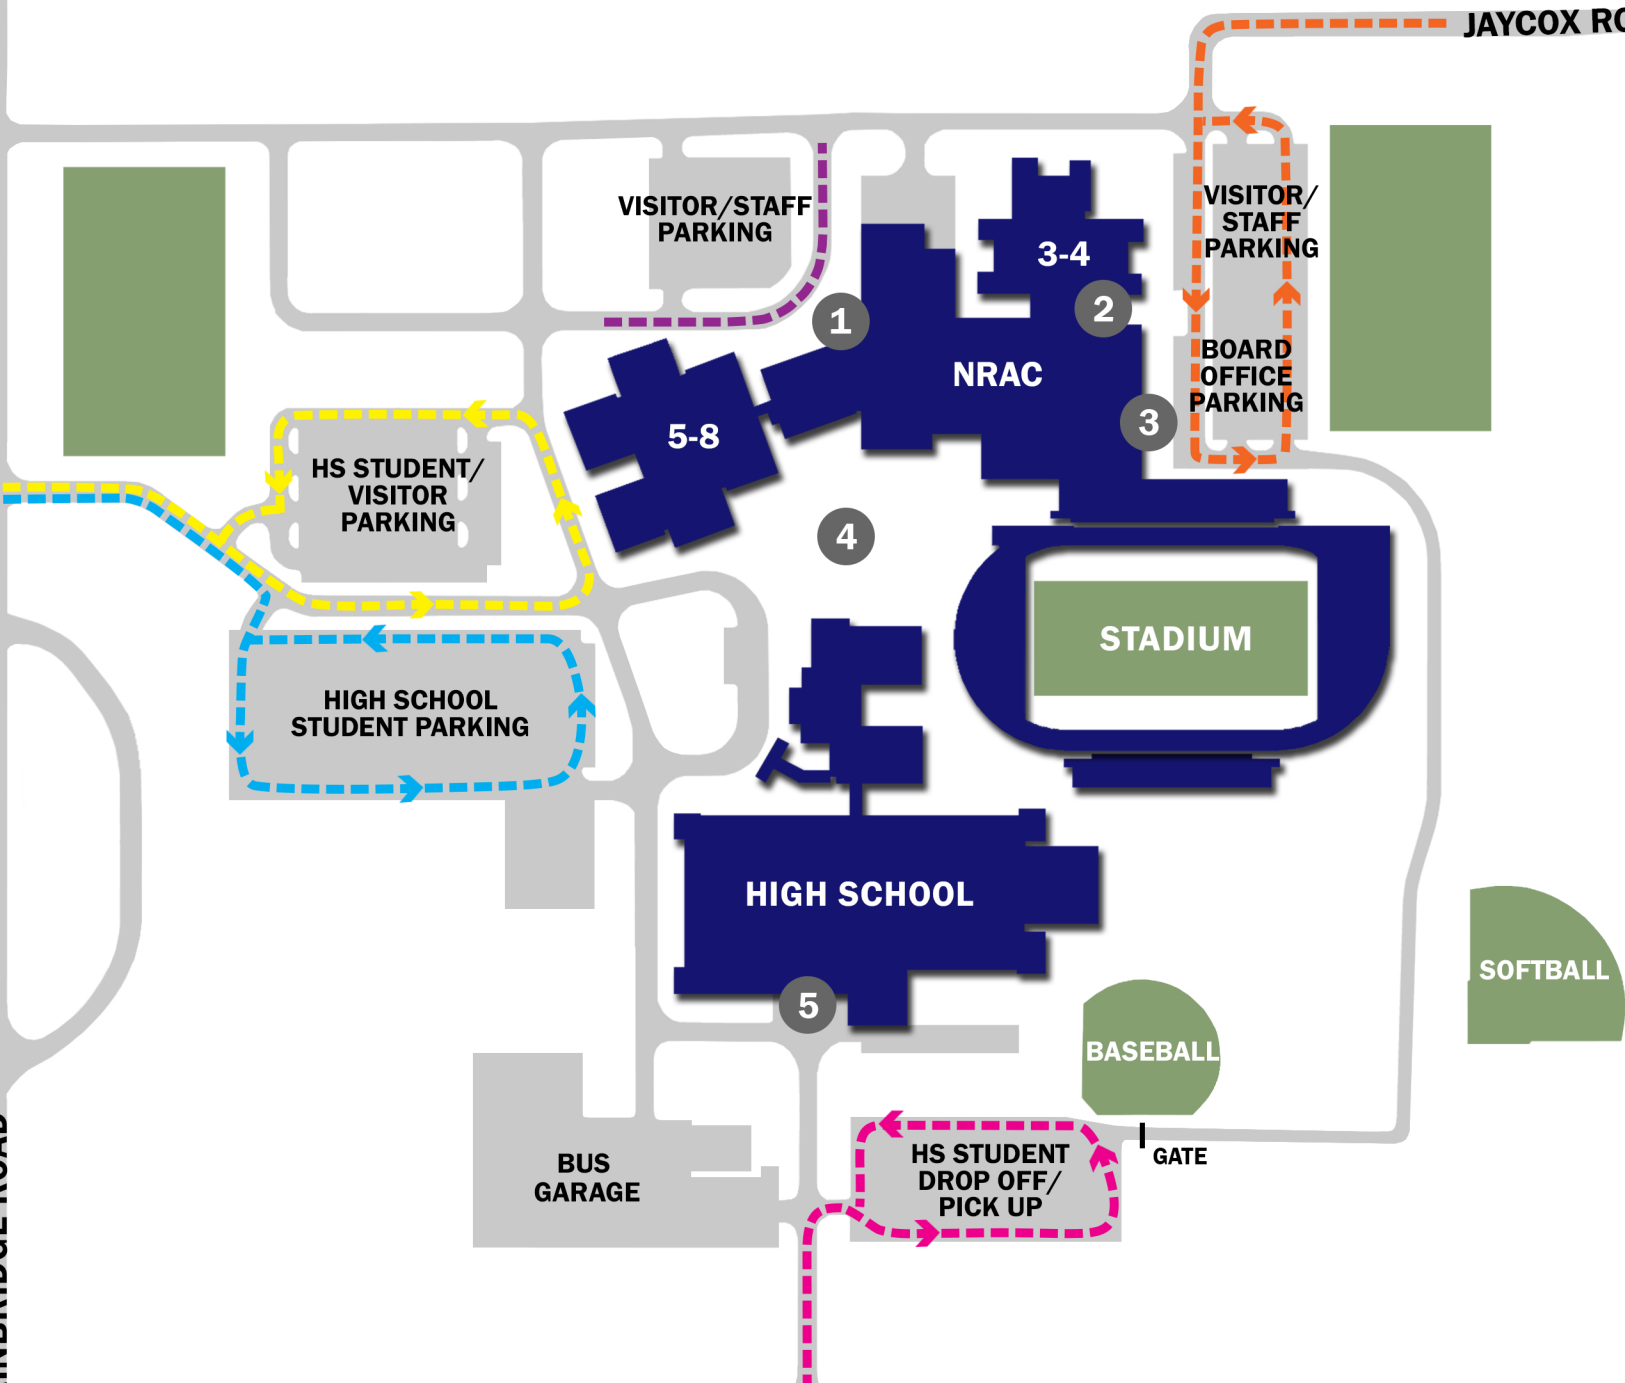

NORTH RIDGEVILLE CITY SCHOOLS CAMPUS MAP

TO CENTER RIDGE ROAD

JAYCOX ROAD EXTENSION

BAINBRIDGE ROAD

PITTS BOULEVARD

TO CENTER RIDGE ROAD

LEGEND	
	HIGH SCHOOL DROP-OFF
	5-8 PARENT DROP-OFF
	3-4 PARENT DROP-OFF
	HS STUDENT PARKING
	BUS DROP-OFF
	GRADES 5-8 COMPETITIVE GYM CAFETORIUM MAIN ENTRY
	GRADES 3-4 MAIN ENTRY
	BOARD OFFICE & COMMUNITY GYM ENTRY
	STADIUM ENTRY & TICKET GATE
	HIGH SCHOOL MAIN ENTRY