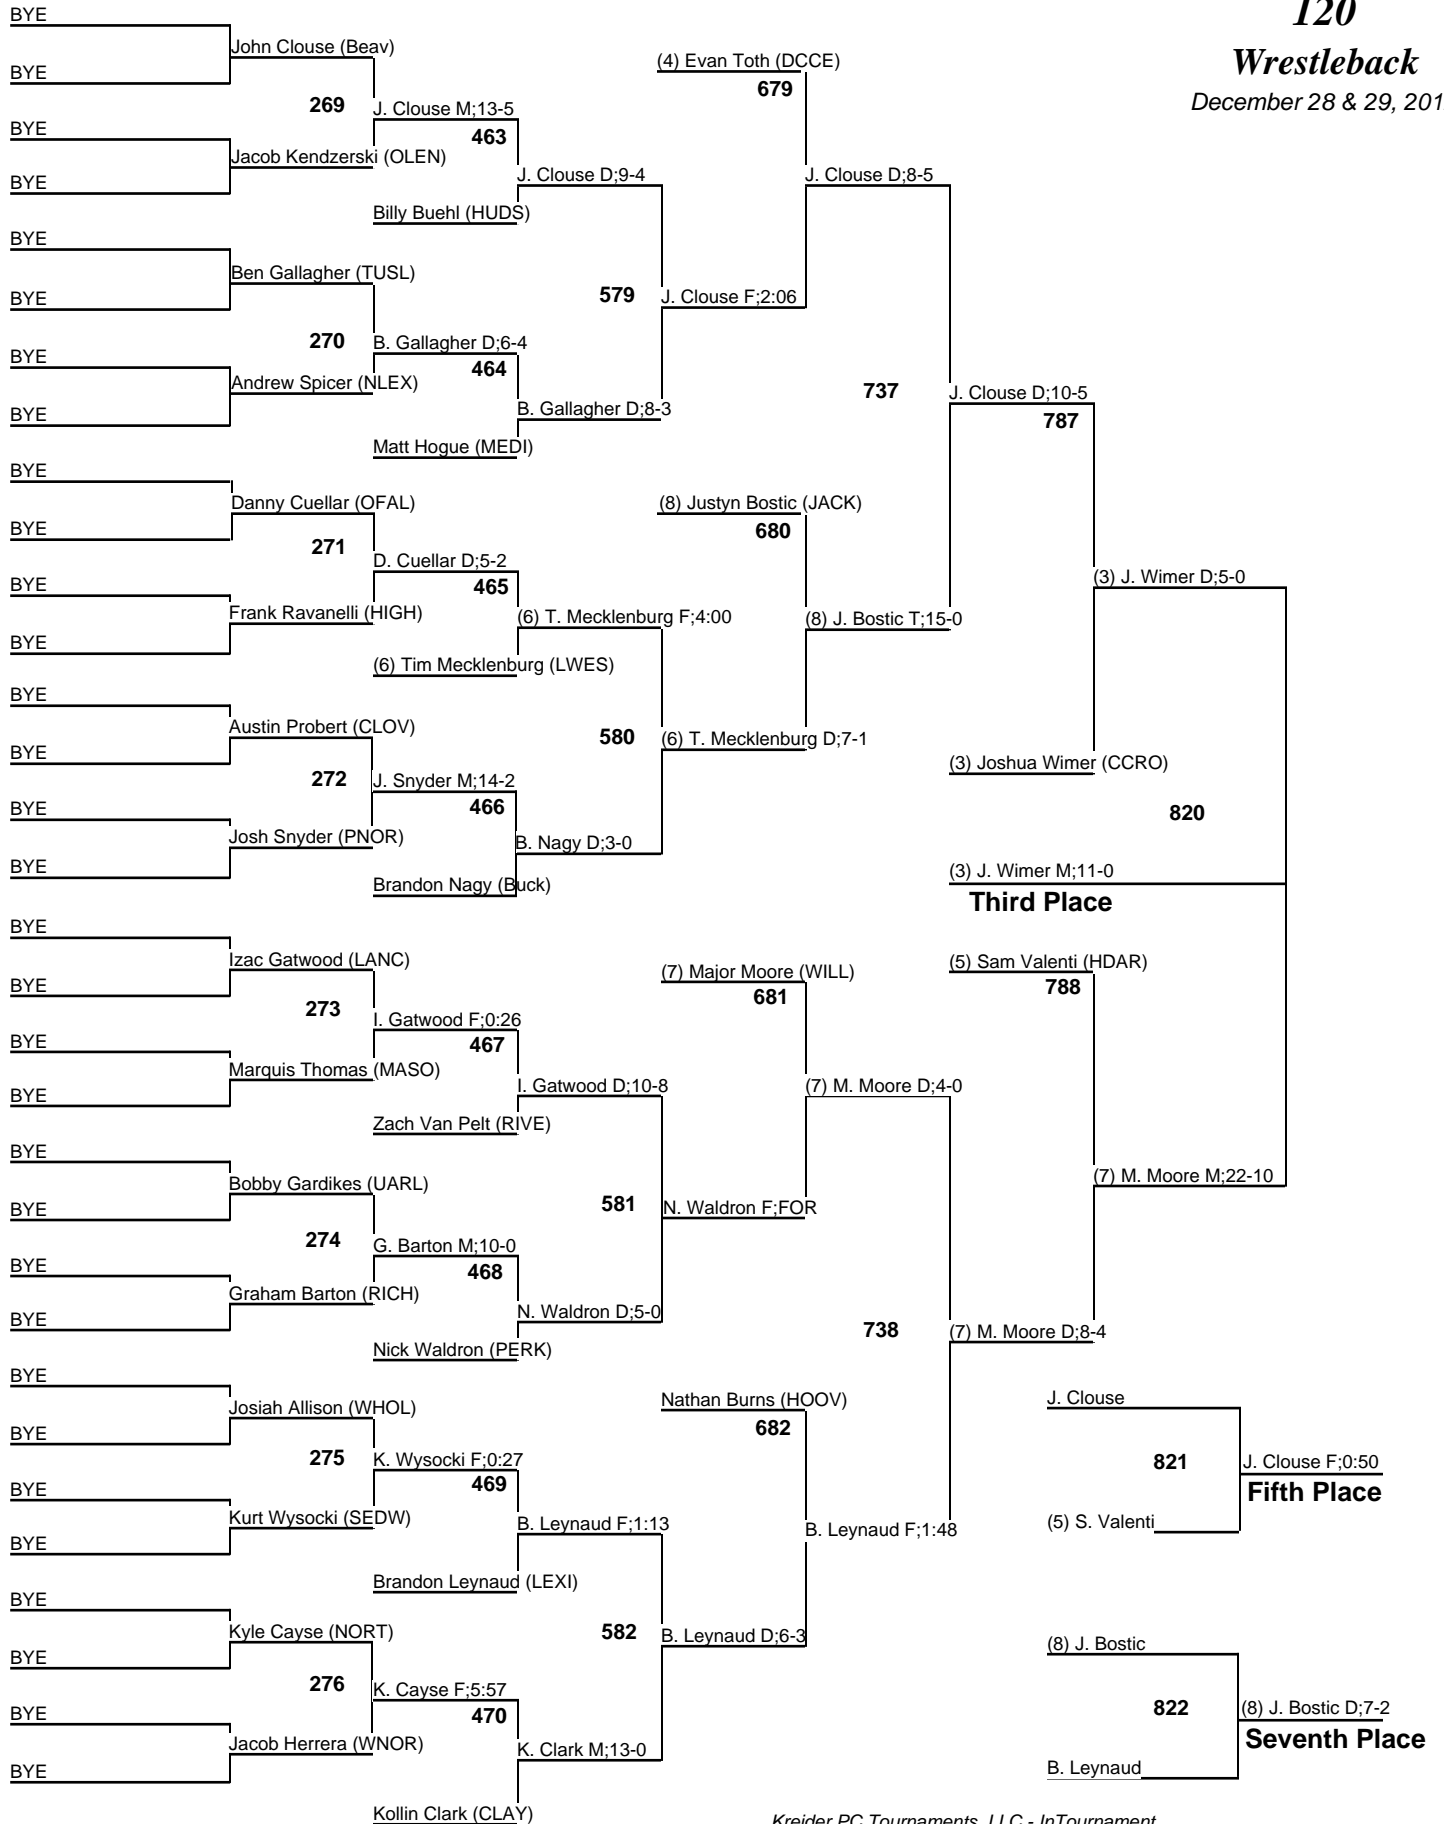

38th Annual Medina Invitational Tournament

106

Championship

December 28 & 29, 2012

38th Annual Medina Invitational Tournament

106

Wrestleback

December 28 & 29, 2012

38th Annual Medina Invitational Tournament

113

Championship

December 28 & 29, 2012

38th Annual Medina Invitational Tournament

113

Wrestleback

December 28 & 29, 2012

38th Annual Medina Invitational Tournament

120

Championship

December 28 & 29, 2012

38th Annual Medina Invitational Tournament

120

Wrestleback

December 28 & 29, 2012