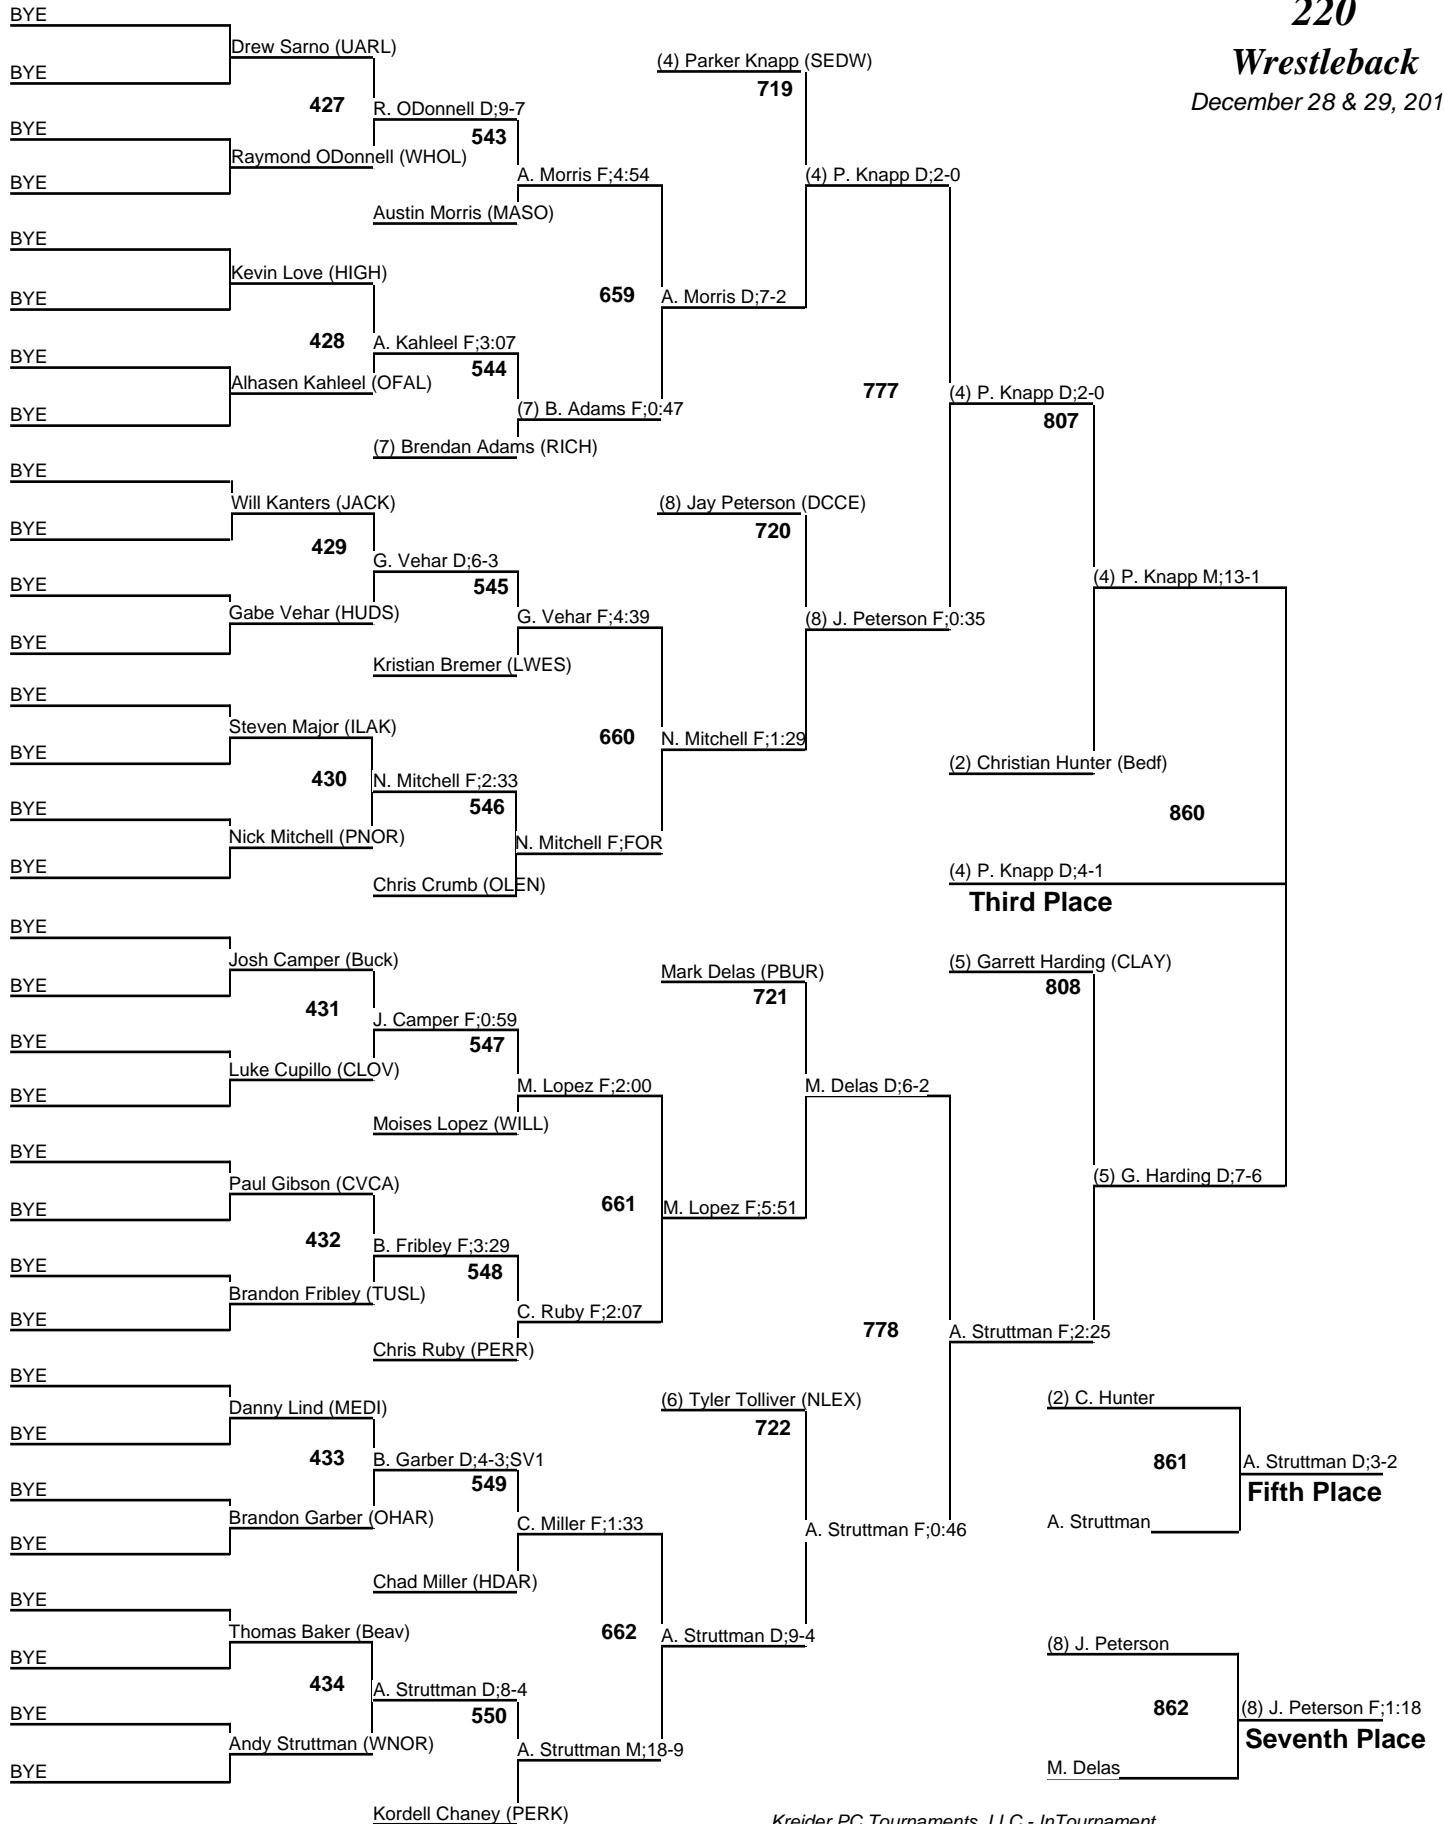

38th Annual Medina Invitational Tournament

220

Wrestleback

December 28 & 29, 2012