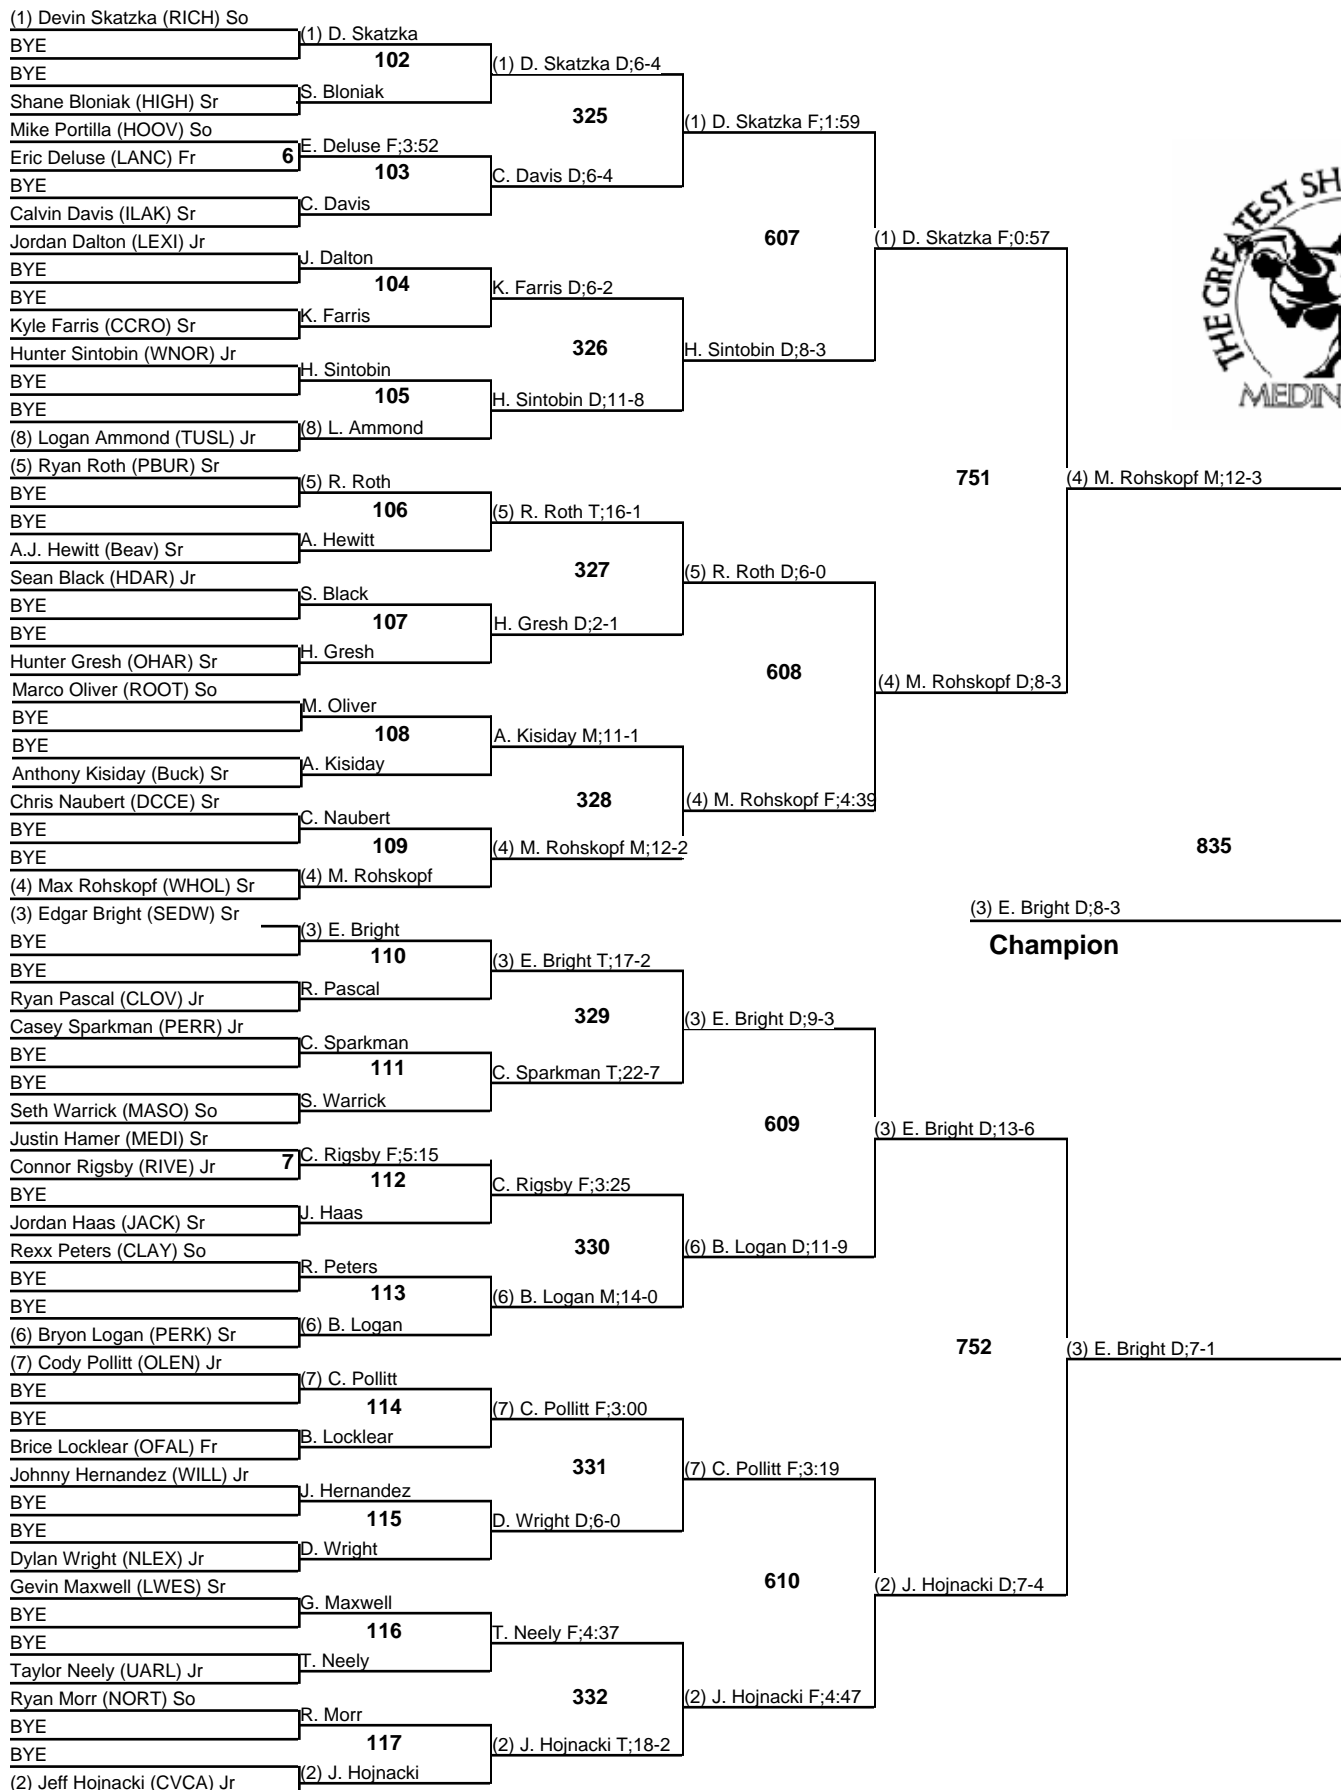

138

Wrestleback

December 28 & 29, 2012

38th Annual Medina Invitational Tournament

145

Championship

December 28 & 29, 2012

38th Annual Medina Invitational Tournament