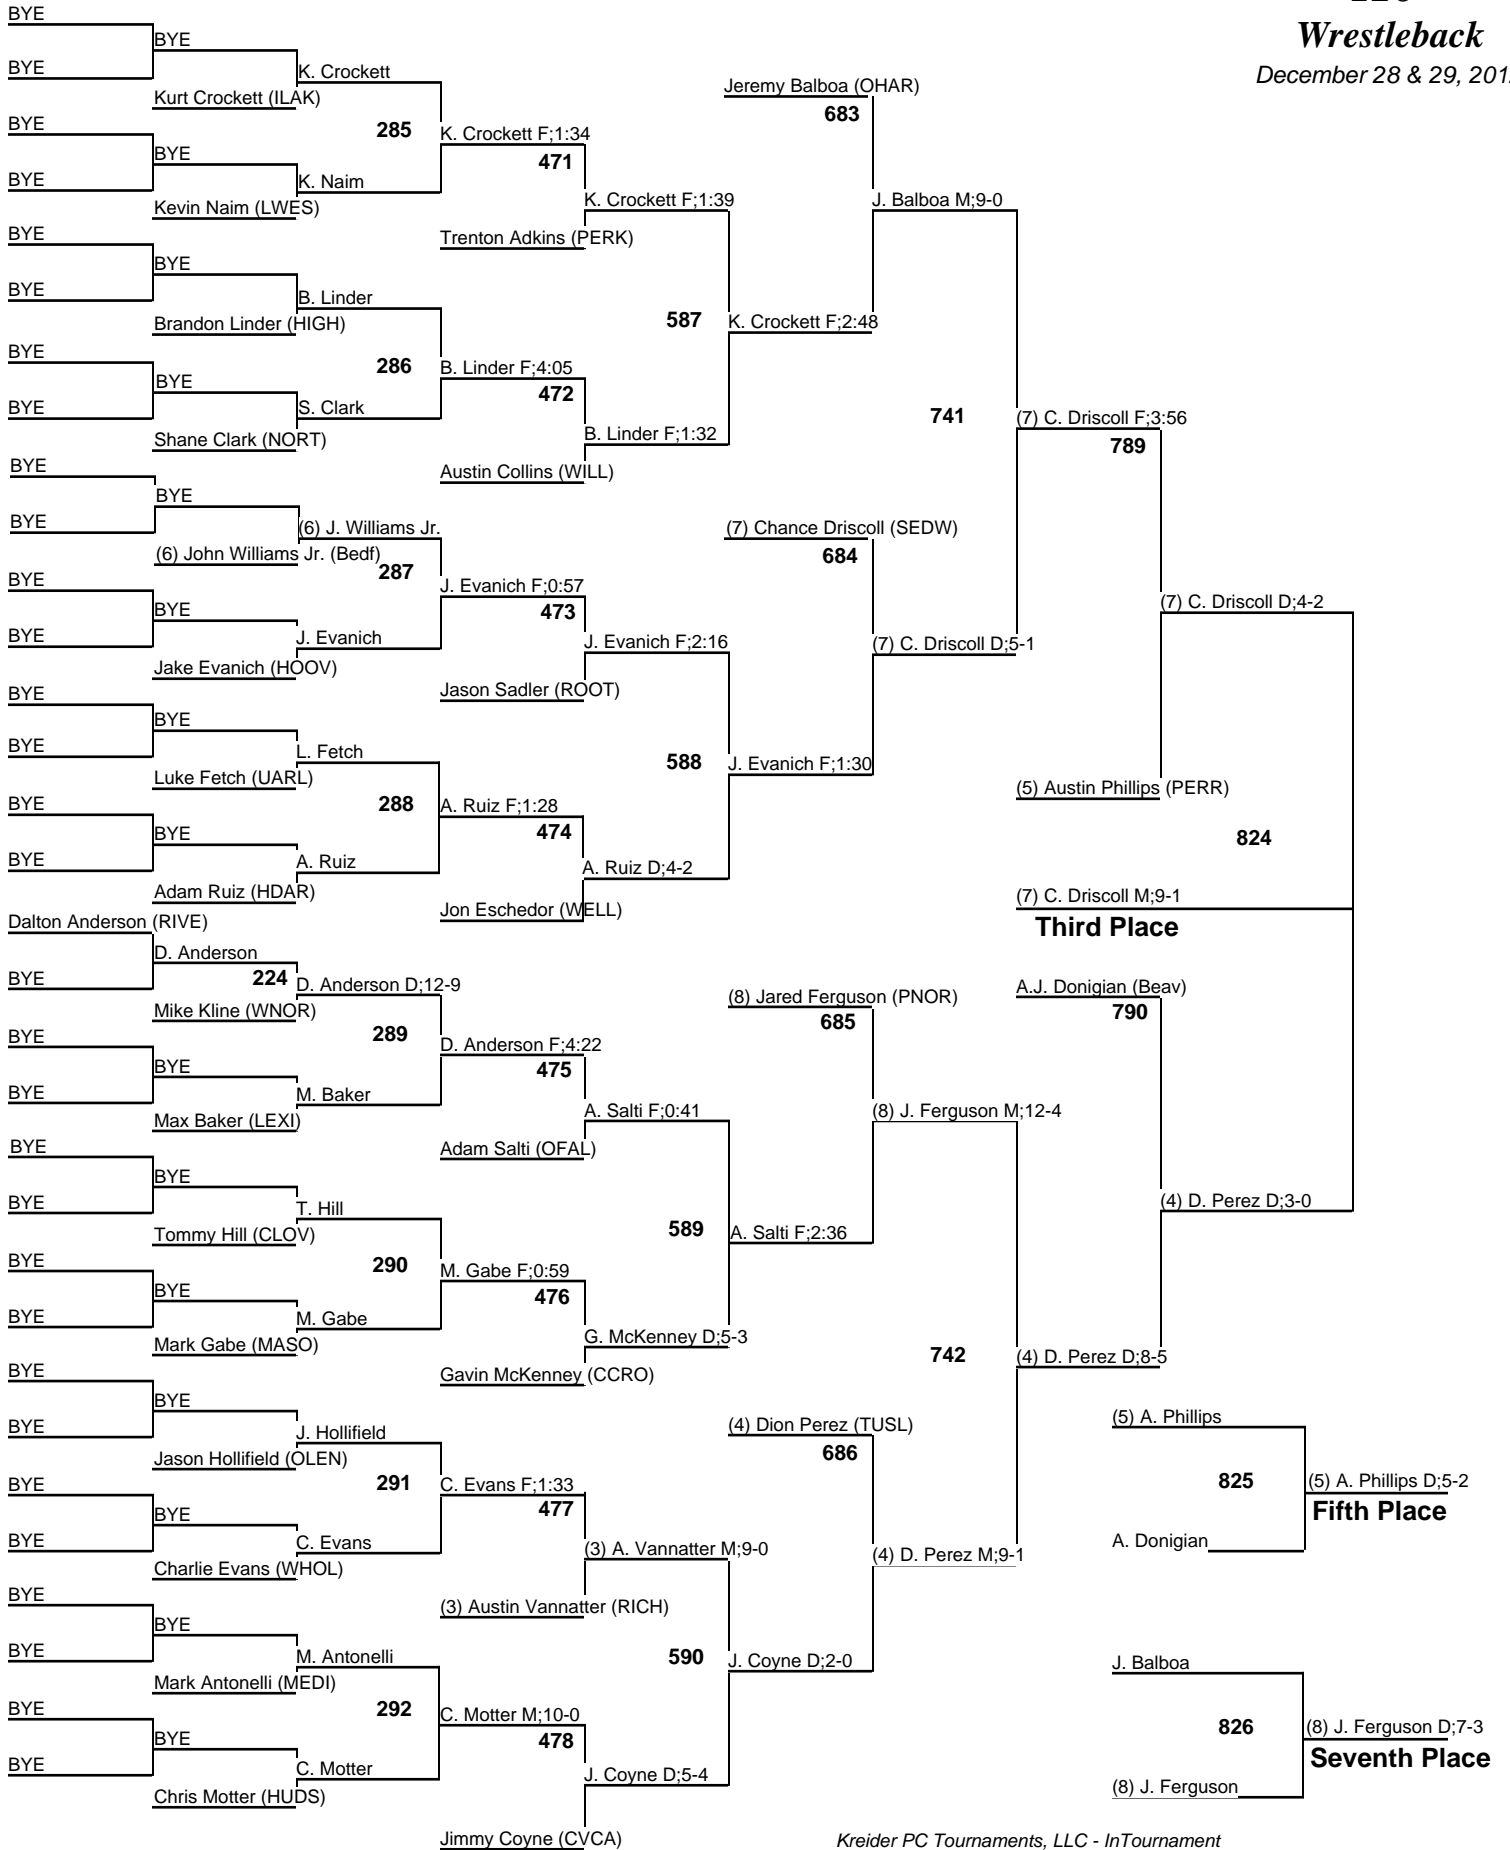

38th Annual Medina Invitational Tournament

120

Championship

December 28 & 29, 2012

38th Annual Medina Invitational Tournament

120

Wrestleback

December 28 & 29, 2012

38th Annual Medina Invitational Tournament

126

Championship

December 28 & 29, 2012

38th Annual Medina Invitational Tournament

126

Wrestleback

December 28 & 29, 2012