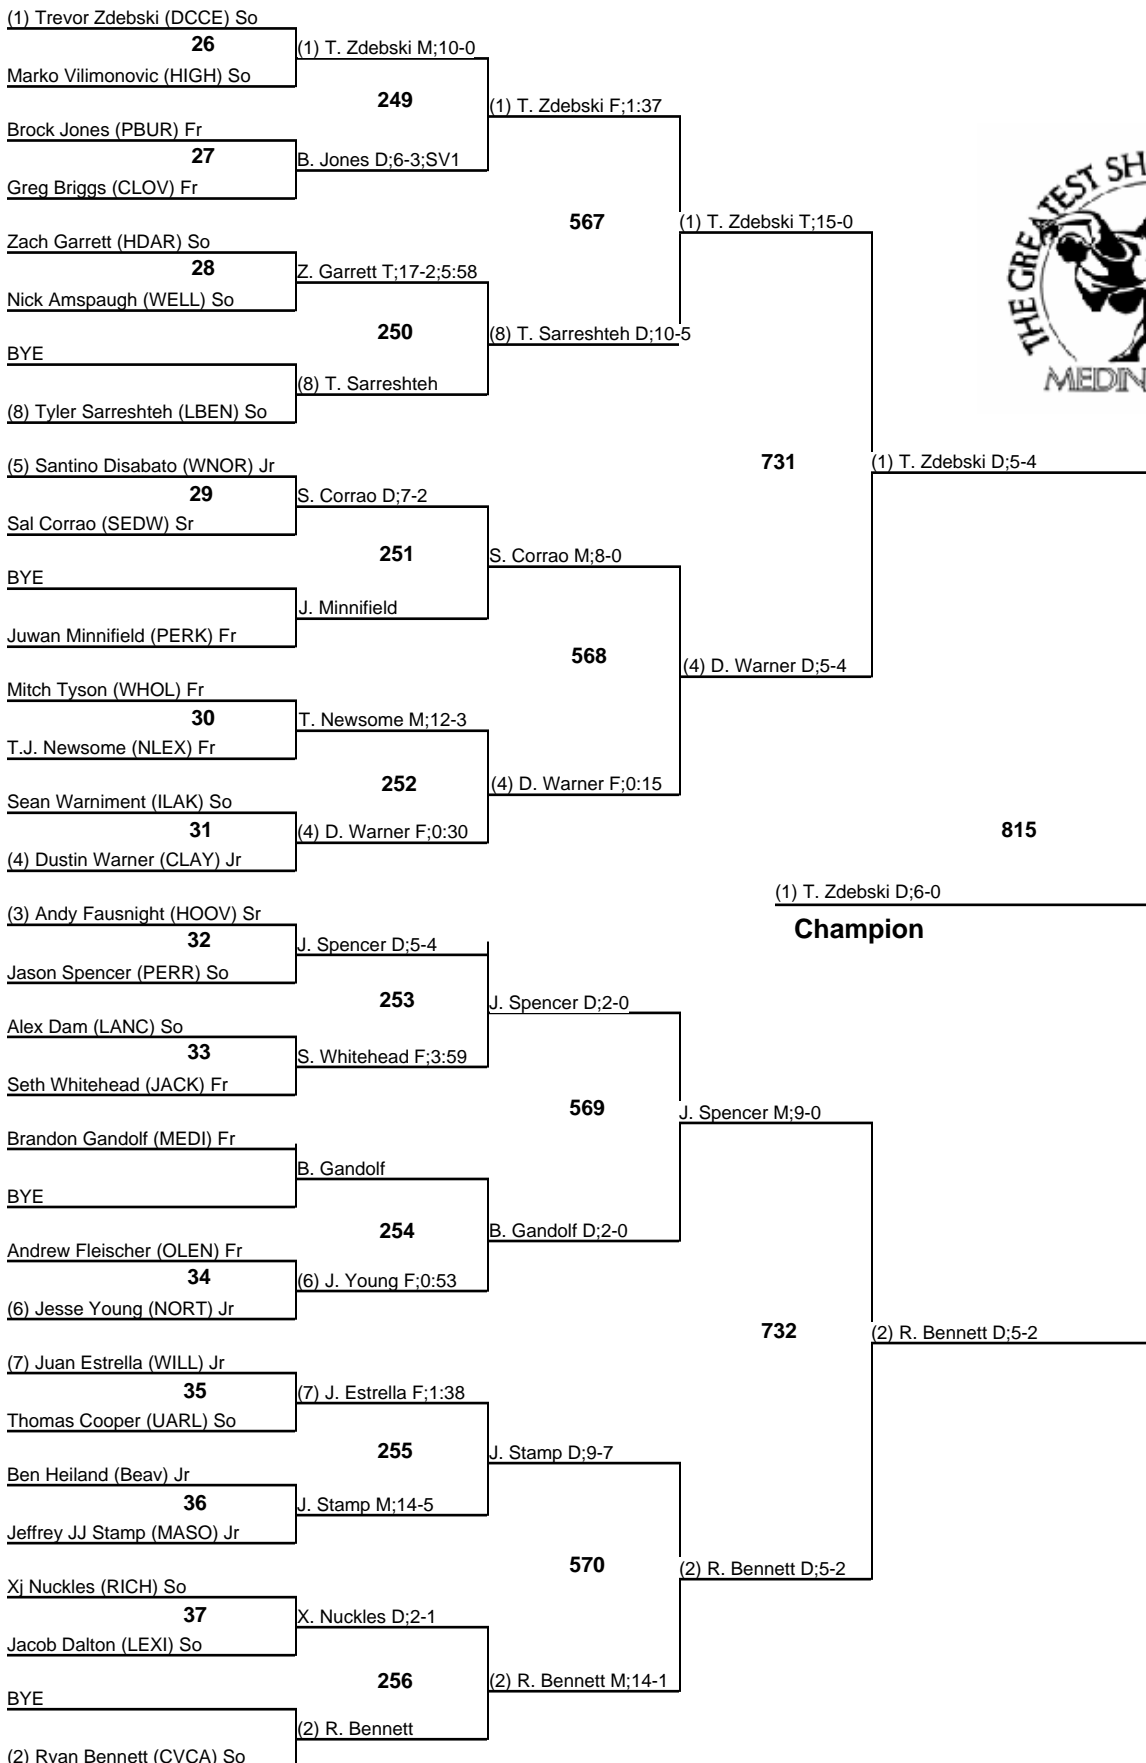

38th Annual Medina Invitational Tournament

106

Championship

December 28 & 29, 2012

38th Annual Medina Invitational Tournament

106

Wrestleback

December 28 & 29, 2012

38th Annual Medina Invitational Tournament

113

Championship

December 28 & 29, 2012

38th Annual Medina Invitational Tournament

113

Wrestleback

December 28 & 29, 2012

38th Annual Medina Invitational Tournament

120

Championship

December 28 & 29, 2012

38th Annual Medina Invitational Tournament

120

Wrestleback

December 28 & 29, 2012