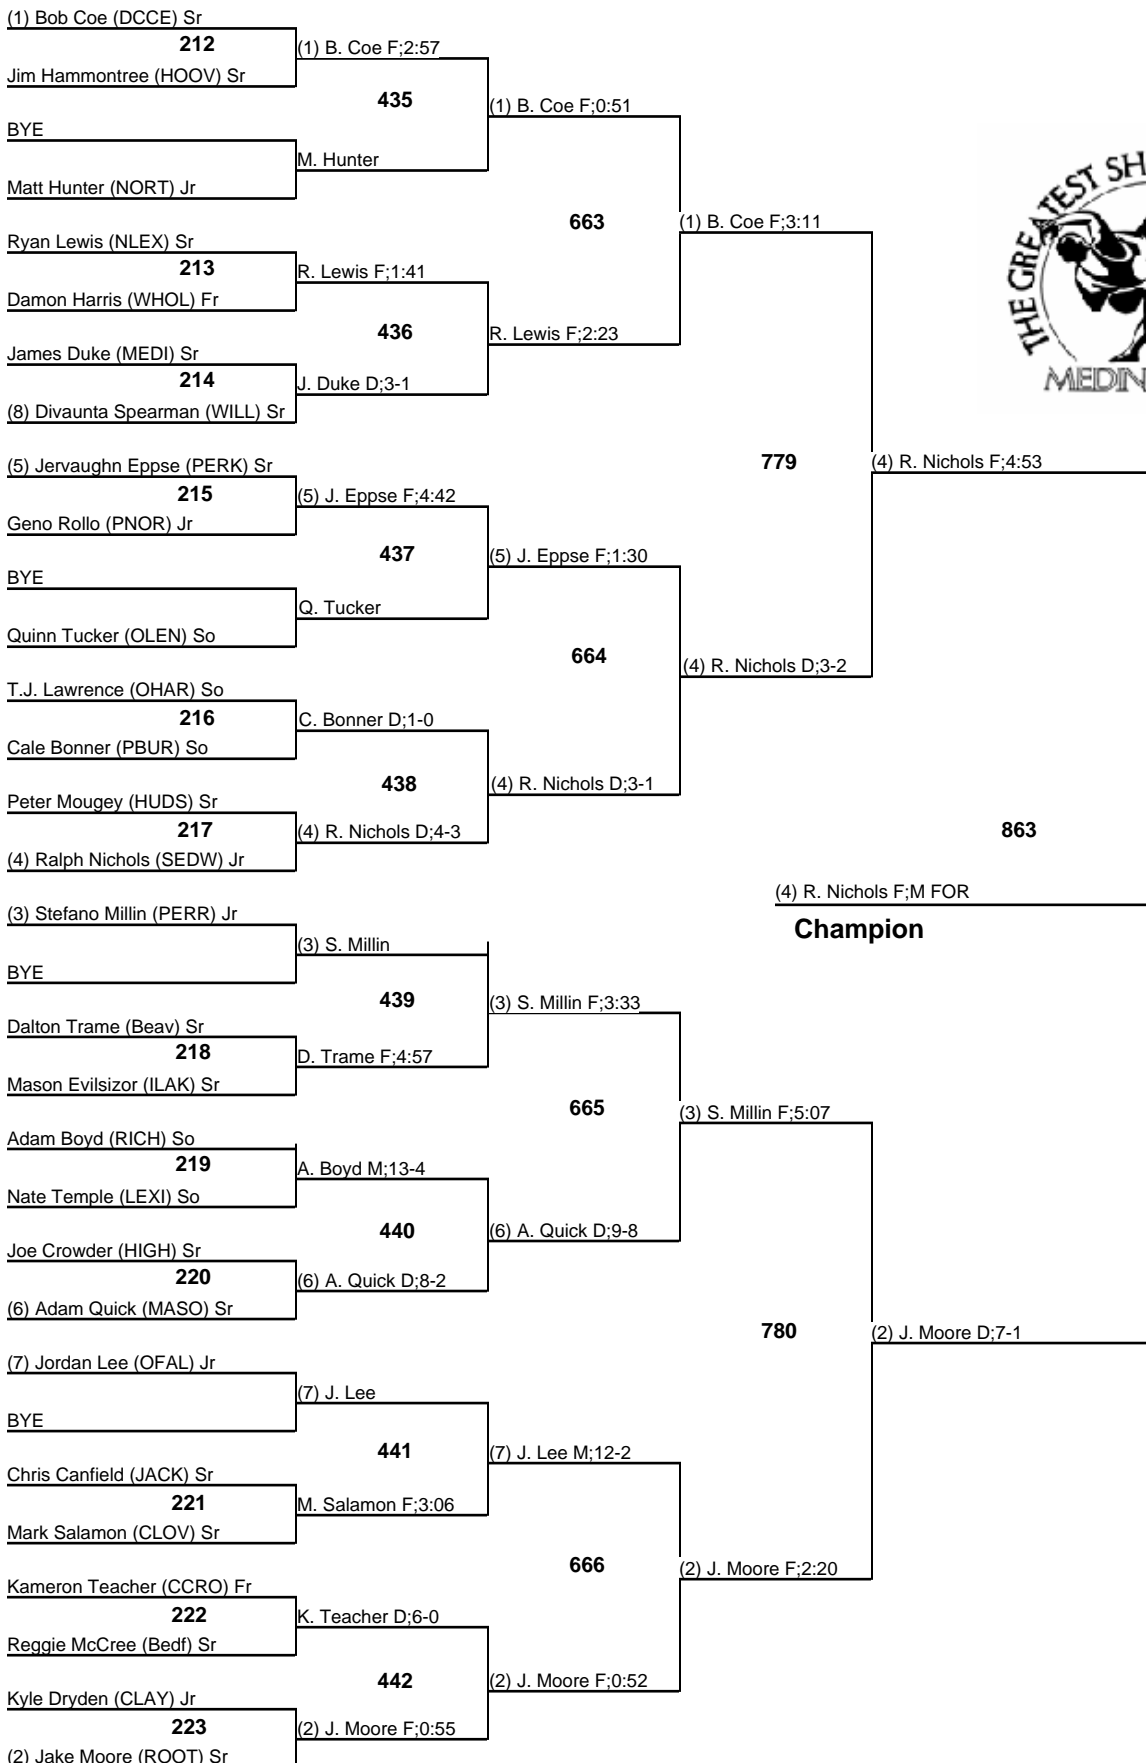

38th Annual Medina Invitational Tournament

285

Championship

December 28 & 29, 2012