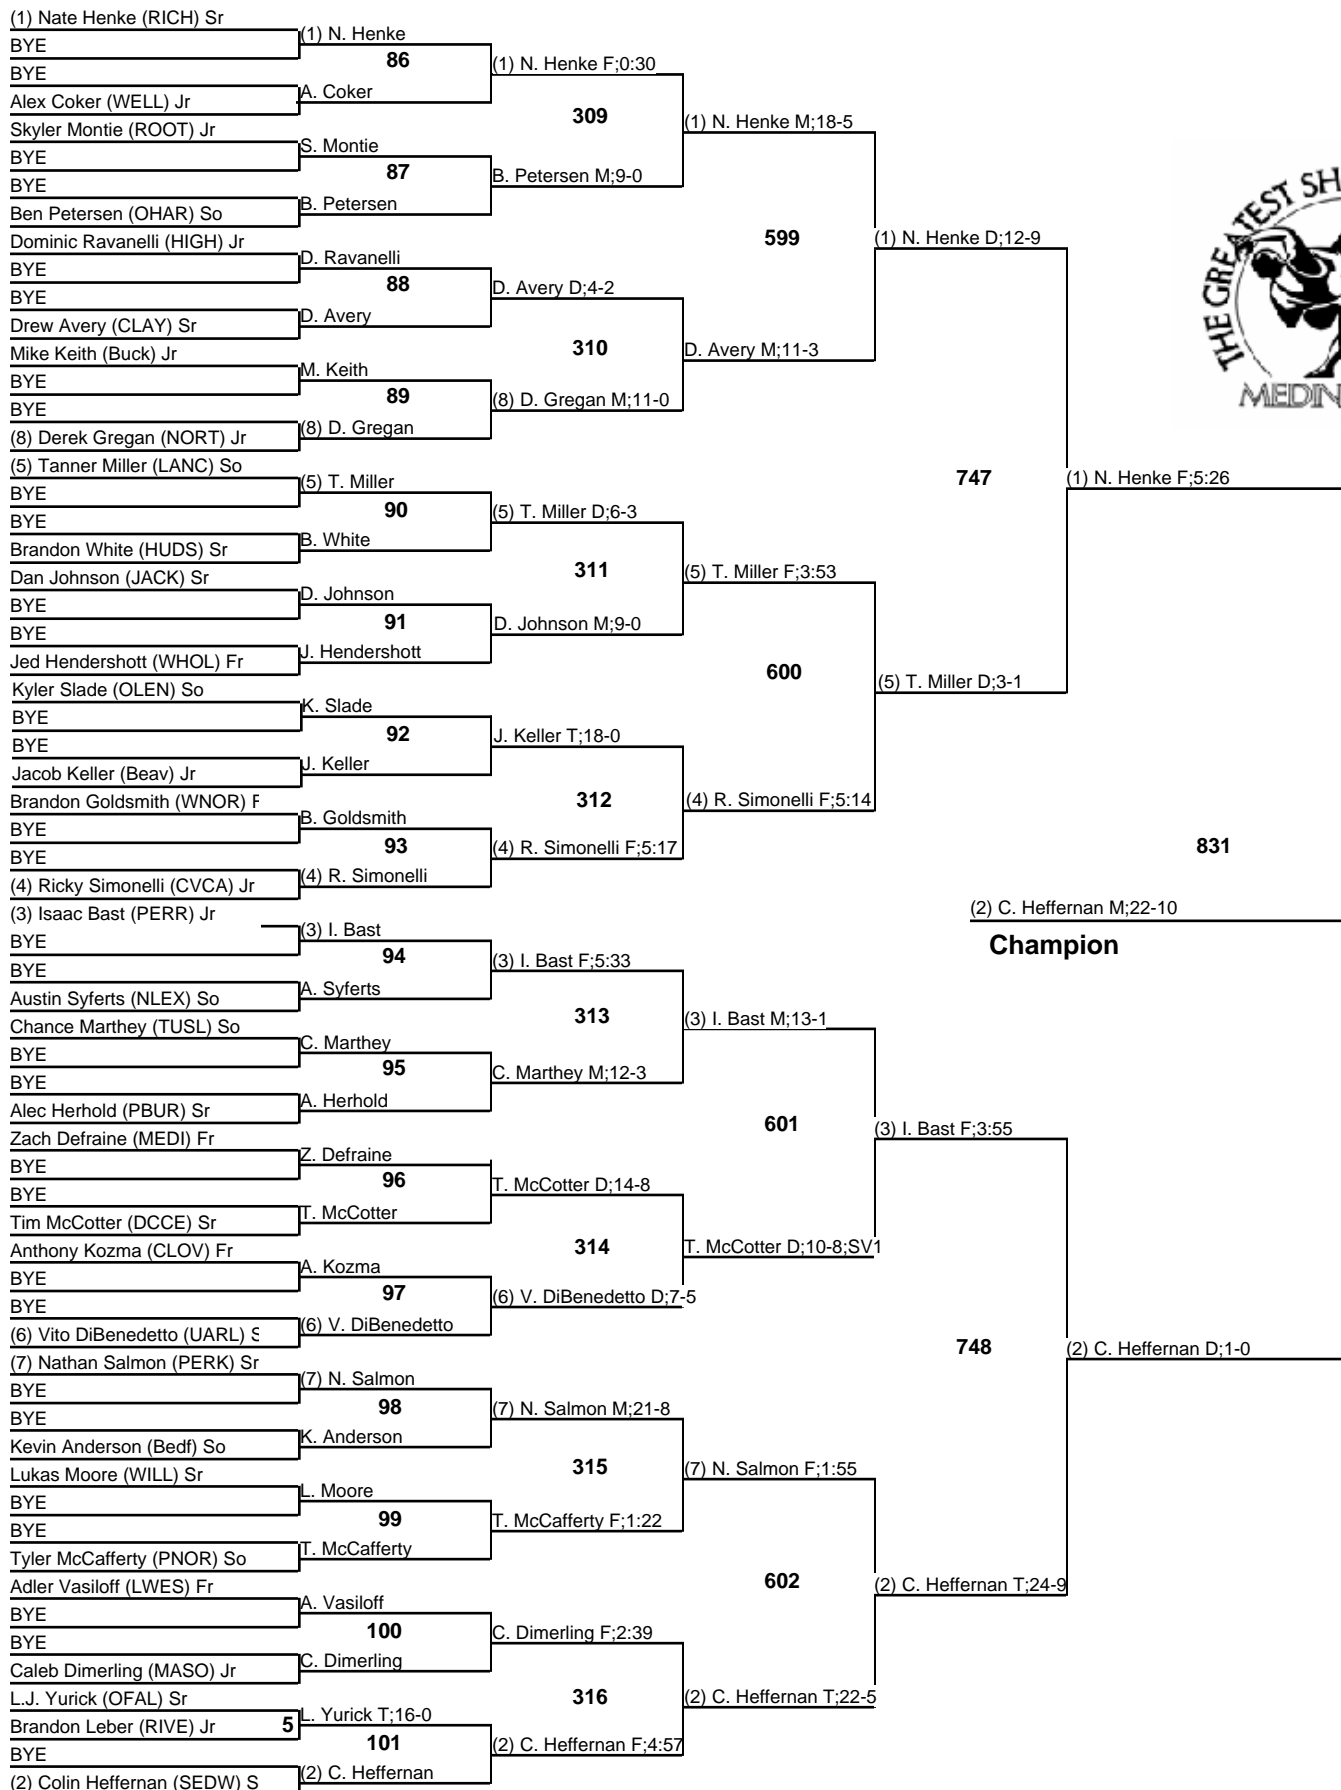

132

Wrestleback

December 28 & 29, 2012

38th Annual Medina Invitational Tournament

138

Championship

December 28 & 29, 2012

38th Annual Medina Invitational Tournament