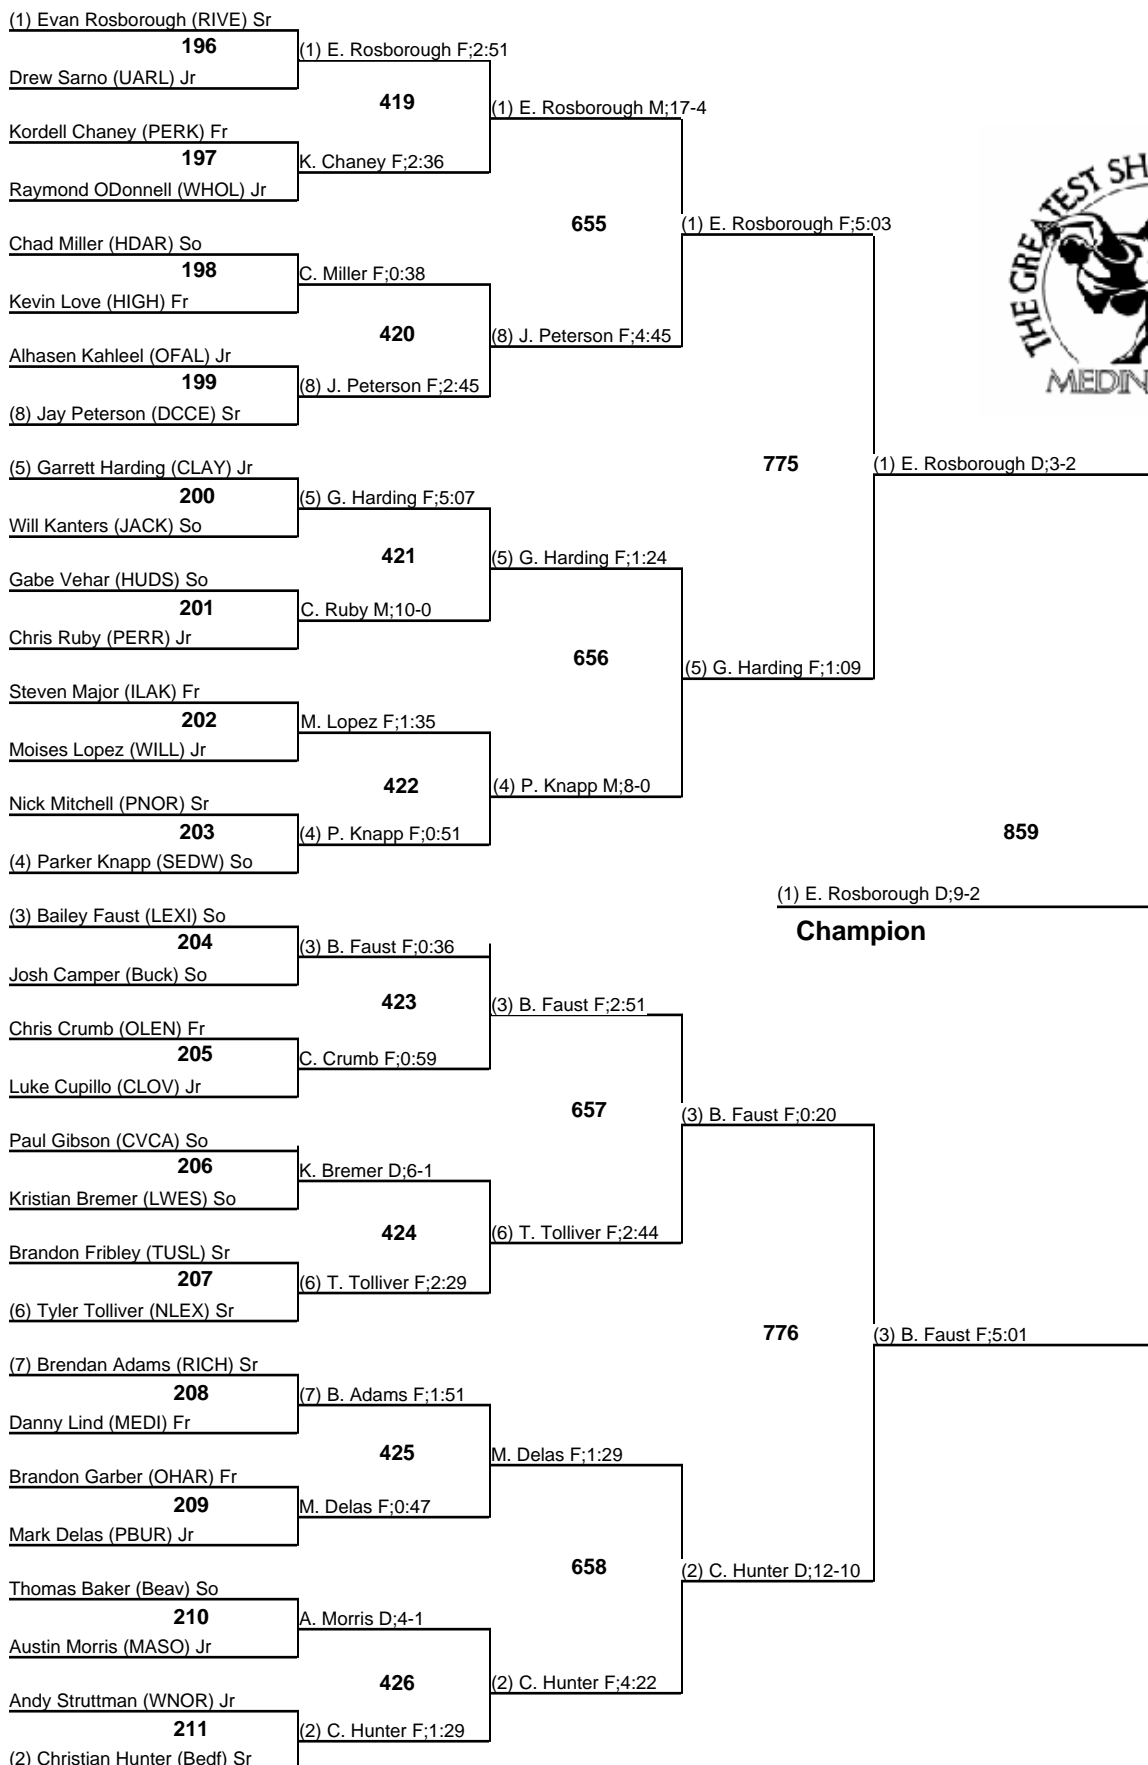

38th Annual Medina Invitational Tournament

220

Championship

December 28 & 29, 2012