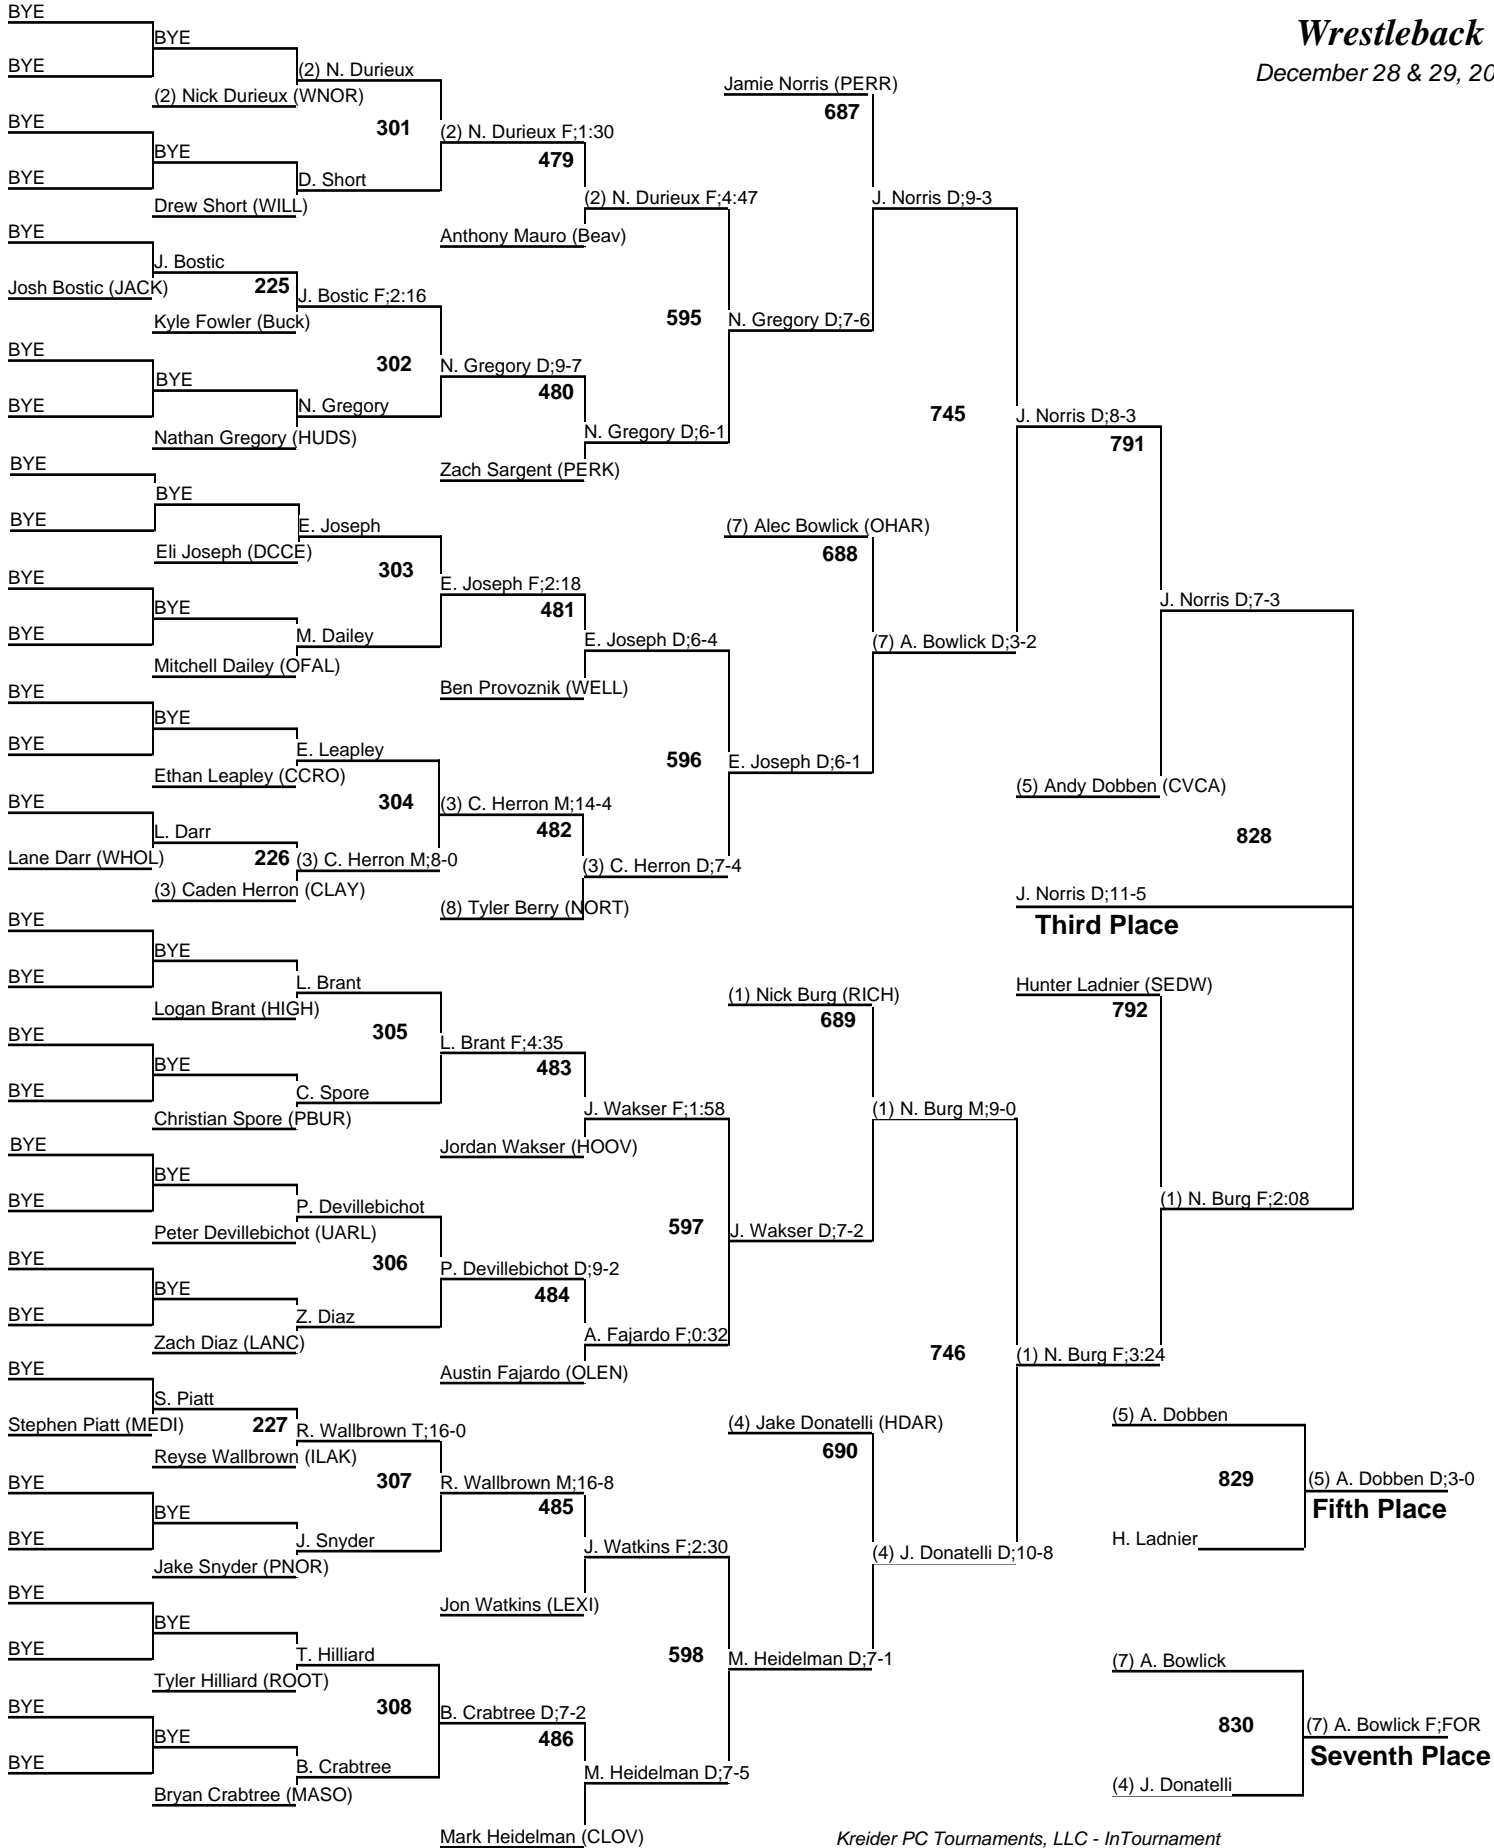

38th Annual Medina Invitational Tournament

132

Wrestleback

December 28 & 29, 2012