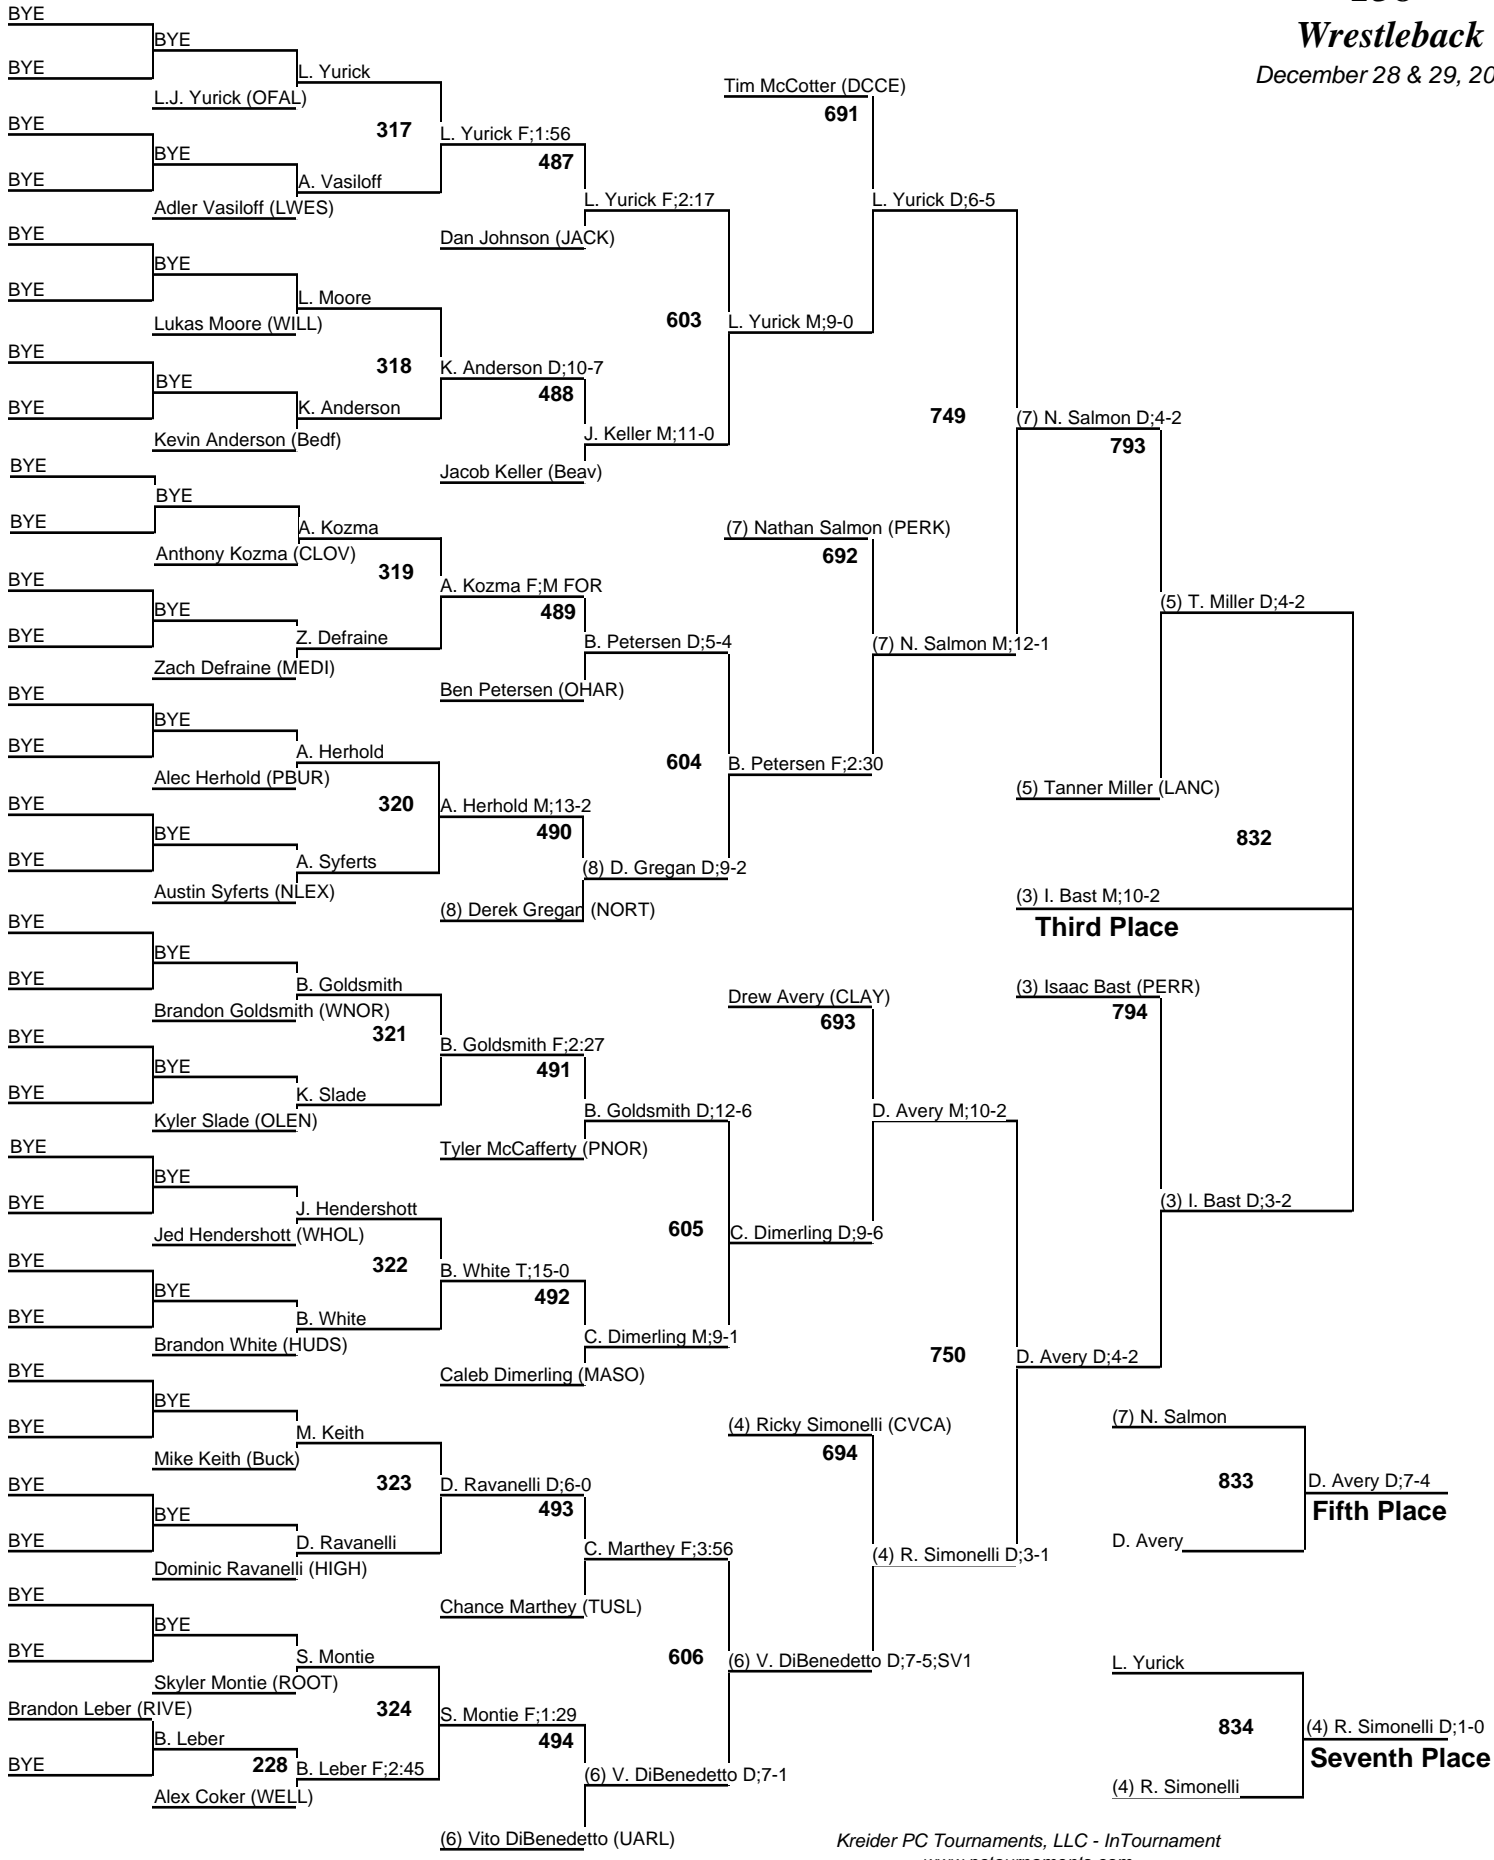

38th Annual Medina Invitational Tournament

138

Wrestleback

December 28 & 29, 2012