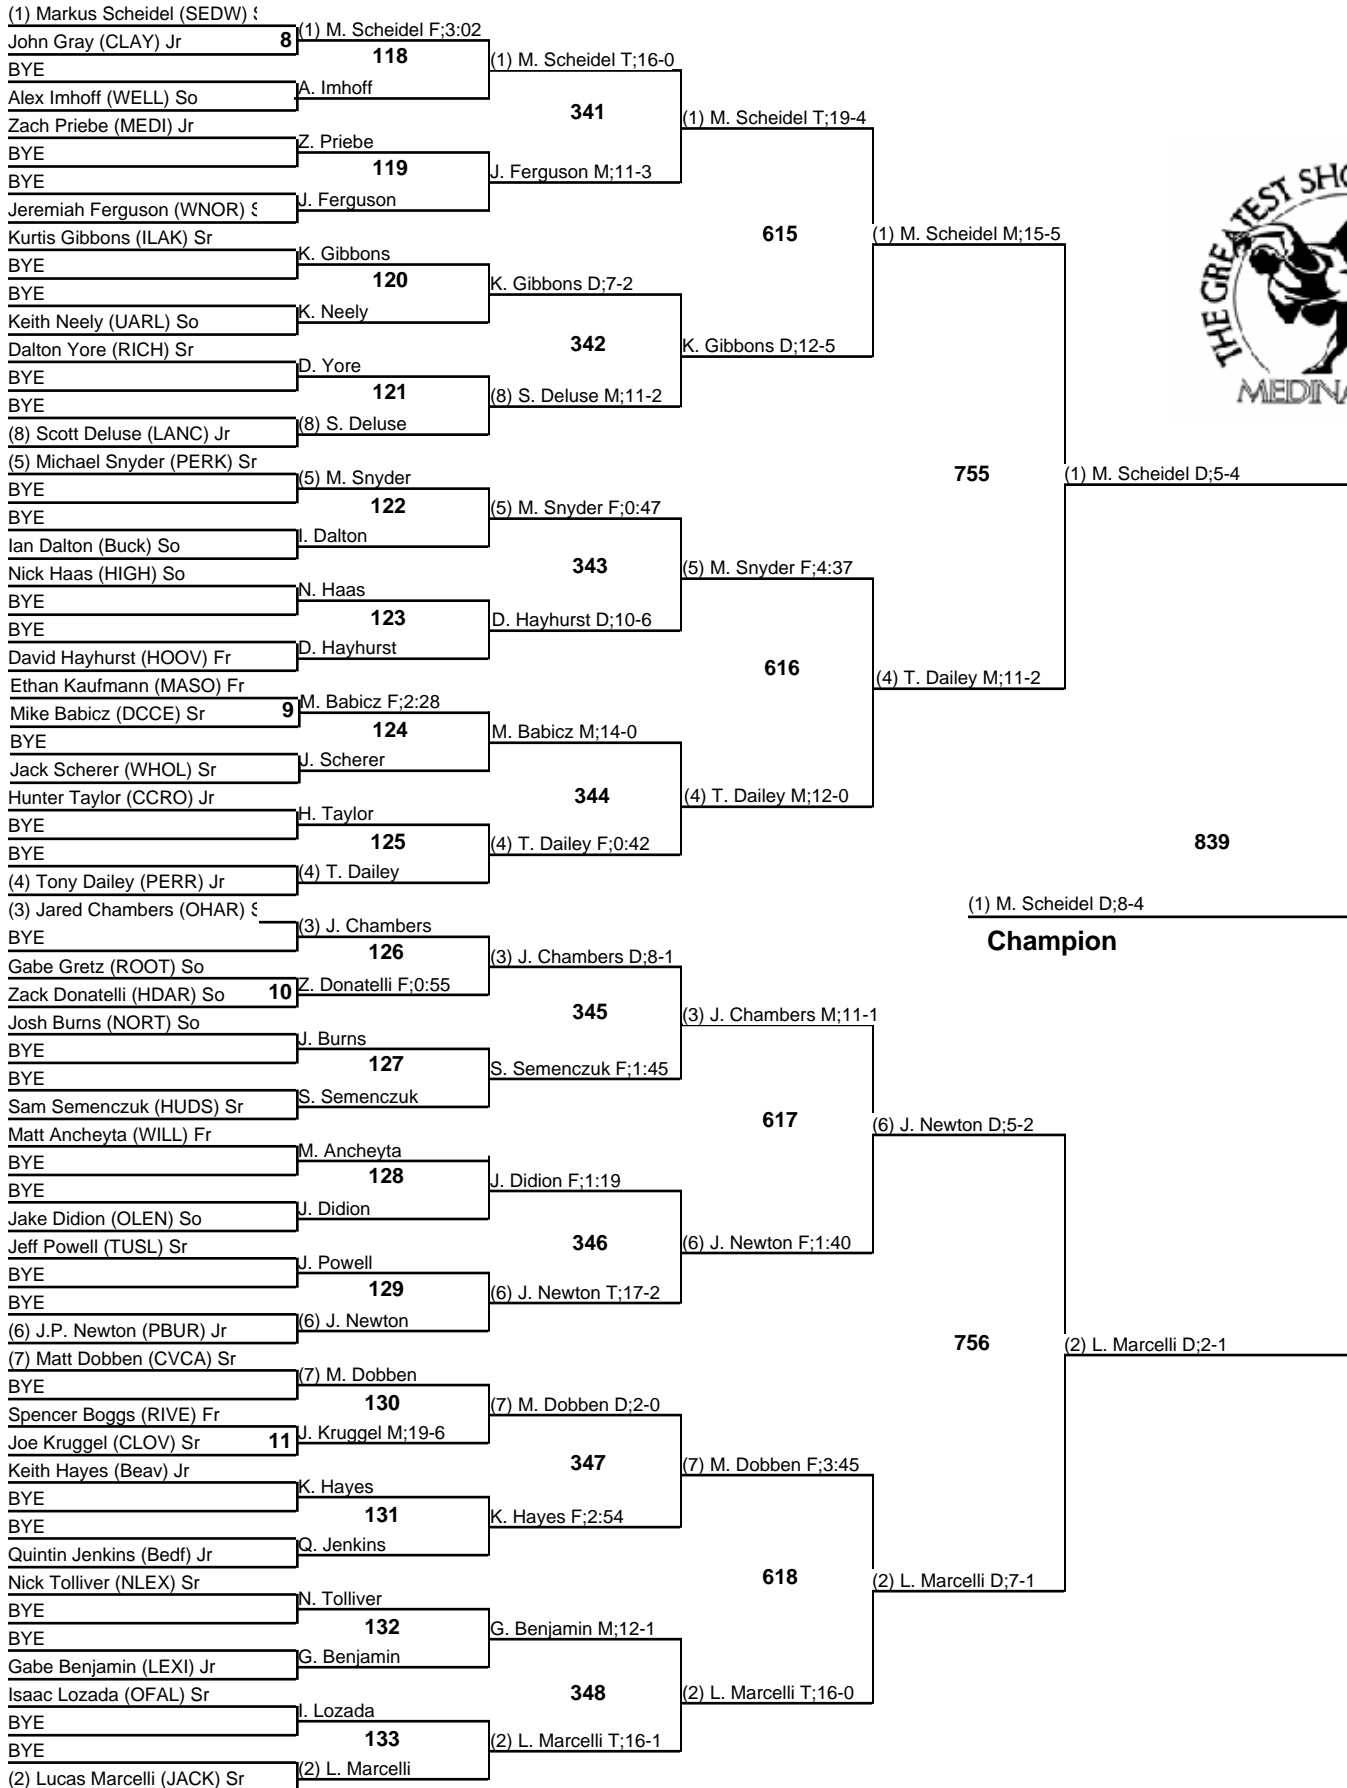

145

Wrestleback

December 28 & 29, 2012

38th Annual Medina Invitational Tournament

152

Championship

December 28 & 29, 2012

38th Annual Medina Invitational Tournament