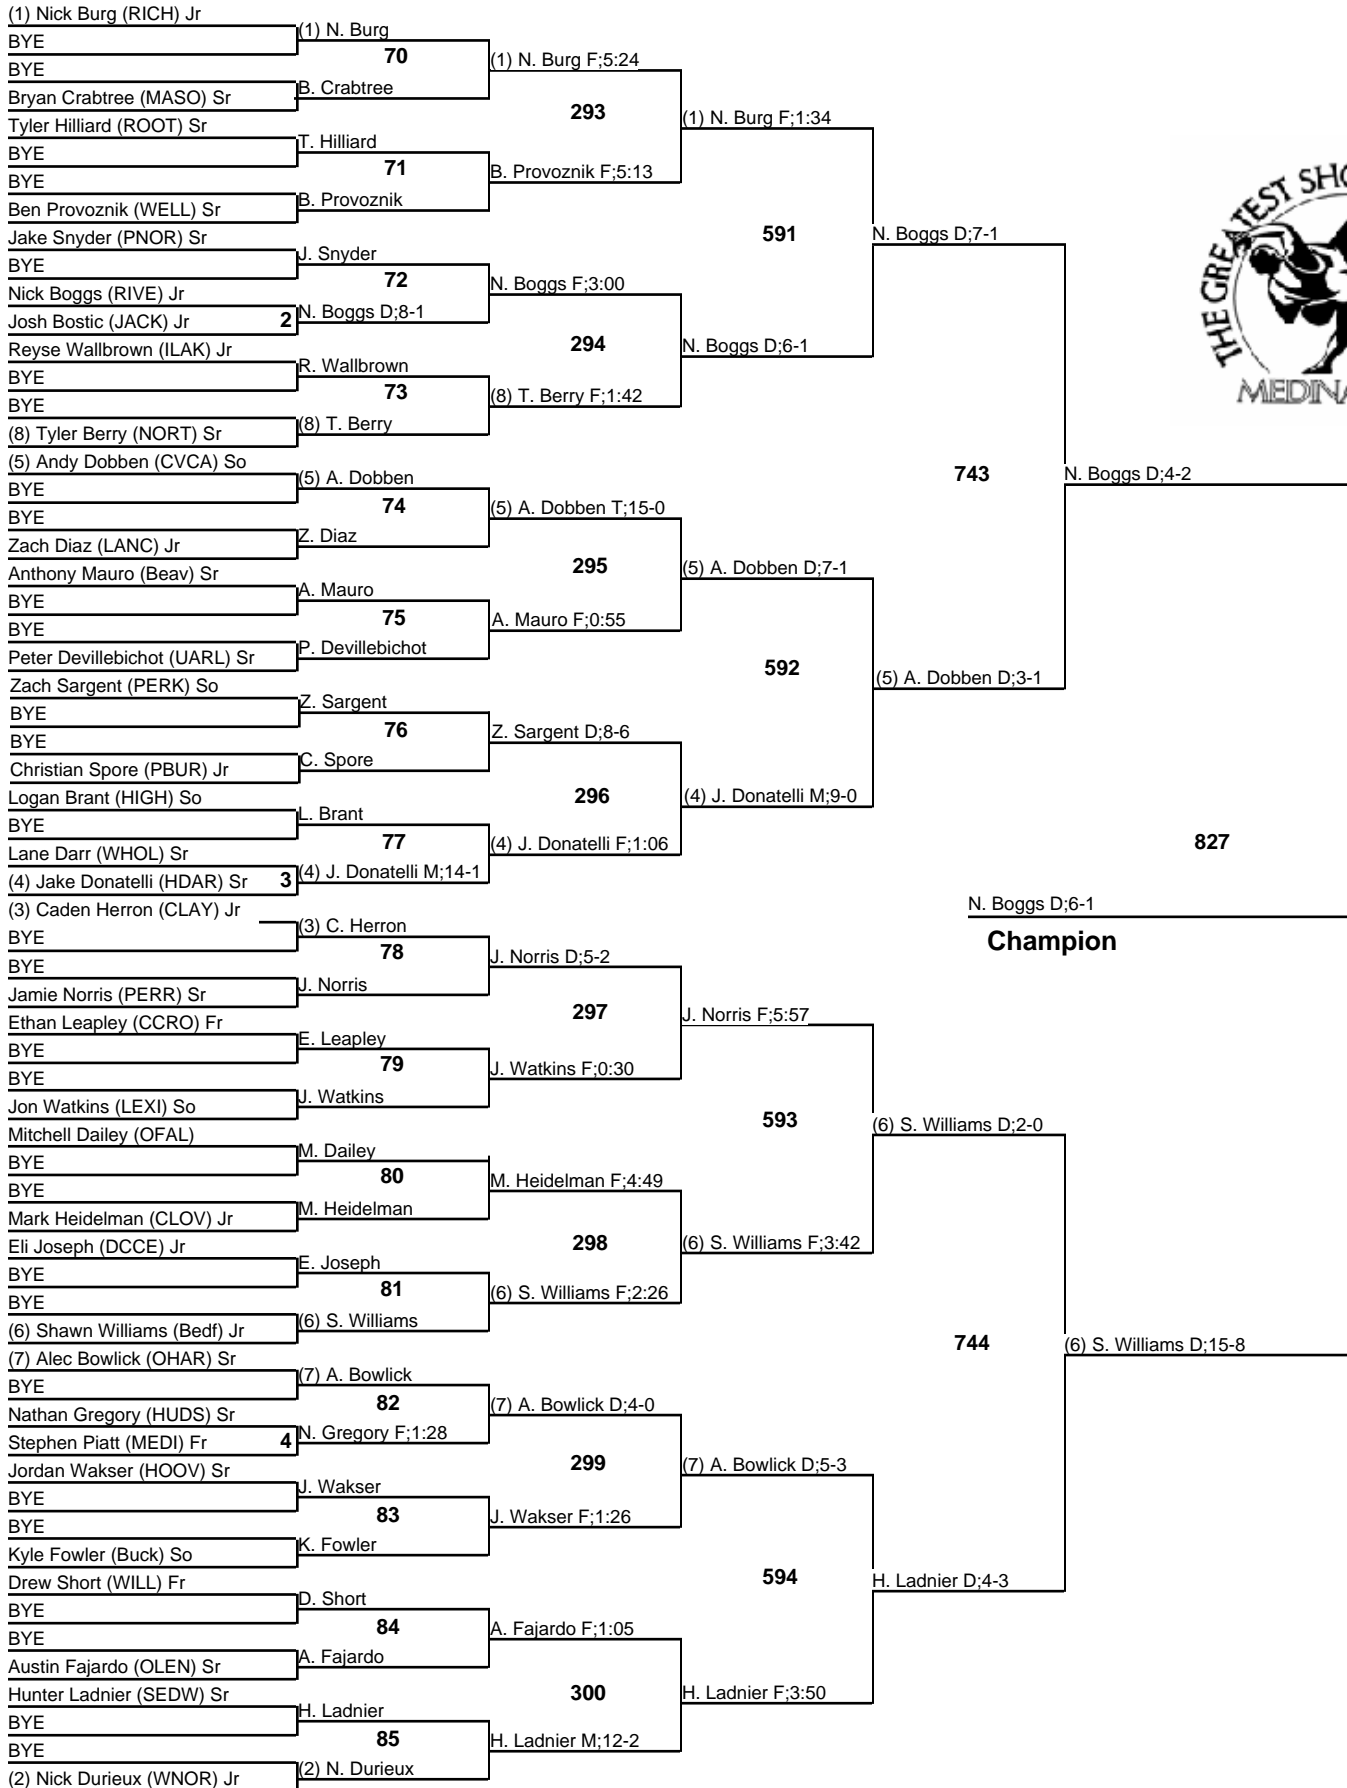

38th Annual Medina Invitational Tournament

132

Championship

December 28 & 29, 2012

N. Boggs D;6-1
Champion

827

744 (6) S. Williams D;15-8