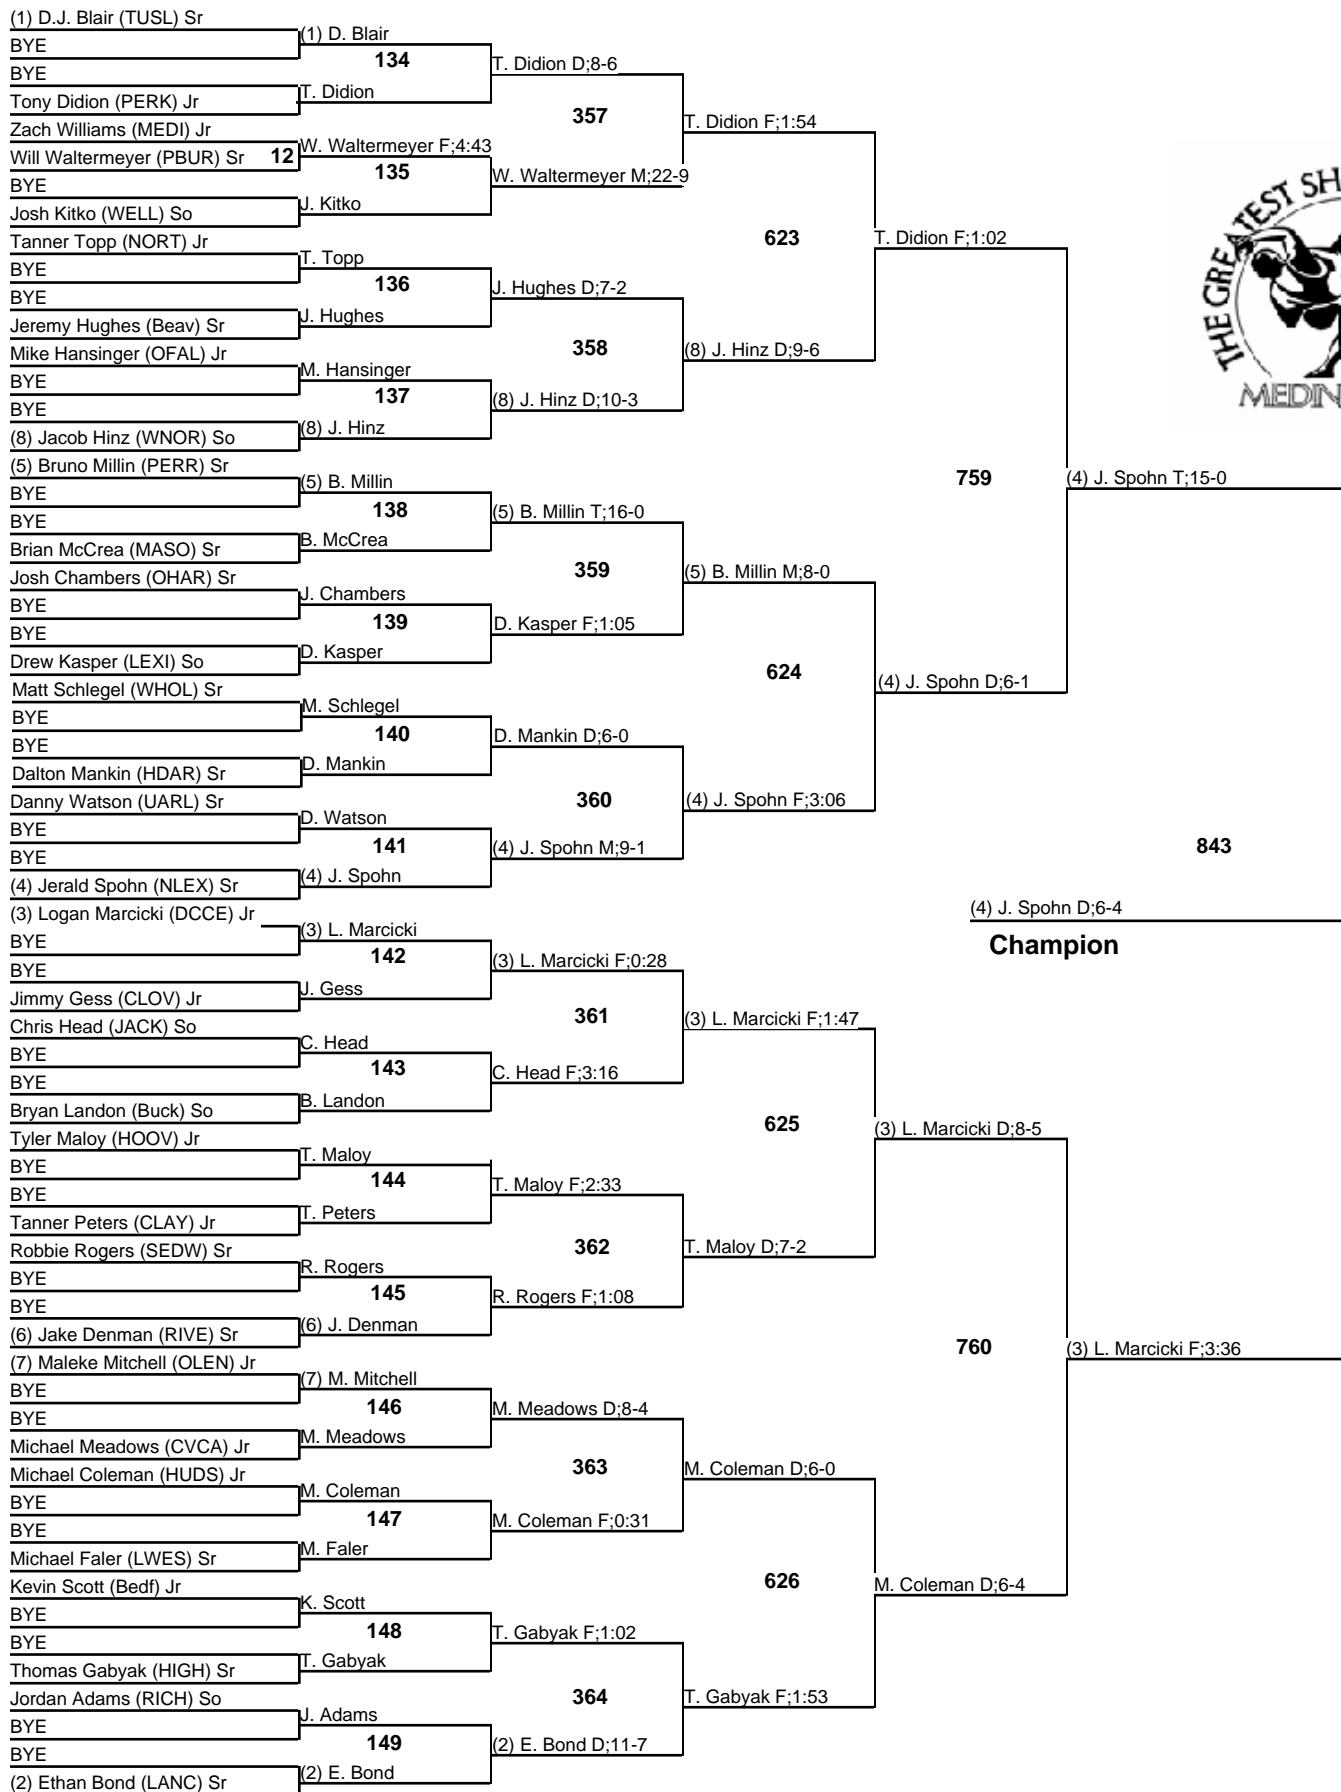

152

Wrestleback

December 28 & 29, 2012

38th Annual Medina Invitational Tournament

160

Championship

December 28 & 29, 2012

38th Annual Medina Invitational Tournament