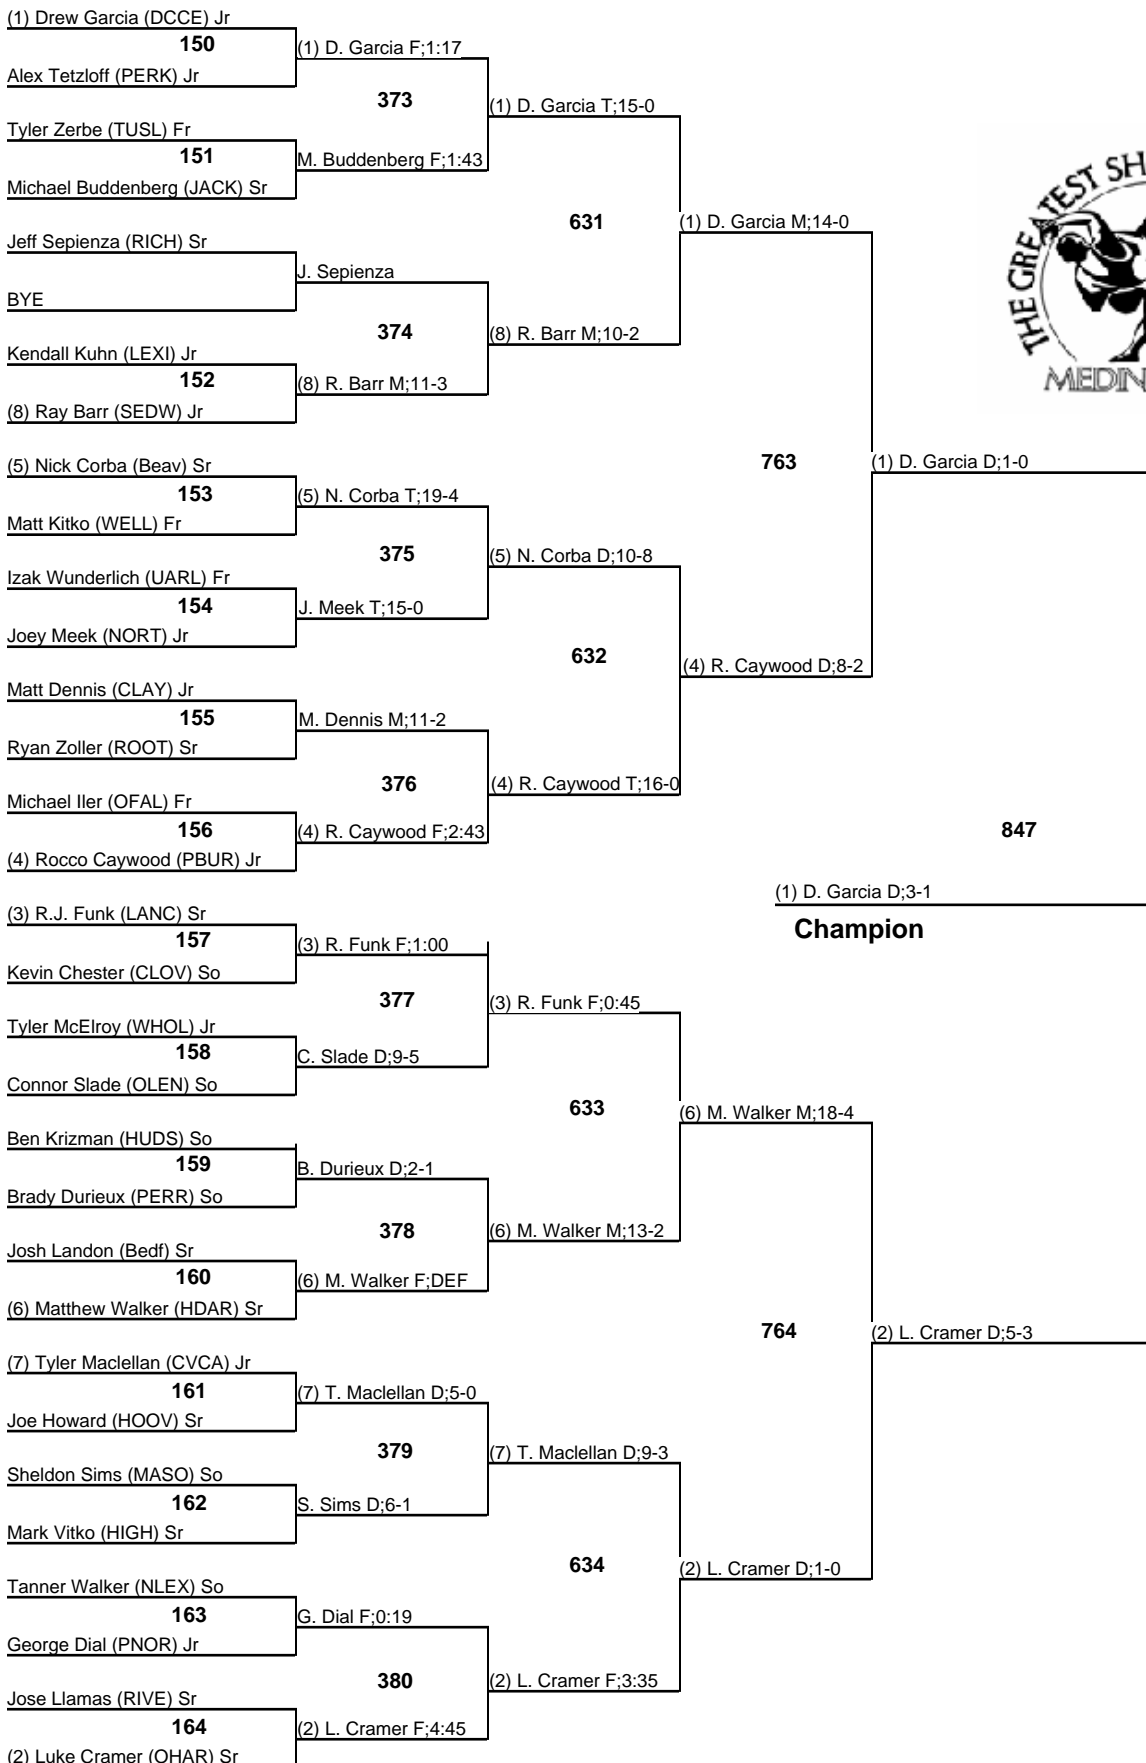

38th Annual Medina Invitational Tournament

170

Championship

December 28 & 29, 2012