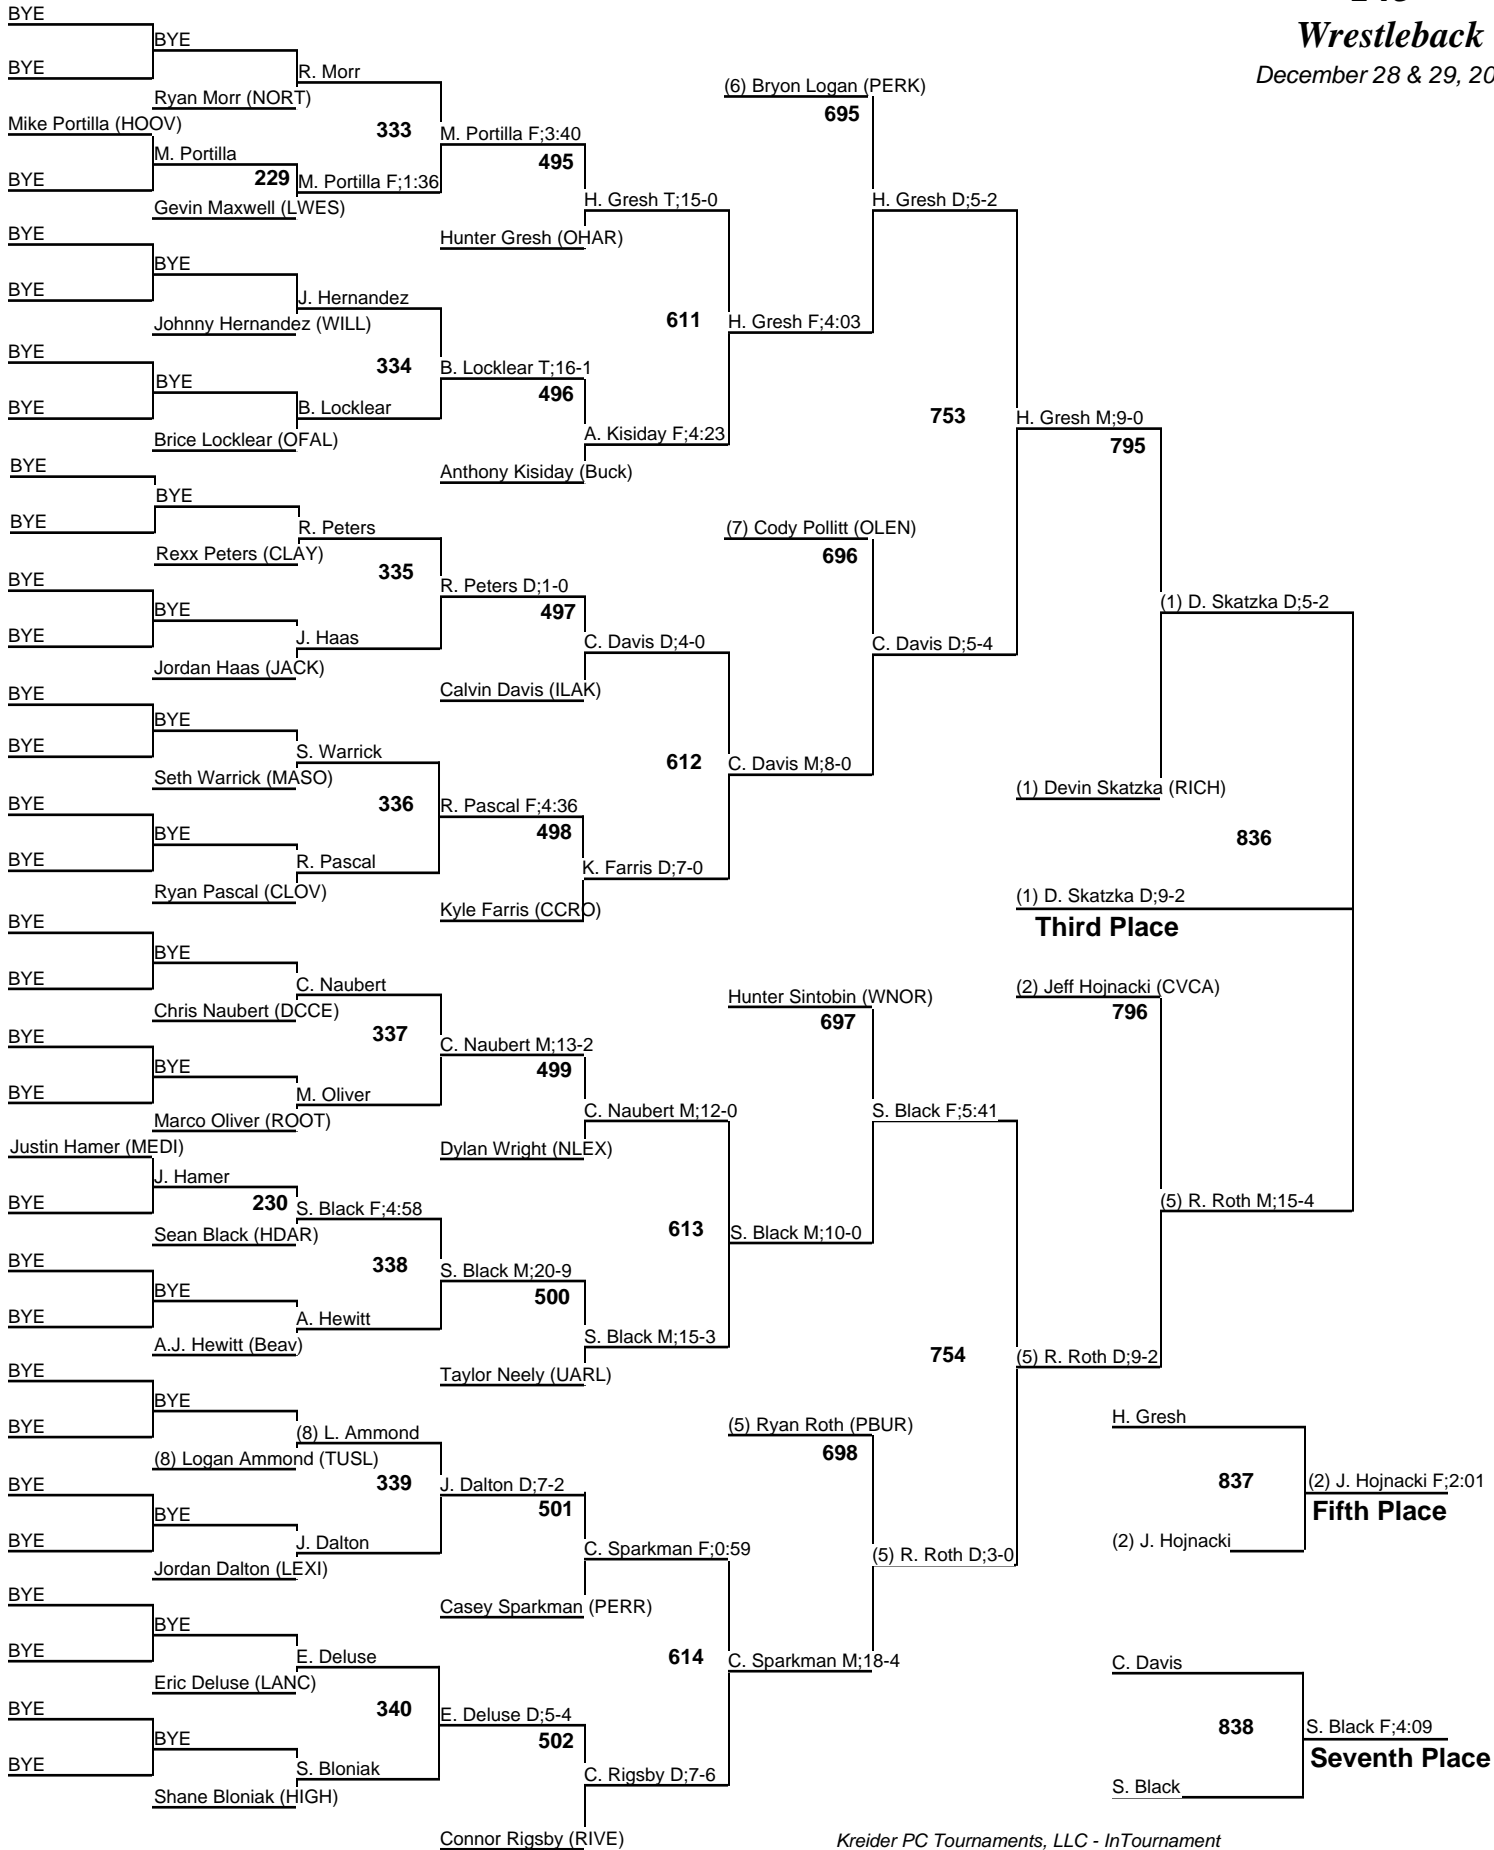

38th Annual Medina Invitational Tournament

145

Wrestleback

December 28 & 29, 2012