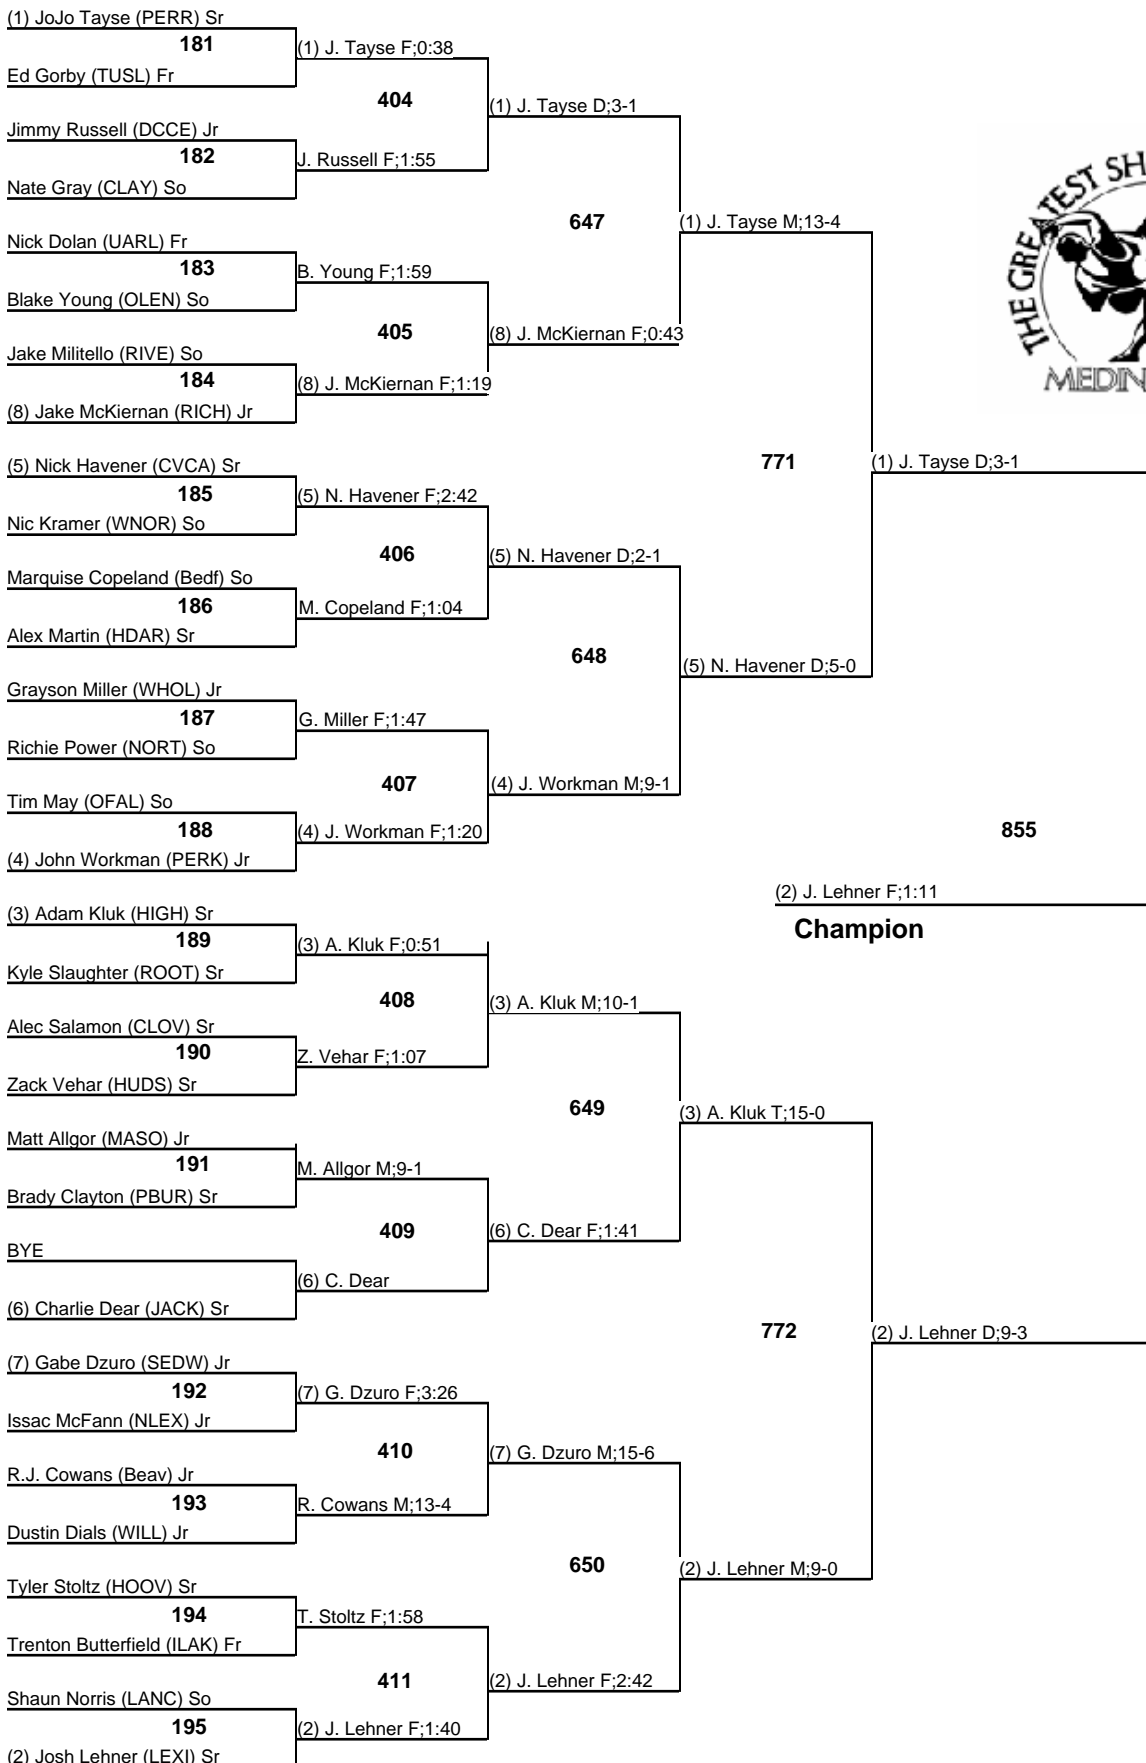

38th Annual Medina Invitational Tournament

195

Championship

December 28 & 29, 2012