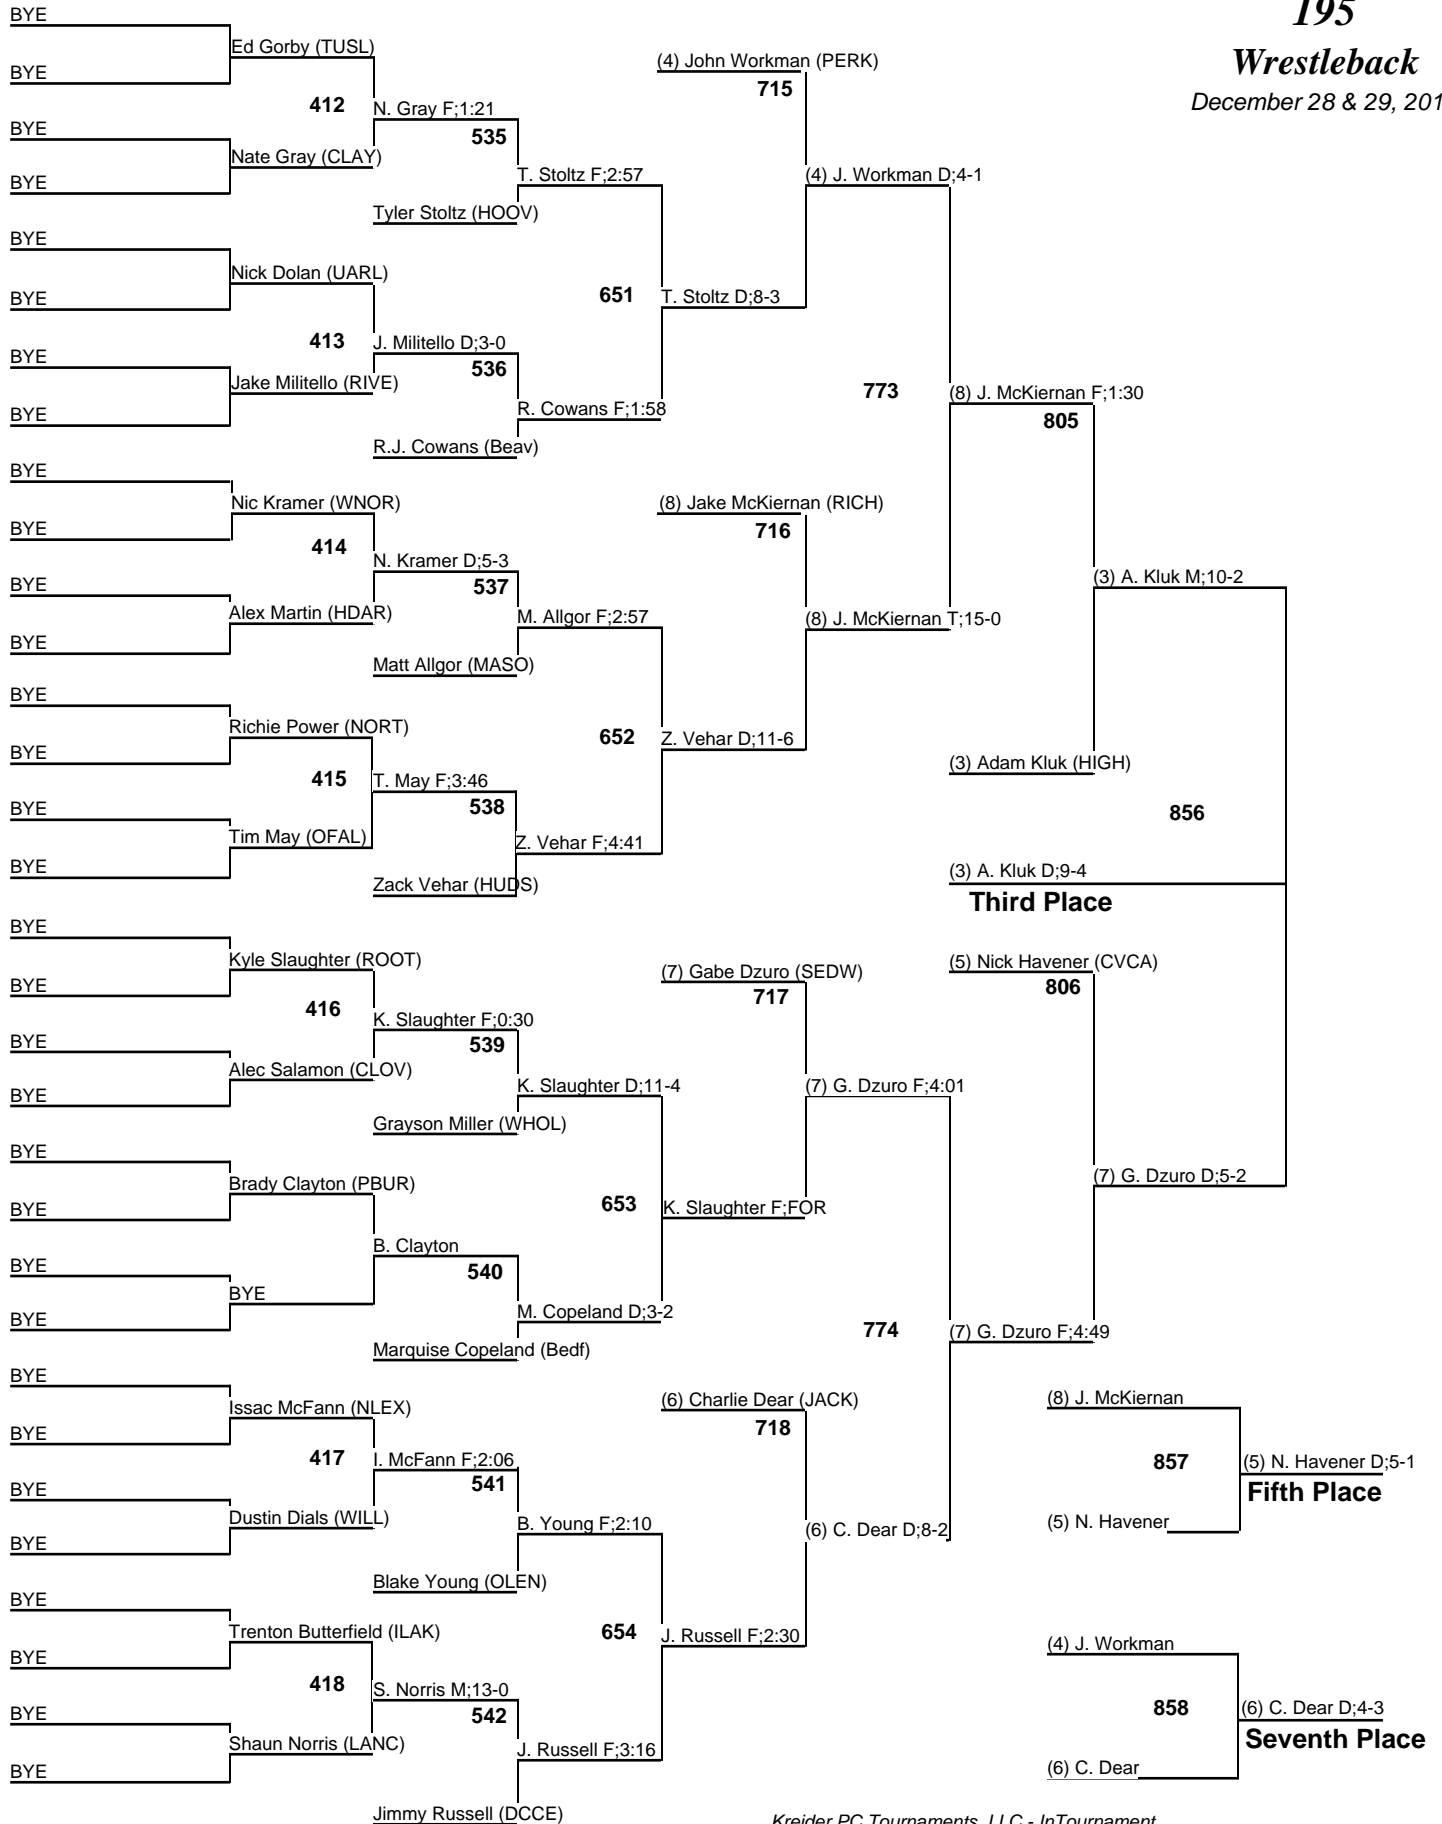

195

Championship

December 28 & 29, 2012

38th Annual Medina Invitational Tournament

195

Wrestleback

December 28 & 29, 2012

38th Annual Medina Invitational Tournament