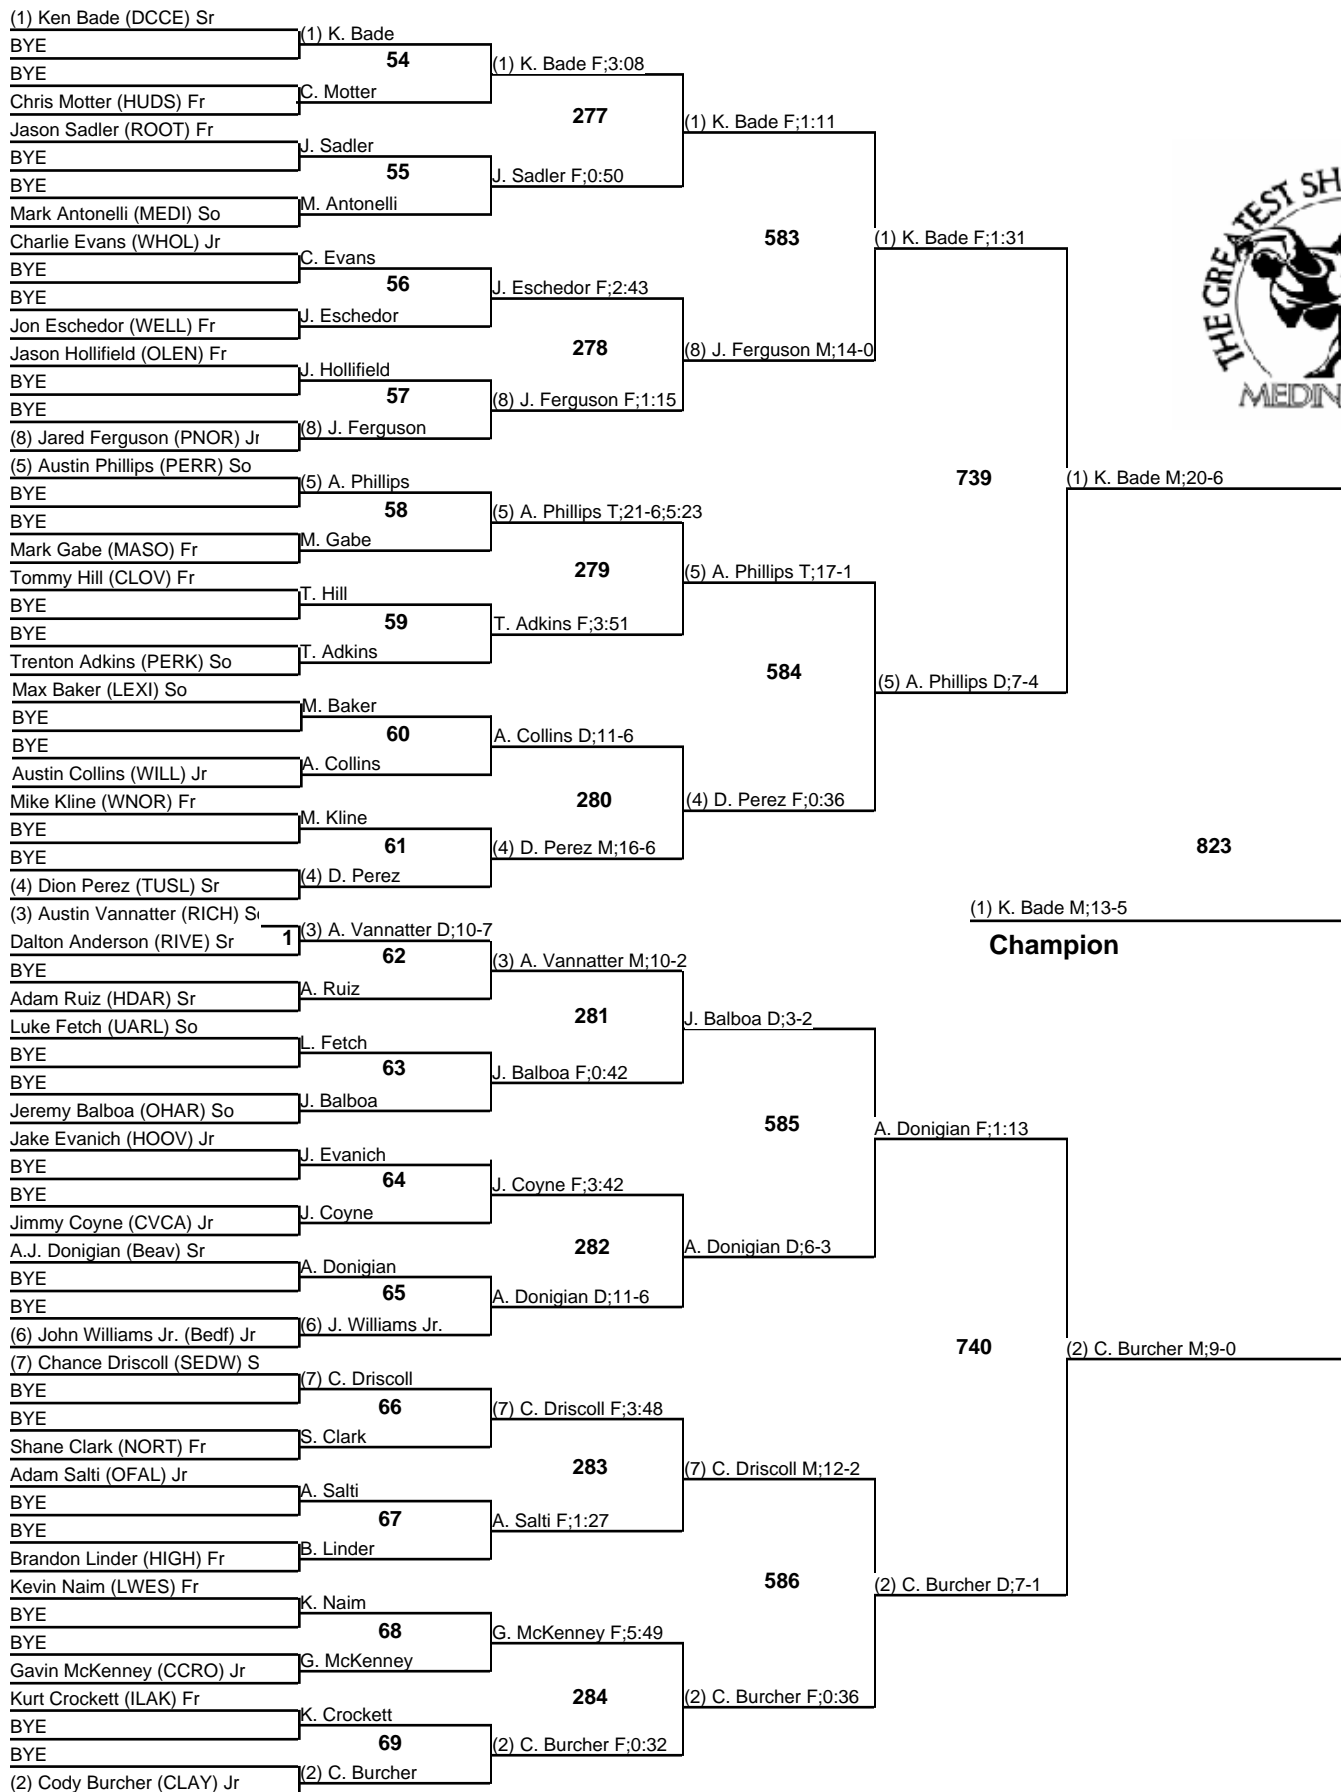

38th Annual Medina Invitational Tournament

106

Championship

December 28 & 29, 2012

38th Annual Medina Invitational Tournament

106

Wrestleback

December 28 & 29, 2012

38th Annual Medina Invitational Tournament

113

Championship

December 28 & 29, 2012

38th Annual Medina Invitational Tournament

113

Wrestleback

December 28 & 29, 2012

38th Annual Medina Invitational Tournament

120

Championship

December 28 & 29, 2012

38th Annual Medina Invitational Tournament

120

Wrestleback

December 28 & 29, 2012

38th Annual Medina Invitational Tournament

126

Championship

December 28 & 29, 2012

38th Annual Medina Invitational Tournament

126

Wrestleback

December 28 & 29, 2012