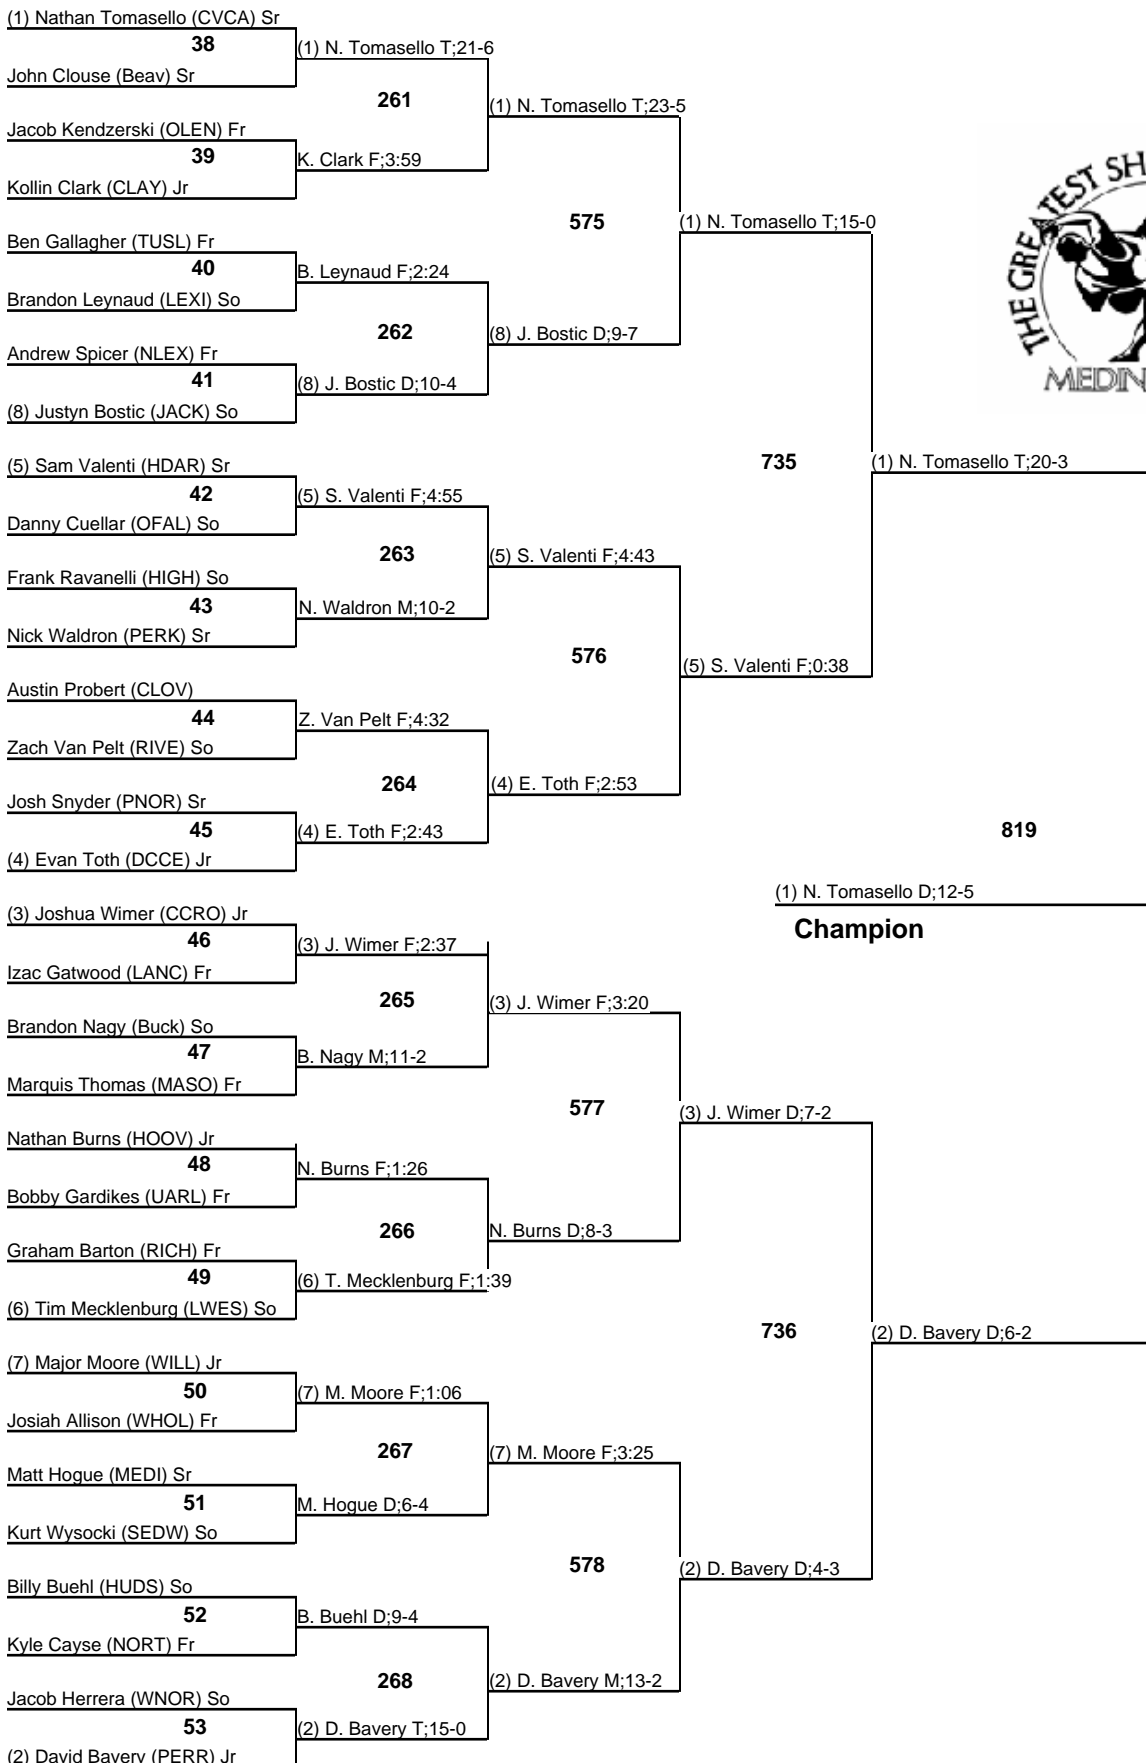

38th Annual Medina Invitational Tournament

106

Championship

December 28 & 29, 2012

38th Annual Medina Invitational Tournament

106

Wrestleback

December 28 & 29, 2012

38th Annual Medina Invitational Tournament

113

Championship

December 28 & 29, 2012

38th Annual Medina Invitational Tournament

113

Wrestleback

December 28 & 29, 2012

38th Annual Medina Invitational Tournament

120

Championship

December 28 & 29, 2012

38th Annual Medina Invitational Tournament

120

Wrestleback

December 28 & 29, 2012