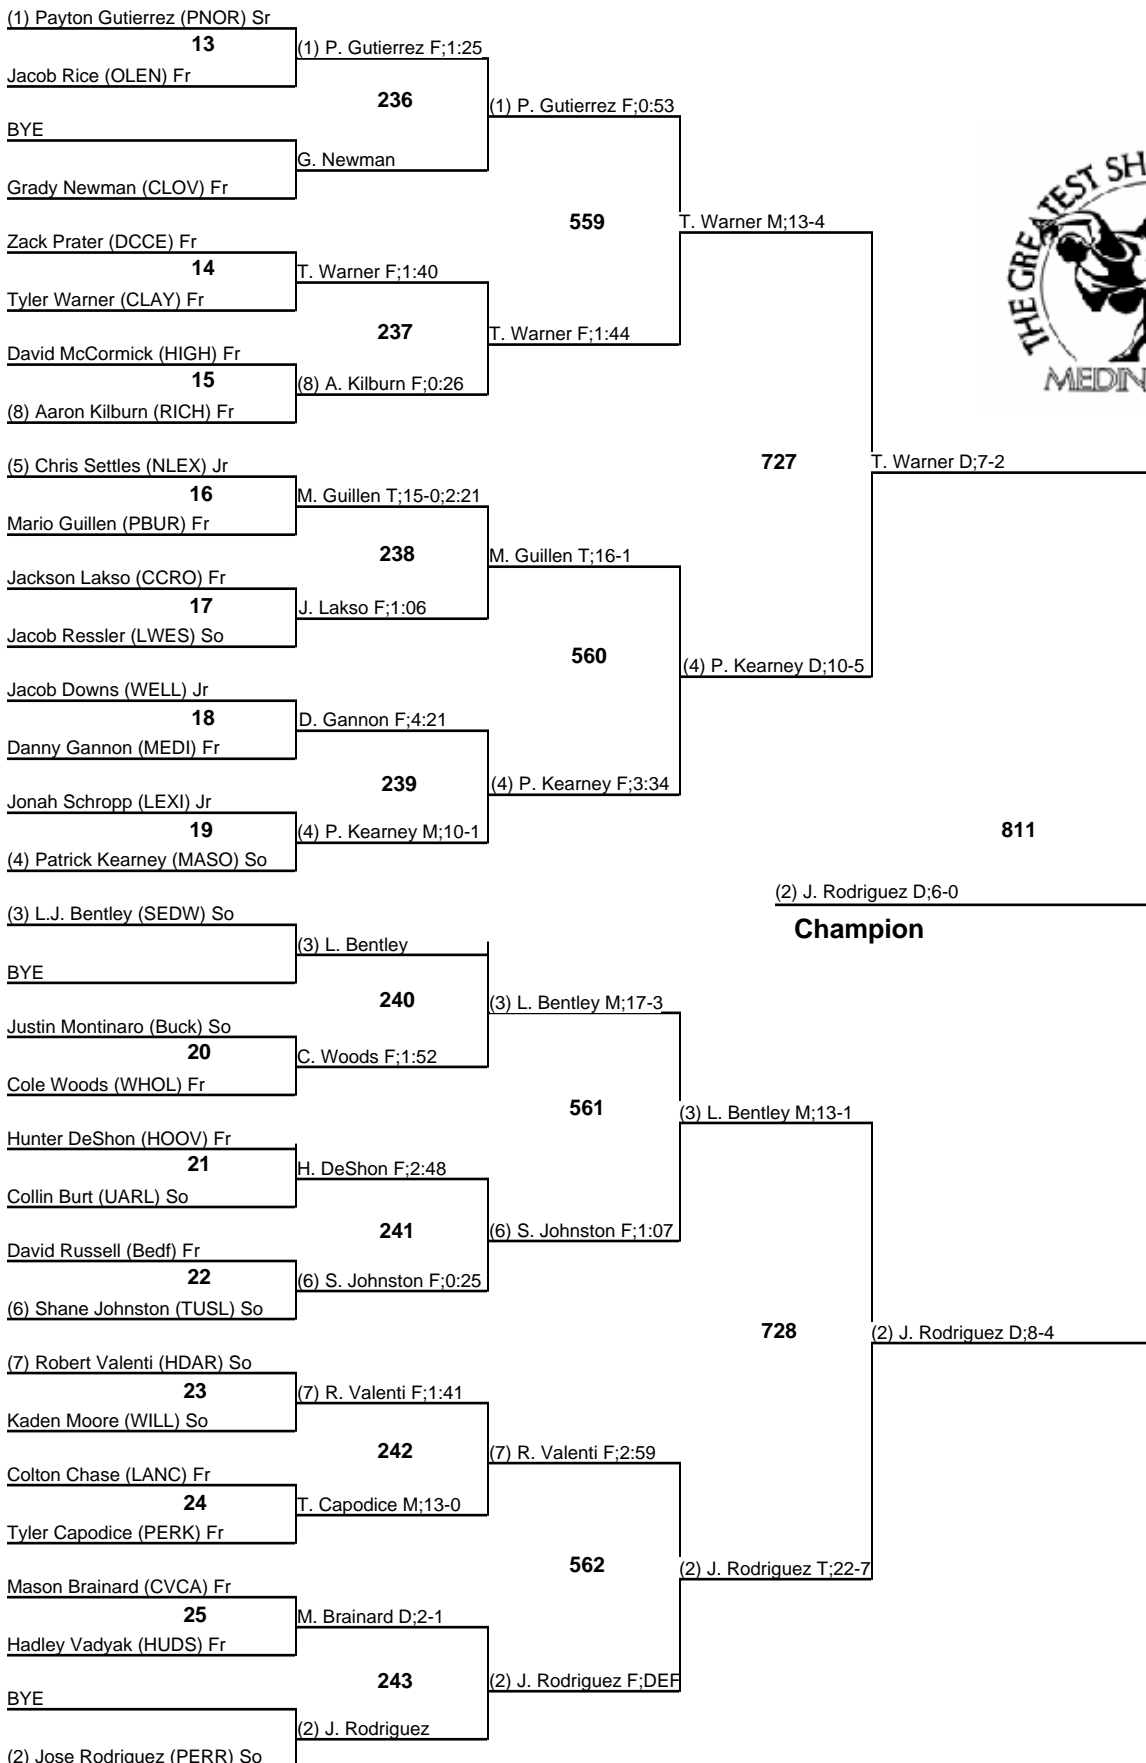

38th Annual Medina Invitational Tournament

106

Championship

December 28 & 29, 2012

38th Annual Medina Invitational Tournament

106

Wrestleback

December 28 & 29, 2012

38th Annual Medina Invitational Tournament

113

Championship

December 28 & 29, 2012

38th Annual Medina Invitational Tournament

113

Wrestleback

December 28 & 29, 2012

38th Annual Medina Invitational Tournament

120

Championship

December 28 & 29, 2012

38th Annual Medina Invitational Tournament

120

Wrestleback

December 28 & 29, 2012