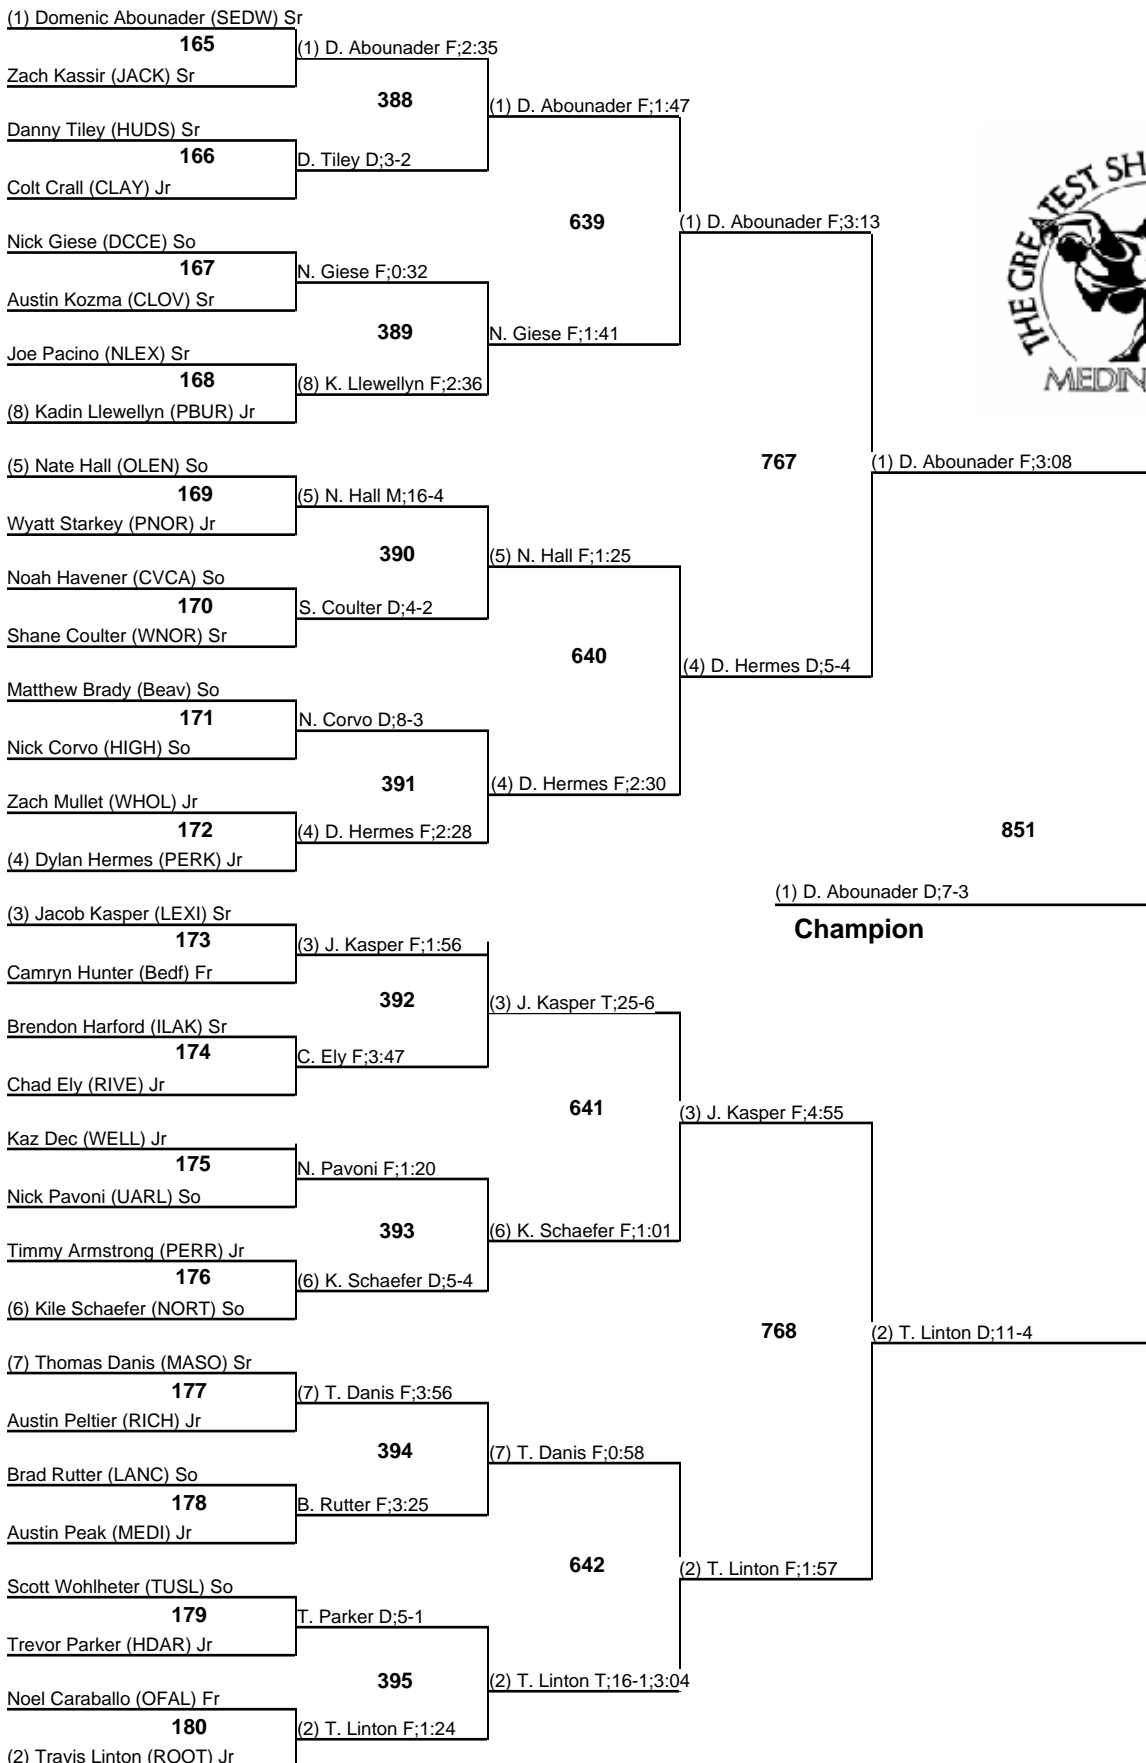

38th Annual Medina Invitational Tournament

182

Championship

December 28 & 29, 2012