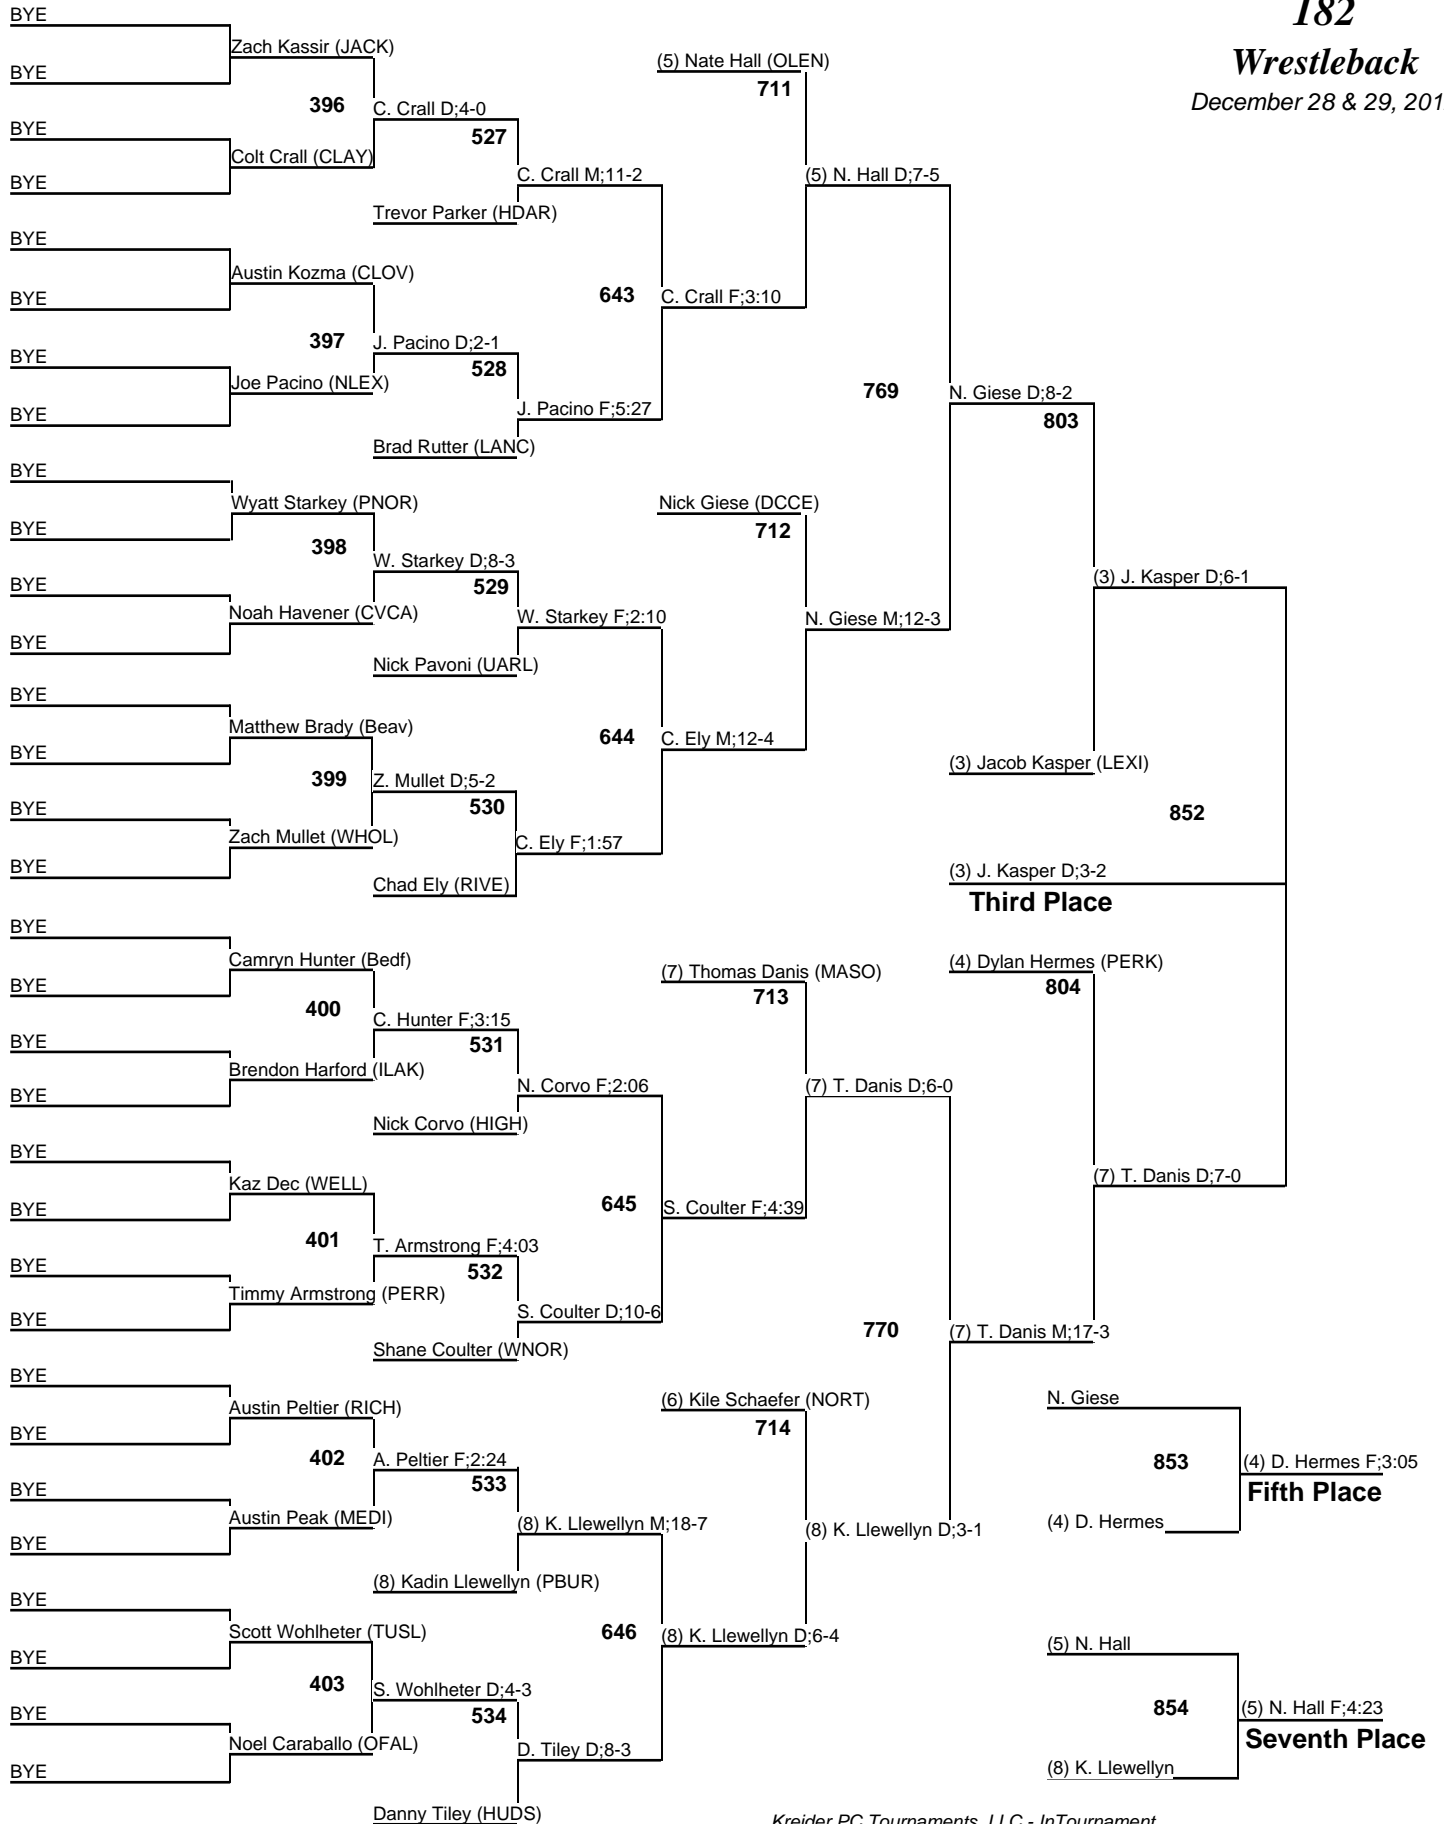

182

Championship

December 28 & 29, 2012

38th Annual Medina Invitational Tournament

182

Wrestleback

December 28 & 29, 2012

38th Annual Medina Invitational Tournament