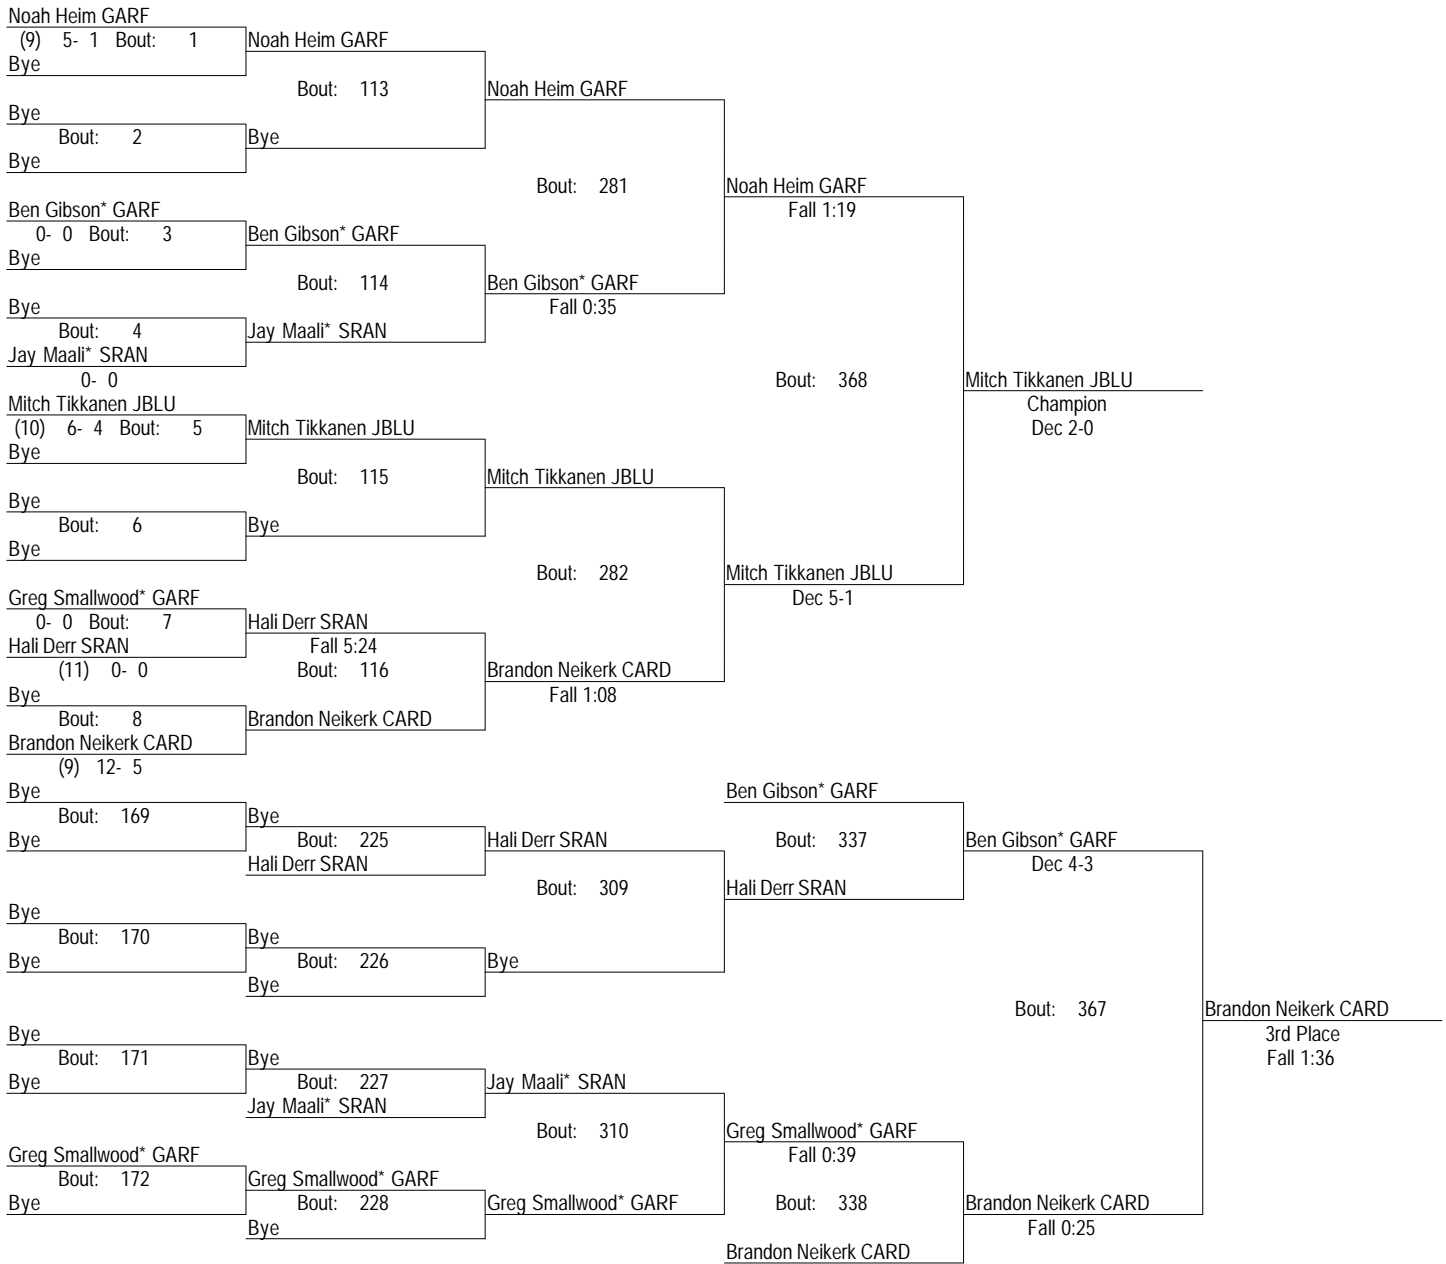

# Jackson-Milton Invitational

Saturday, January 5, 2013

106

- Place Winners -  
 1st Mitch Tikkanen JBLU  
 2nd Noah Heim GARF  
 3rd Brandon Neikerk CARD  
 4th Ben Gibson\* GARF

(10) 8- 4  
 (9) 6- 2  
 (9) 15- 6  
 2- 2

- Place Winners -