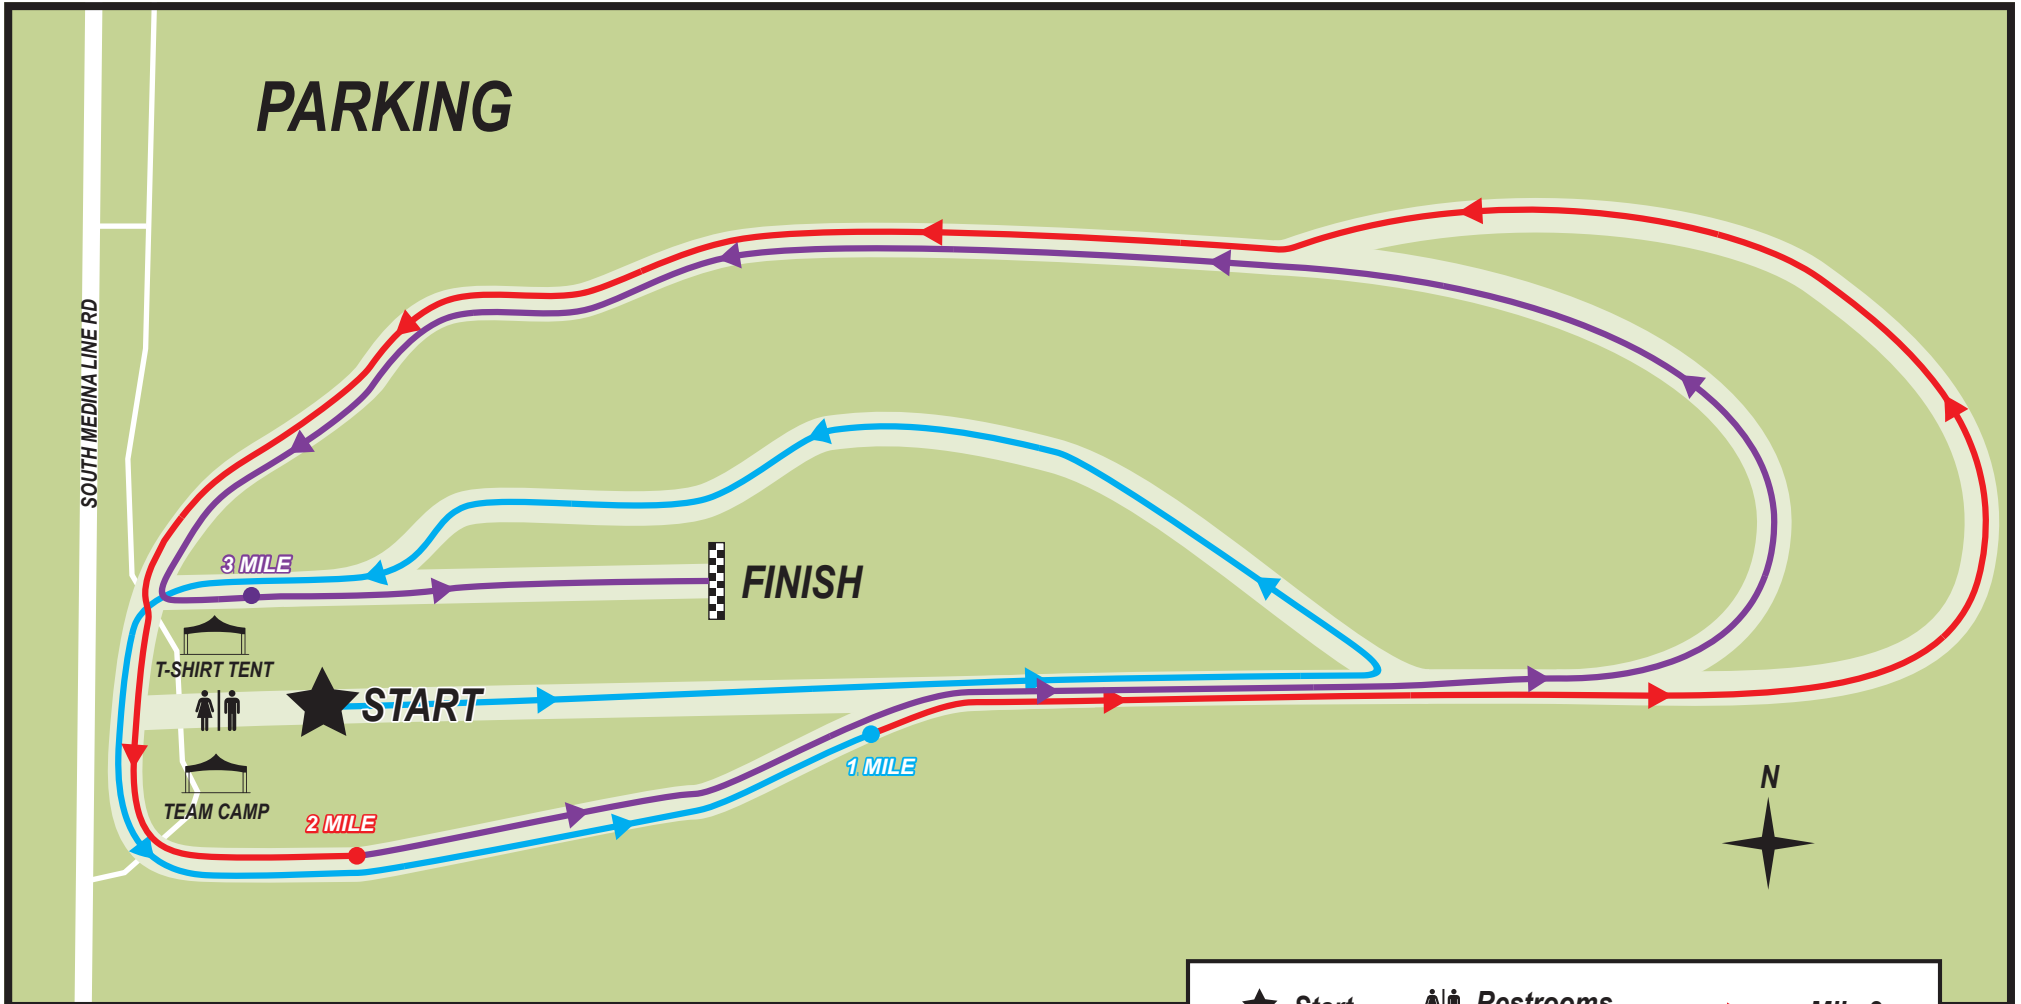

SILVER CREEK METRO PARK CROSS COUNTRY COURSE

4325 SOUTH MEDINA LINE ROAD
NORTON, OHIO

5K

★ Start	♂ ♀ Restrooms	→ Mile 2
▣ Finish	→ Mile 1	→ Mile 3