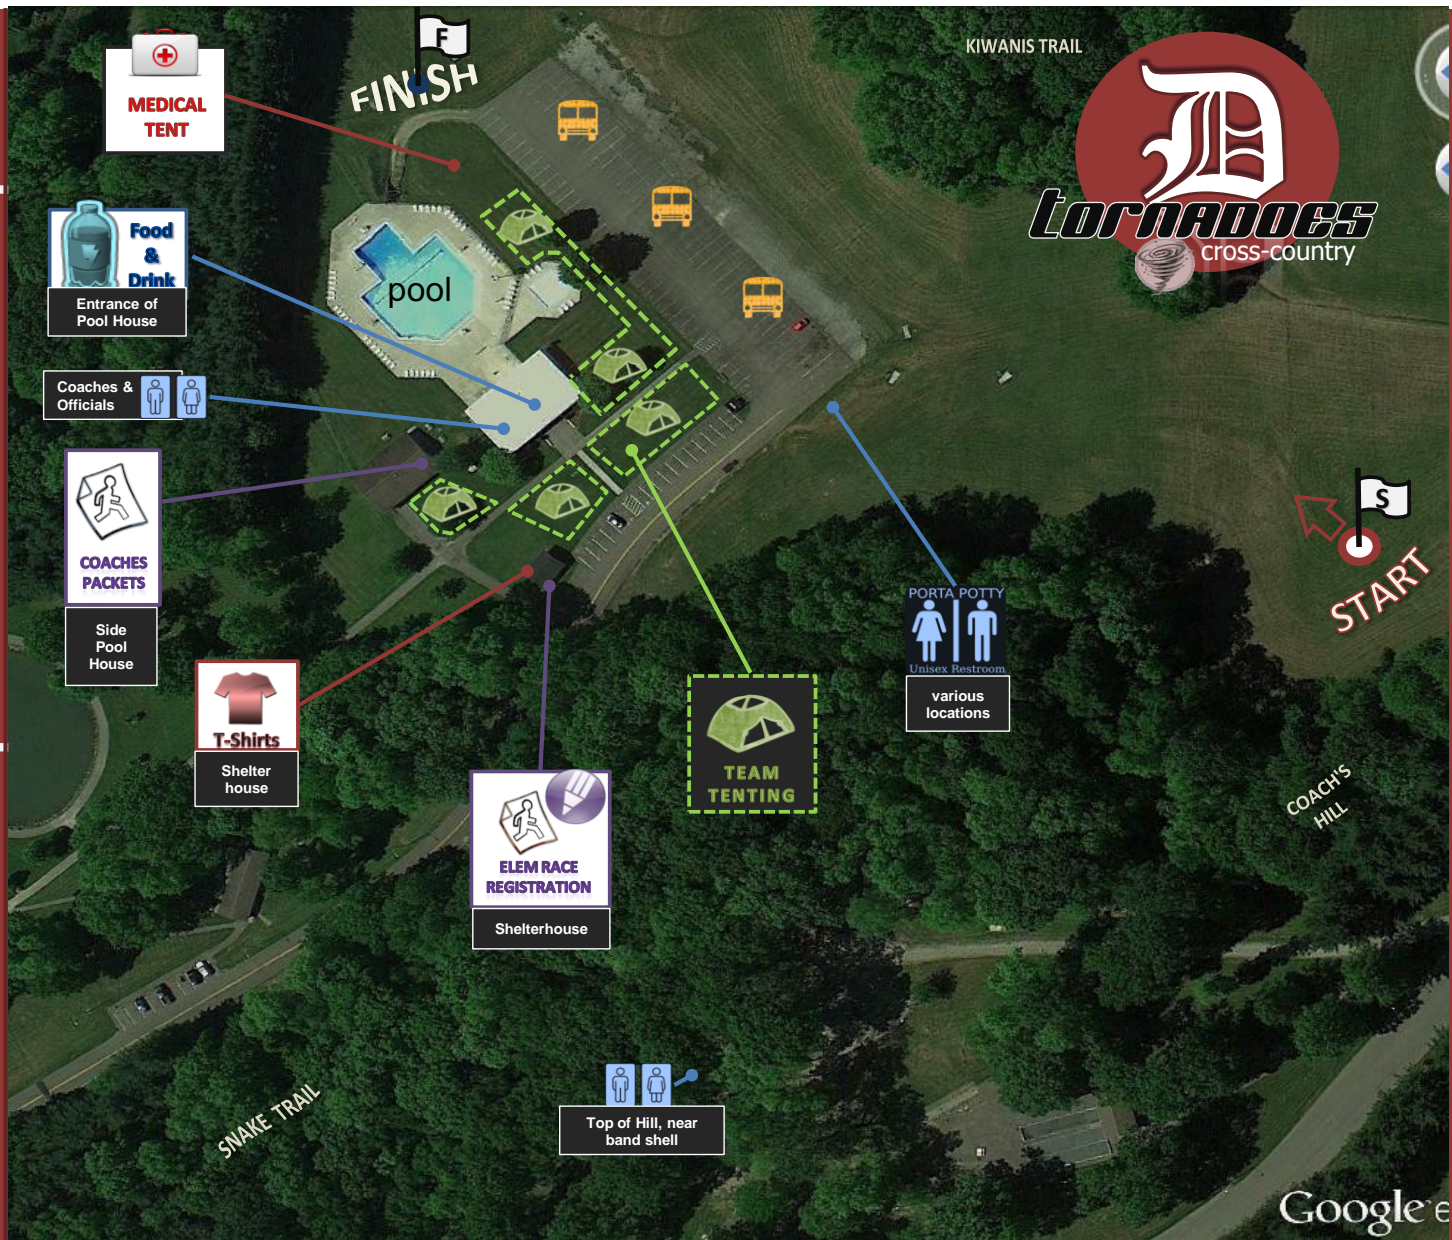

a CLOSER LOOK
@ POOL AREA

It's NOT your walk in the Park

DOVER
CROSS-
COUNTRY
INVITATIONAL
2012

COACH'S HILL

Google e