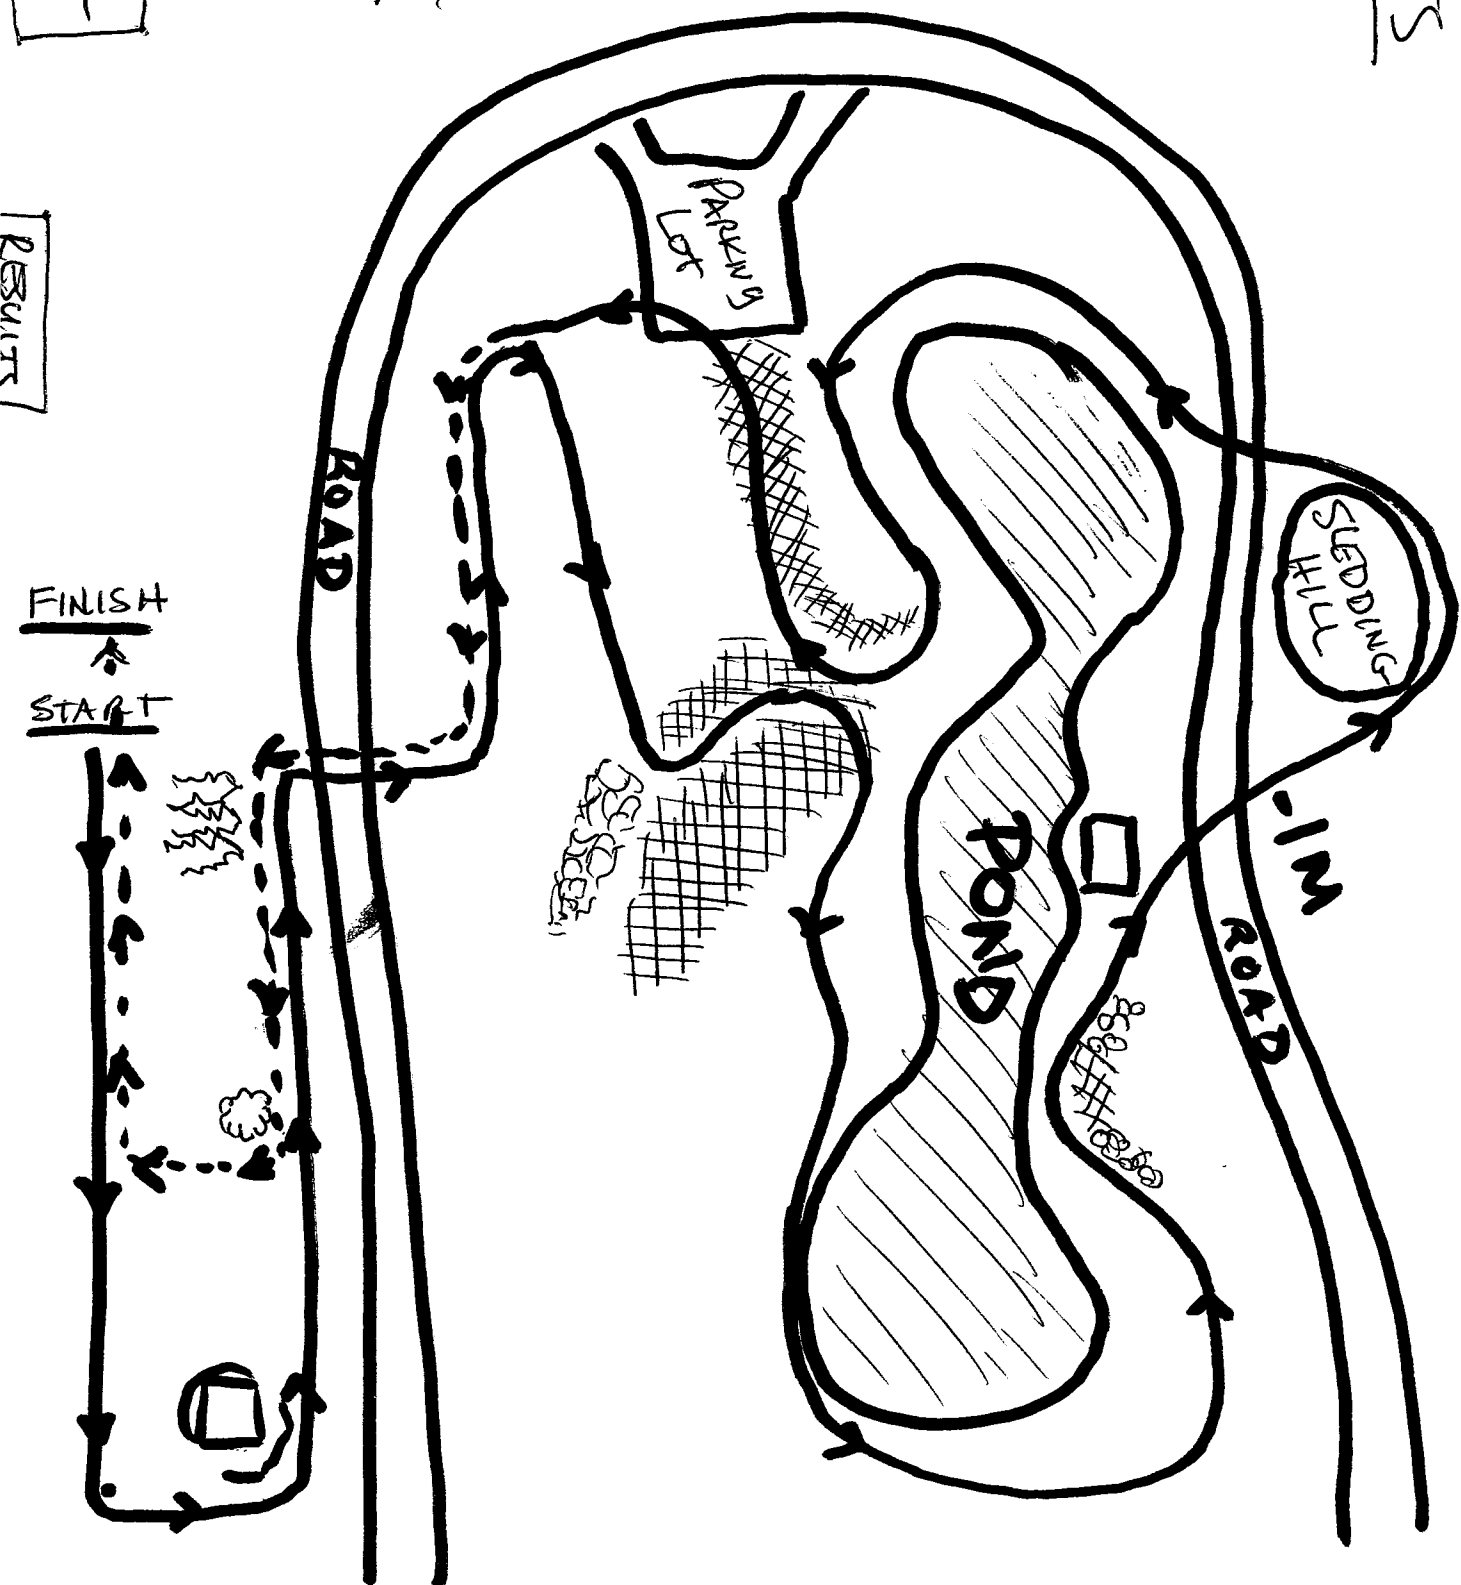

PEARSON PARK

[MIDDLE SCHOOL]

EAGLE INVITATIONAL

2 MILES

WOODED AREA

BRUSH AREA

PACKER -
HAMMER
SWITCH
CENTER

MIDDLE SCHOOL
COURSE

RESULTS

FINISH
↑
START

ROAD

PARKING Lot

SLEDGING HILL

POND

1/4 M ROAD