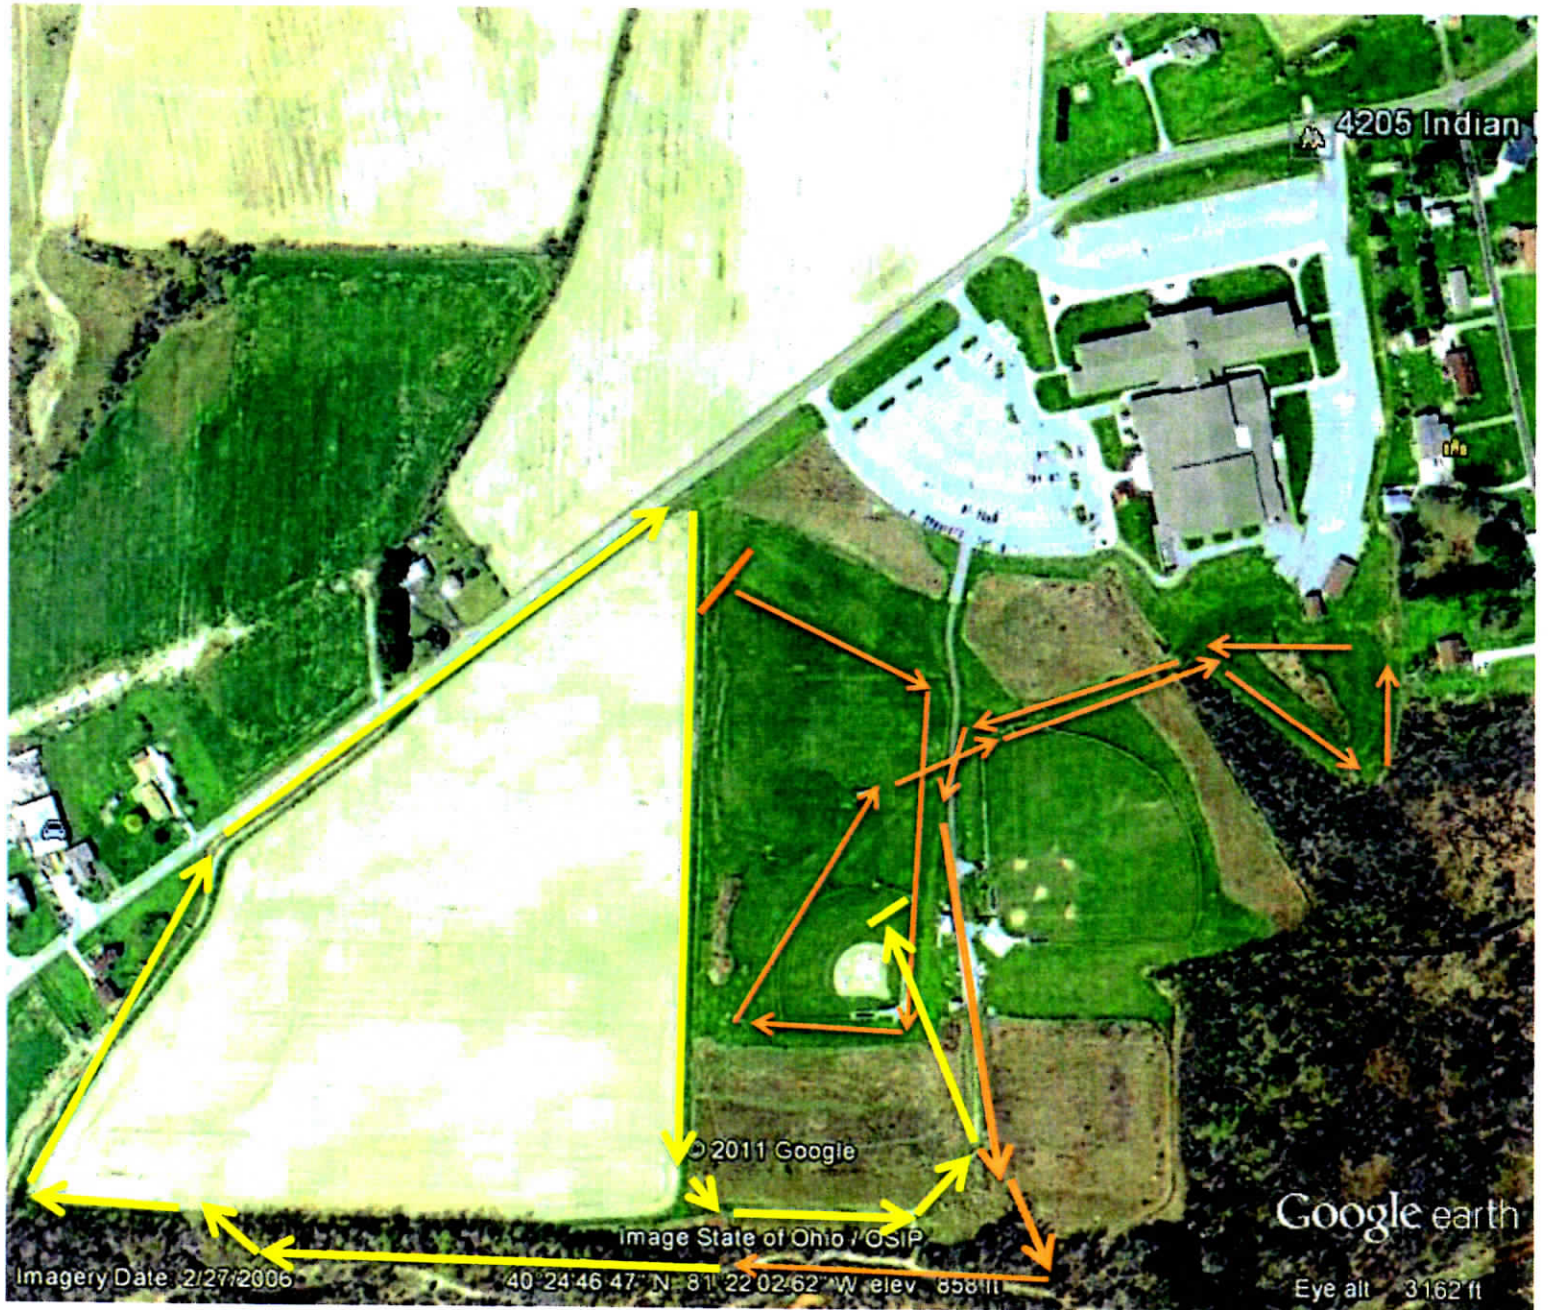

# Claymont Jr. High School Cross Country Course 2 Miles

- 1<sup>st</sup> Mile
- 2<sup>nd</sup> Mile