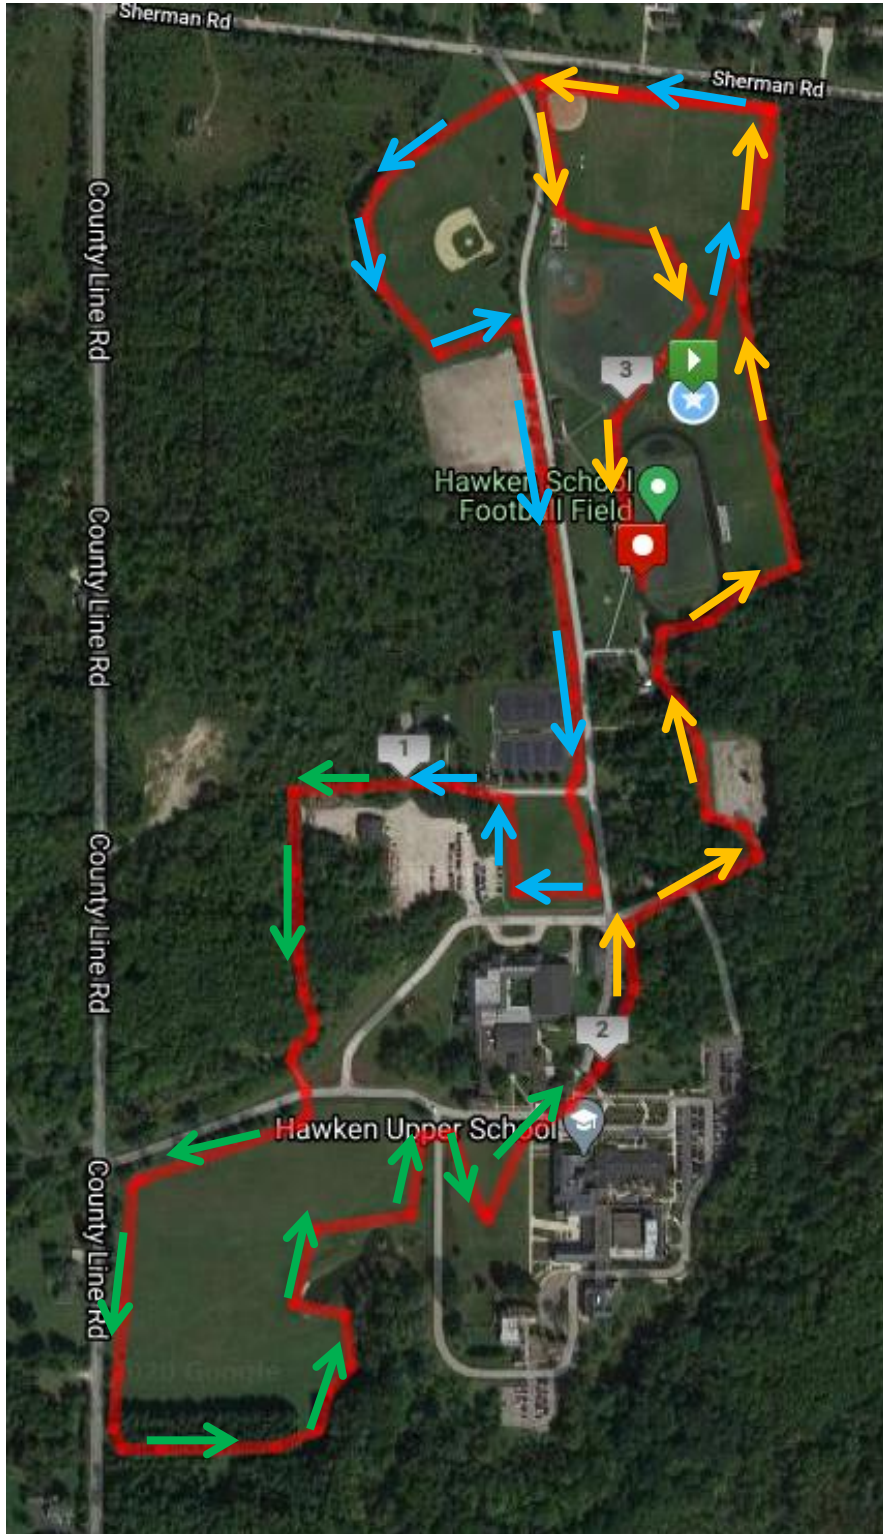

# Hawken School

Cross Country Course - 5K – 3.1 Miles

An interactive version of the course may be seen at:  
<https://www.mapmyrun.com/routes/view/3431941846>

-  Mile 1
-  Mile 2
-  Mile 3