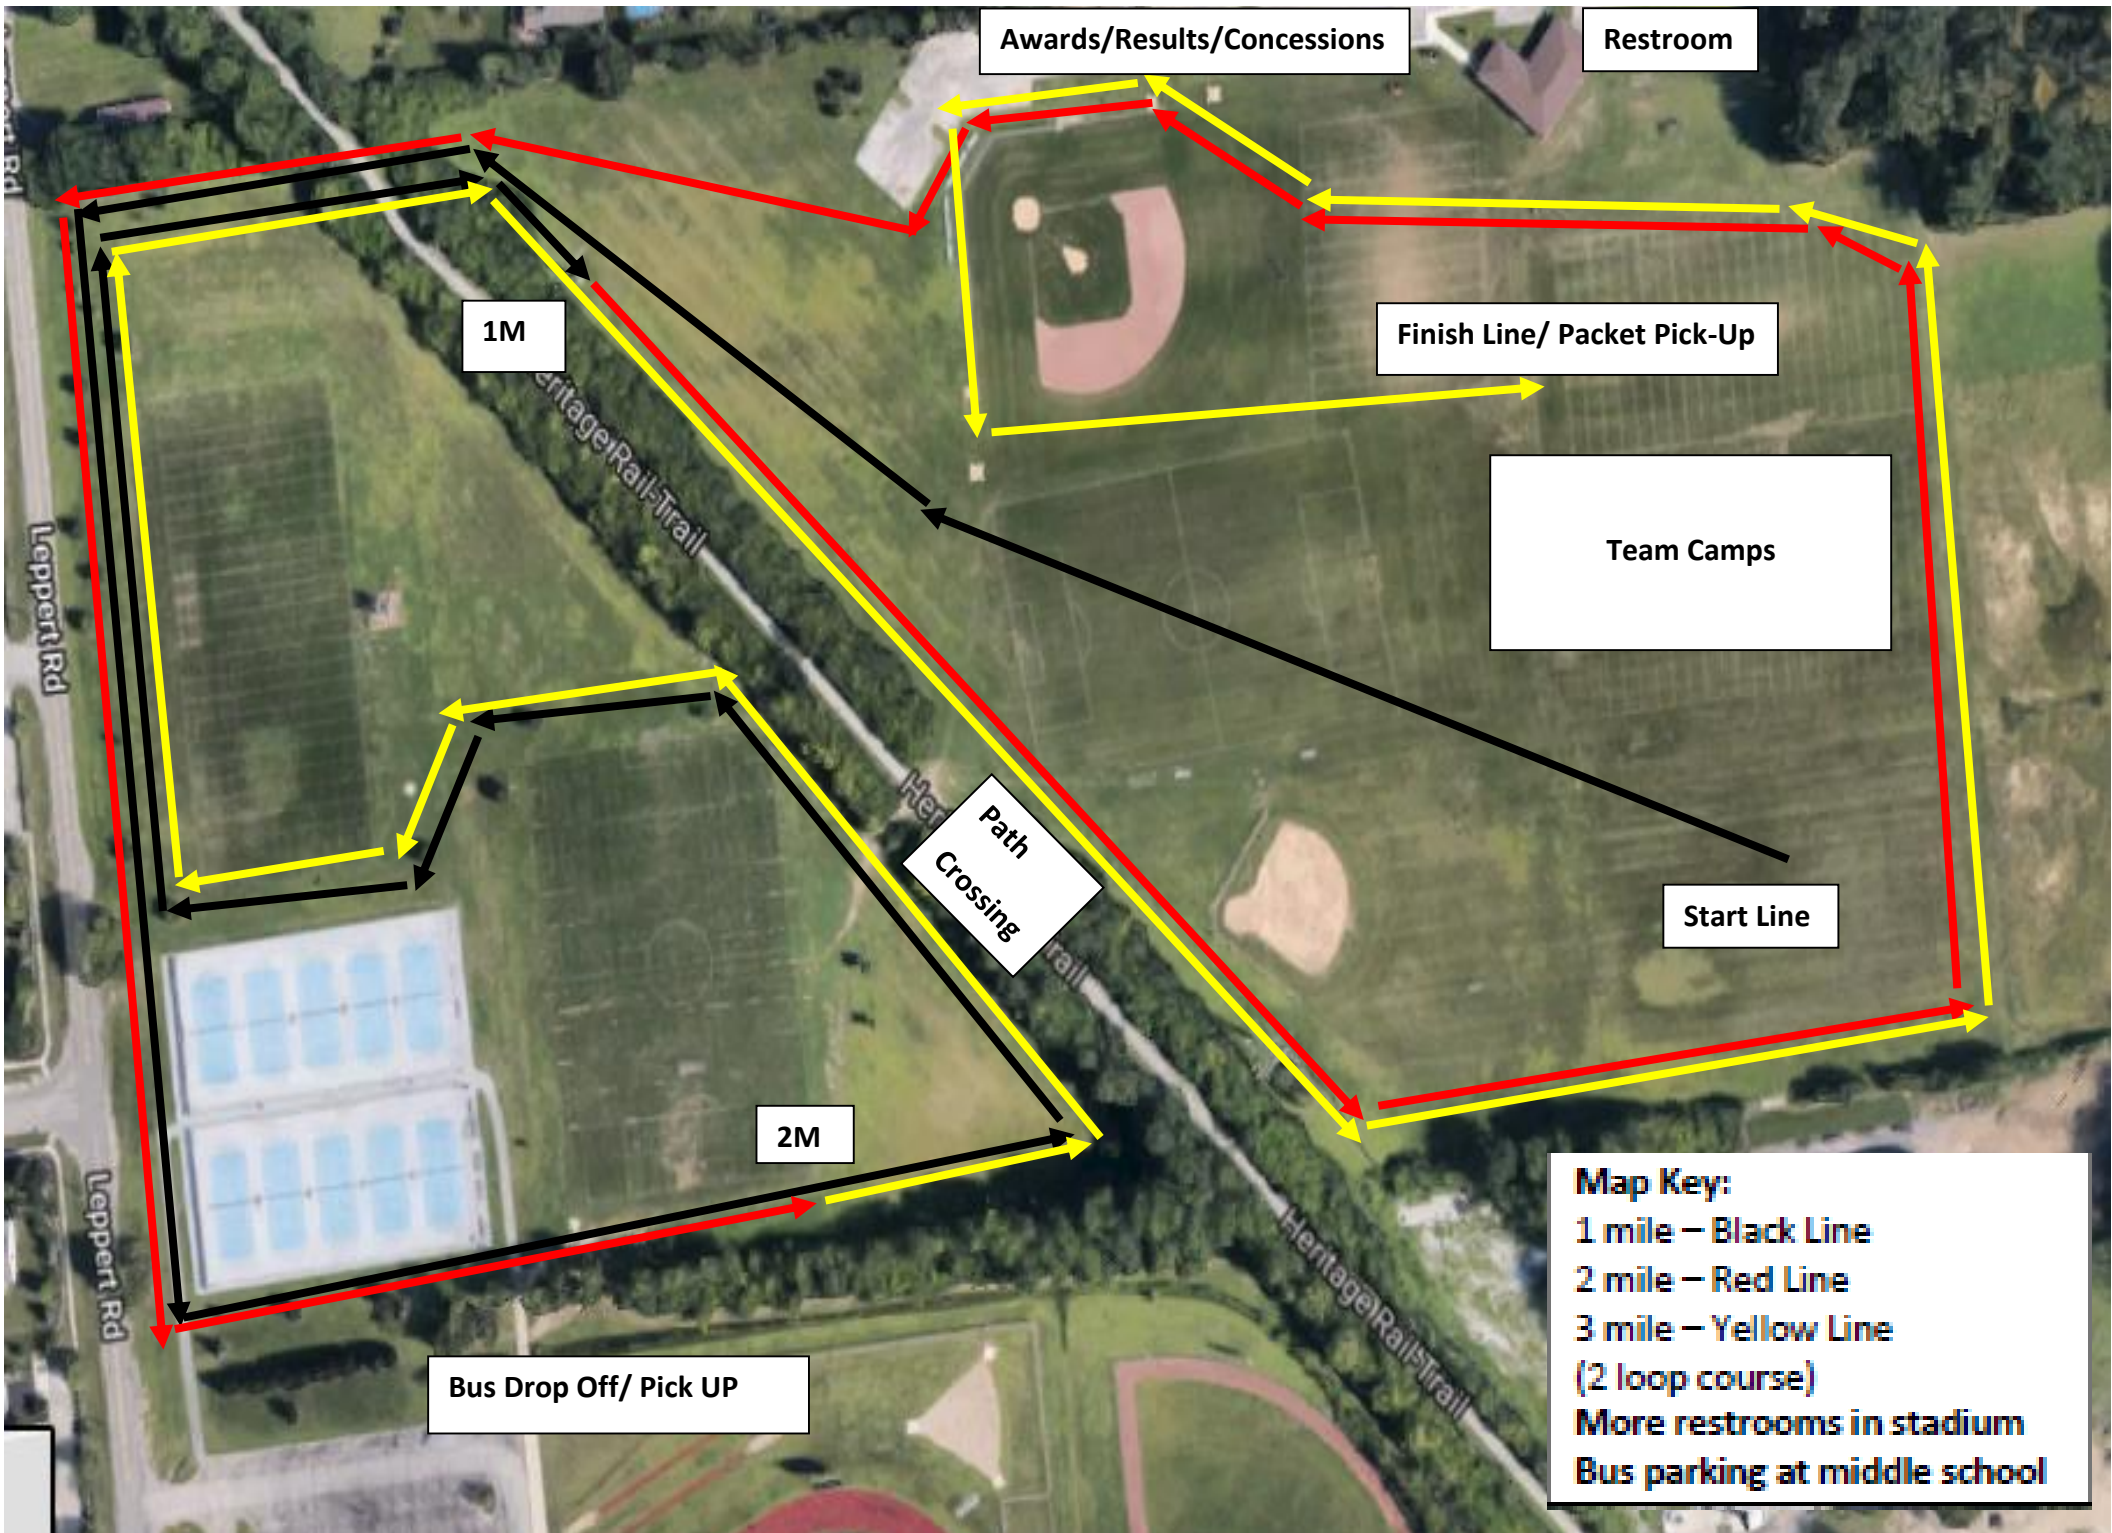

Hilliard Darby Cross Country 5k Course Map

Awards/Results/Concessions

Restroom

1M

Finish Line/ Packet Pick-Up

Team Camps

Path Crossing

Start Line

2M

Bus Drop Off/ Pick UP

Map Key:
1 mile – Black Line
2 mile – Red Line
3 mile – Yellow Line
(2 loop course)
More restrooms in stadium
Bus parking at middle school