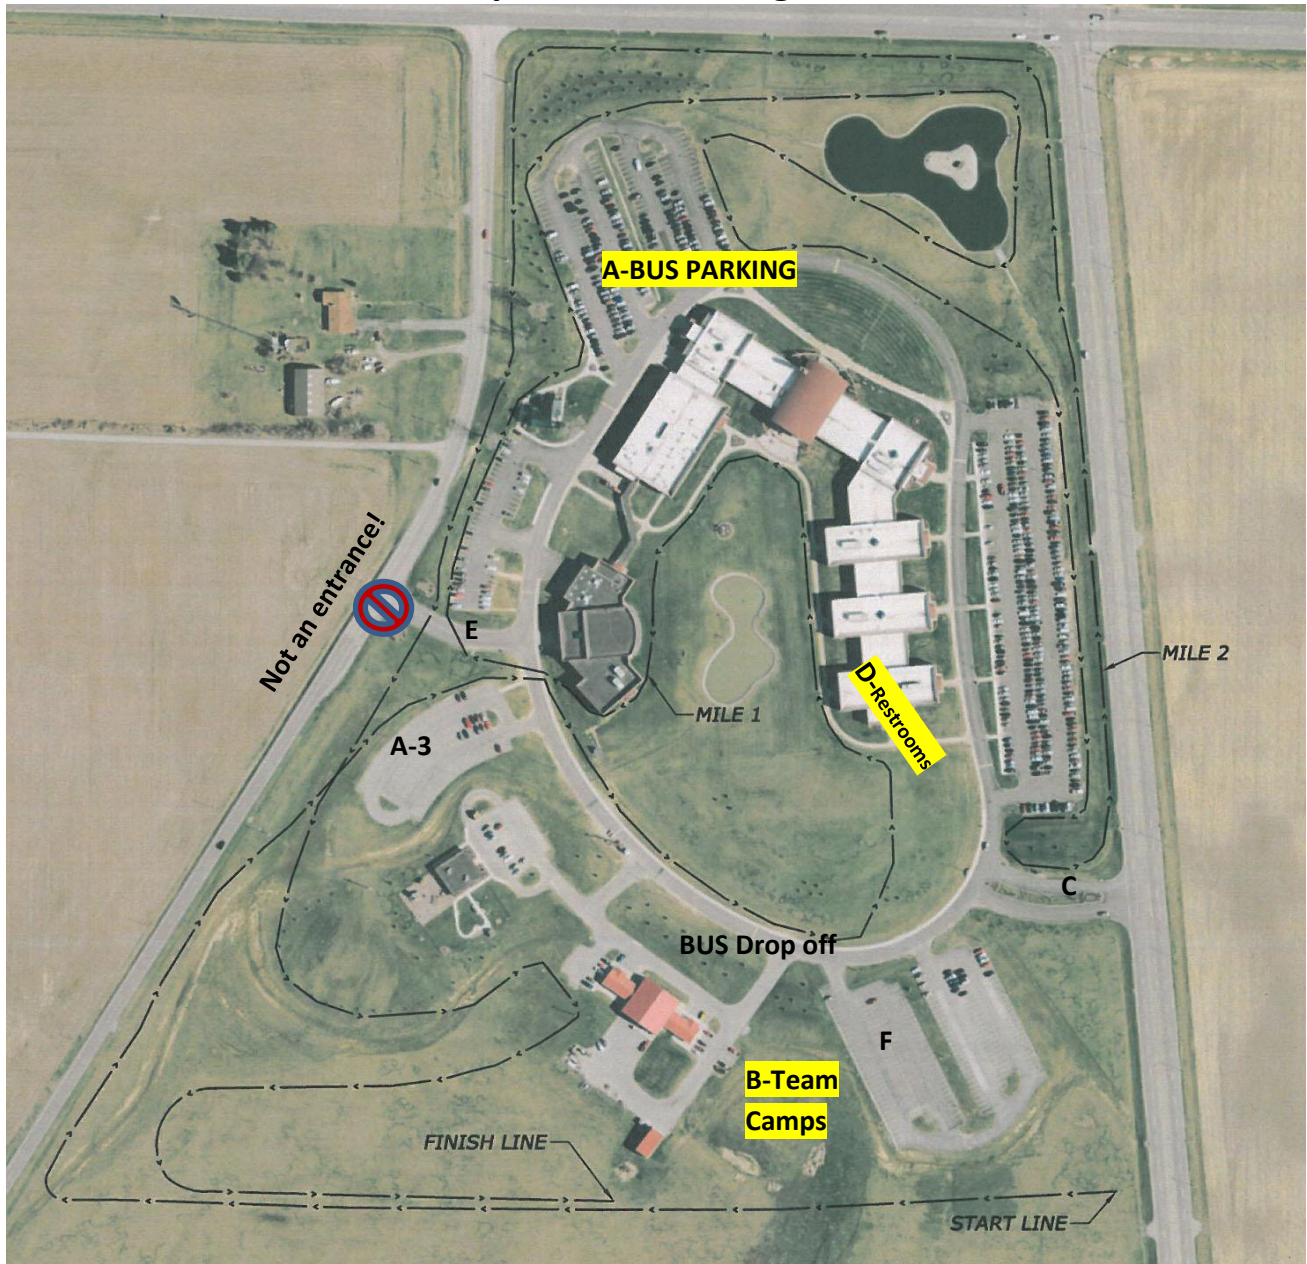

**Van Buren District  
HS Cross Country Course Map**  
There will be a 3 dollar per vehicle charge at the District Meet.

- A- Bus parking
- B- Team Camps
- C- Entrance (Bright Road)
- D- Restrooms
- E- NOT AN ENTRANCE
- F- Handicapped Parking