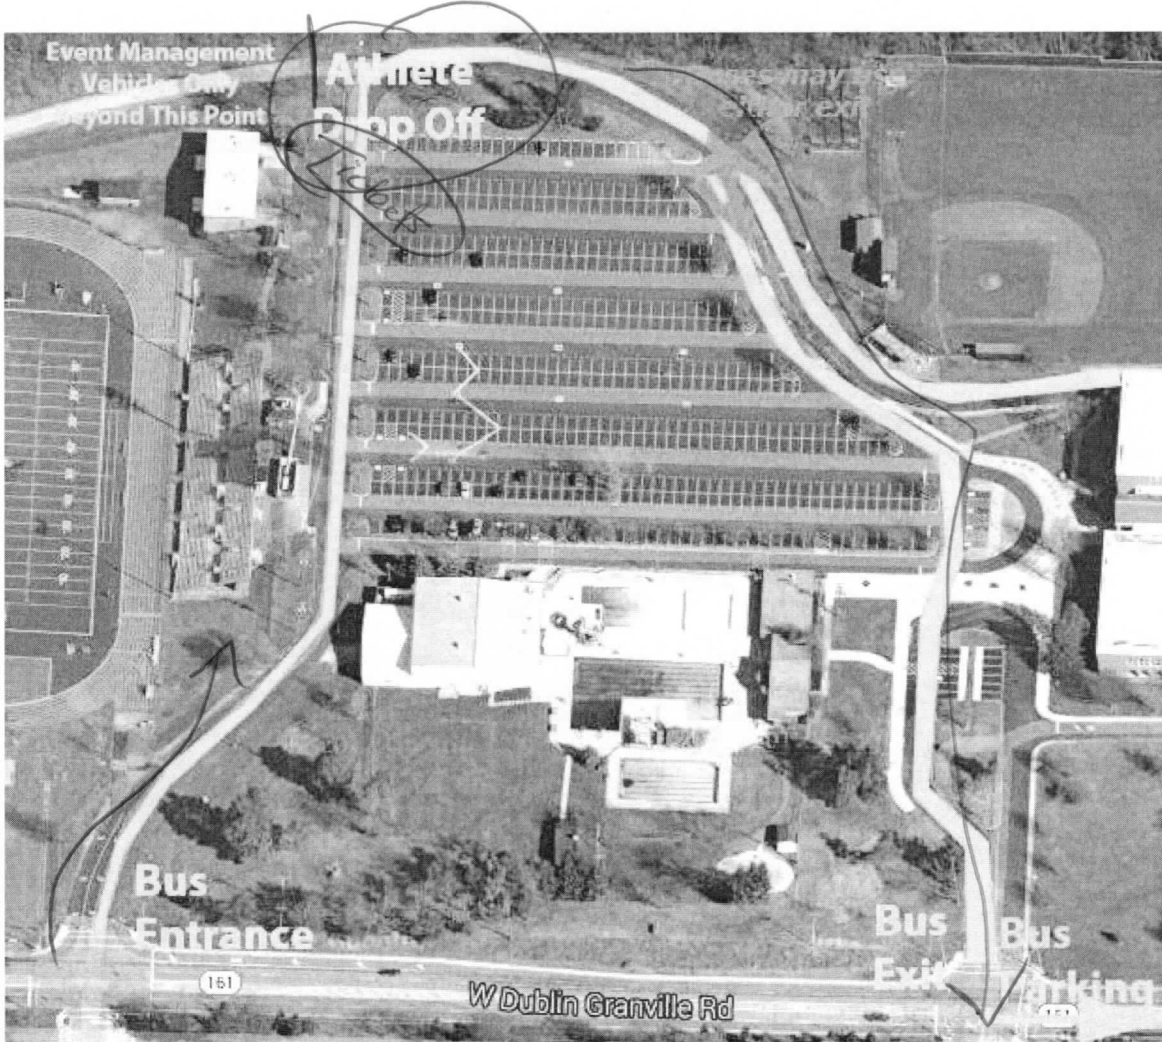

Closed
Eisenhart Cross Country Invitational Bus Flow Map

Bus Parking is not available on site. Buses should proceed to the Worthington Education Center following the directions shown below.

1	Head east on W Dublin Granville Rd toward Evening St	go 0.4 mi
↙	2 Turn left onto N High St	go 1.3 mi
↘	3 Turn right onto E Wilson Bridge Rd	go 0.6 mi
	200 E Wilson Bridge Rd, Worthington, OH 43085	total 2.2 mi

Please leave a contact number with your coach so you know when to return to Thomas Worthington for pickup.