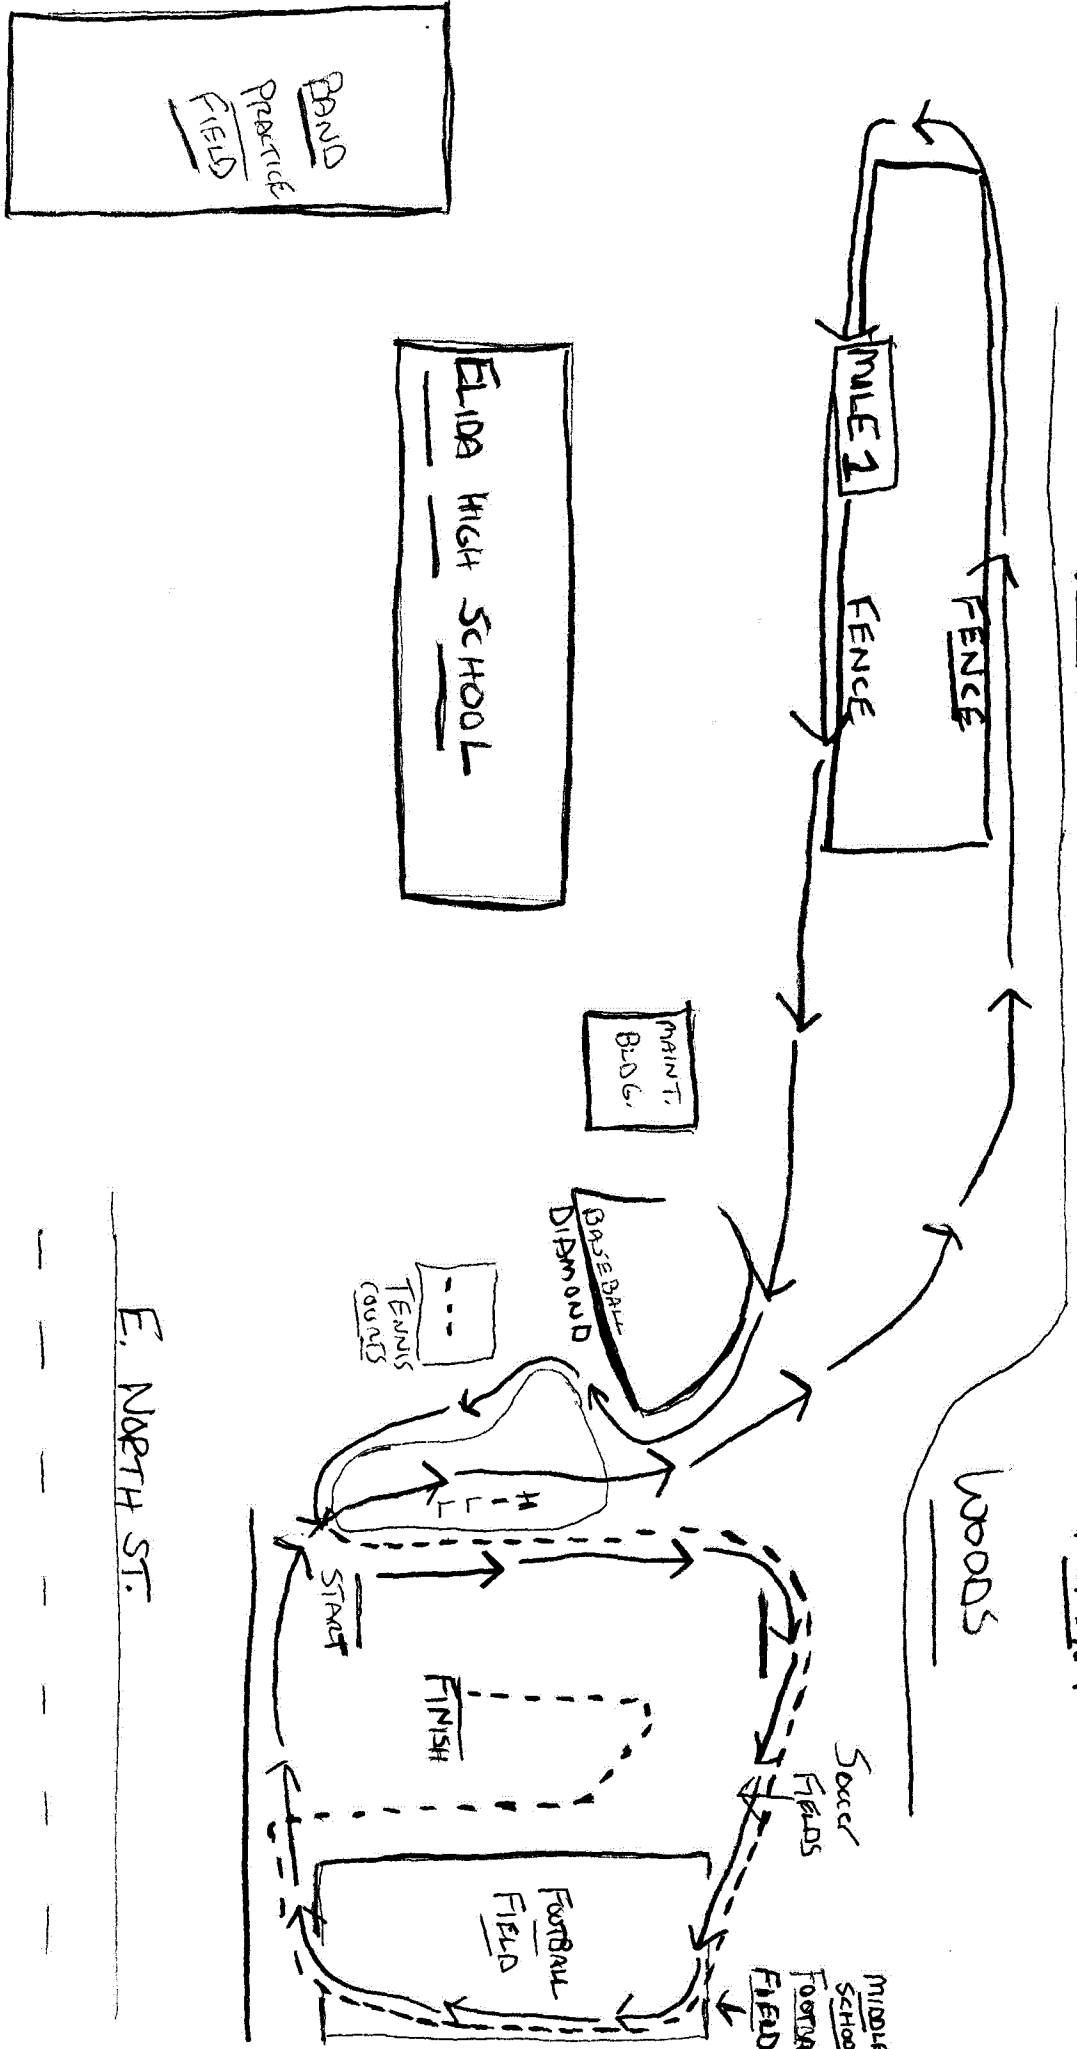

WS 0005

NORTH ↑

MIDDLE SCHOOL COURSE

3200 METERS

1st Loop →

2nd Loop - - - -

SOUTH ↓

ELIDA INVITATIONAL