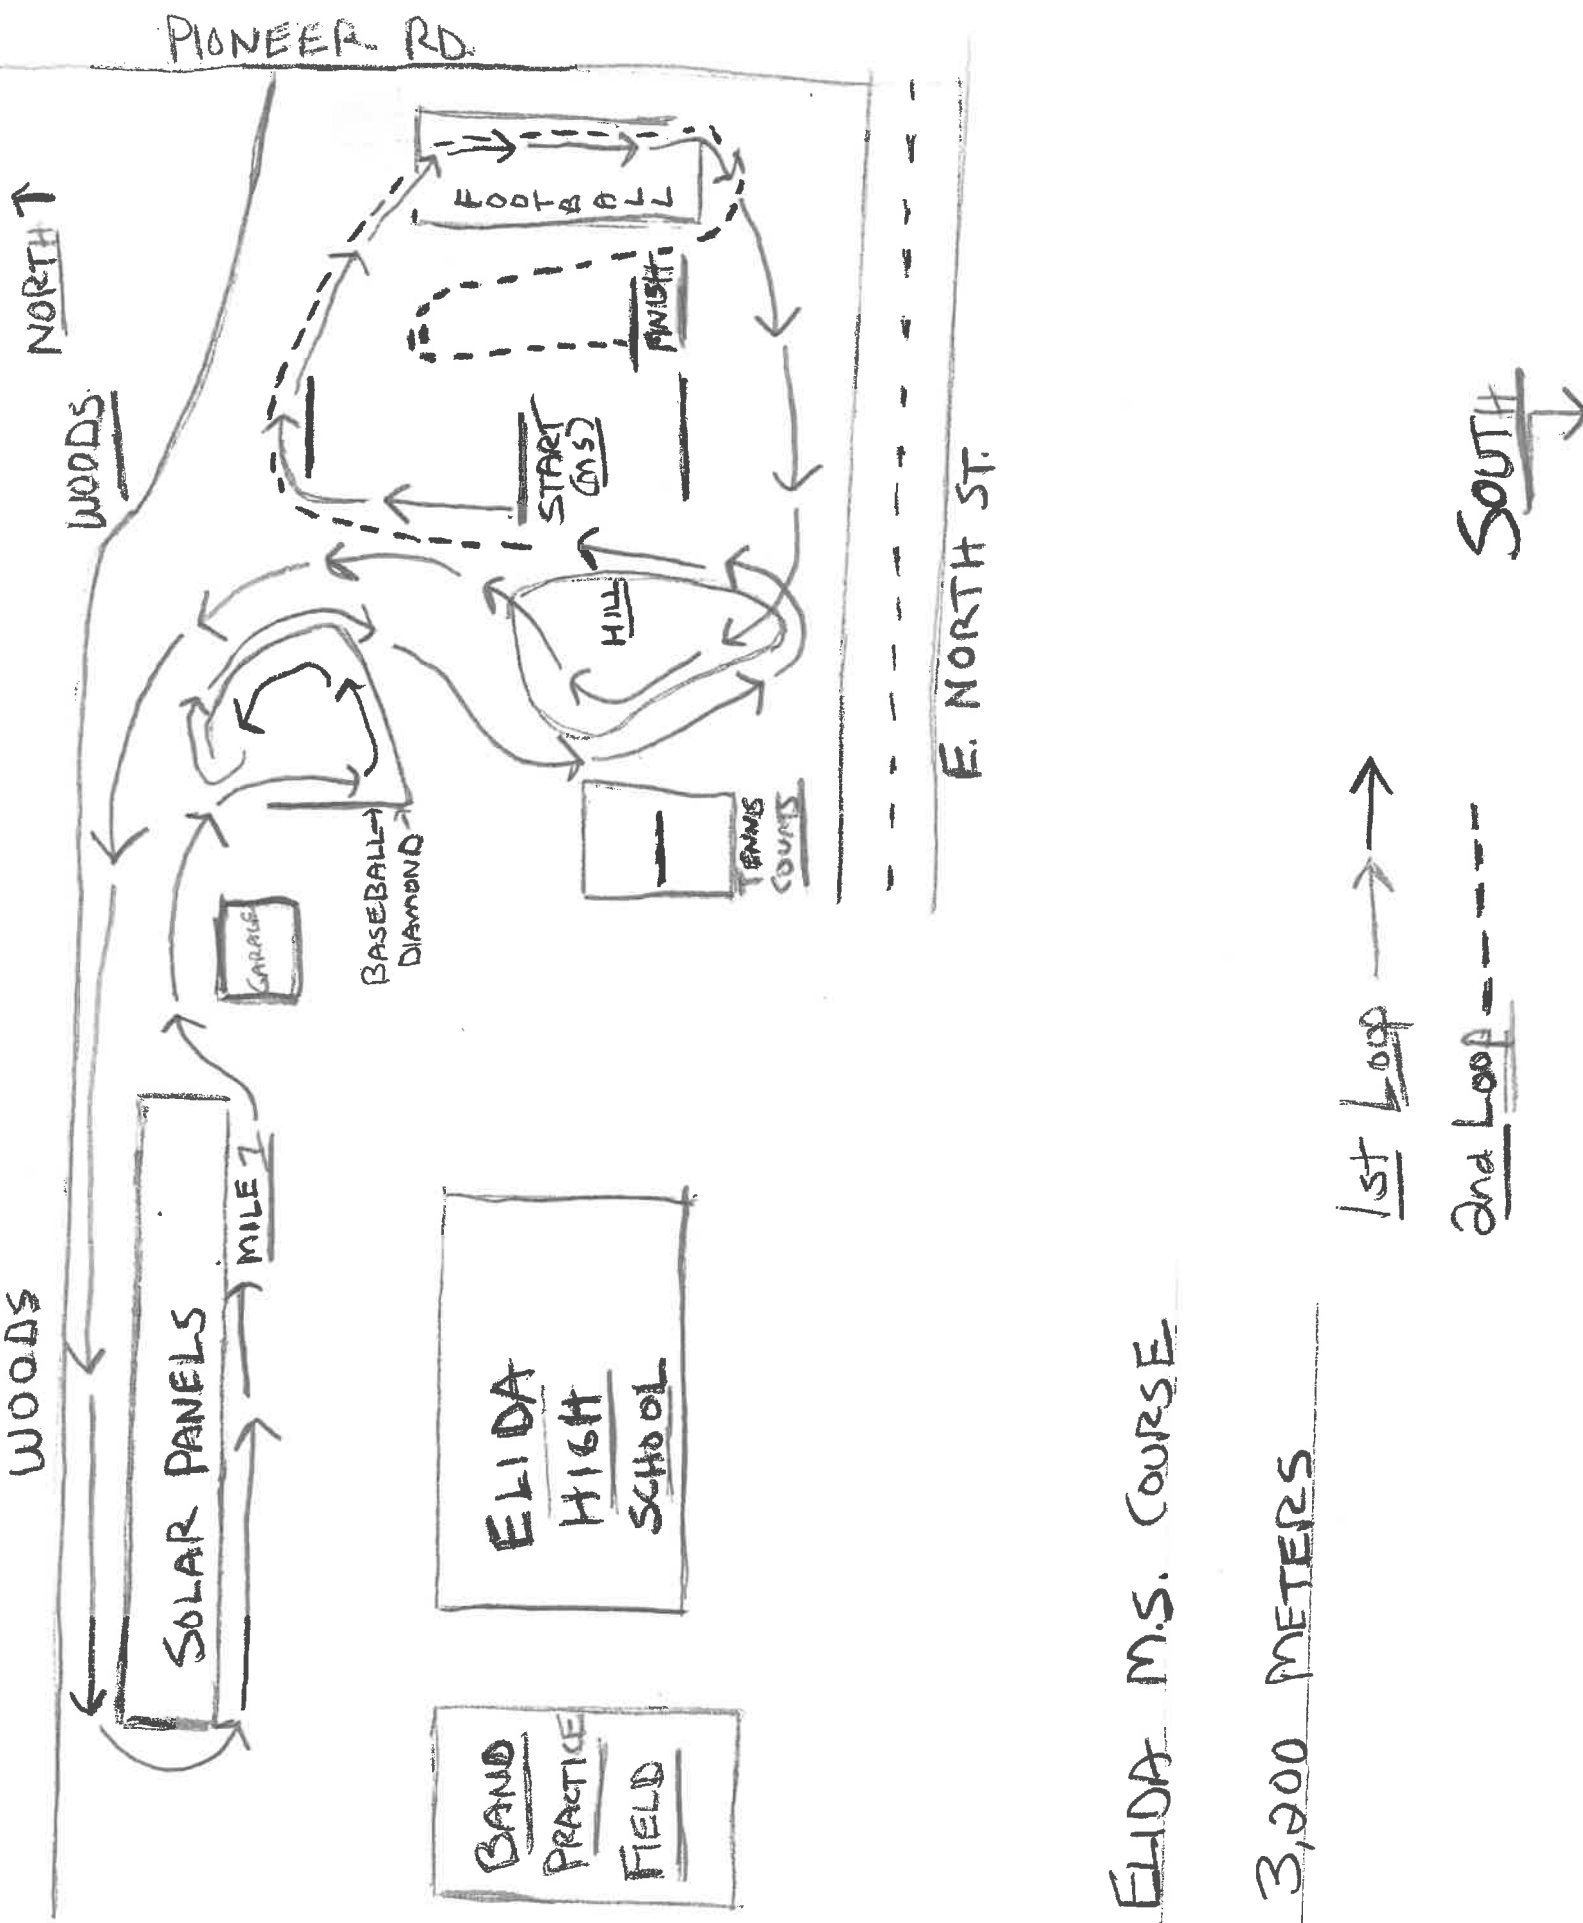

ELIDA H.S. COURSE

5,000 METERS

1st Loop → → →

2nd Loop - - - - -

ELIDA M.S. COURSE

3,200 METERS