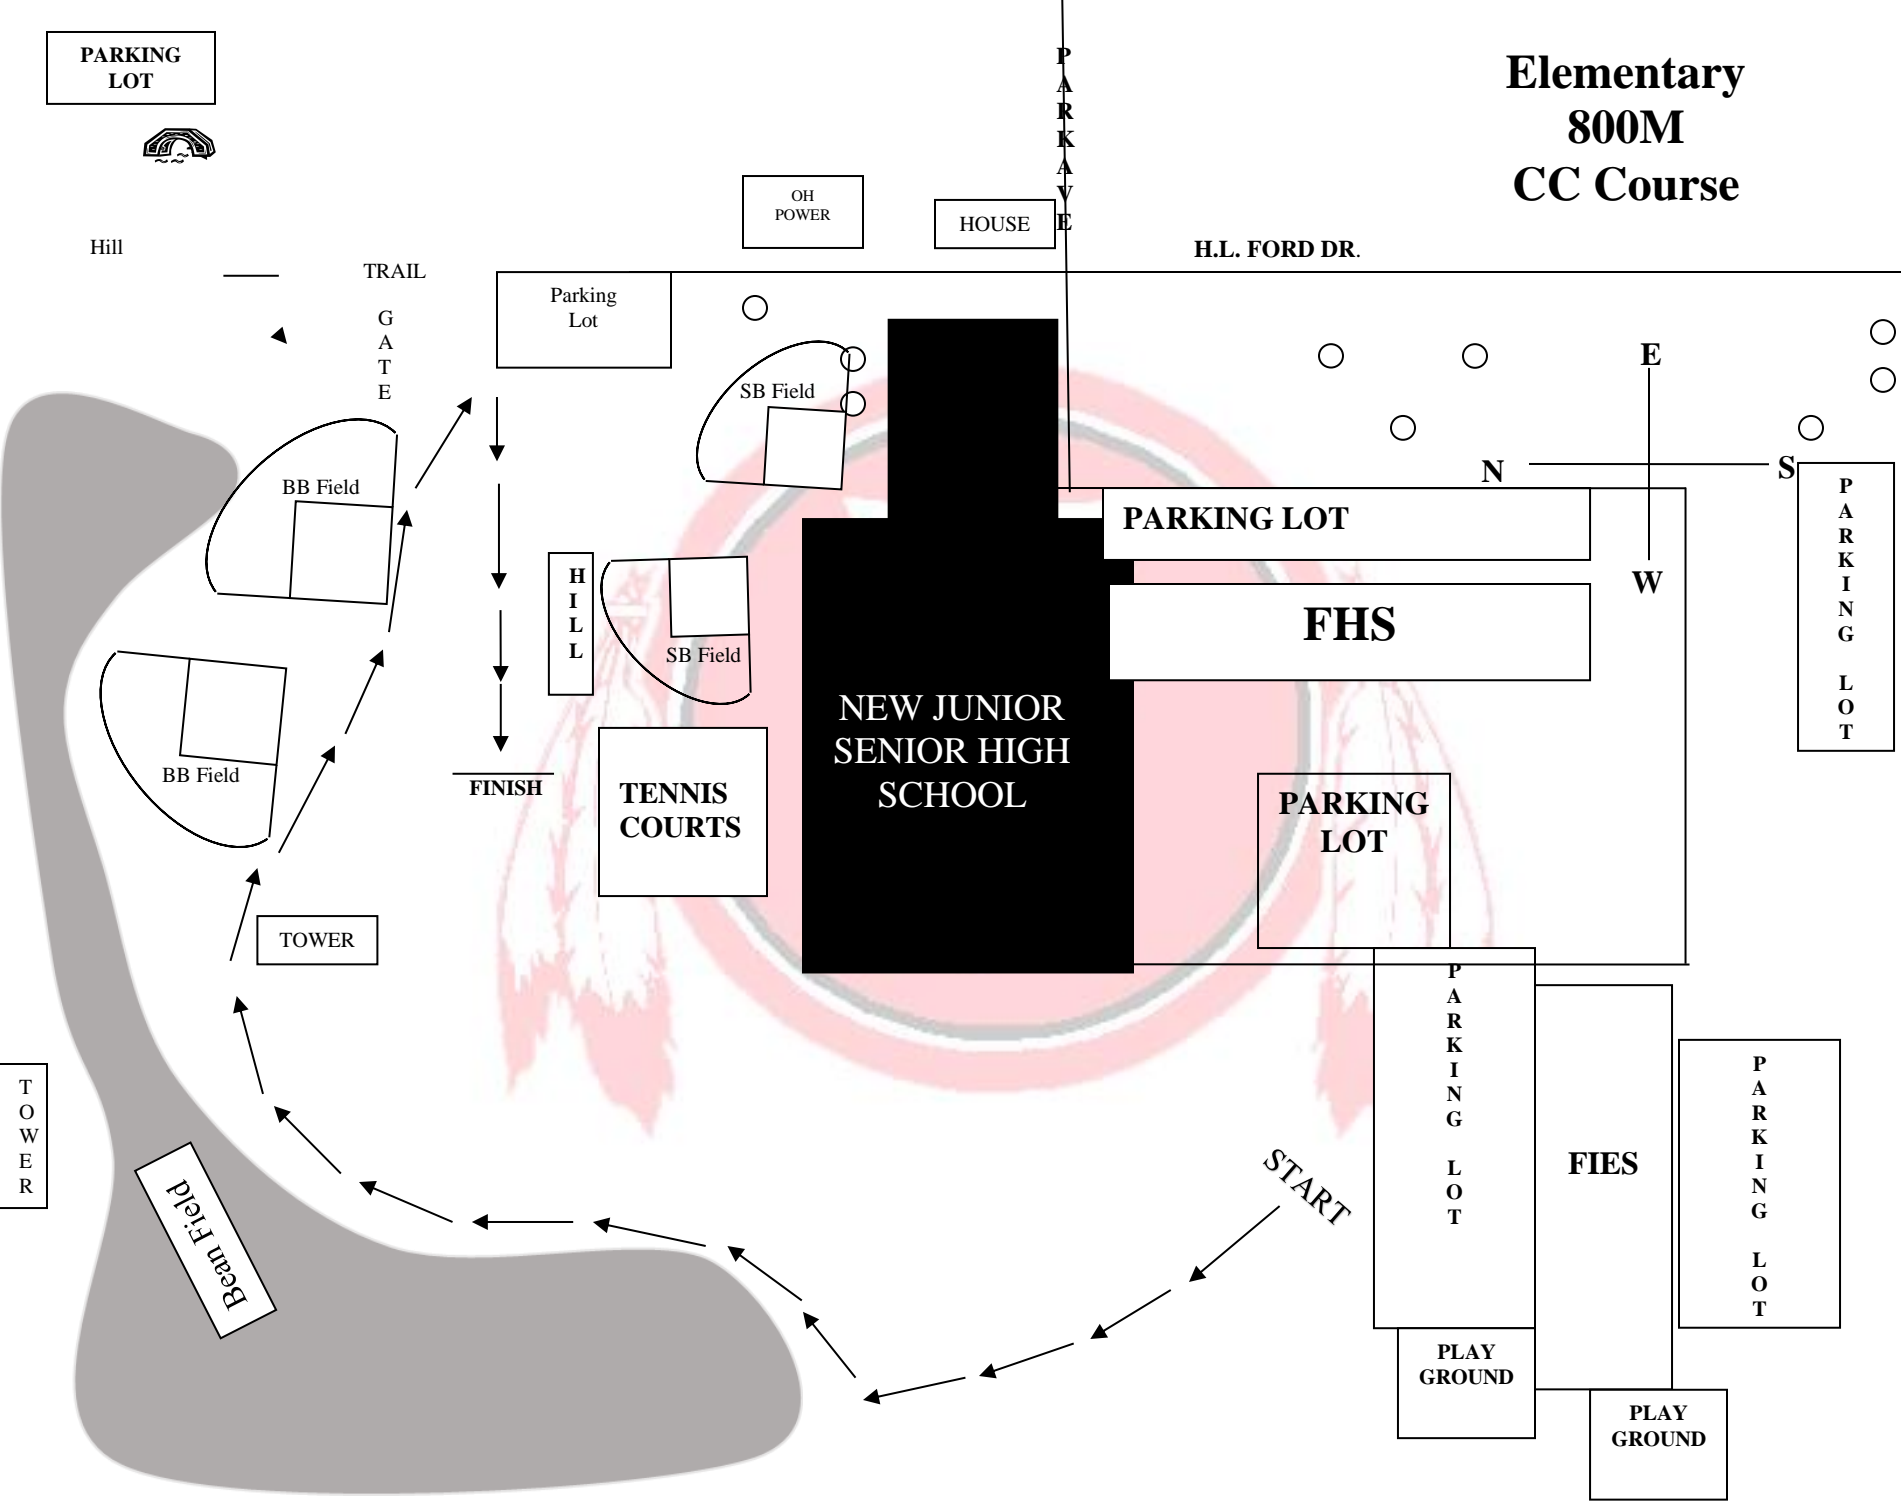

Elementary 800M CC Course

PARKING LOT

Hill

TRAIL
G
A
T
E

OH
P
O
W
E
R

H
O
U
S
E

P
A
R
K
A
V
E

H.L. FORD DR.

Parking Lot

SB Field

BB Field

H
I
L
L

SB Field

PARKING LOT

FHS

E
N
W

P
A
R
K
I
N
G
L
O
T

BB Field

FINISH

TENNIS COURTS

NEW JUNIOR
SENIOR HIGH
SCHOOL

PARKING LOT

T
O
W
E
R

Bean Field