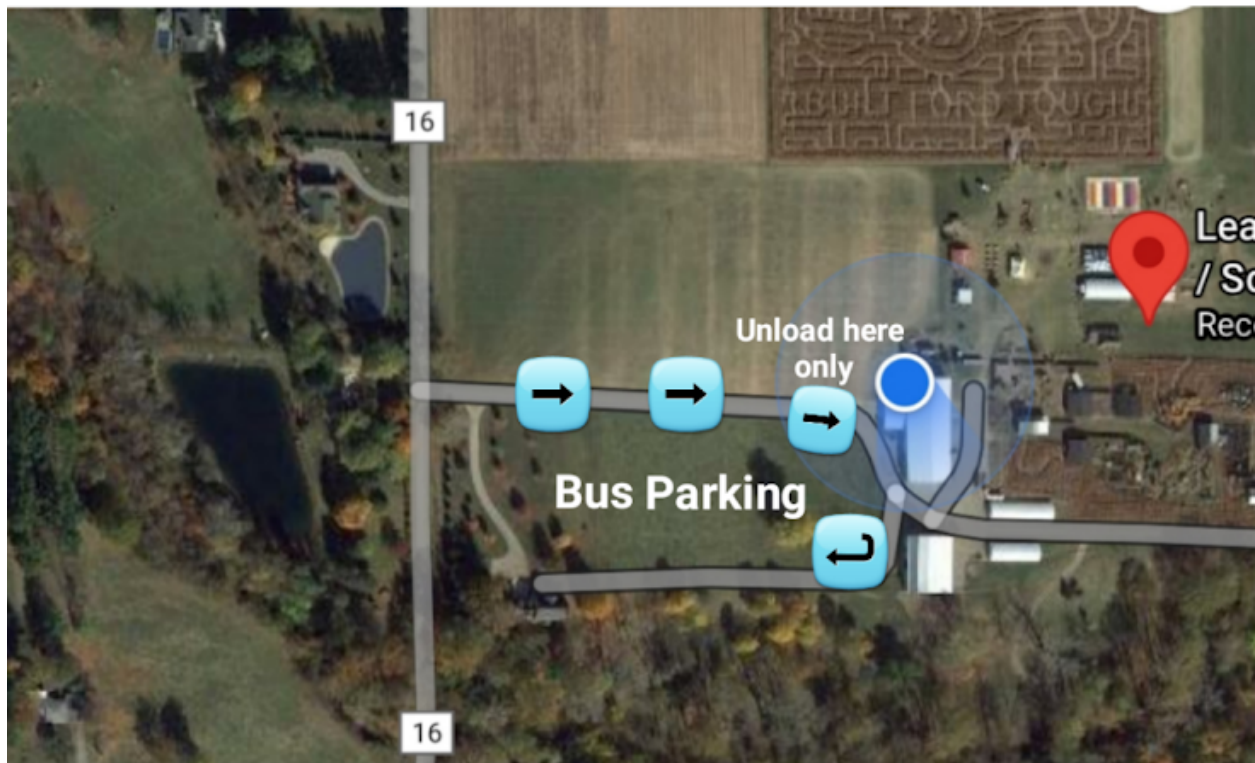

Hi Everyone!

Greetings from Leaders Farms!

We are so excited to see you for the Liberty Center Extravaganza!! Here is a map for bus parking. Please note, for the safety of all of our athletes, only unload at the front of the building (3rd arrow in) one bus at a time. This will not only keep students from walking between busses but also keep them close to the entrance of the farm. We will do our best to get everyone unloaded as fast as we can.

We are located one mile west of Napoleon, OH, south of State Route 24 on Township Road 16. We are the only farm on the east side of the road. Search Leaders Farms on Google and use the directions button if you have any questions. Some GPS systems will take you south of the river so only use Google 😊