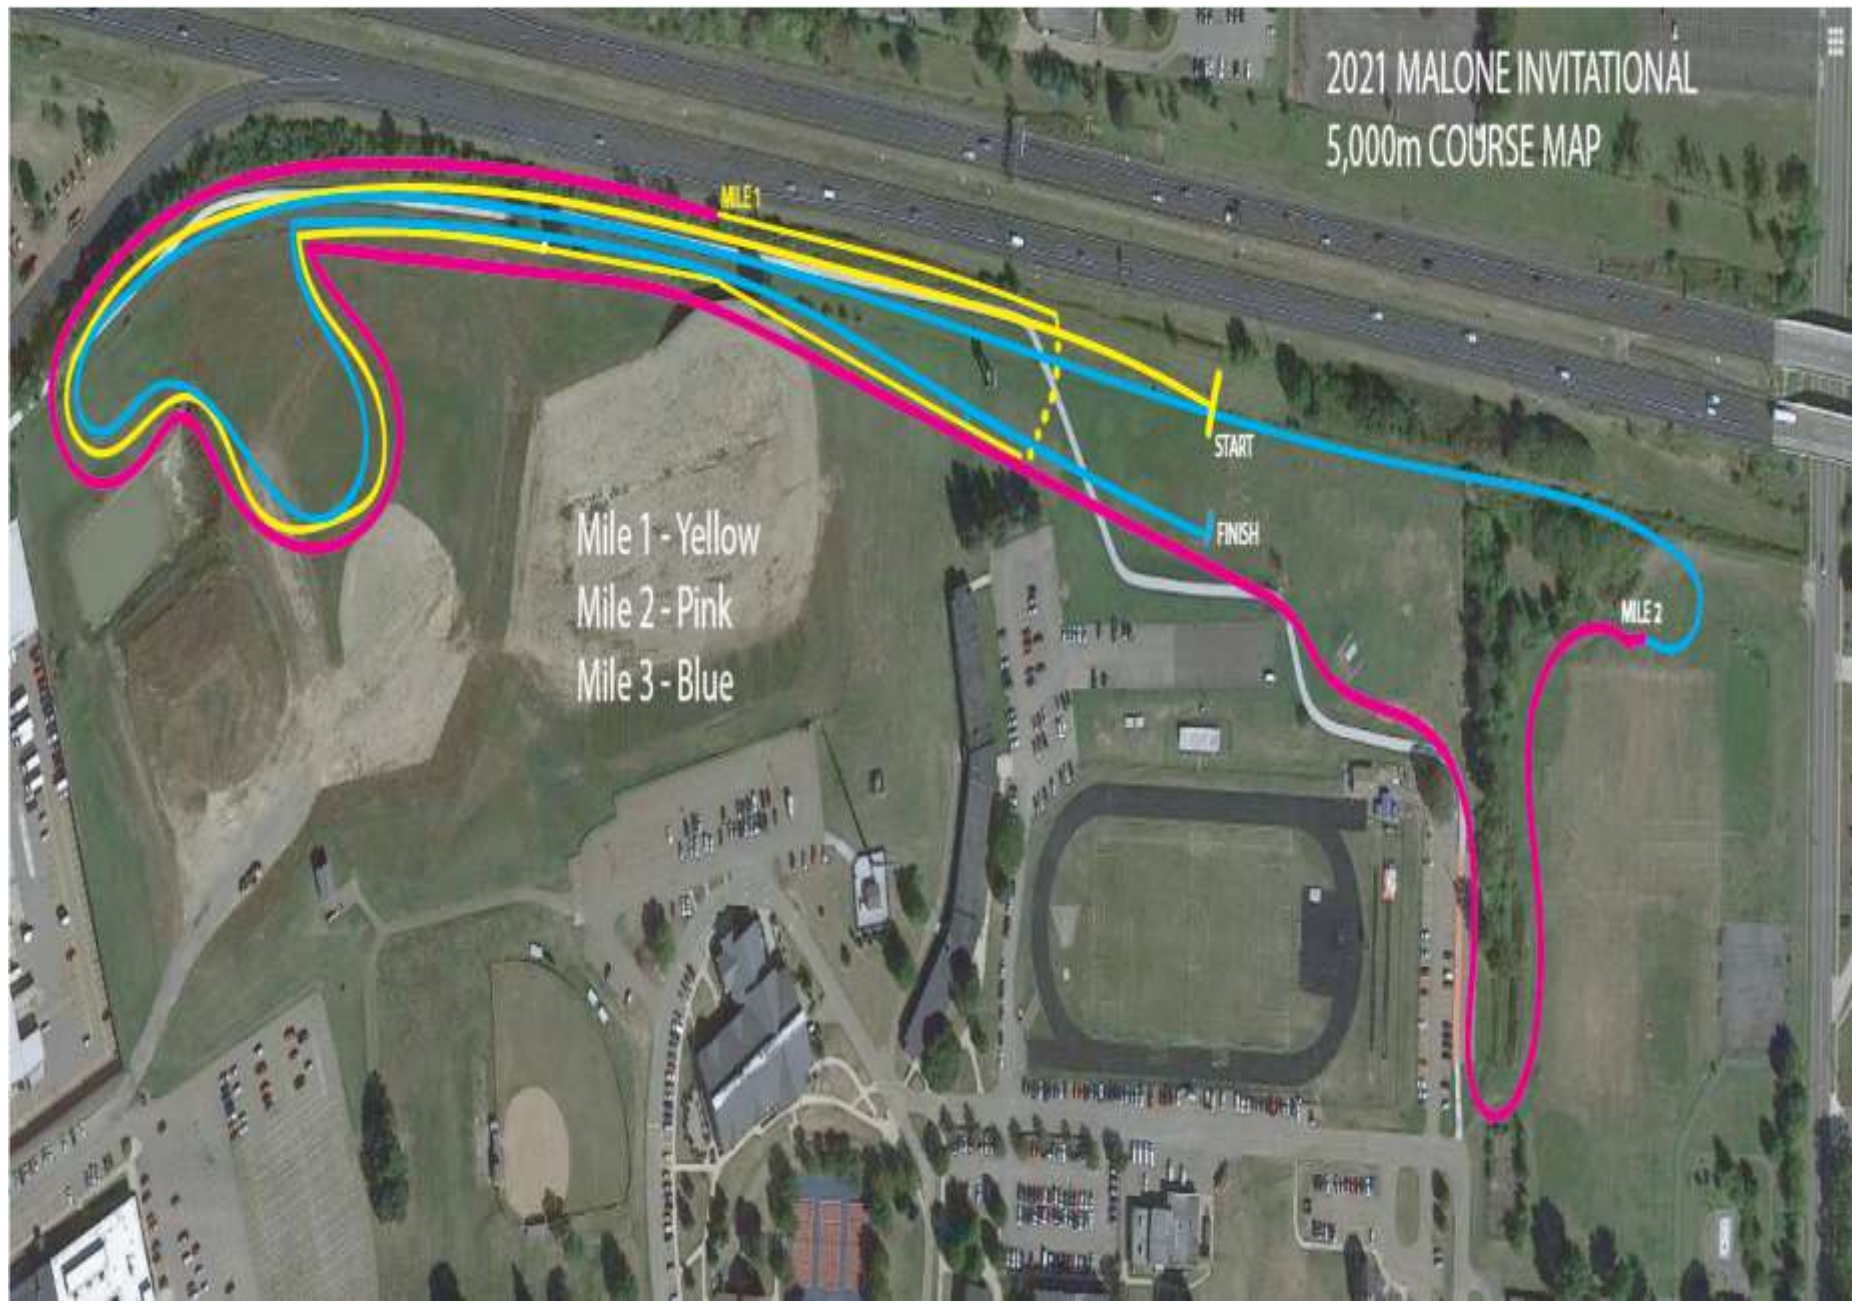

2021 MALONE INVITATIONAL
5,000m COURSE MAP

Mile 1 - Yellow
Mile 2 - Pink
Mile 3 - Blue

MILE 1

START

FINISH

MILE 2