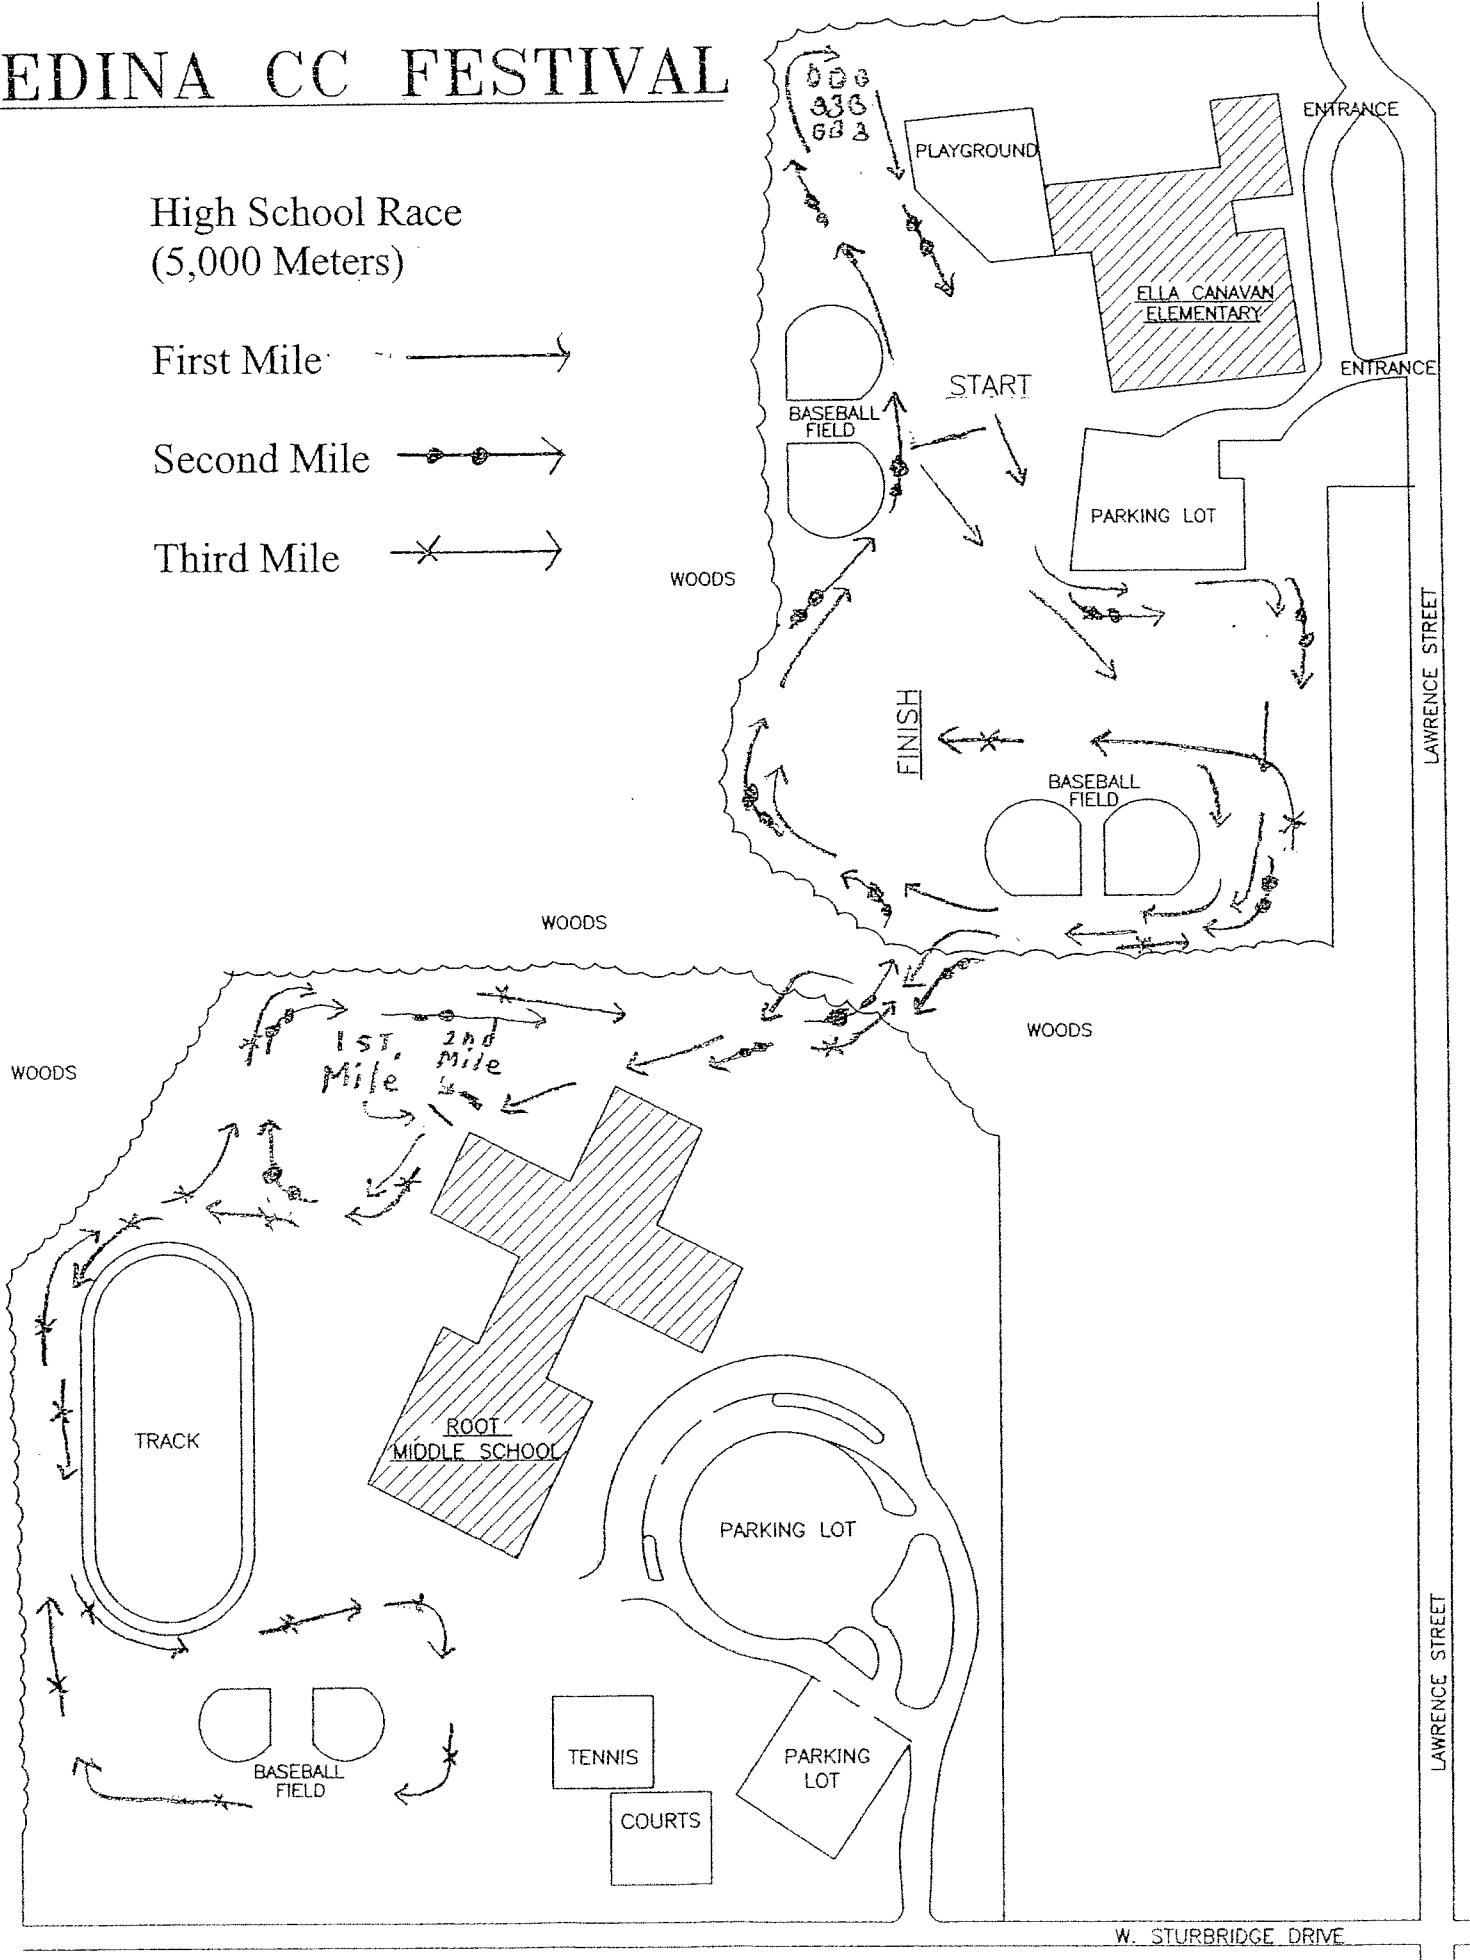

MEDINA CC FESTIVAL

High School Race
(5,000 Meters)

First Mile 

Second Mile 

Third Mile 

W. STURBRIDGE DRIVE