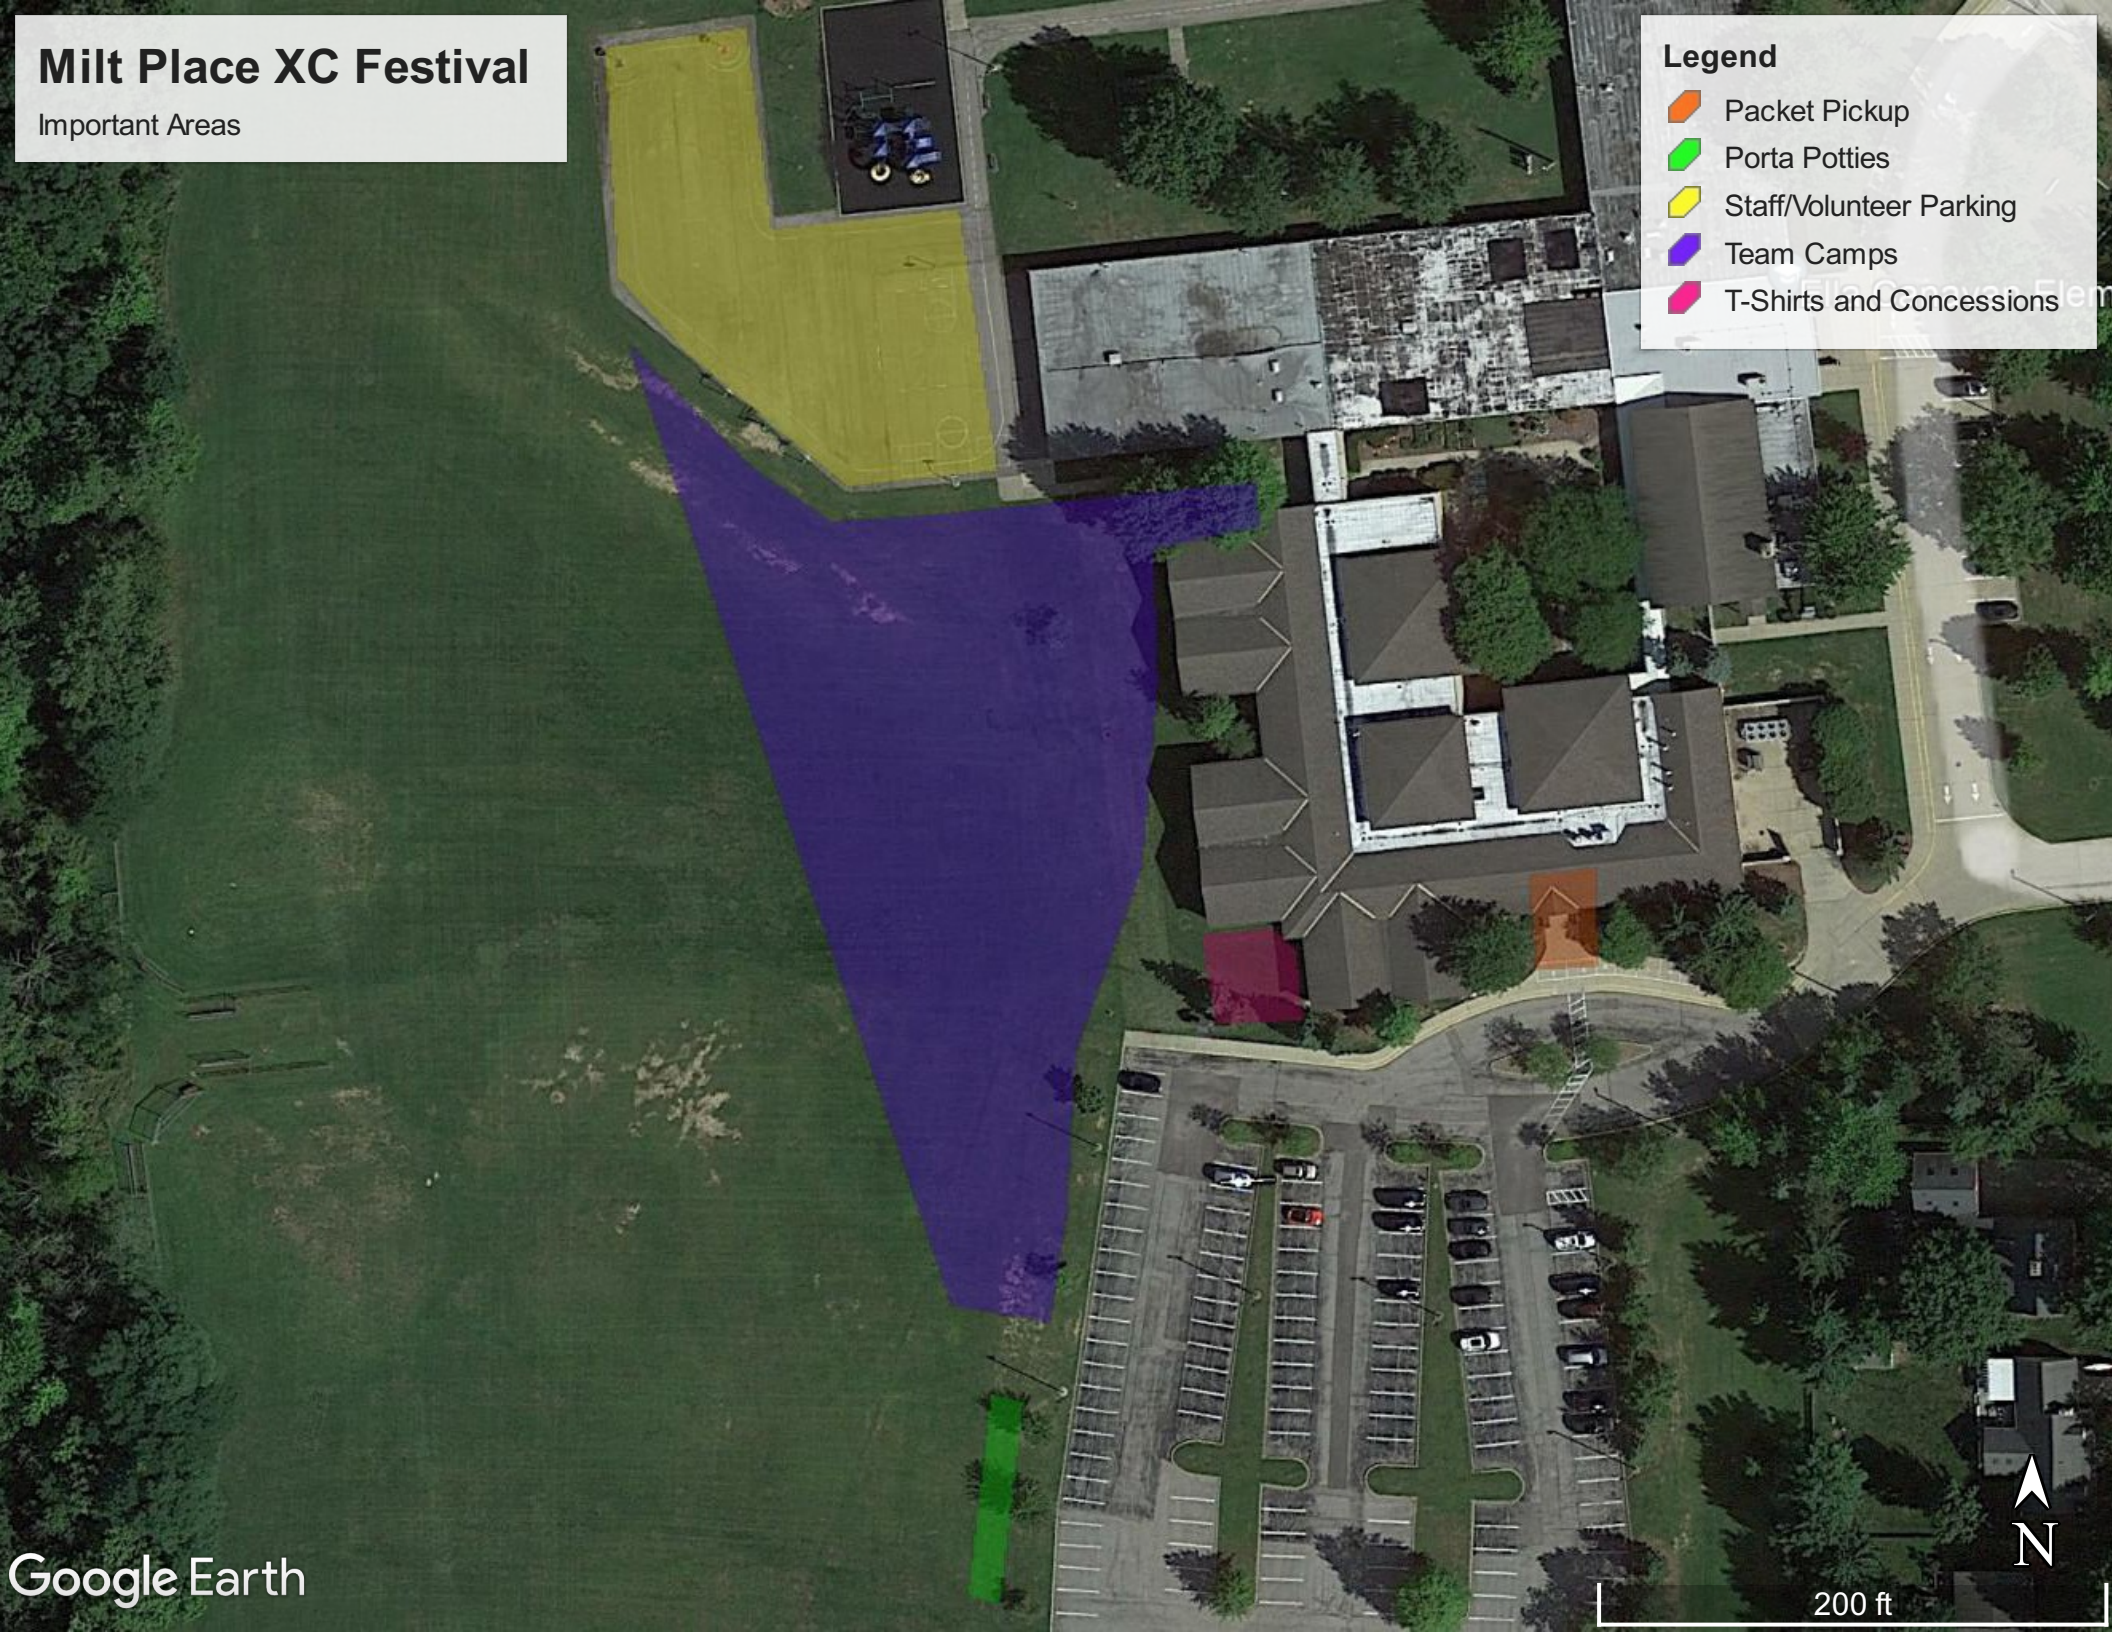

Milt Place XC Festival

Important Areas

Legend

- Packet Pickup
- Porta Potties
- Staff/Volunteer Parking
- Team Camps
- T-Shirts and Concessions

200 ft