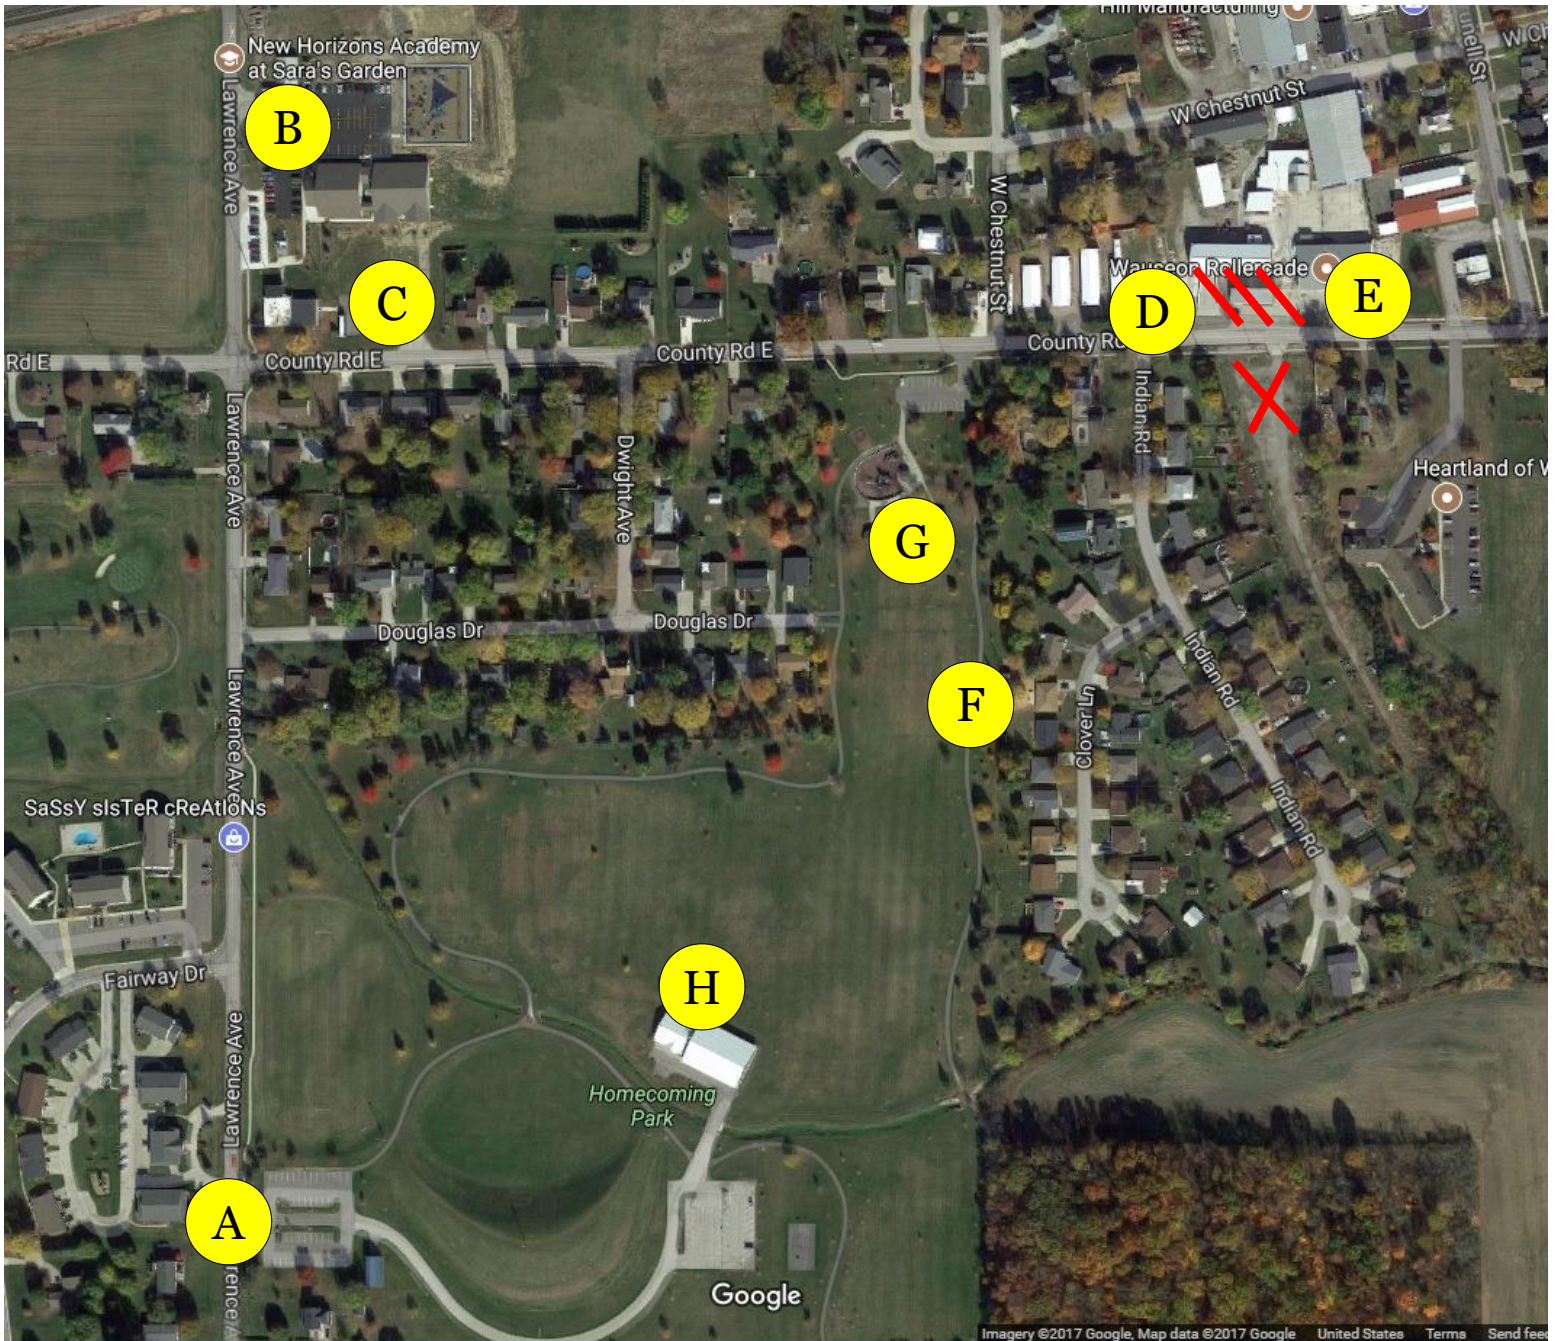

WAUSEON HIGH SCHOOL CROSS COUNTRY @ HOMECOMING PARK FAN PARKING and COURSE LOCATIONS

A – HANDICAPPED PLACARD/EVENT PASSES ONLY

B – NEW HORIZONS ACADEMY

C – SARA'S GARDEN

D – STORE PORTS EMPTY LOT – do NOT park in front of former Wauseon Silo

E – WAUSEON ROLLERCADE

F – TEAM CAMP LOCATION

G – STARTING LINE

H – FINISH LINE

**** There is parking in along the streets in the nearby neighborhoods – PLEASE RESPECT THEIR PROPERTIES**