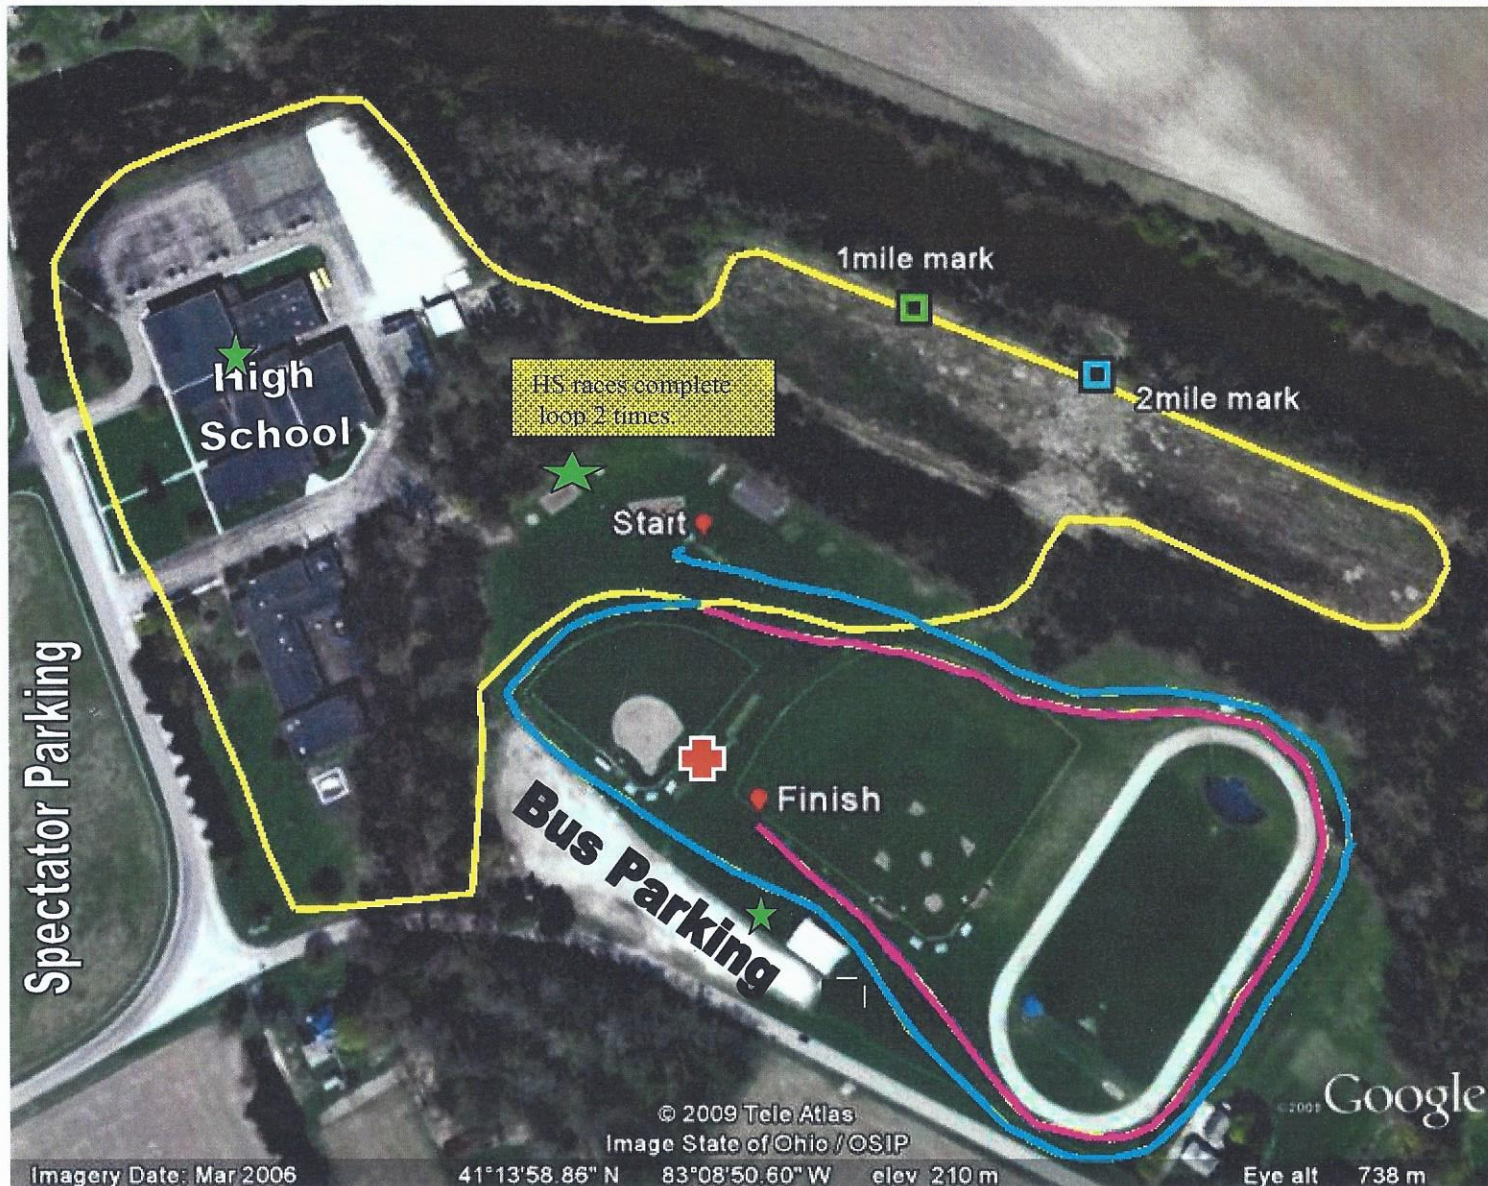

Degrees Minutes Seconds:
 Latitude: 41-14'02" N
 Longitude: 083-08'59" W

OFHS Cross Country Invitational

OLD FORT HIGH SCHOOL

7635 N CR 51 Old Fort, OH 44861

Decimal Degrees:
 Latitude: 41.2339427
 Longitude: -83.1496413

Saturday, October 1, 2016

JR HI & HS Course

Race Order
 9:00 AM - JH Girls
 9:30 AM - JH Boys
 10:00 AM - HS Girls
 10:40 AM - HS Boys
 11:20 AM - Elementary

Superintendent: Steve Anway
 Principal: Sonia Herman
 Athletic Director: Sandy Adelsperger
 Varsity Coach: Tony Miller
 Junior High Coach: Mark Churchill

- Rest rooms
- First Aid/EMS
- 1st leg
- 2nd leg
- 3rd leg
- 1 X for Jr Hi
- 2 X for HS

Team Camps are to be located inside the fencing on the baseball field.