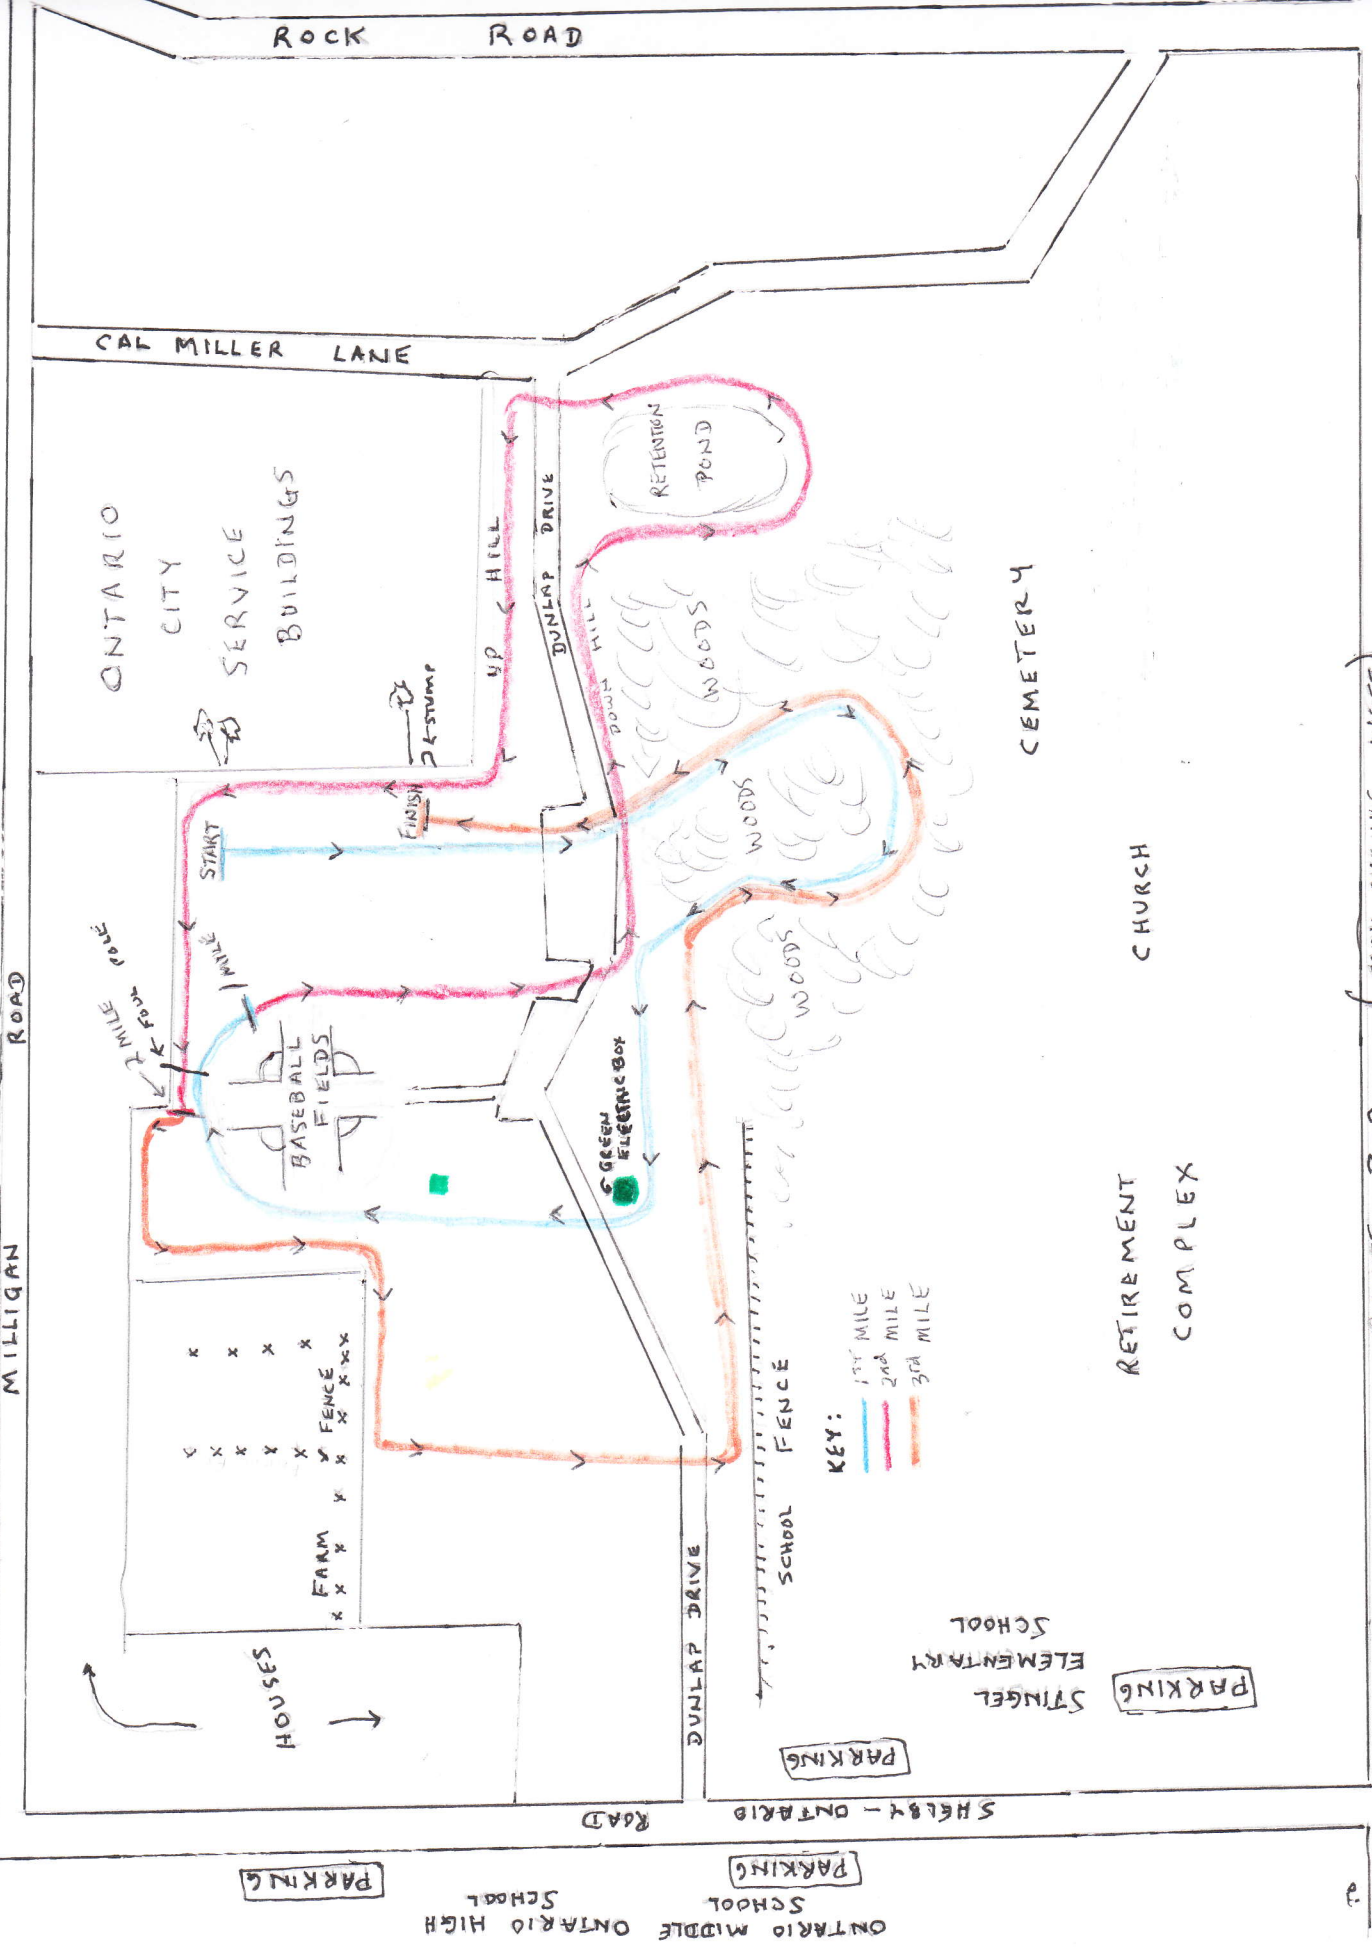

# ONTARIO HIGH SCHOOL 5 K CROSS COUNTRY COURSE IN MARSHALL PARK

TO SHELBY

KEY:  
 1st MILE  
 2nd MILE  
 3rd MILE

ROUTE 309 (PARK AVENUE WEST)

TO LEWISTON

PARKING

PARKING

PARKING

PARKING