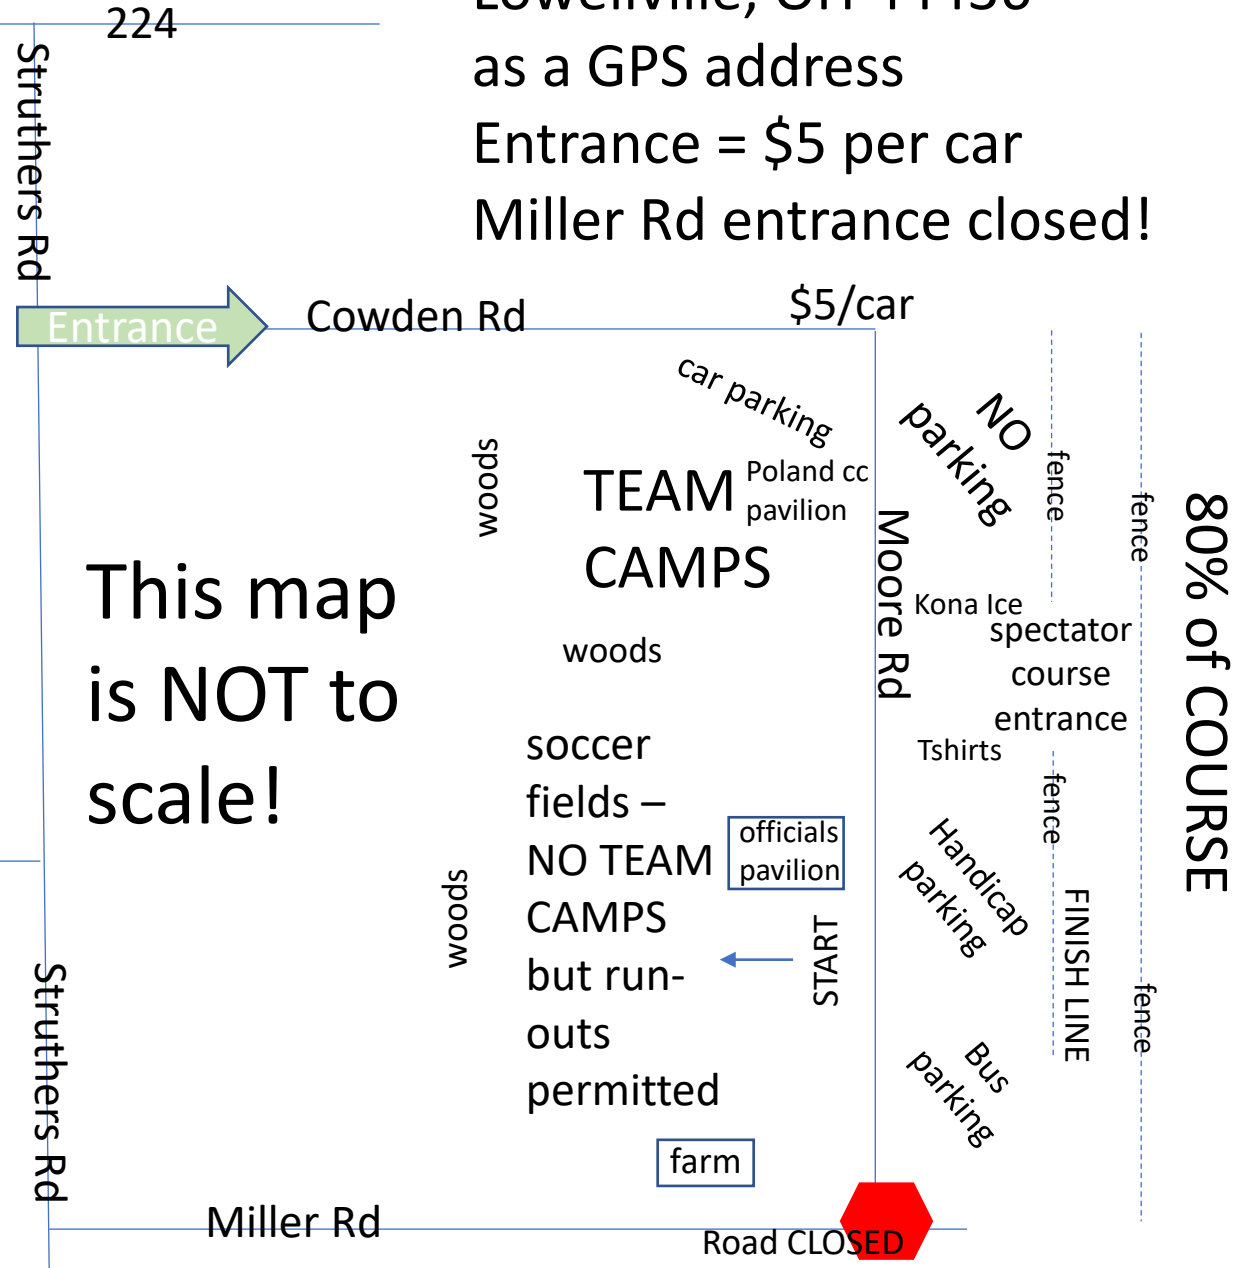

This map IS to scale!

You can use 5400 Moore Rd.
Lowellville, OH 44436
as a GPS address
Entrance = \$5 per car
Miller Rd entrance closed!

This map is NOT to scale!

170
Poland HS

Dobbins Rd

Miller Rd

Struthers Rd

Struthers Rd

224

170

Poland HS

Cowden Rd.

Moore Rd
Spectator & Bus
Parking

Miller Rd.
Entrance Closed

Entrance

Cowden Rd

\$5/car

TEAM
CAMPS

soccer
fields –
NO TEAM
CAMPS
but run-
outs
permitted

officials
pavilion

START

farm

NO
parking

Kona Ice
spectator
course
entrance

Handicap
parking

Bus
parking

FINISH LINE

80% of COURSE