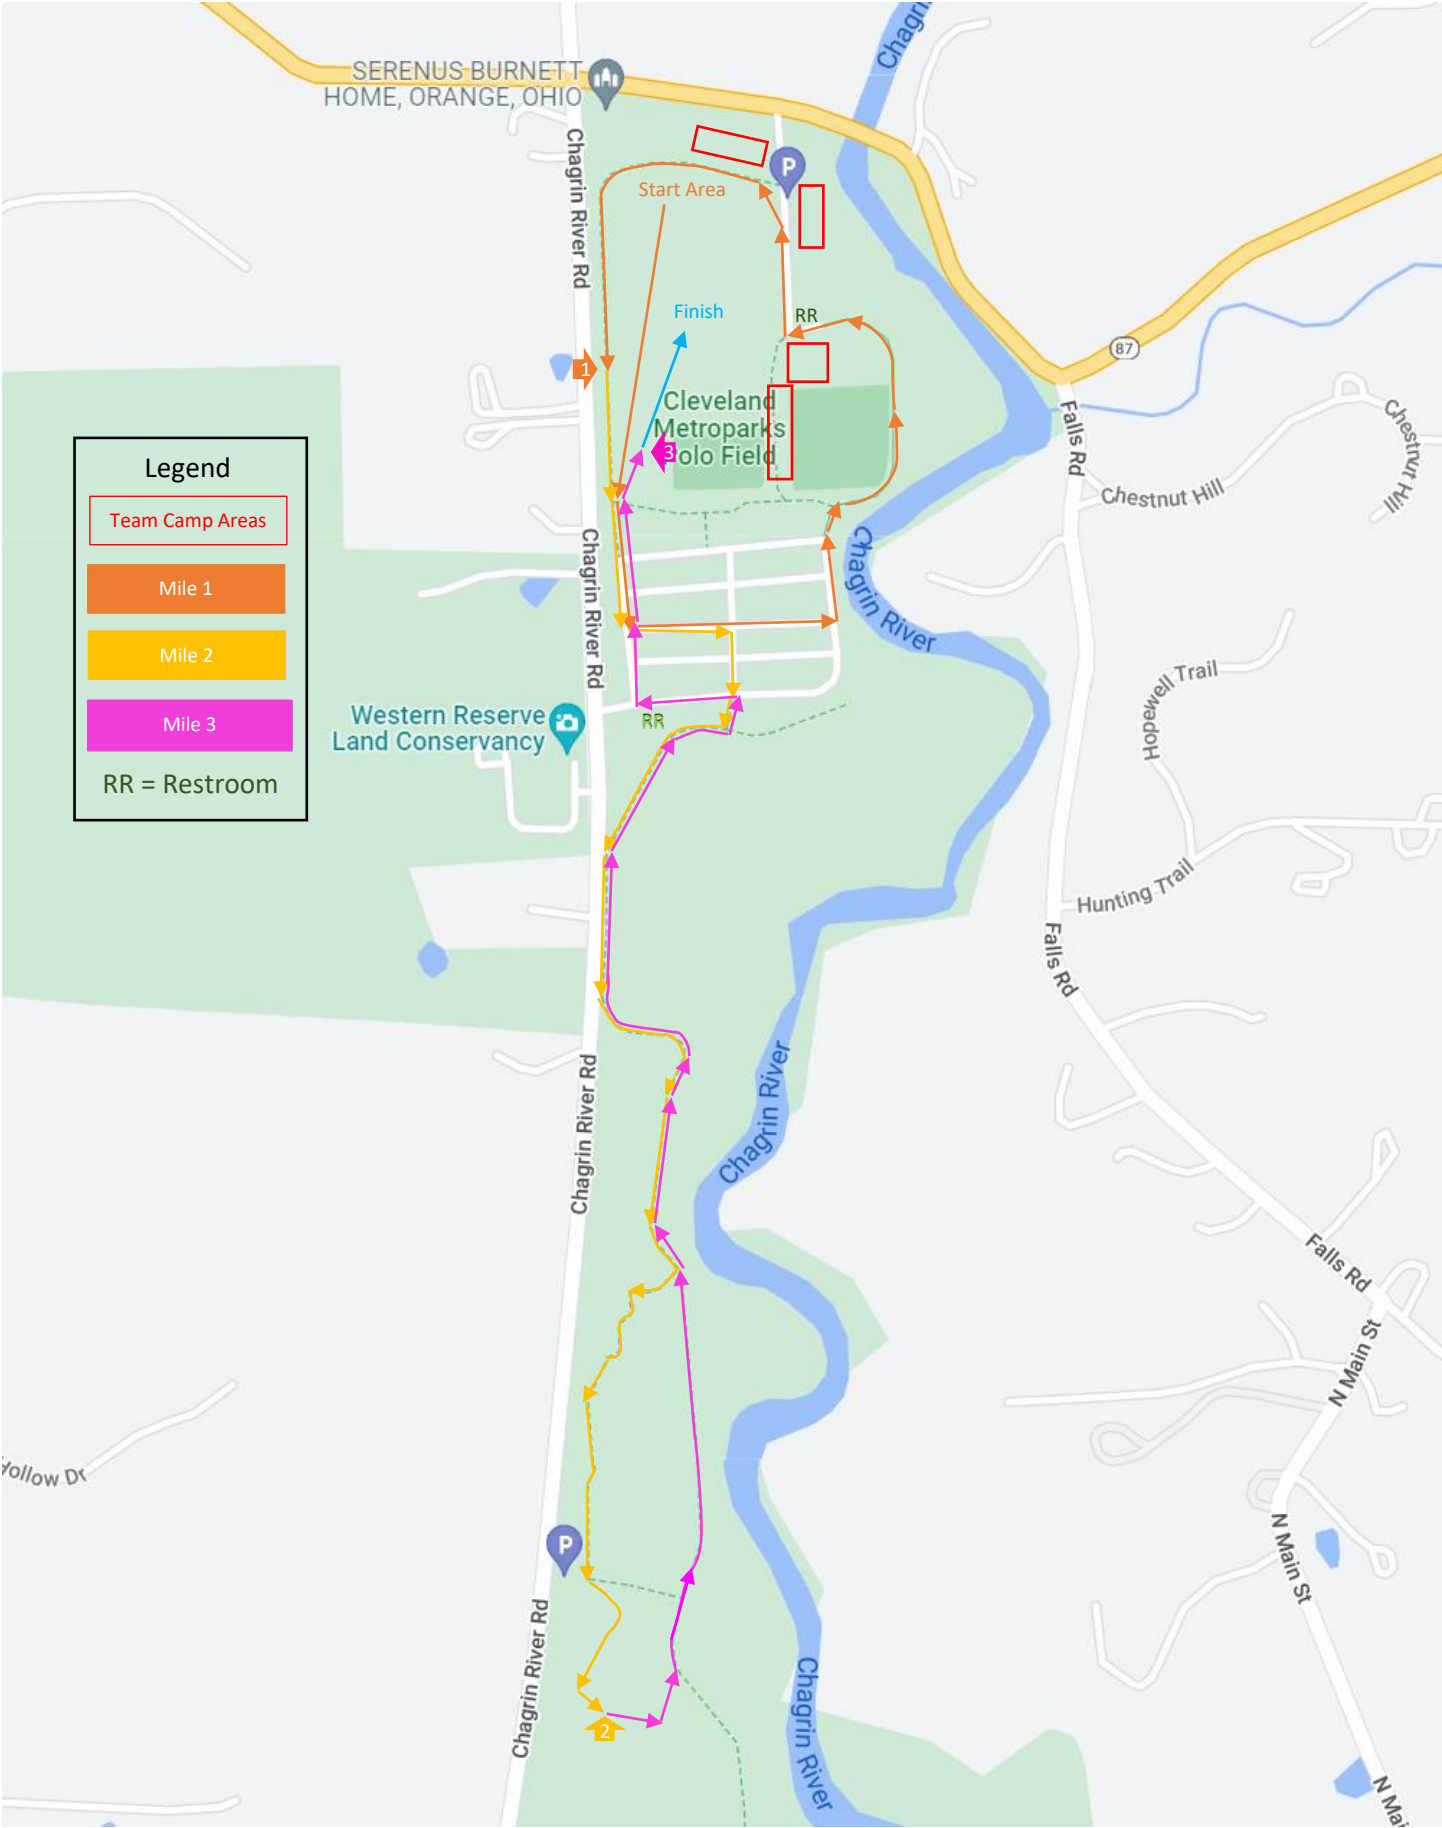

Solon XC Invitational – Cleveland Metroparks Polo Field - High School Course – 5 km

Solon XC Invitational – Cleveland Metroparks Polo Field - High School Course – 5 km