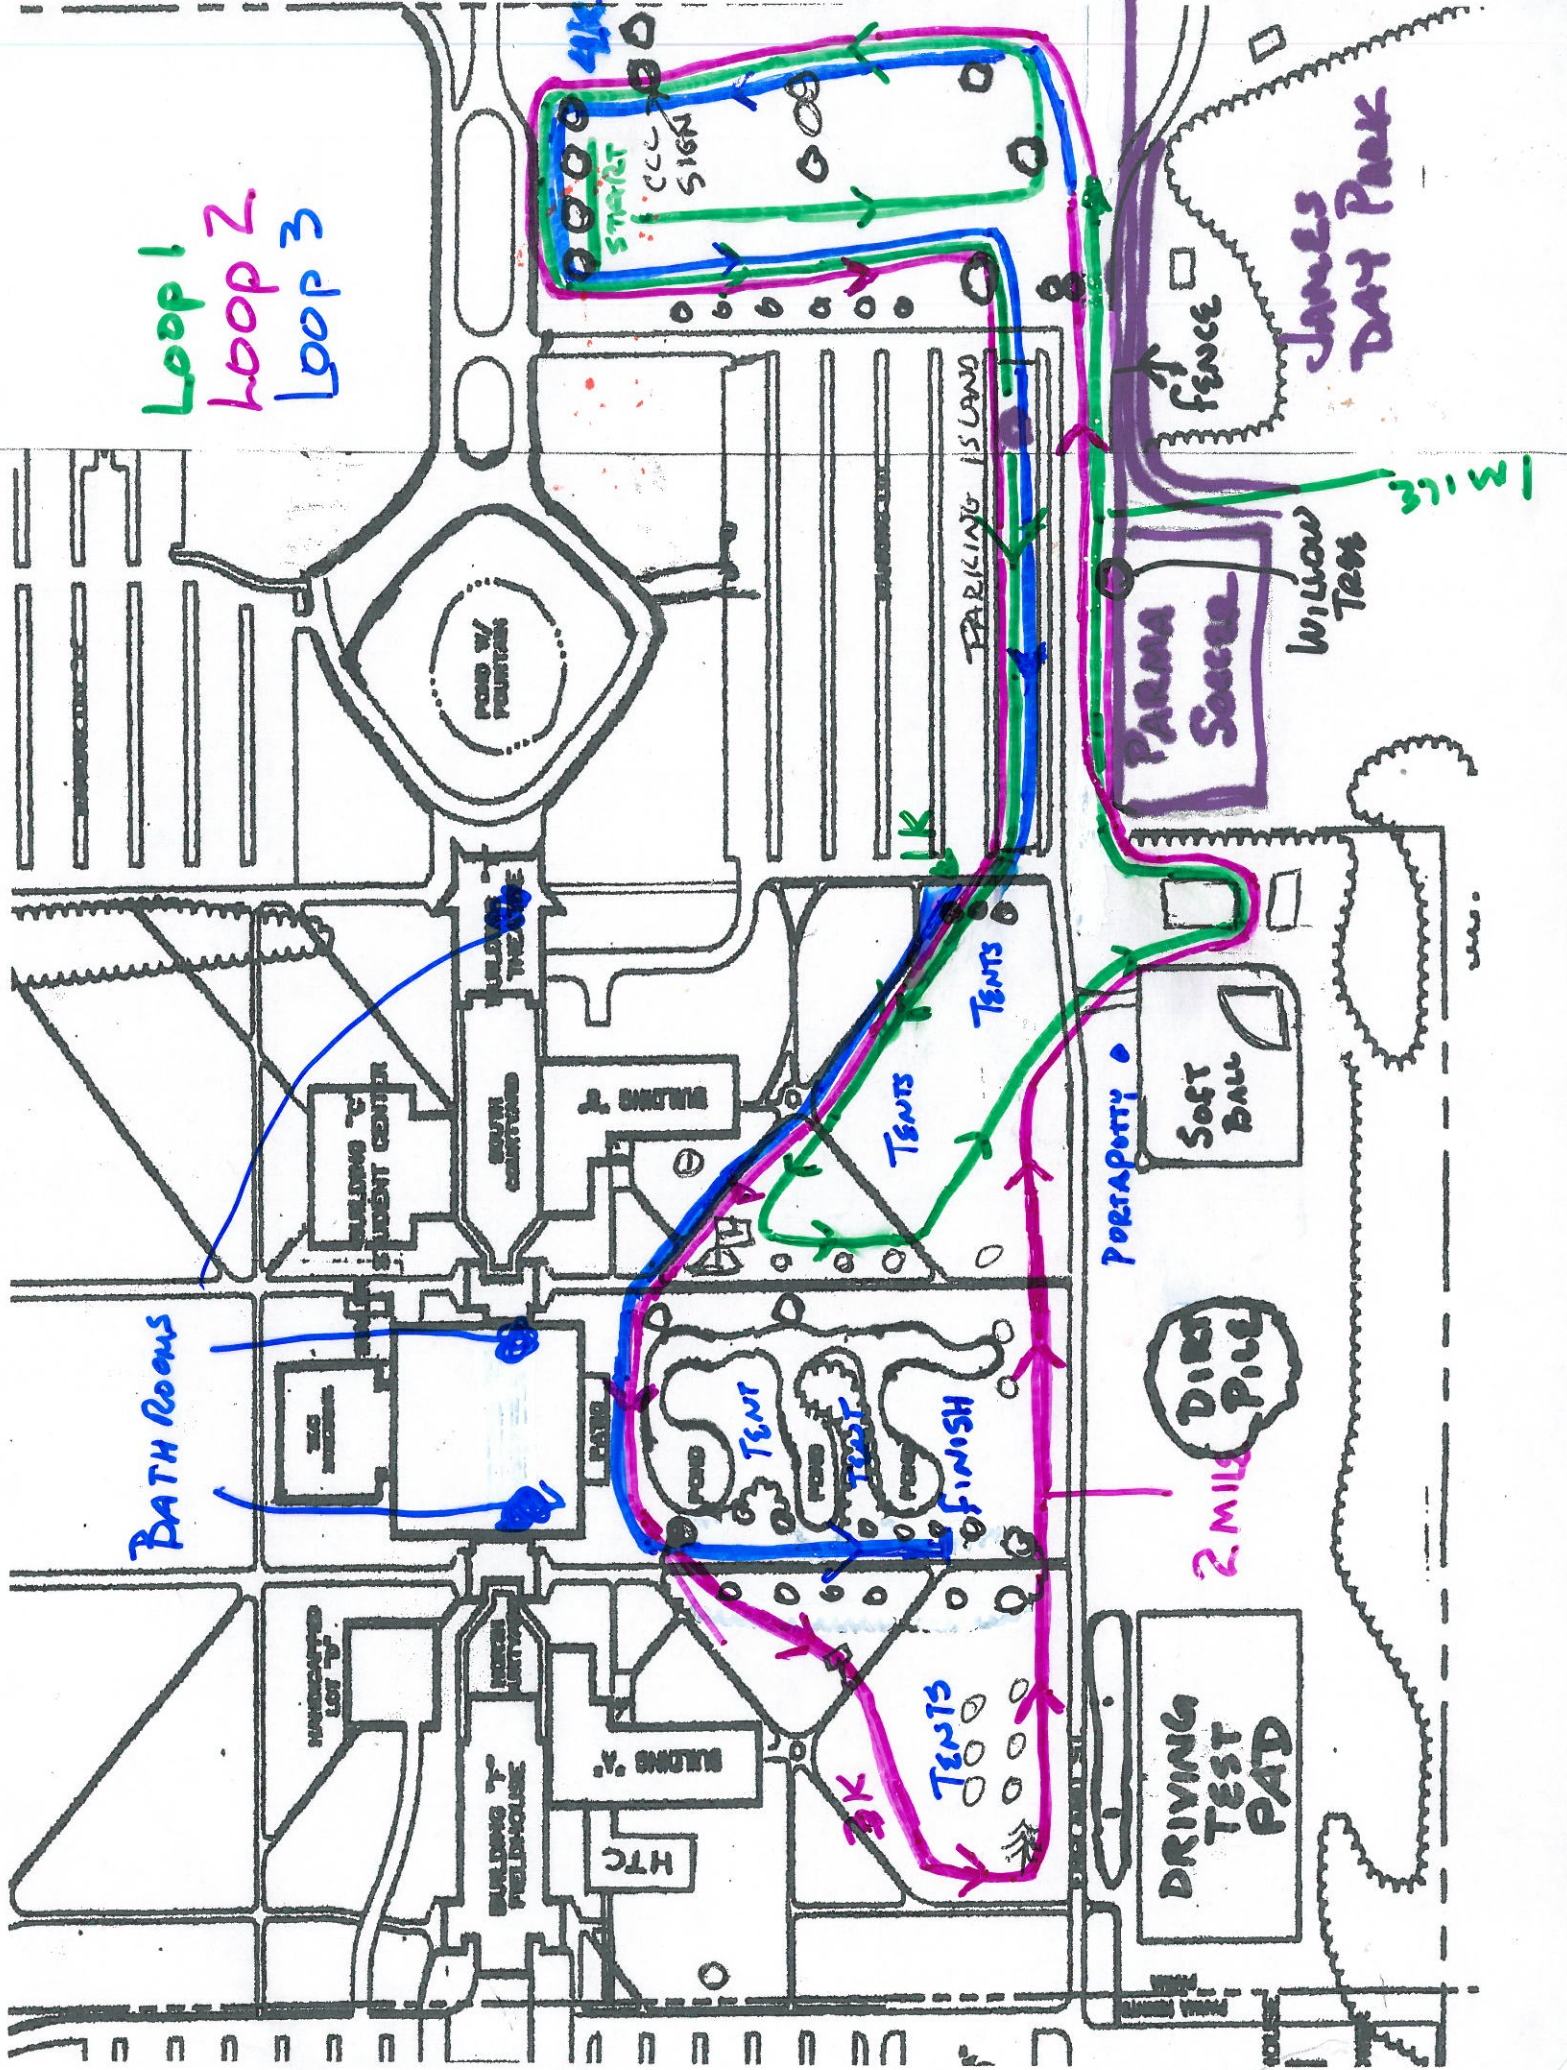

Loop 1
Loop 2
Loop 3

BATH ROOMS

BUILDING C
STUDENT CENTER

BUILDING THE WAVE

BUILDING P. BENTON

BUILDING 1

BUILDING 2
FIELDHOUSE

BUILDING 3
HTC

UNIVERSITY LOT 1

HALLWAY

POND

TENT

TENT

TENT

TENTS

TENTS

TENTS

PARKING ISLAND

DRIVING TEST PAD

DIRTY PILE

SOFT BALL

POTAPOTTY

PARMA Soccer

WILLOW TEST

JAMES DAY PARK

FENCE

1 Mile

START SIGN

4K

3K

2K

1K