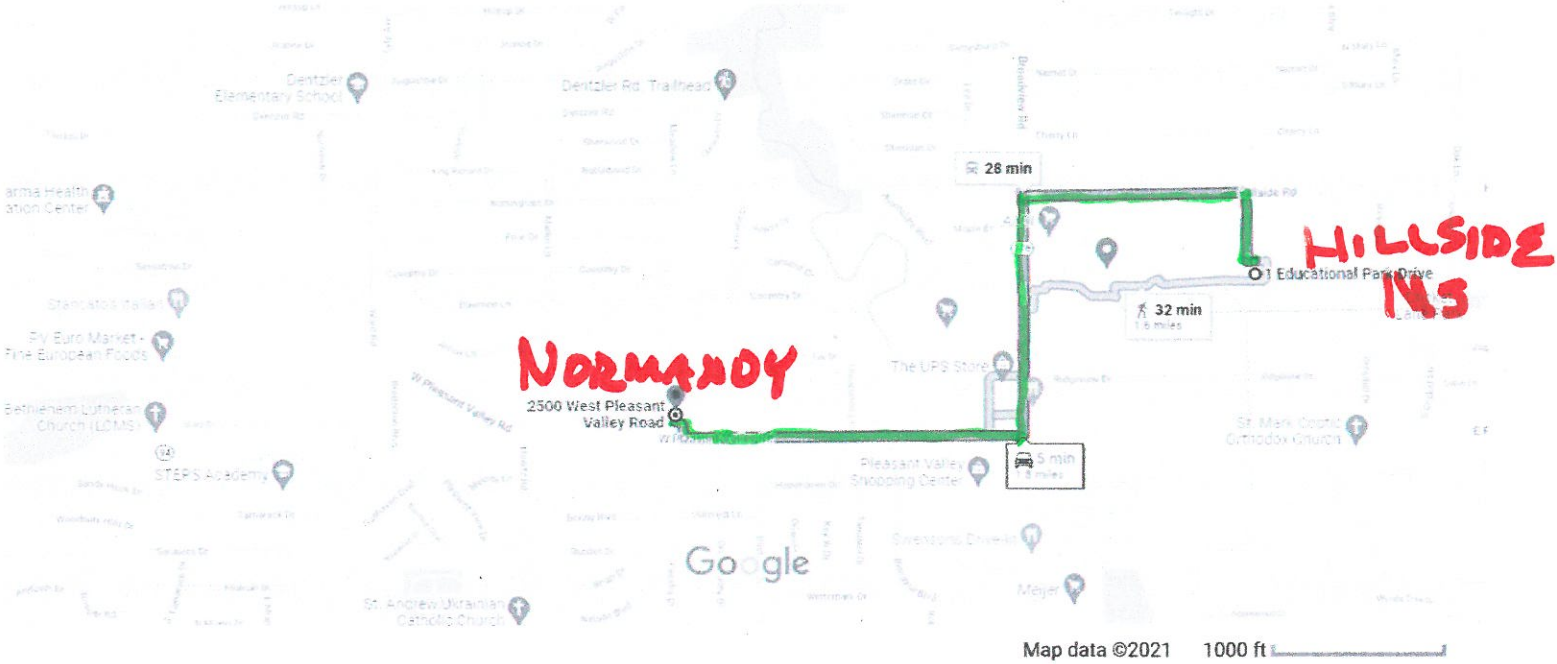

Google Maps

1 Educational Park Drive, Seven Hills, OH to 2500 West Pleasant Valley Road, Parma, OH Drive 1.8 miles, 5 min

 via Broadview Rd and W Pleasant Valley Rd 5 min
1.8 miles
Fastest route, the usual traffic

 7:31 AM–7:59 AM 28 min
  53-53A 

 via W Pleasant Valley Rd 32 min
1.6 miles

Explore 2500 W Pleasant Valley Rd

Restaurants

Hotels

Gas stations

Parking Lots

More