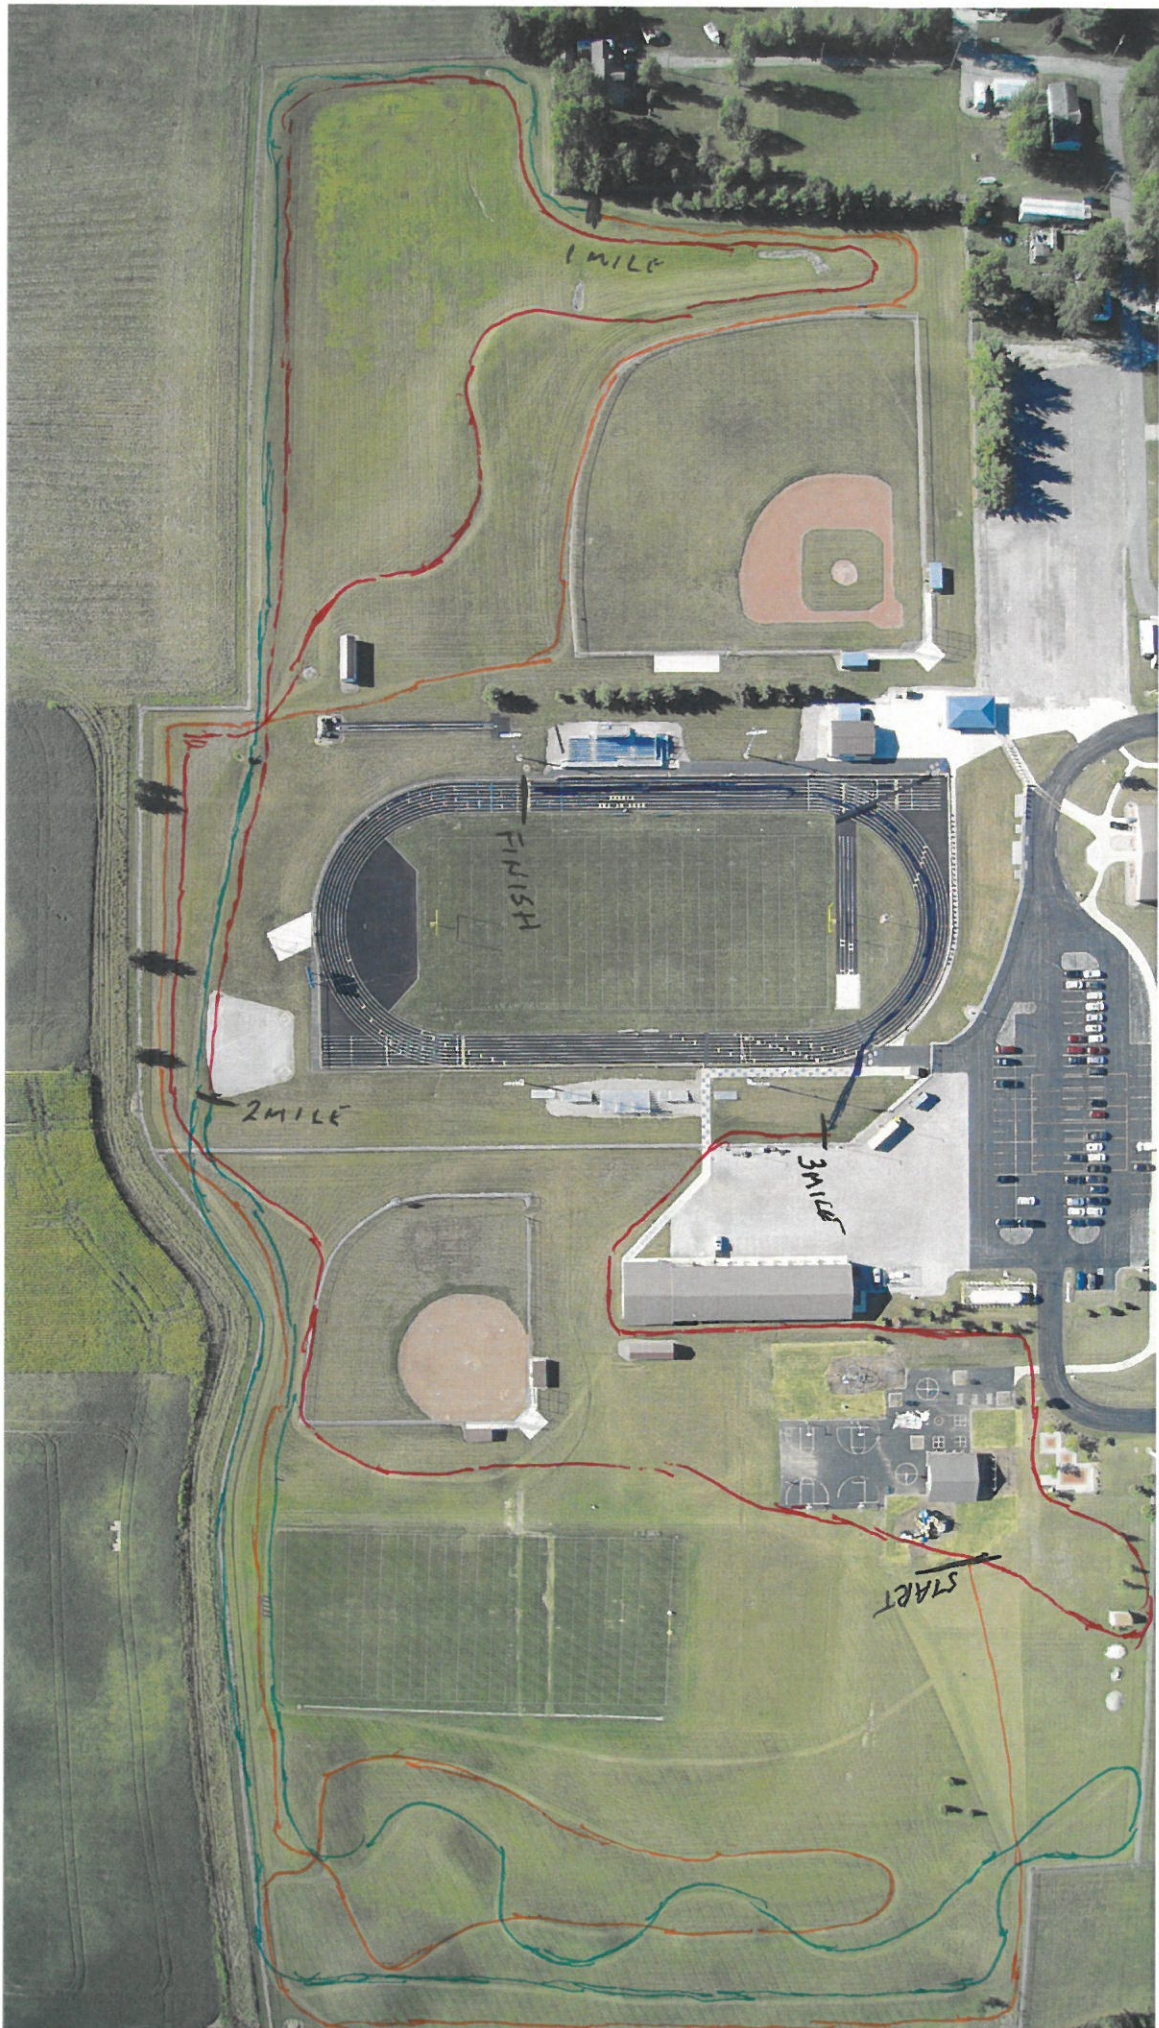

JTH 2 MILE / 3200 M

RED 1ST MILE

BLUE 2ND MILE

FINISH IS ON THE TRACK

START

FINISH

HS 3.1 / 5000M \* FINISH IS ON THE TRACK

ORANGE 1<sup>ST</sup> MILE

BLUE 2<sup>ND</sup> MILE

RED 3<sup>RD</sup> MILE

DARK BLUE .1 MILE