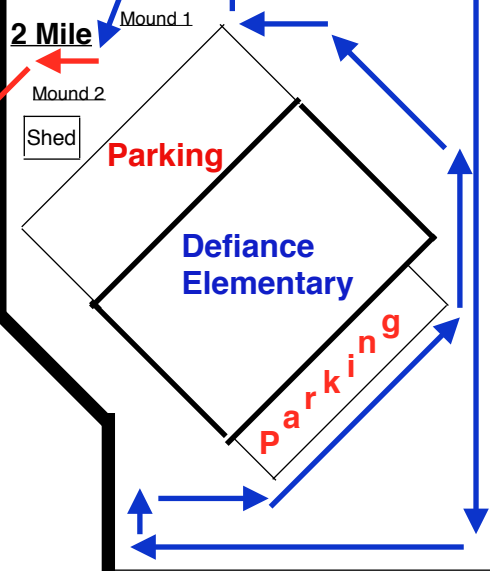

Soccer  
Practice  
Field

Woods

HILL

Woods

Defiance High School  
Cross Country Course  
3.1 miles

1st Mile →

2nd Mile →

3rd Mile →