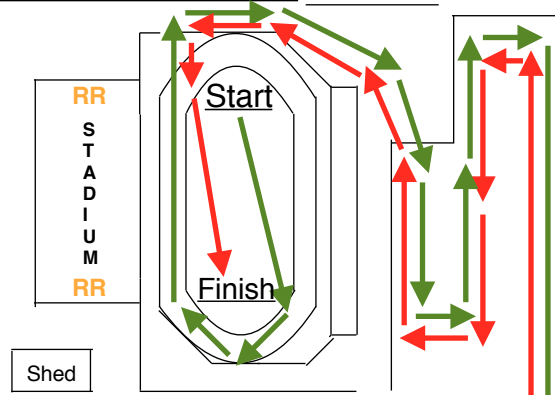

P
A
L
M
E
R

D
R

Parking
Lot

Homes

Homes