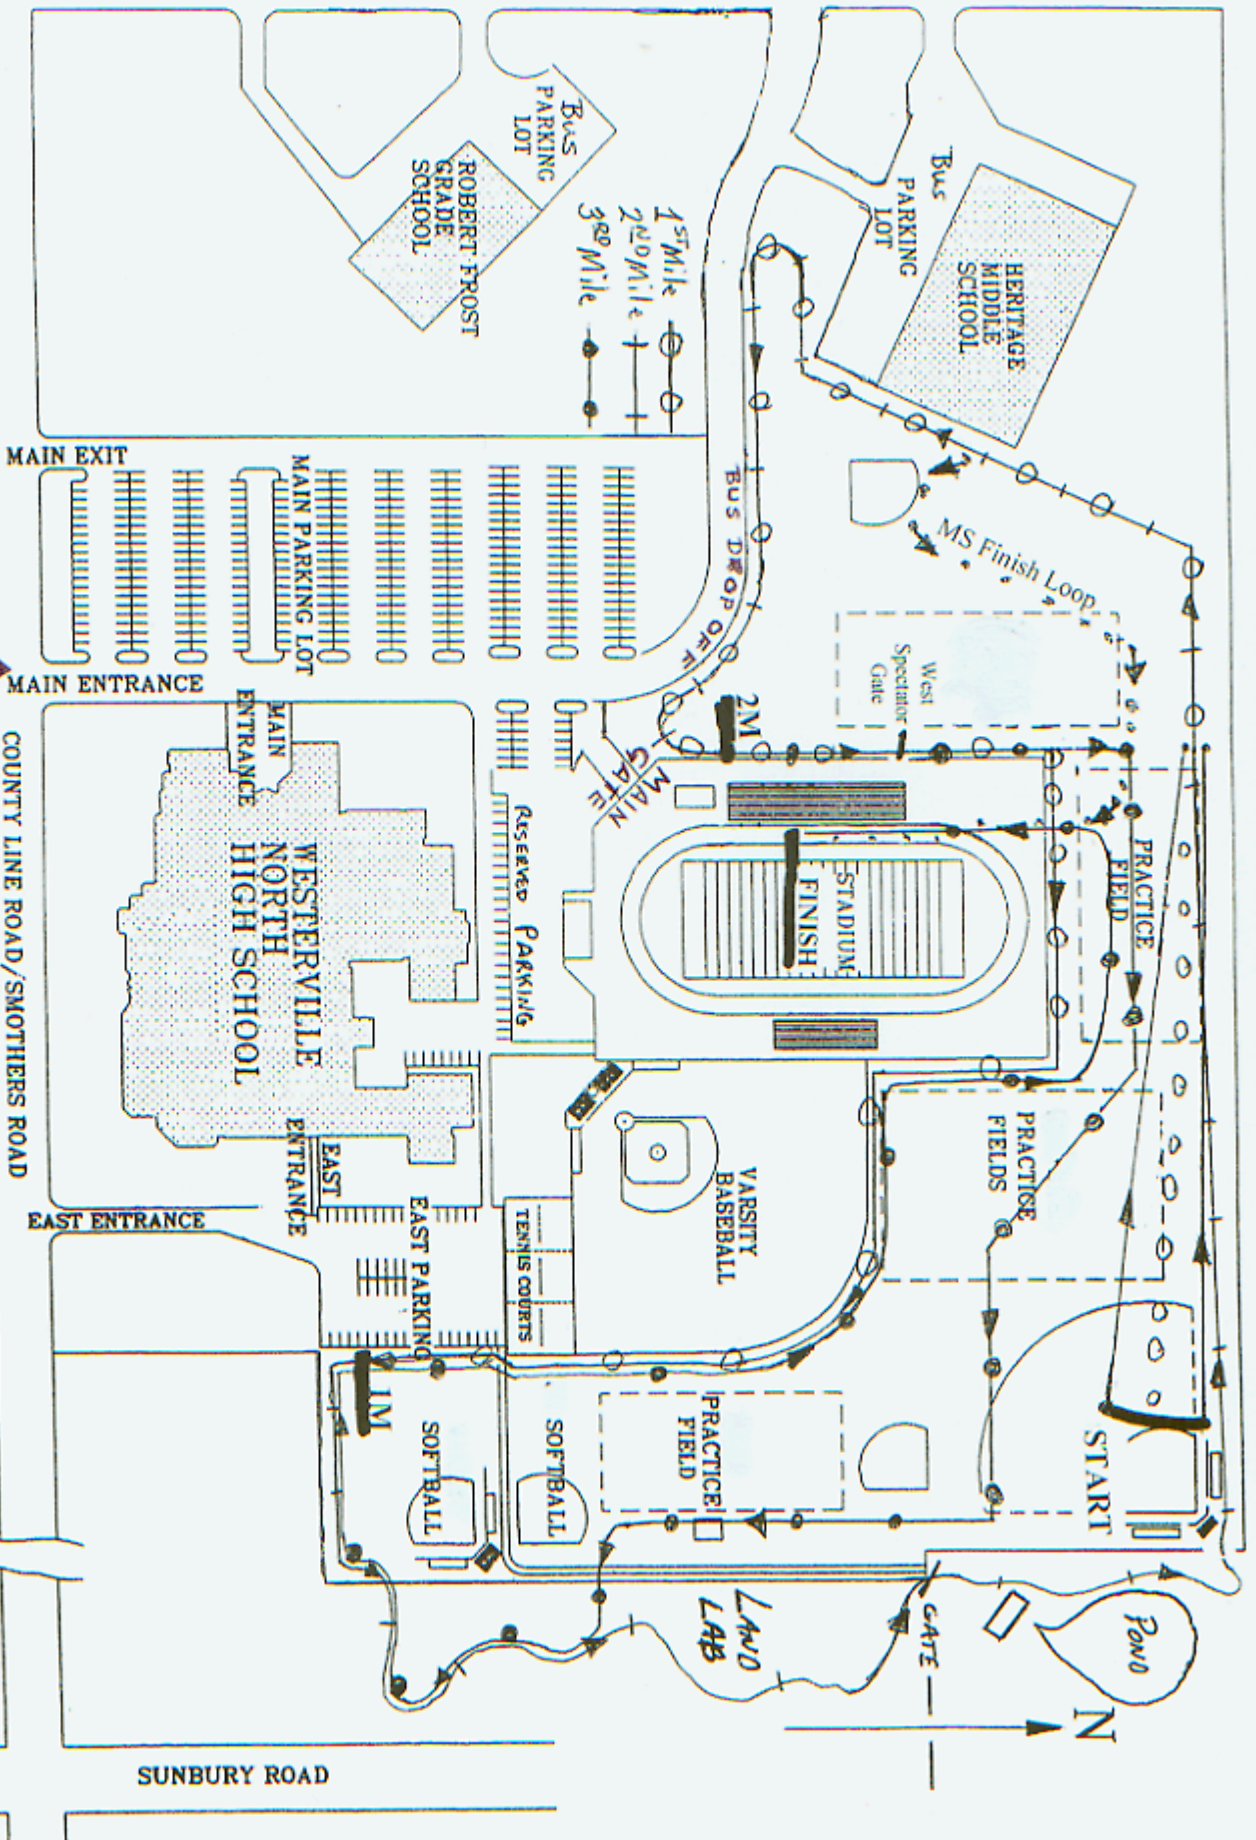

Bus Parking

SPRING ROAD

SUNBURY ROAD

Westerville XC Classic

5K (and MS)

ALL BUSES

MAIN EXIT

MAIN ENTRANCE

COUNTY LINE ROAD/SMOTHERS ROAD

EAST ENTRANCE

WESTERVILLE NORTH HIGH SCHOOL

MAIN ENTRANCE

EAST ENTRANCE

Reserved Parking

STADIUM FINISH

START

PRACTICE FIELD

PRACTICE FIELDS

VARSITY BASEBALL

SOFTBALL PRACTICE FIELD

SOFTBALL

SOFTBALL

TENNIS COURTS

LAND LAB

POND

GATE

MS Finish Loop

West Spectator Gate

Bus Drop Off

1st Mile

2nd Mile

3rd Mile

Bus Parking Lot

Bus Parking Lot

Bus Parking Lot

HERITAGE MIDDLE SCHOOL

ROBERT FROST GRADE SCHOOL