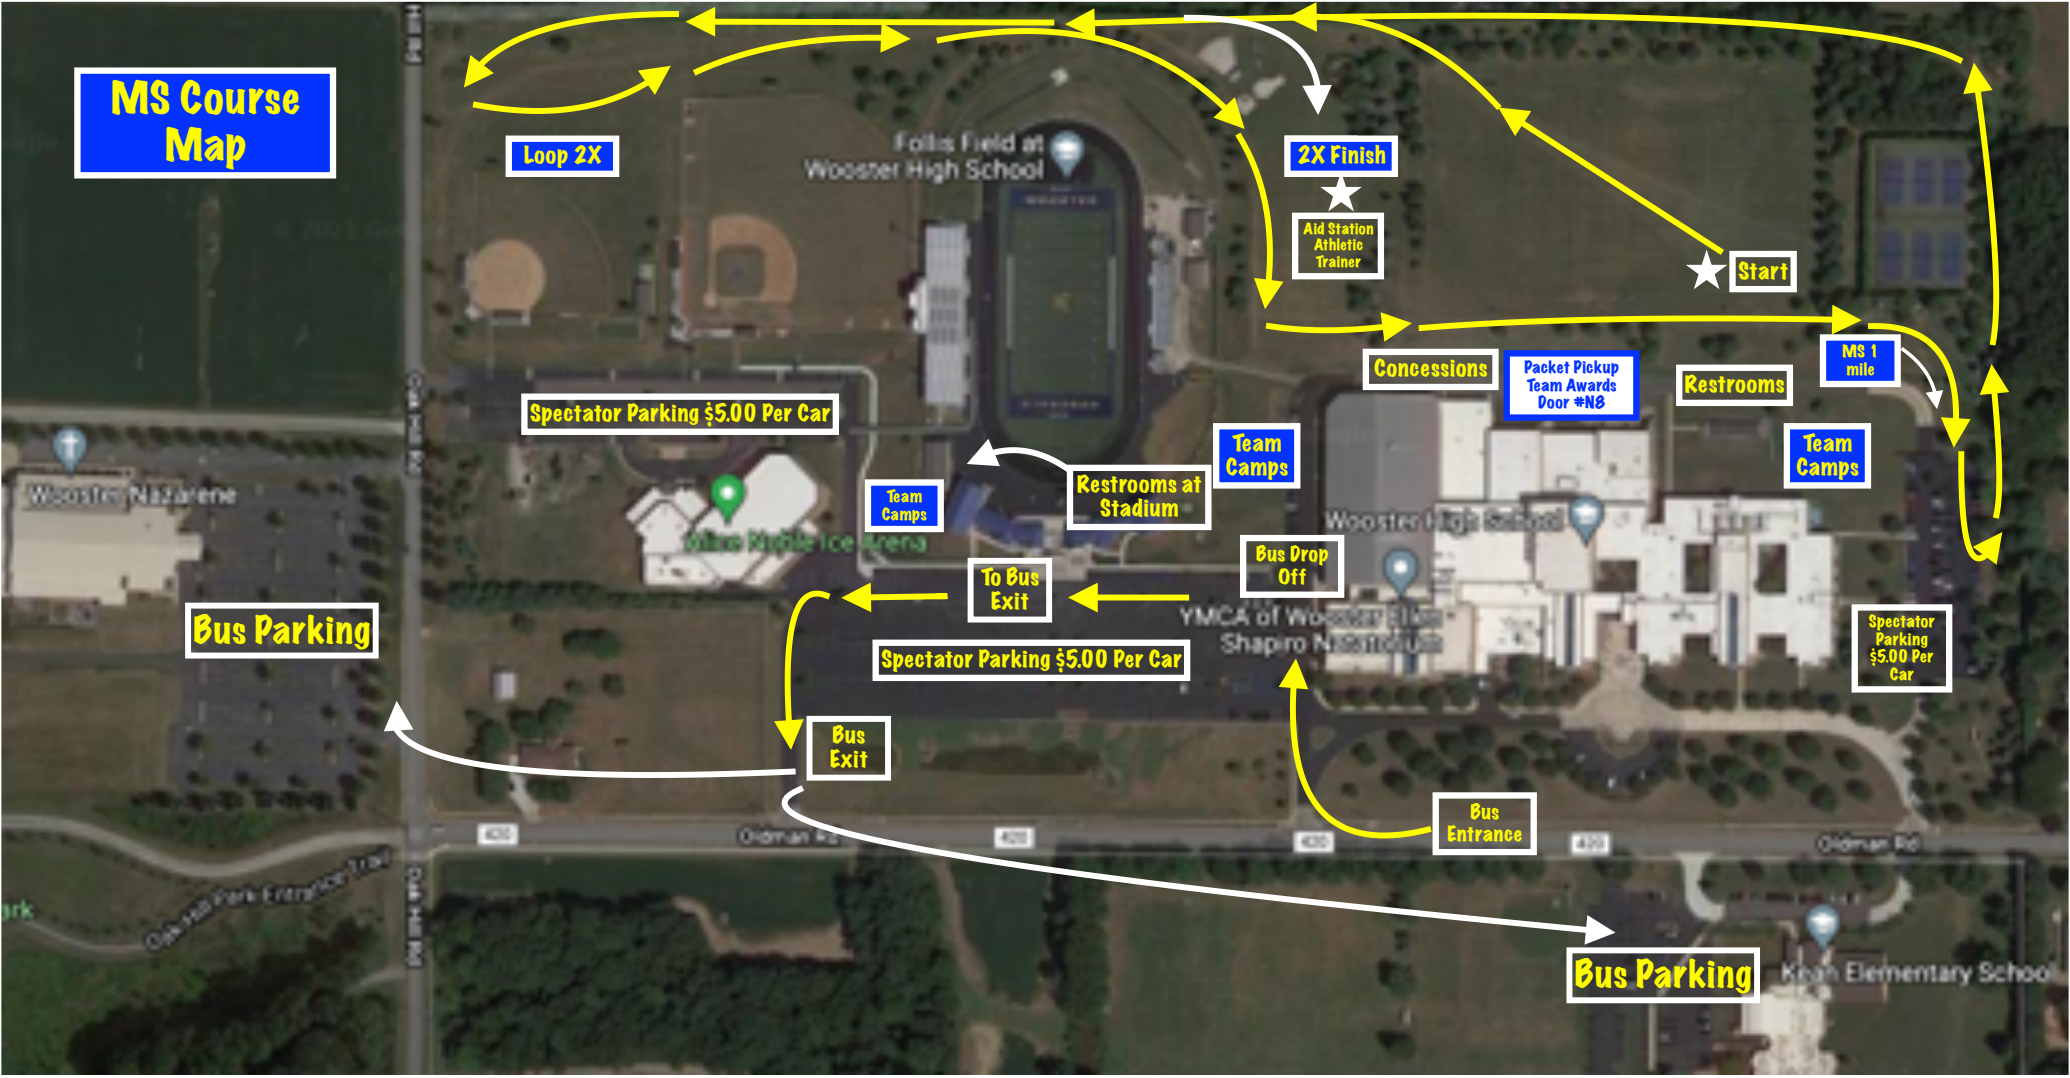

MS Course Map

Loop 2X

2X Finish

Start

MS 1 mile

Spectator Parking \$5.00 Per Car

Concessions

Packet Pickup Team Awards Door #NB

Restrooms

Team Camps

Team Camps

Restrooms at Stadium

Bus Drop Off

To Bus Exit

Spectator Parking \$5.00 Per Car

Spectator Parking \$5.00 Per Car

Bus Parking

Bus Exit

Bus Entrance

Bus Parking