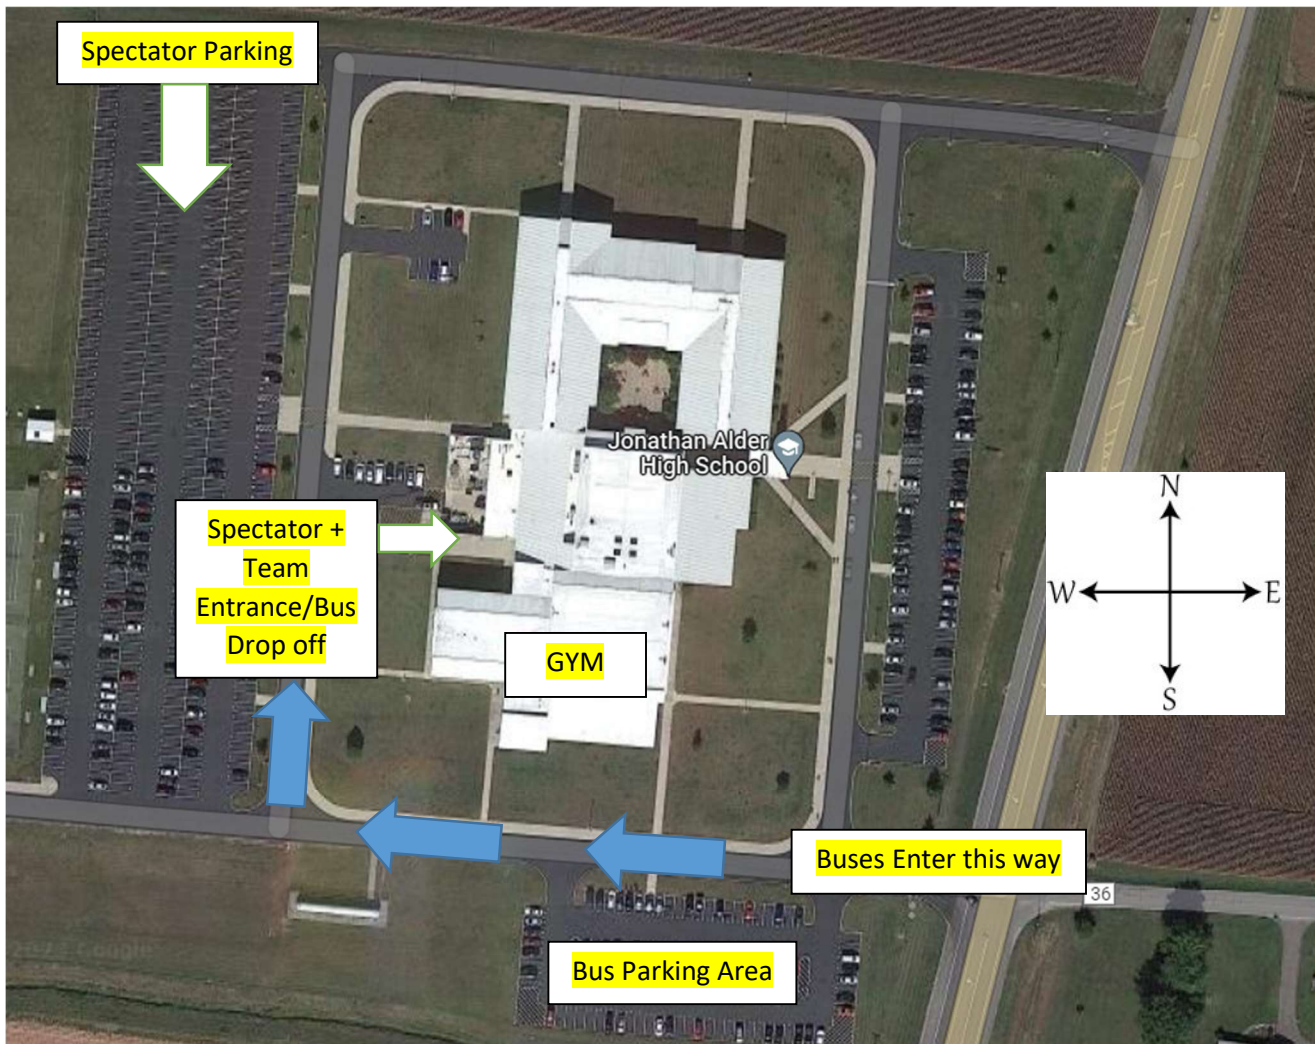

Jonathan Alder High School Wrestling Layout

Spectators: There will be NO CHARGE for parking per CDAB policy. Parking will be available in the back of the school labeled above.

Teams: Drop off for wrestlers and coaches is behind the school at the gym entrance shown above. Teams will check in there using the pass list. Please have your wrestlers in order by weight class as they enter the building. Anyone not on the pass list will need to purchase a ticket to enter or show a Central District Pass. Teams must enter as a group, including wrestlers, coaches, stats, managers, etc. Please park ALL Team Buses on the side of the building in the area labeled Bus Parking on the map (above).