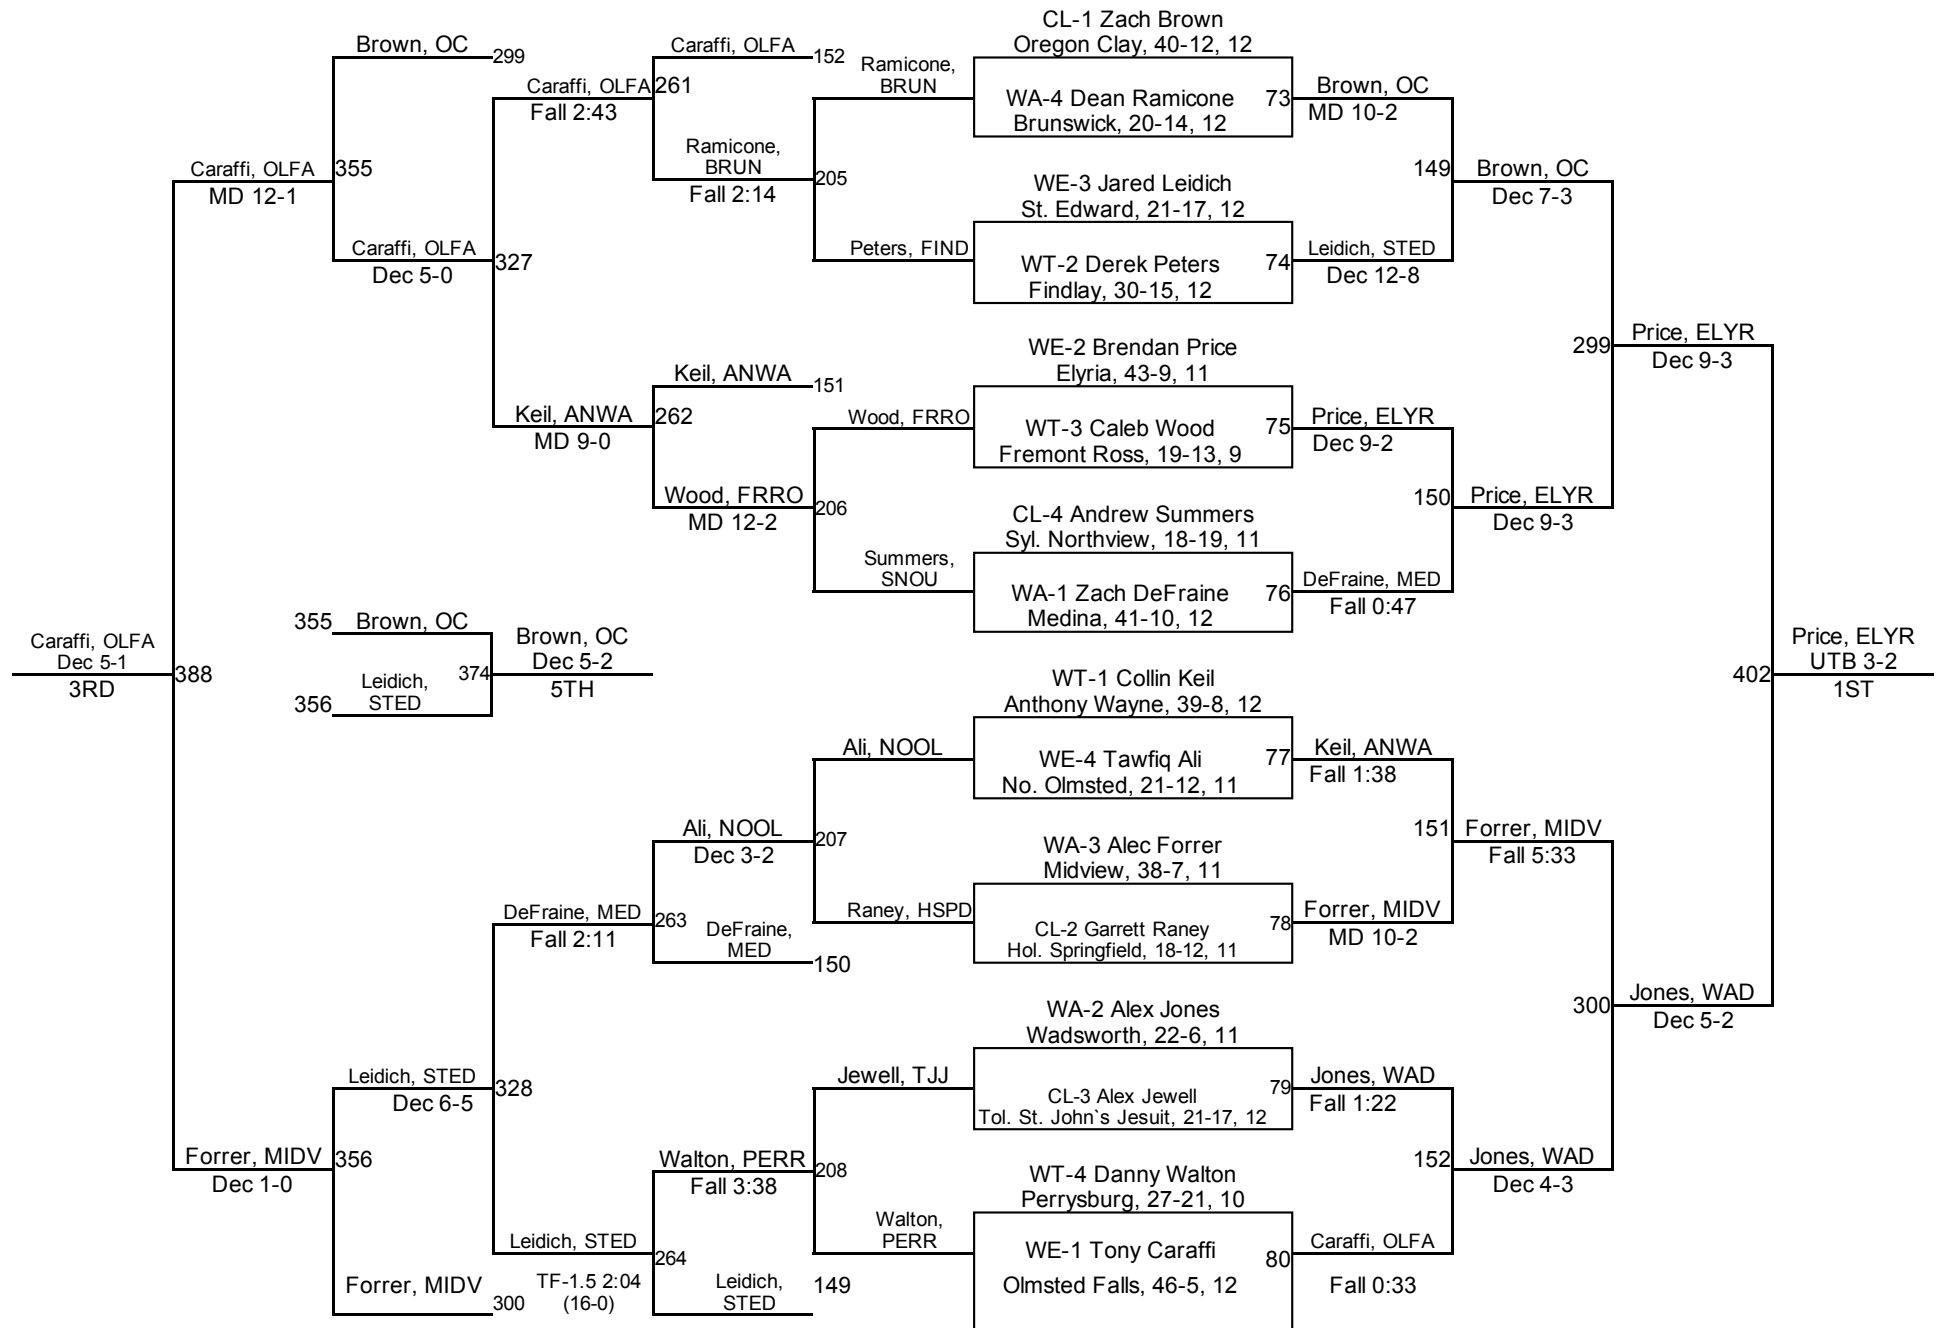

2016 Perrysburg Division 1 Districts