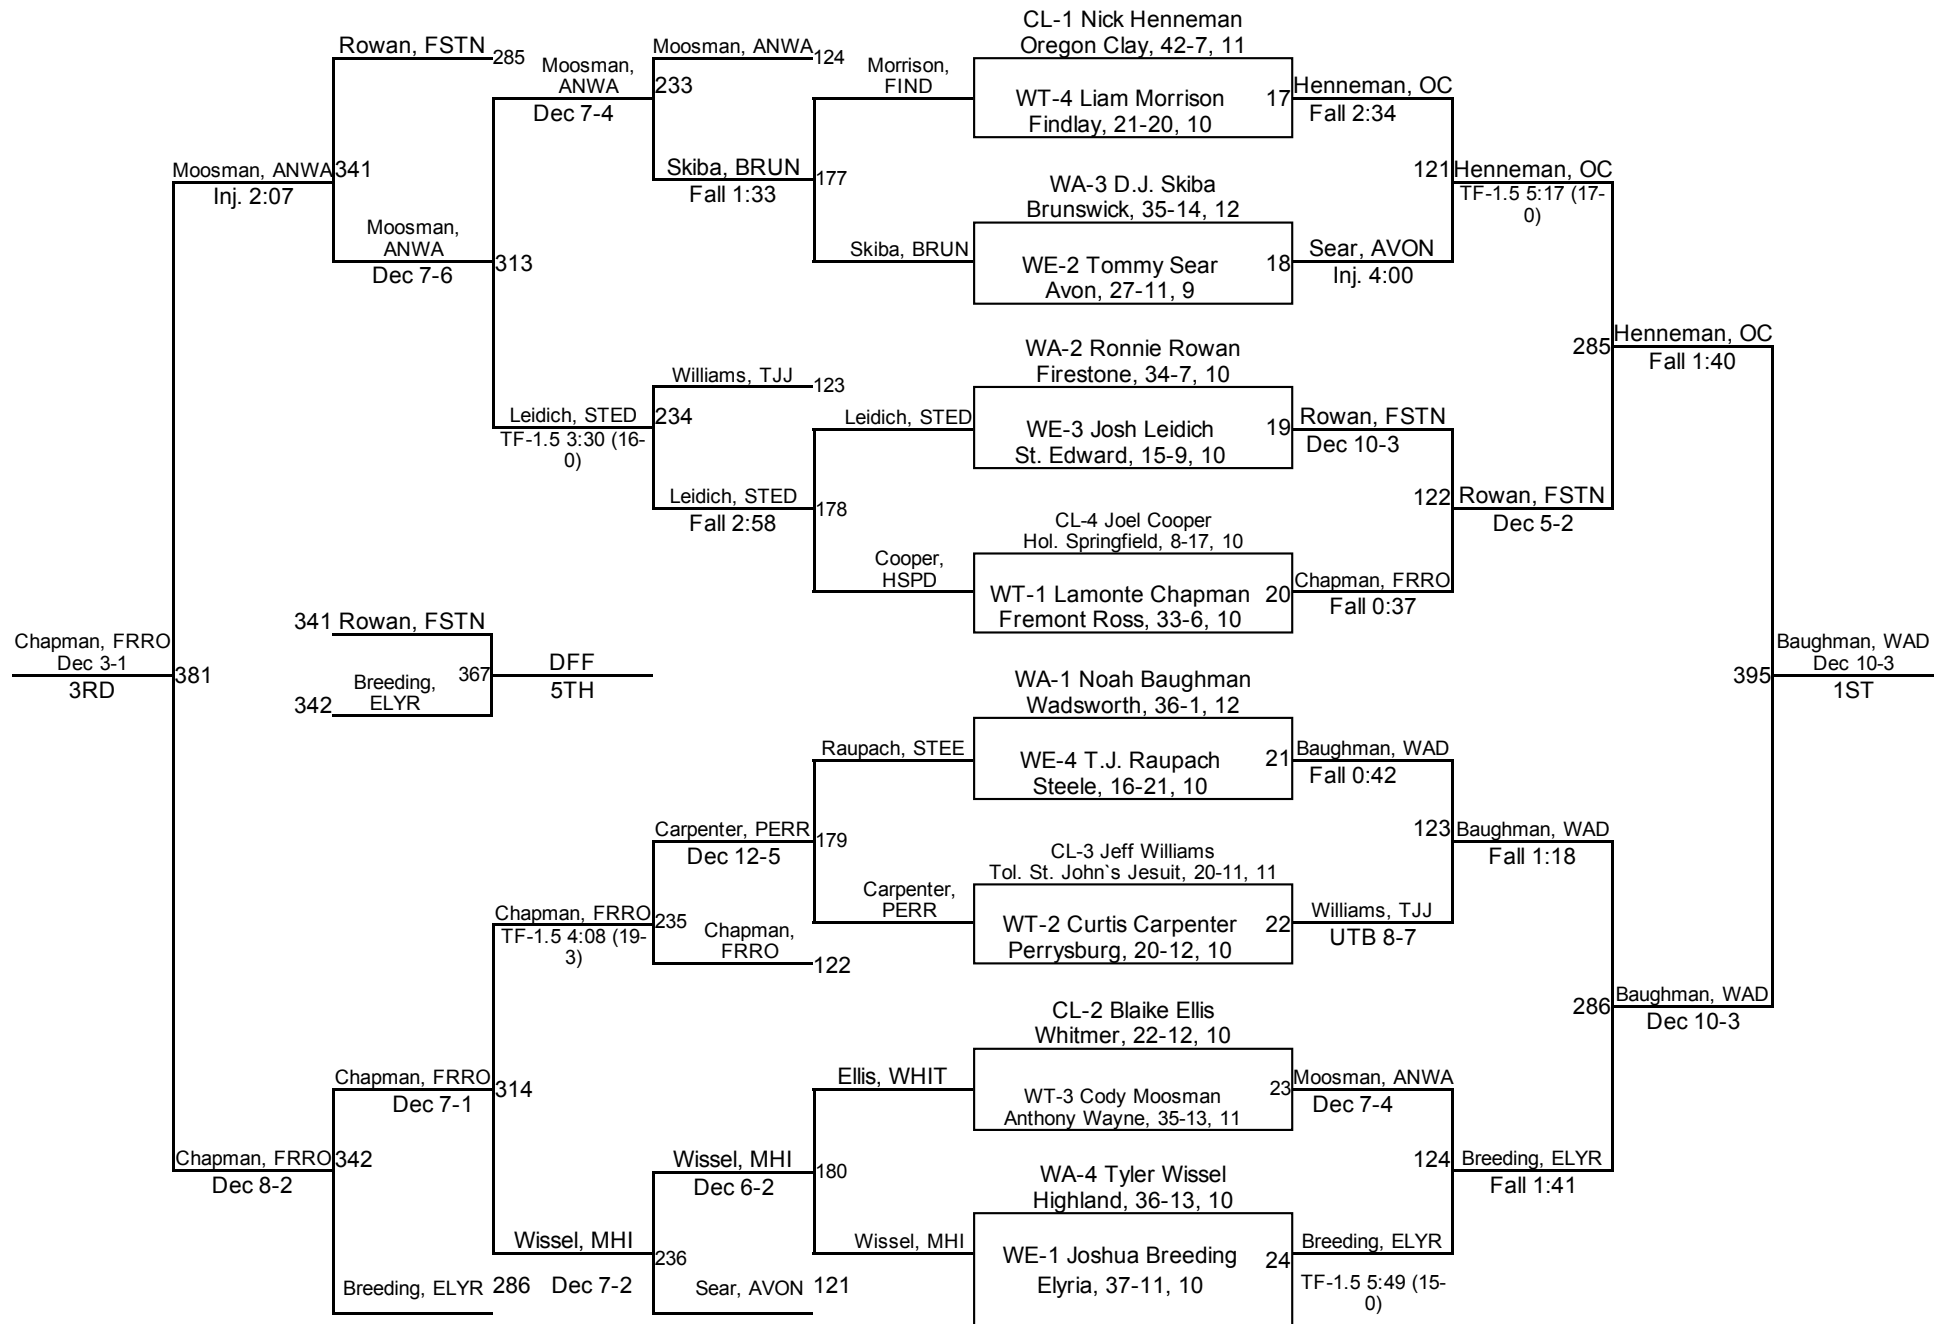

# 2016 Perrysburg Division 1 Districts