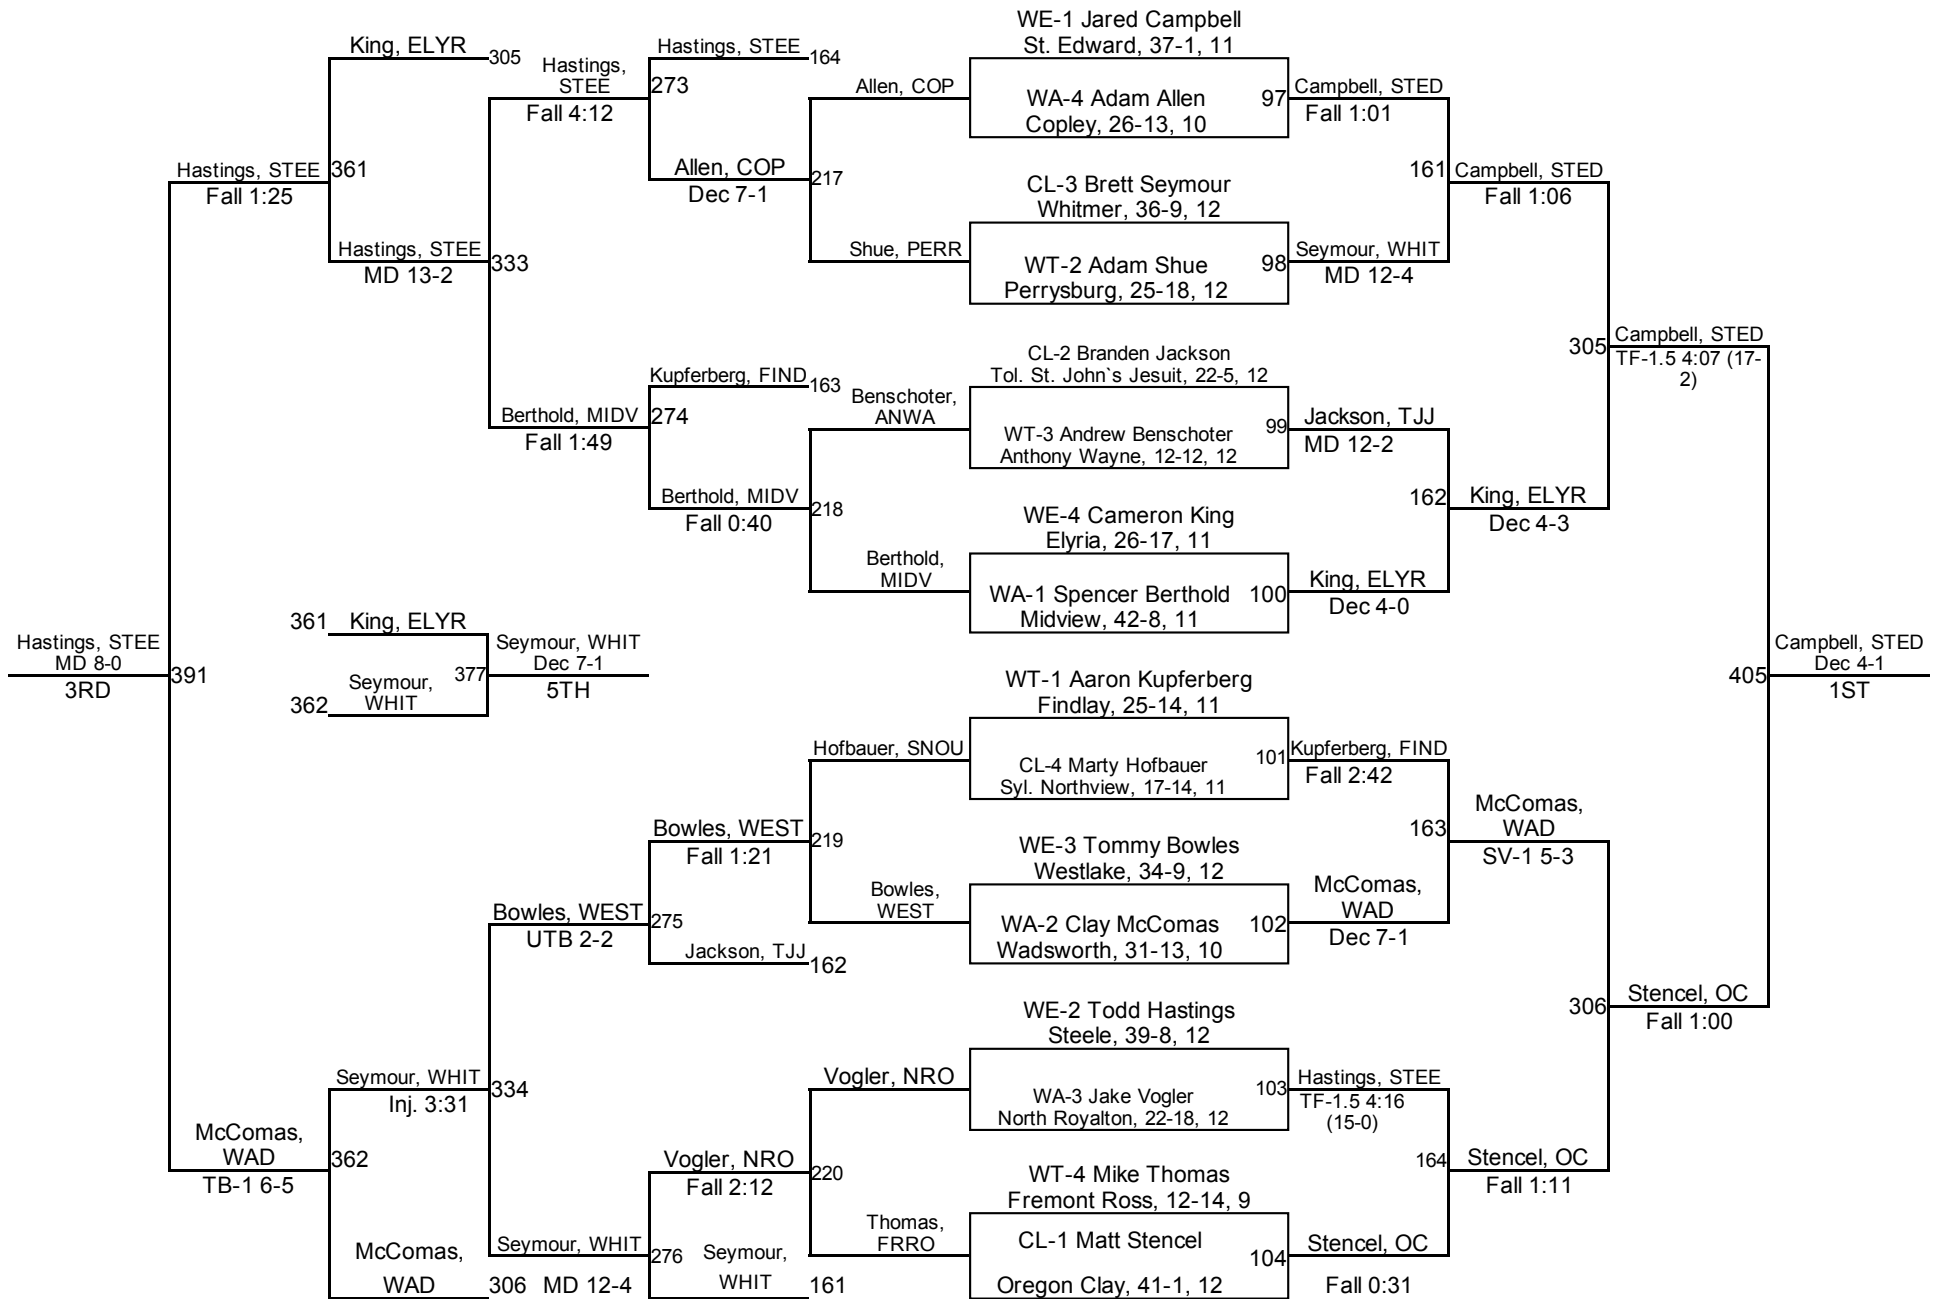

2016 Perrysburg Division 1 Districts

220