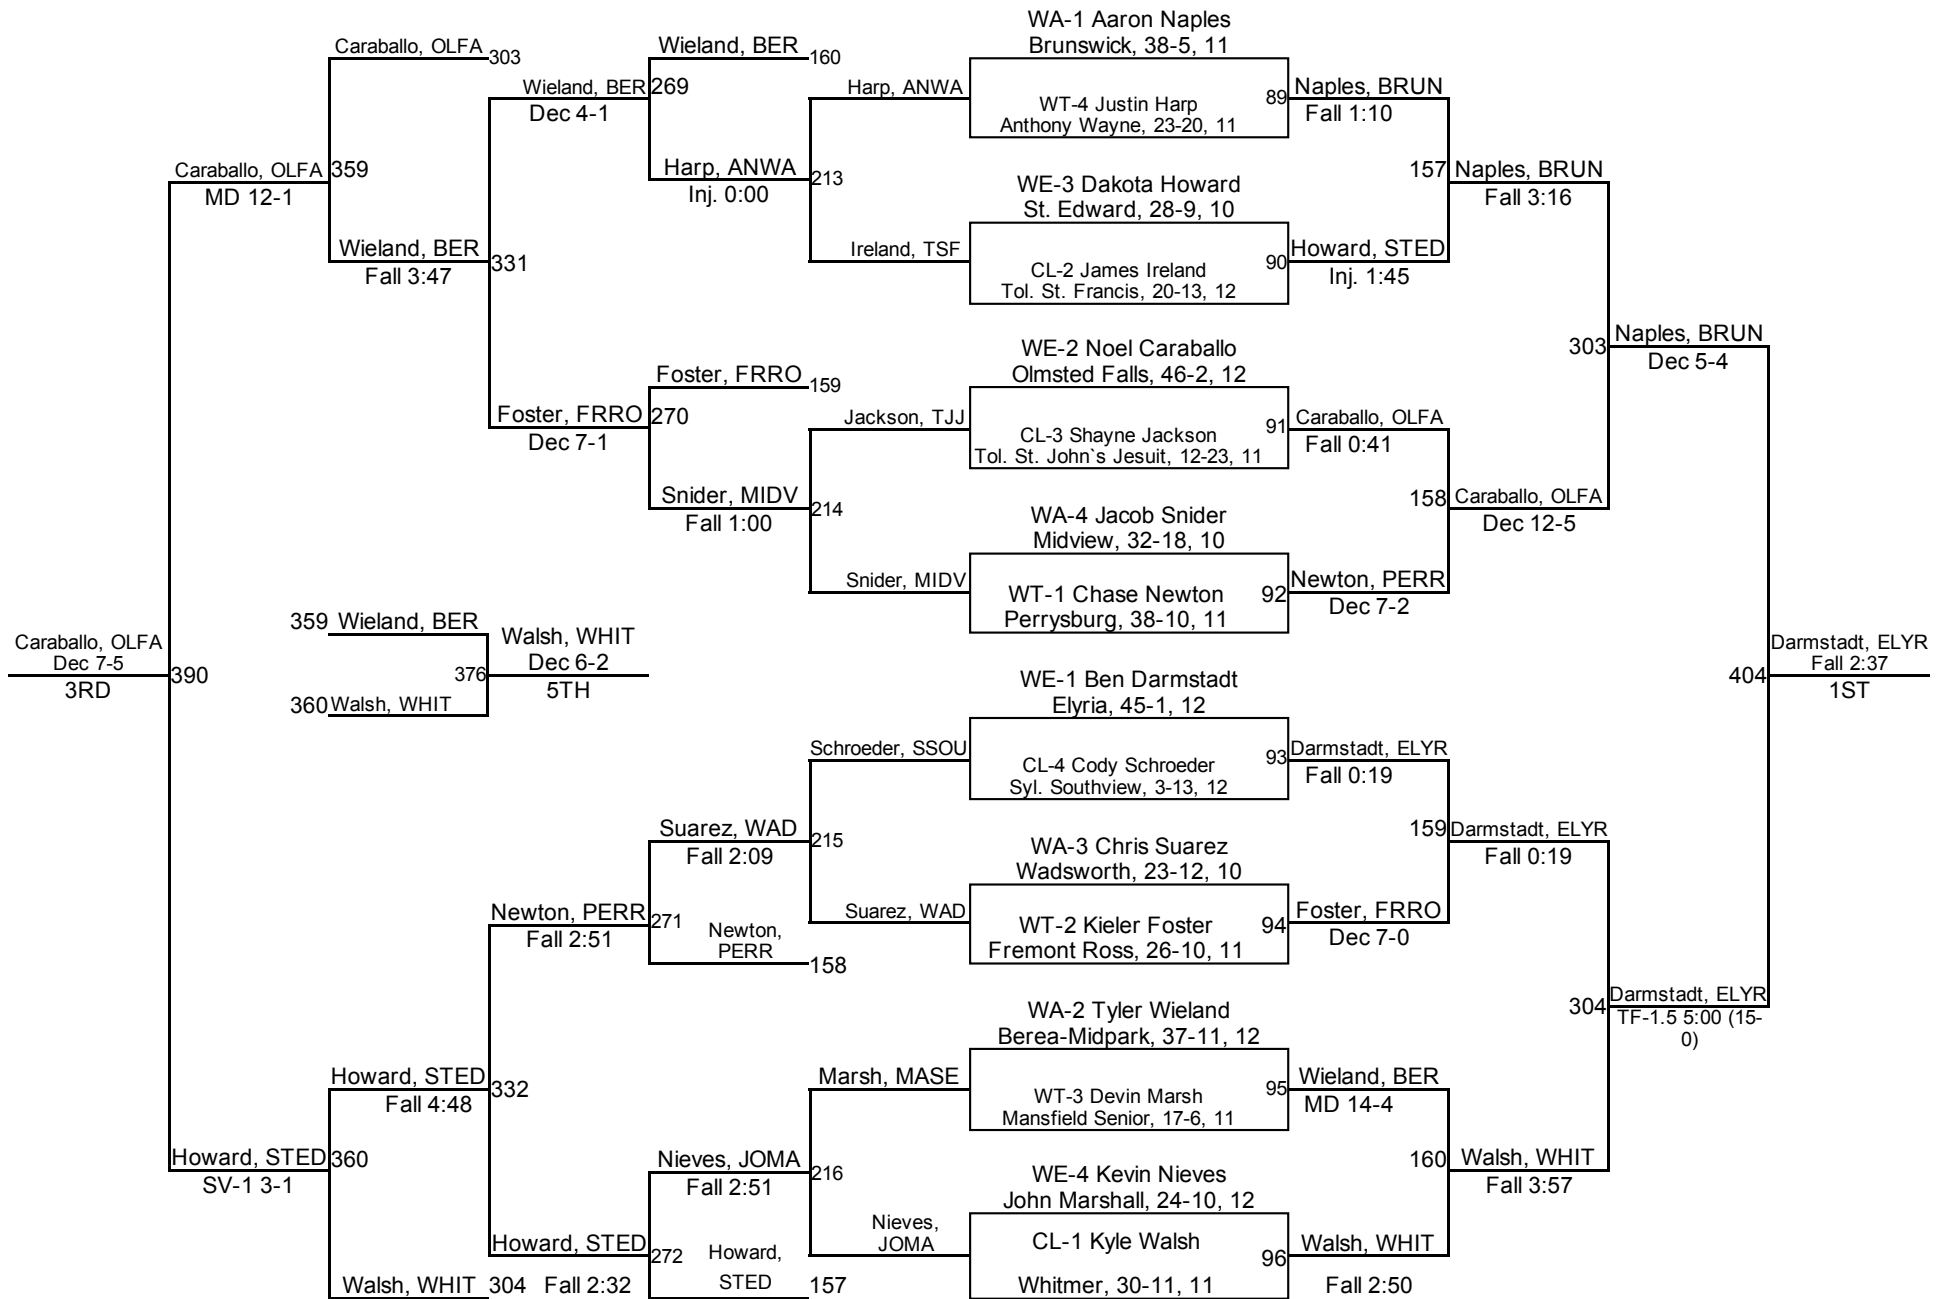

2016 Perrysburg Division 1 Districts