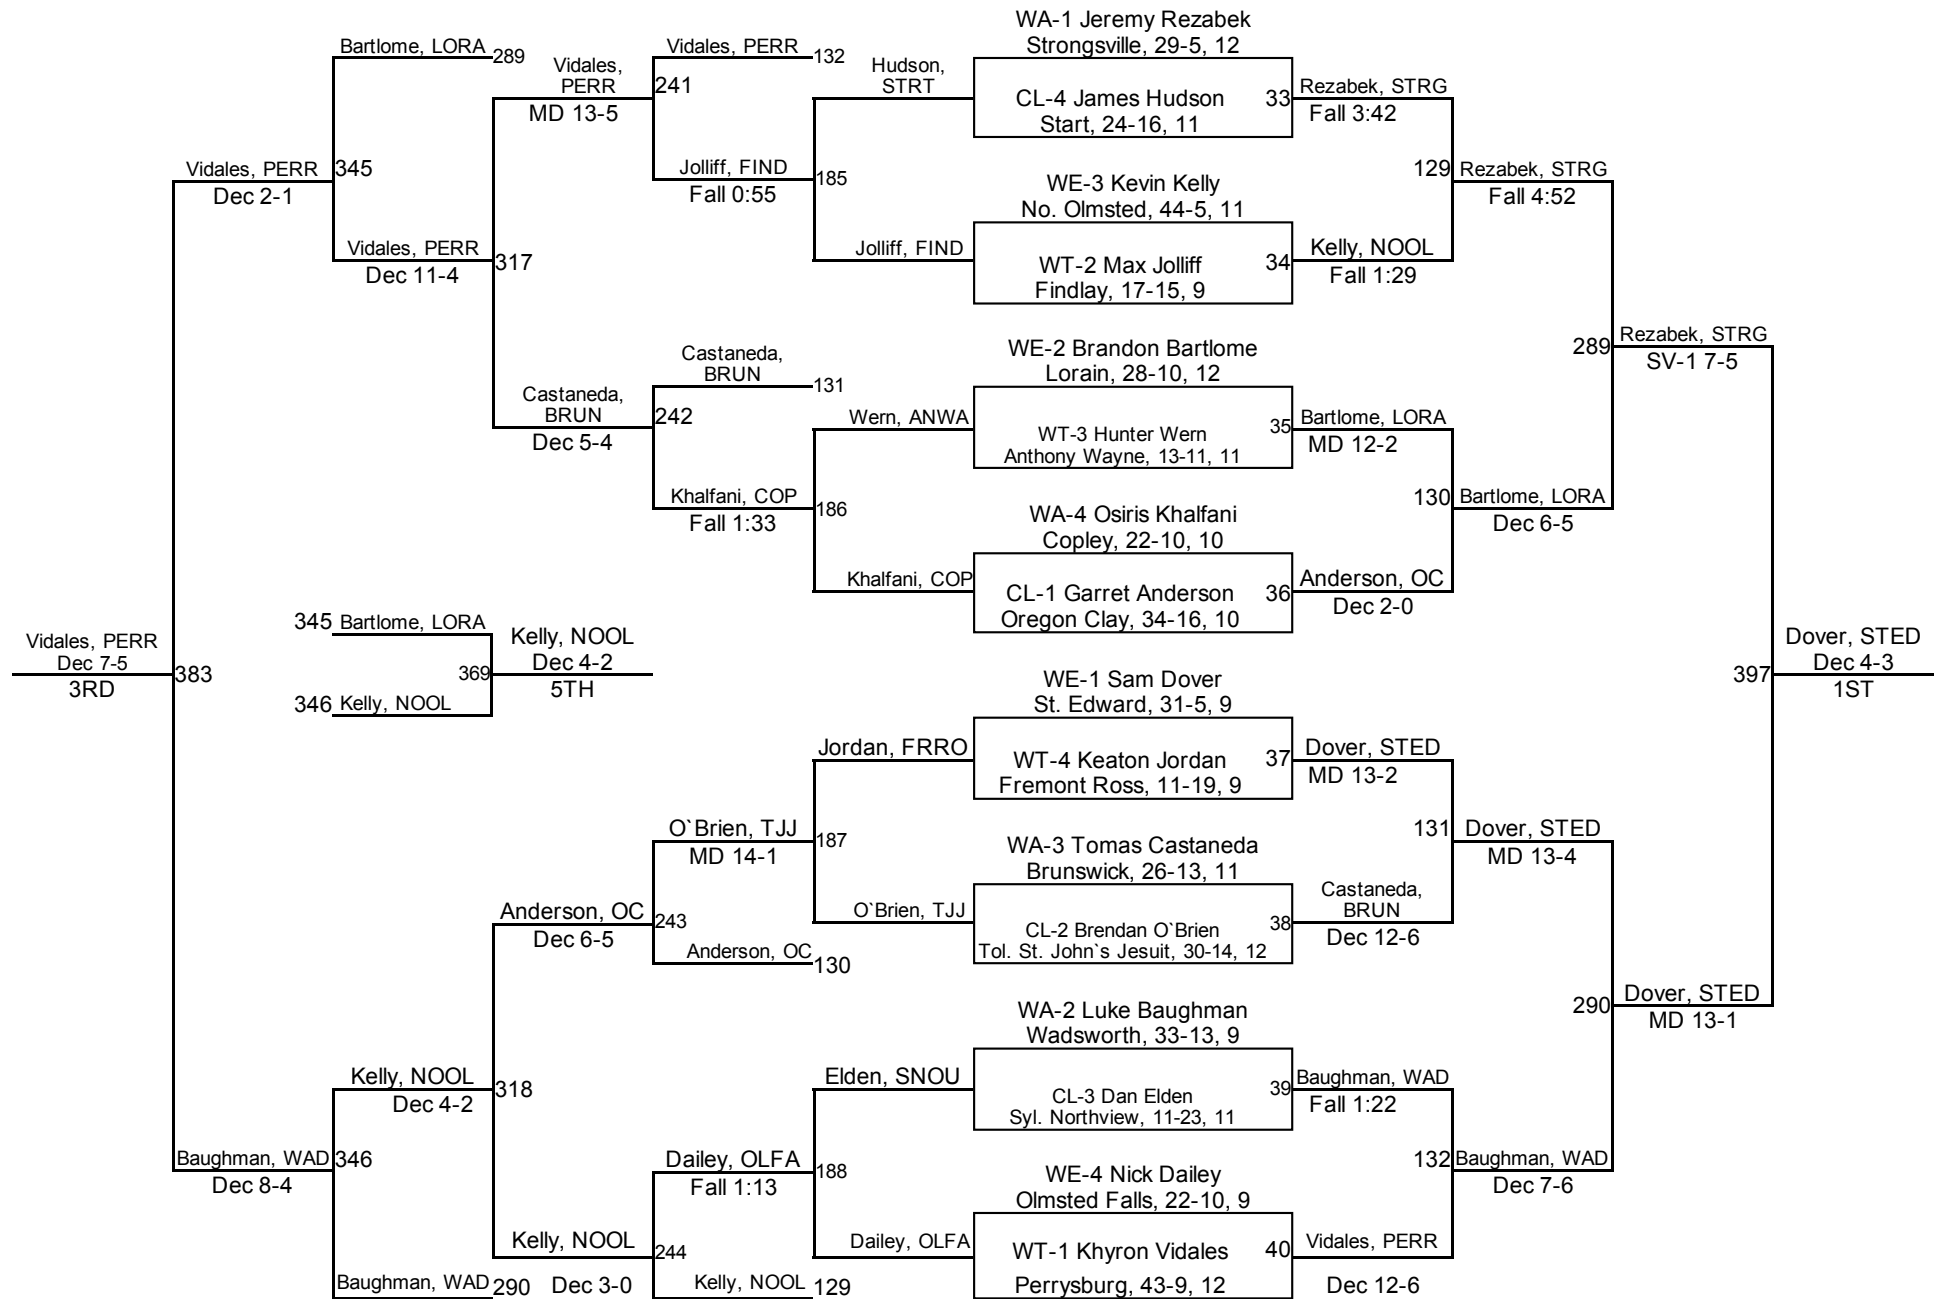

2016 Perrysburg Division 1 Districts