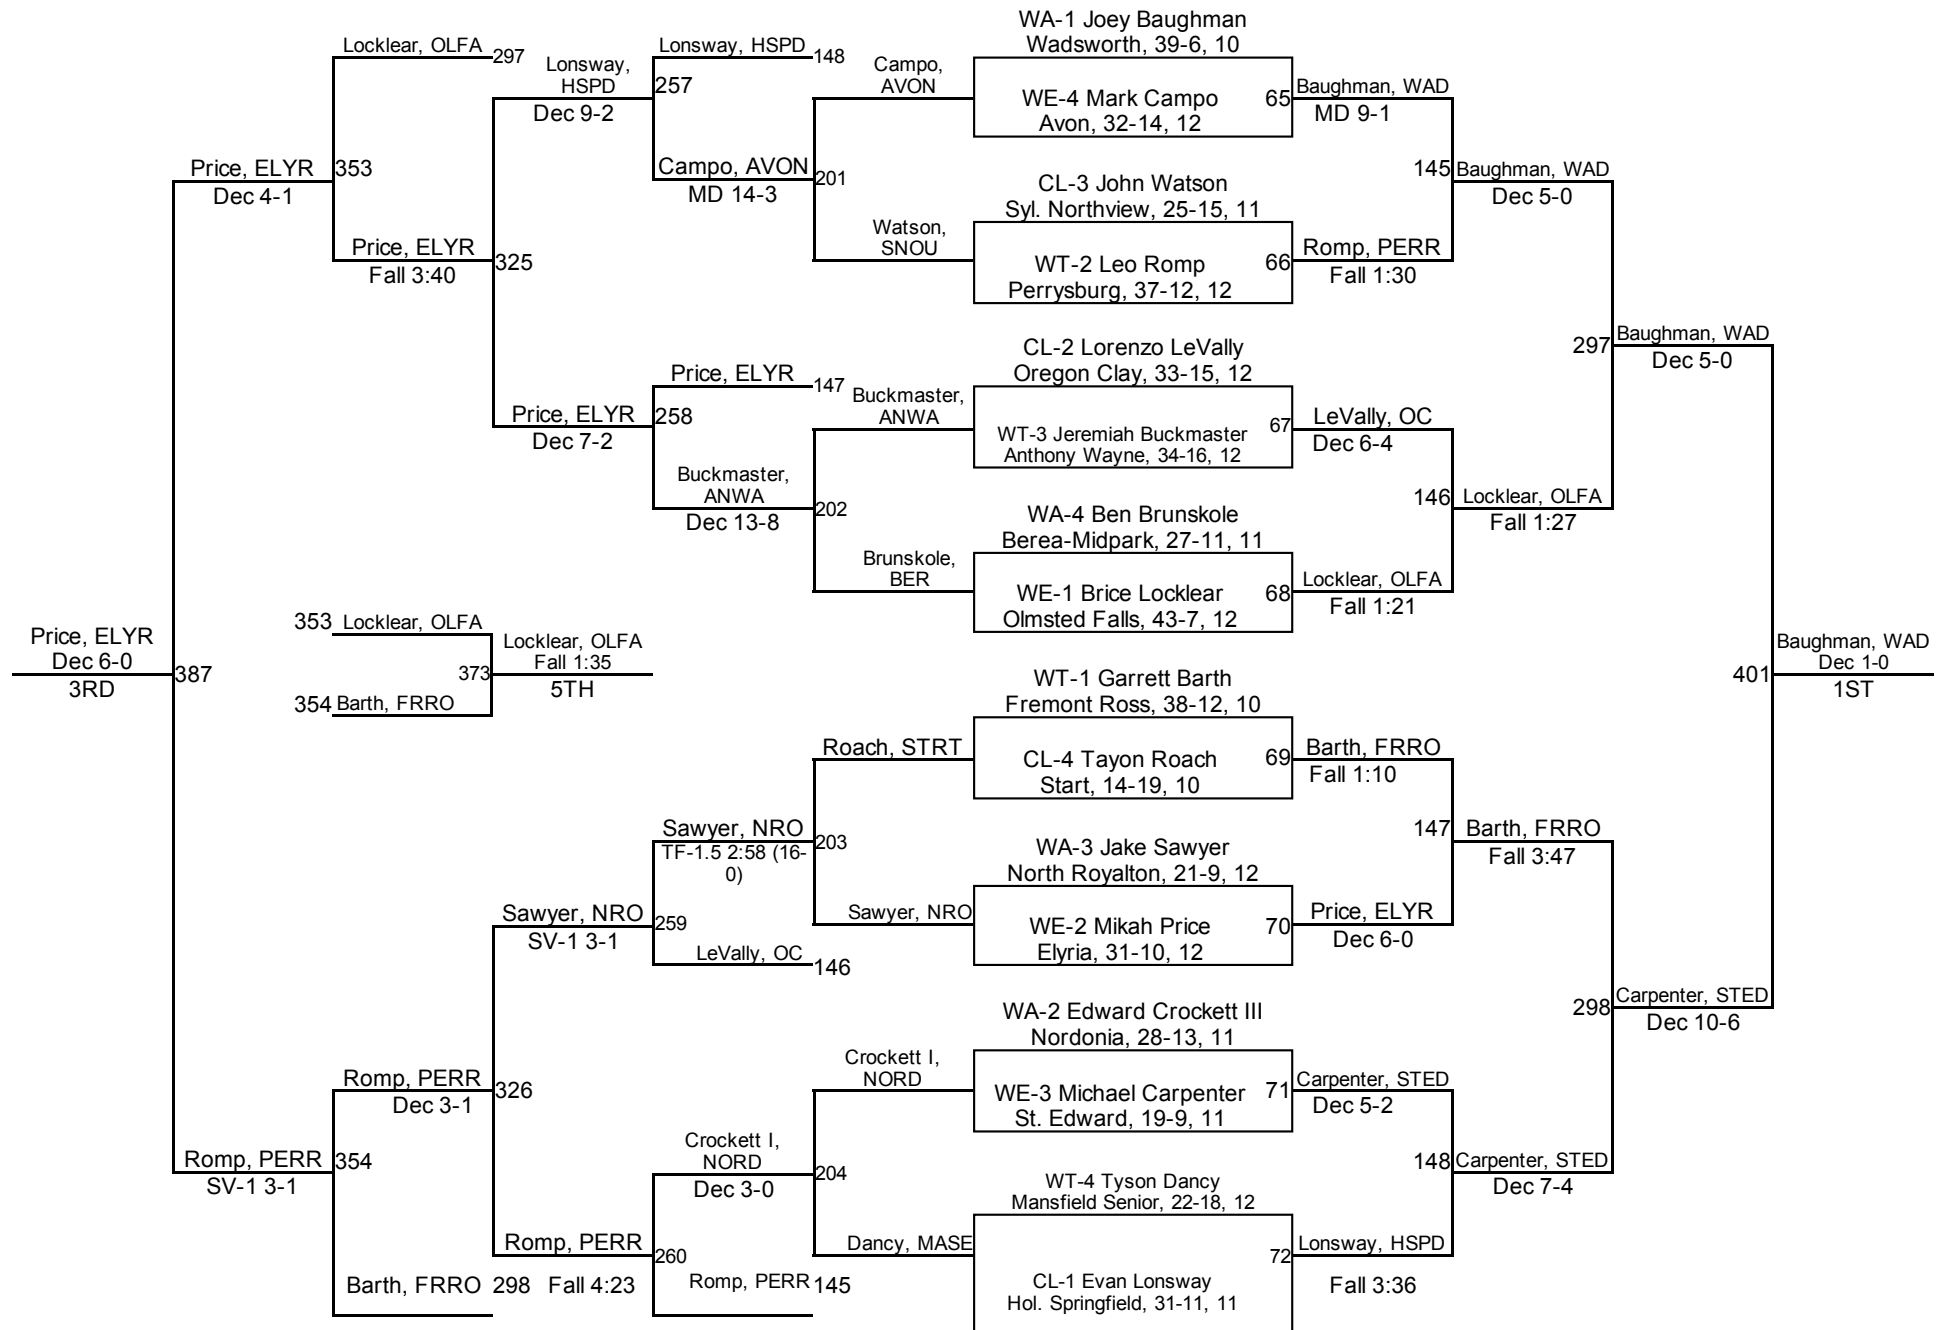

2016 Perrysburg Division 1 Districts

160