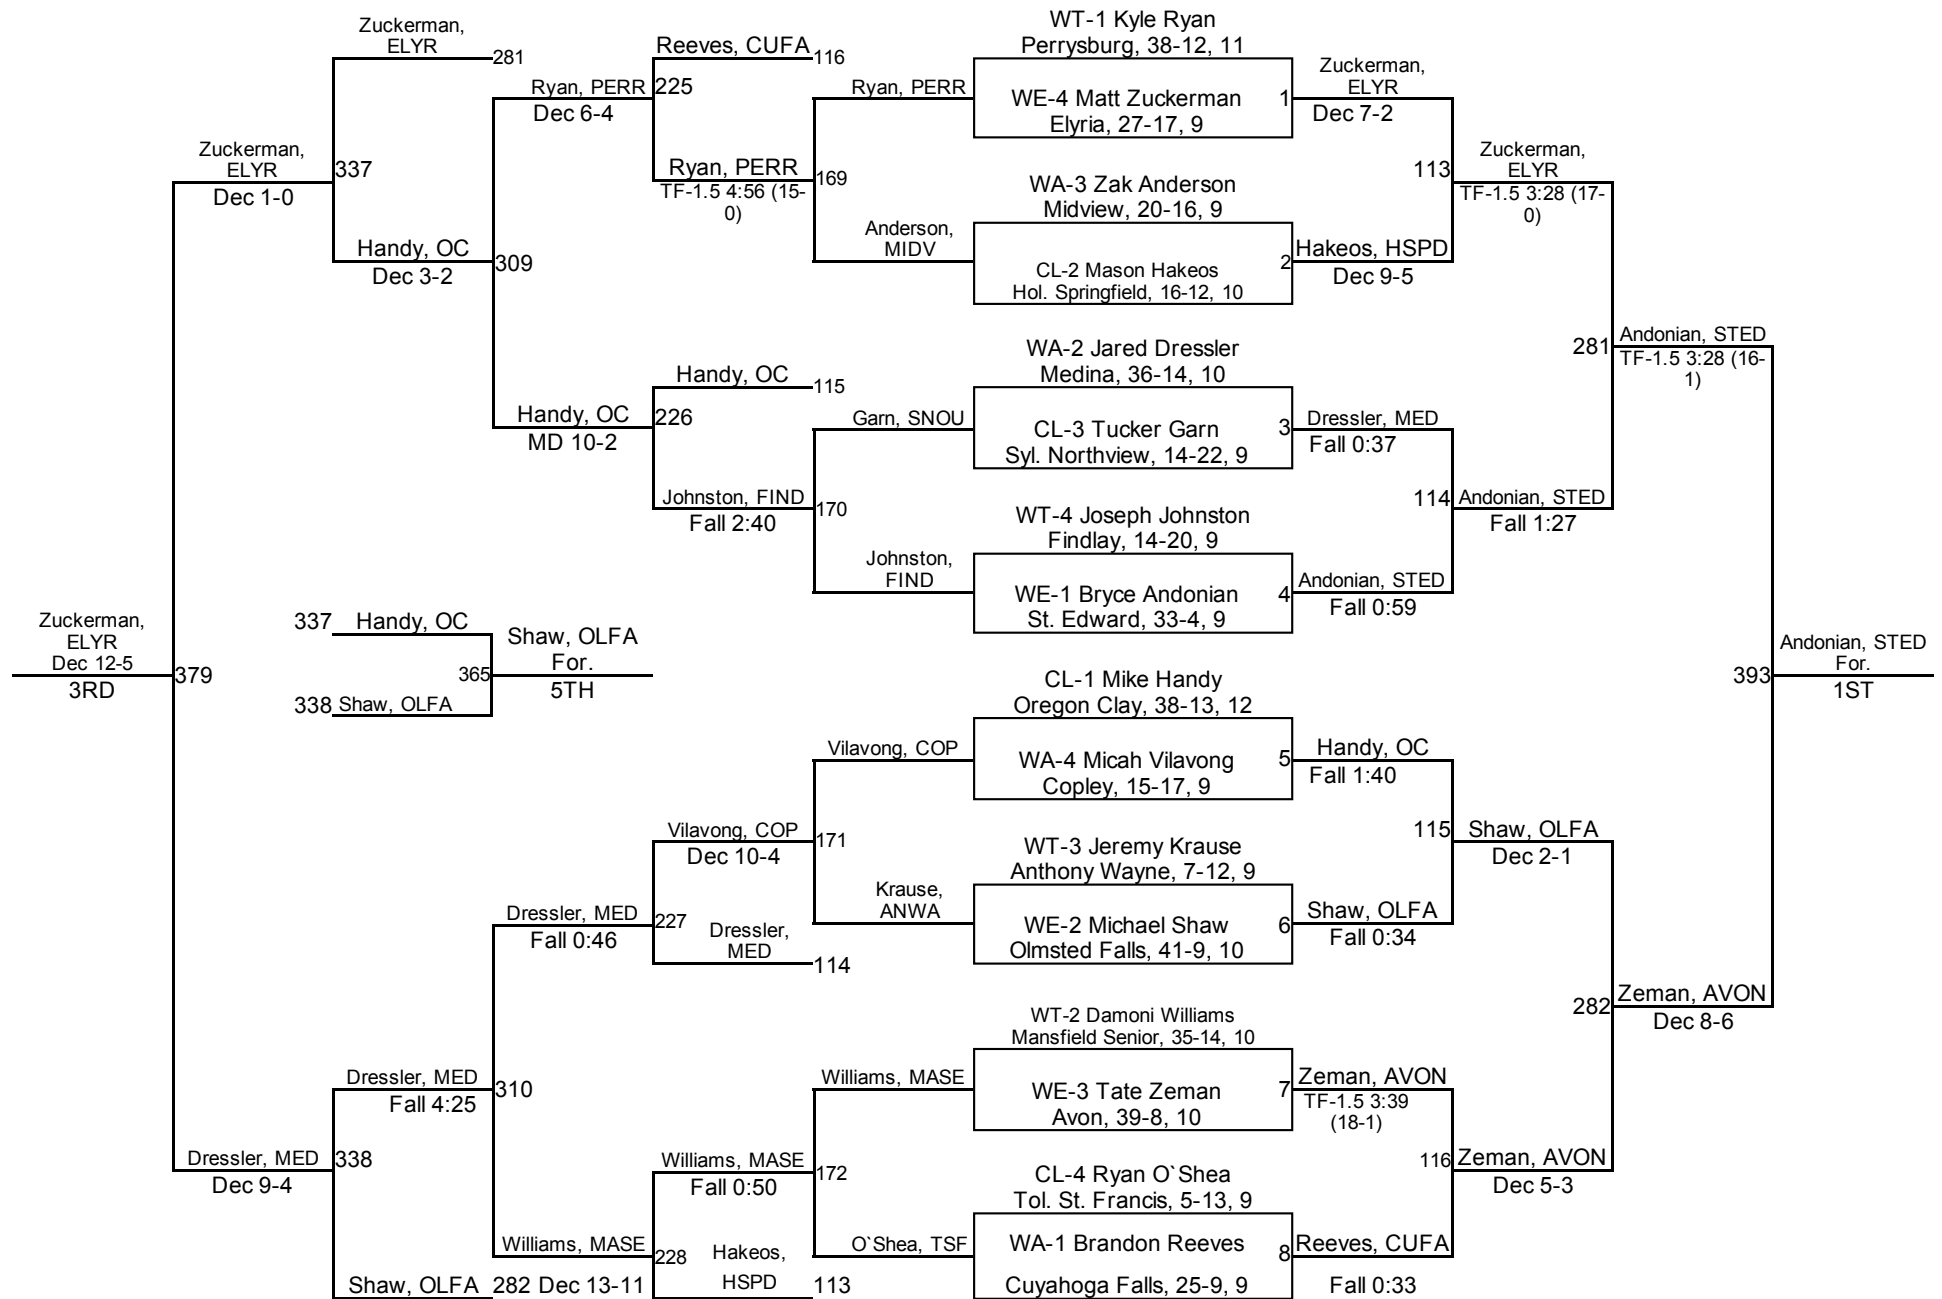

# 2016 Perrysburg Division 1 Districts