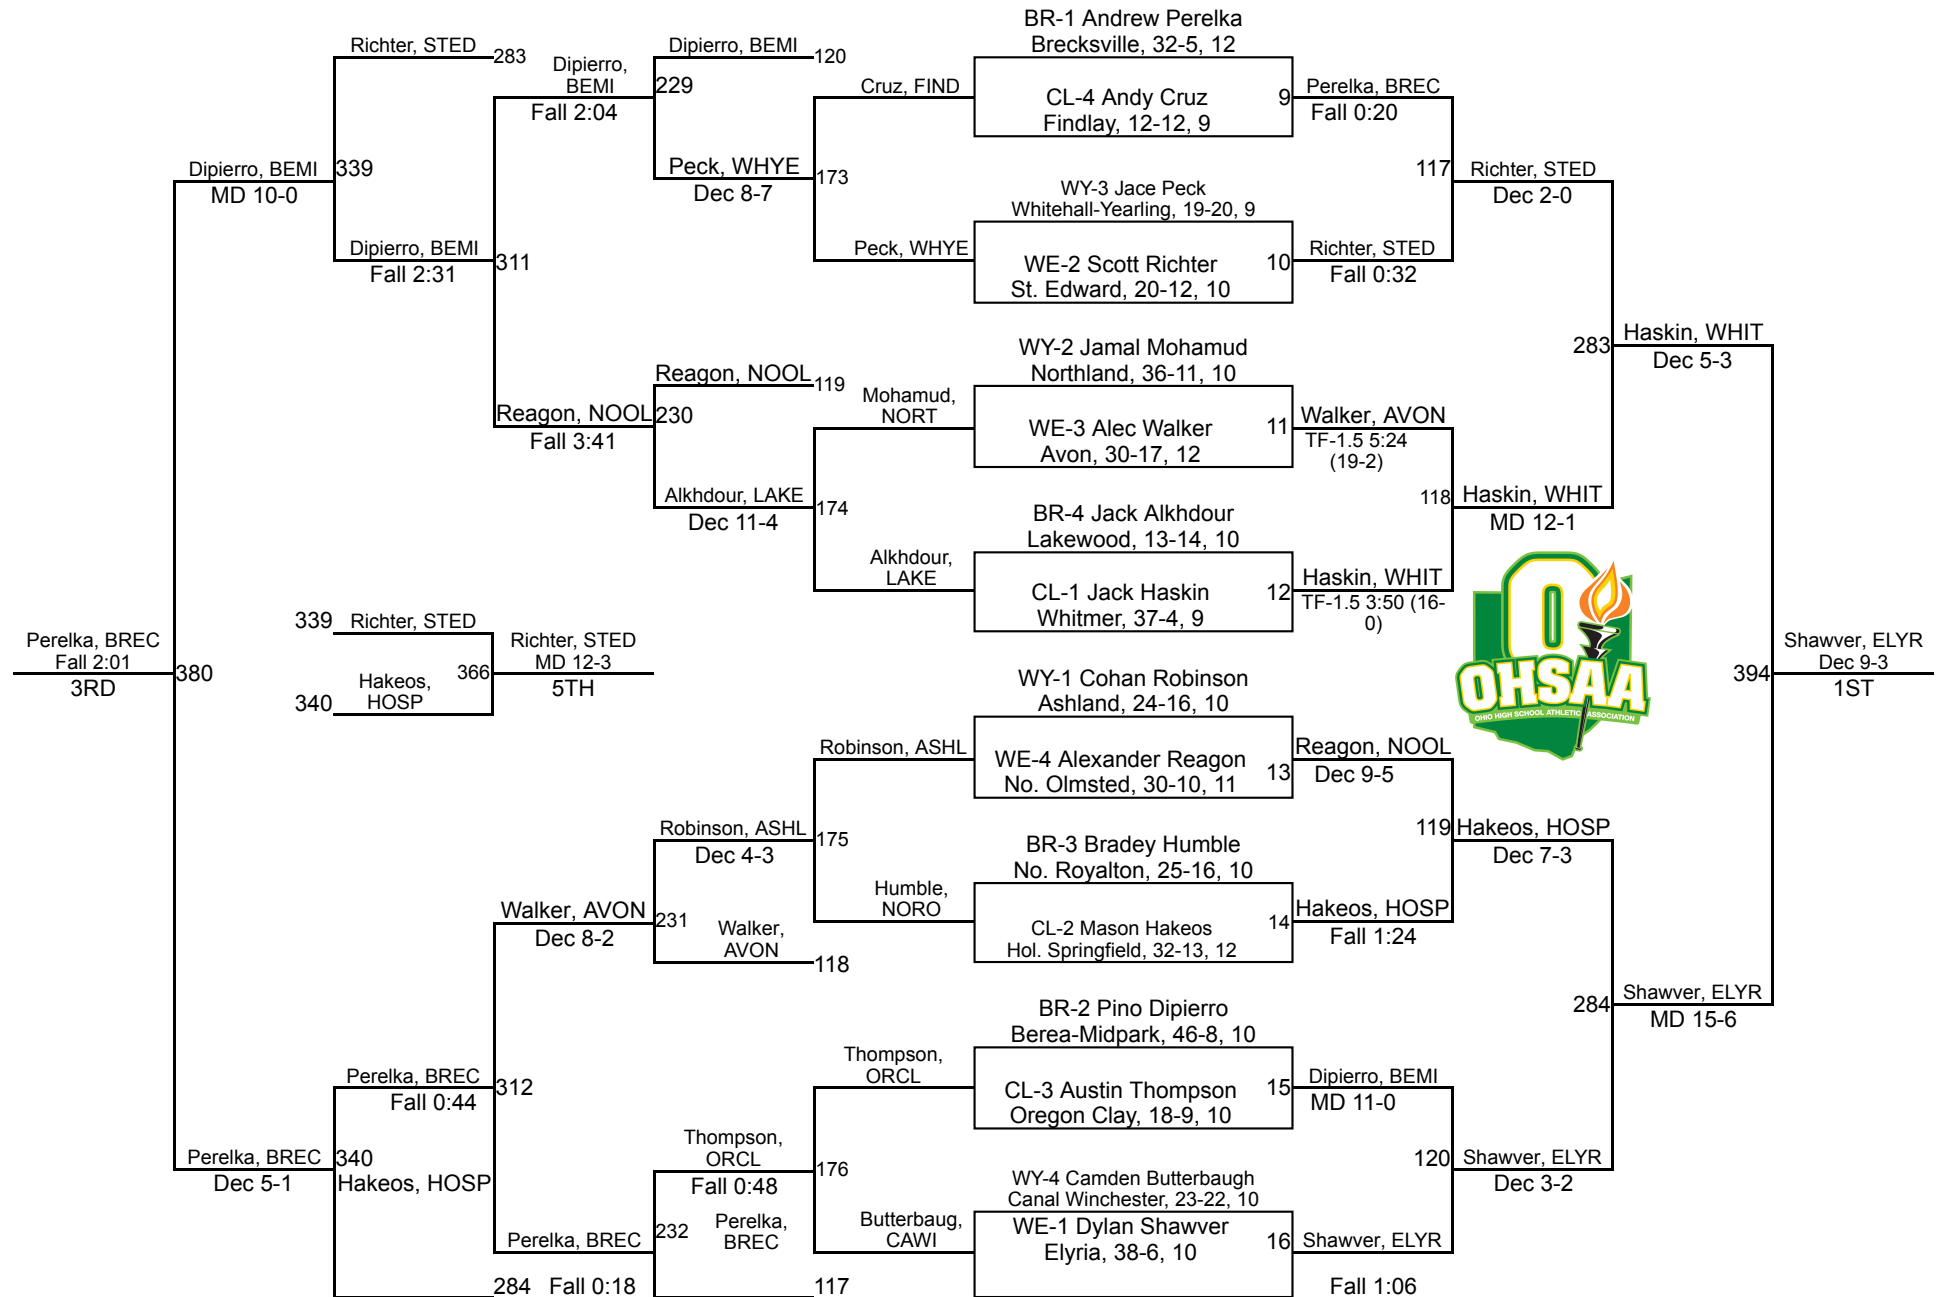

2018 Perrysburg Division 1 Districts

2018 Perrysburg Division 1 Districts

113

2018 Perrysburg Division 1 Districts

2018 Perrysburg Division 1 Districts

2018 Perrysburg Division 1 Districts

145

2018 Perrysburg Division 1 Districts

160

2018 Perrysburg Division 1 Districts

170

2018 Perrysburg Division 1 Districts

2018 Perrysburg Division 1 Districts

285