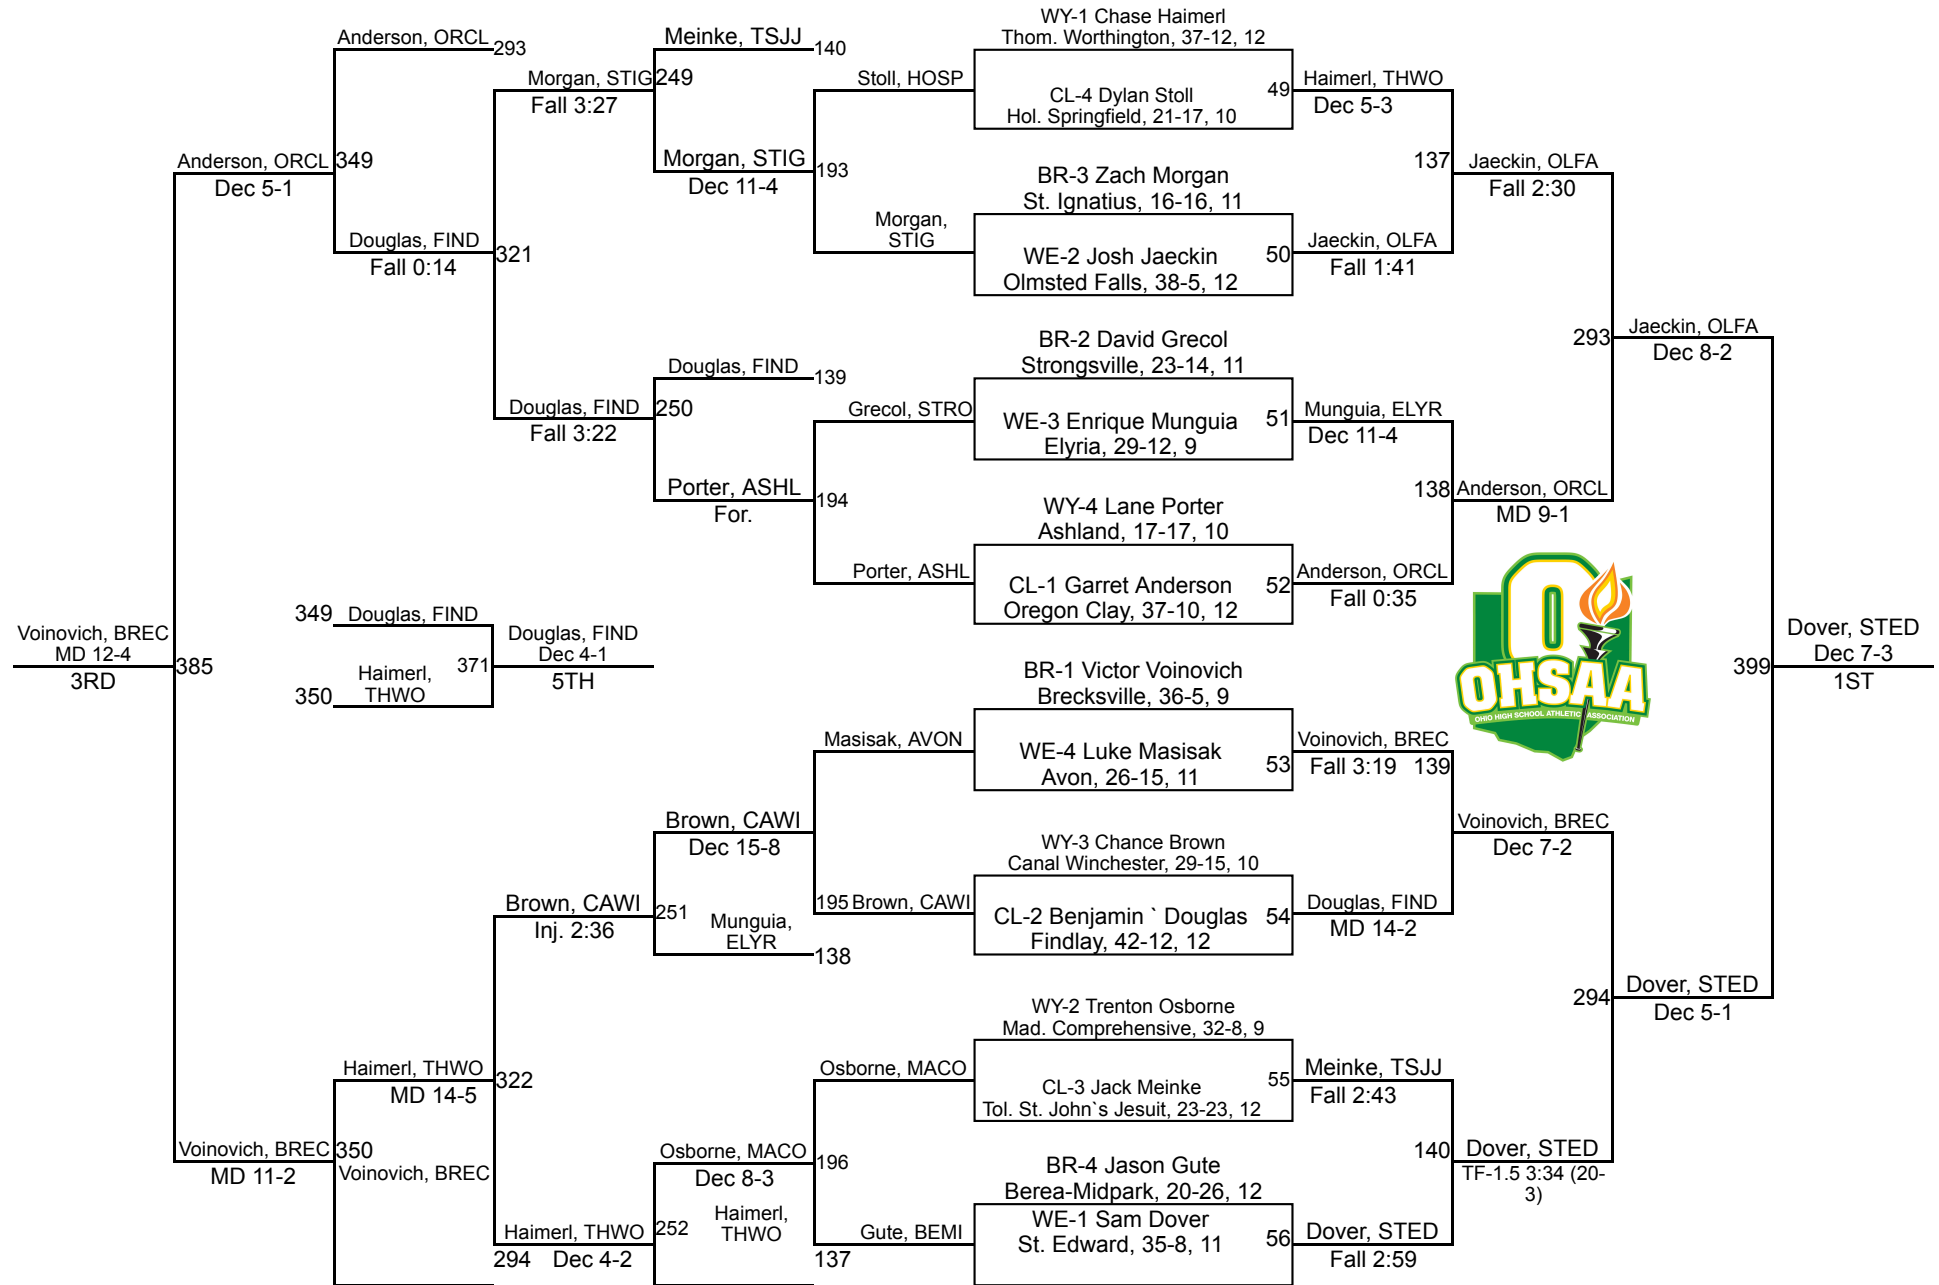

2018 Perrysburg Division 1 Districts

2018 Perrysburg Division 1 Districts

113

2018 Perrysburg Division 1 Districts

2018 Perrysburg Division 1 Districts

2018 Perrysburg Division 1 Districts

145

2018 Perrysburg Division 1 Districts

160

2018 Perrysburg Division 1 Districts

170

2018 Perrysburg Division 1 Districts

2018 Perrysburg Division 1 Districts

285