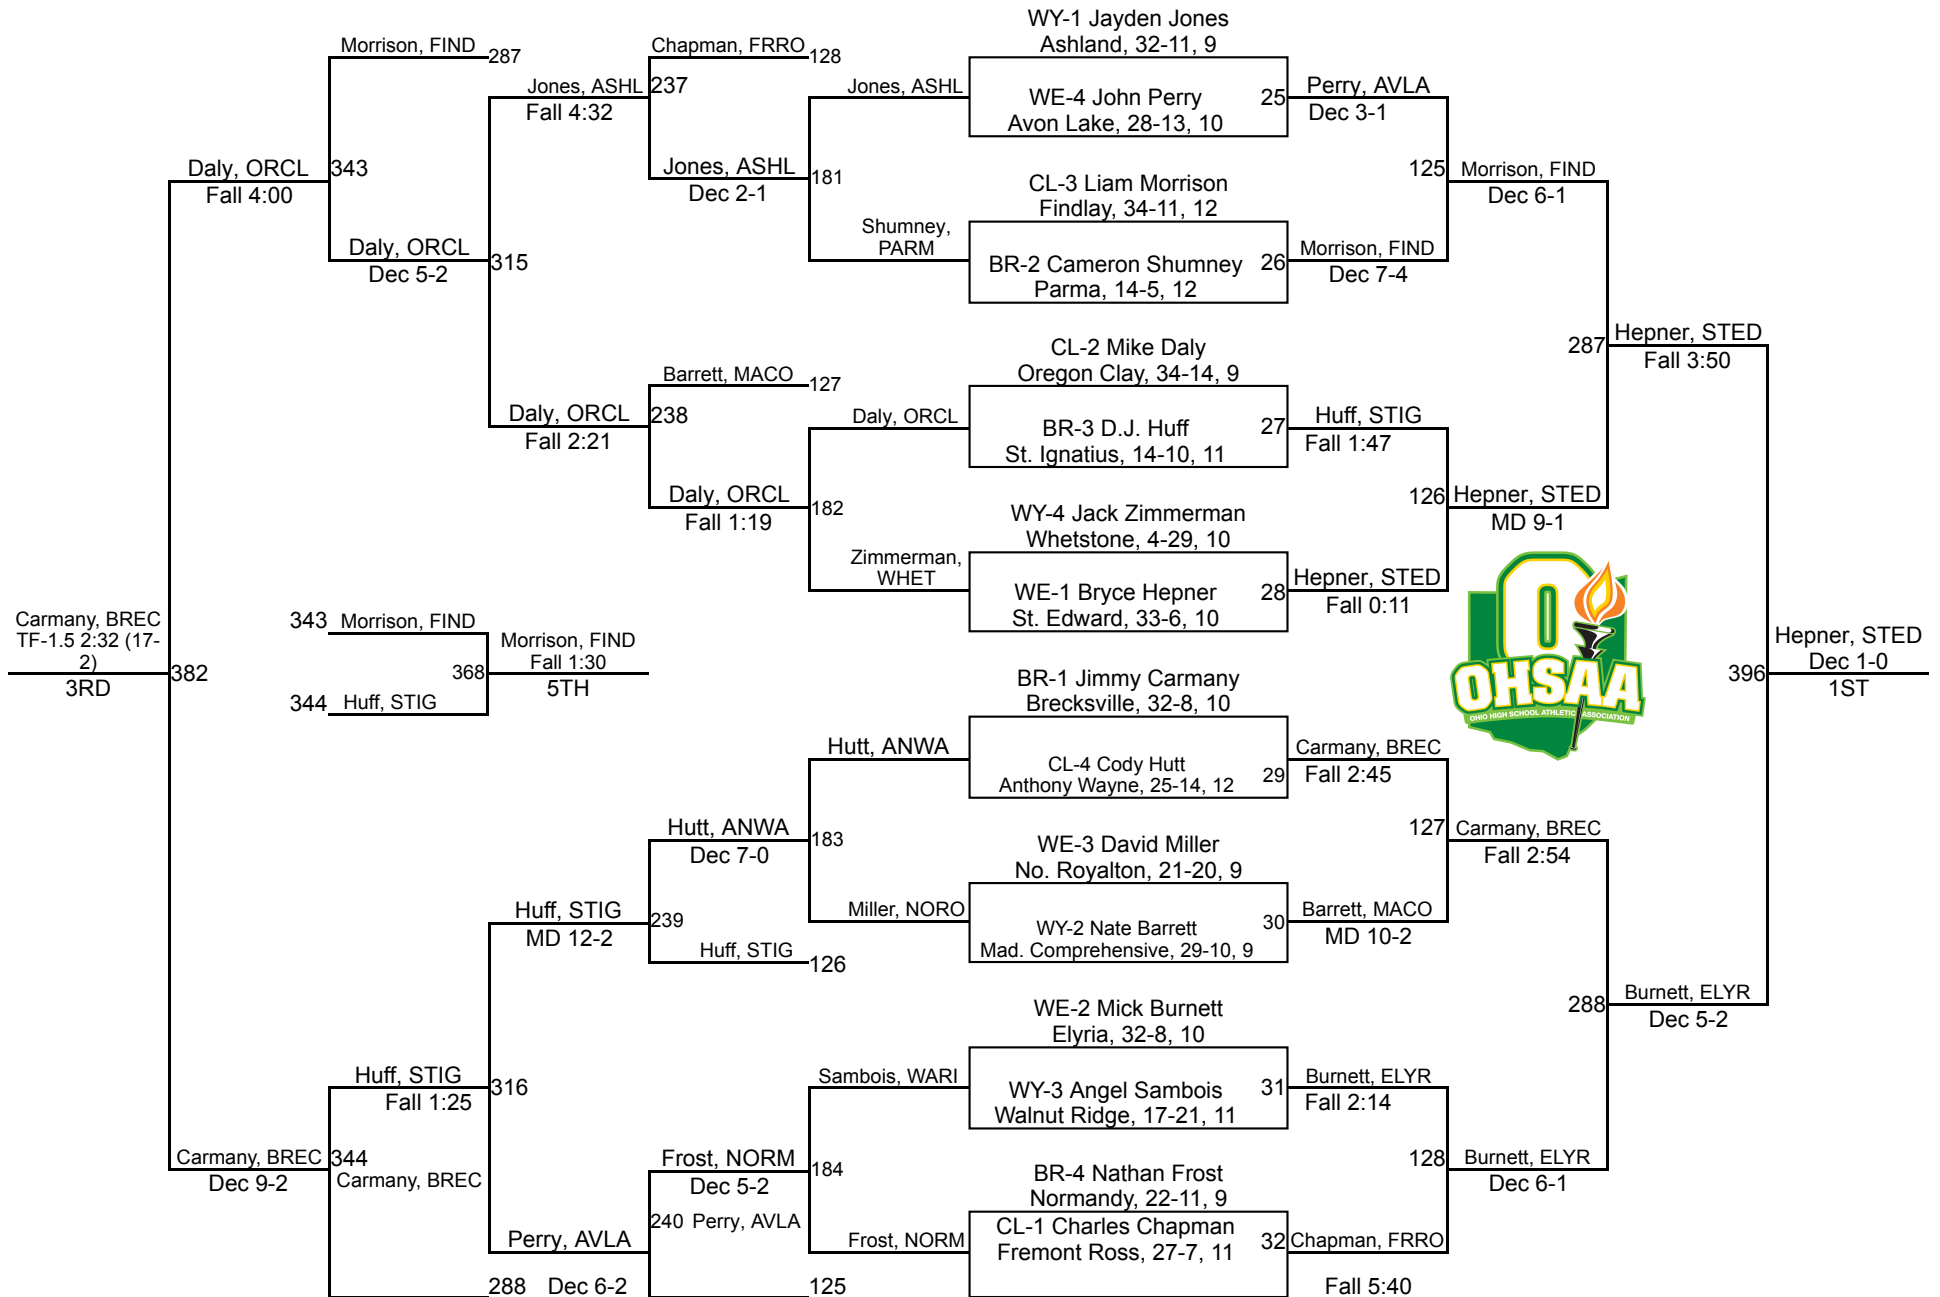

2018 Perrysburg Division 1 Districts

2018 Perrysburg Division 1 Districts

113

2018 Perrysburg Division 1 Districts

2018 Perrysburg Division 1 Districts

2018 Perrysburg Division 1 Districts

145

2018 Perrysburg Division 1 Districts

160

2018 Perrysburg Division 1 Districts

170

2018 Perrysburg Division 1 Districts

2018 Perrysburg Division 1 Districts

285