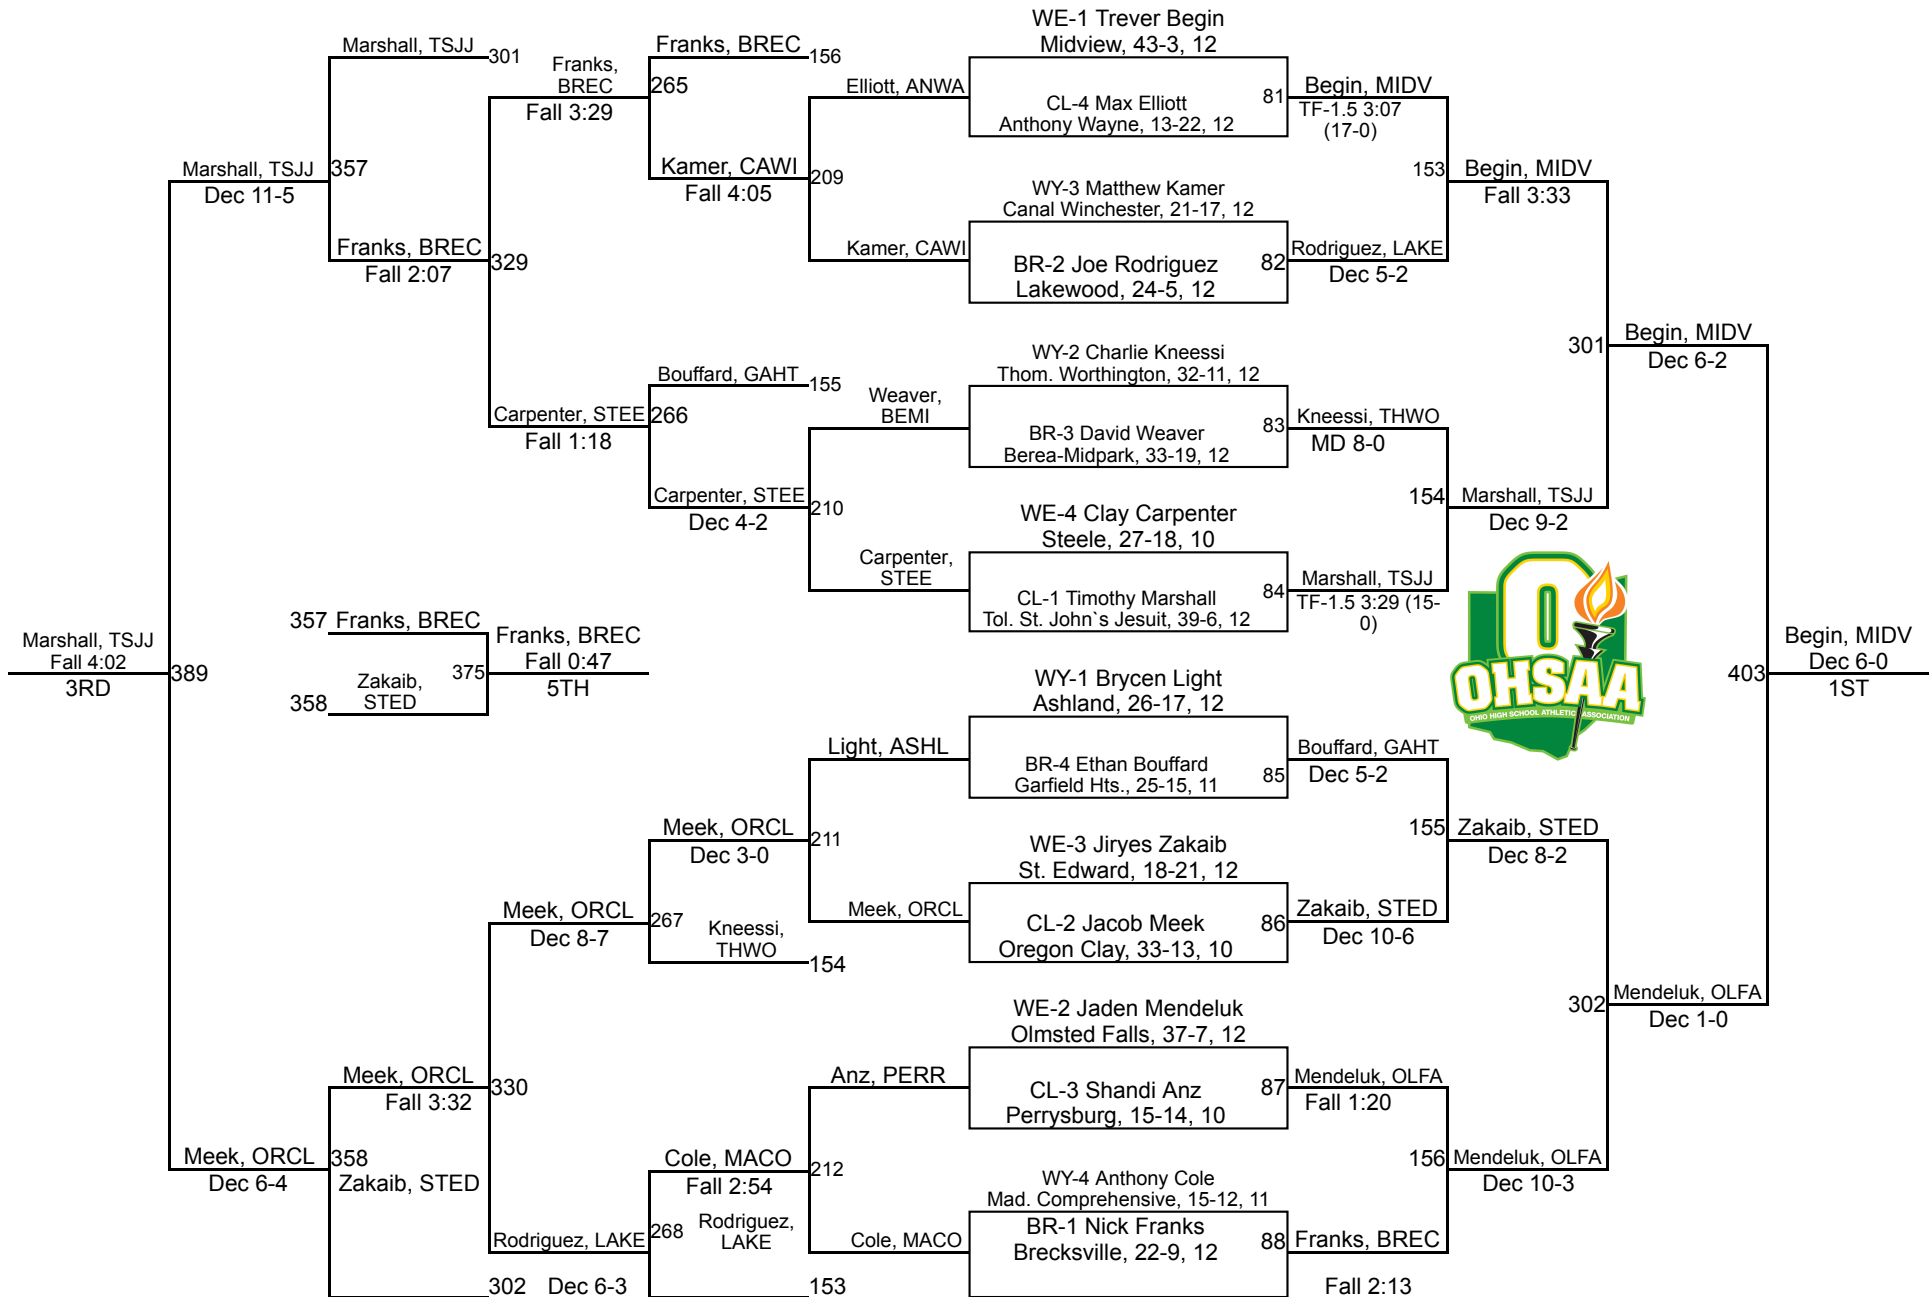

2018 Perrysburg Division 1 Districts

2018 Perrysburg Division 1 Districts

113

2018 Perrysburg Division 1 Districts

2018 Perrysburg Division 1 Districts

2018 Perrysburg Division 1 Districts

145

2018 Perrysburg Division 1 Districts

160

2018 Perrysburg Division 1 Districts

170

2018 Perrysburg Division 1 Districts

2018 Perrysburg Division 1 Districts

285