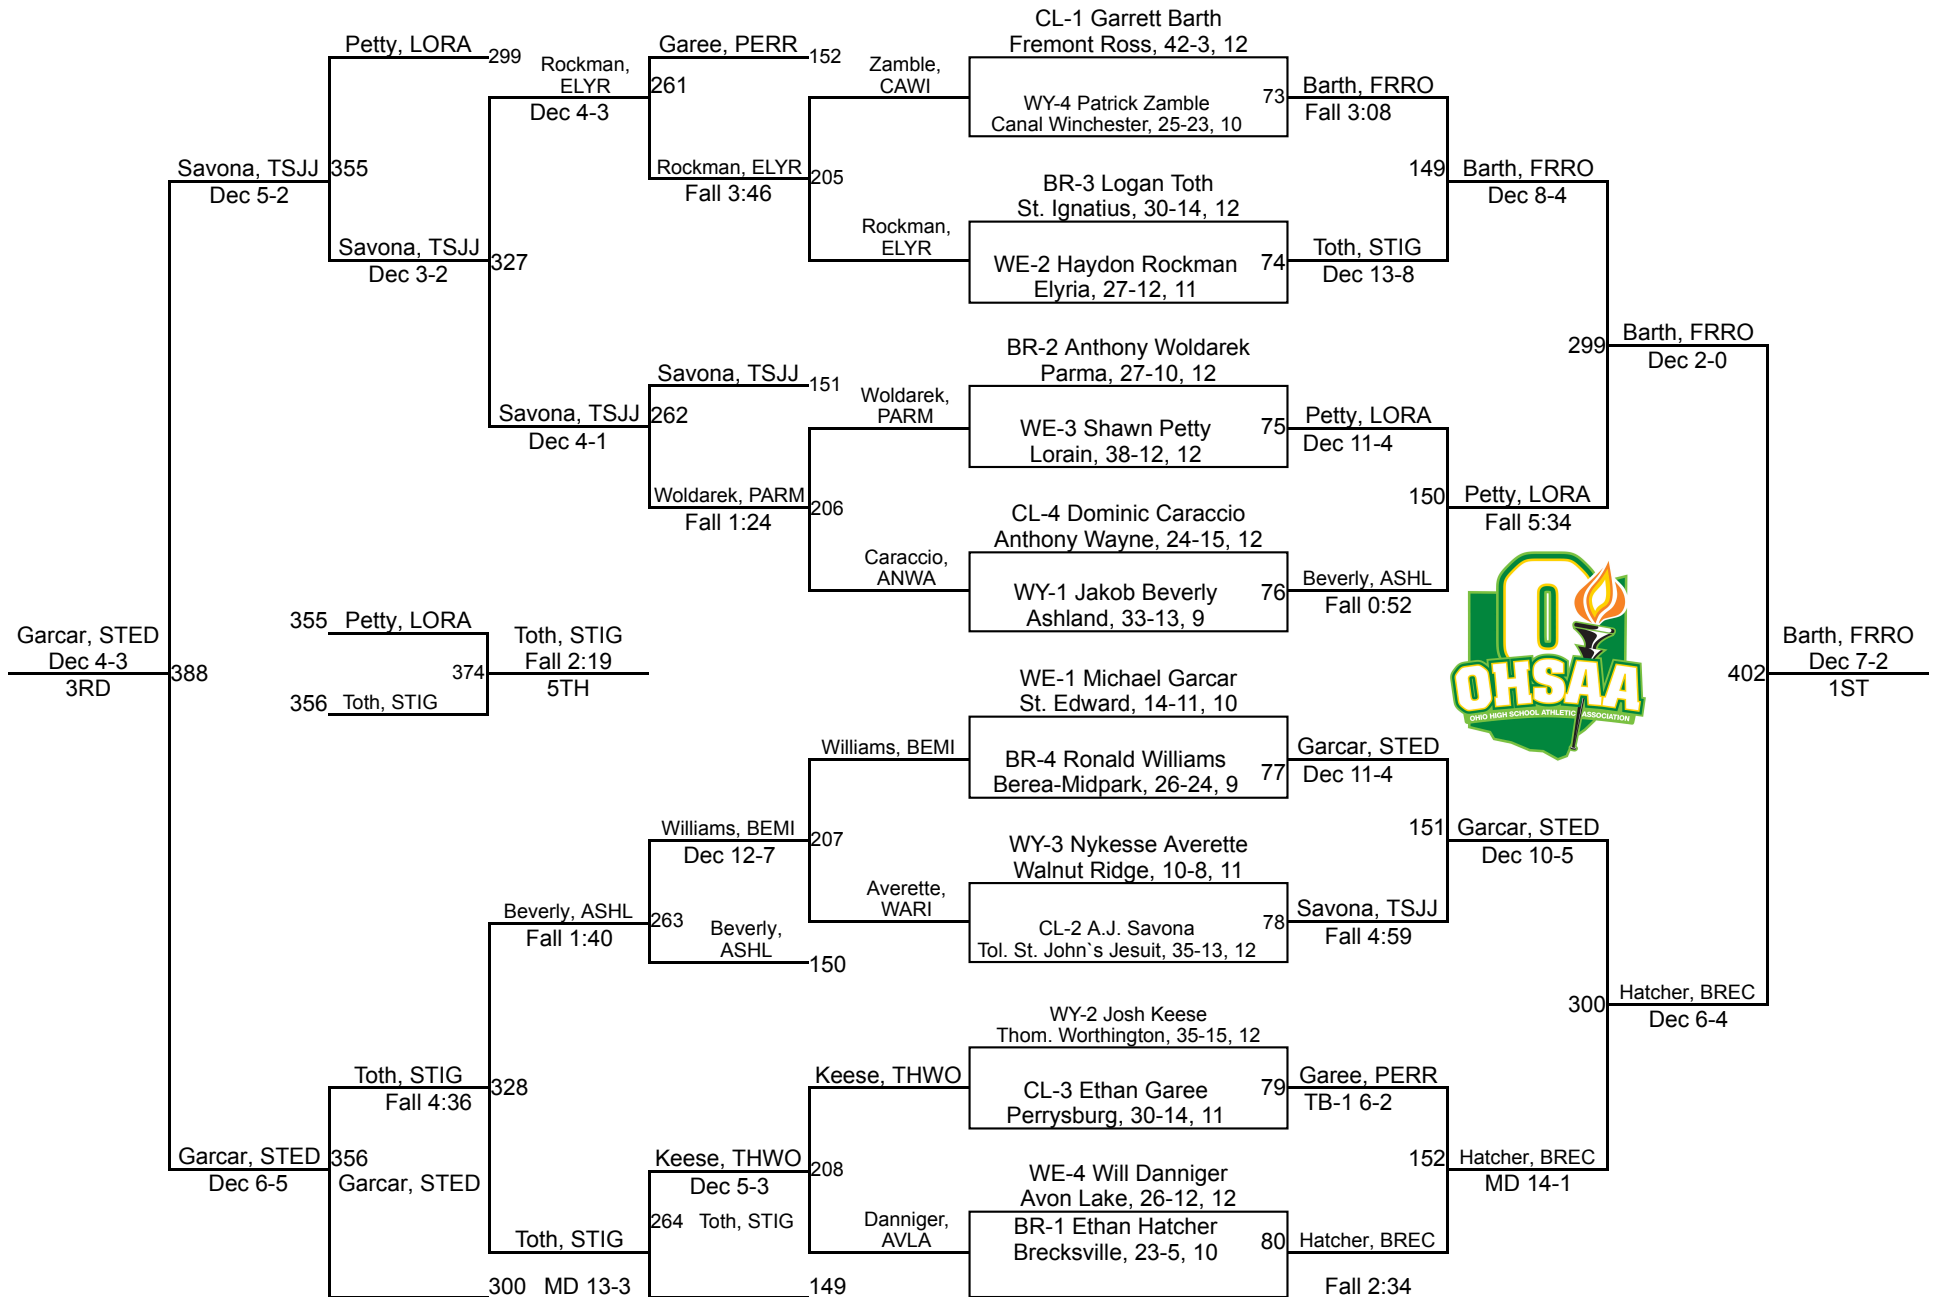

2018 Perrysburg Division 1 Districts

2018 Perrysburg Division 1 Districts

113

2018 Perrysburg Division 1 Districts

2018 Perrysburg Division 1 Districts

2018 Perrysburg Division 1 Districts

145

2018 Perrysburg Division 1 Districts

160

2018 Perrysburg Division 1 Districts

170

2018 Perrysburg Division 1 Districts

2018 Perrysburg Division 1 Districts

285