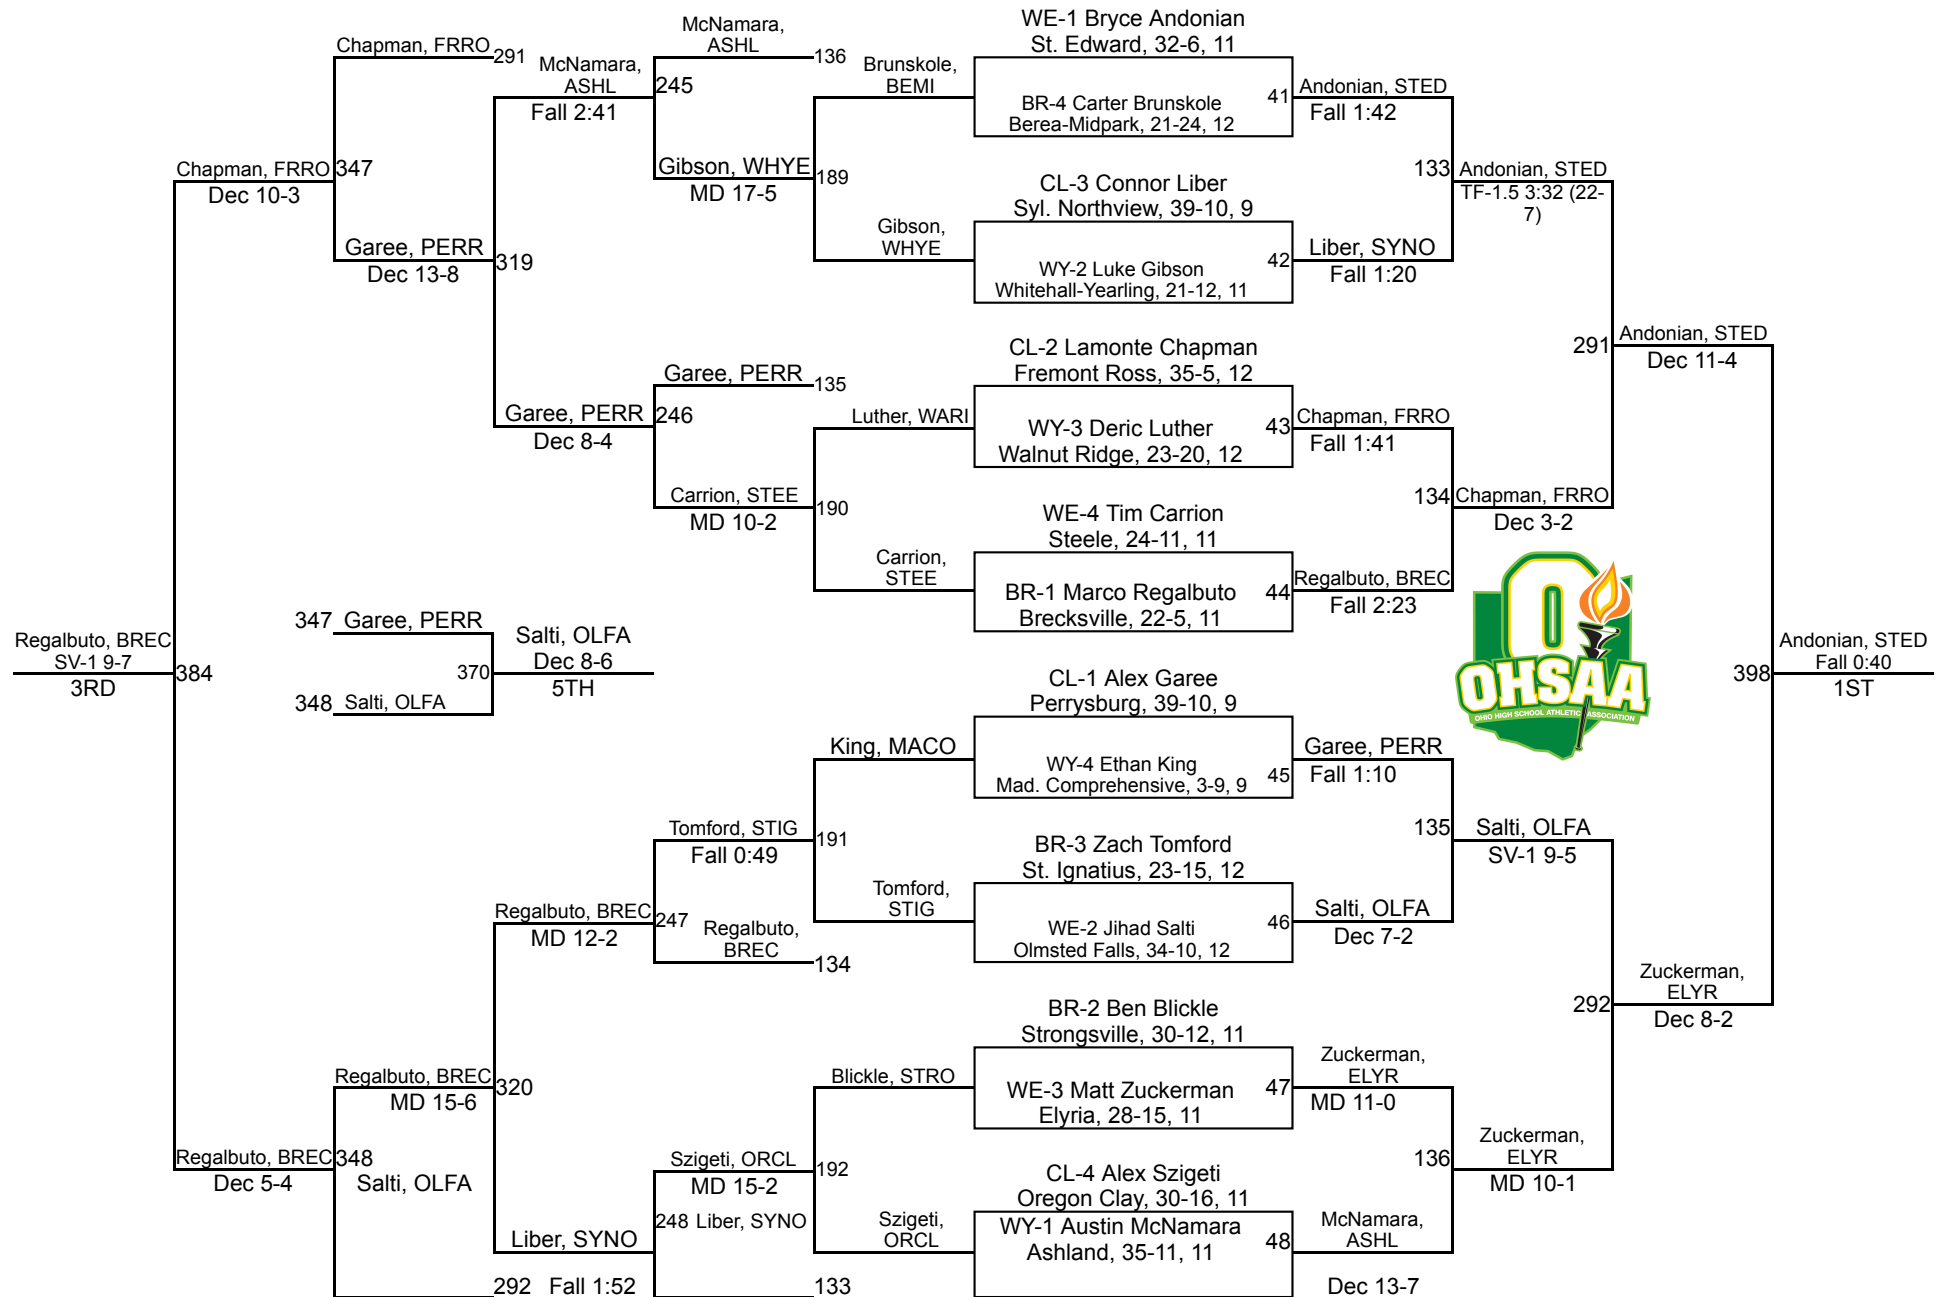

2018 Perrysburg Division 1 Districts

2018 Perrysburg Division 1 Districts

113

2018 Perrysburg Division 1 Districts

2018 Perrysburg Division 1 Districts

2018 Perrysburg Division 1 Districts

145

2018 Perrysburg Division 1 Districts

160

2018 Perrysburg Division 1 Districts

170

2018 Perrysburg Division 1 Districts

2018 Perrysburg Division 1 Districts

285