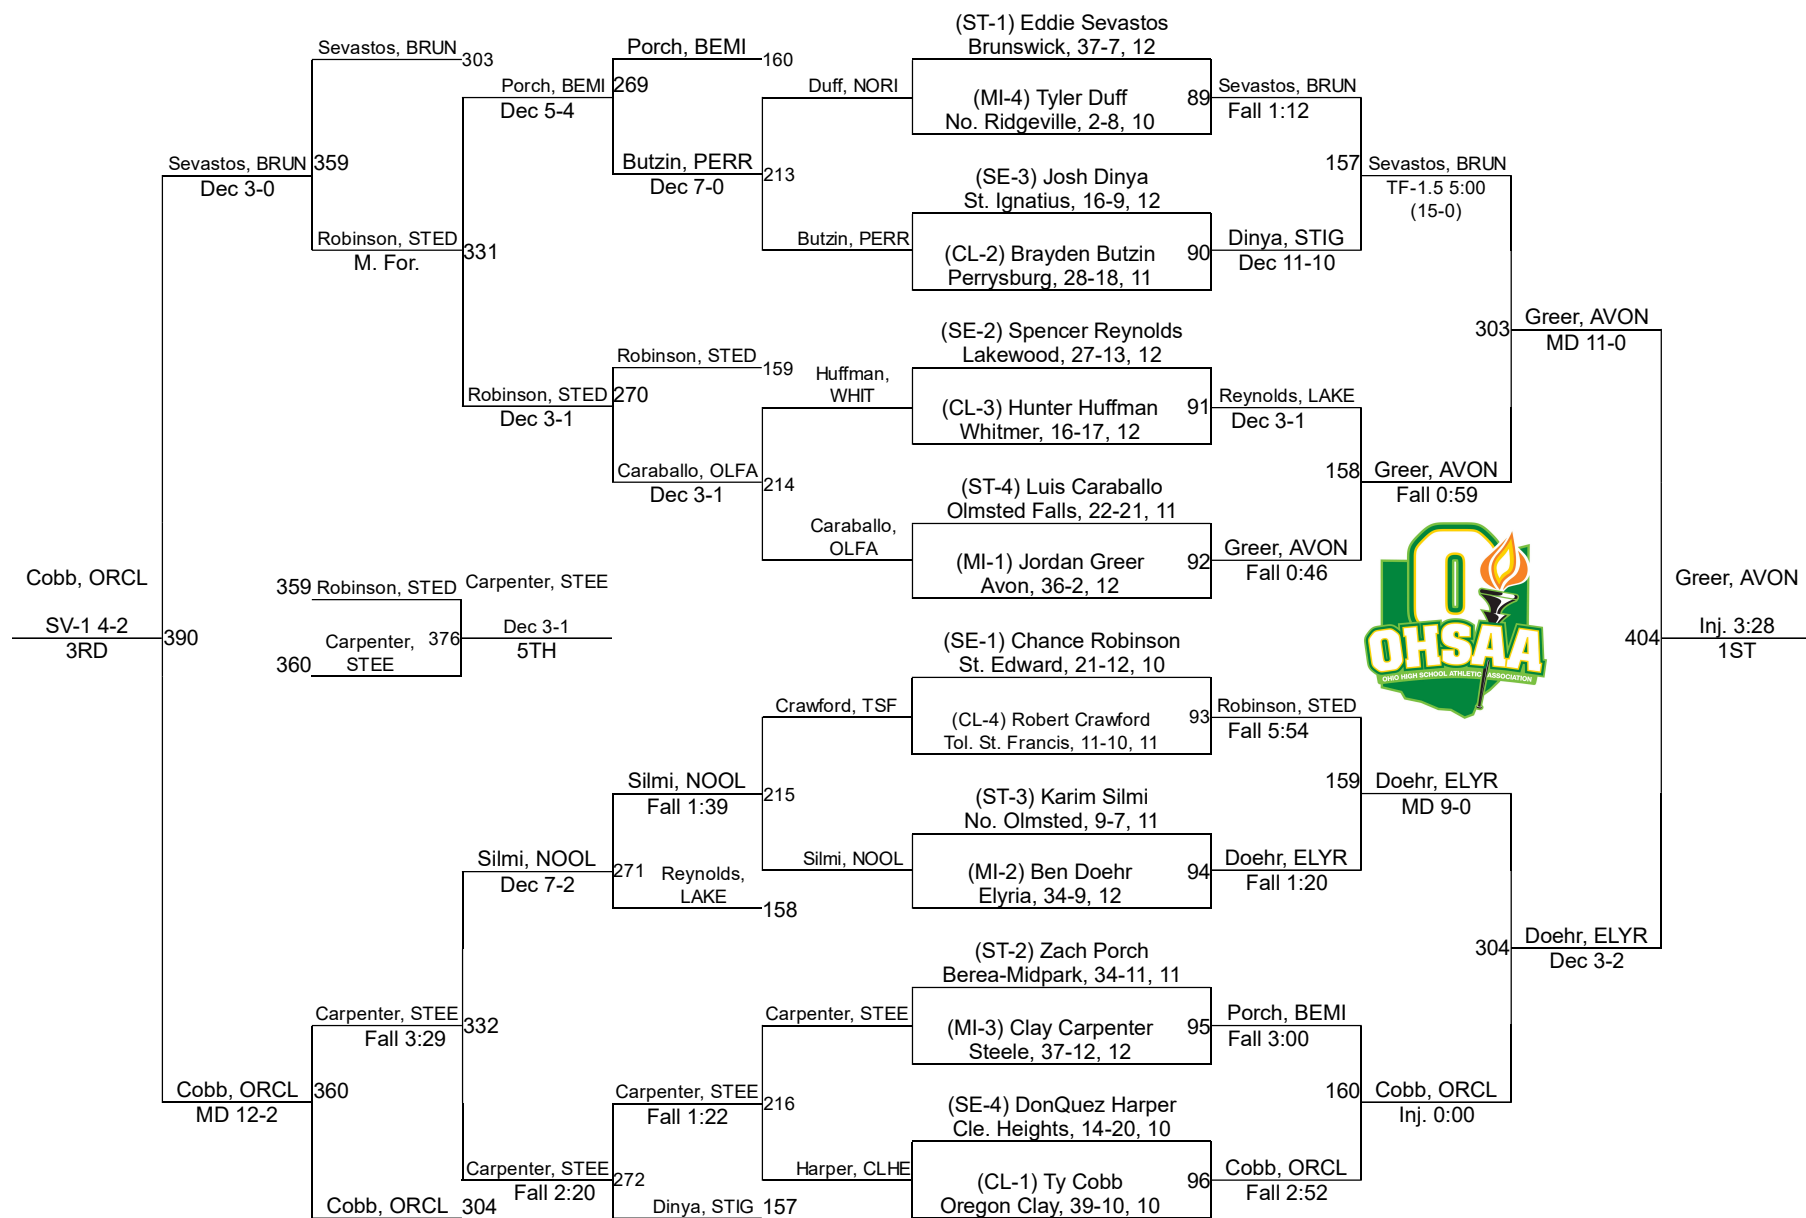

2020 Division 1 Perrysburg District

170

2020 Division 1 Perrysburg District

182

2020 Division 1 Perrysburg District

195

2020 Division 1 Perrysburg District

220

2020 Division 1 Perrysburg District

285