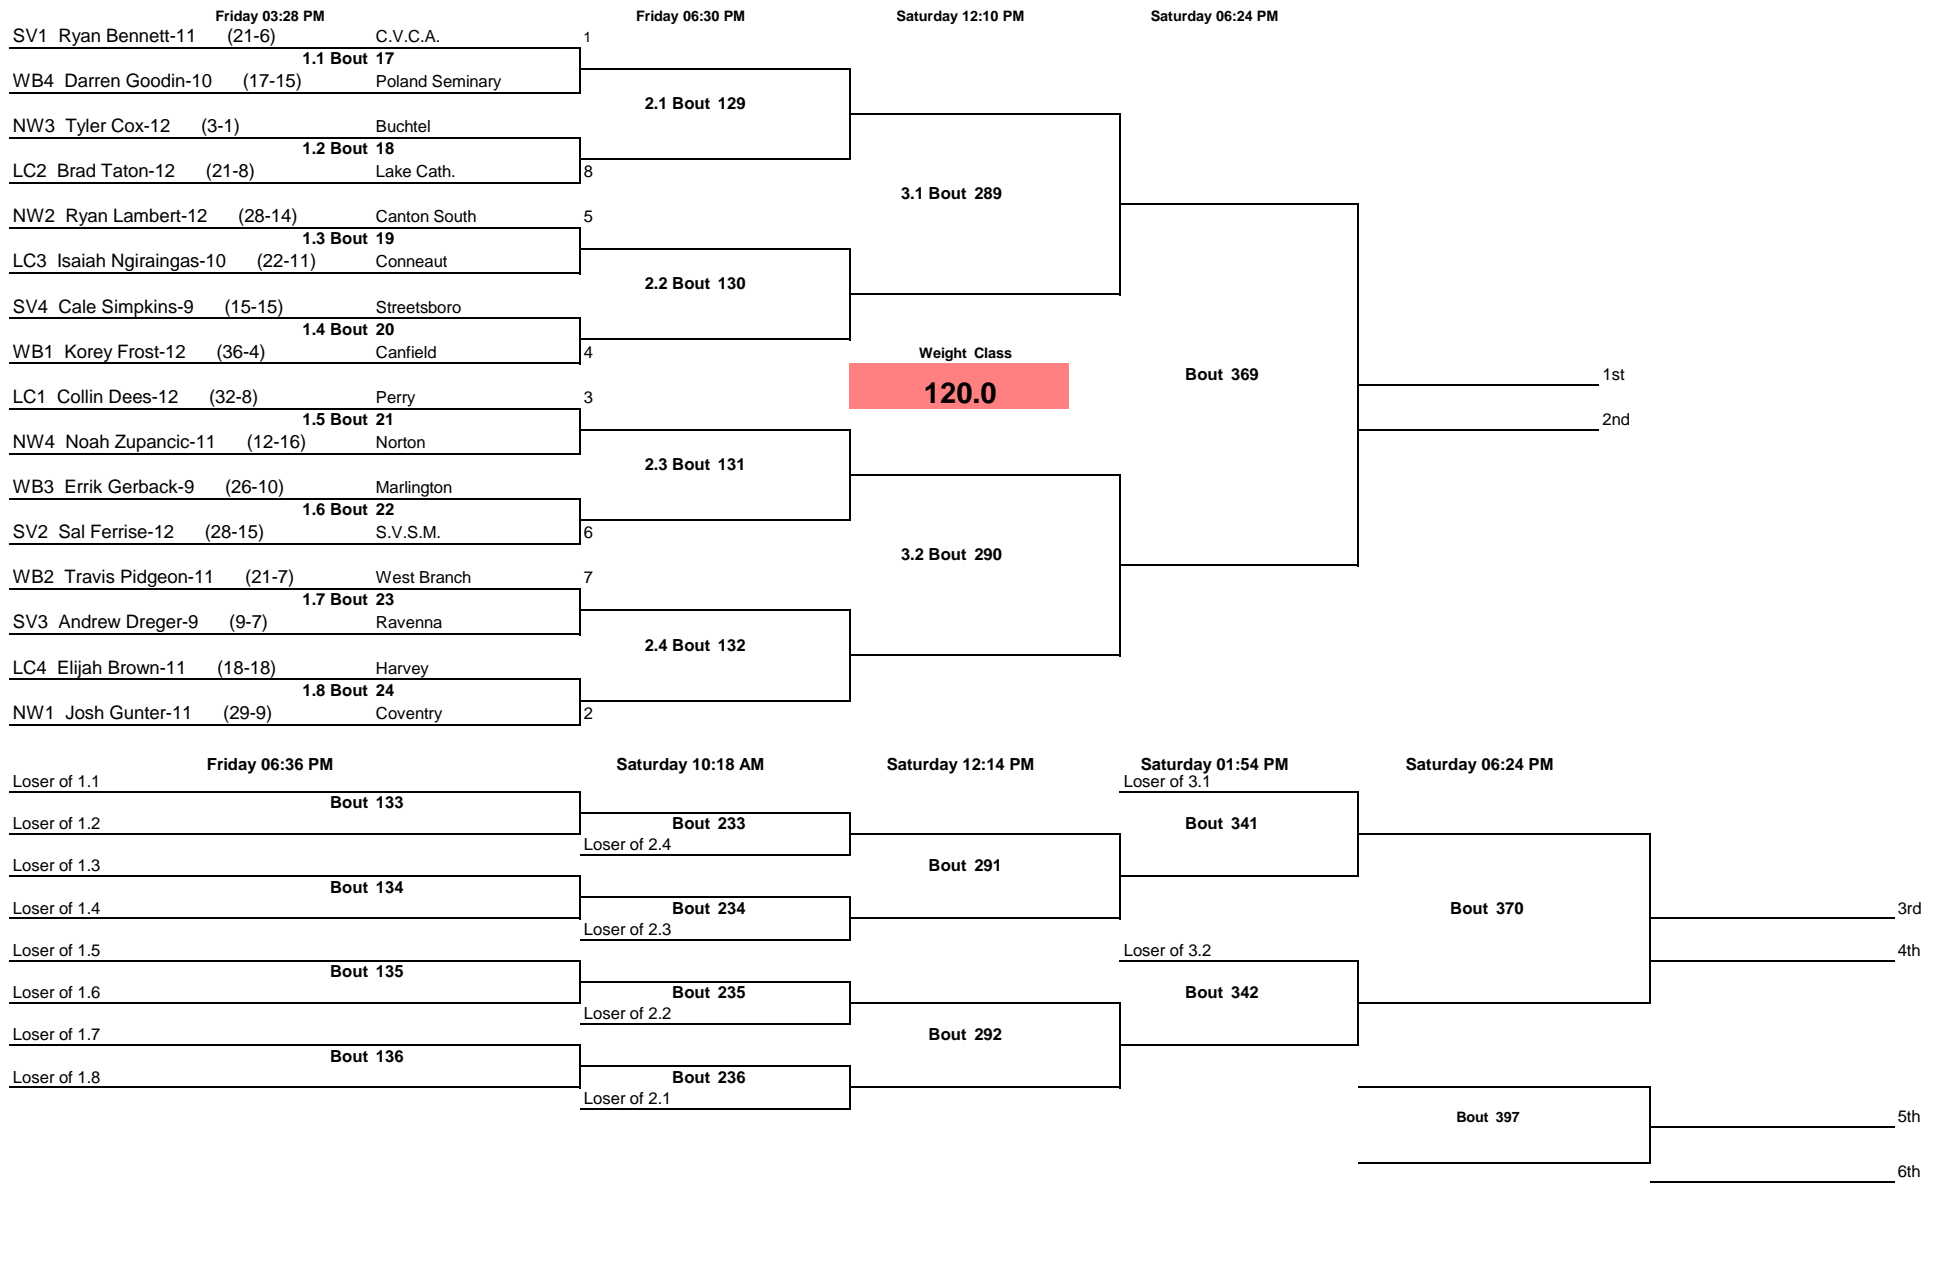

Note: All TIMES are ESTIMATES ONLY

Alliance D2 District 2014

Note: All TIMES are ESTIMATES ONLY

Alliance D2 District 2014

Note: All TIMES are ESTIMATES ONLY

Alliance D2 District 2014

Note: All TIMES are ESTIMATES ONLY

Alliance D2 District 2014

Note: All TIMES are ESTIMATES ONLY

Alliance D2 District 2014

Note: All TIMES are ESTIMATES ONLY

Alliance D2 District 2014

Note: All TIMES are ESTIMATES ONLY

Alliance D2 District 2014

Note: All TIMES are ESTIMATES ONLY

Alliance D2 District 2014

Note: All TIMES are ESTIMATES ONLY

Alliance D2 District 2014