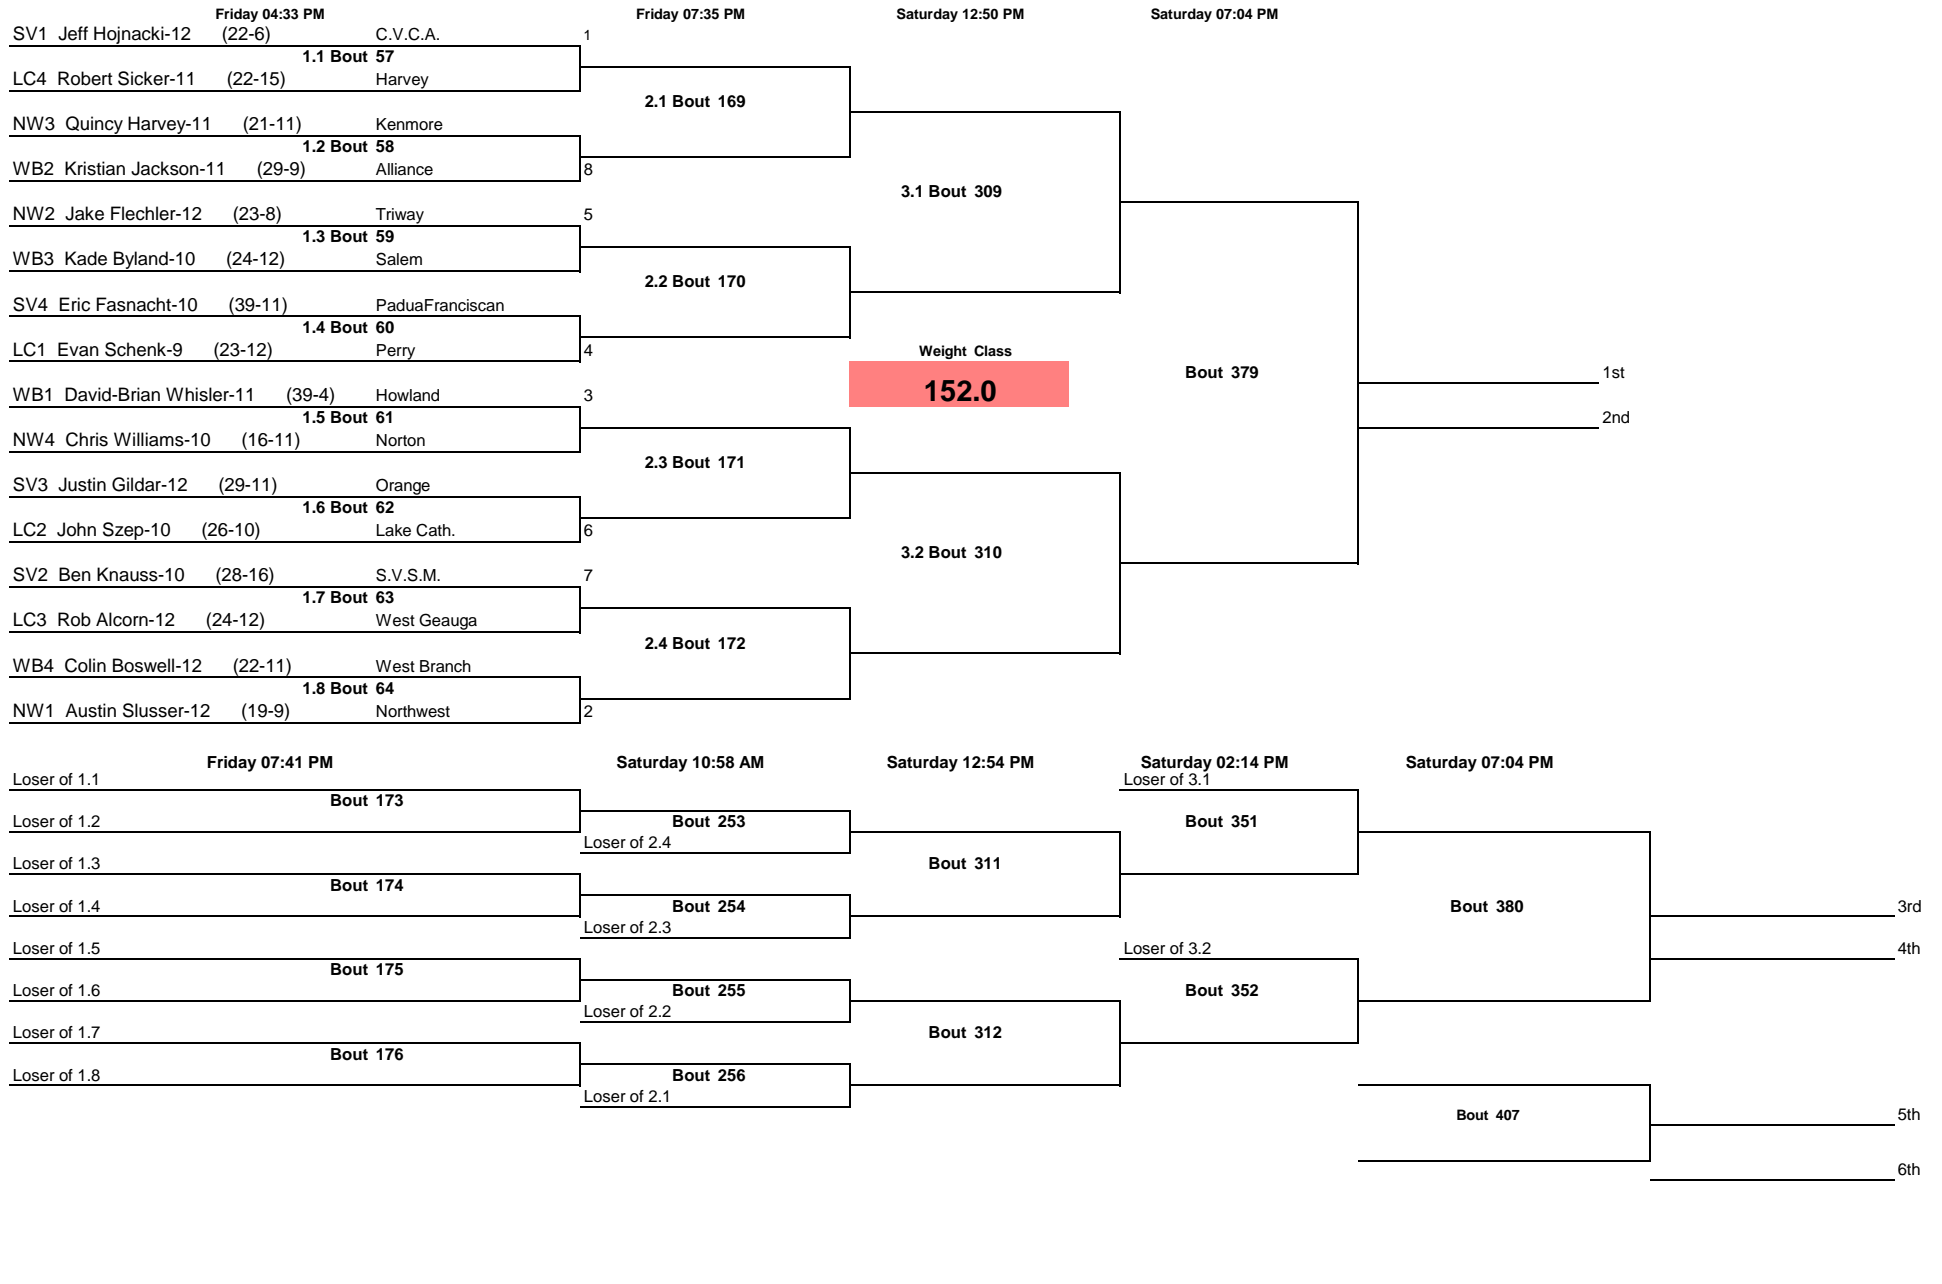

Note: All TIMES are ESTIMATES ONLY

Alliance D2 District 2014

Note: All TIMES are ESTIMATES ONLY

Alliance D2 District 2014

Note: All TIMES are ESTIMATES ONLY

Alliance D2 District 2014

Note: All TIMES are ESTIMATES ONLY

Alliance D2 District 2014

Note: All TIMES are ESTIMATES ONLY

Alliance D2 District 2014

Note: All TIMES are ESTIMATES ONLY

Alliance D2 District 2014

Note: All TIMES are ESTIMATES ONLY

Alliance D2 District 2014

Note: All TIMES are ESTIMATES ONLY

Alliance D2 District 2014

Note: All TIMES are ESTIMATES ONLY

Alliance D2 District 2014