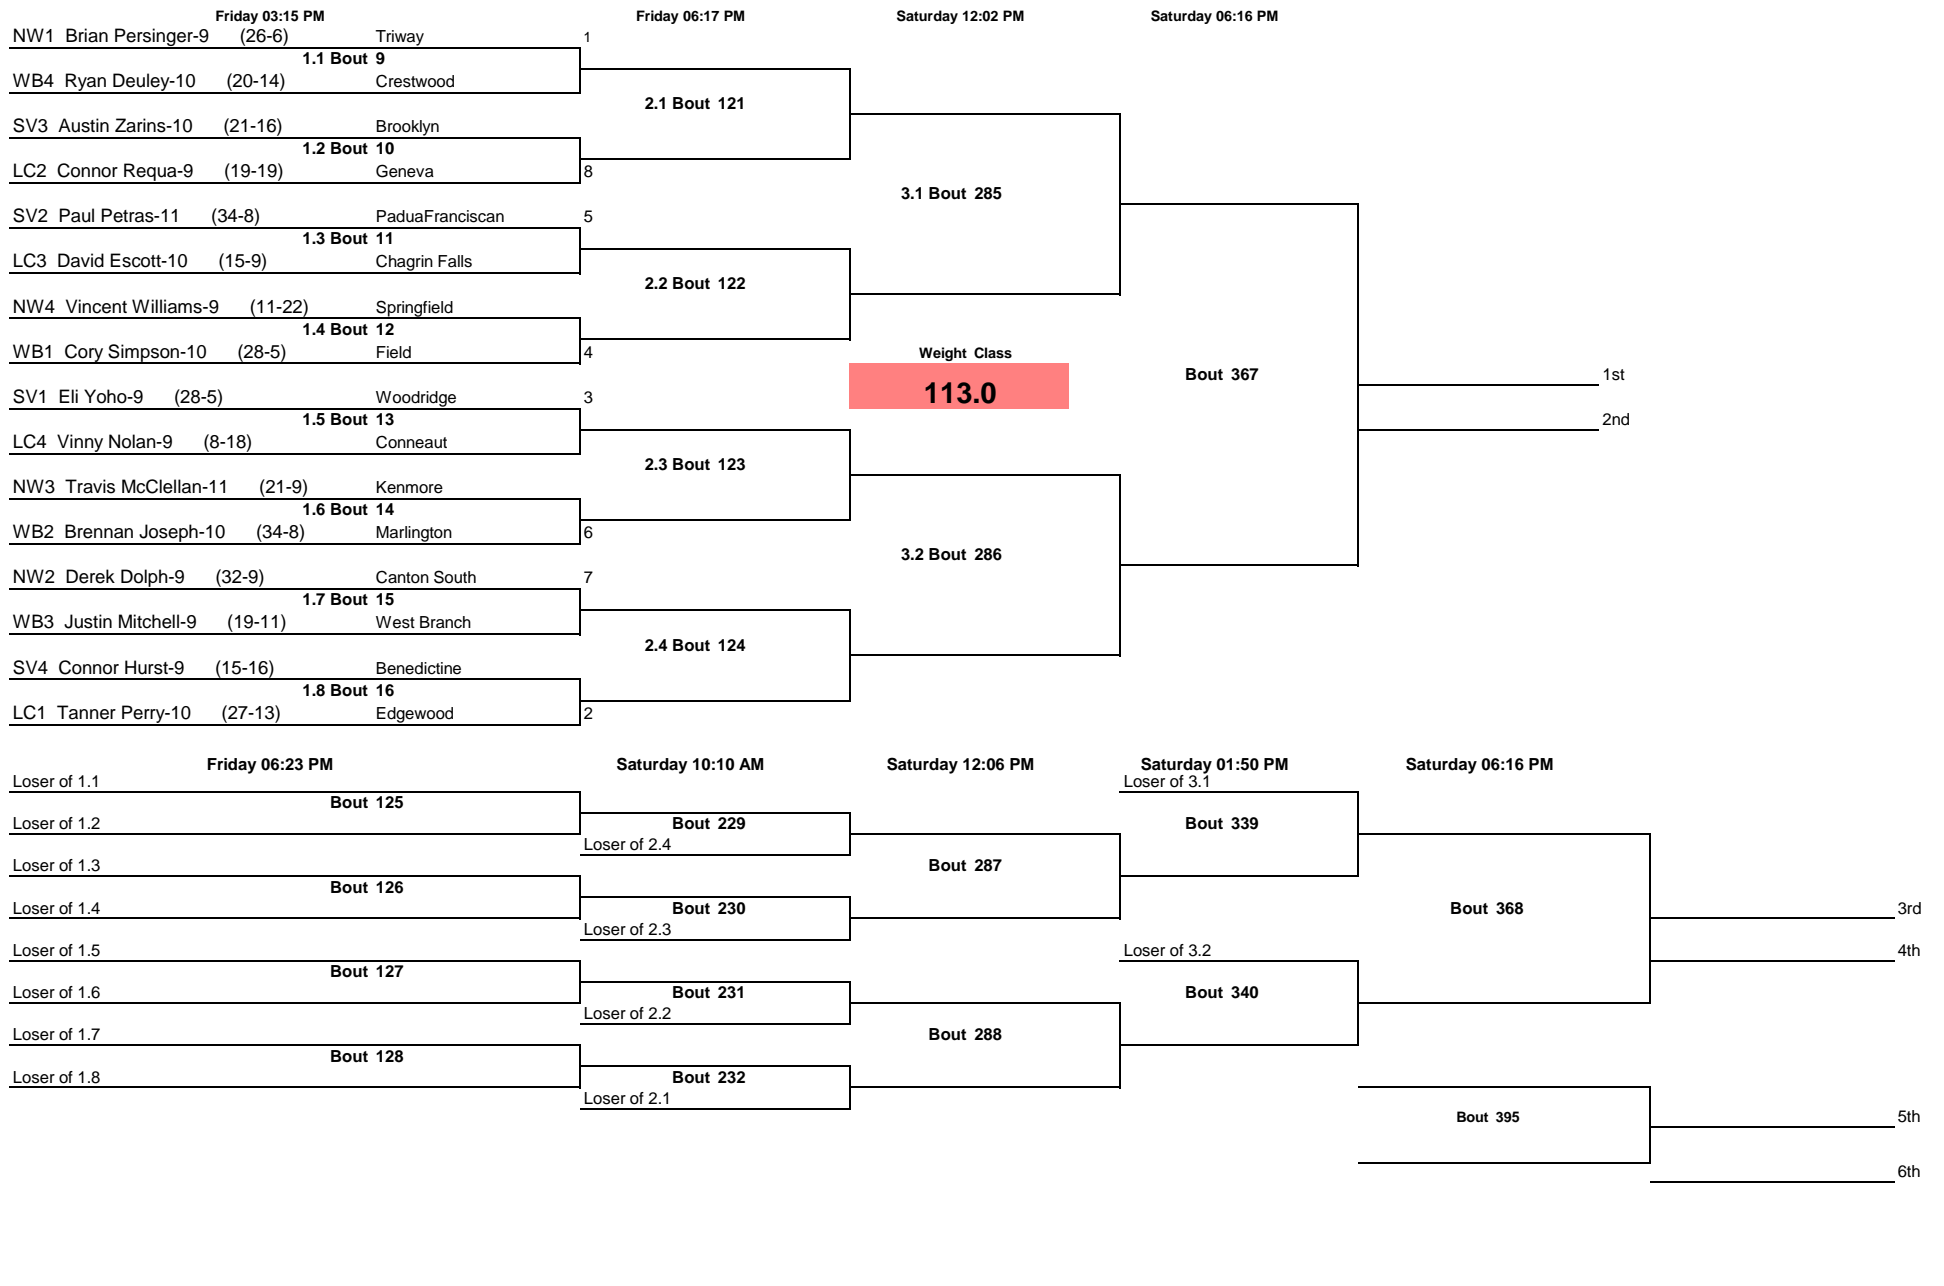

Note: All TIMES are ESTIMATES ONLY

Alliance D2 District 2014

Note: All TIMES are ESTIMATES ONLY

Alliance D2 District 2014

Note: All TIMES are ESTIMATES ONLY

Alliance D2 District 2014

Note: All TIMES are ESTIMATES ONLY

Alliance D2 District 2014

Note: All TIMES are ESTIMATES ONLY

Alliance D2 District 2014

Note: All TIMES are ESTIMATES ONLY

Alliance D2 District 2014

Note: All TIMES are ESTIMATES ONLY

Alliance D2 District 2014

Note: All TIMES are ESTIMATES ONLY

Alliance D2 District 2014

Note: All TIMES are ESTIMATES ONLY

Alliance D2 District 2014