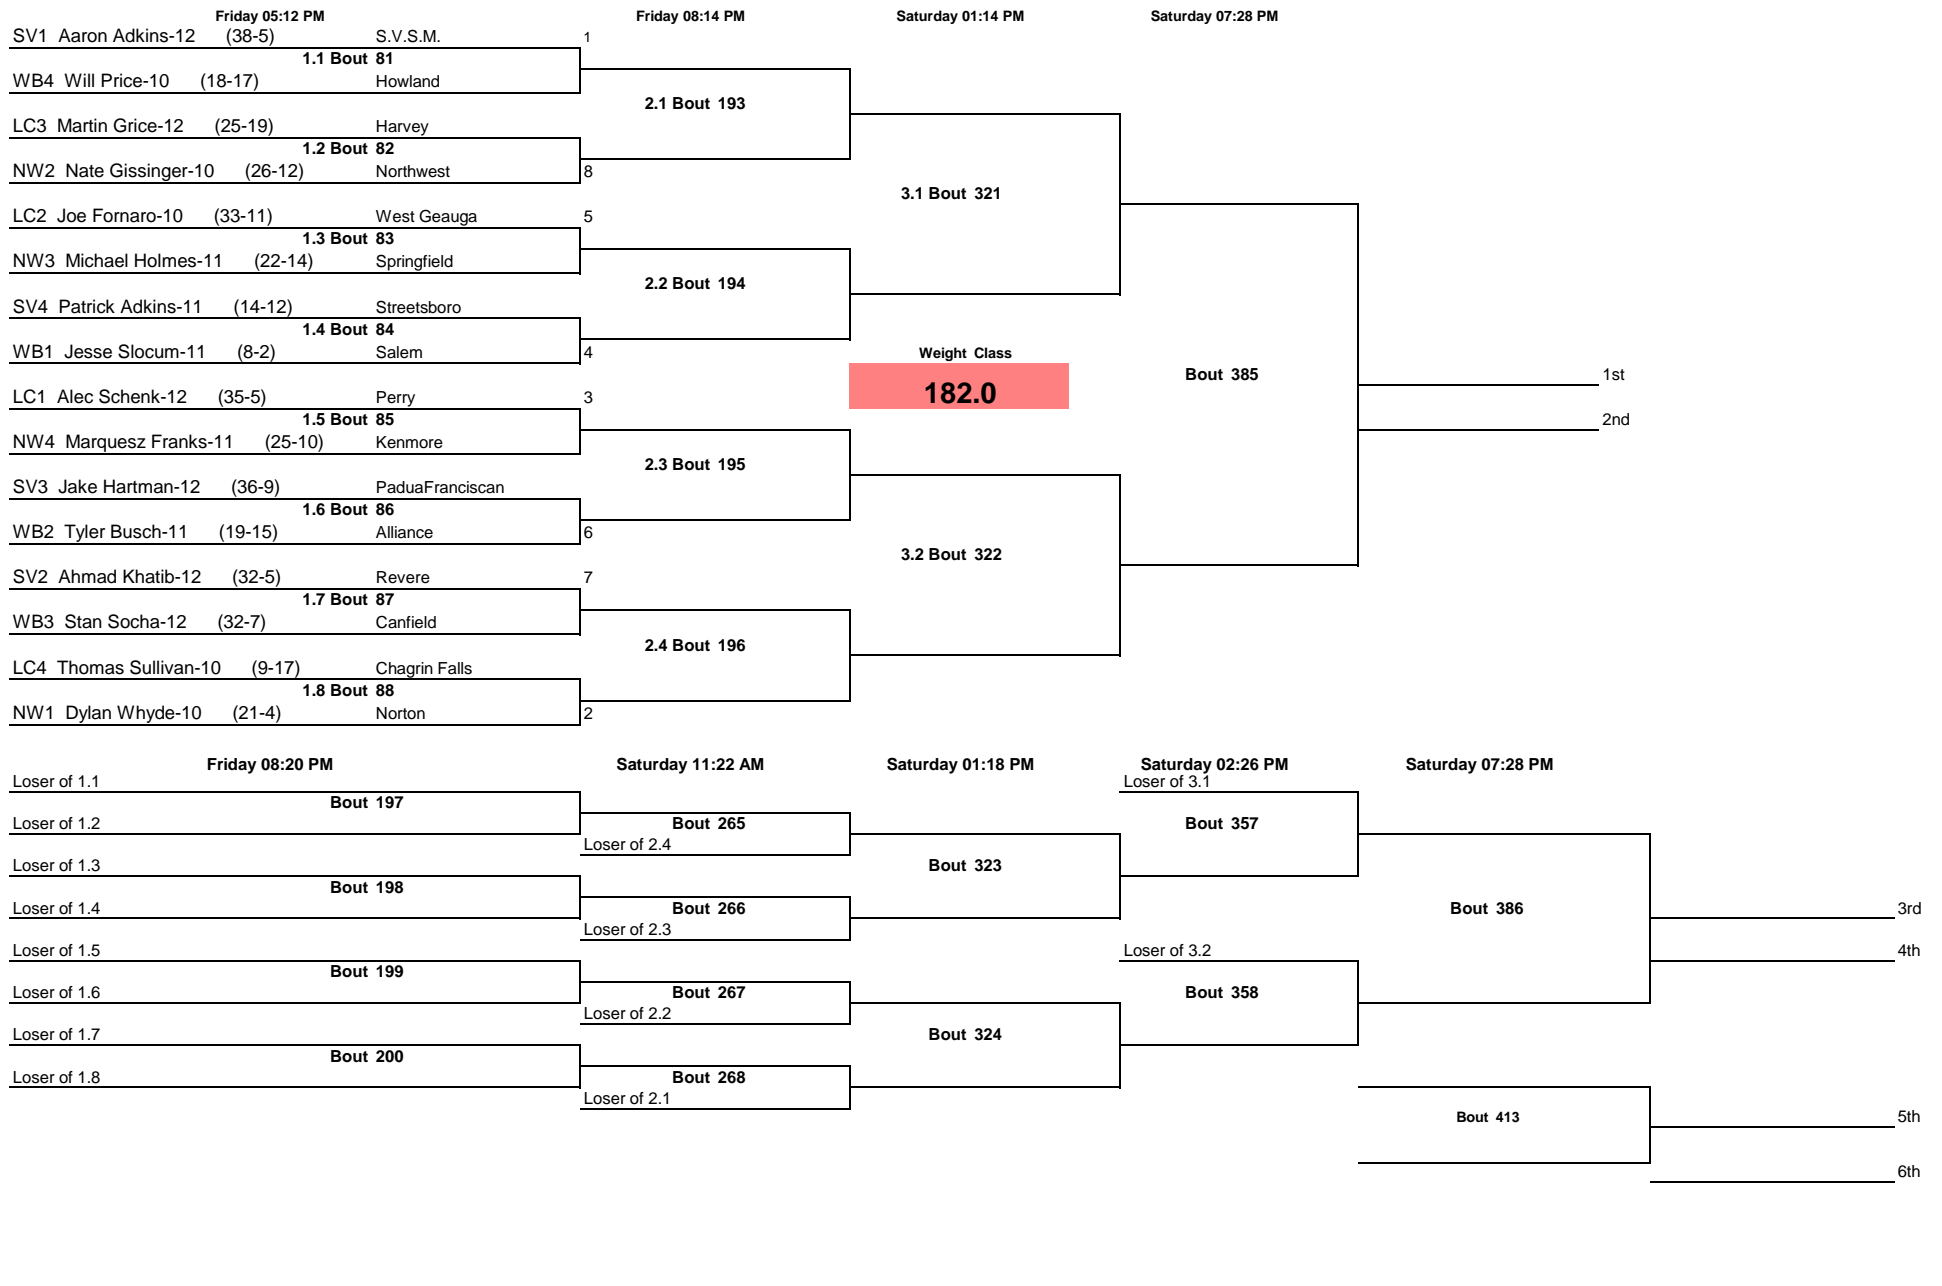

Alliance D2 District 2014

Note: All TIMES are ESTIMATES ONLY

Alliance D2 District 2014

Note: All TIMES are ESTIMATES ONLY

Alliance D2 District 2014

Note: All TIMES are ESTIMATES ONLY

Alliance D2 District 2014

Note: All TIMES are ESTIMATES ONLY

Alliance D2 District 2014

Note: All TIMES are ESTIMATES ONLY

Alliance D2 District 2014