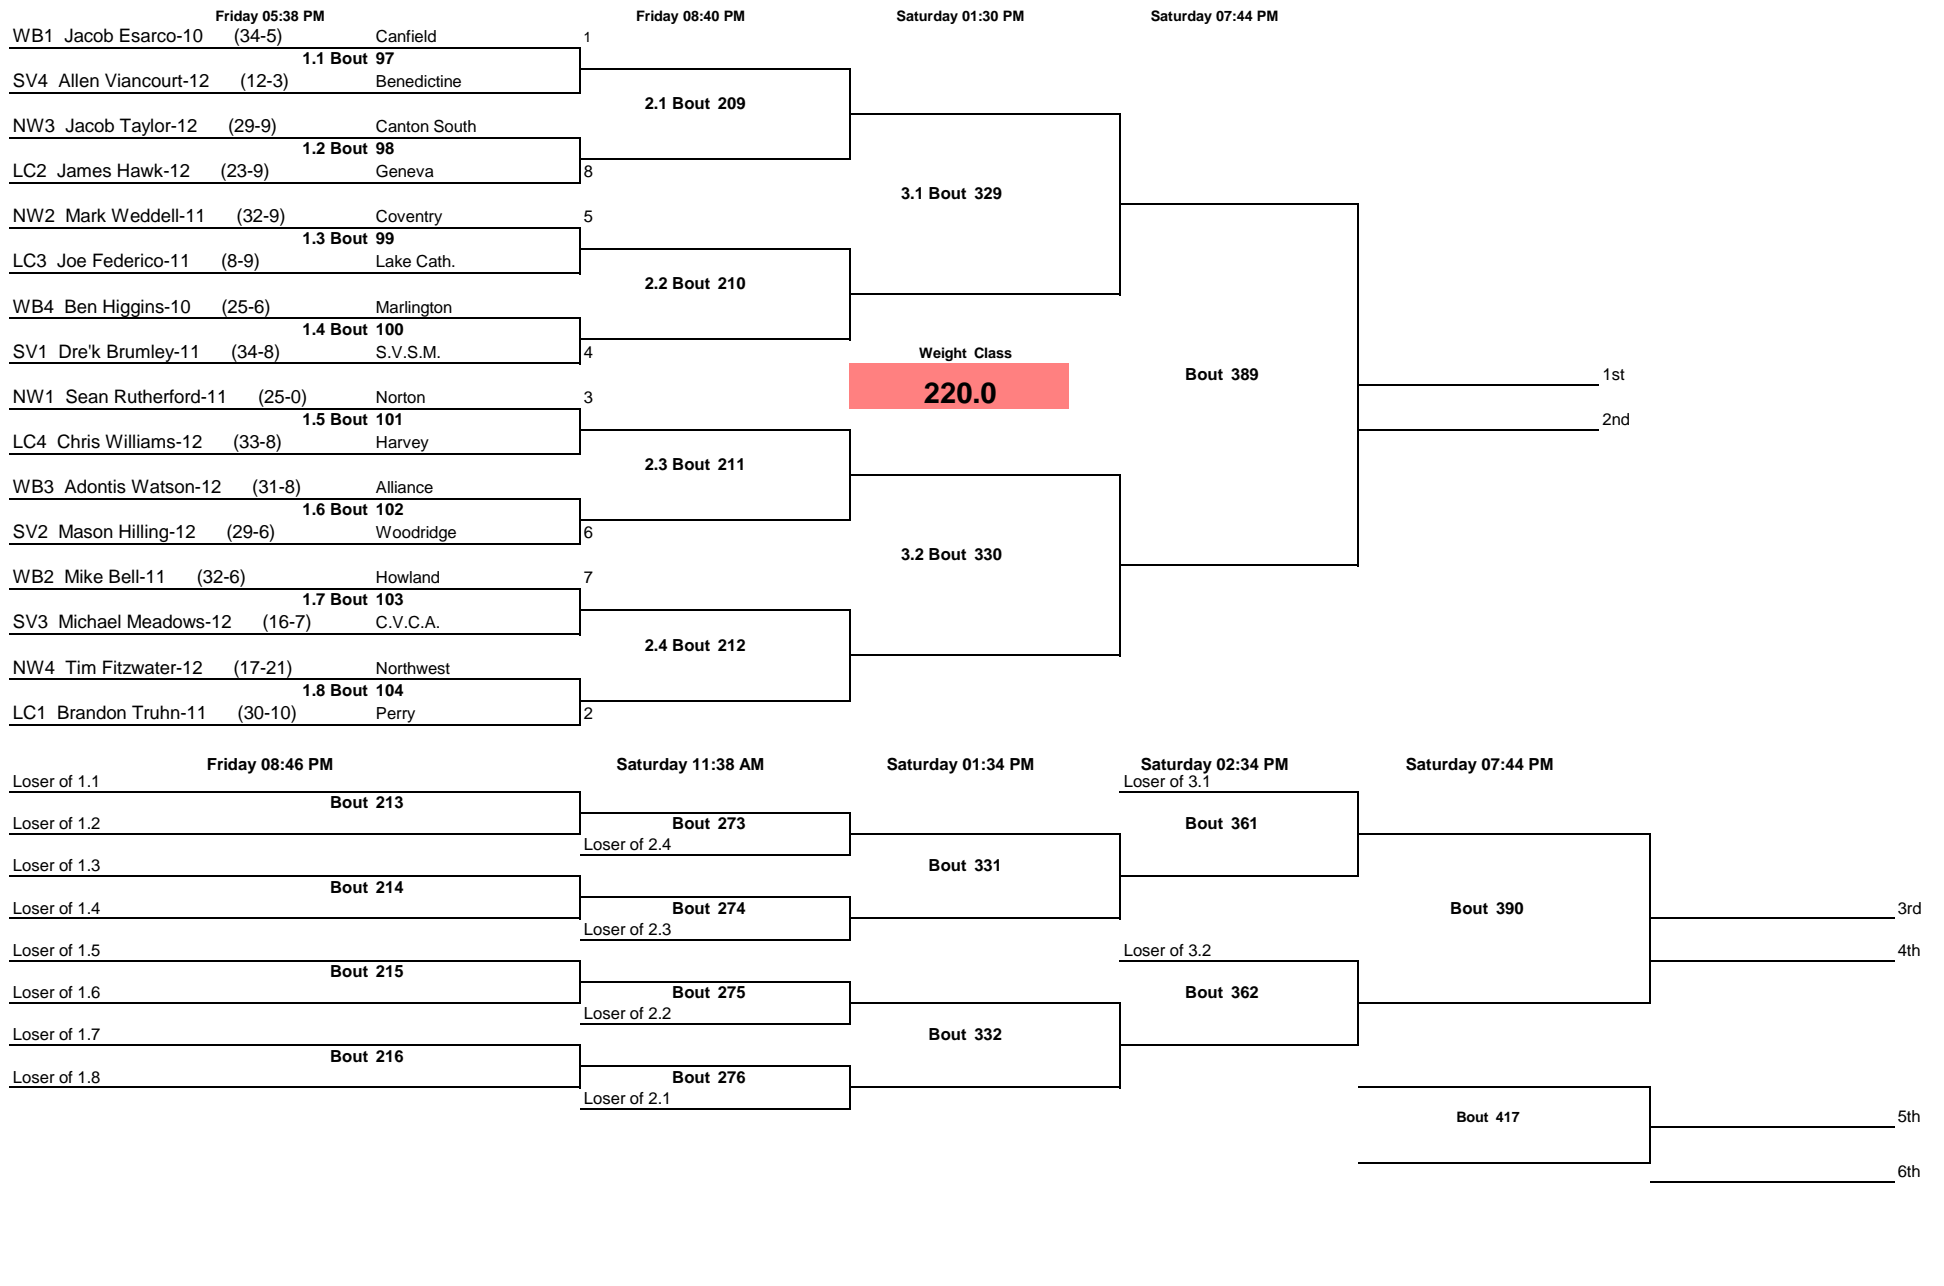

Alliance D2 District 2014

Note: All TIMES are ESTIMATES ONLY

Alliance D2 District 2014

Note: All TIMES are ESTIMATES ONLY

Alliance D2 District 2014

Note: All TIMES are ESTIMATES ONLY

Alliance D2 District 2014

Note: All TIMES are ESTIMATES ONLY

Alliance D2 District 2014

Note: All TIMES are ESTIMATES ONLY

Alliance D2 District 2014