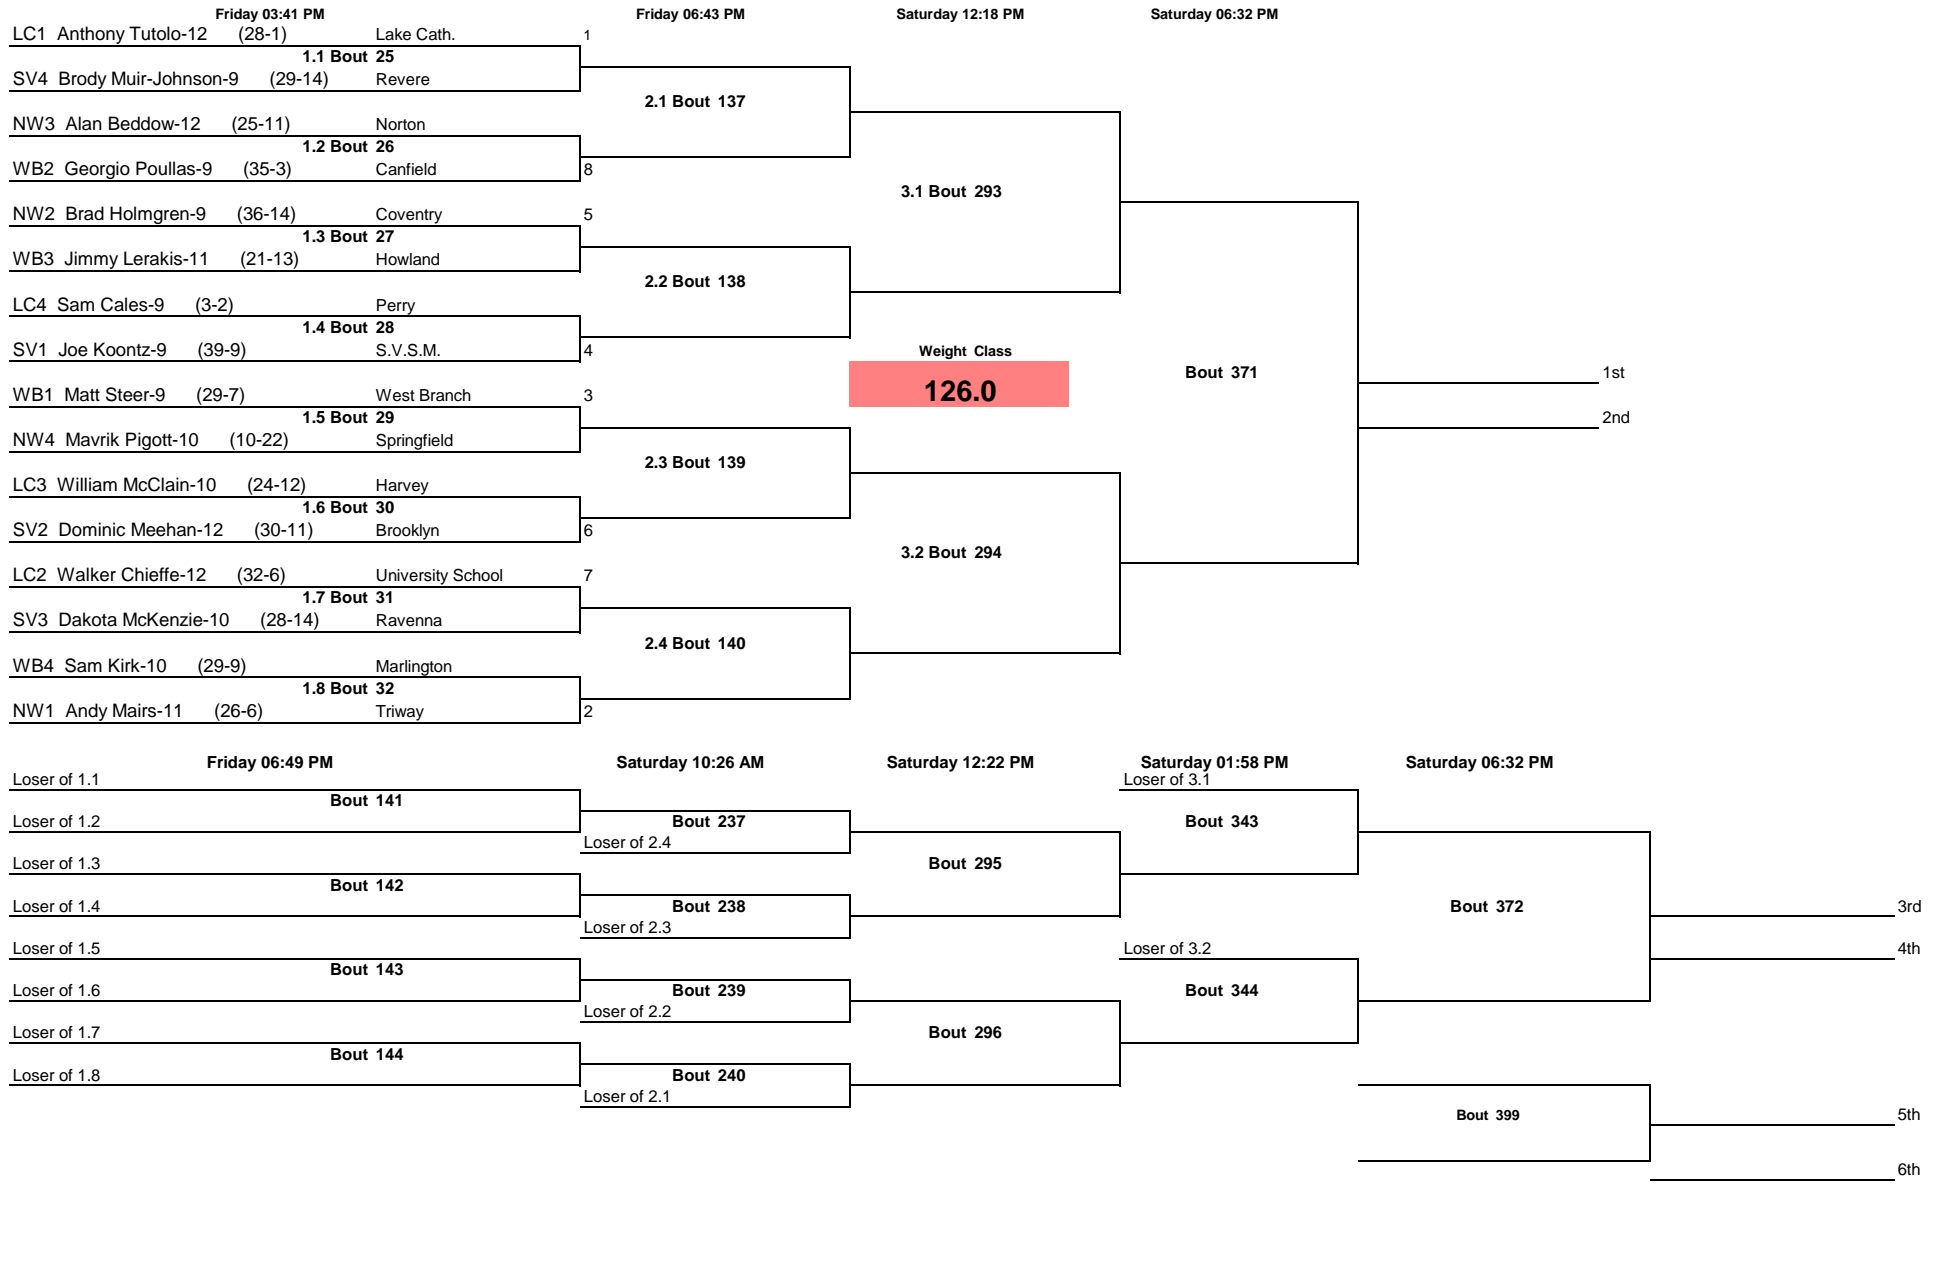

Note: All TIMES are ESTIMATES ONLY

Alliance D2 District 2014

Note: All TIMES are ESTIMATES ONLY

Alliance D2 District 2014

Note: All TIMES are ESTIMATES ONLY

Alliance D2 District 2014

Note: All TIMES are ESTIMATES ONLY

Alliance D2 District 2014

Note: All TIMES are ESTIMATES ONLY

Alliance D2 District 2014

Note: All TIMES are ESTIMATES ONLY

Alliance D2 District 2014

Note: All TIMES are ESTIMATES ONLY

Alliance D2 District 2014

Note: All TIMES are ESTIMATES ONLY

Alliance D2 District 2014

Note: All TIMES are ESTIMATES ONLY

Alliance D2 District 2014