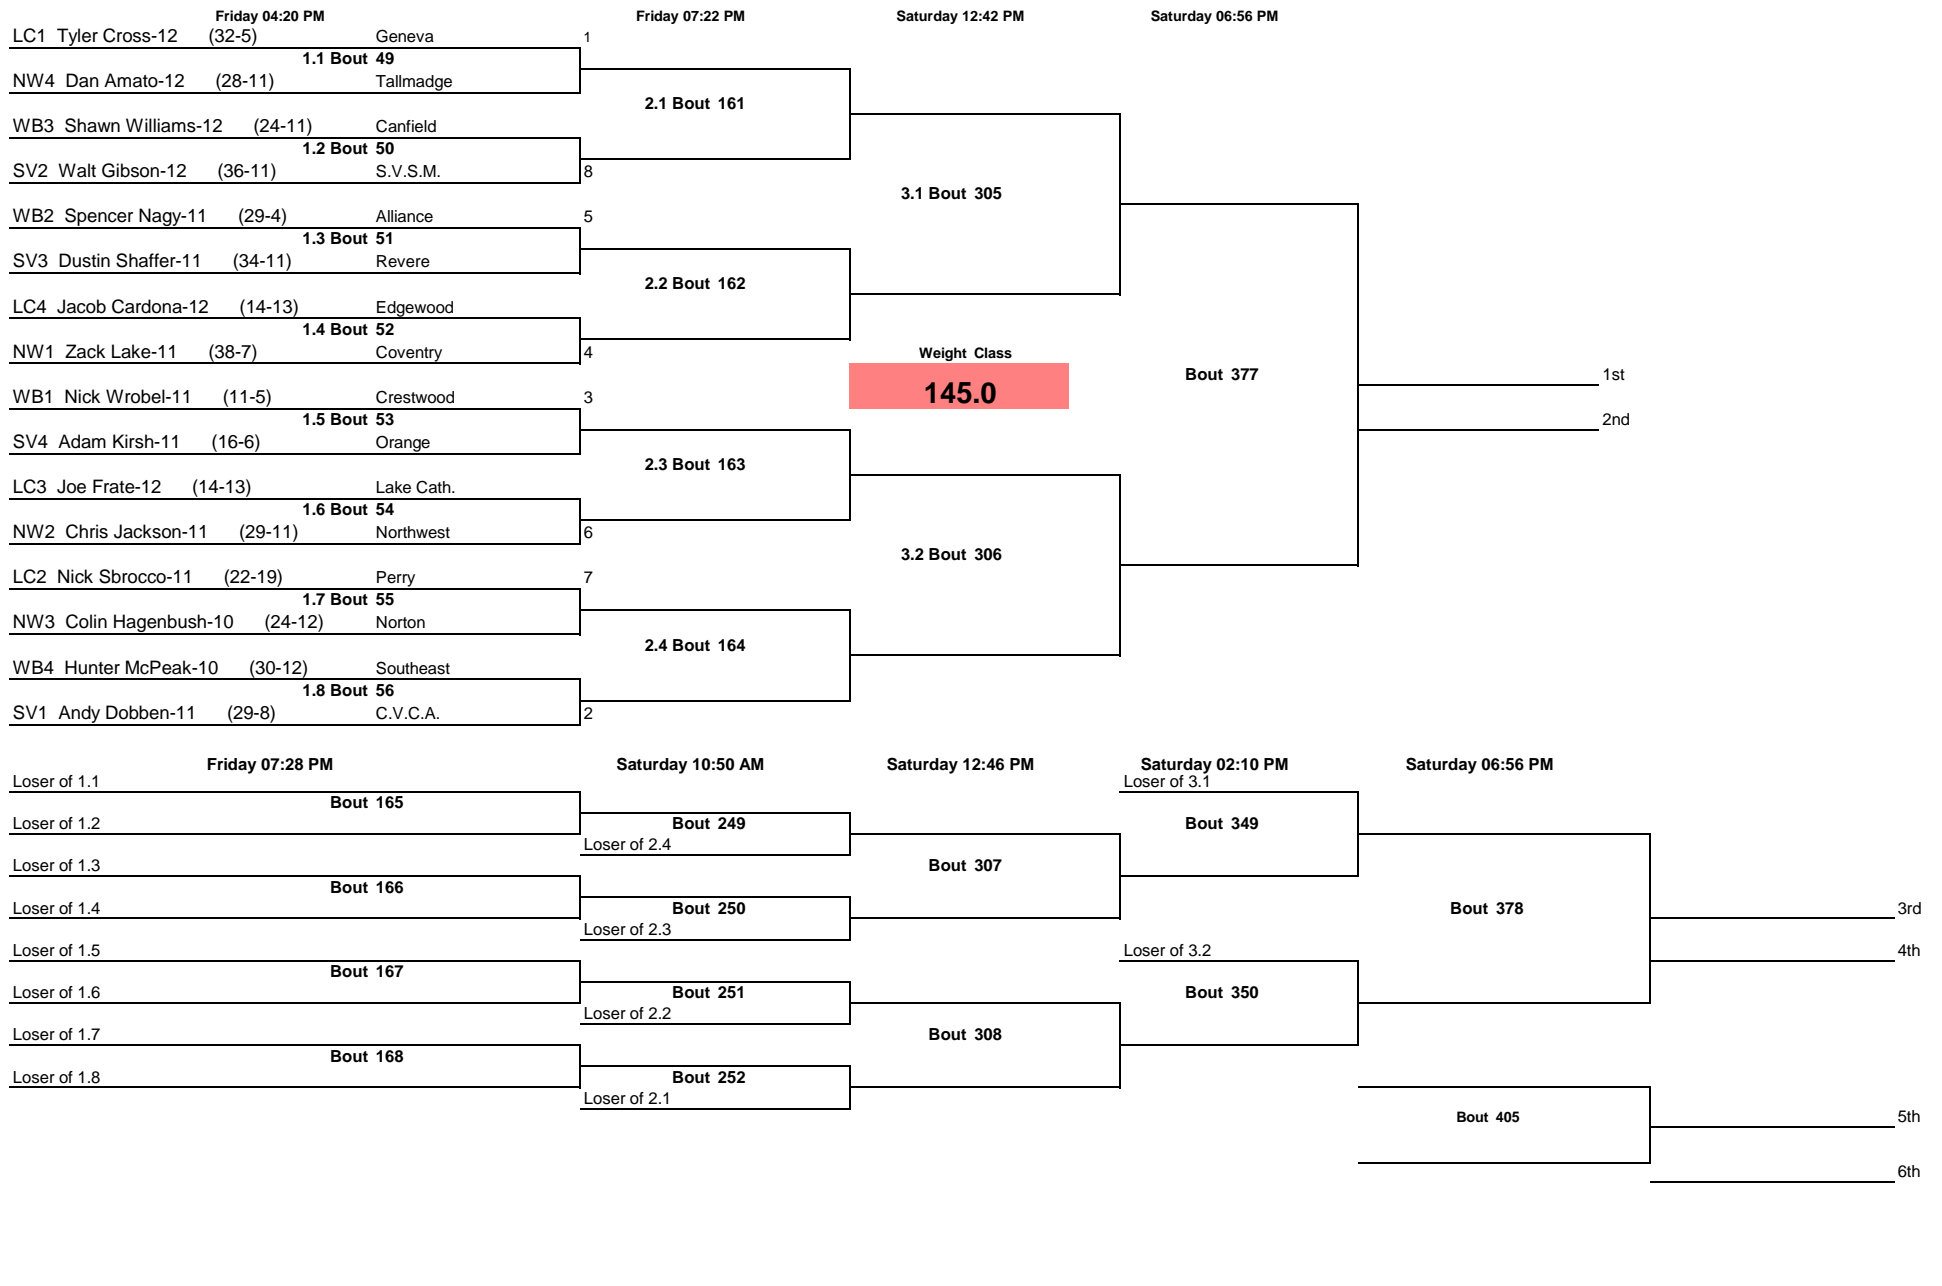

Note: All TIMES are ESTIMATES ONLY

Alliance D2 District 2014

Note: All TIMES are ESTIMATES ONLY

Alliance D2 District 2014

Note: All TIMES are ESTIMATES ONLY

Alliance D2 District 2014

Note: All TIMES are ESTIMATES ONLY

Alliance D2 District 2014

Note: All TIMES are ESTIMATES ONLY

Alliance D2 District 2014

Note: All TIMES are ESTIMATES ONLY

Alliance D2 District 2014

Note: All TIMES are ESTIMATES ONLY

Alliance D2 District 2014

Note: All TIMES are ESTIMATES ONLY

Alliance D2 District 2014

Note: All TIMES are ESTIMATES ONLY

Alliance D2 District 2014