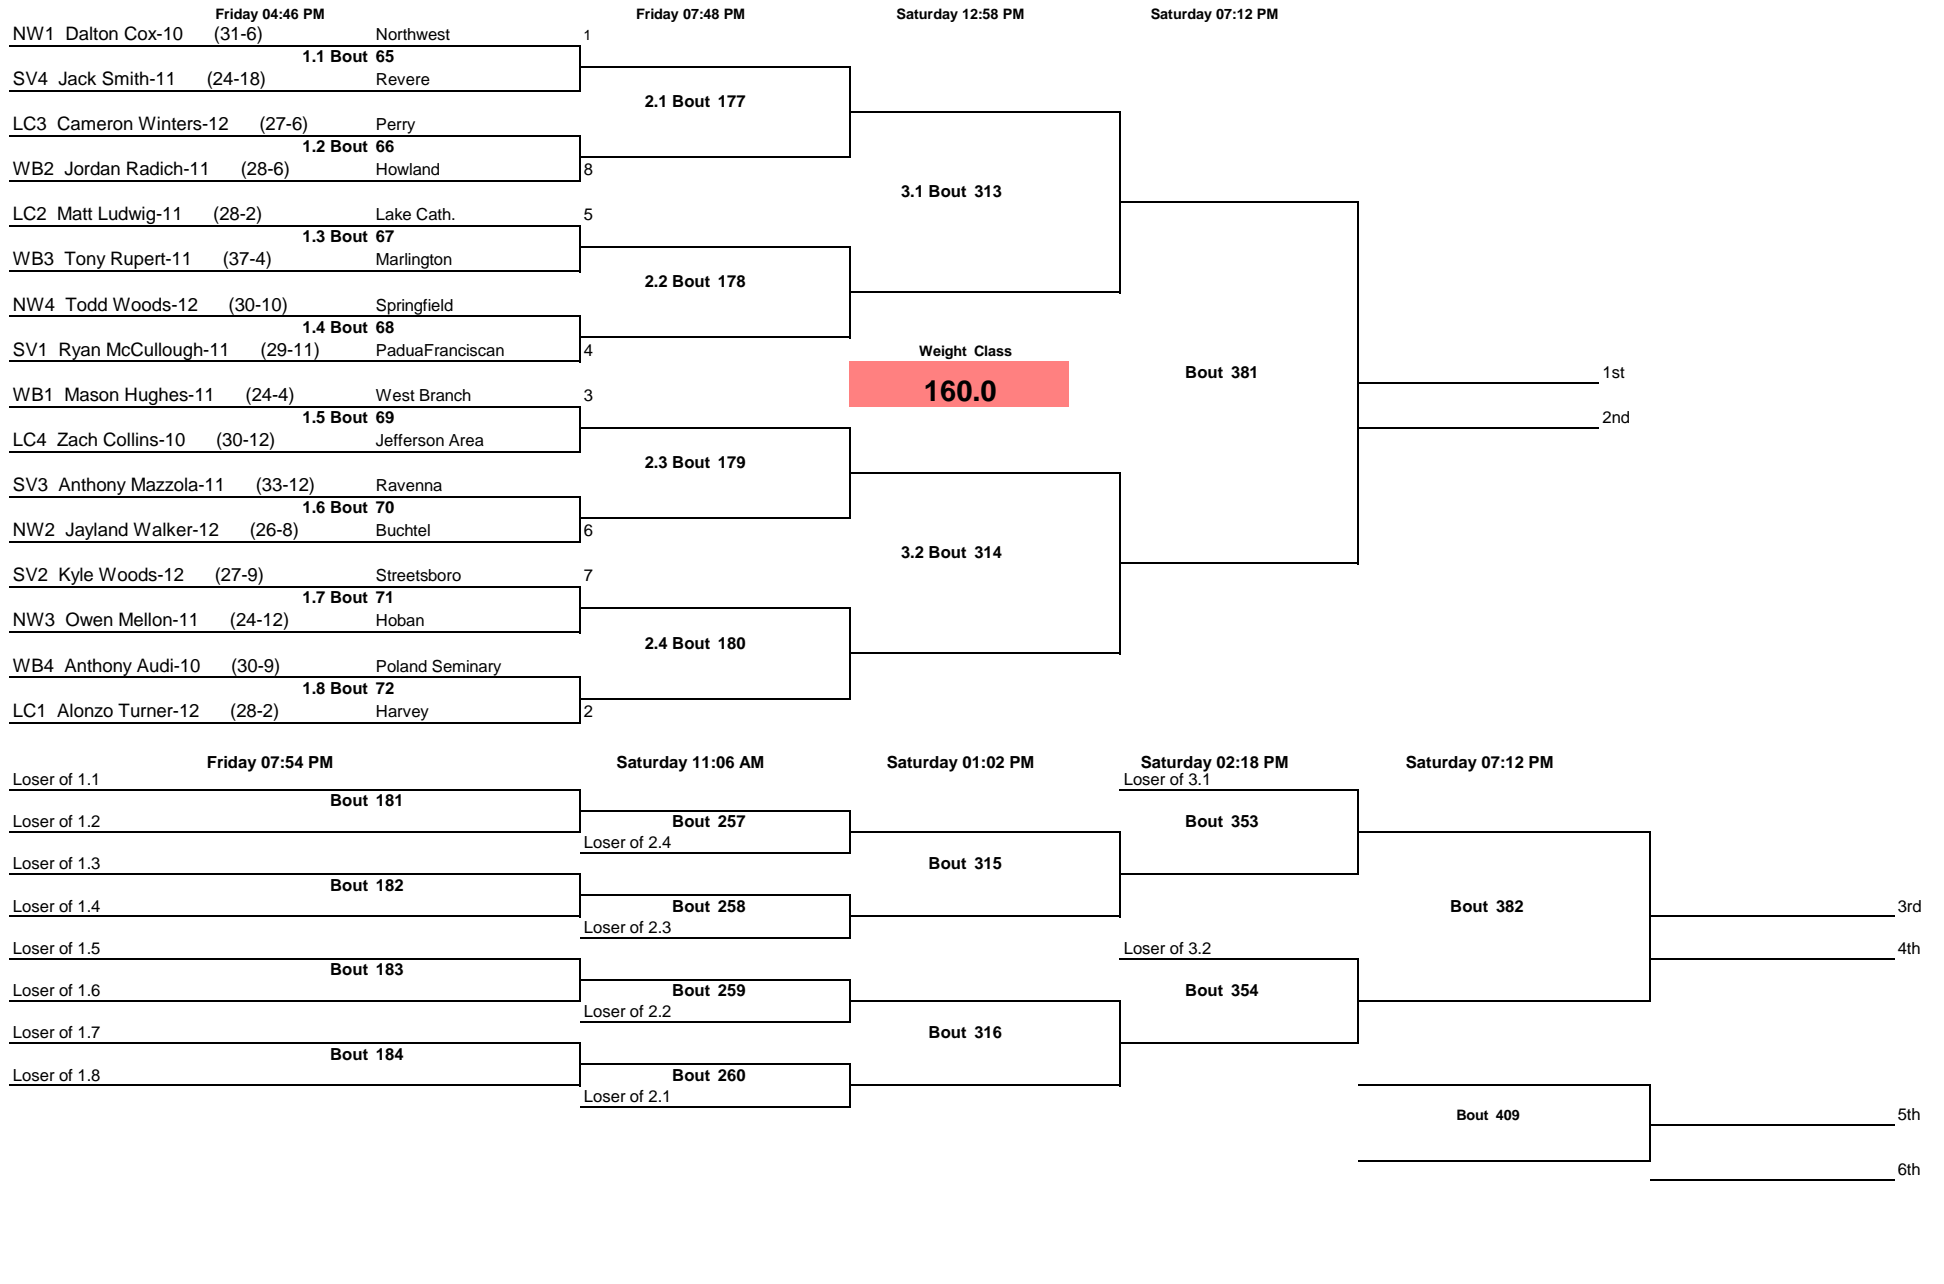

Note: All TIMES are ESTIMATES ONLY

Alliance D2 District 2014

Note: All TIMES are ESTIMATES ONLY

Alliance D2 District 2014

Note: All TIMES are ESTIMATES ONLY

Alliance D2 District 2014

Note: All TIMES are ESTIMATES ONLY

Alliance D2 District 2014

Note: All TIMES are ESTIMATES ONLY

Alliance D2 District 2014

Note: All TIMES are ESTIMATES ONLY

Alliance D2 District 2014

Note: All TIMES are ESTIMATES ONLY

Alliance D2 District 2014