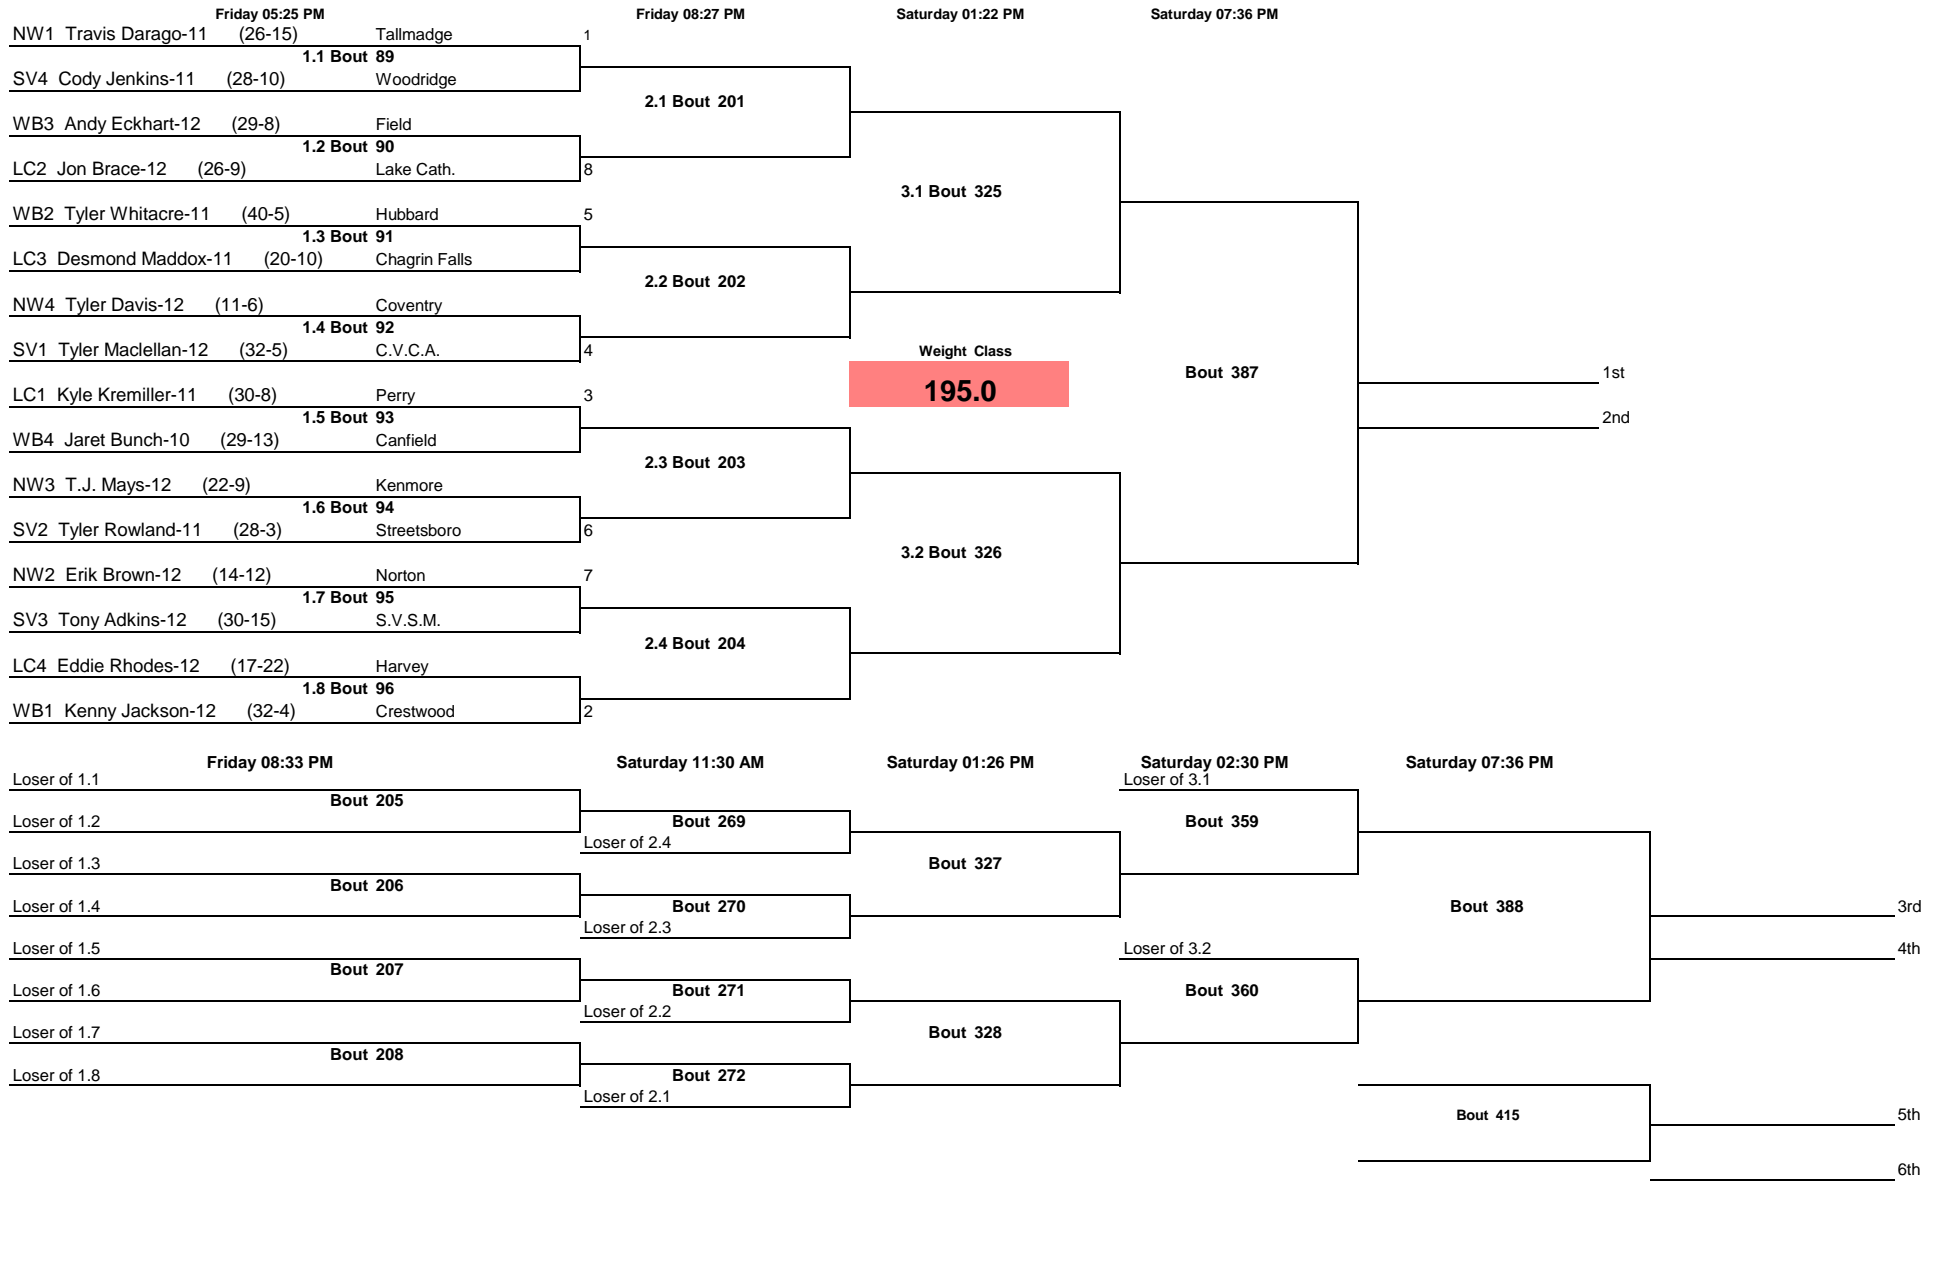

Alliance D2 District 2014

Note: All TIMES are ESTIMATES ONLY

Alliance D2 District 2014

Note: All TIMES are ESTIMATES ONLY

Alliance D2 District 2014

Note: All TIMES are ESTIMATES ONLY

Alliance D2 District 2014

Note: All TIMES are ESTIMATES ONLY

Alliance D2 District 2014

Note: All TIMES are ESTIMATES ONLY

Alliance D2 District 2014