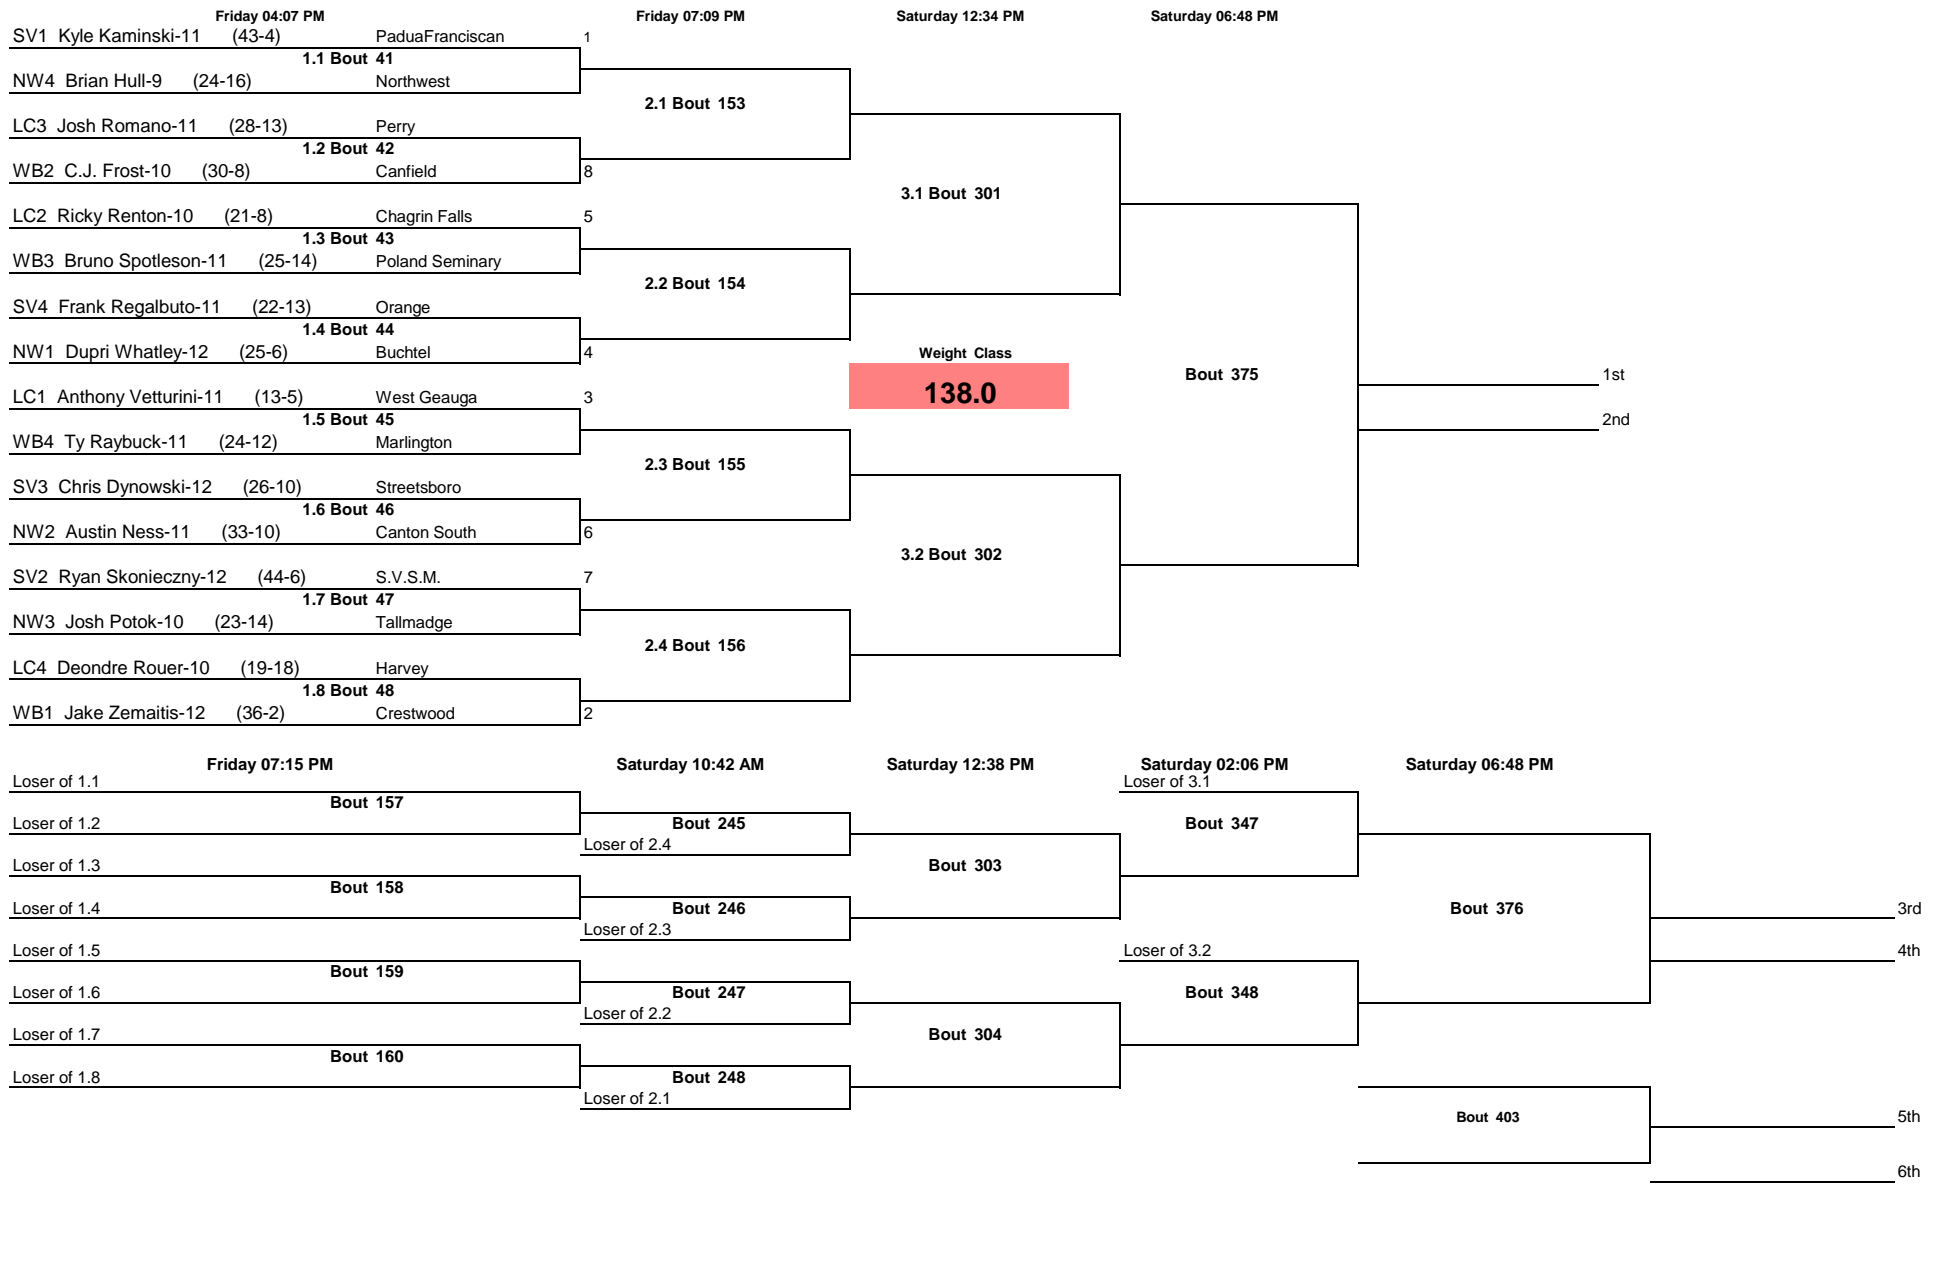

Note: All TIMES are ESTIMATES ONLY

Alliance D2 District 2014

Note: All TIMES are ESTIMATES ONLY

Alliance D2 District 2014

Note: All TIMES are ESTIMATES ONLY

Alliance D2 District 2014

Note: All TIMES are ESTIMATES ONLY

Alliance D2 District 2014

Note: All TIMES are ESTIMATES ONLY

Alliance D2 District 2014

Note: All TIMES are ESTIMATES ONLY

Alliance D2 District 2014

Note: All TIMES are ESTIMATES ONLY

Alliance D2 District 2014