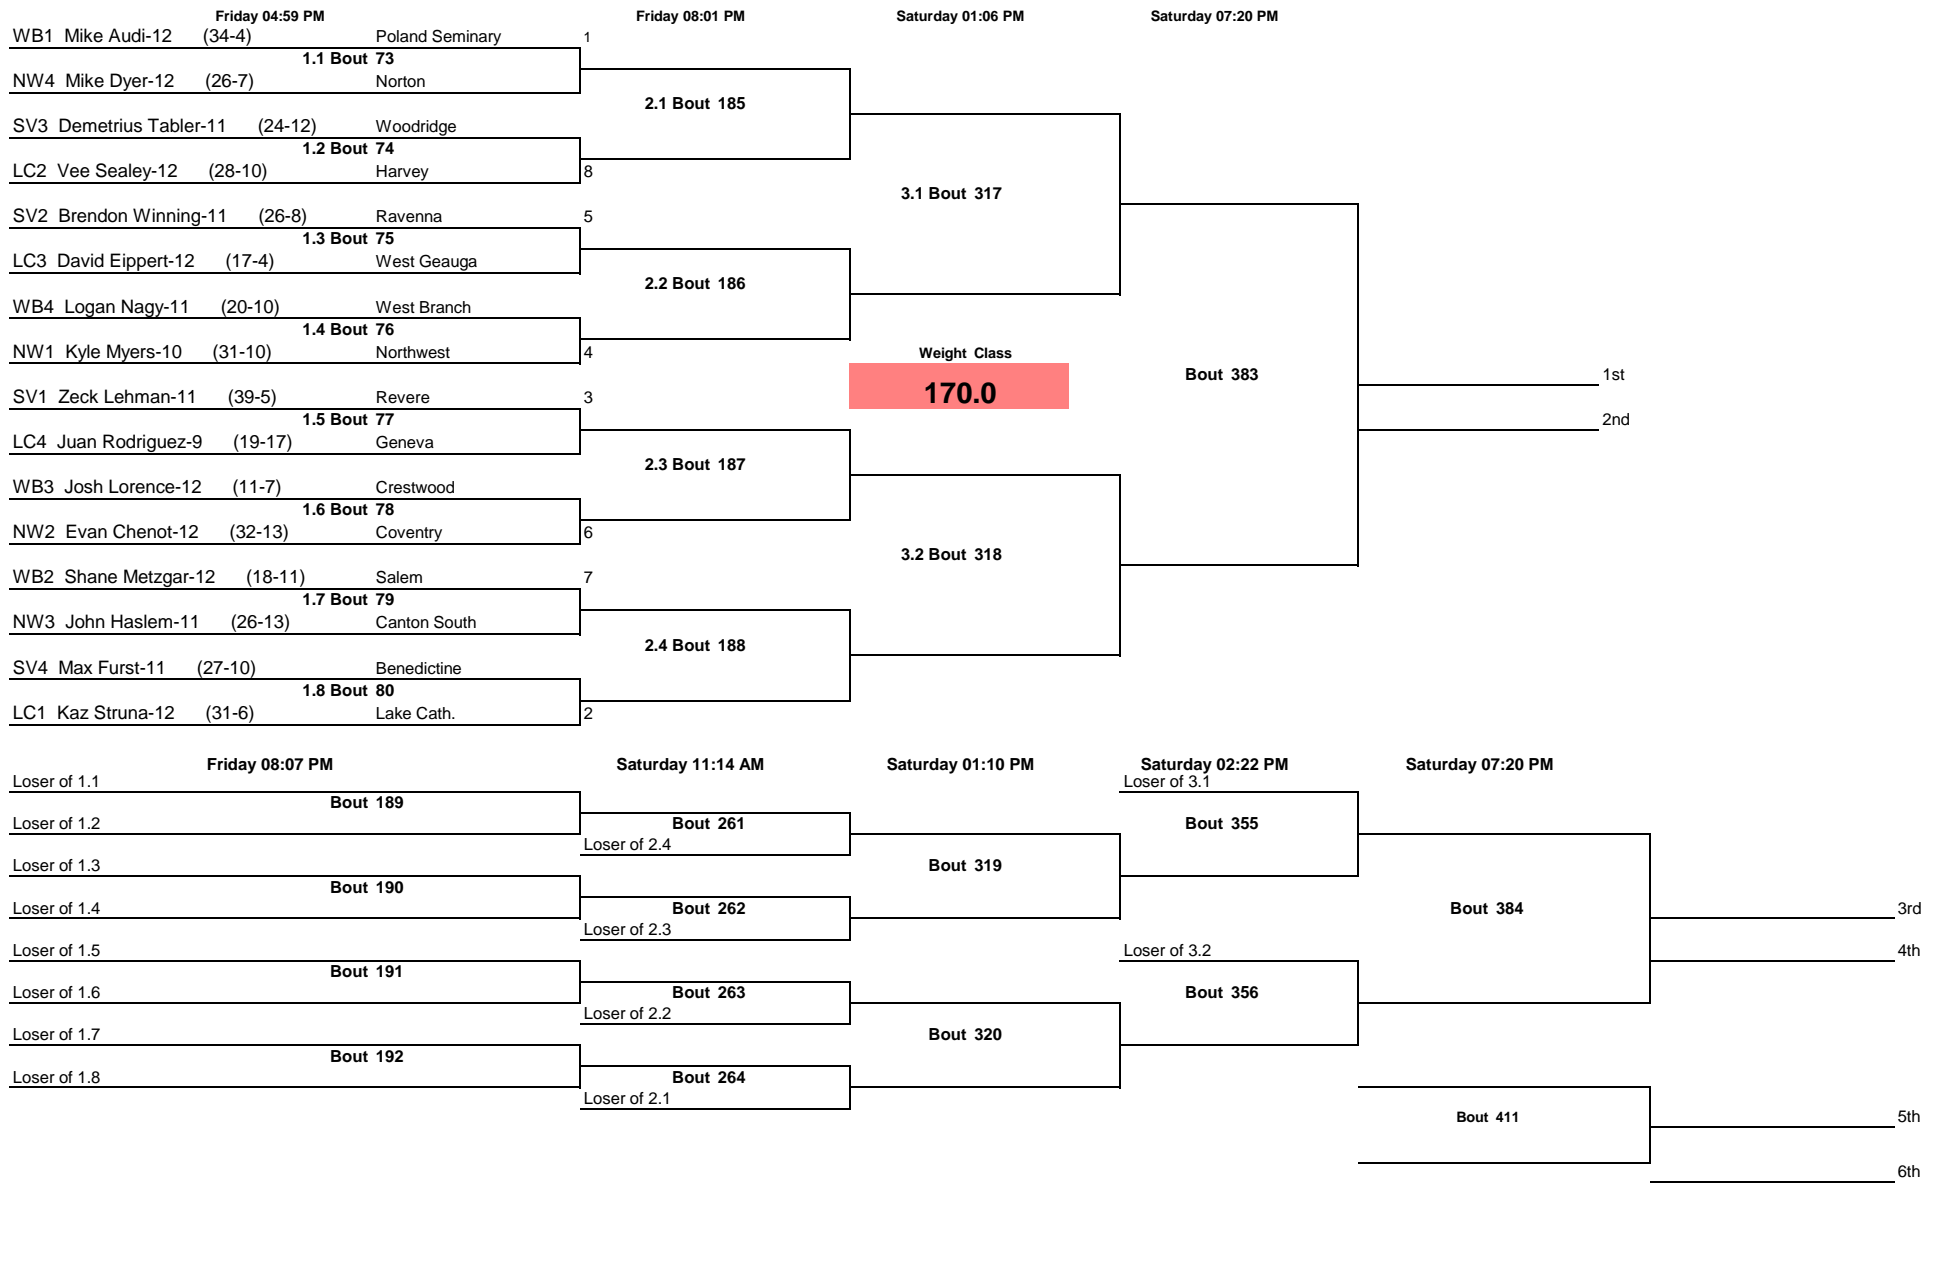

Note: All TIMES are ESTIMATES ONLY

Alliance D2 District 2014

Note: All TIMES are ESTIMATES ONLY

Alliance D2 District 2014

Note: All TIMES are ESTIMATES ONLY

Alliance D2 District 2014

Note: All TIMES are ESTIMATES ONLY

Alliance D2 District 2014

Note: All TIMES are ESTIMATES ONLY

Alliance D2 District 2014

Note: All TIMES are ESTIMATES ONLY

Alliance D2 District 2014

Note: All TIMES are ESTIMATES ONLY

Alliance D2 District 2014

Note: All TIMES are ESTIMATES ONLY

Alliance D2 District 2014

Note: All TIMES are ESTIMATES ONLY

Alliance D2 District 2014