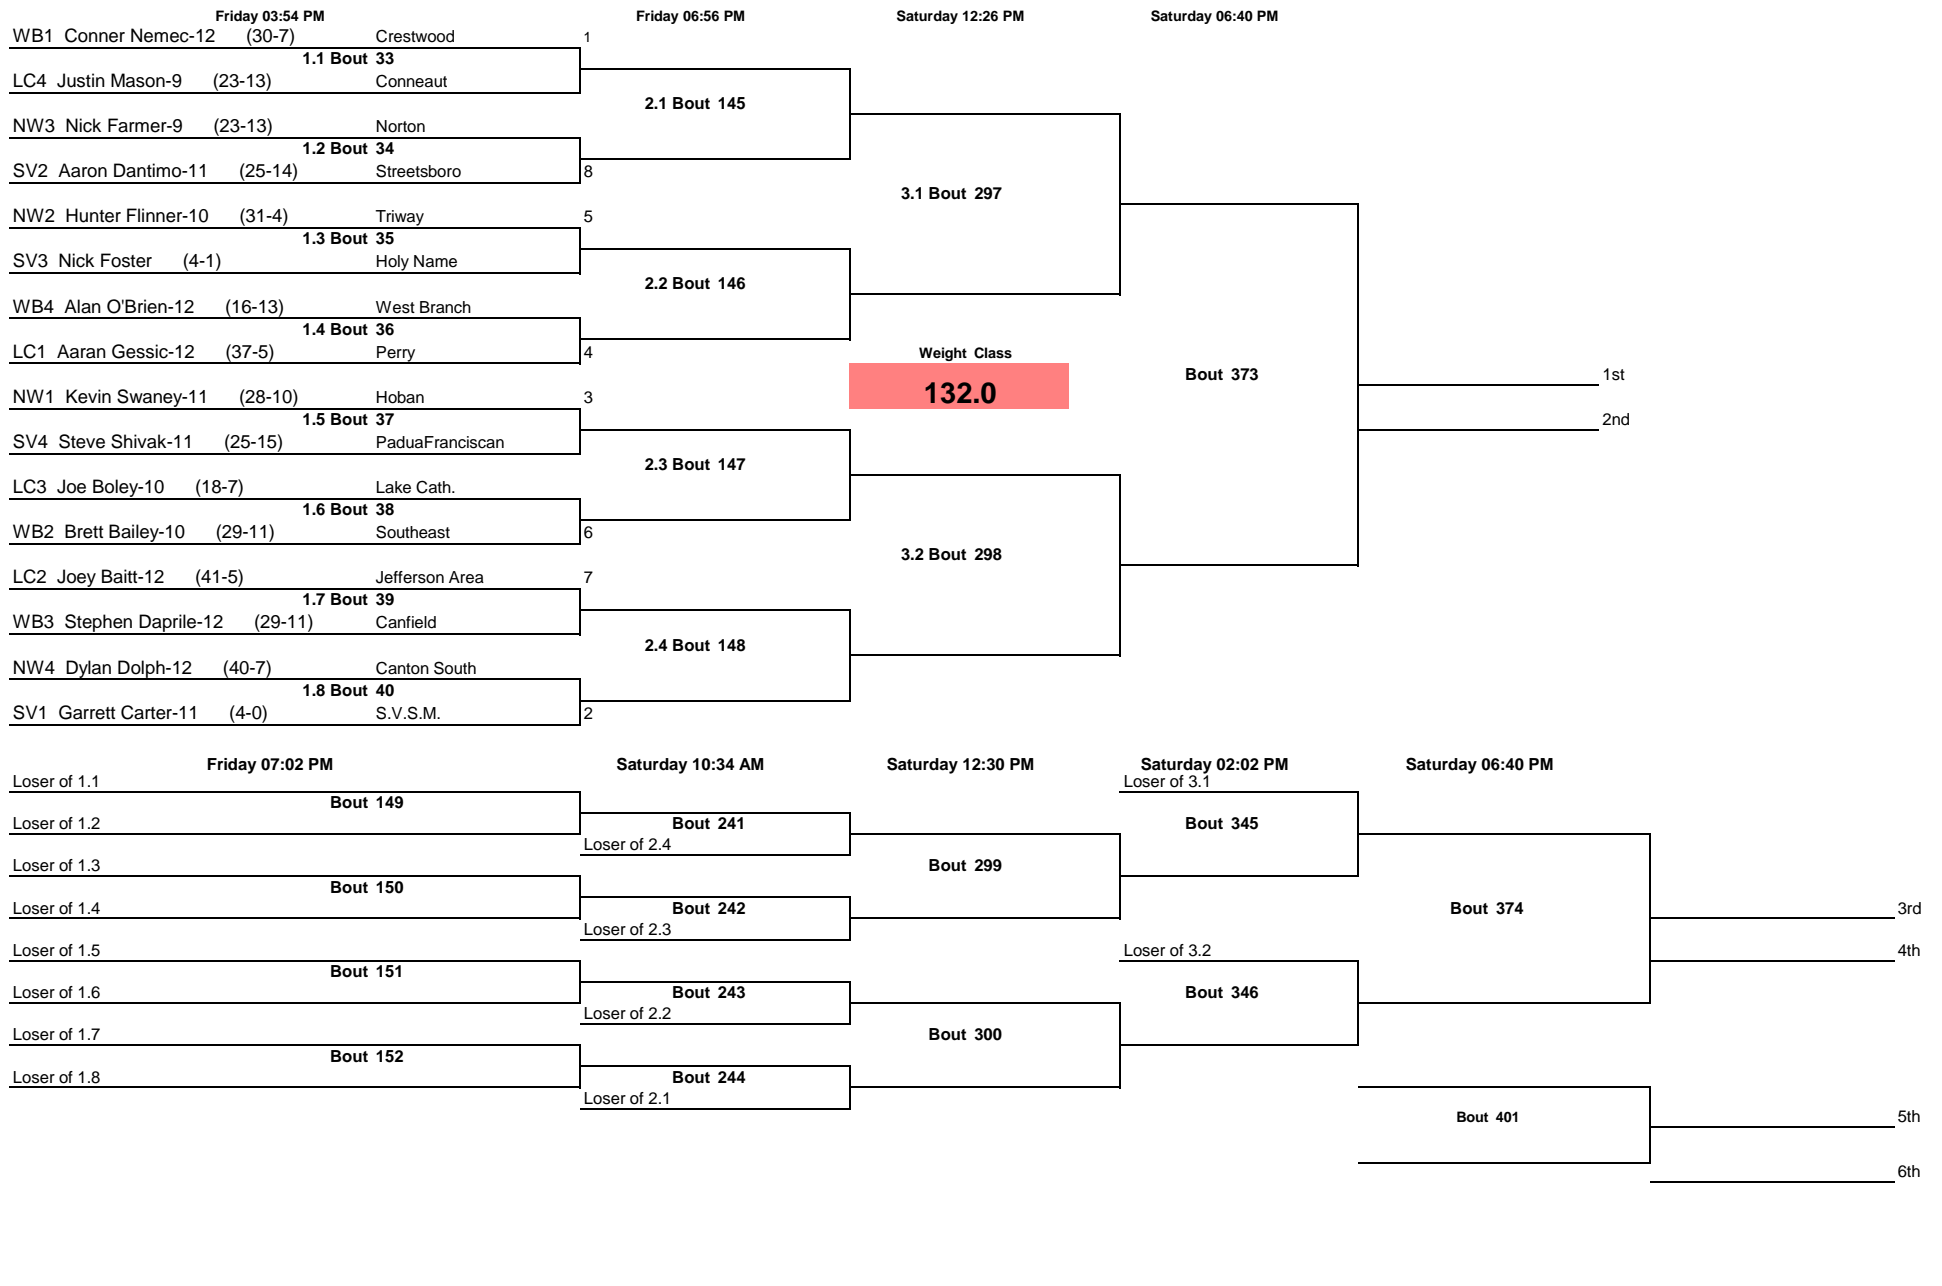

Note: All TIMES are ESTIMATES ONLY

Alliance D2 District 2014

Note: All TIMES are ESTIMATES ONLY

Alliance D2 District 2014

Note: All TIMES are ESTIMATES ONLY

Alliance D2 District 2014

Note: All TIMES are ESTIMATES ONLY

Alliance D2 District 2014

Note: All TIMES are ESTIMATES ONLY

Alliance D2 District 2014

Note: All TIMES are ESTIMATES ONLY

Alliance D2 District 2014

Note: All TIMES are ESTIMATES ONLY

Alliance D2 District 2014

Note: All TIMES are ESTIMATES ONLY

Alliance D2 District 2014

Note: All TIMES are ESTIMATES ONLY

Alliance D2 District 2014