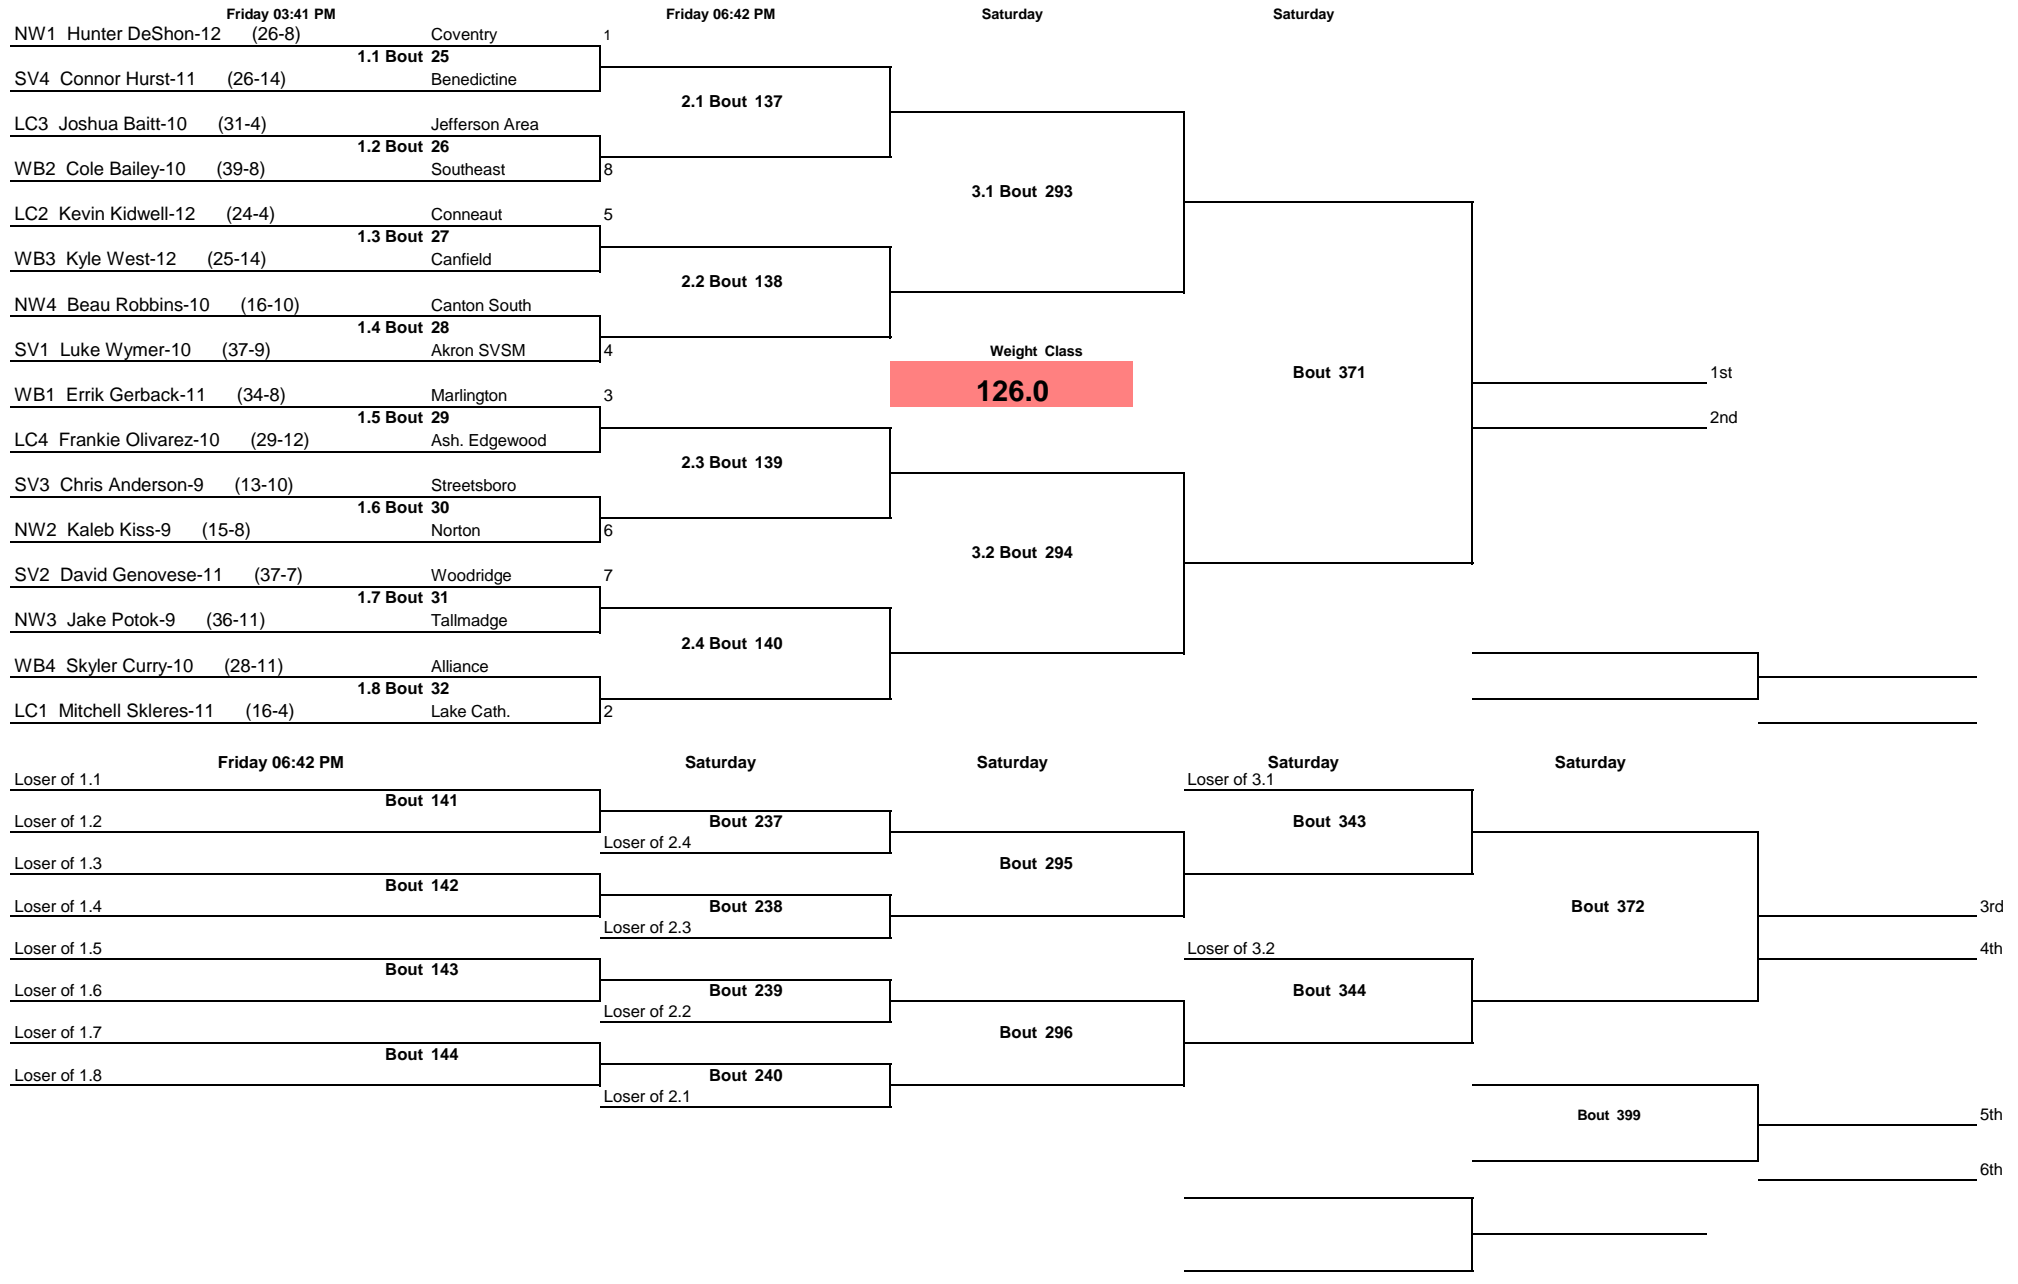

Note: All TIMES are ESTIMATES ONLY

OHSAA Alliance D2 District 2016

Note: All TIMES are ESTIMATES ONLY

OHSAA Alliance D2 District 2016

Note: All TIMES are ESTIMATES ONLY

OHSAA Alliance D2 District 2016

Note: All TIMES are ESTIMATES ONLY