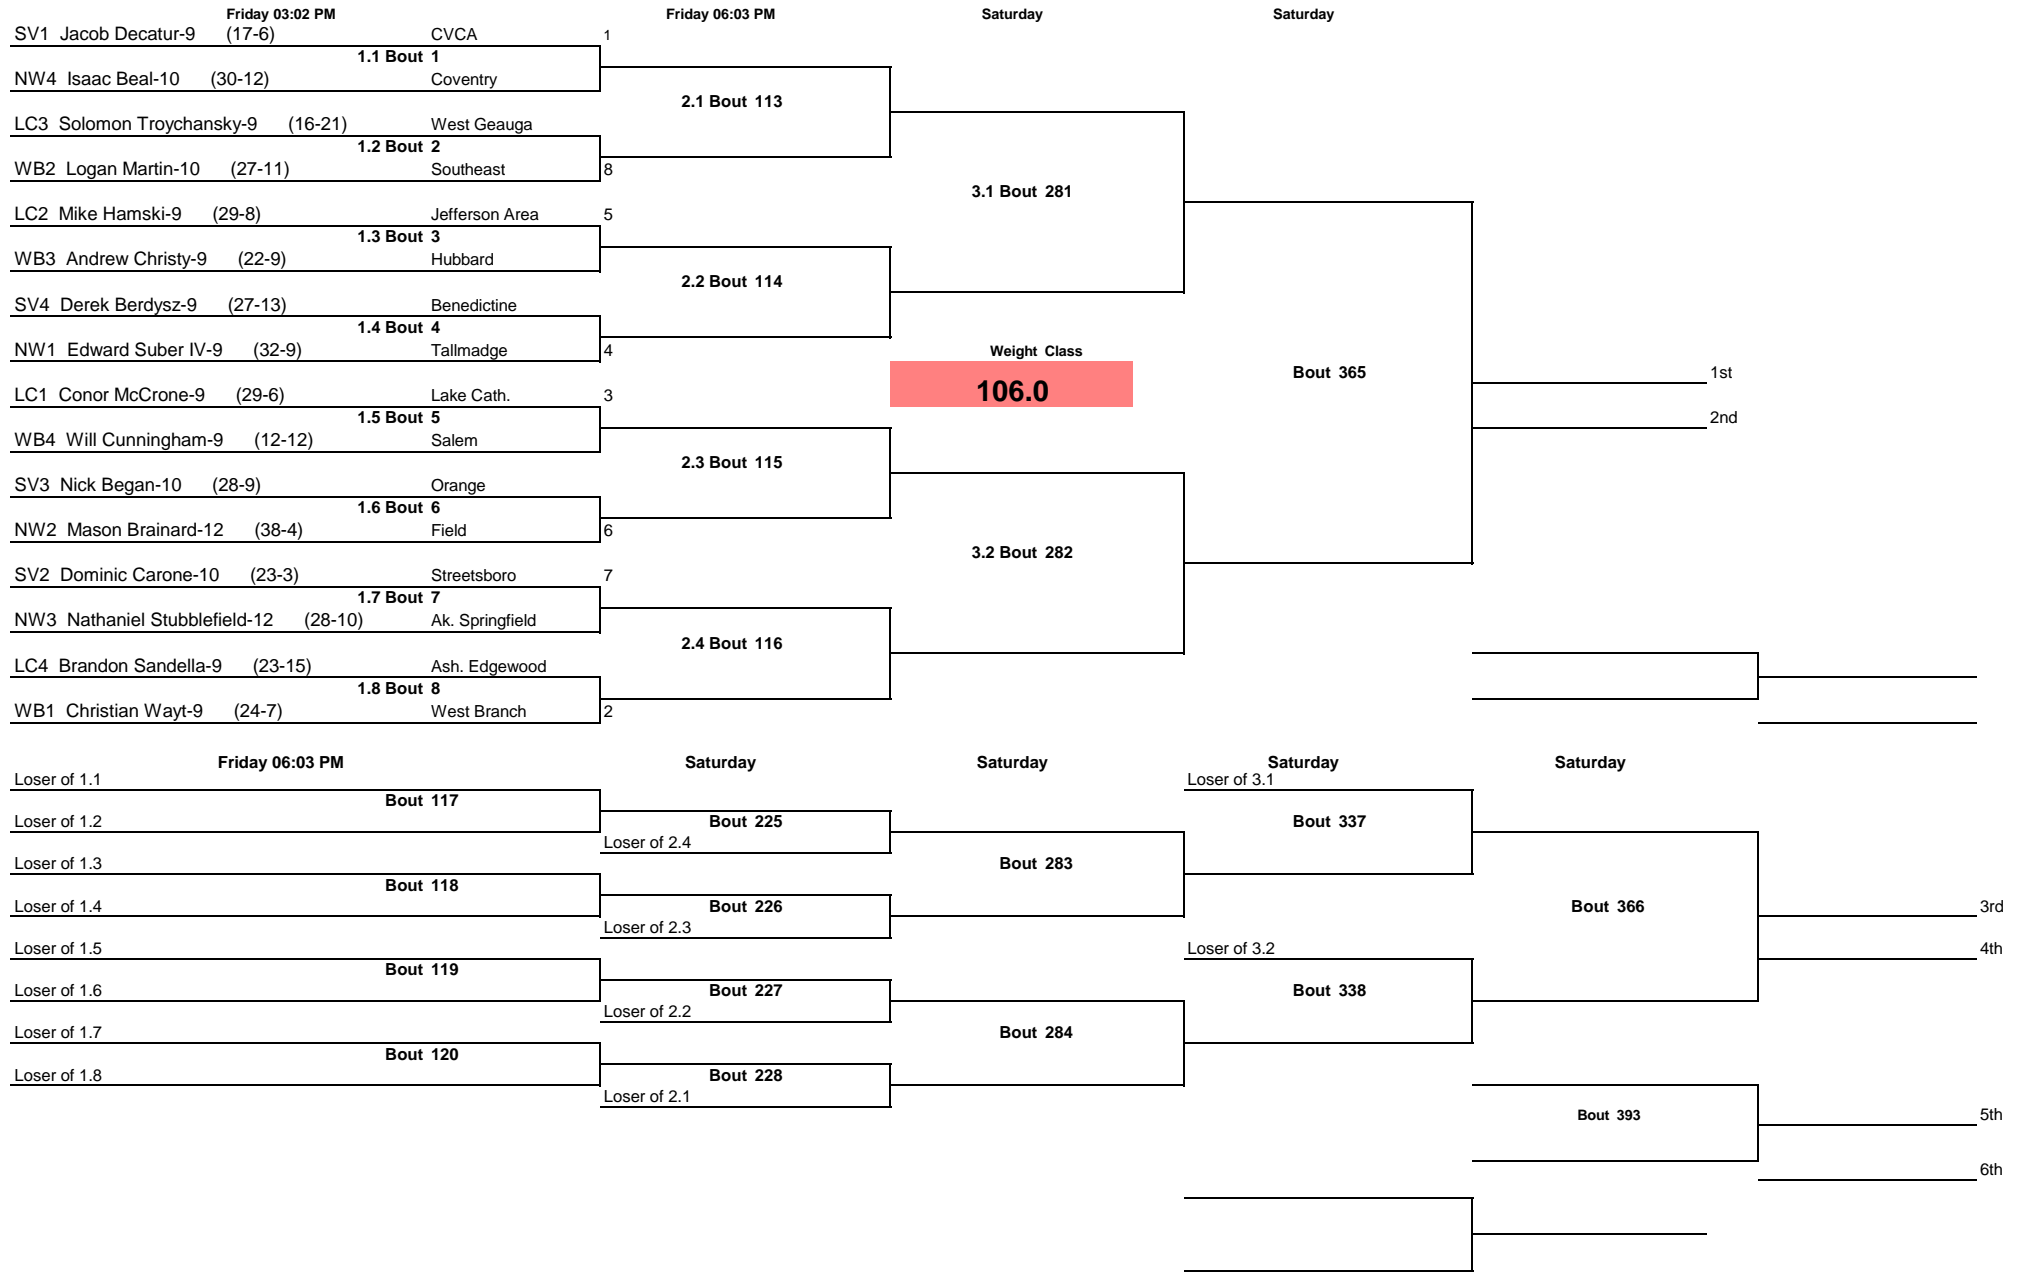

Note: All TIMES are ESTIMATES ONLY

OHSAA Alliance D2 District 2016

Note: All TIMES are ESTIMATES ONLY

OHSAA Alliance D2 District 2016

Note: All TIMES are ESTIMATES ONLY

OHSAA Alliance D2 District 2016

Note: All TIMES are ESTIMATES ONLY