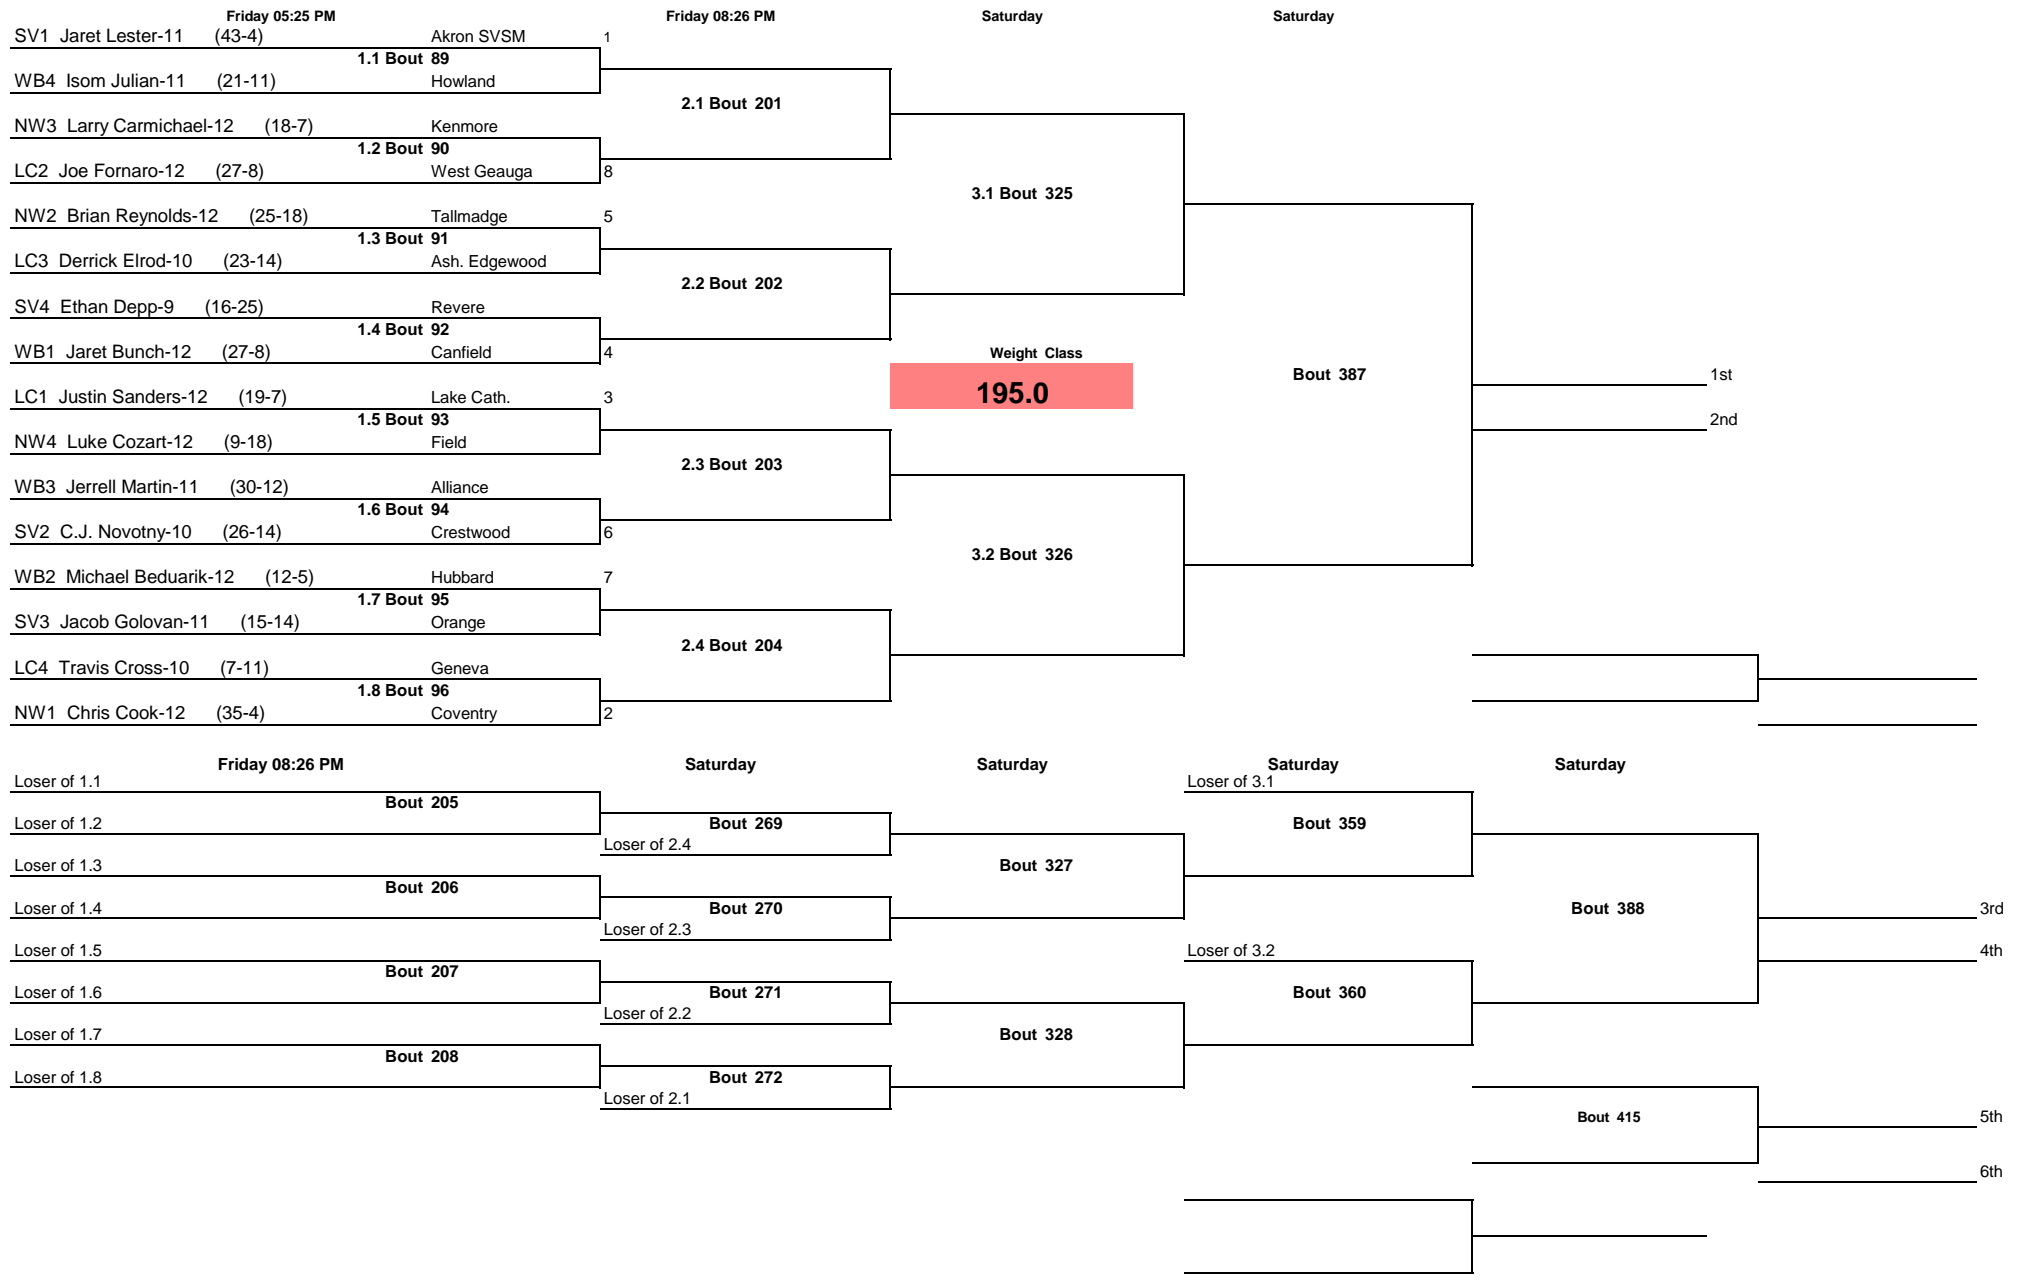

Note: All TIMES are ESTIMATES ONLY

OHSAA Alliance D2 District 2016