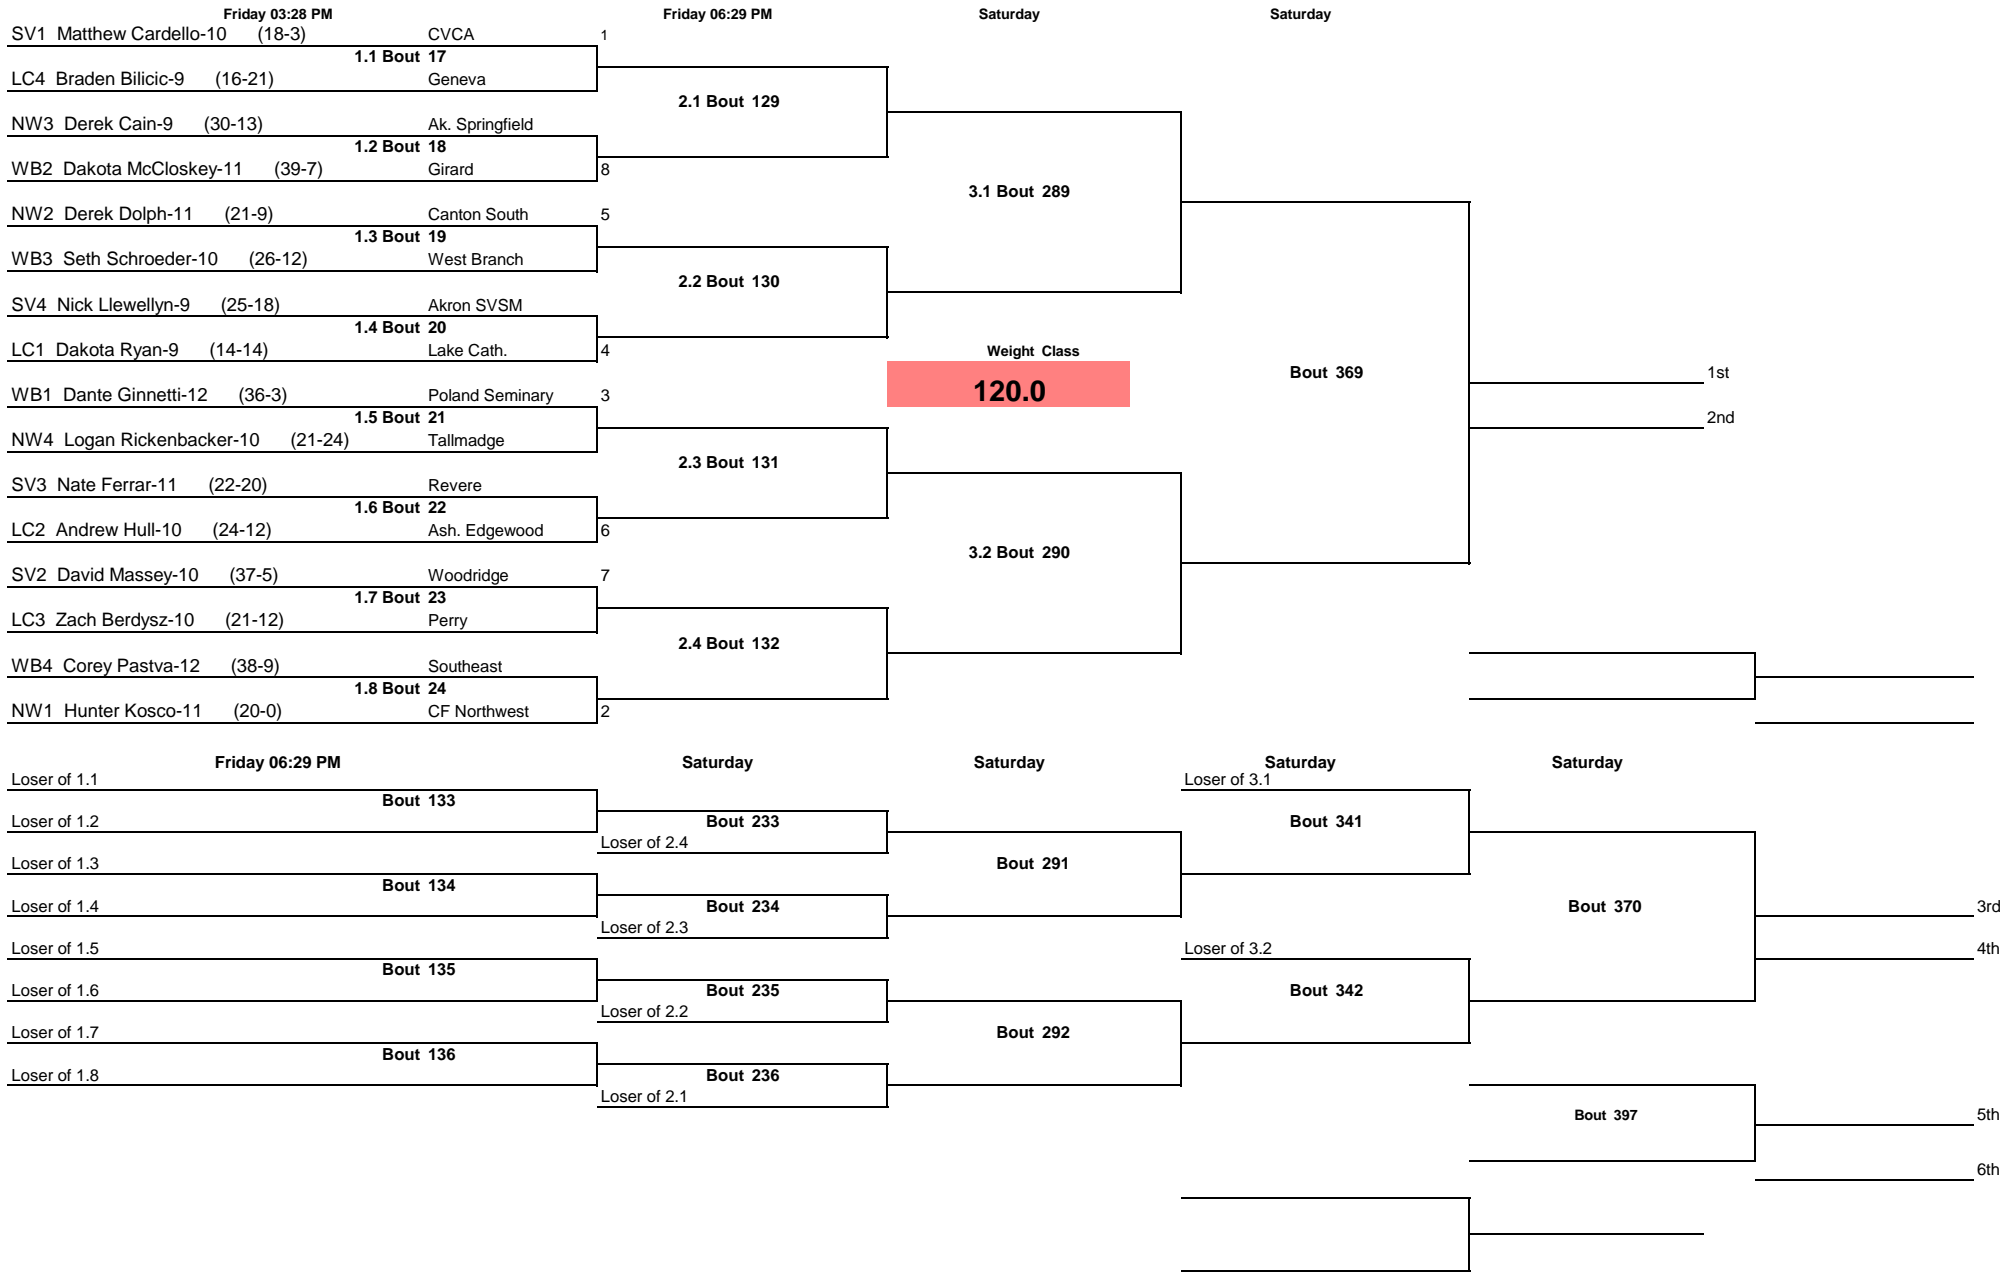

Note: All TIMES are ESTIMATES ONLY

OHSAA Alliance D2 District 2016

Note: All TIMES are ESTIMATES ONLY

OHSAA Alliance D2 District 2016

Note: All TIMES are ESTIMATES ONLY

OHSAA Alliance D2 District 2016

Note: All TIMES are ESTIMATES ONLY