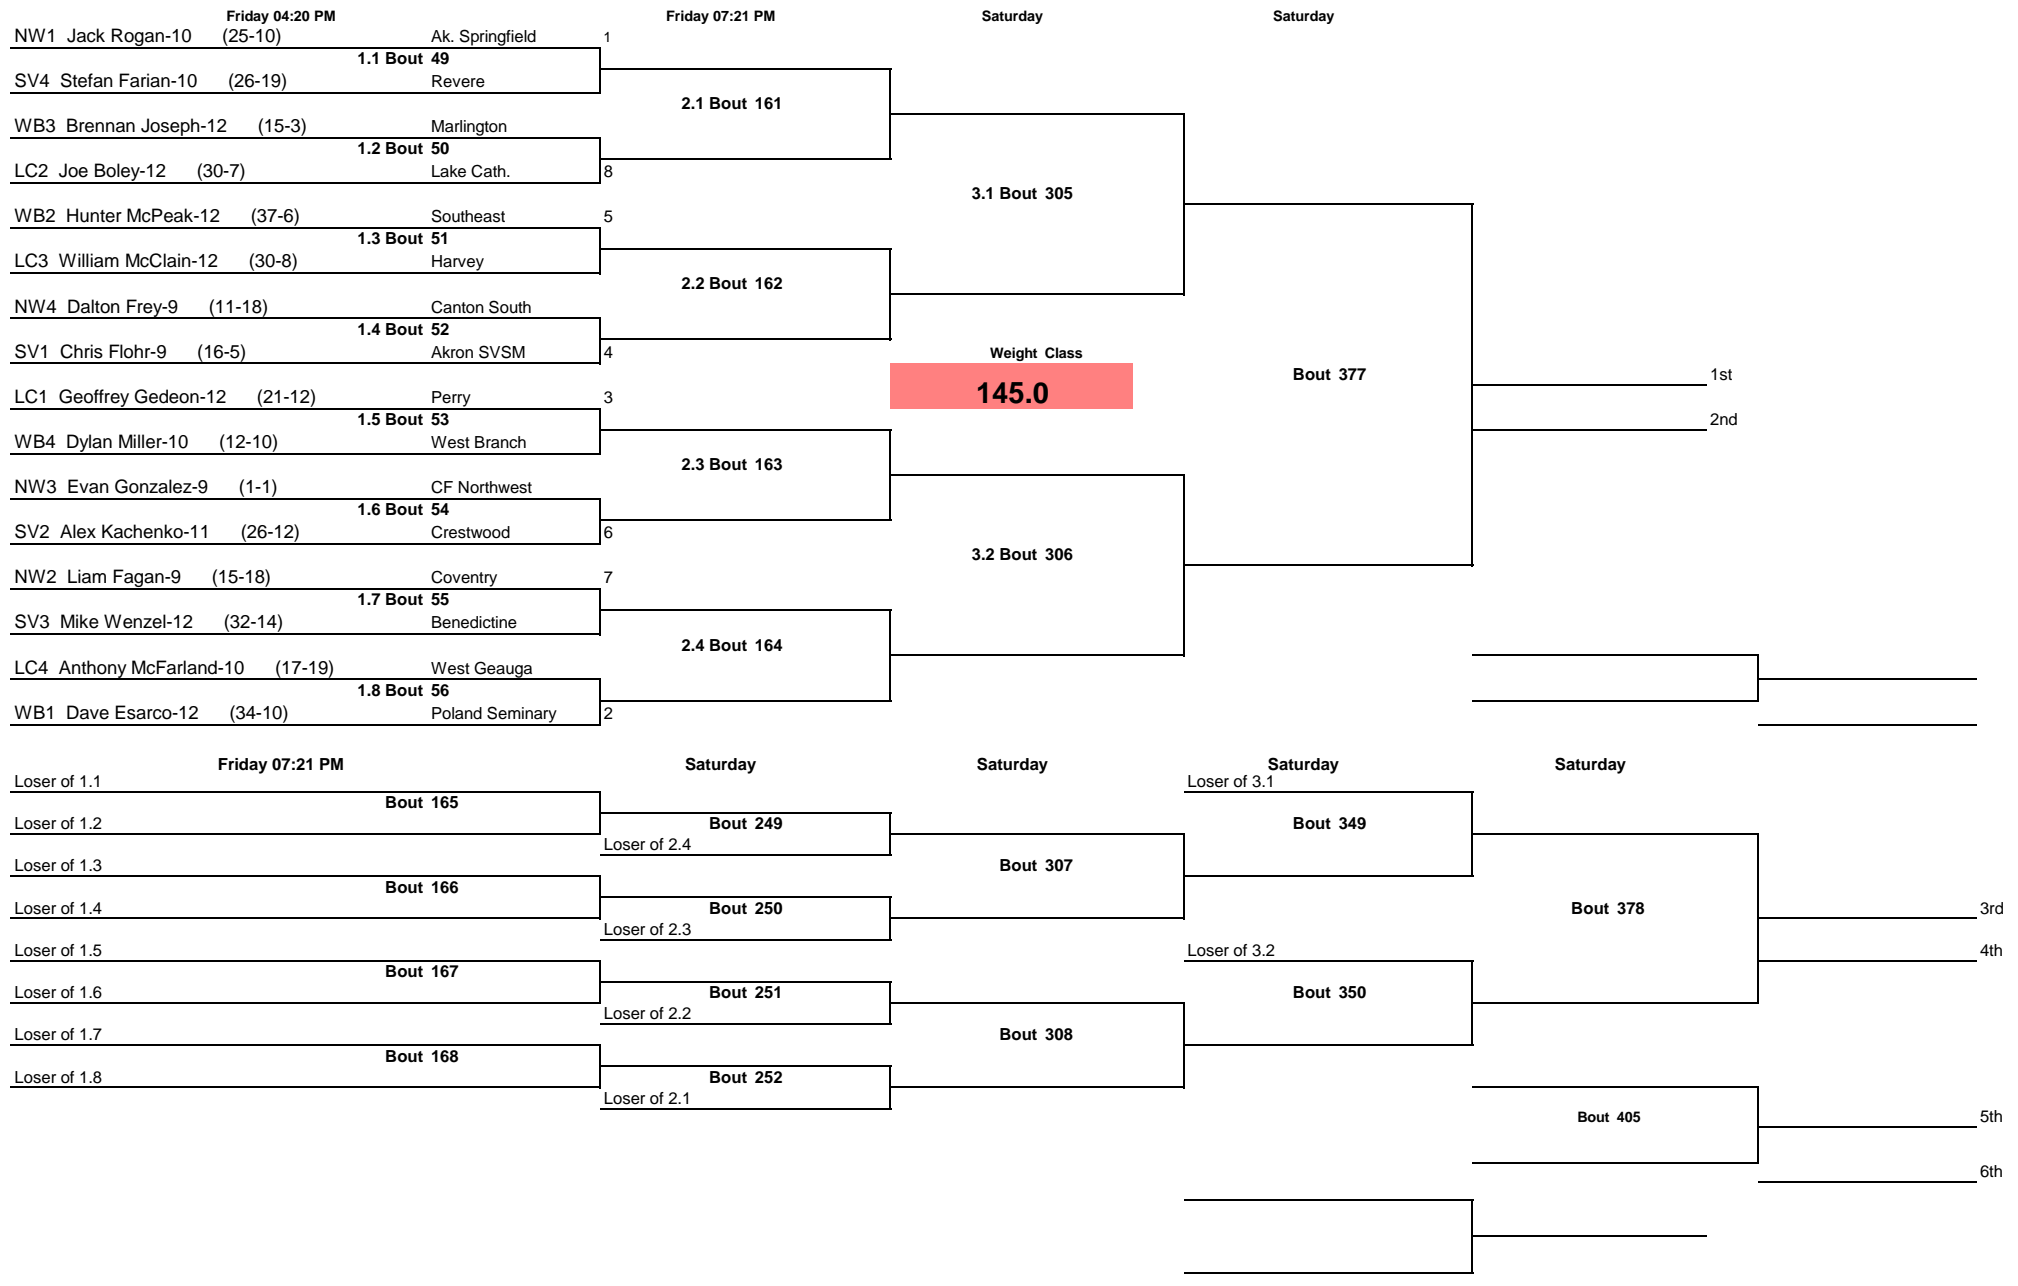

OHSAA Alliance D2 District 2016

Note: All TIMES are ESTIMATES ONLY

OHSAA Alliance D2 District 2016

Note: All TIMES are ESTIMATES ONLY

OHSAA Alliance D2 District 2016

Note: All TIMES are ESTIMATES ONLY

OHSAA Alliance D2 District 2016