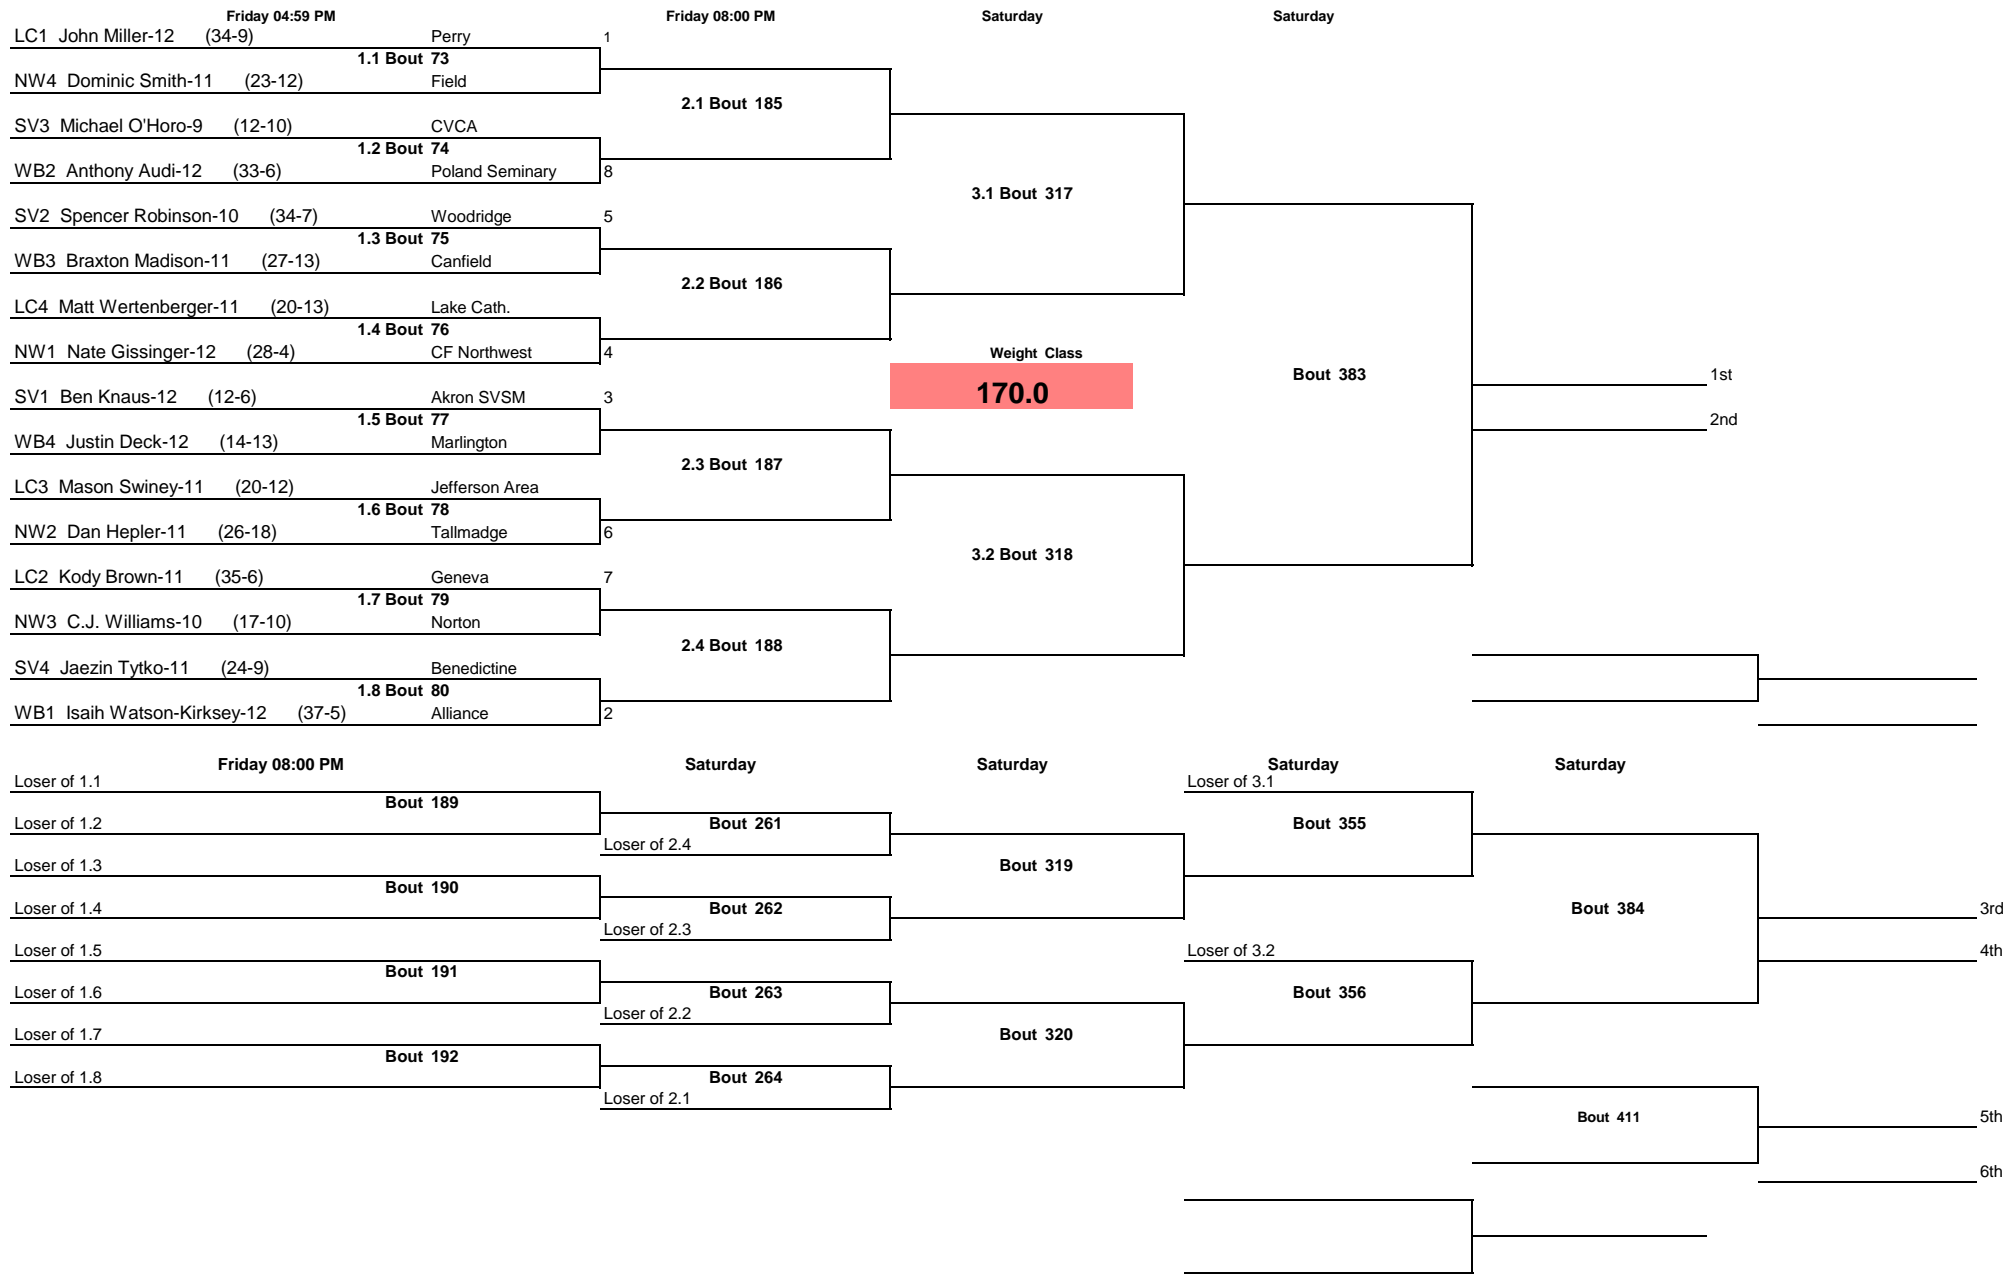

Note: All TIMES are ESTIMATES ONLY

OHSAA Alliance D2 District 2016