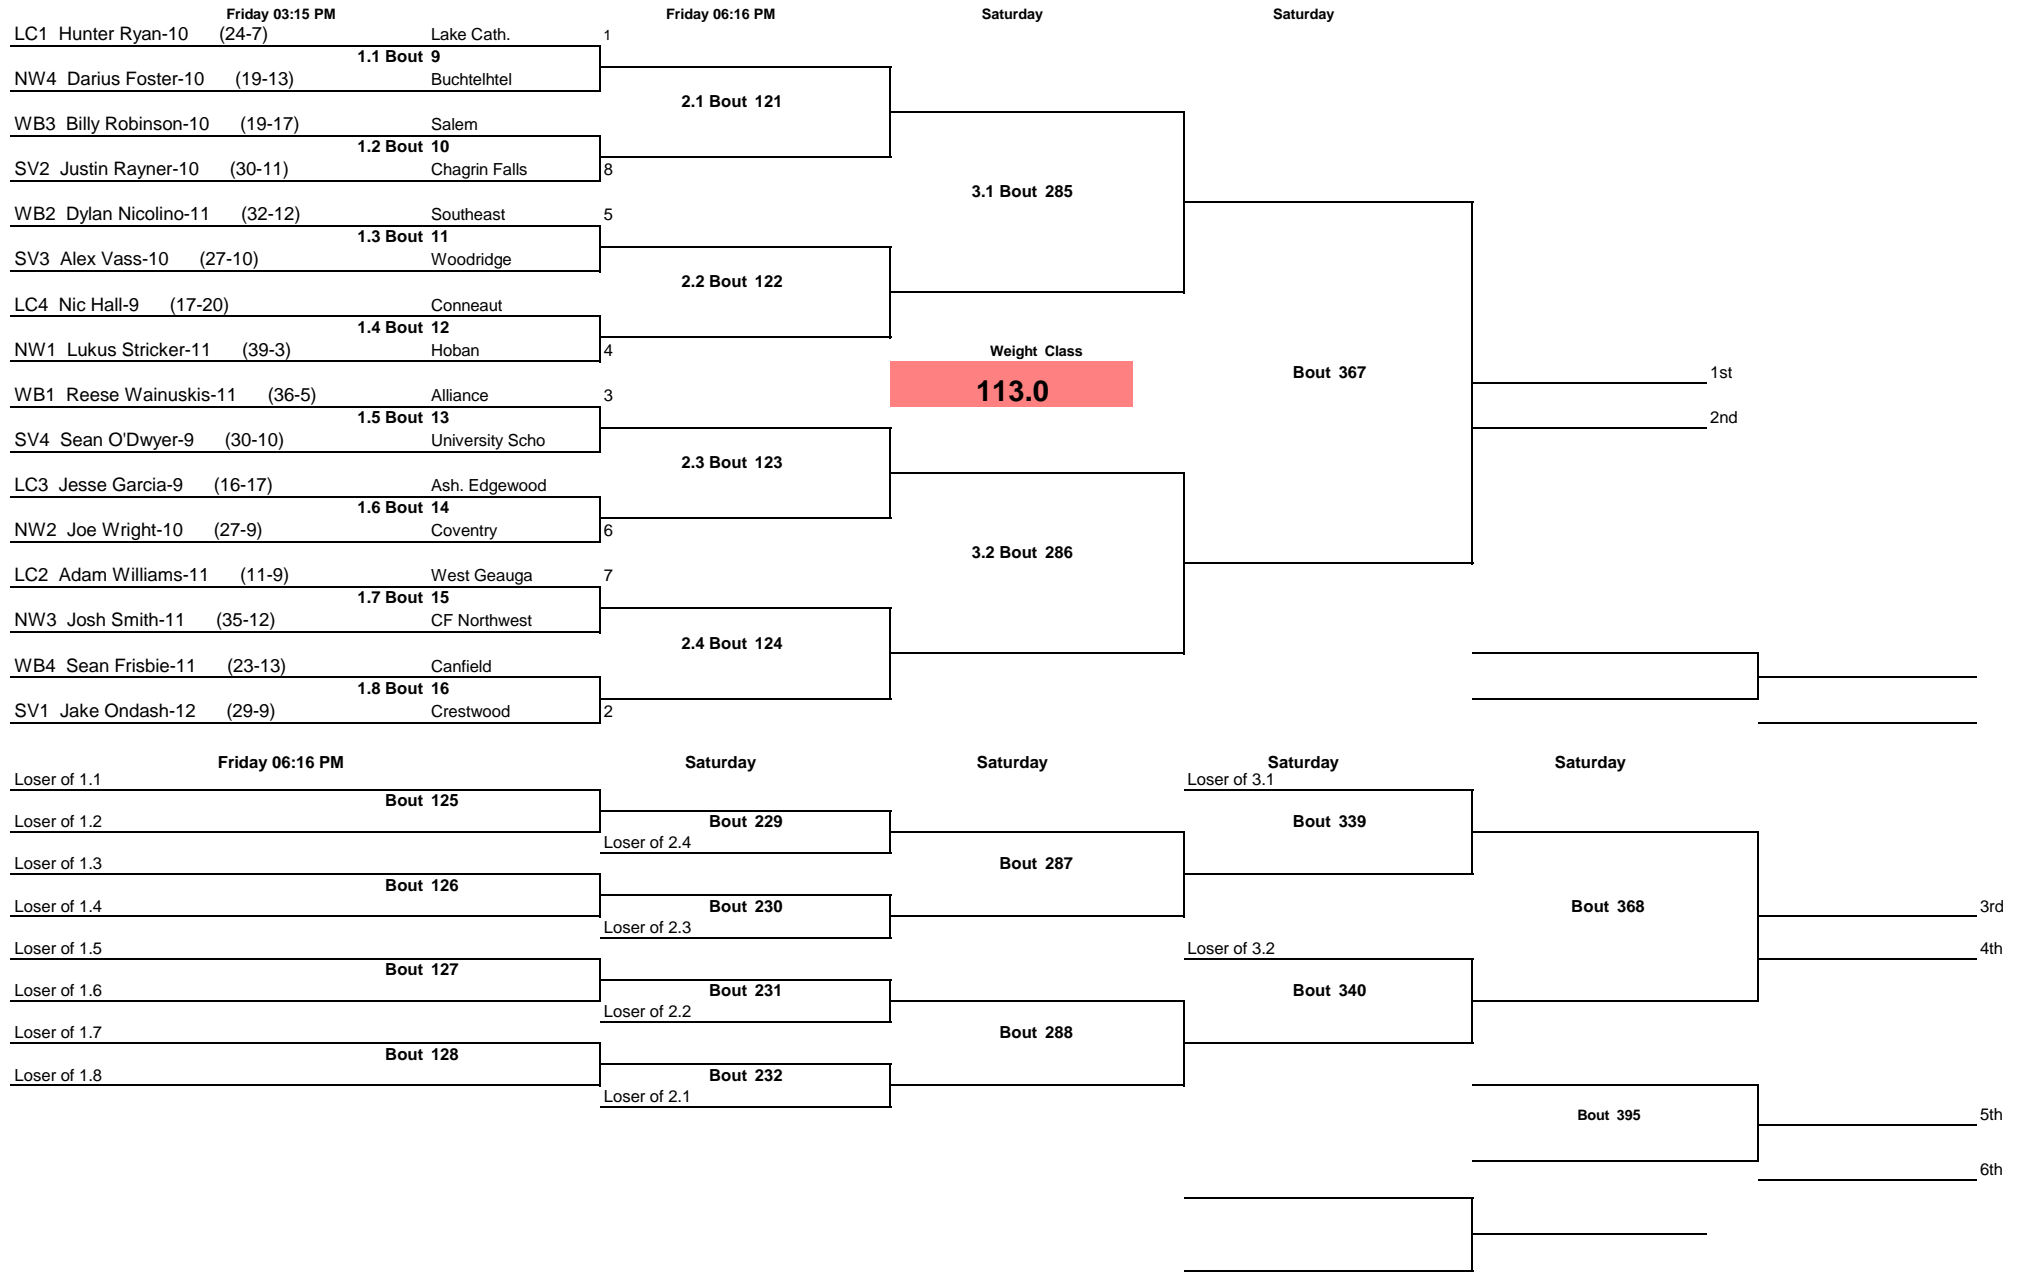

Note: All TIMES are ESTIMATES ONLY

OHSAA Alliance D2 District 2016

Note: All TIMES are ESTIMATES ONLY

OHSAA Alliance D2 District 2016

Note: All TIMES are ESTIMATES ONLY

OHSAA Alliance D2 District 2016

Note: All TIMES are ESTIMATES ONLY