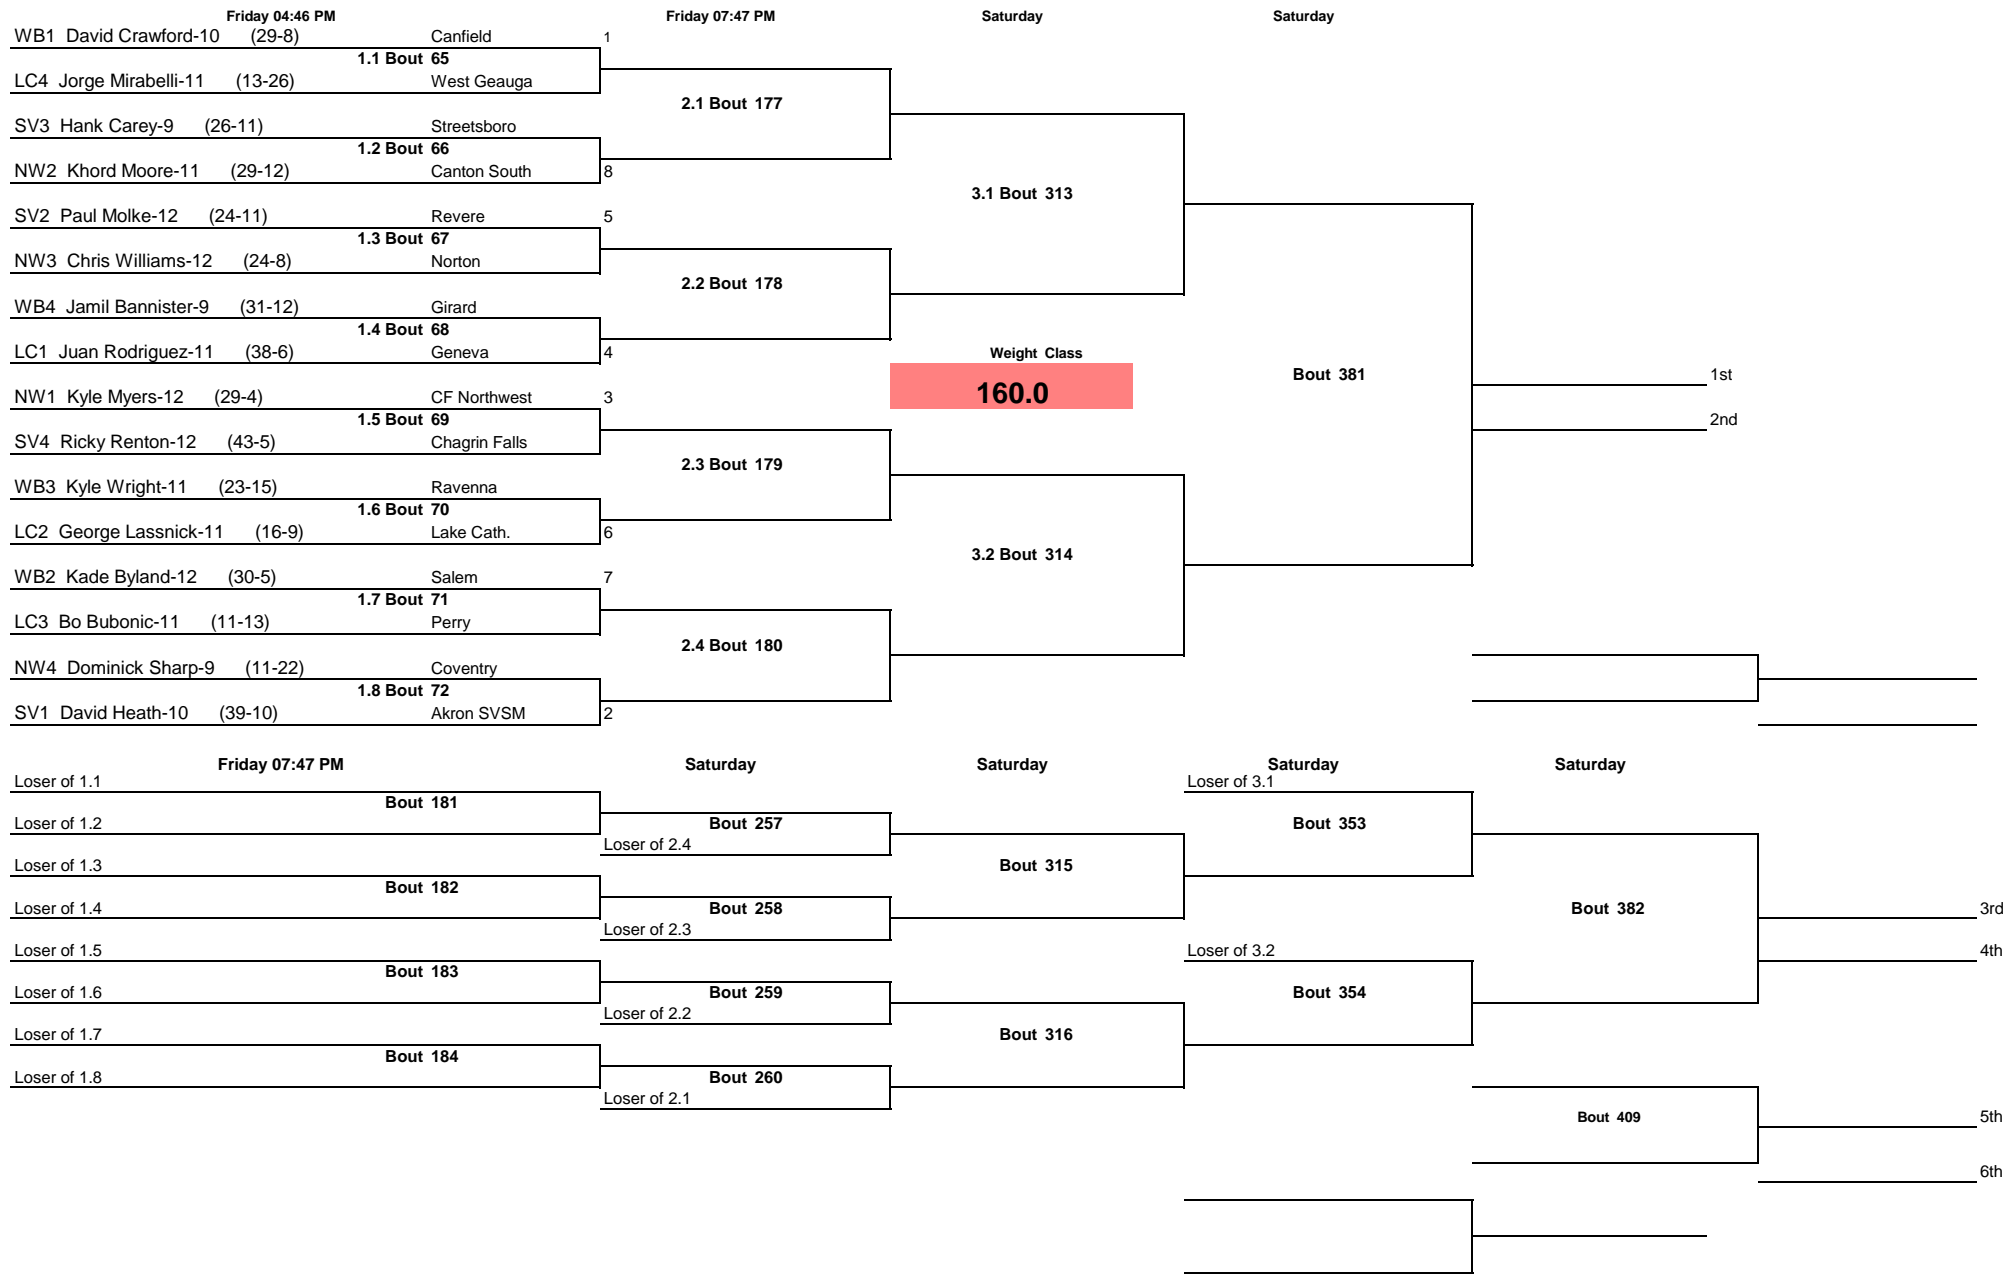

Note: All TIMES are ESTIMATES ONLY

OHSAA Alliance D2 District 2016