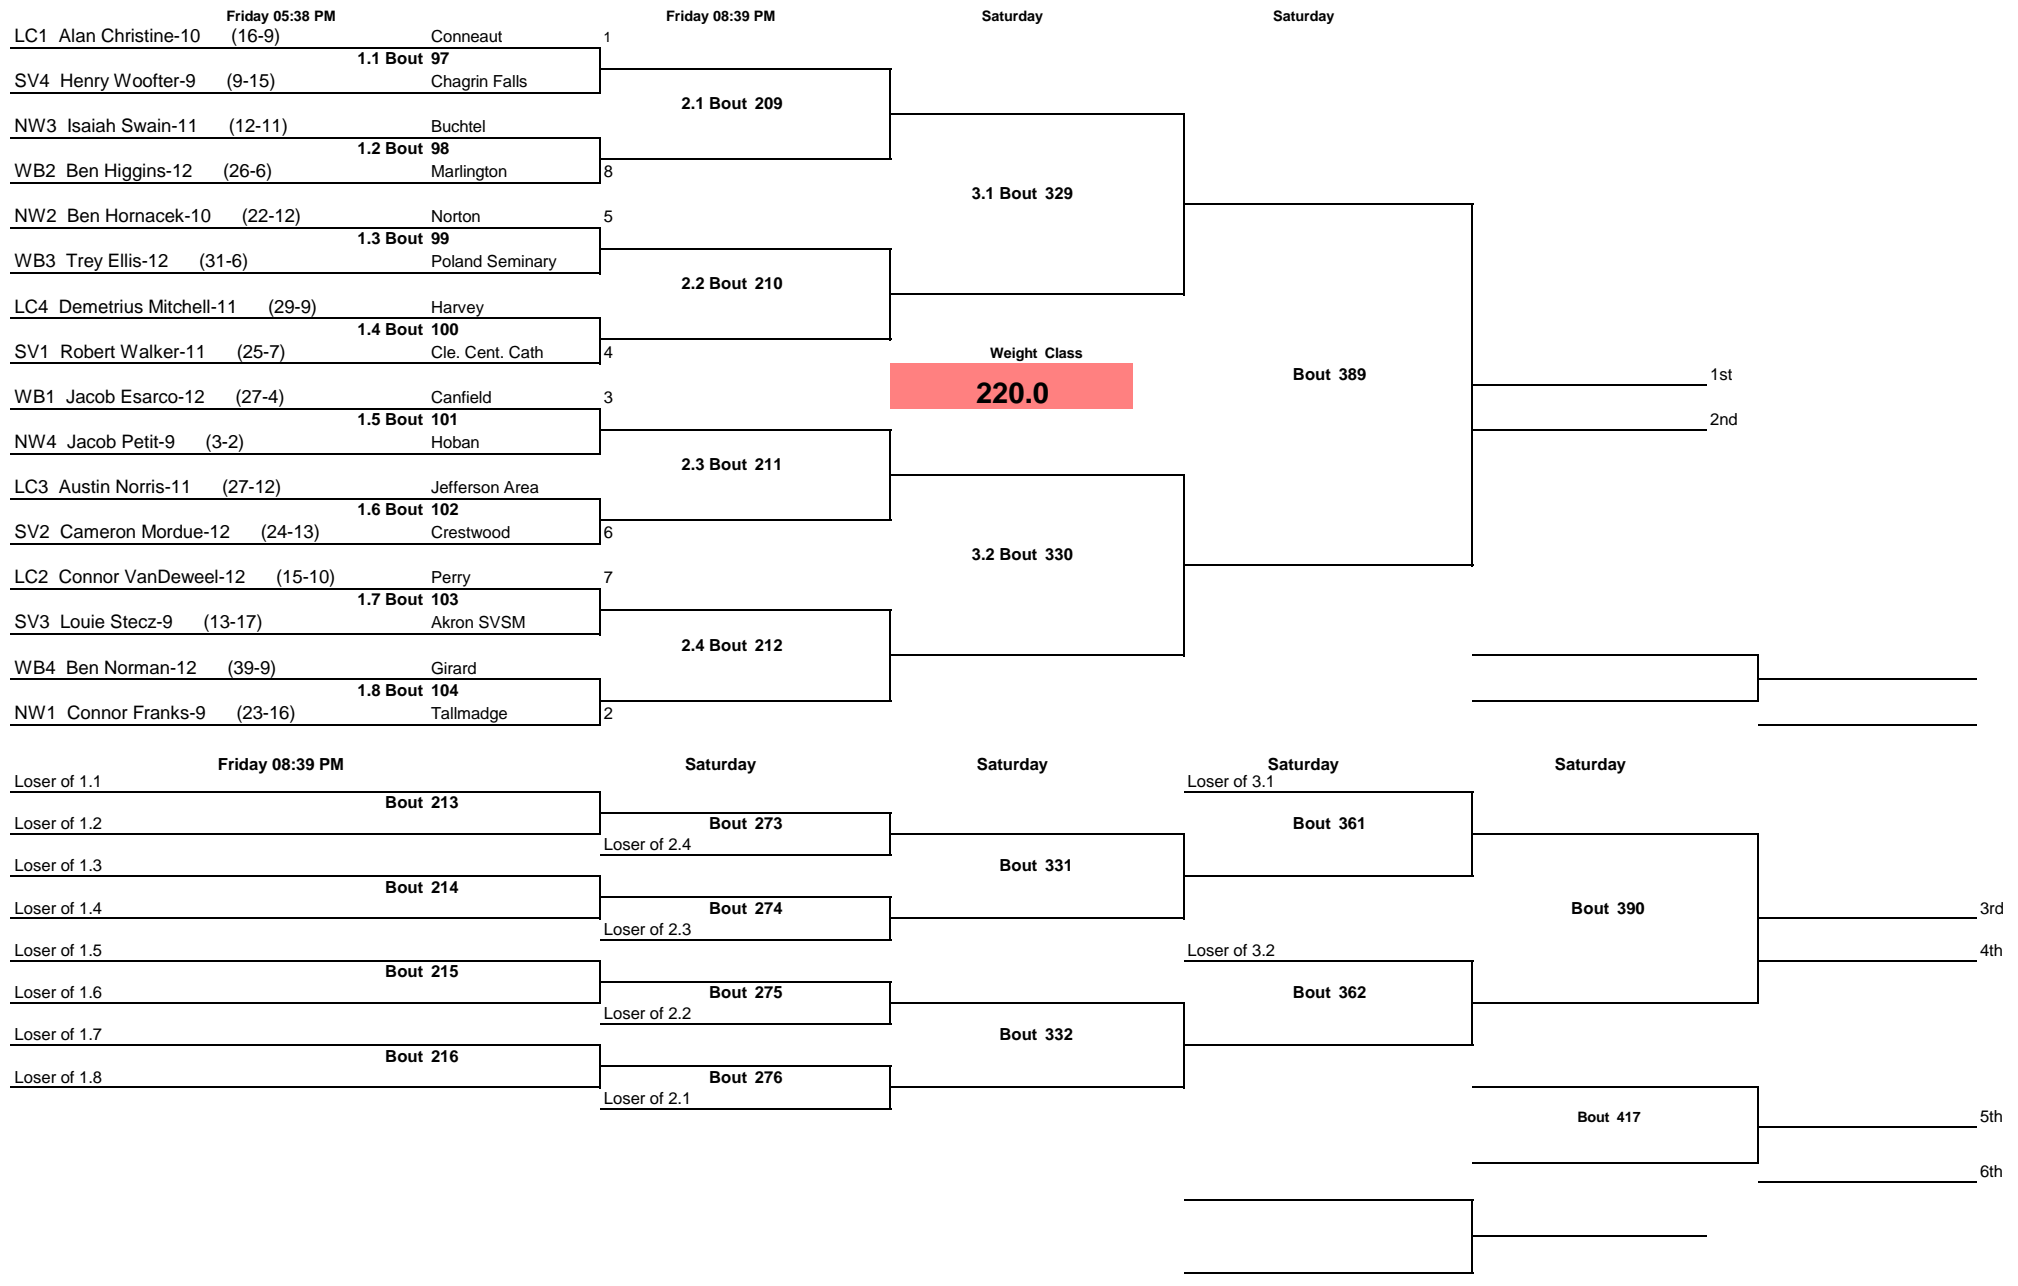

Note: All TIMES are ESTIMATES ONLY

OHSAA Alliance D2 District 2016