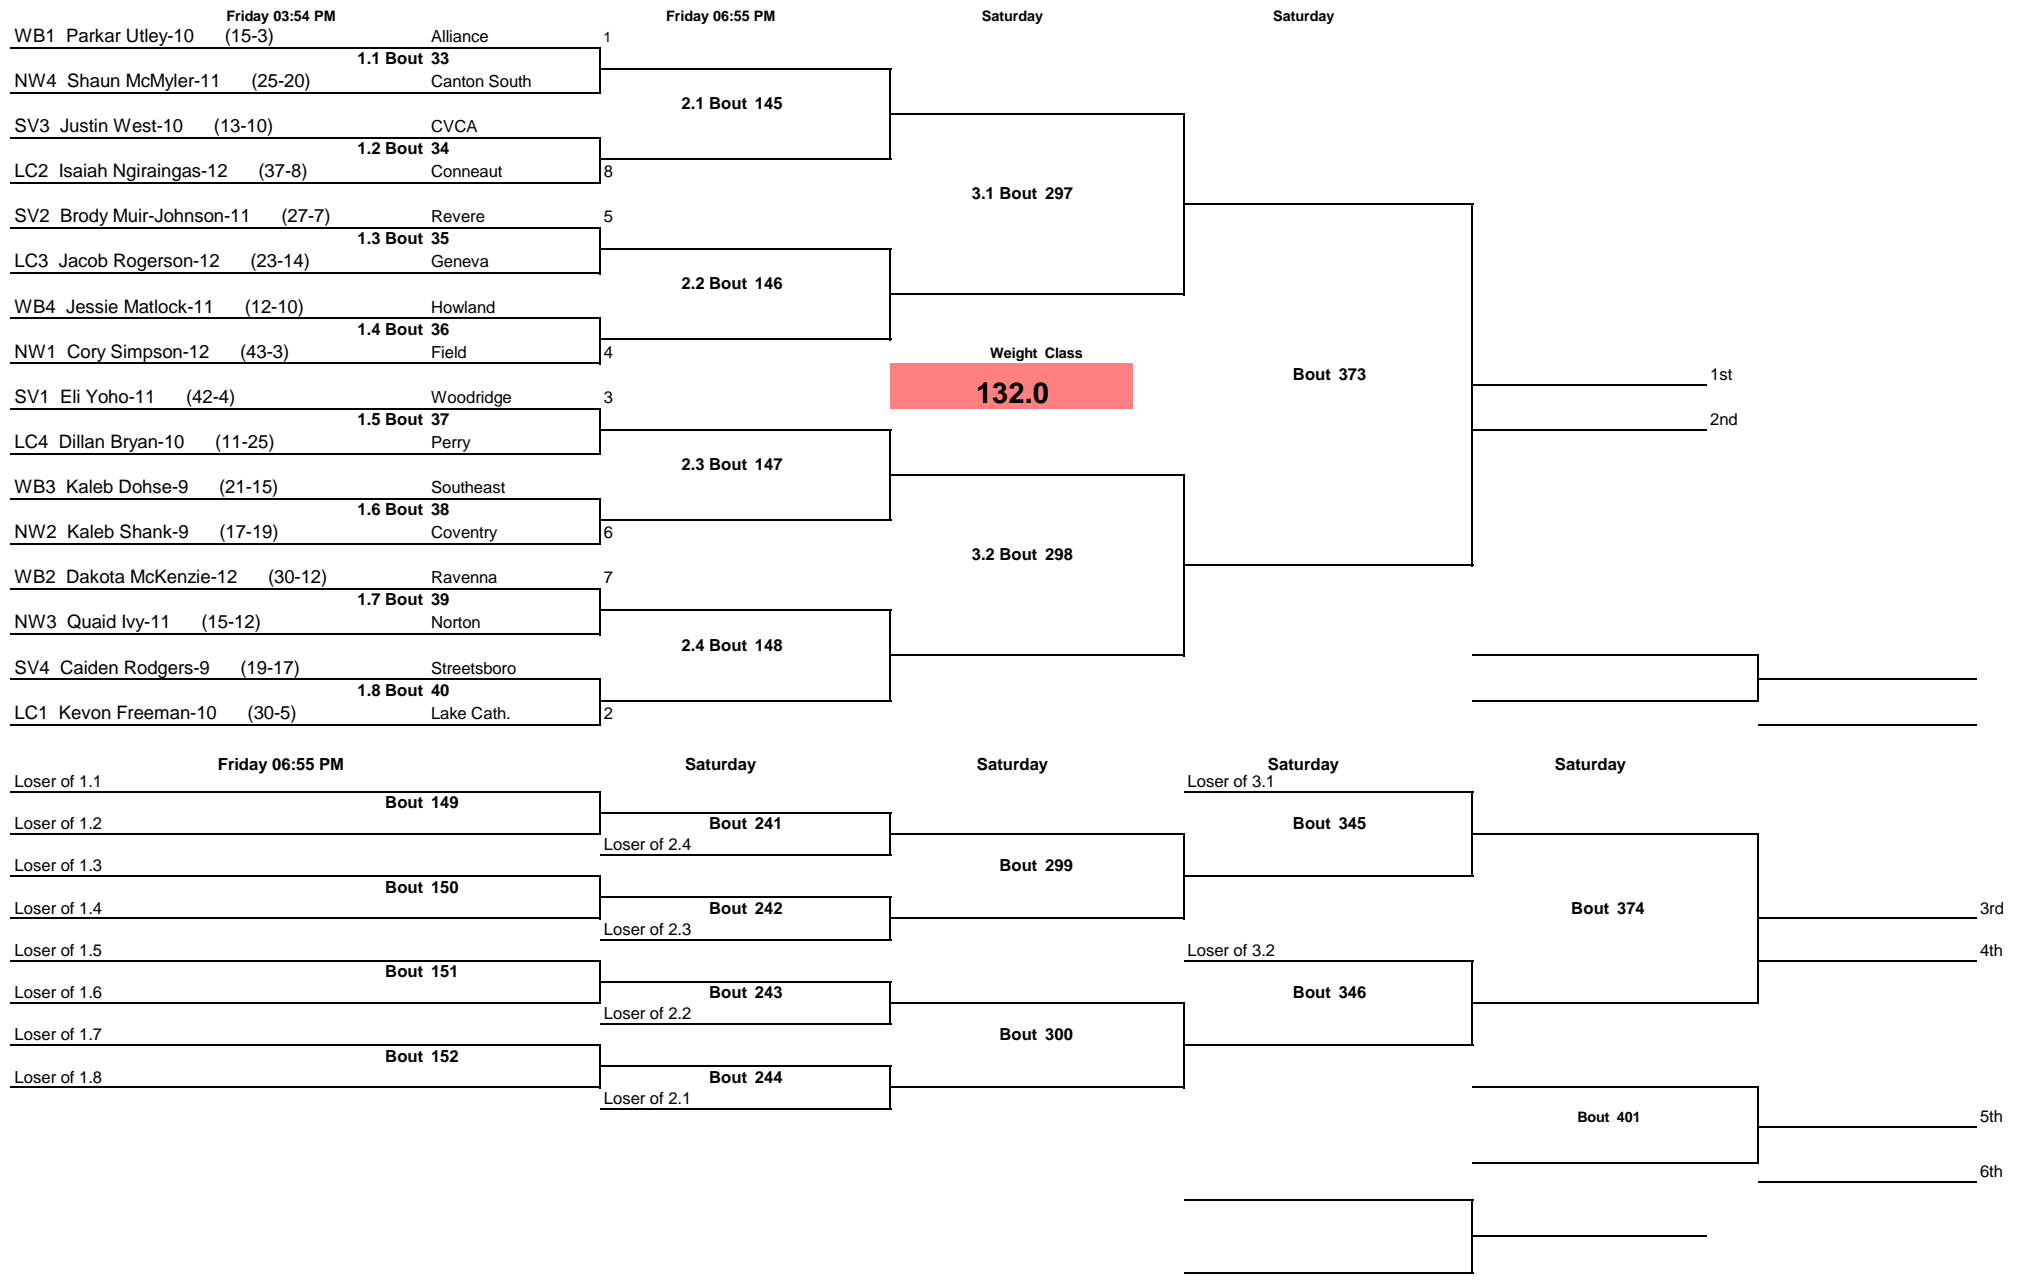

Note: All TIMES are ESTIMATES ONLY

OHSAA Alliance D2 District 2016