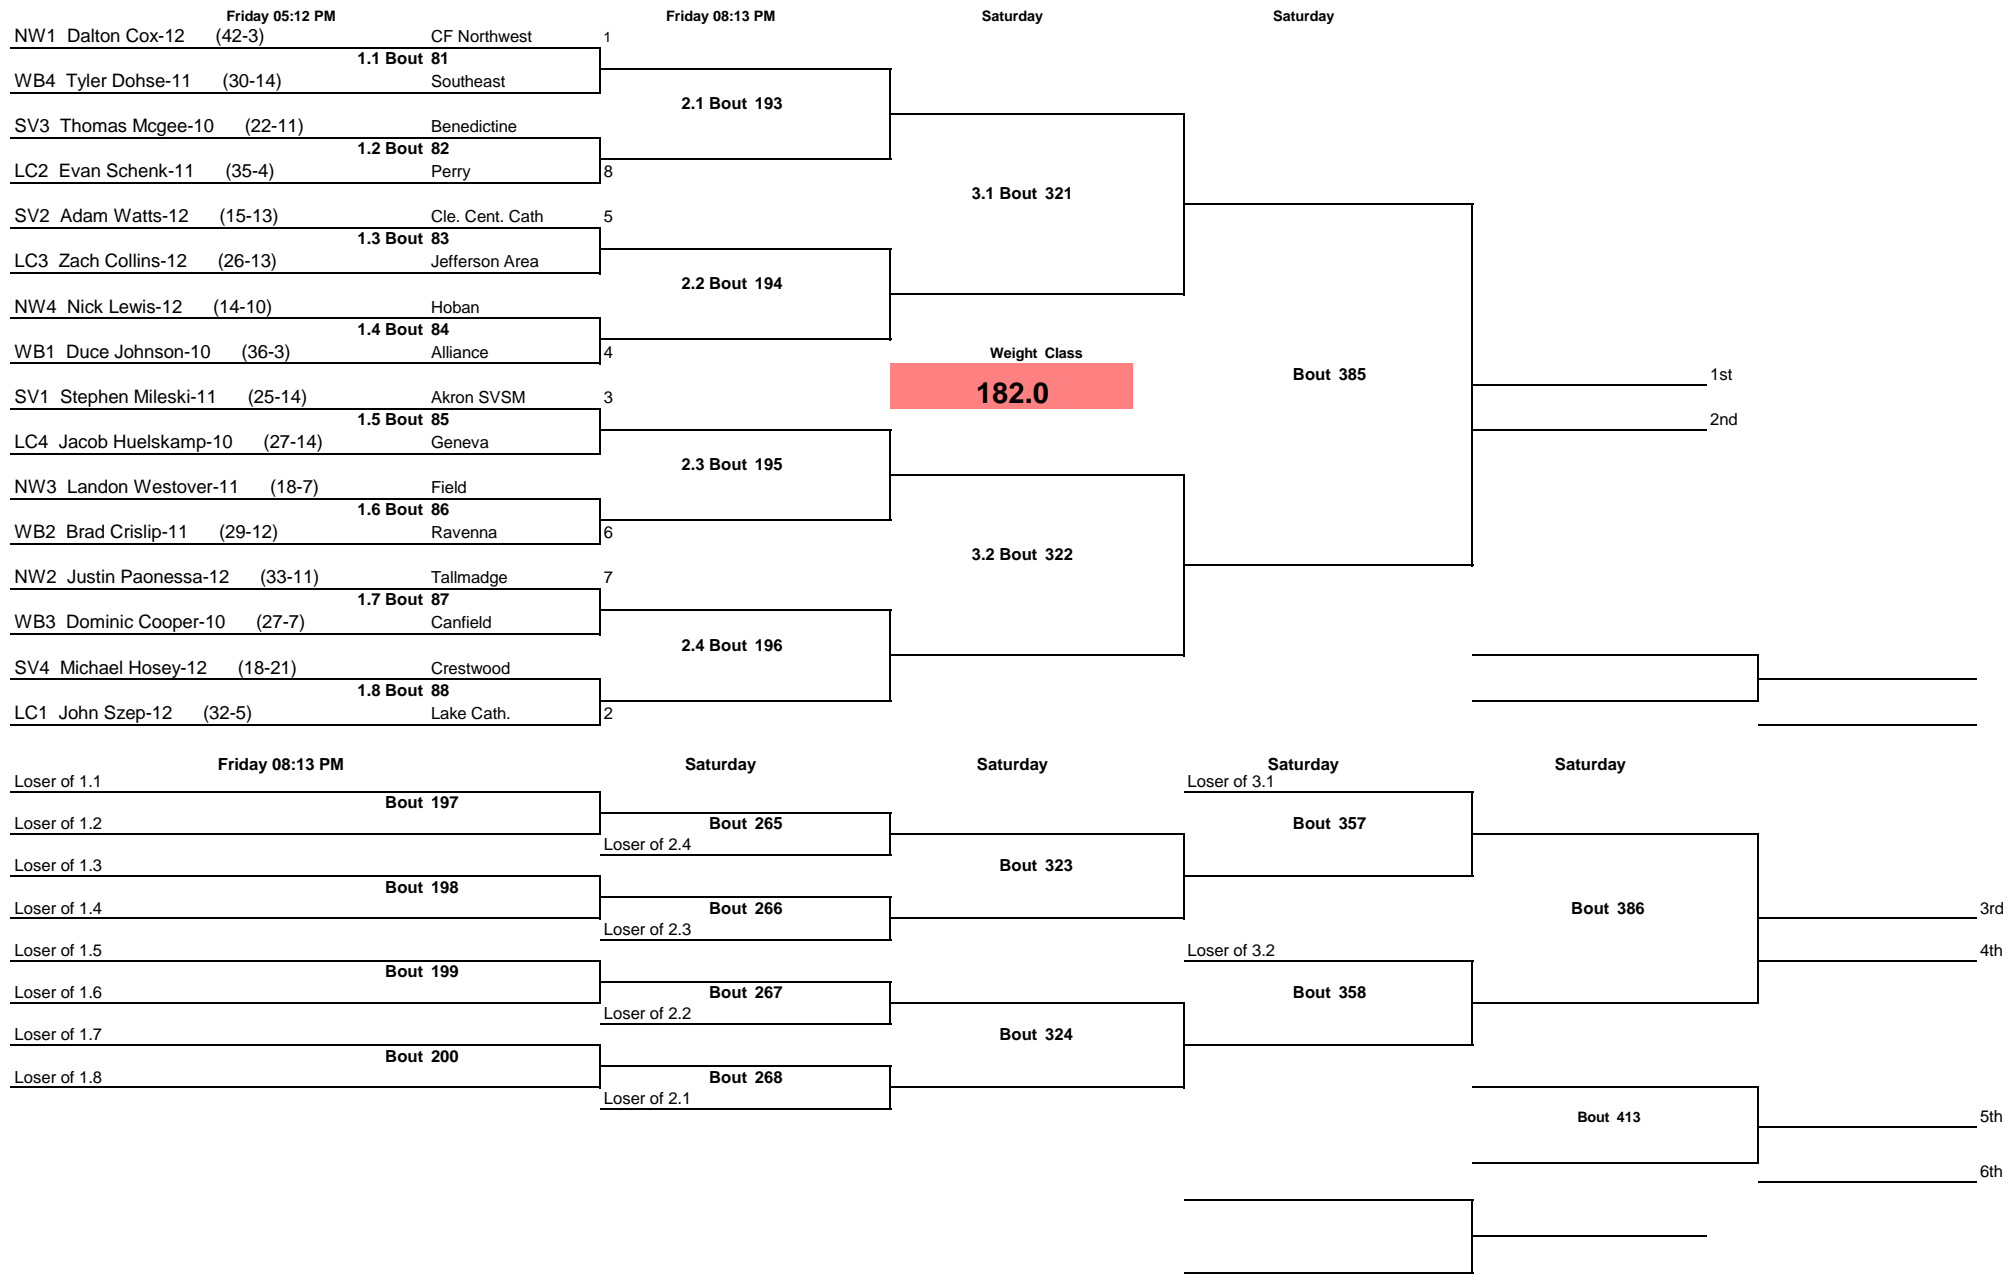

Note: All TIMES are ESTIMATES ONLY

OHSAA Alliance D2 District 2016

Note: All TIMES are ESTIMATES ONLY

OHSAA Alliance D2 District 2016

Note: All TIMES are ESTIMATES ONLY

OHSAA Alliance D2 District 2016

Note: All TIMES are ESTIMATES ONLY