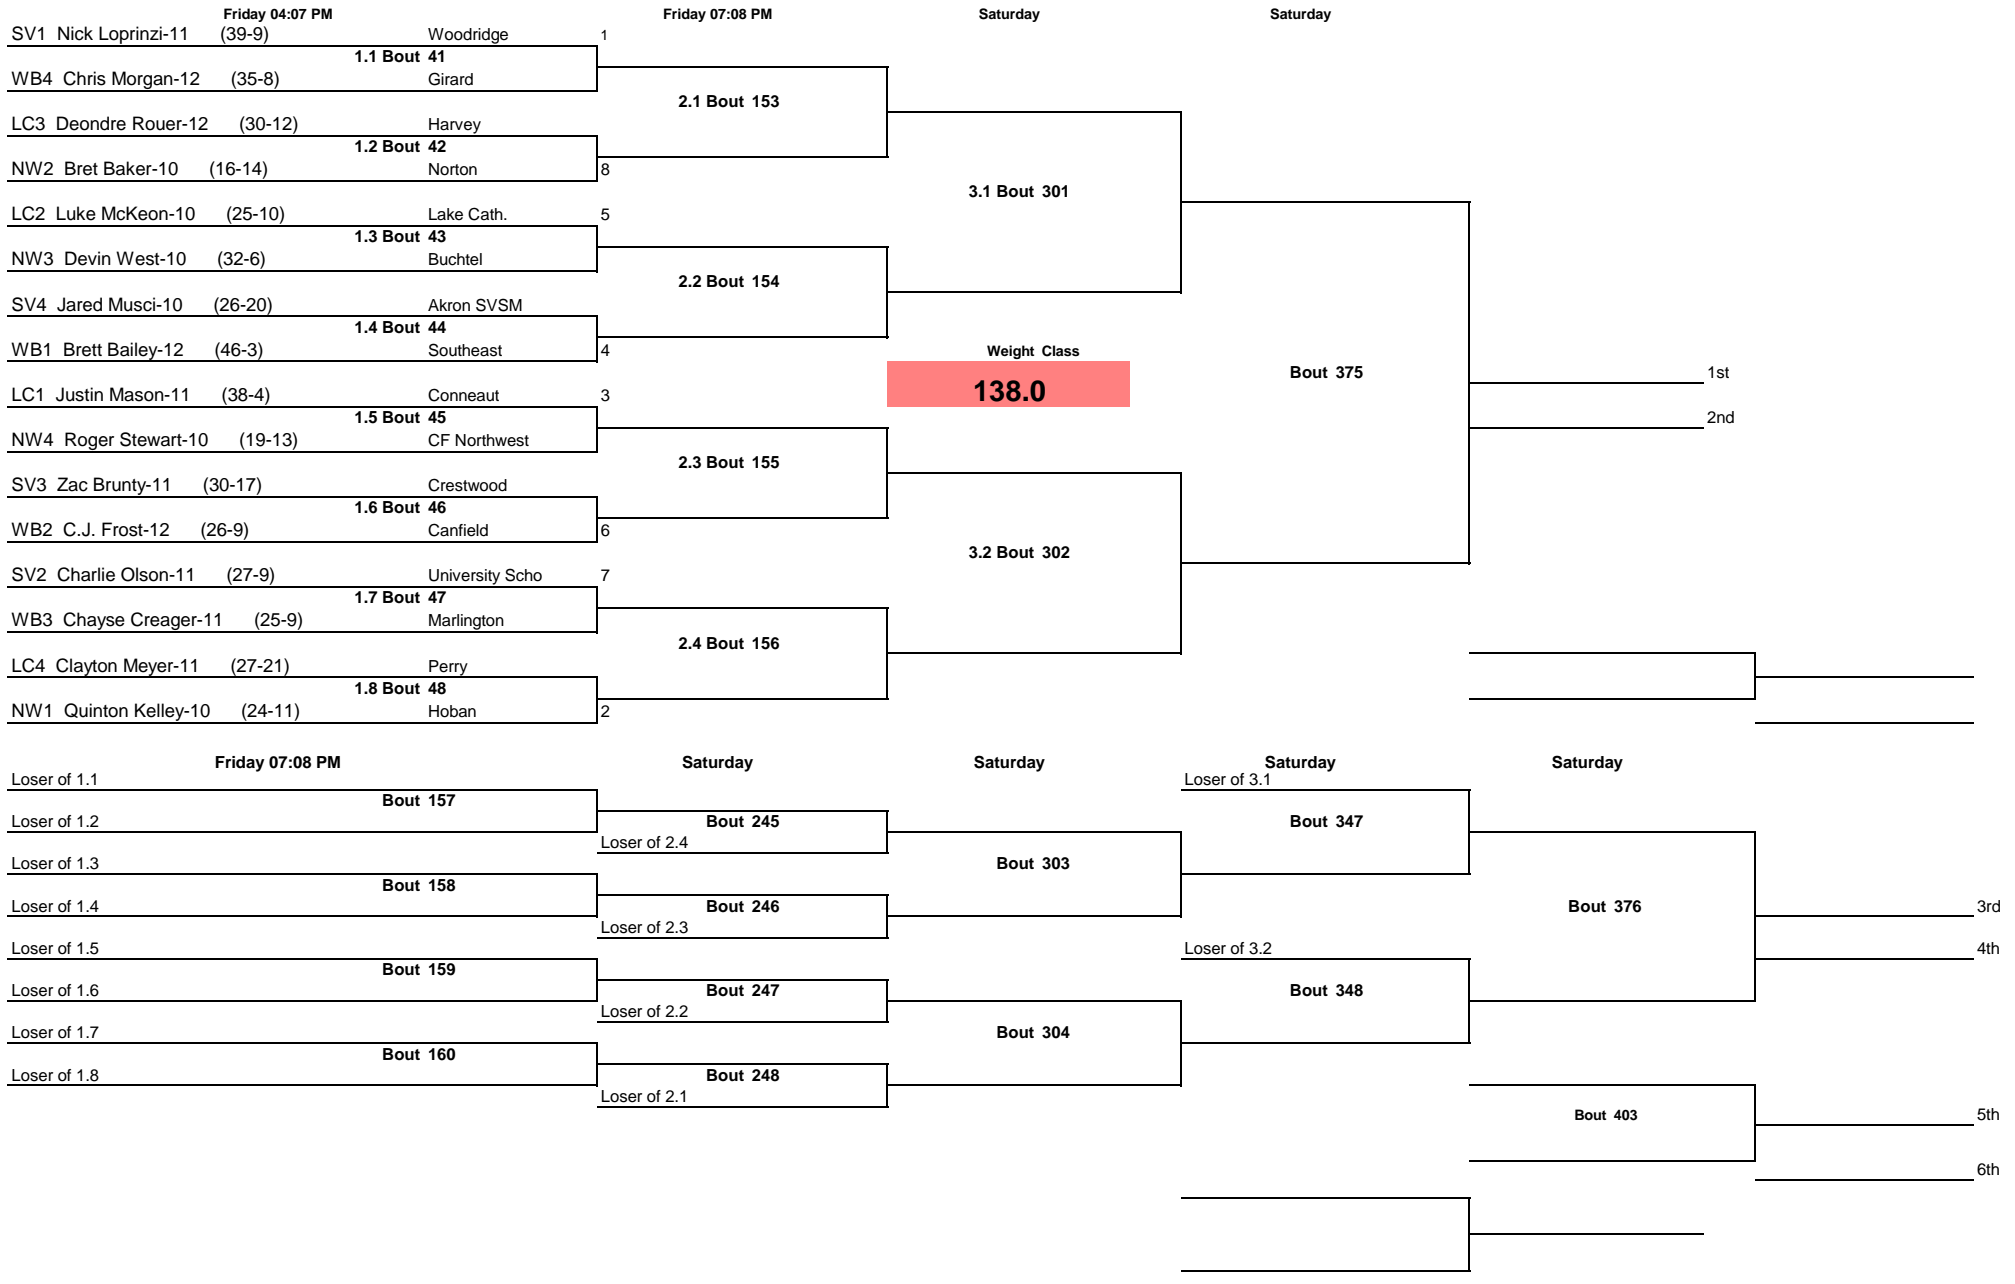

Note: All TIMES are ESTIMATES ONLY

OHSAA Alliance D2 District 2016