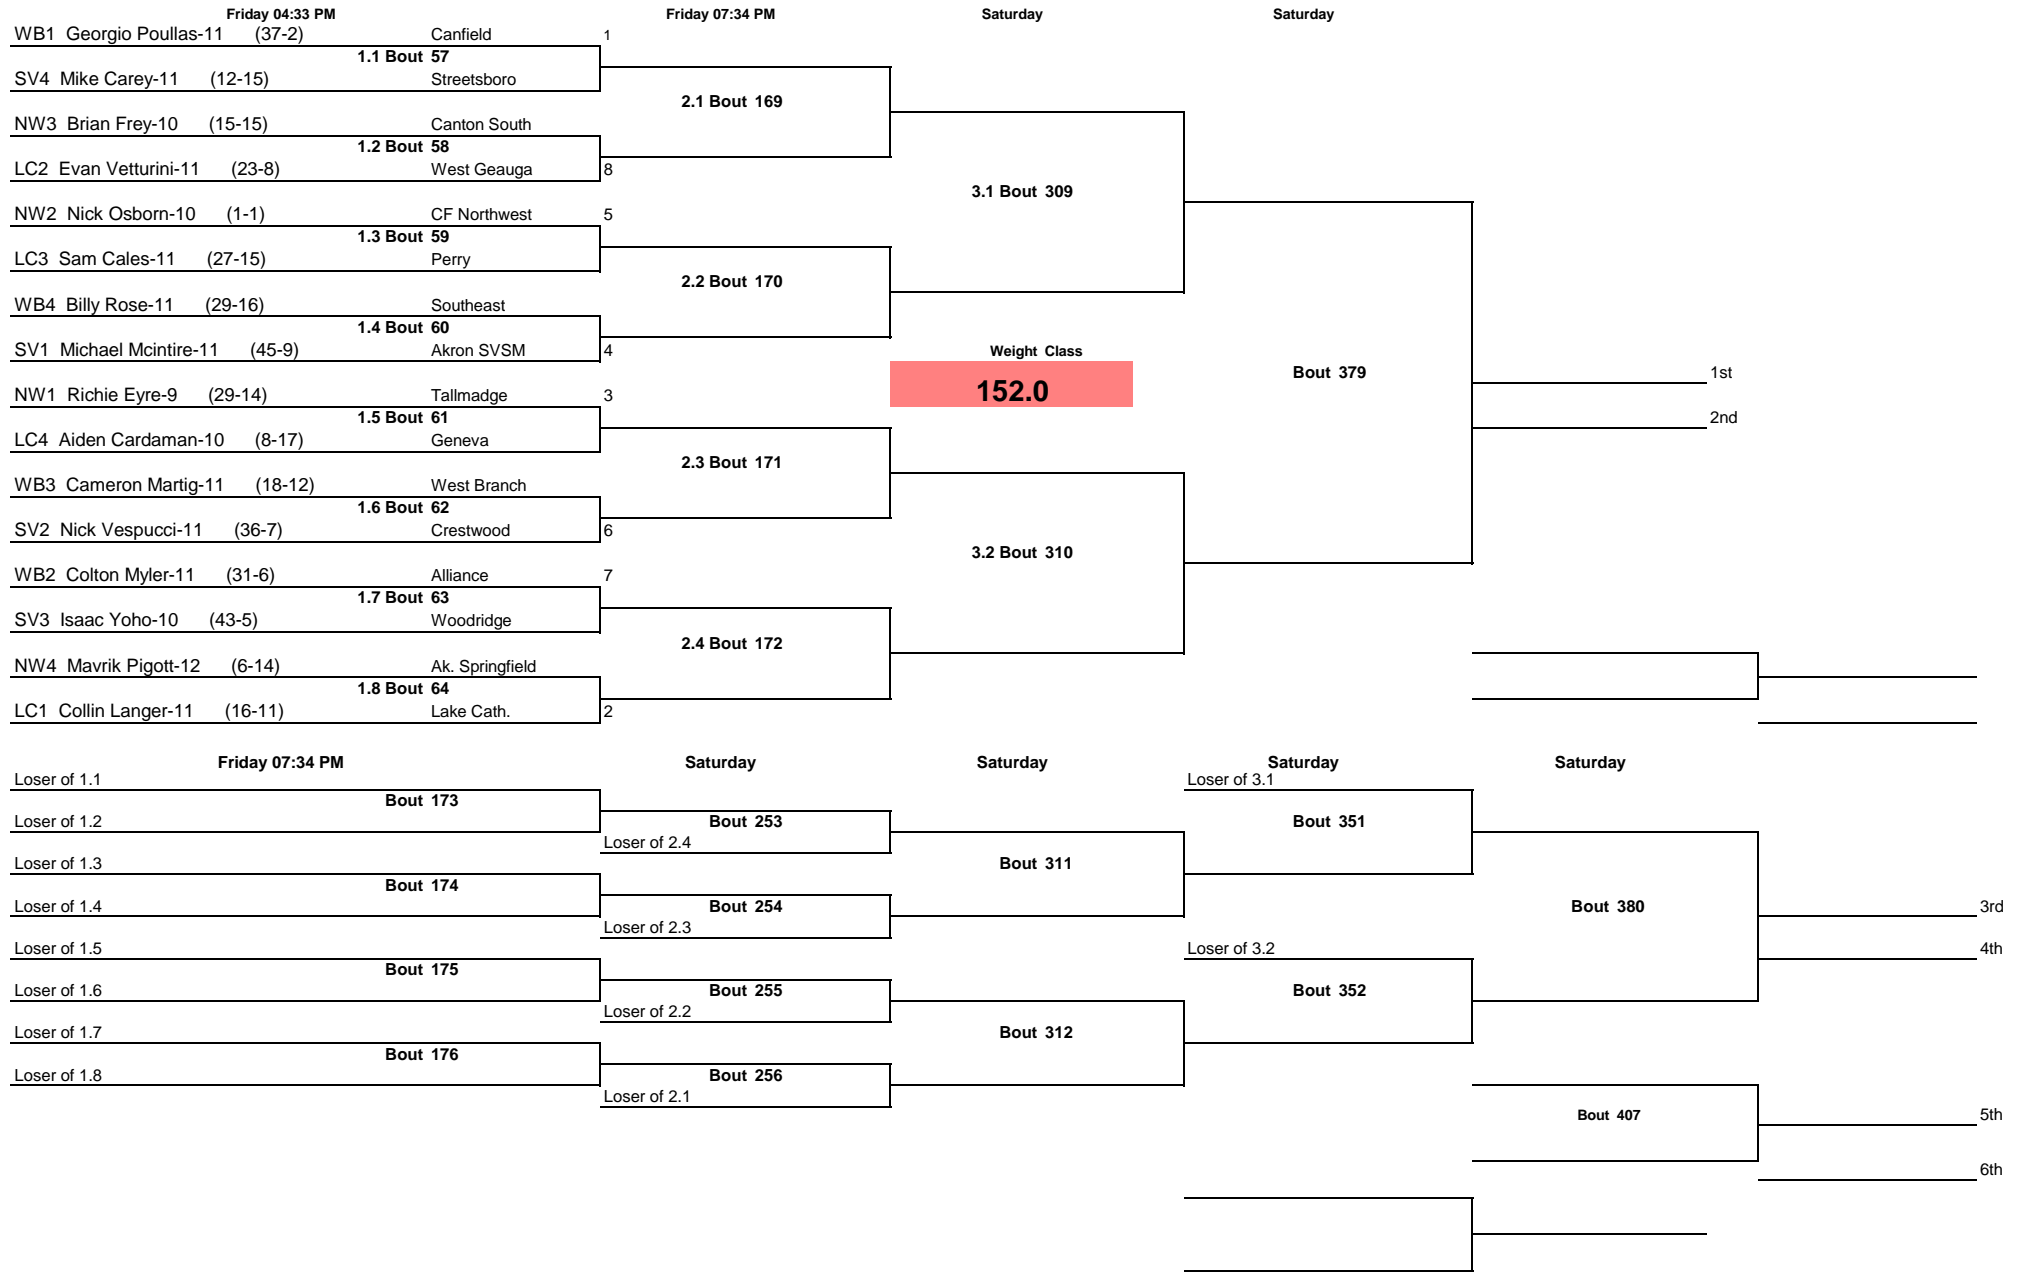

OHSAA Alliance D2 District 2016

Note: All TIMES are ESTIMATES ONLY

OHSAA Alliance D2 District 2016

Note: All TIMES are ESTIMATES ONLY

OHSAA Alliance D2 District 2016

Note: All TIMES are ESTIMATES ONLY

OHSAA Alliance D2 District 2016