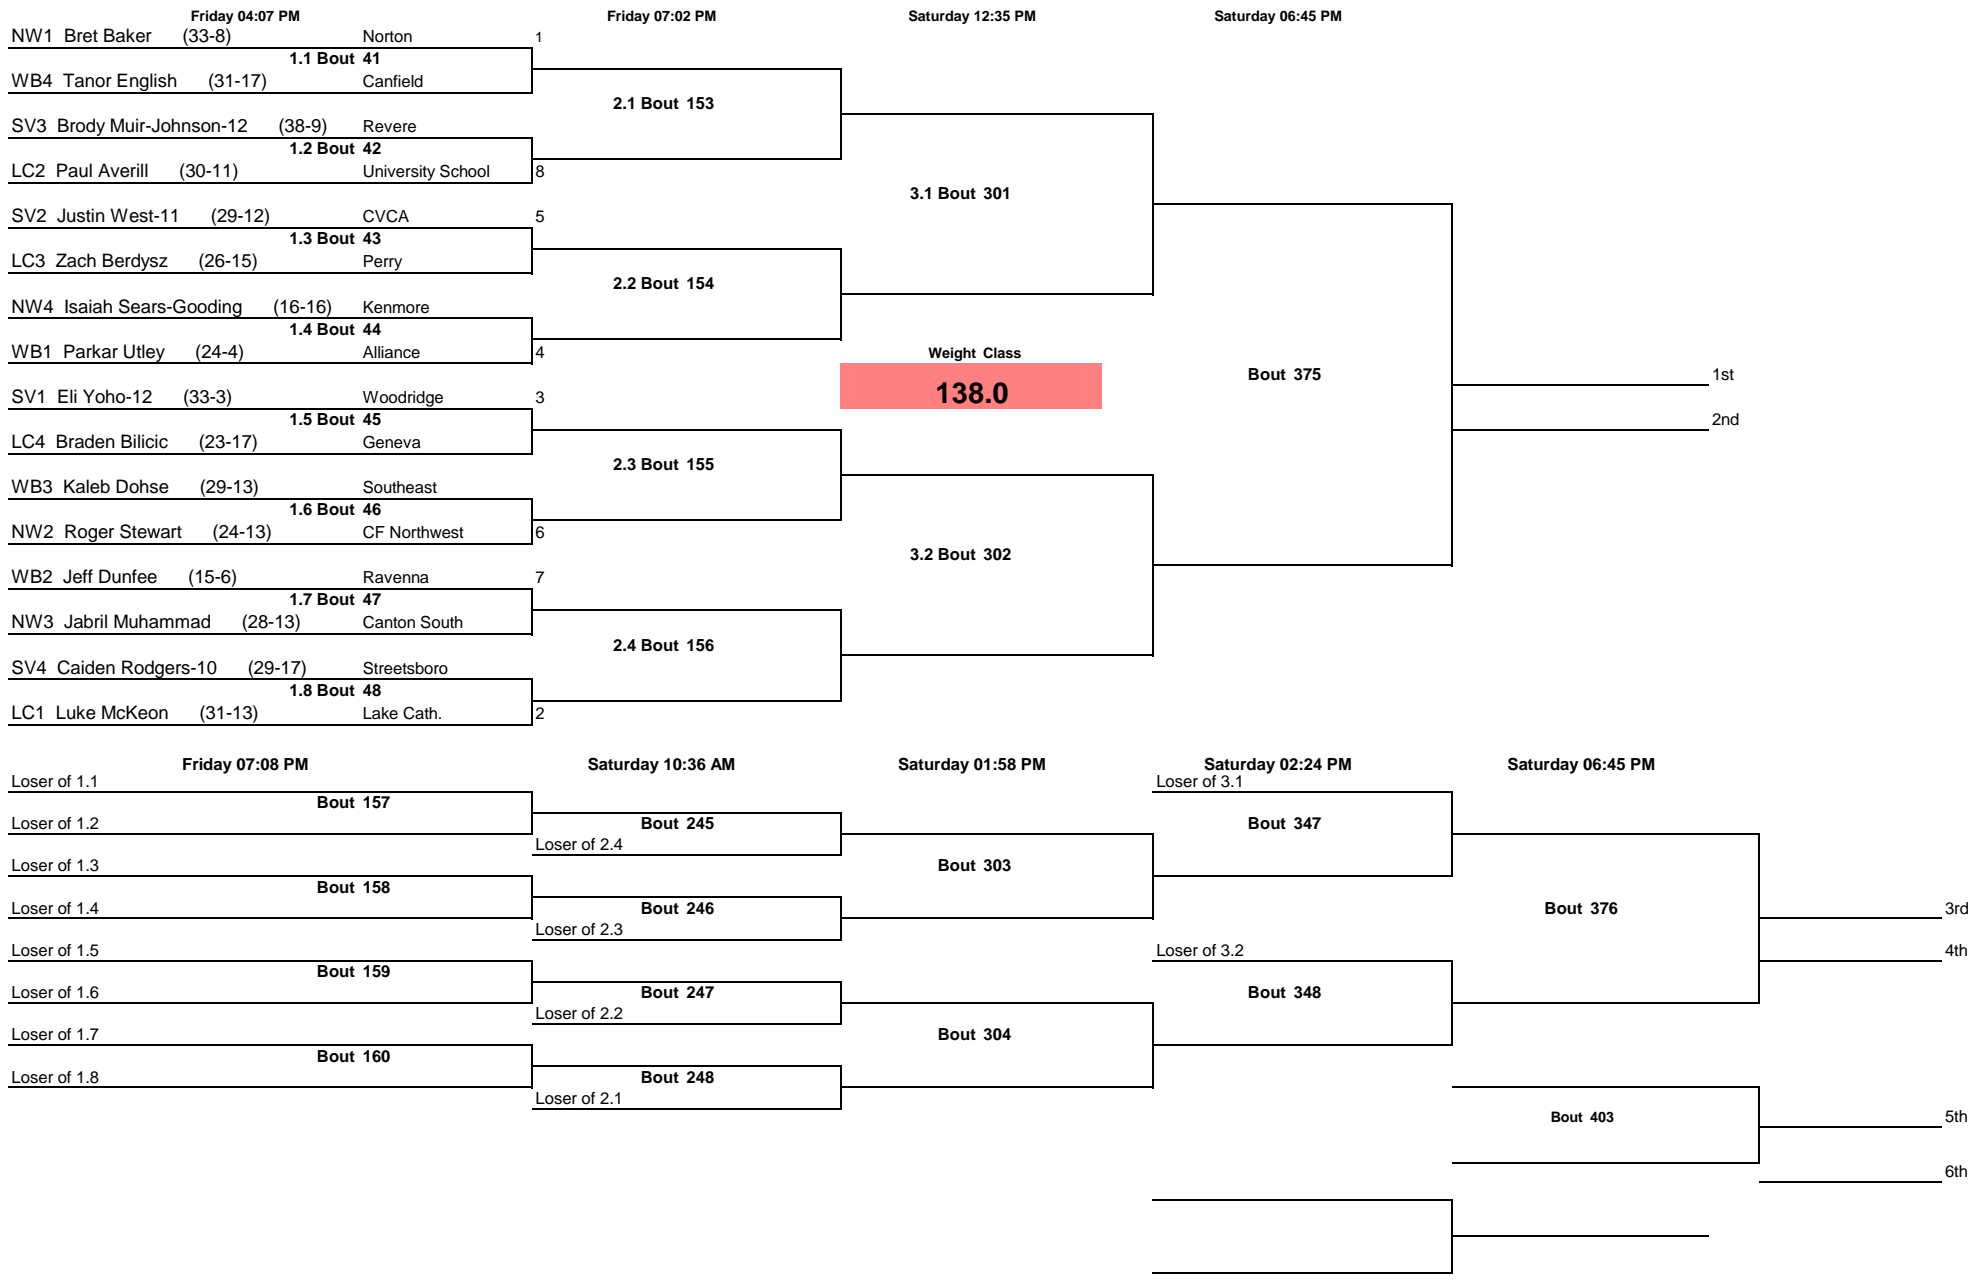

OHSAA Alliance D2 District 2017

Note: All TIMES are ESTIMATES ONLY

OHSAA Alliance D2 District 2017

Note: All TIMES are ESTIMATES ONLY

OHSAA Alliance D2 District 2017

Note: All TIMES are ESTIMATES ONLY

OHSAA Alliance D2 District 2017