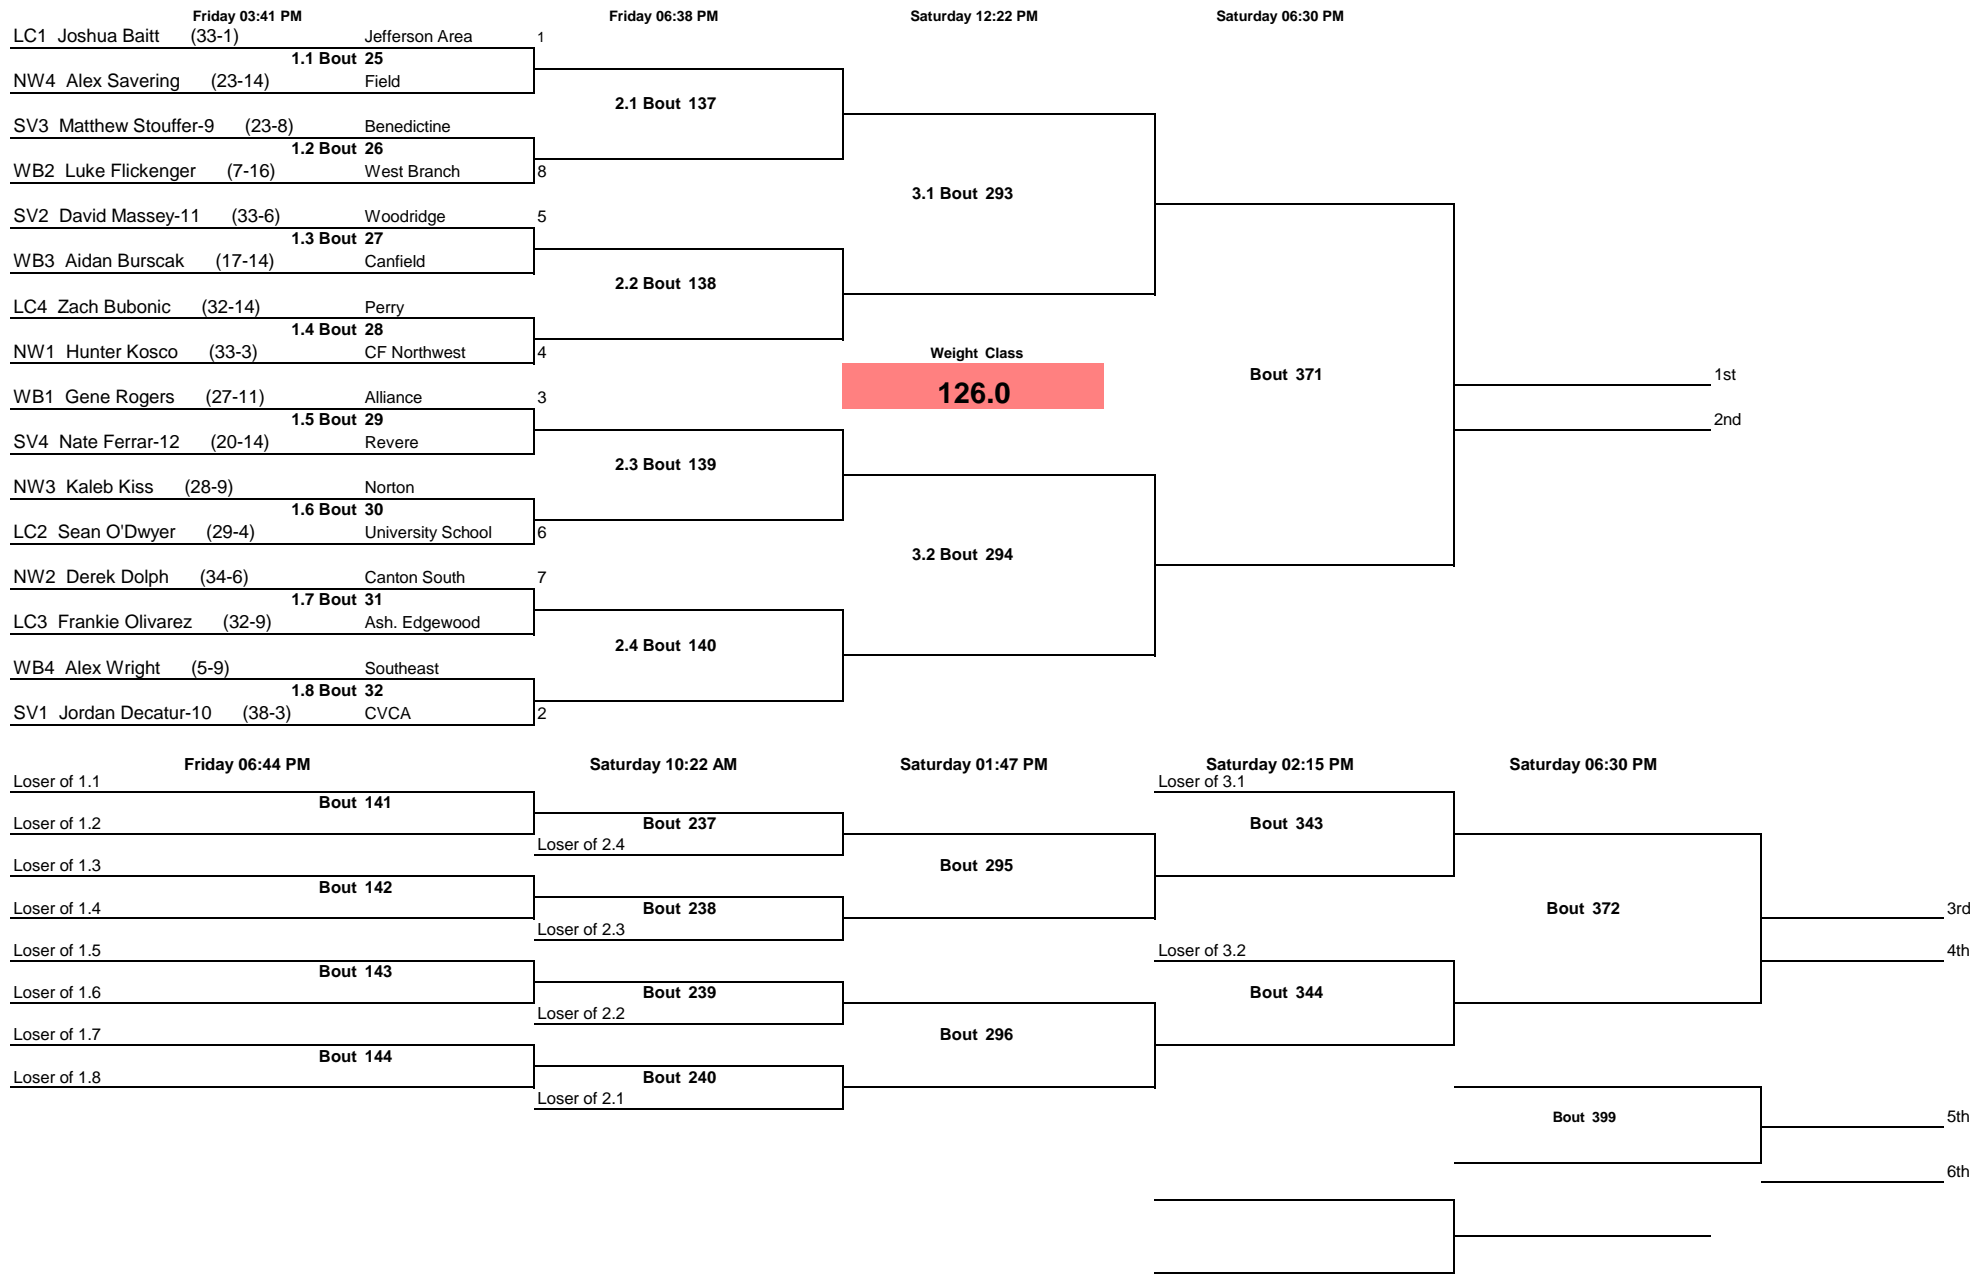

Note: All TIMES are ESTIMATES ONLY

OHSAA Alliance D2 District 2017