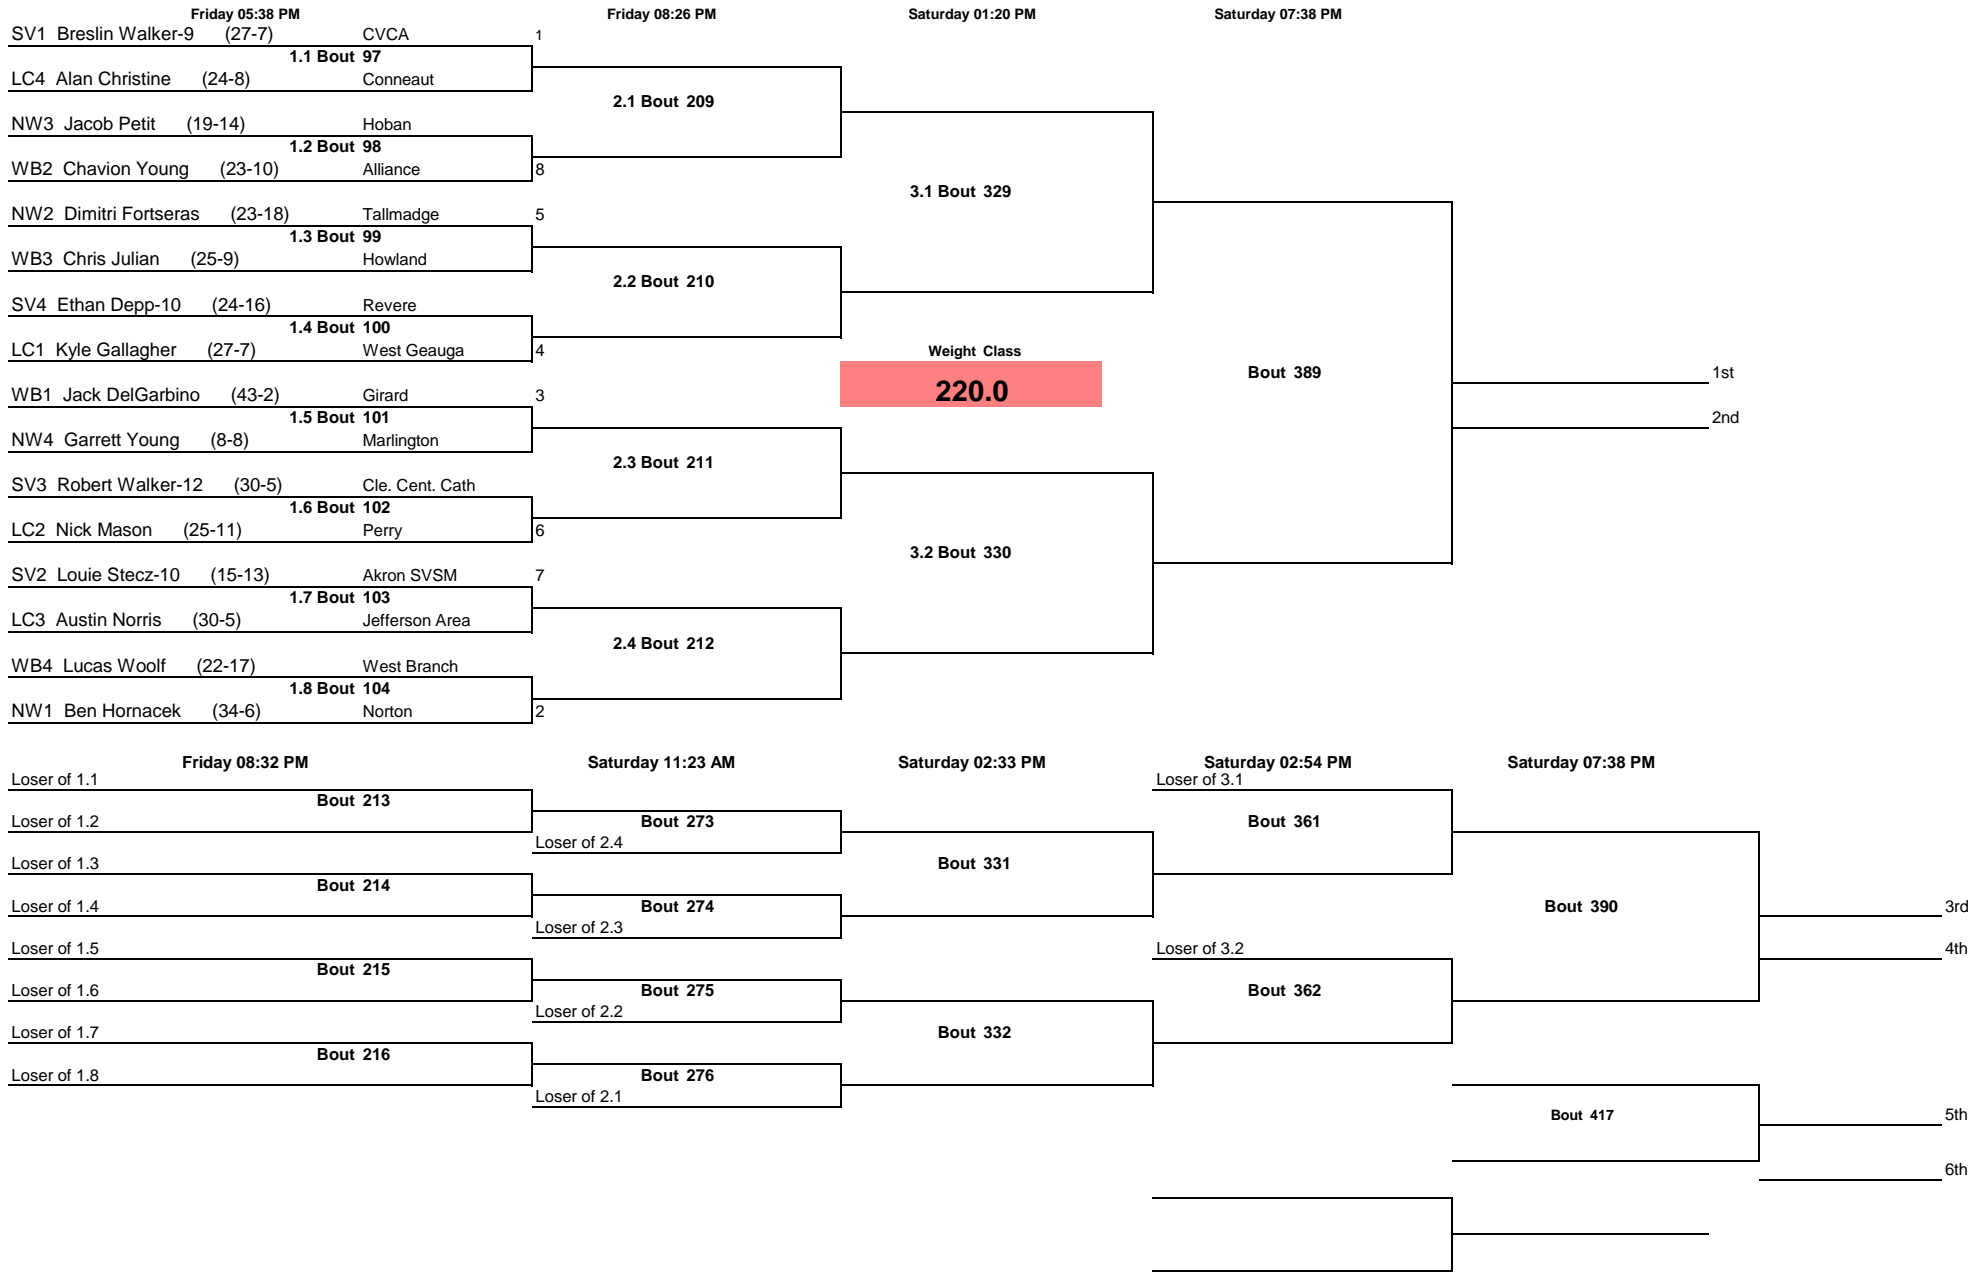

OHSAA Alliance D2 District 2017

Note: All TIMES are ESTIMATES ONLY

OHSAA Alliance D2 District 2017

Note: All TIMES are ESTIMATES ONLY

OHSAA Alliance D2 District 2017

Note: All TIMES are ESTIMATES ONLY

OHSAA Alliance D2 District 2017