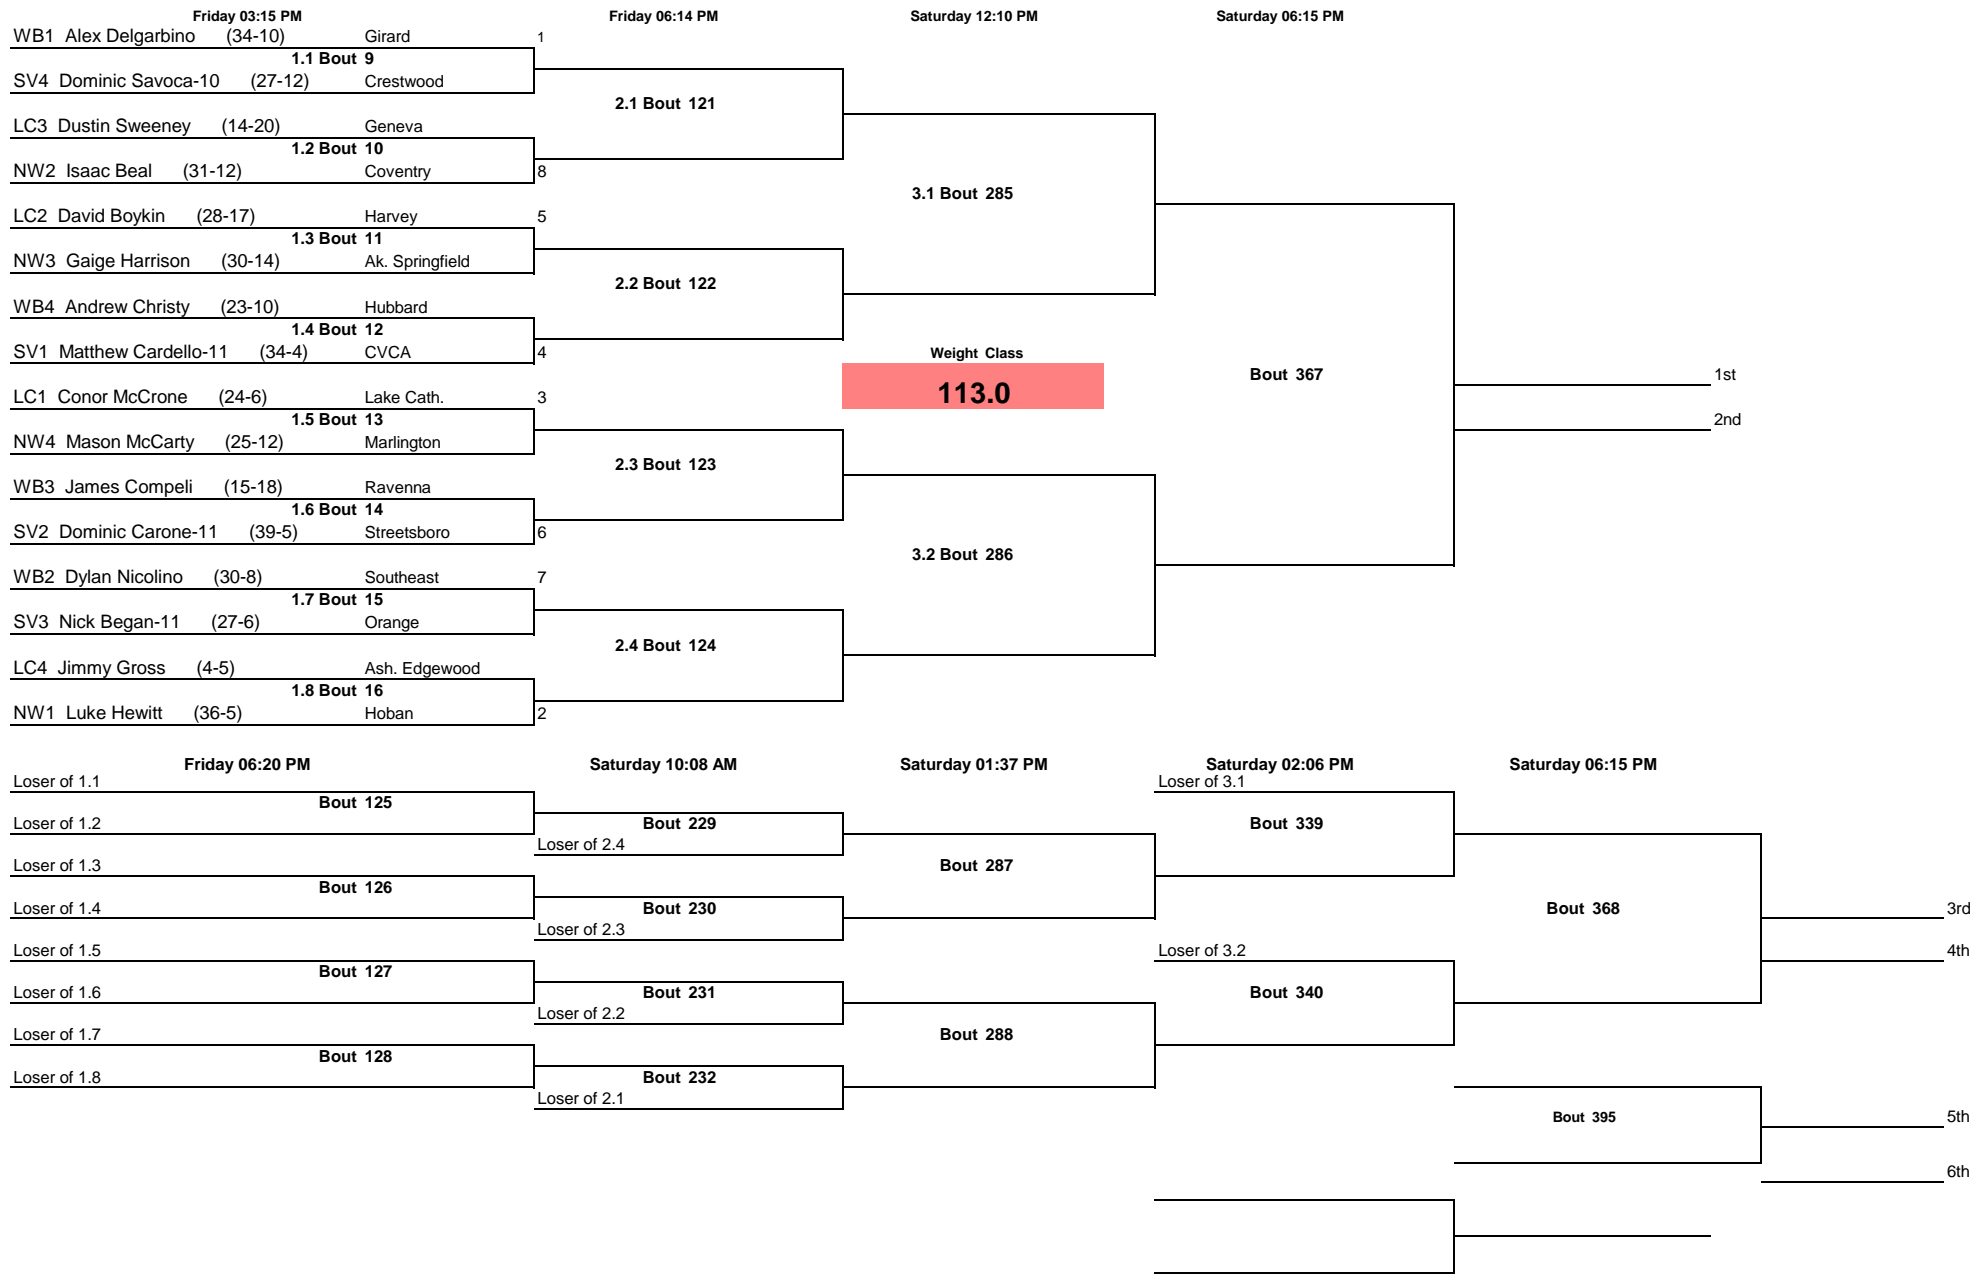

Note: All TIMES are ESTIMATES ONLY

OHSAA Alliance D2 District 2017

Note: All TIMES are ESTIMATES ONLY

OHSAA Alliance D2 District 2017

Note: All TIMES are ESTIMATES ONLY

OHSAA Alliance D2 District 2017

Note: All TIMES are ESTIMATES ONLY