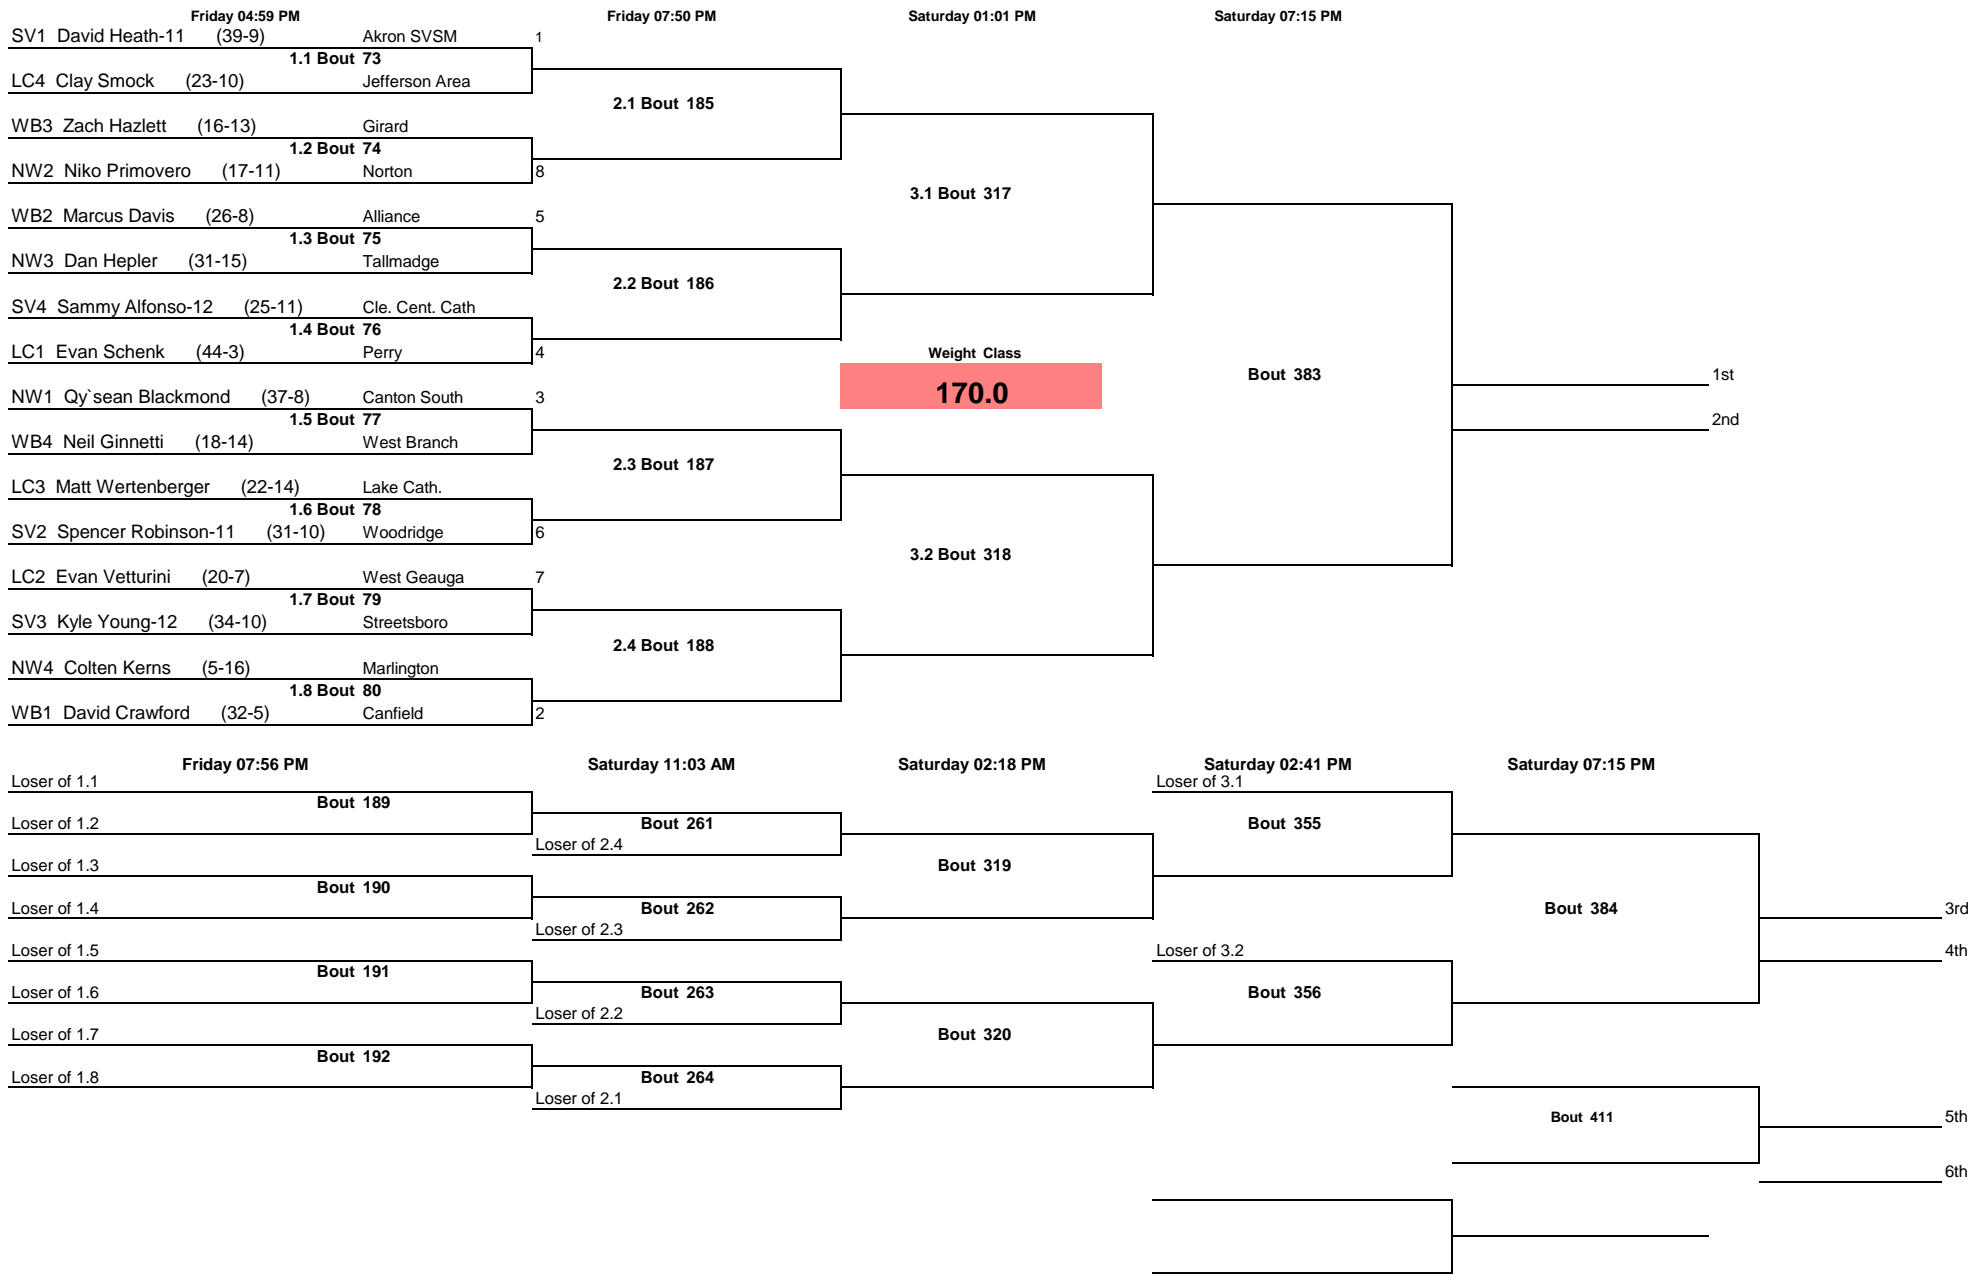

Note: All TIMES are ESTIMATES ONLY

OHSAA Alliance D2 District 2017

Note: All TIMES are ESTIMATES ONLY

OHSAA Alliance D2 District 2017

Note: All TIMES are ESTIMATES ONLY

OHSAA Alliance D2 District 2017

Note: All TIMES are ESTIMATES ONLY