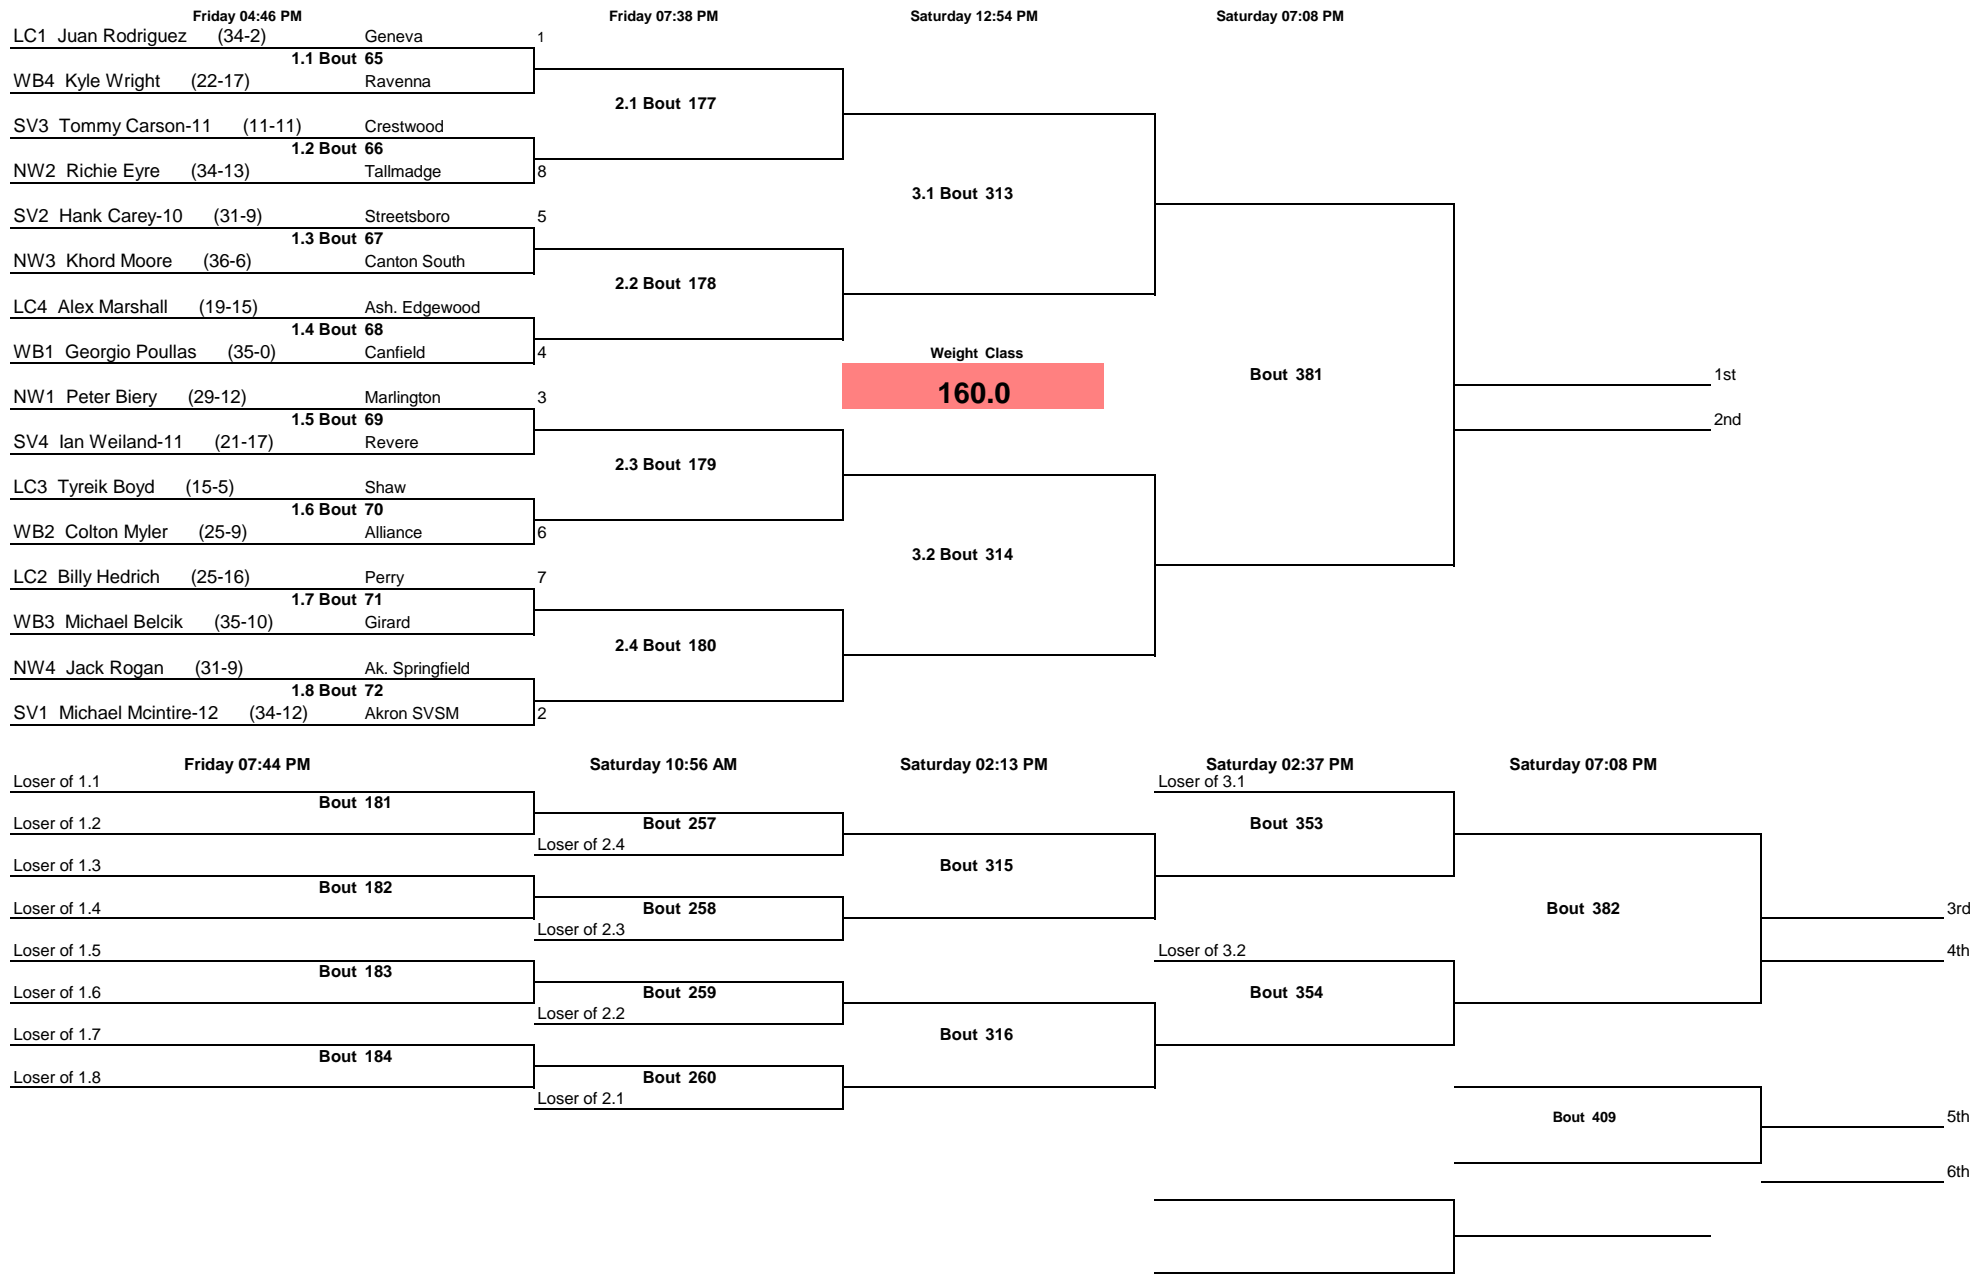

Note: All TIMES are ESTIMATES ONLY

OHSAA Alliance D2 District 2017

Note: All TIMES are ESTIMATES ONLY

OHSAA Alliance D2 District 2017

Note: All TIMES are ESTIMATES ONLY

OHSAA Alliance D2 District 2017

Note: All TIMES are ESTIMATES ONLY