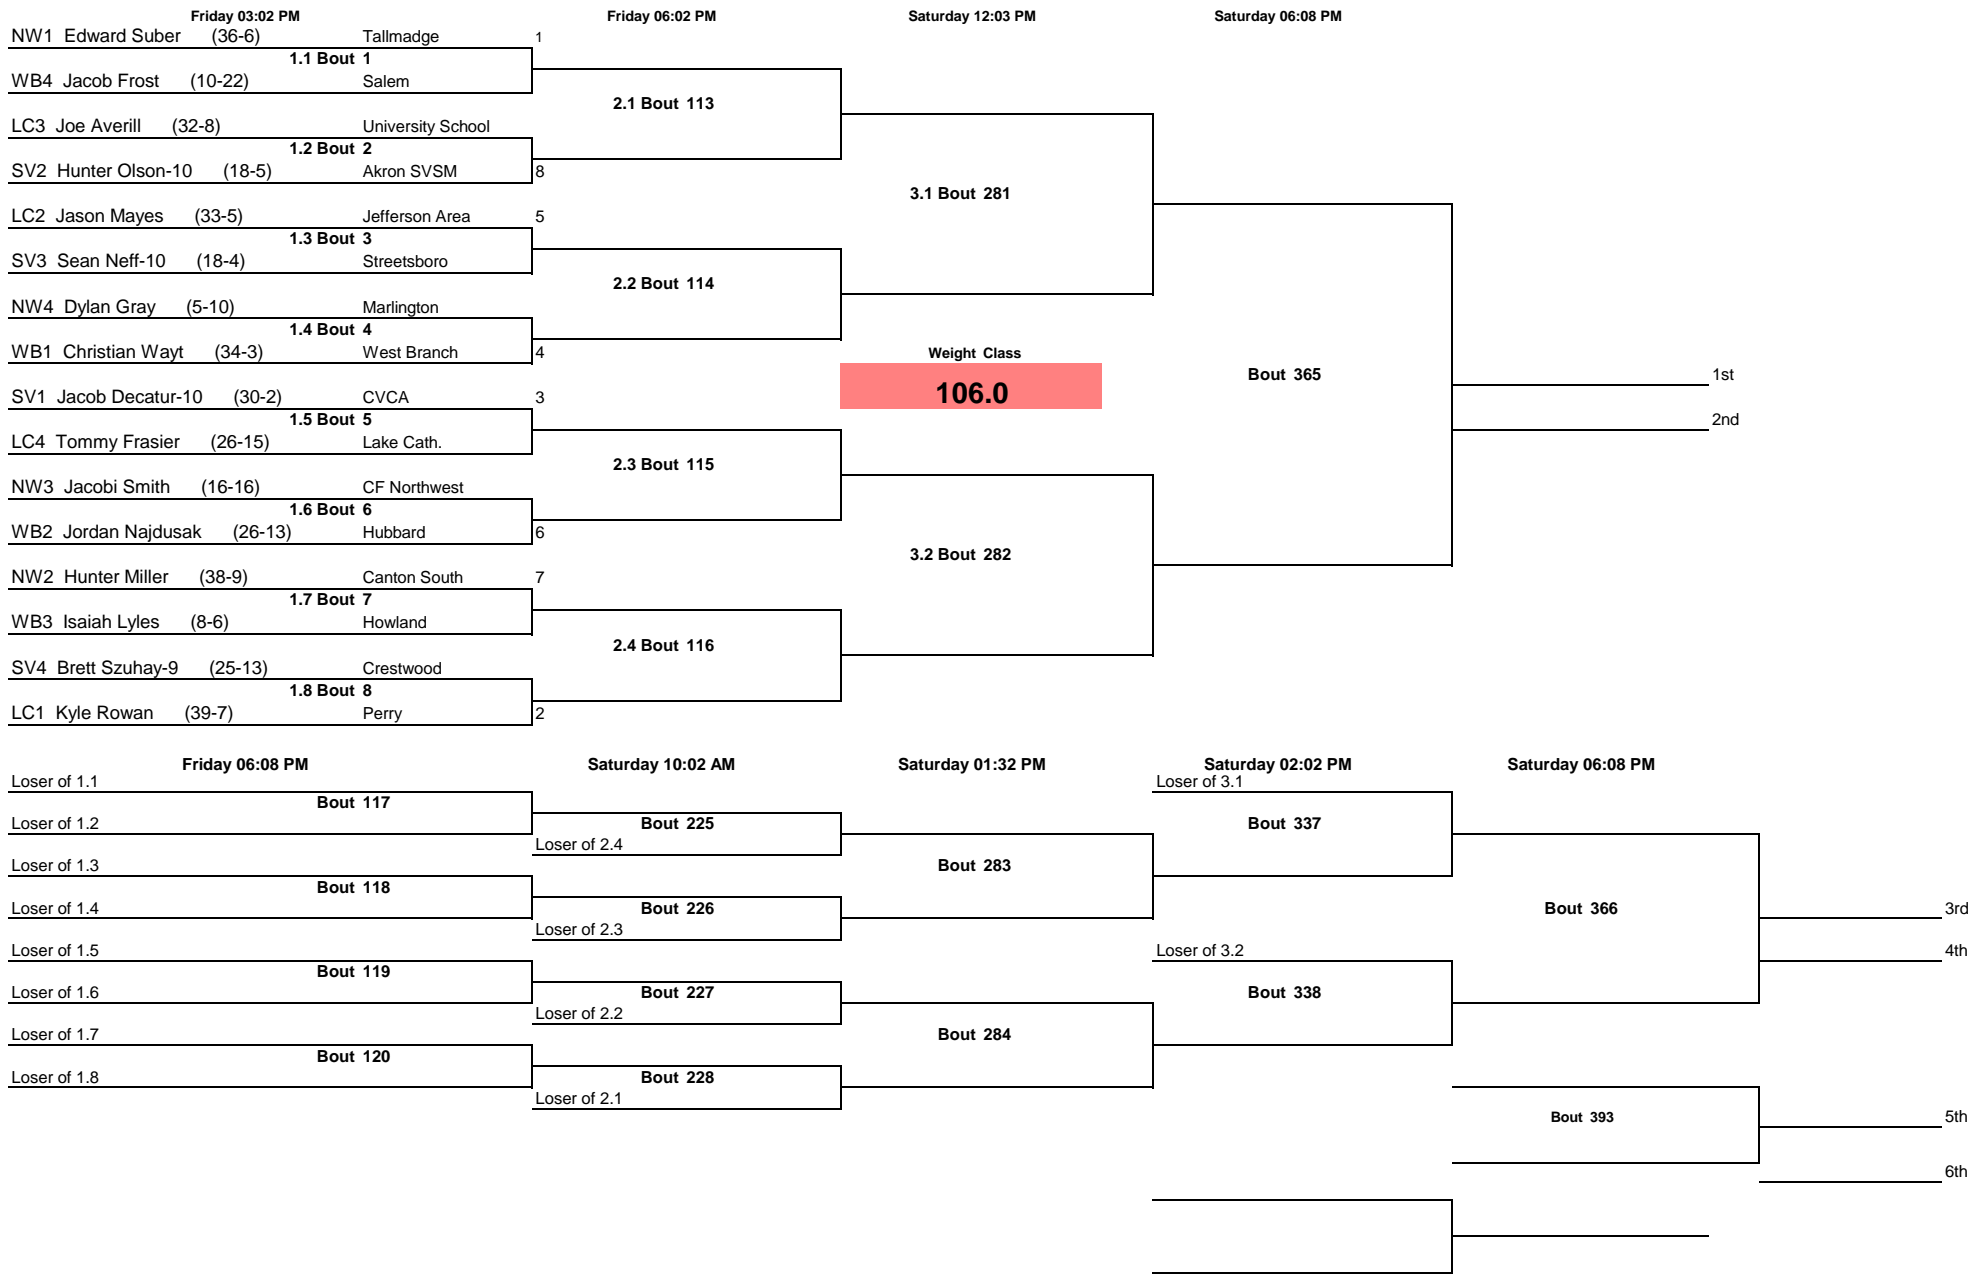

Note: All TIMES are ESTIMATES ONLY

OHSAA Alliance D2 District 2017

Note: All TIMES are ESTIMATES ONLY

OHSAA Alliance D2 District 2017

Note: All TIMES are ESTIMATES ONLY

OHSAA Alliance D2 District 2017

Note: All TIMES are ESTIMATES ONLY