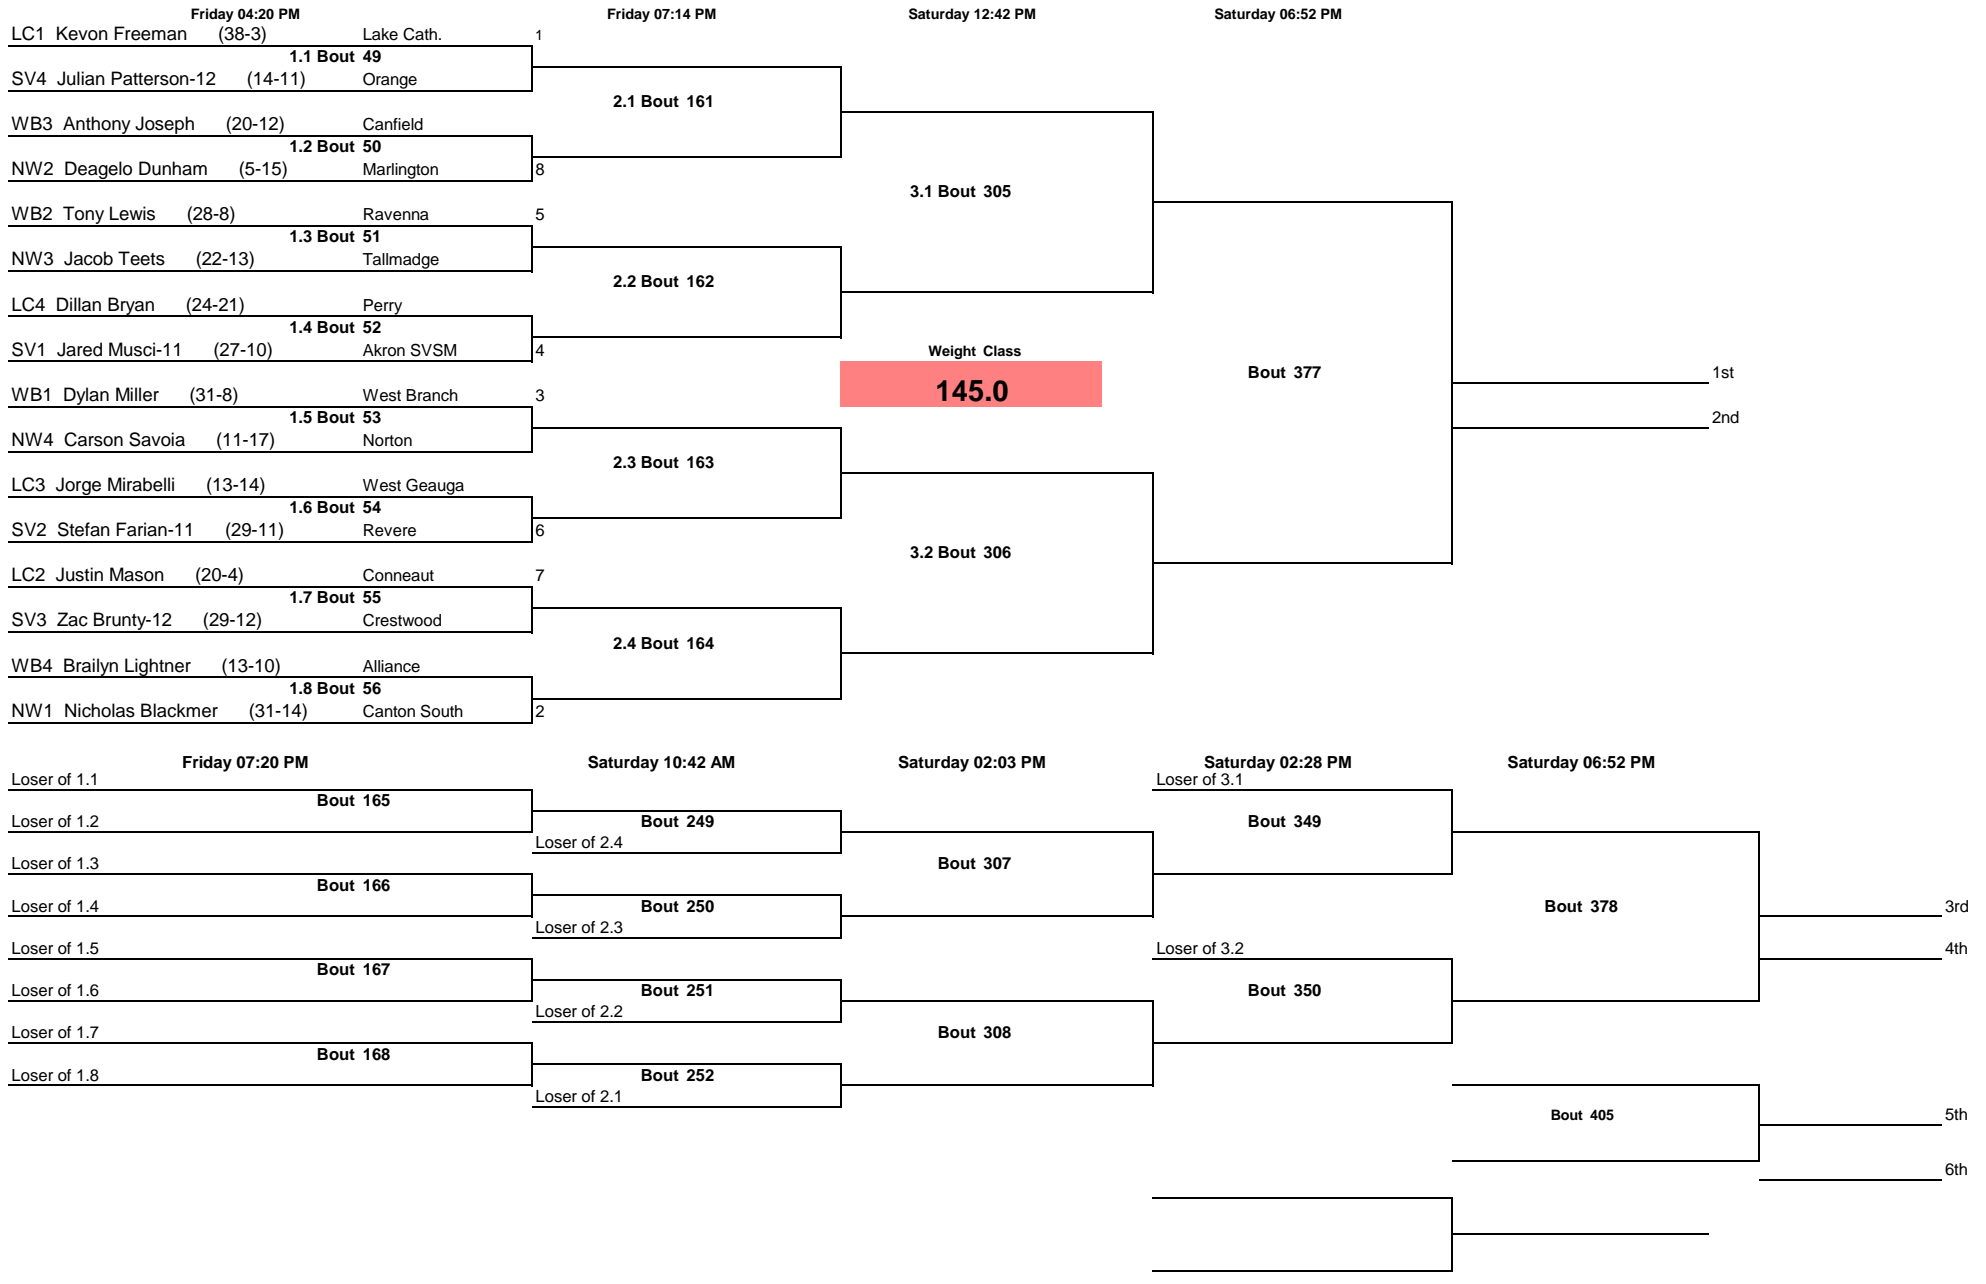

OHSAA Alliance D2 District 2017

Note: All TIMES are ESTIMATES ONLY

OHSAA Alliance D2 District 2017

Note: All TIMES are ESTIMATES ONLY

OHSAA Alliance D2 District 2017

Note: All TIMES are ESTIMATES ONLY

OHSAA Alliance D2 District 2017