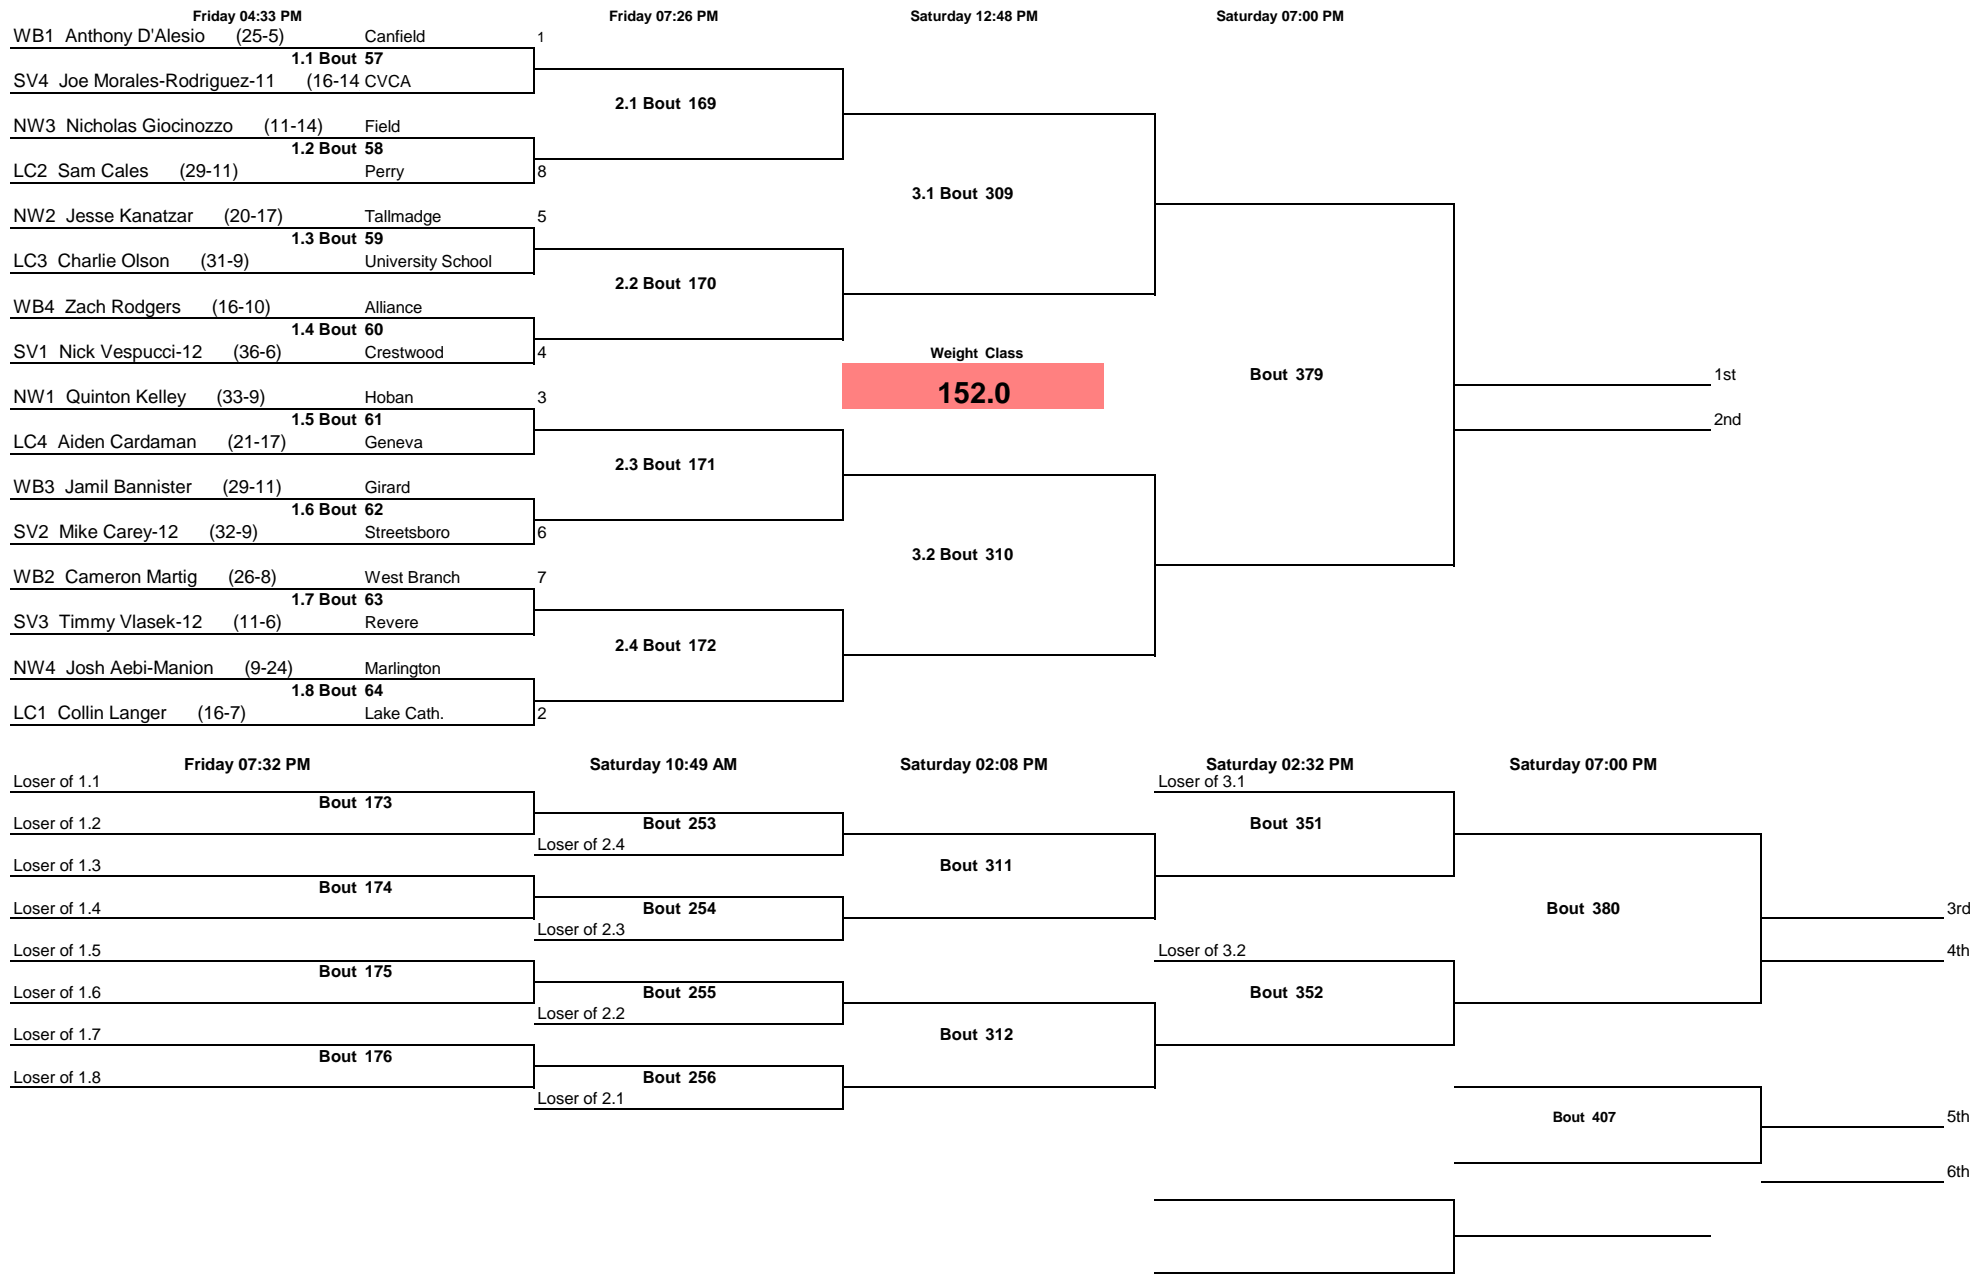

Note: All TIMES are ESTIMATES ONLY

OHSAA Alliance D2 District 2017