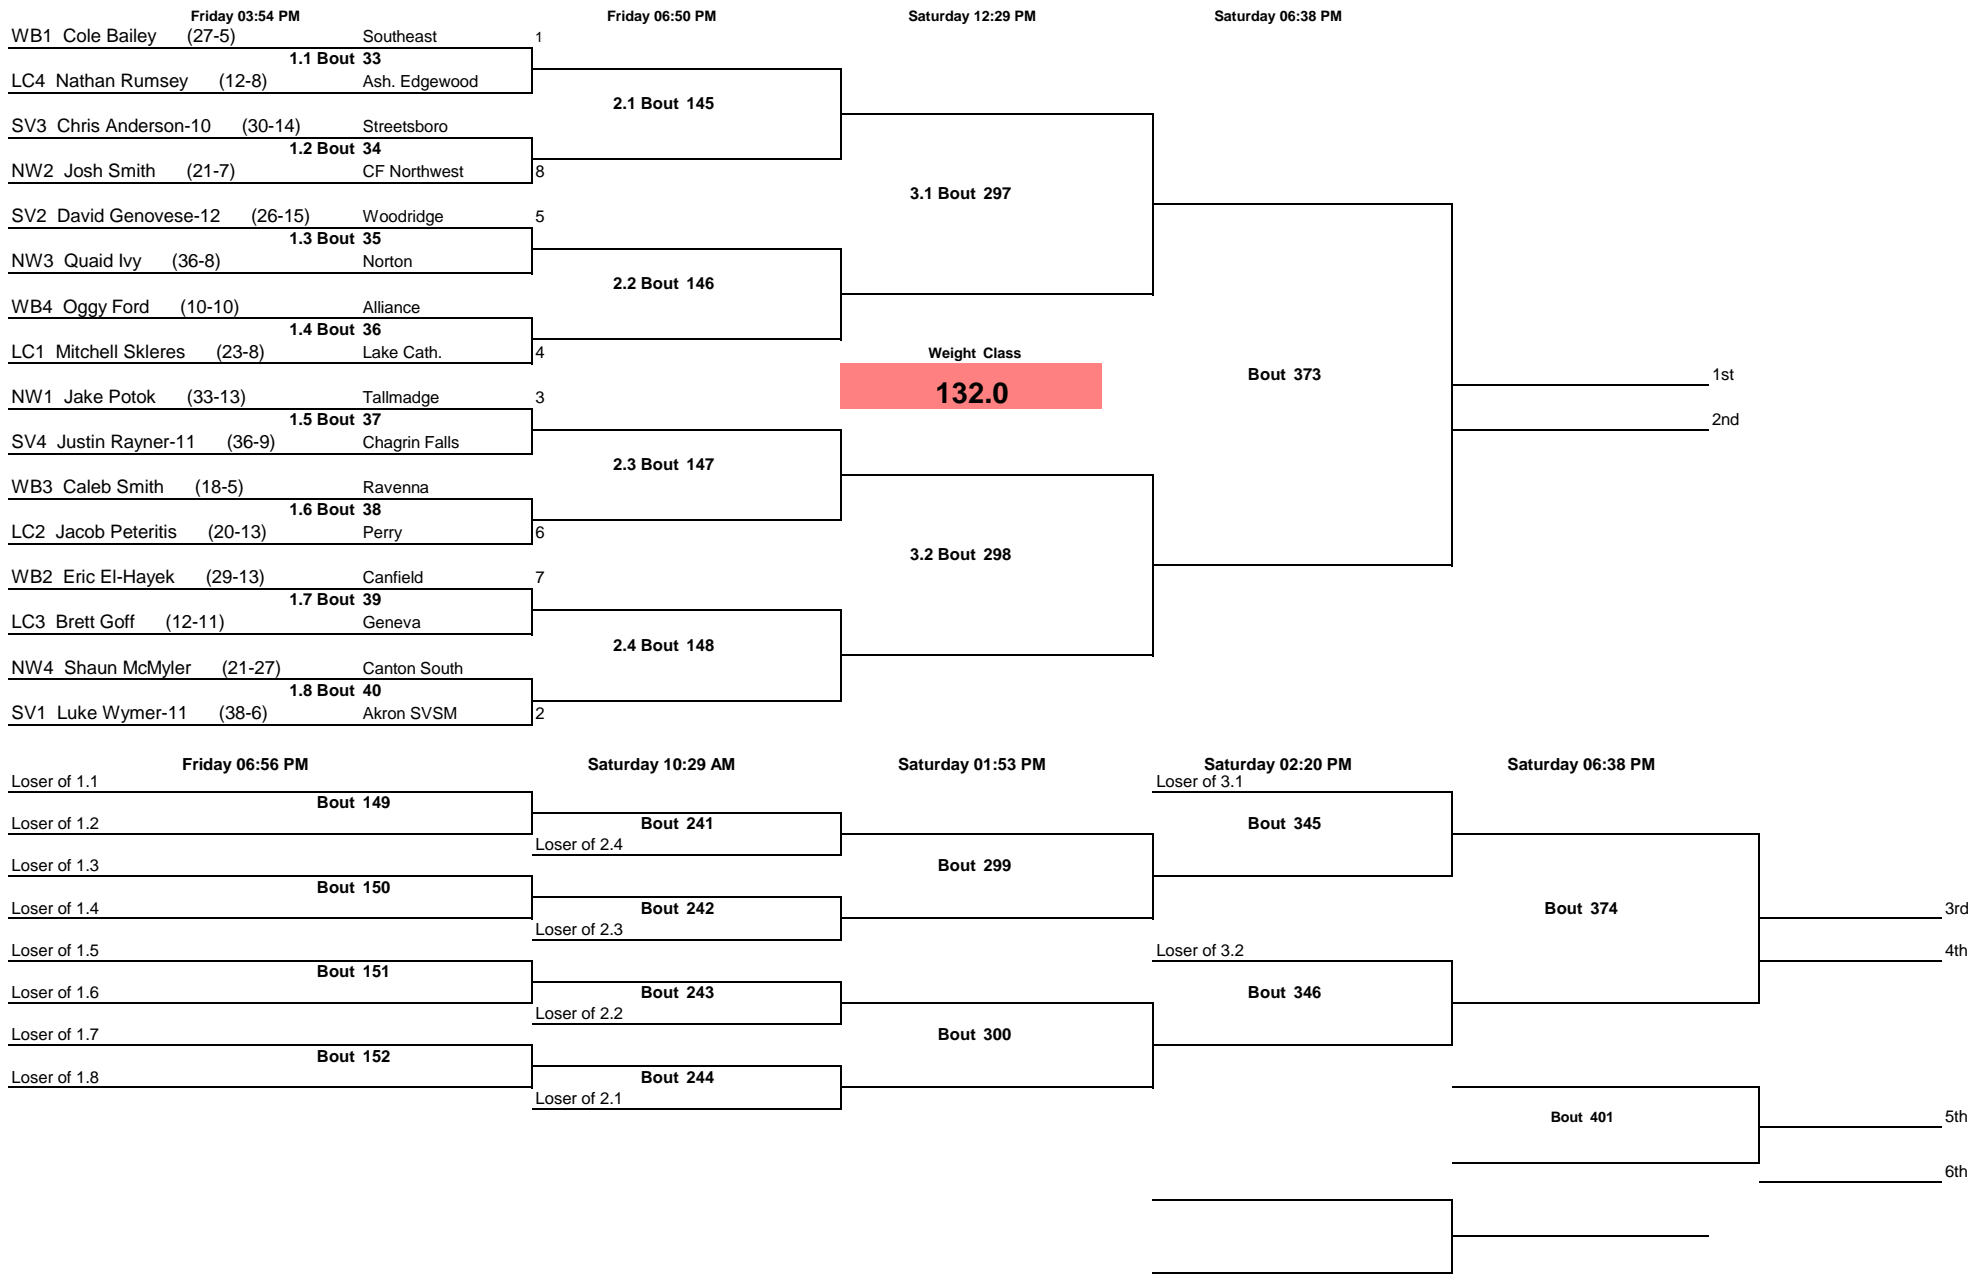

Note: All TIMES are ESTIMATES ONLY

OHSAA Alliance D2 District 2017