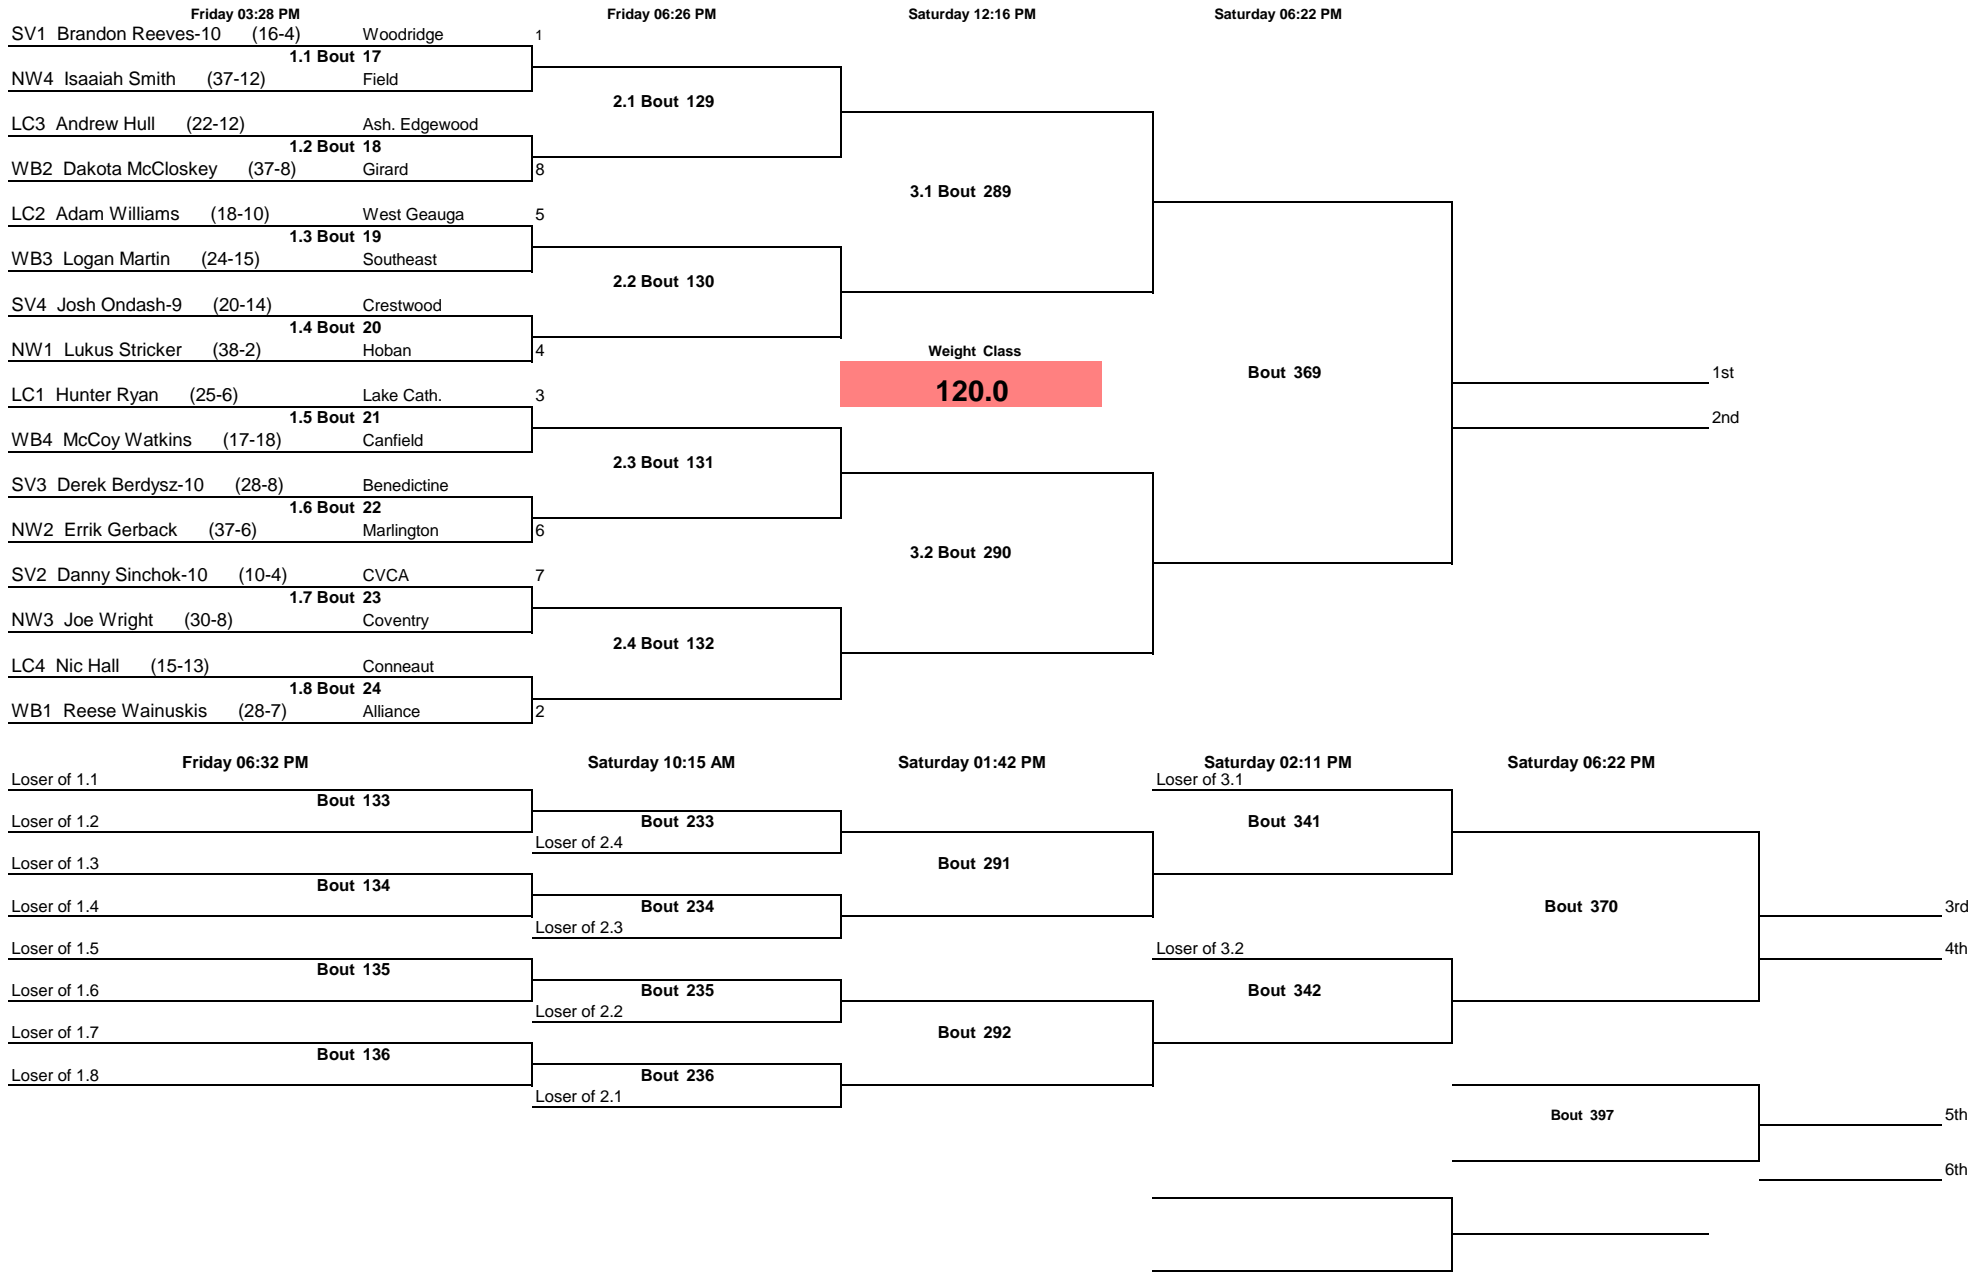

Note: All TIMES are ESTIMATES ONLY

OHSAA Alliance D2 District 2017

Note: All TIMES are ESTIMATES ONLY

OHSAA Alliance D2 District 2017

Note: All TIMES are ESTIMATES ONLY

OHSAA Alliance D2 District 2017

Note: All TIMES are ESTIMATES ONLY