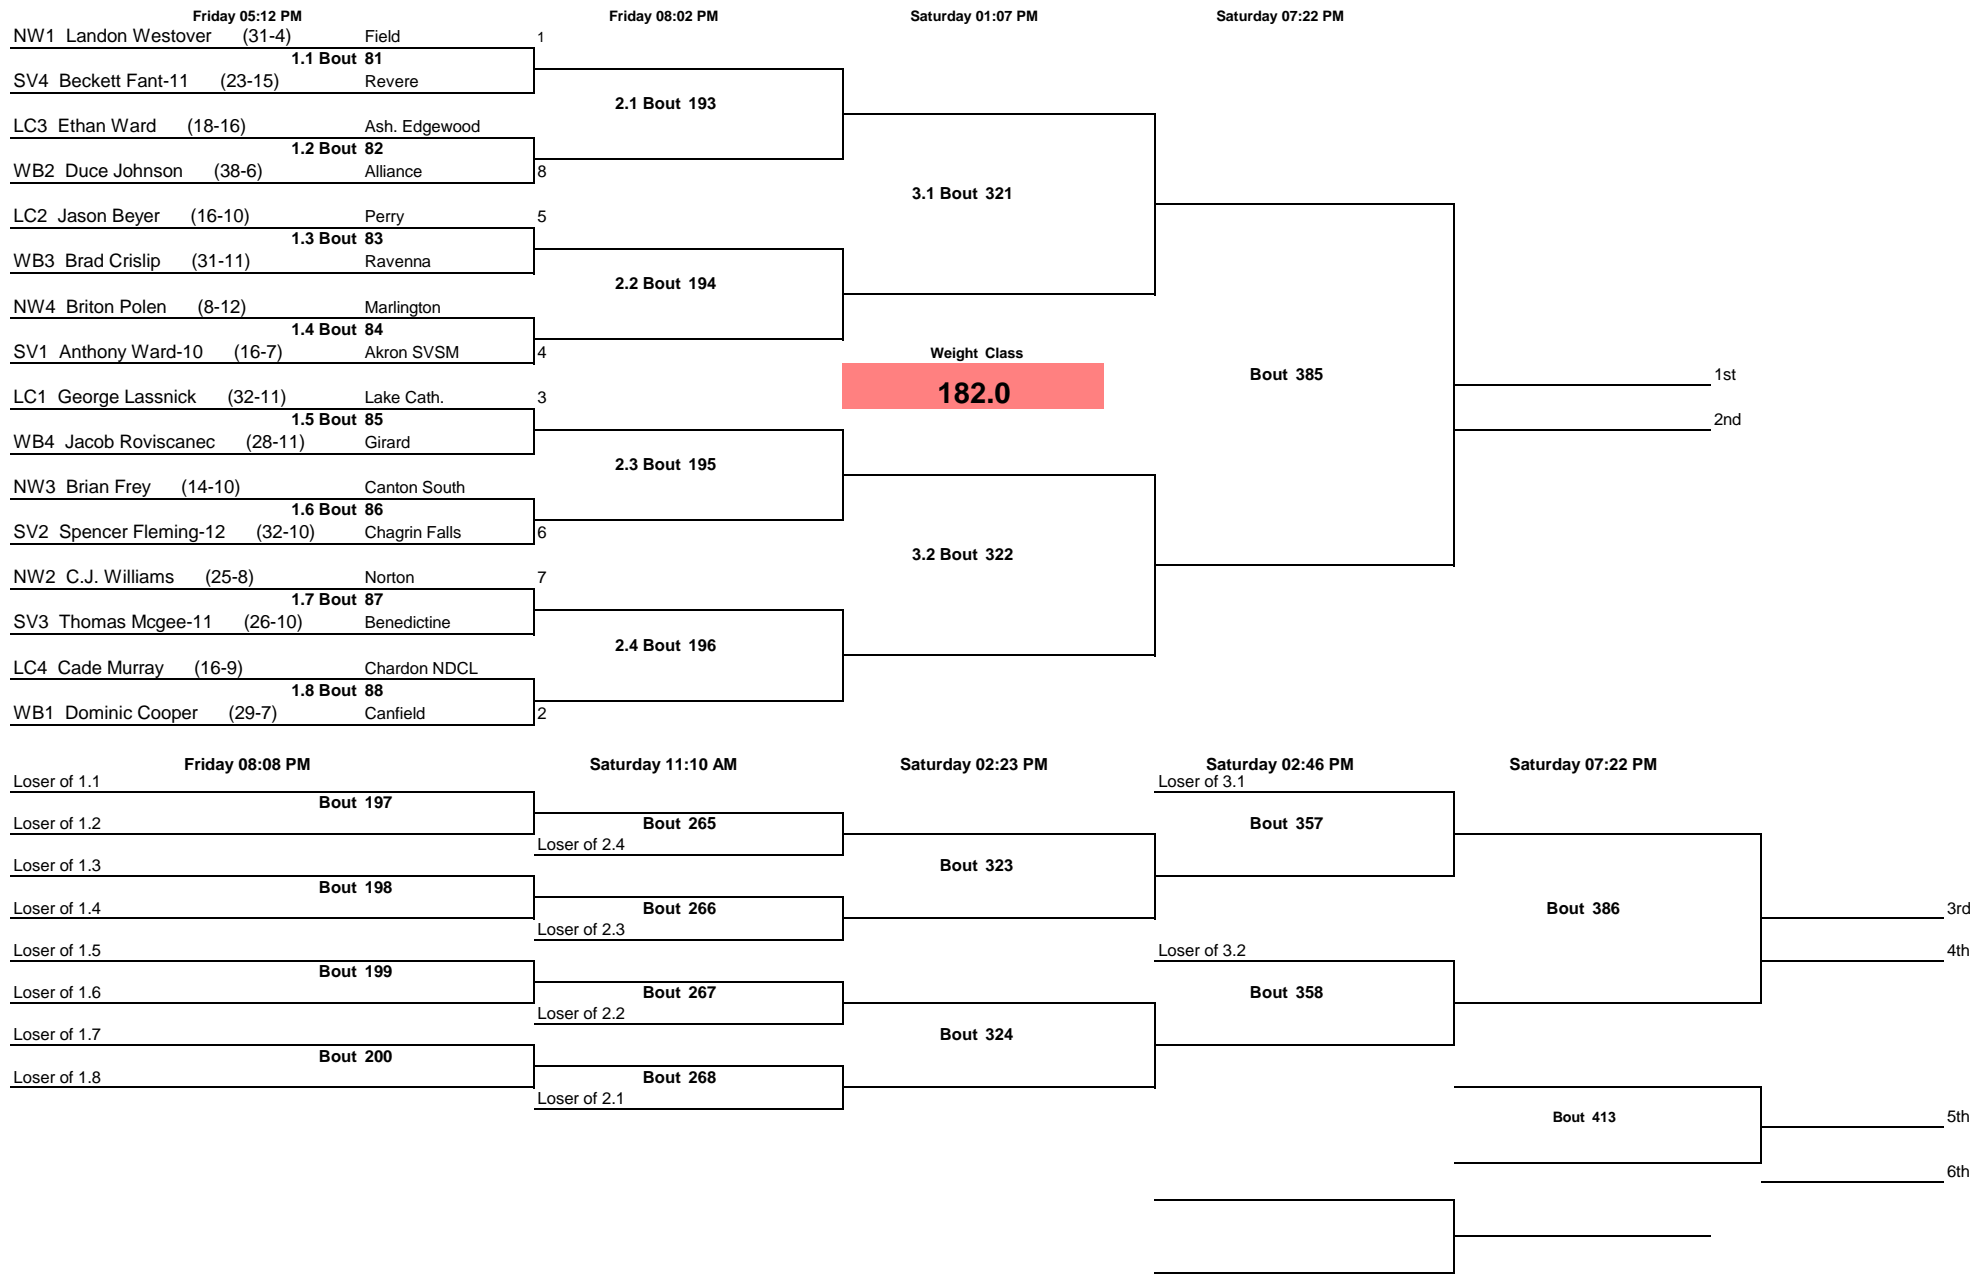

Note: All TIMES are ESTIMATES ONLY

OHSAA Alliance D2 District 2017