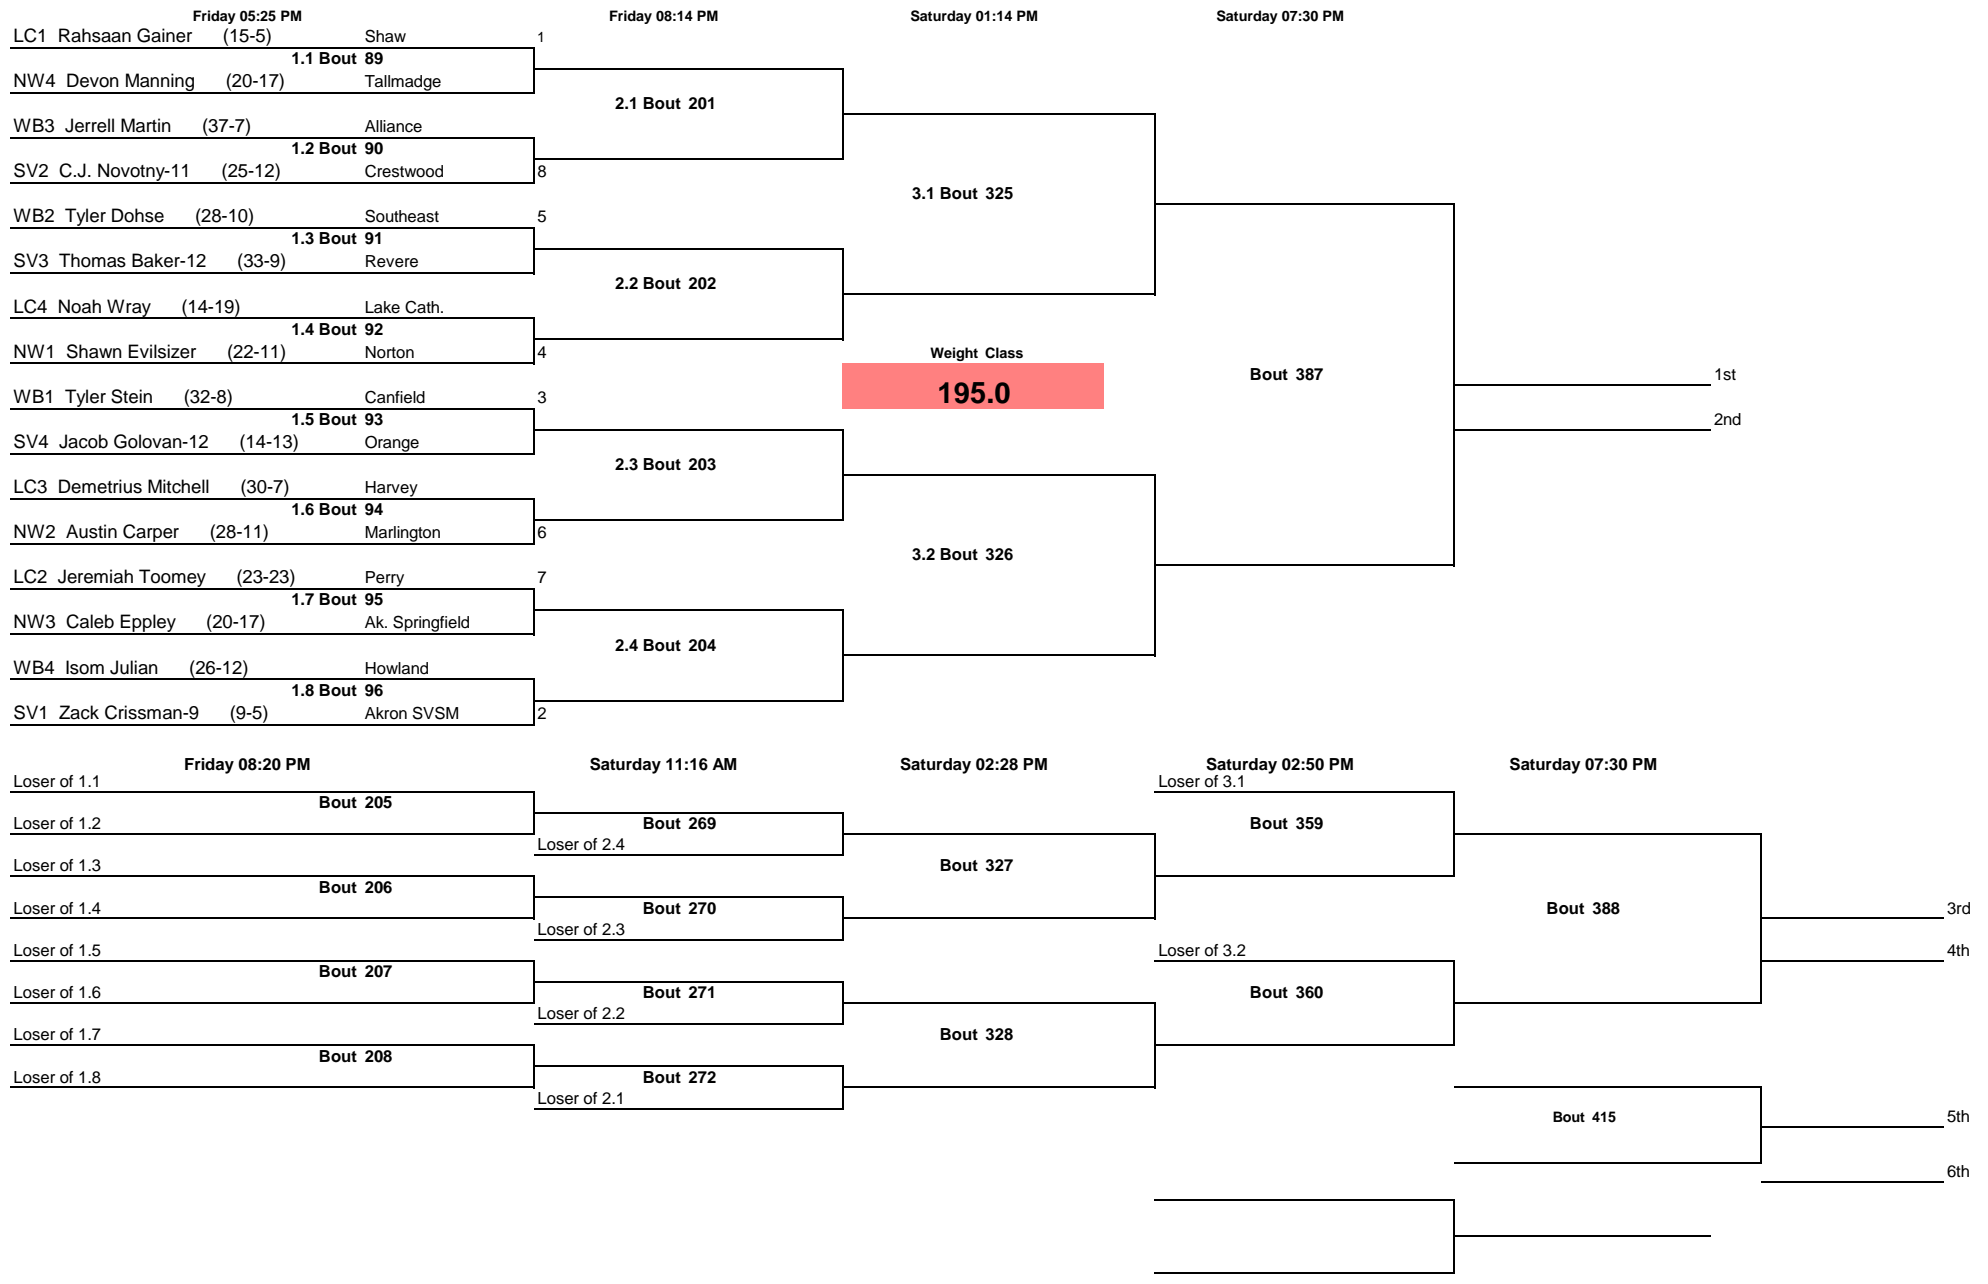

Note: All TIMES are ESTIMATES ONLY

OHSAA Alliance D2 District 2017