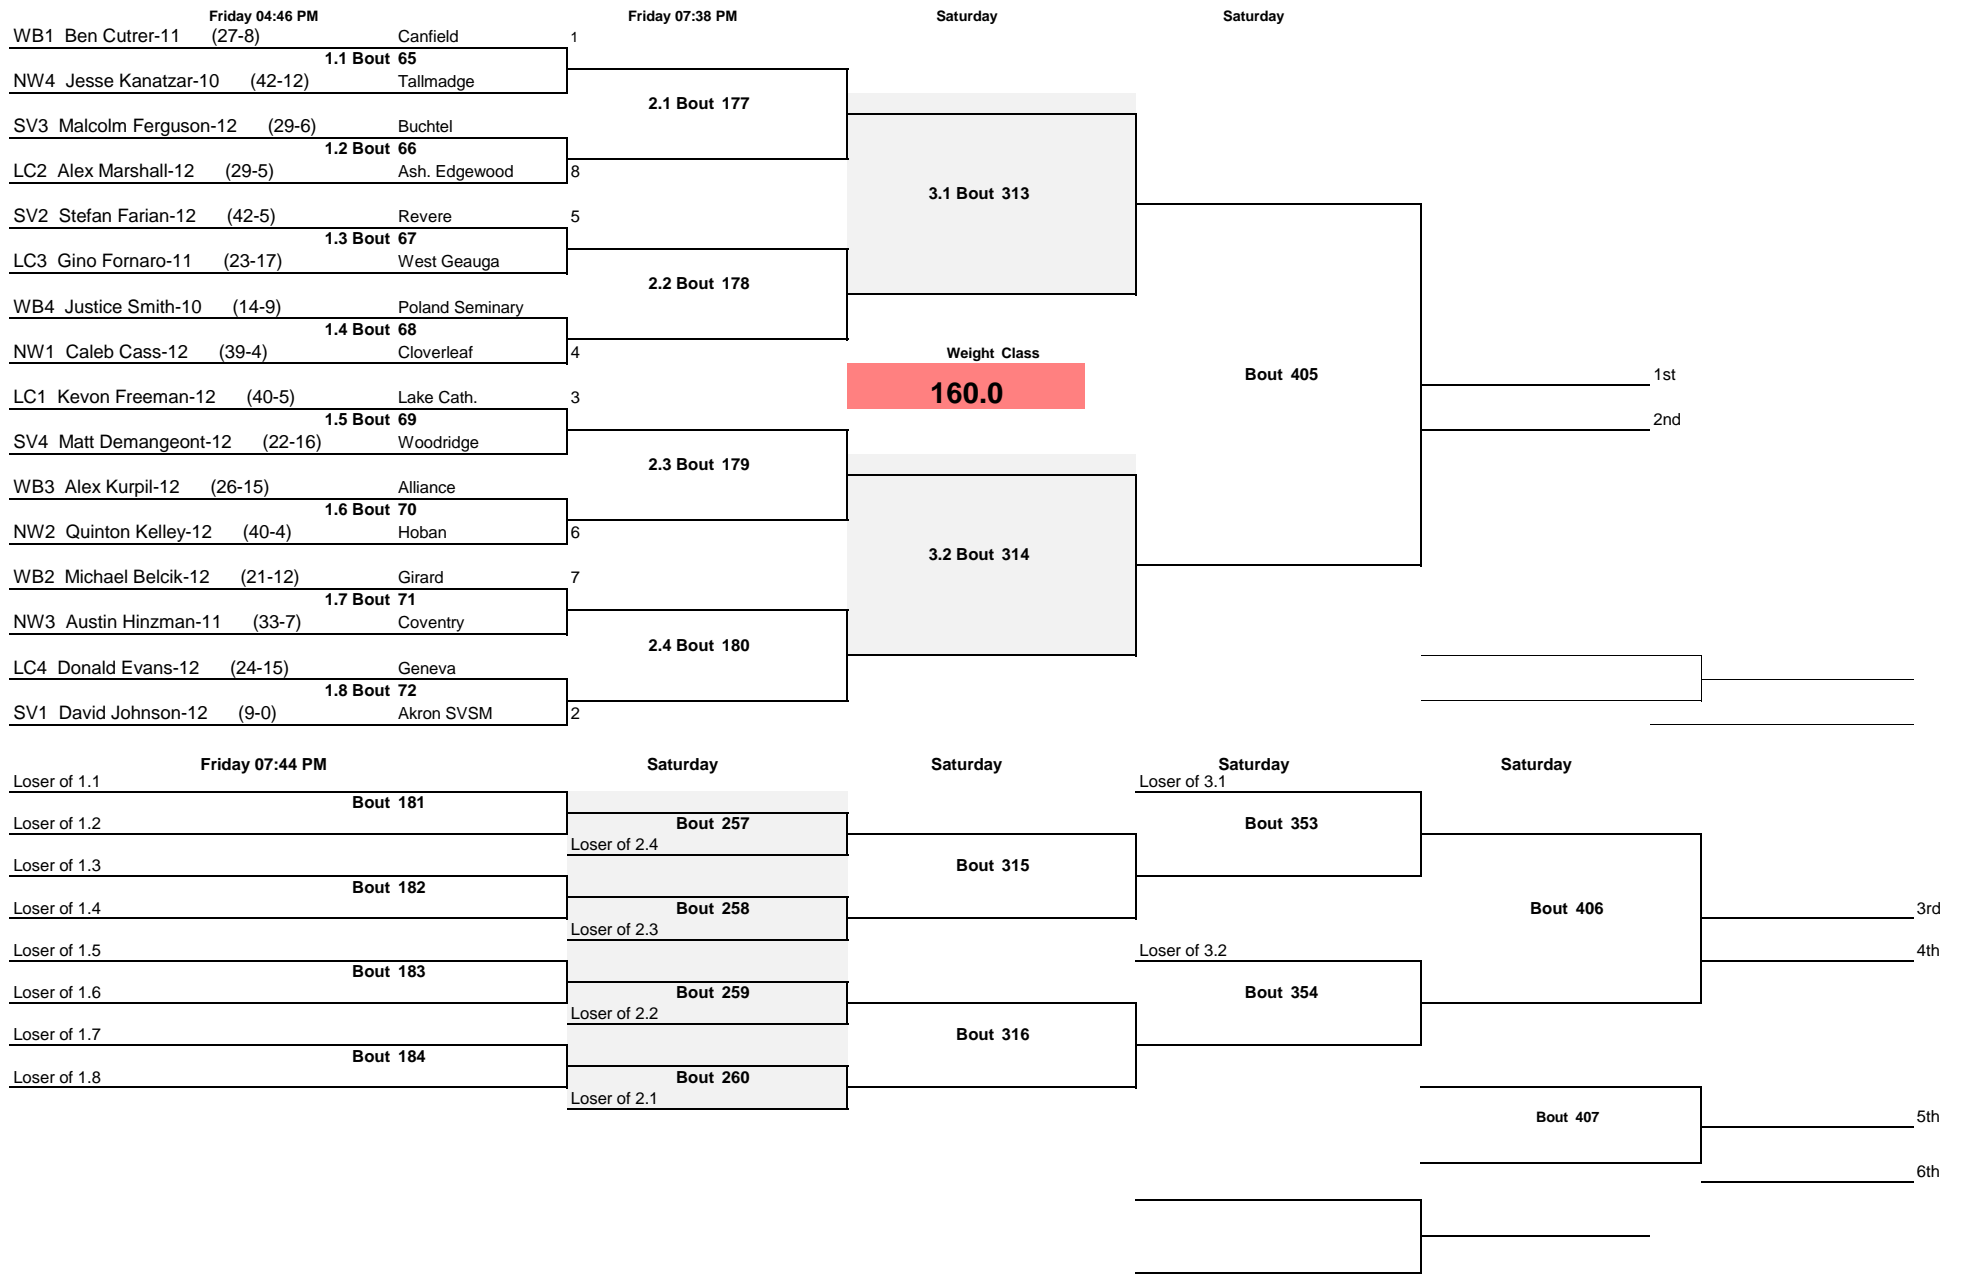

Note: All TIMES are ESTIMATES ONLY

OHSAA Alliance D2 District 2018

Note: All TIMES are ESTIMATES ONLY

OHSAA Alliance D2 District 2018

Note: All TIMES are ESTIMATES ONLY

OHSAA Alliance D2 District 2018