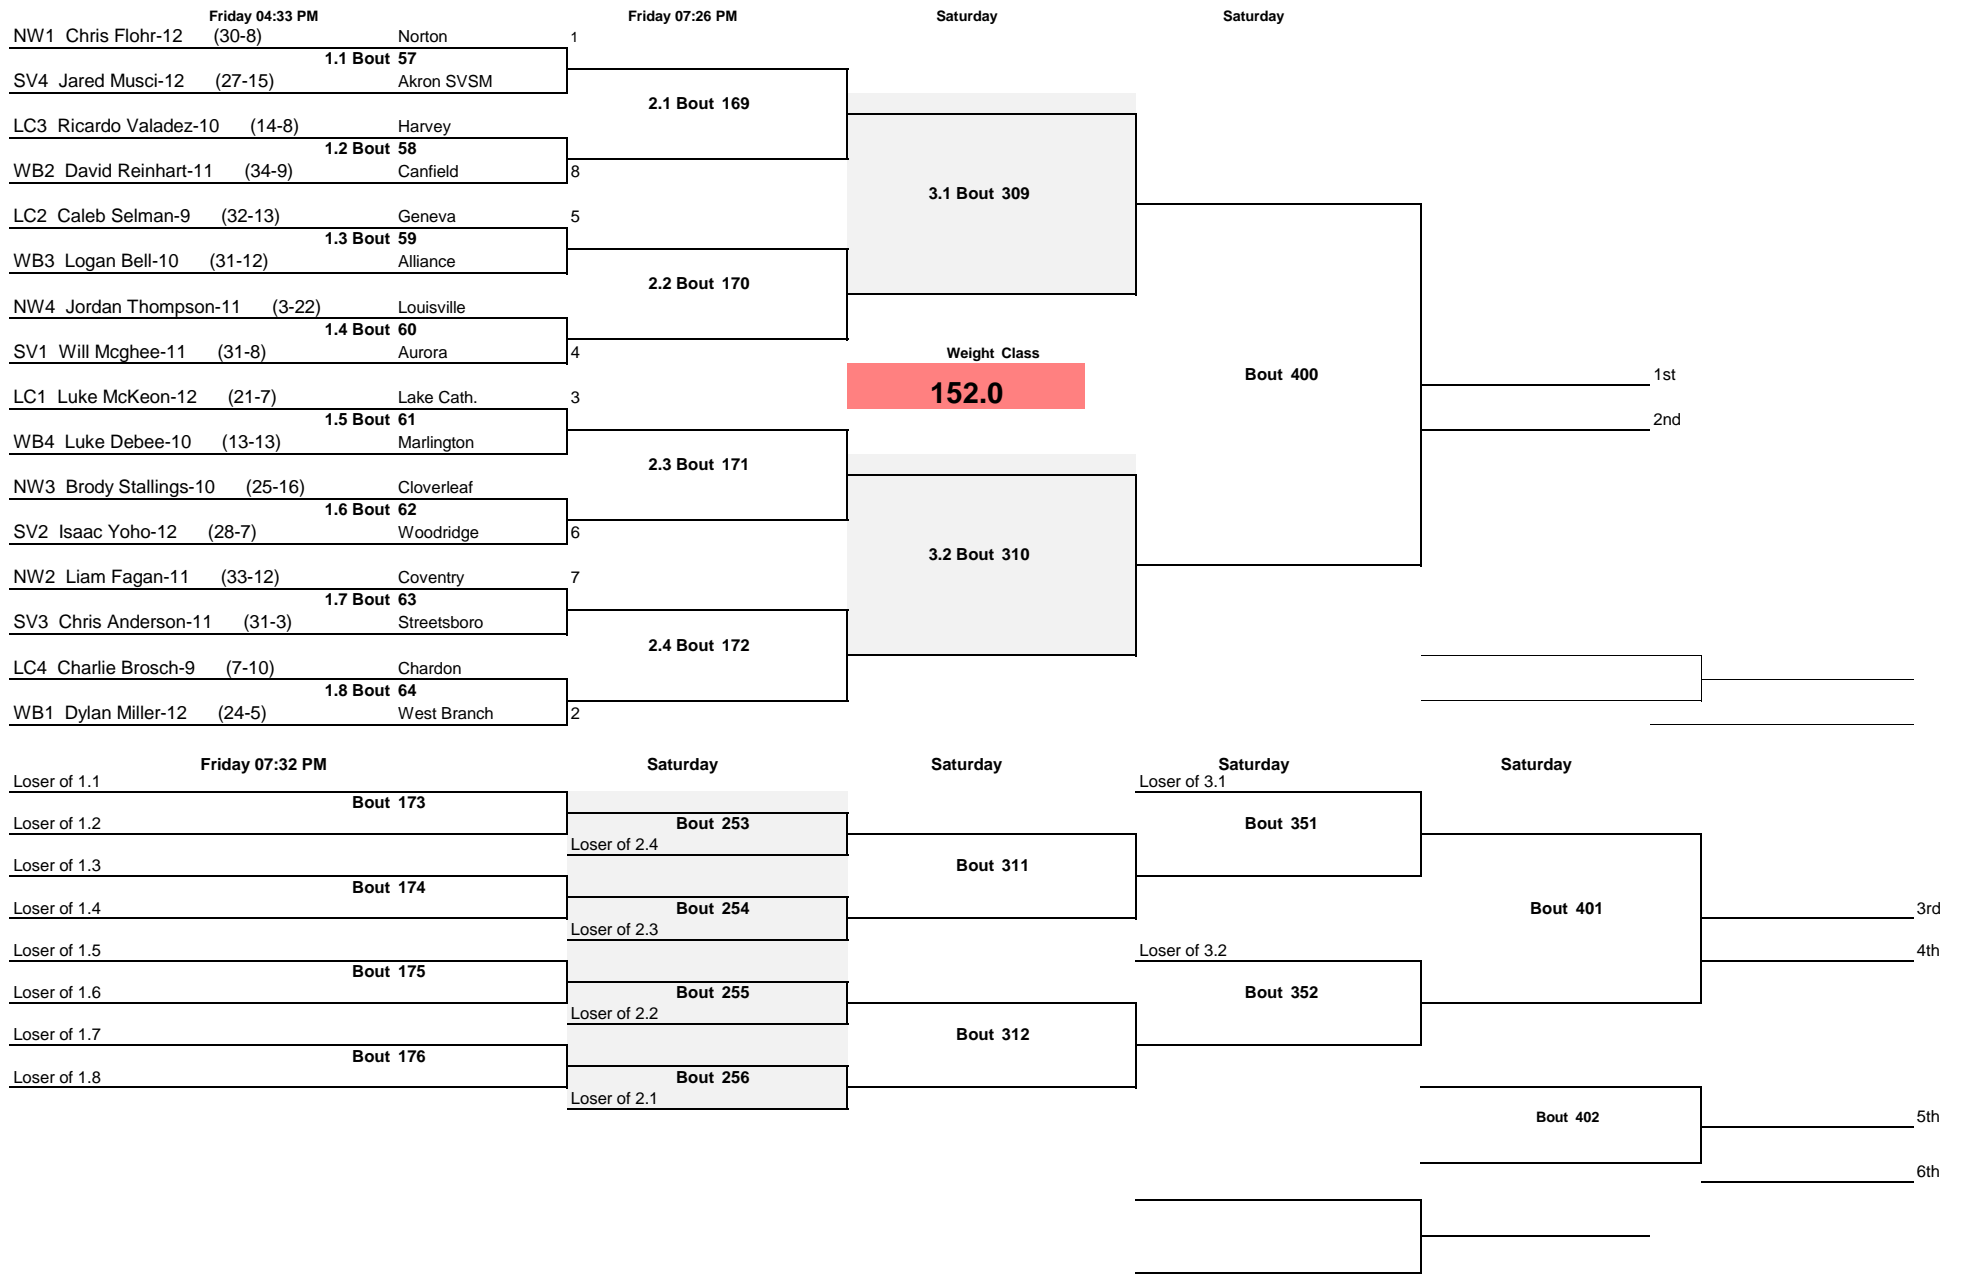

Note: All TIMES are ESTIMATES ONLY

OHSAA Alliance D2 District 2018

Note: All TIMES are ESTIMATES ONLY

OHSAA Alliance D2 District 2018

Note: All TIMES are ESTIMATES ONLY

OHSAA Alliance D2 District 2018