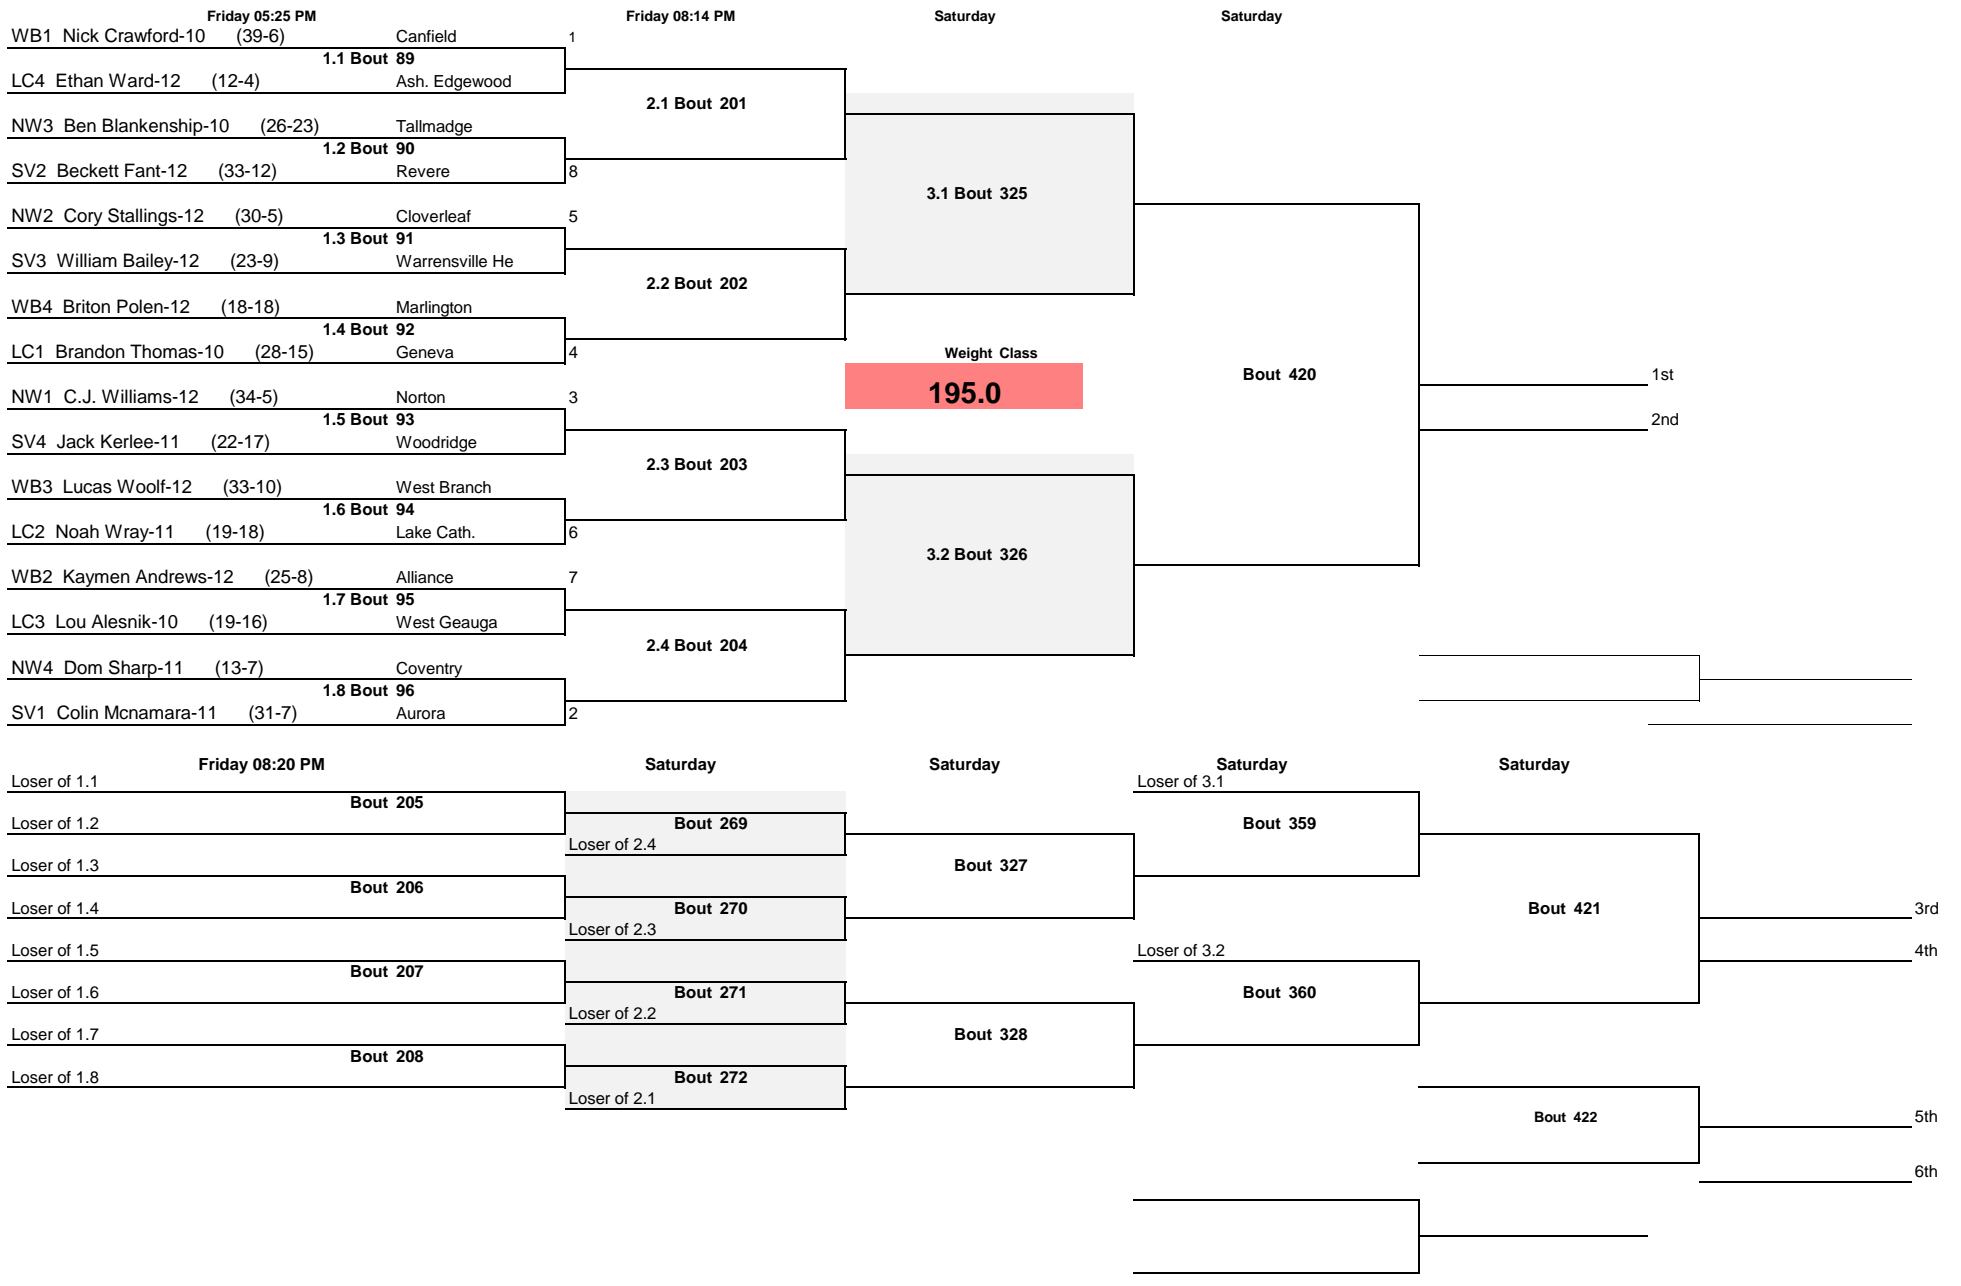

Note: All TIMES are ESTIMATES ONLY

OHSAA Alliance D2 District 2018

Note: All TIMES are ESTIMATES ONLY

OHSAA Alliance D2 District 2018

Note: All TIMES are ESTIMATES ONLY

OHSAA Alliance D2 District 2018