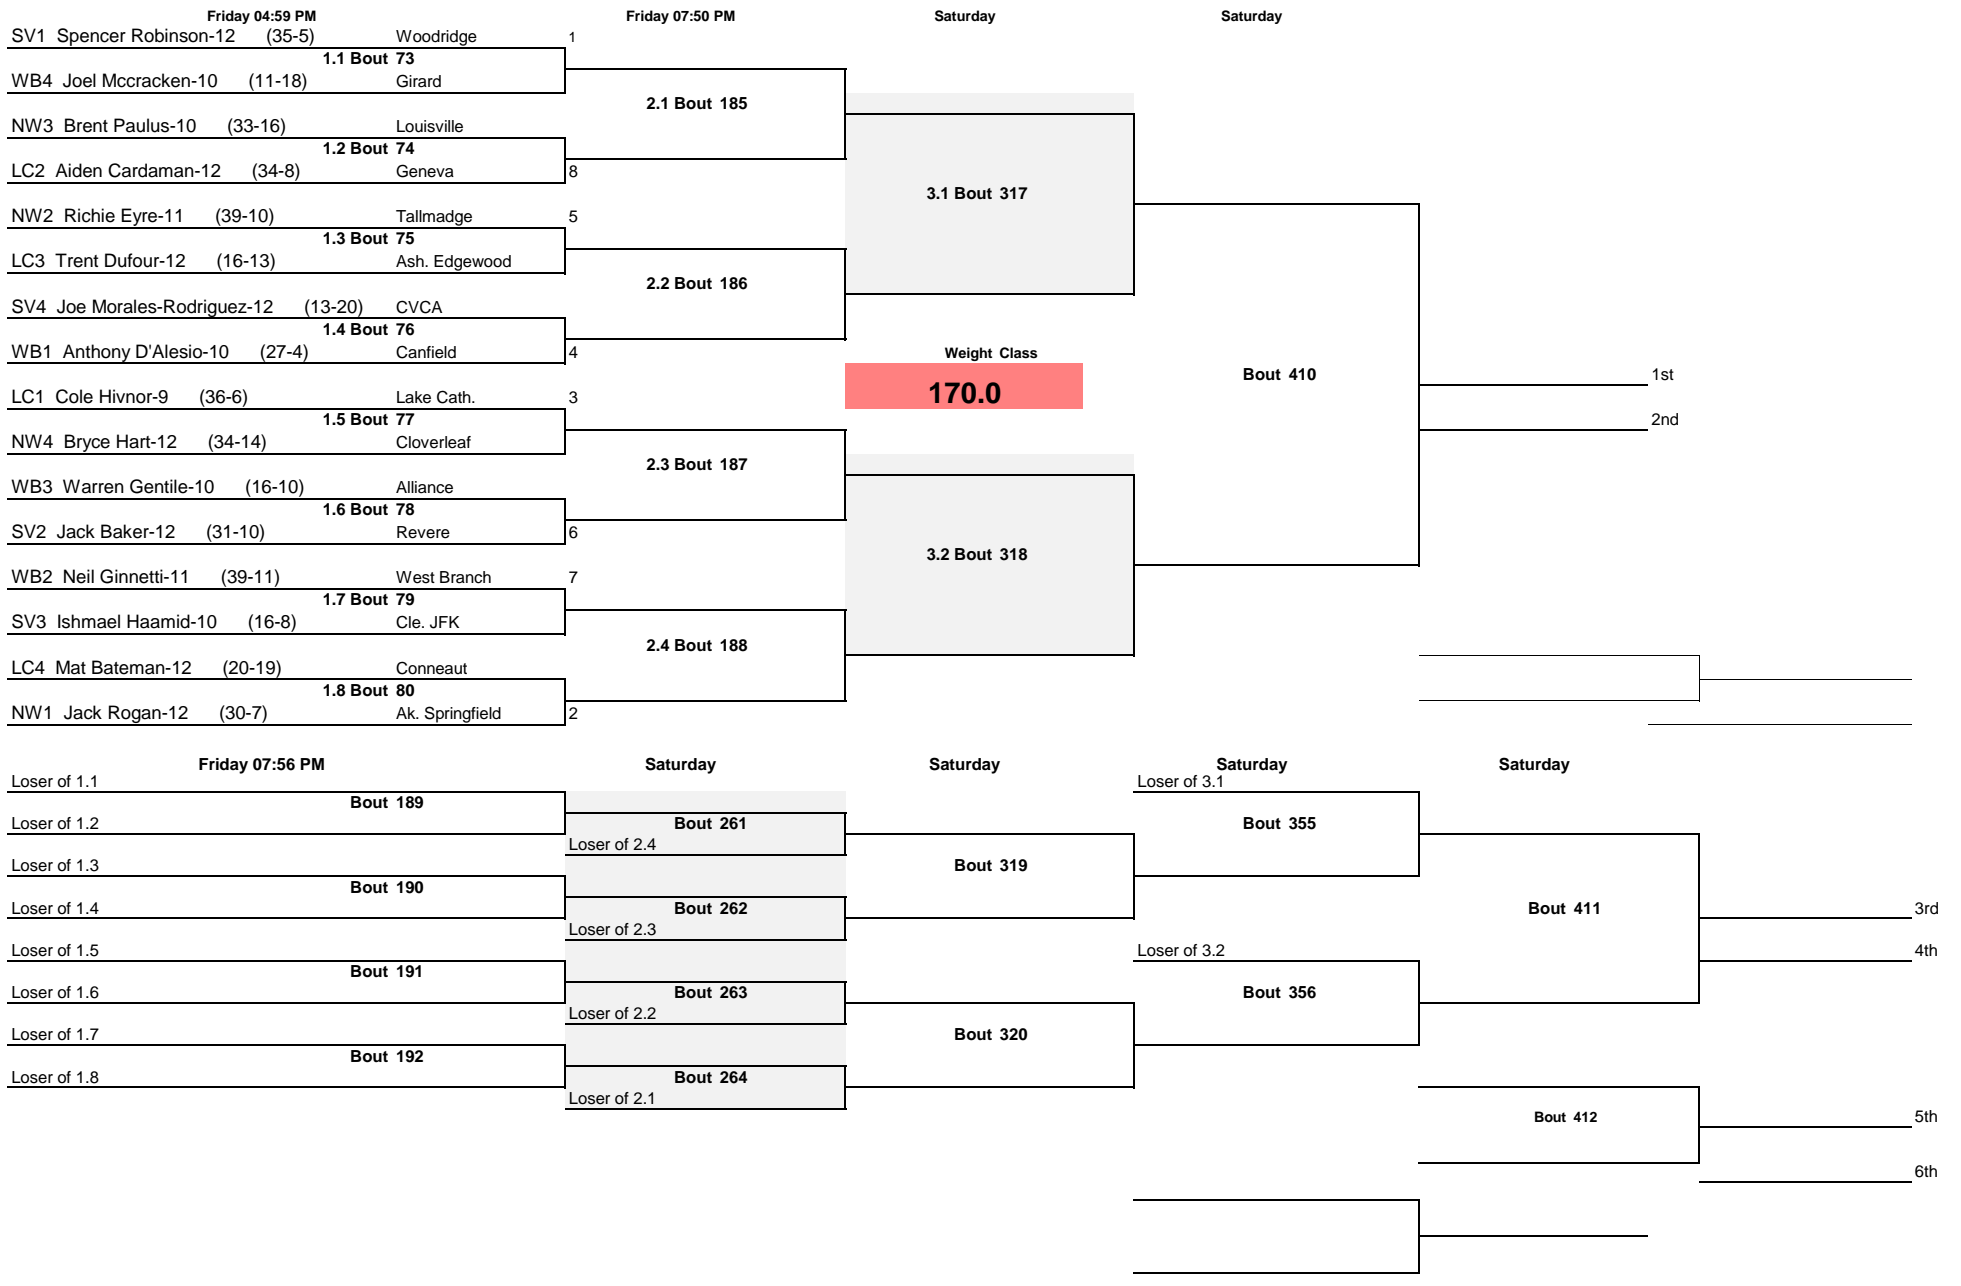

Note: All TIMES are ESTIMATES ONLY

OHSAA Alliance D2 District 2018

Note: All TIMES are ESTIMATES ONLY

OHSAA Alliance D2 District 2018

Note: All TIMES are ESTIMATES ONLY

OHSAA Alliance D2 District 2018