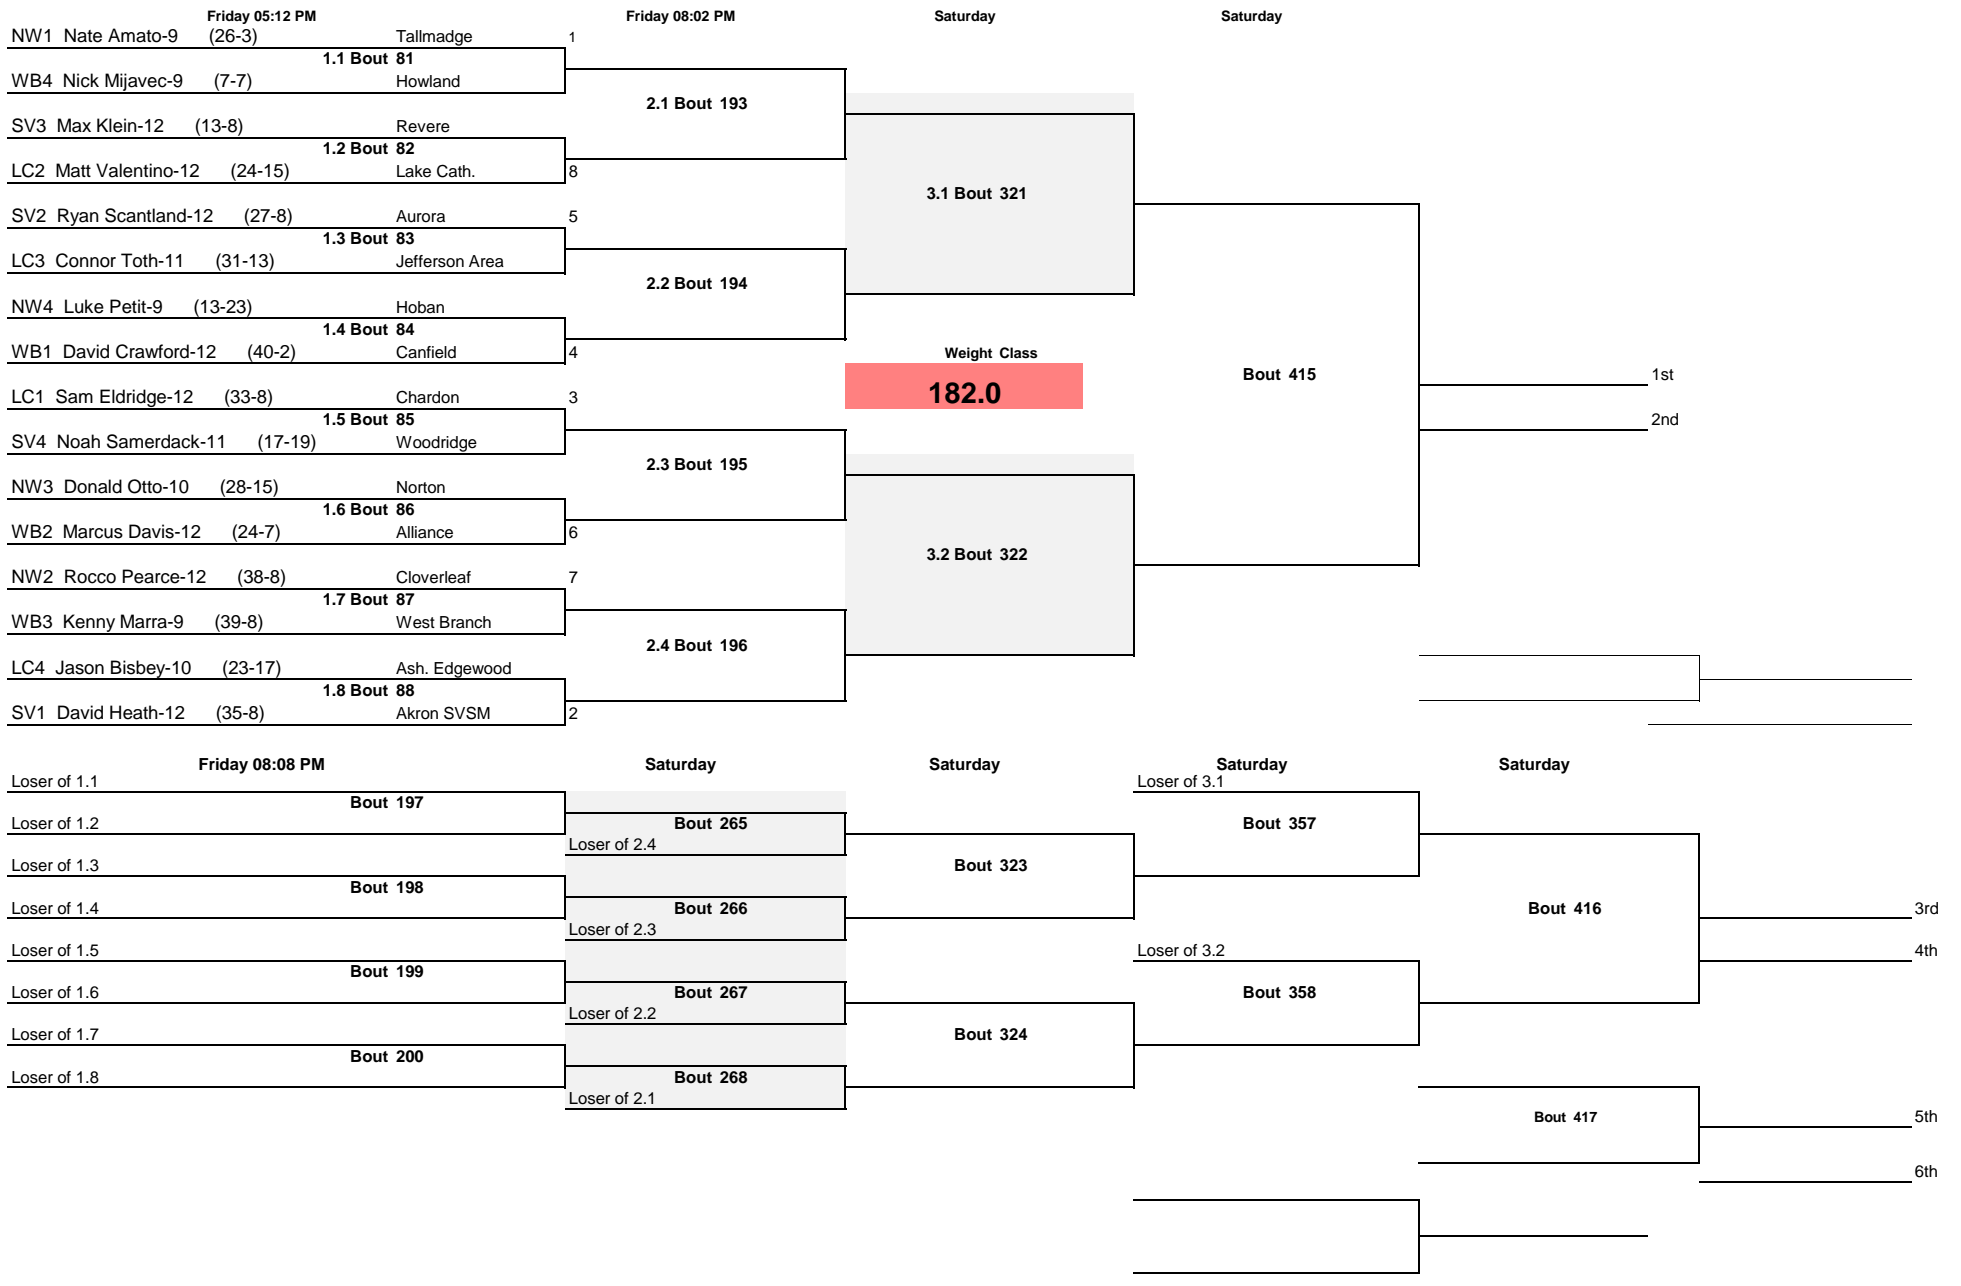

Note: All TIMES are ESTIMATES ONLY

OHSAA Alliance D2 District 2018

Note: All TIMES are ESTIMATES ONLY

OHSAA Alliance D2 District 2018

Note: All TIMES are ESTIMATES ONLY

OHSAA Alliance D2 District 2018