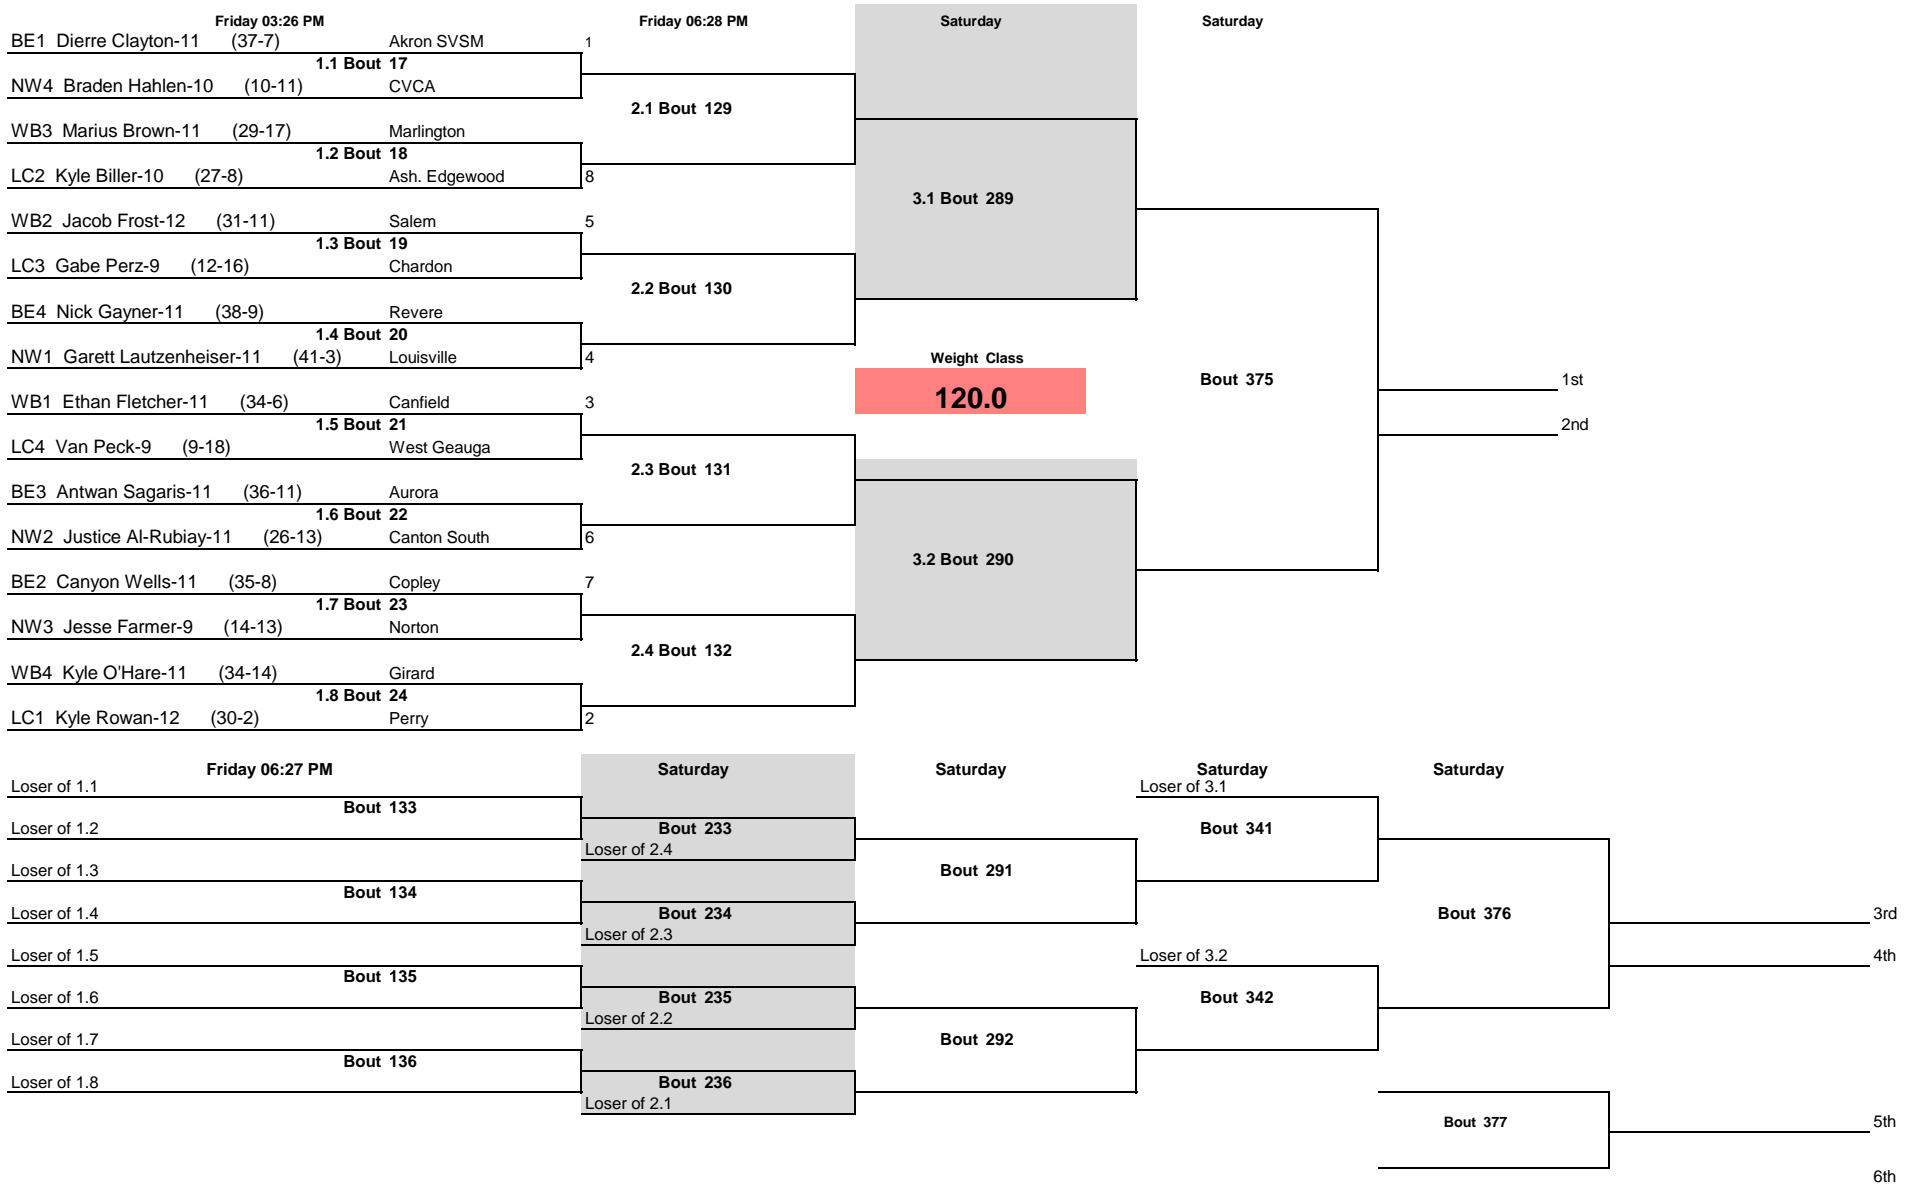

Note: All TIMES are ESTIMATES ONLY

OHSAA D2 District 2020

Note: All TIMES are ESTIMATES ONLY

OHSAA D2 District 2020

Note: All TIMES are ESTIMATES ONLY

OHSAA D2 District 2020

Note: All TIMES are ESTIMATES ONLY