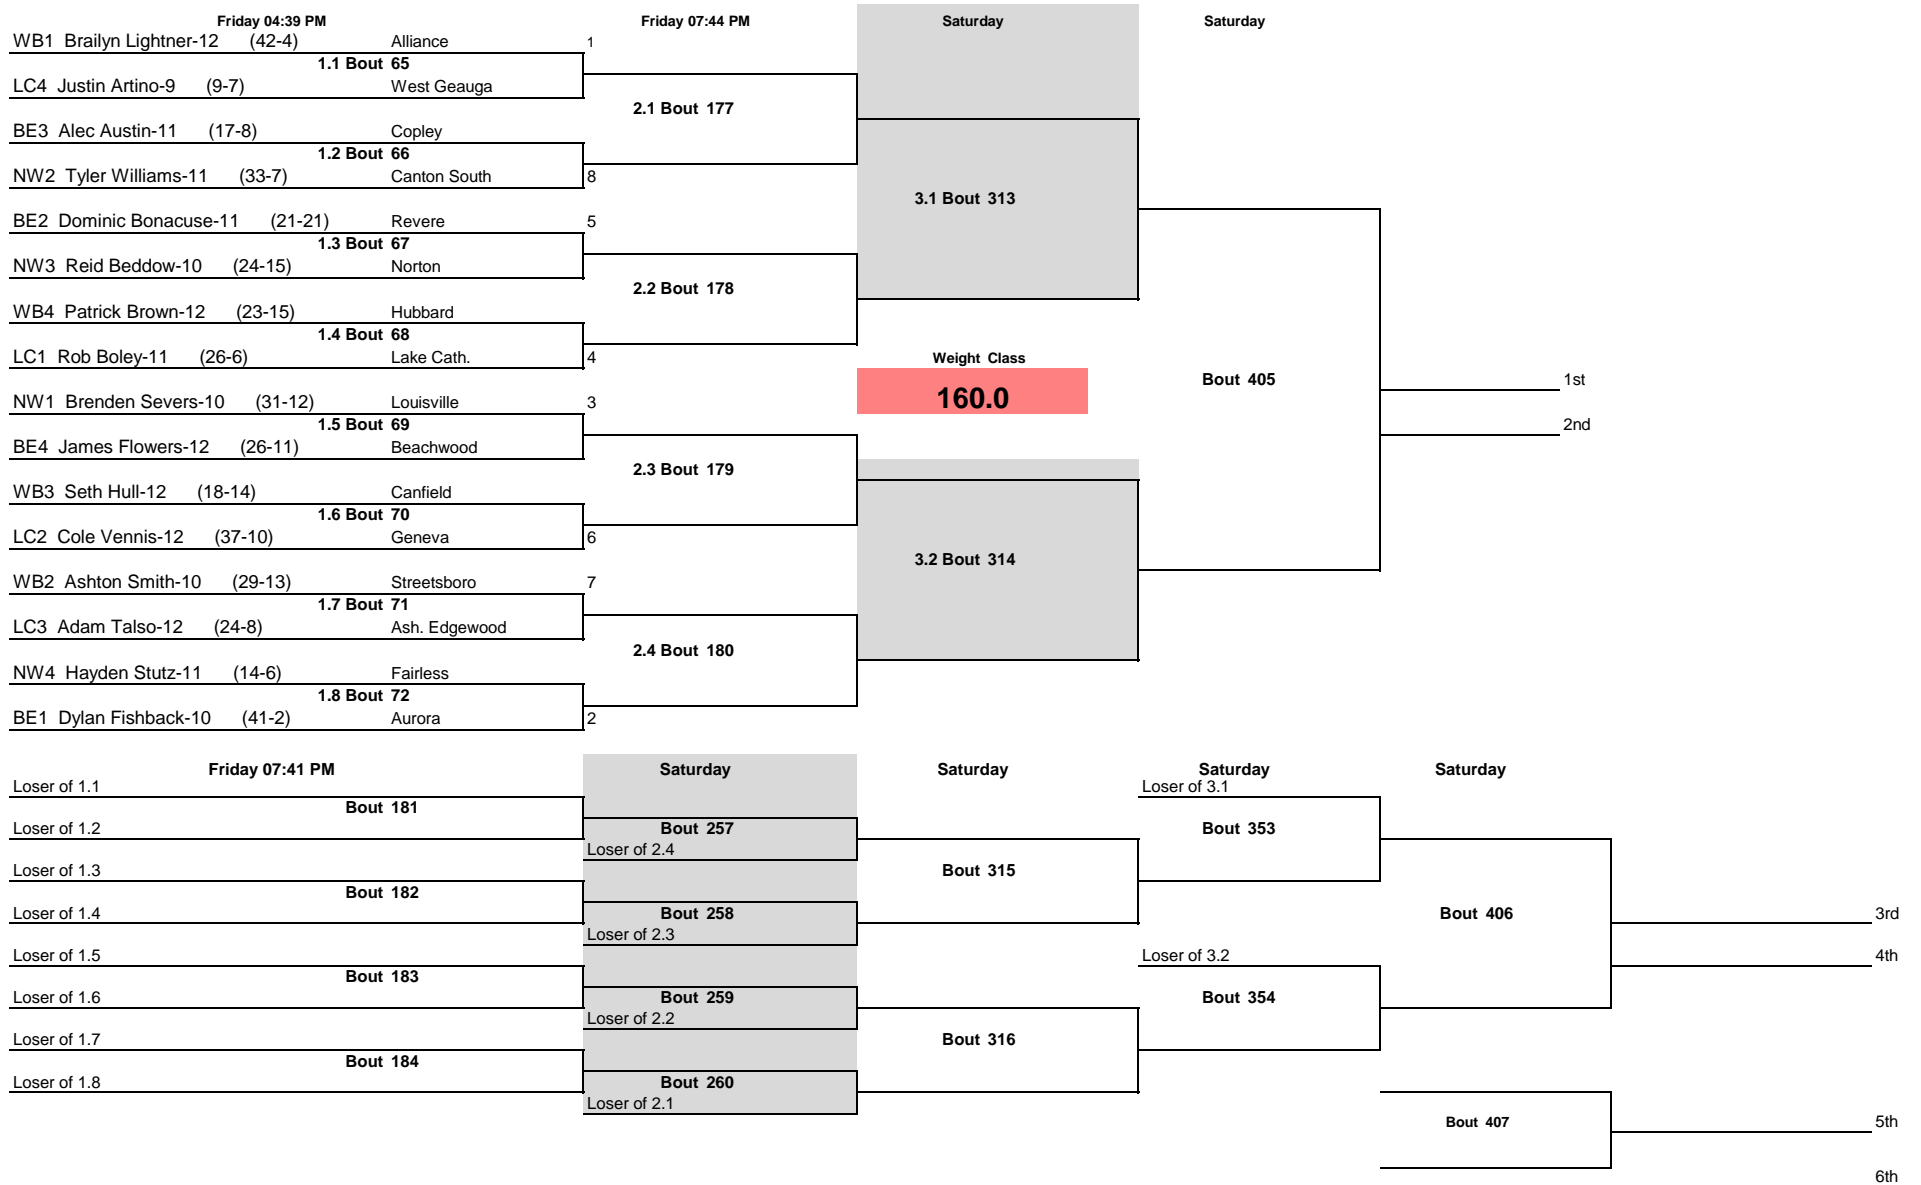

Note: All TIMES are ESTIMATES ONLY

OHSAA D2 District 2020