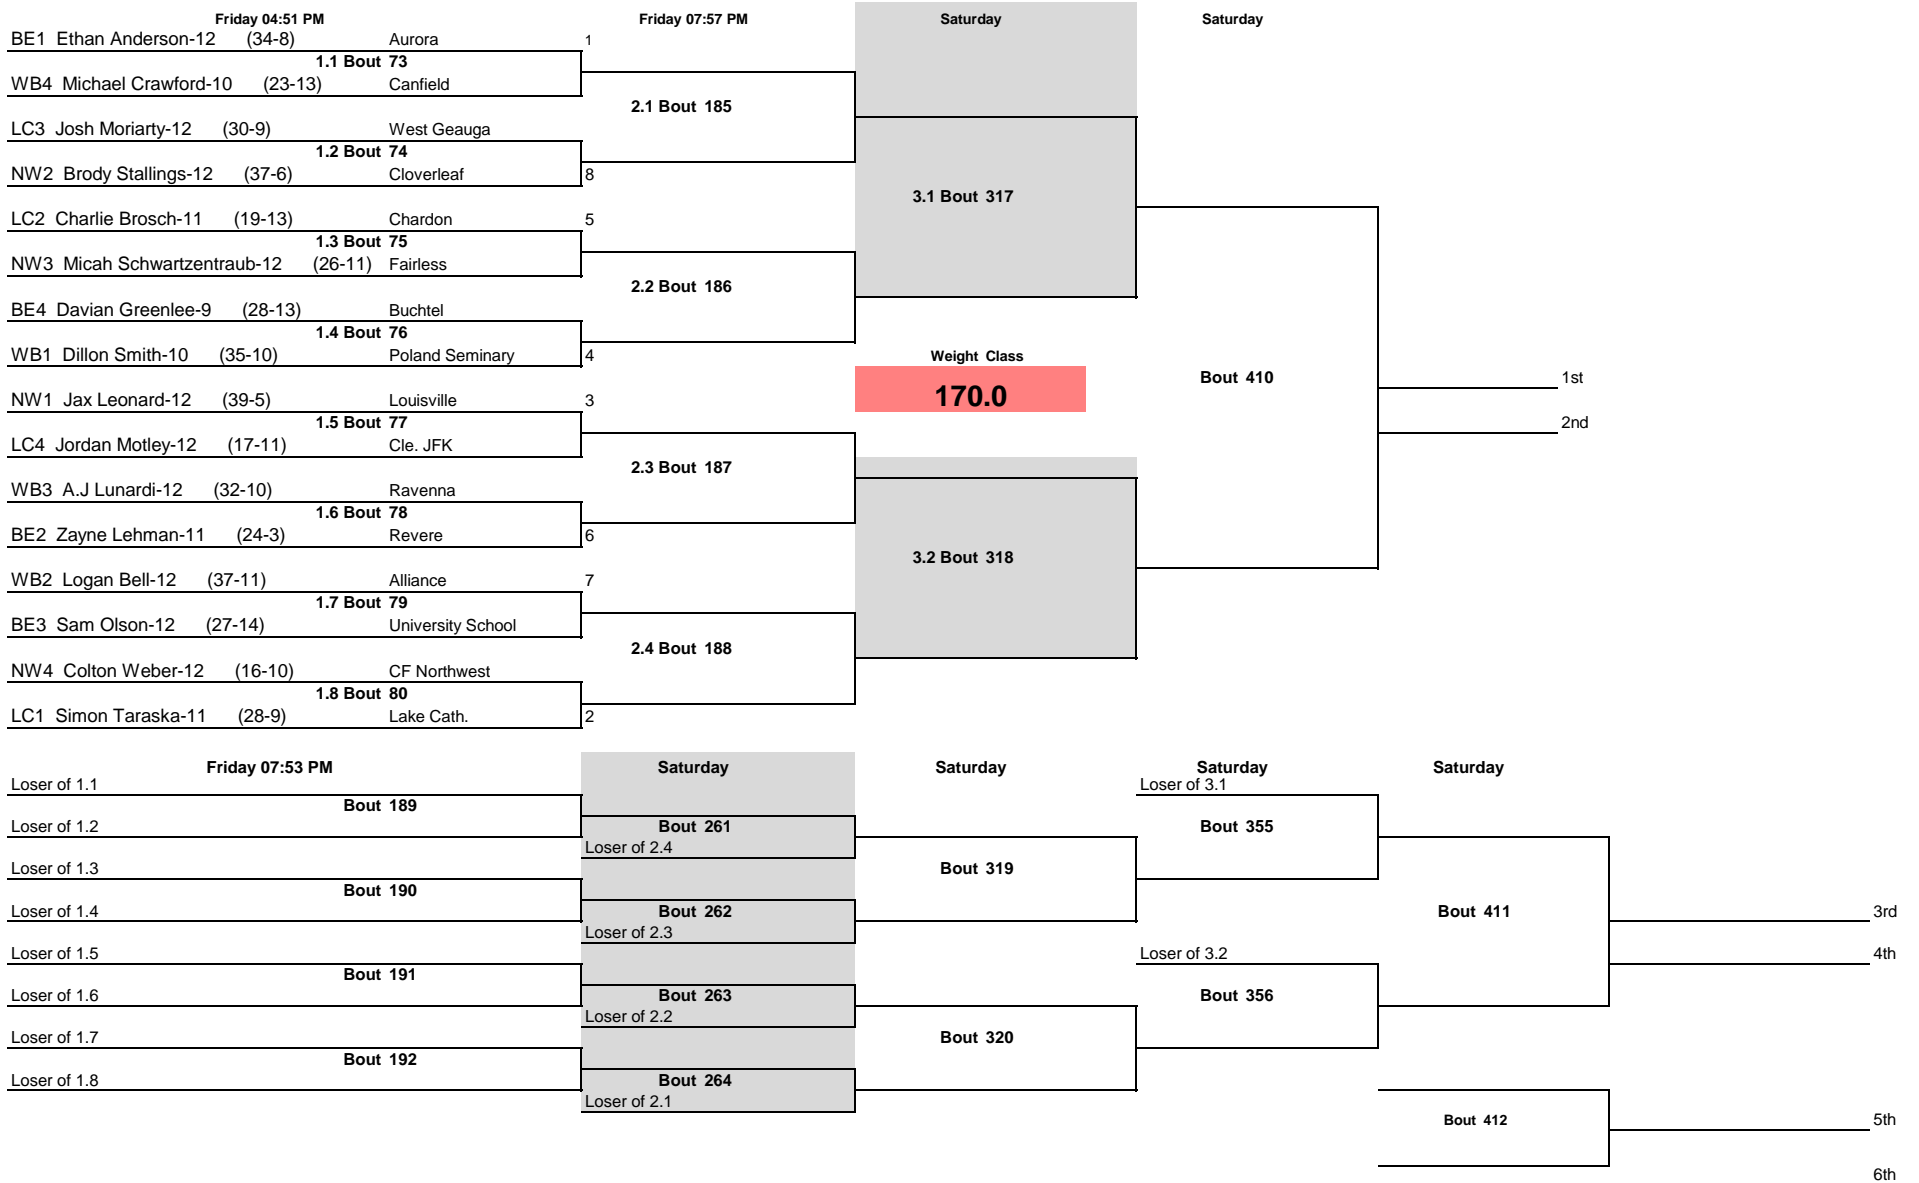

Note: All TIMES are ESTIMATES ONLY

OHSAA D2 District 2020

Note: All TIMES are ESTIMATES ONLY

OHSAA D2 District 2020

Note: All TIMES are ESTIMATES ONLY

OHSAA D2 District 2020

Note: All TIMES are ESTIMATES ONLY