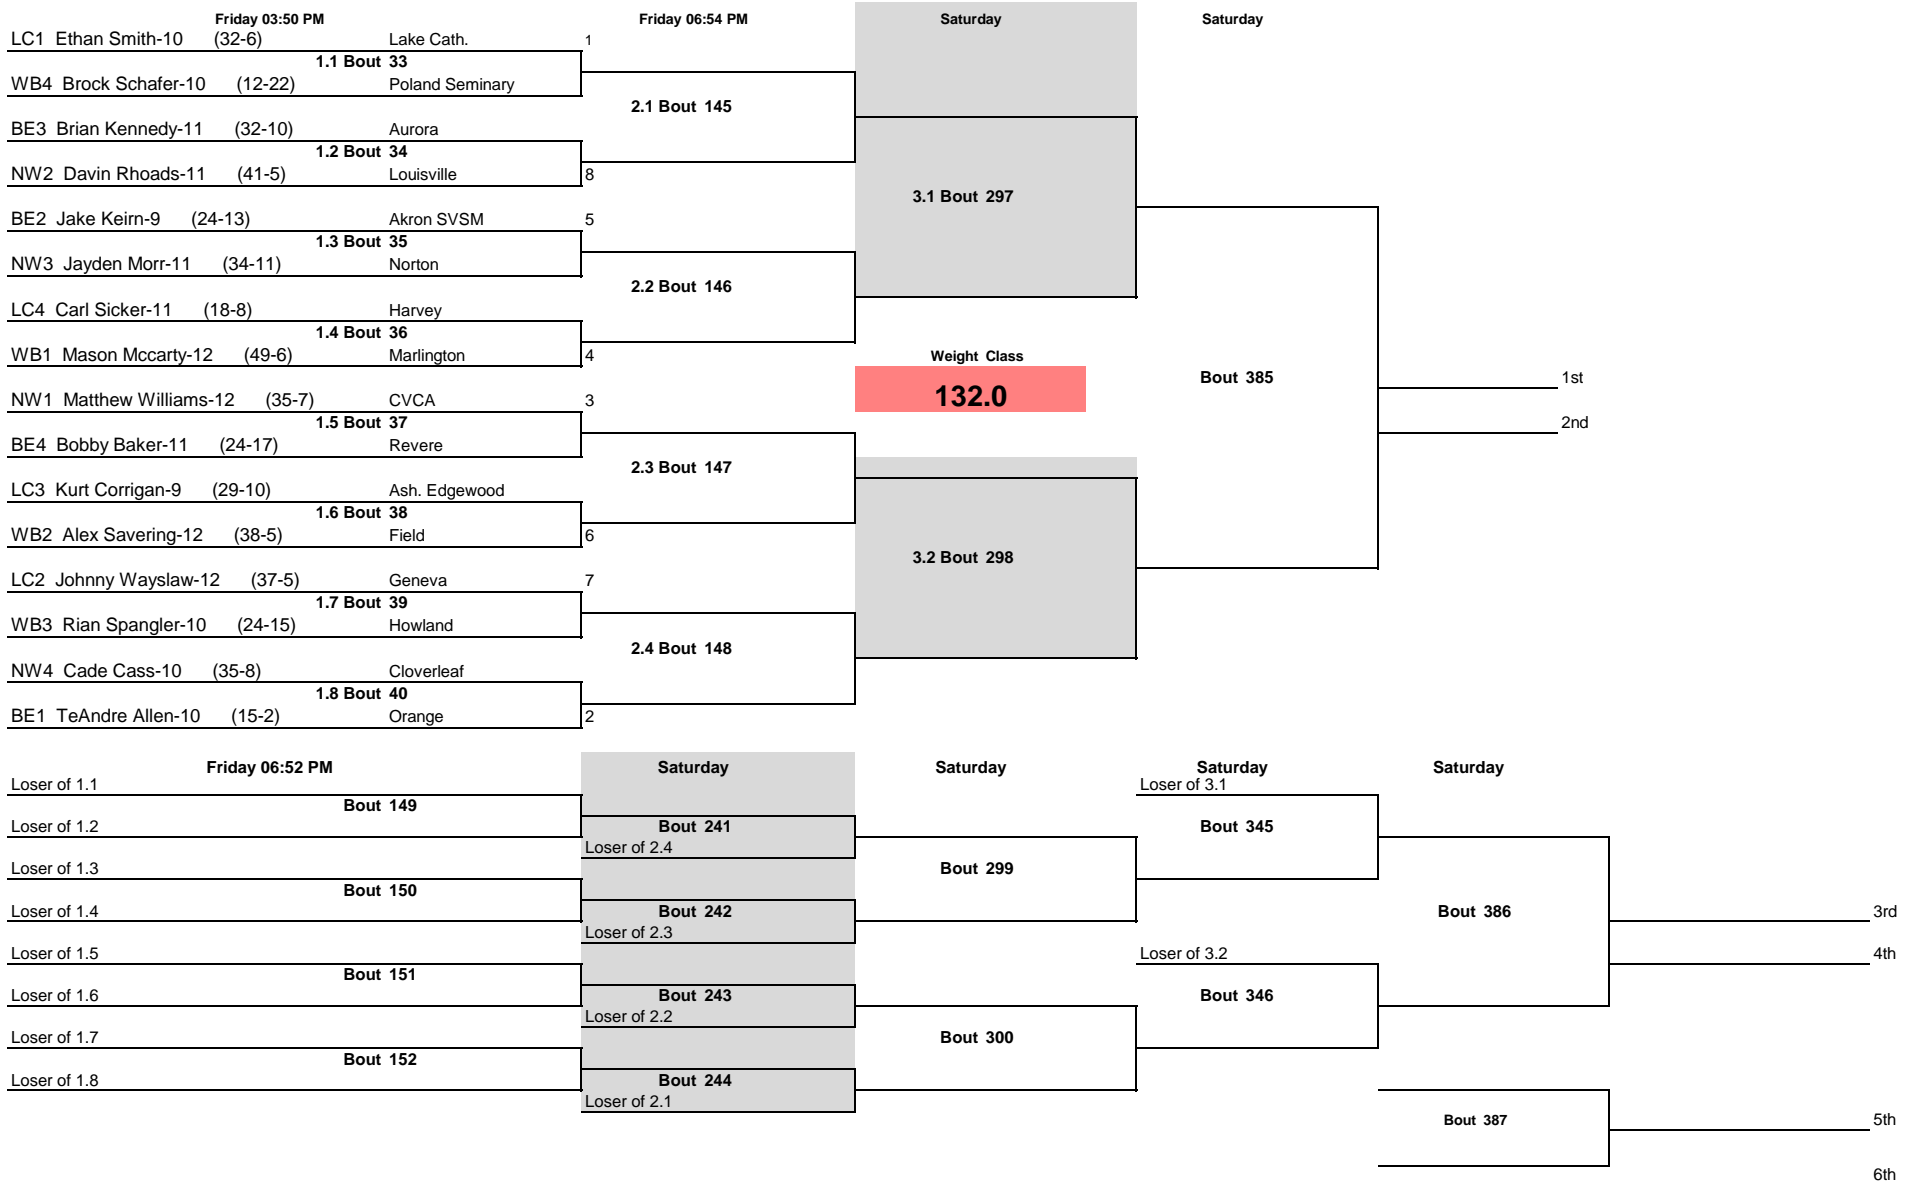

Note: All TIMES are ESTIMATES ONLY

OHSAA D2 District 2020

Weight Class
132.0