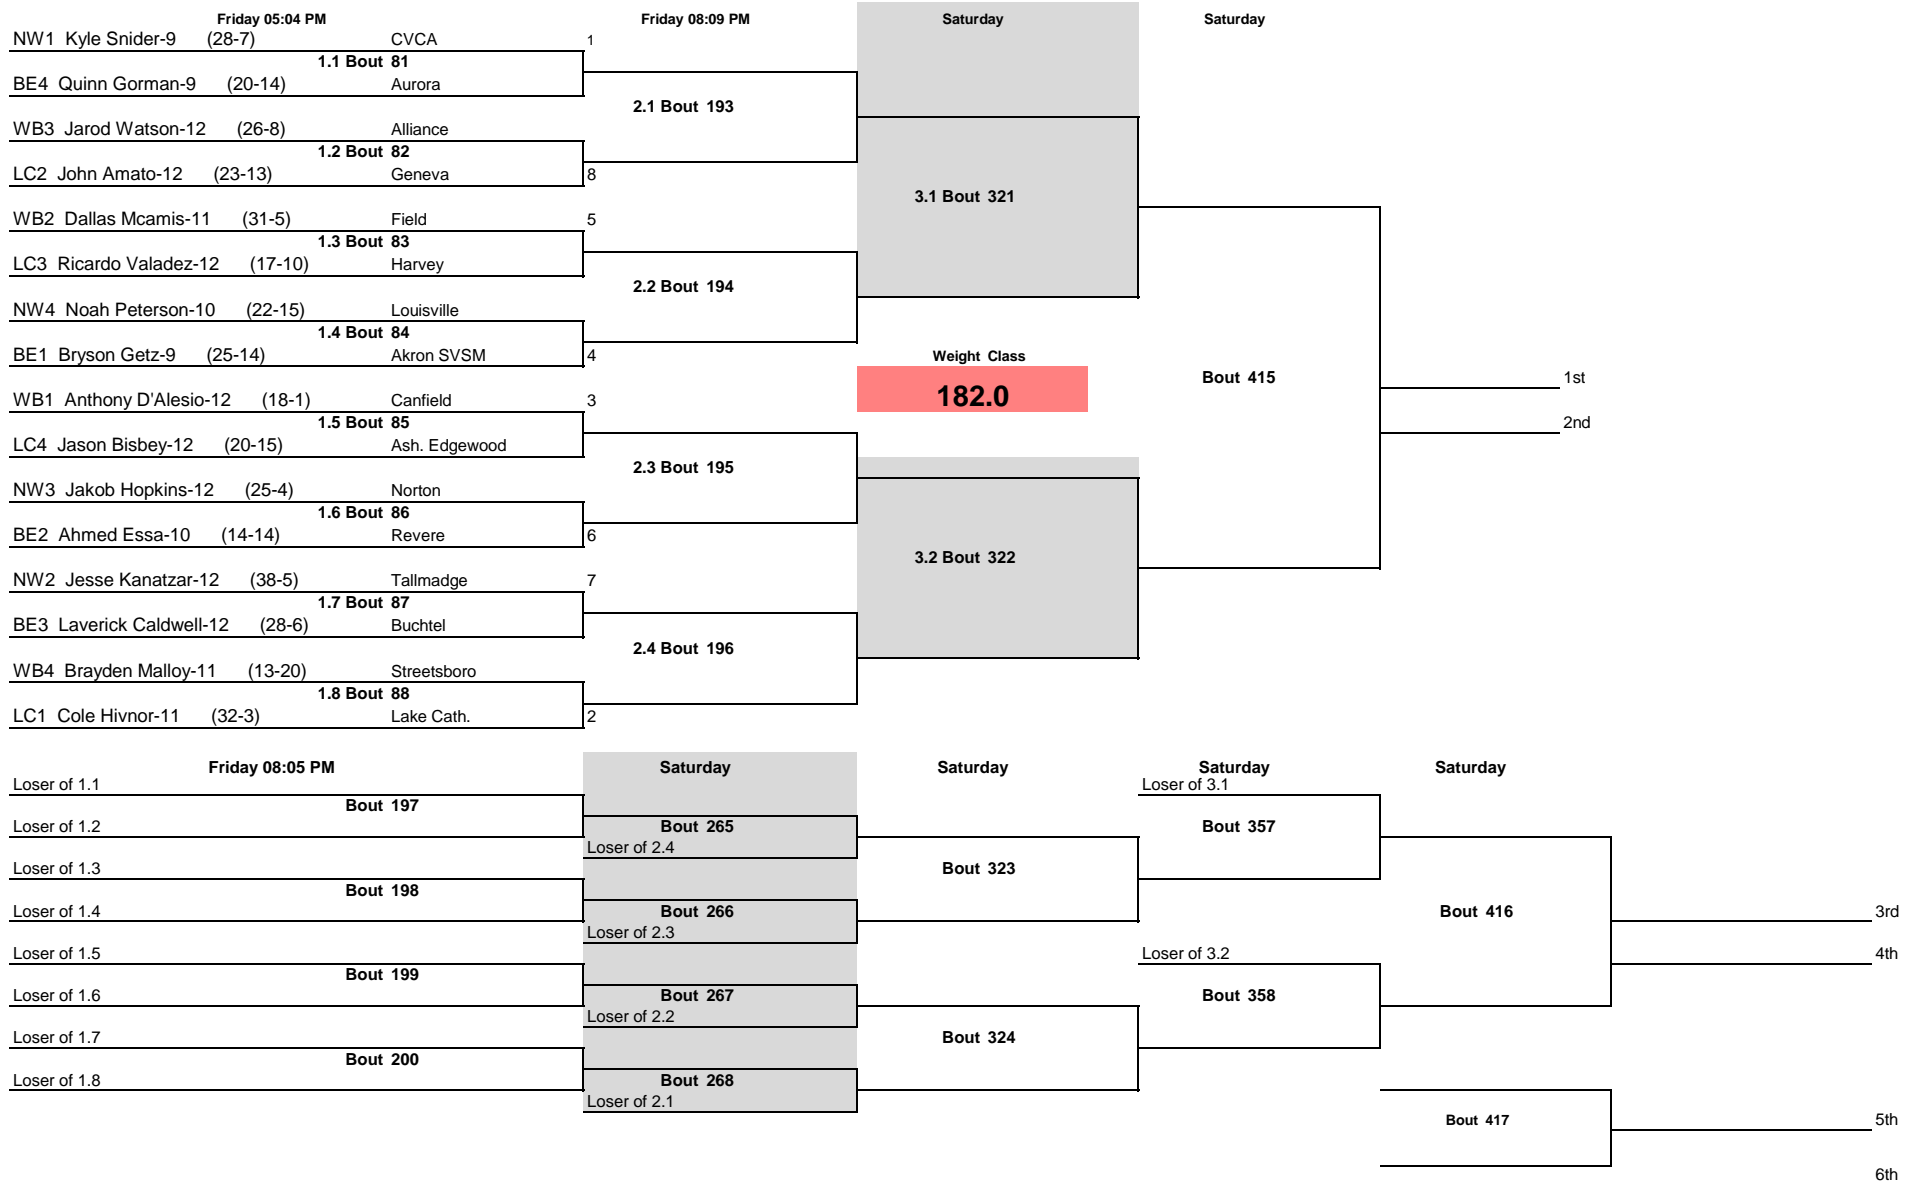

Note: All TIMES are ESTIMATES ONLY

OHSAA D2 District 2020