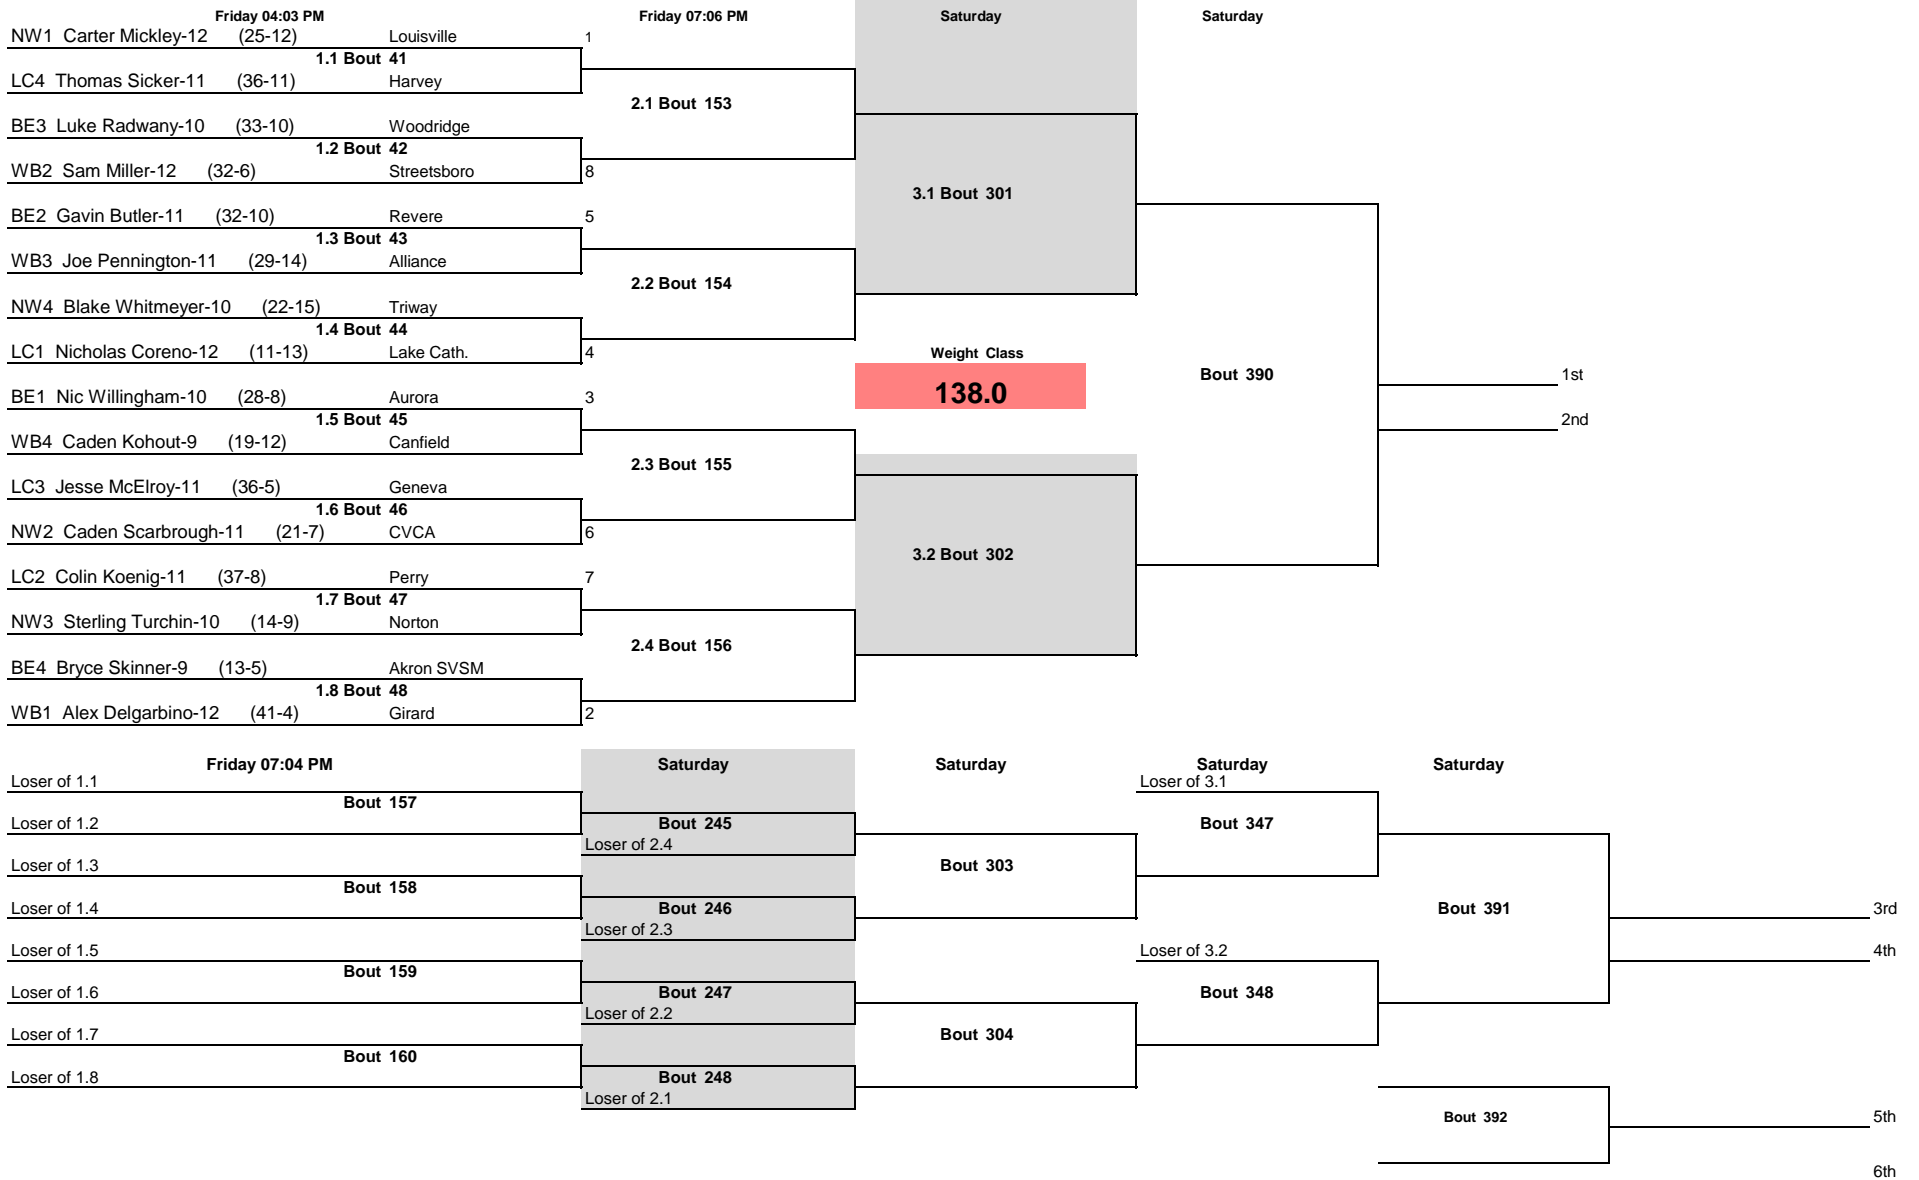

OHSAA D2 District 2020

Note: All TIMES are ESTIMATES ONLY

OHSAA D2 District 2020

Weight Class
132.0

Note: All TIMES are ESTIMATES ONLY

OHSAA D2 District 2020

Note: All TIMES are ESTIMATES ONLY

OHSAA D2 District 2020