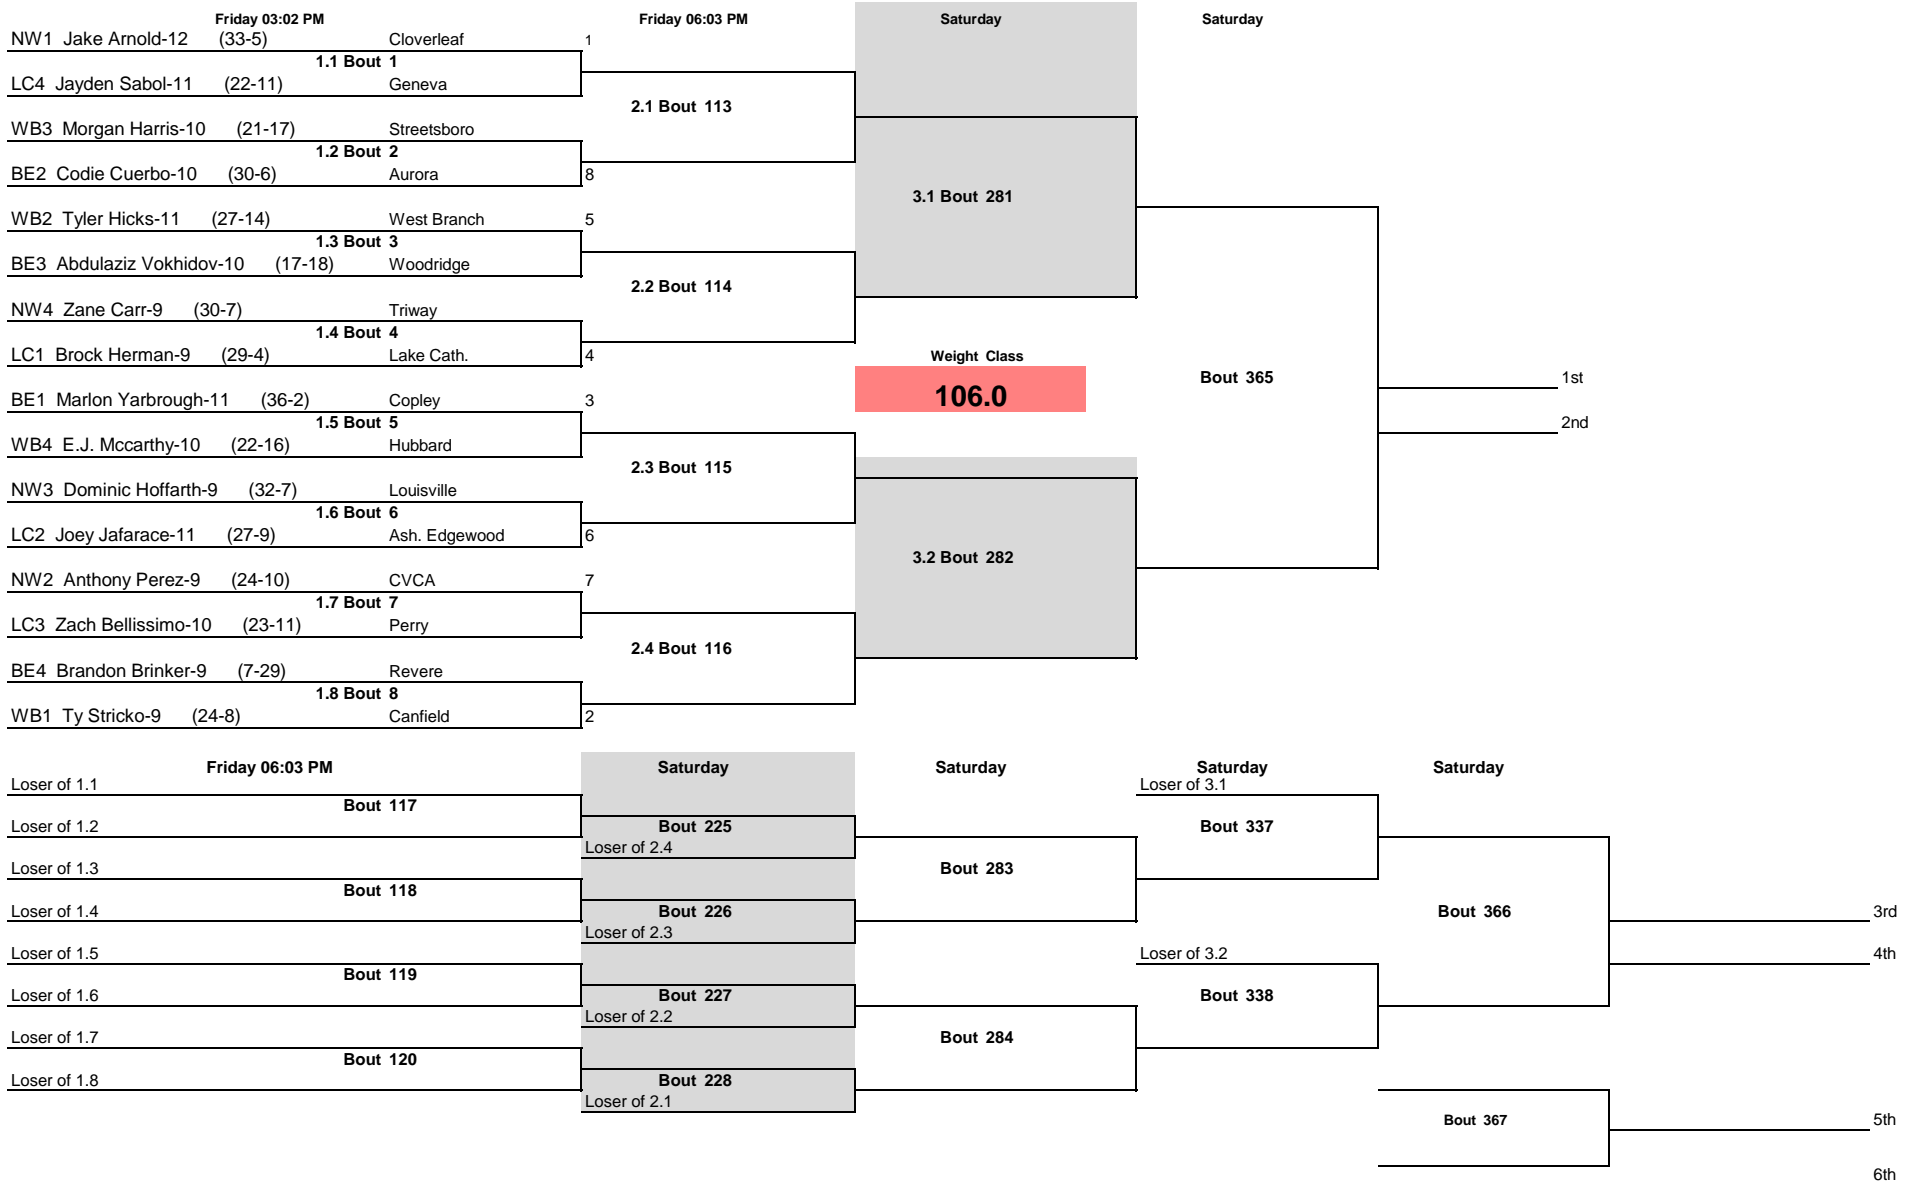

Note: All TIMES are ESTIMATES ONLY

OHSAA D2 District 2020

Note: All TIMES are ESTIMATES ONLY

OHSAA D2 District 2020

Note: All TIMES are ESTIMATES ONLY

OHSAA D2 District 2020

Note: All TIMES are ESTIMATES ONLY