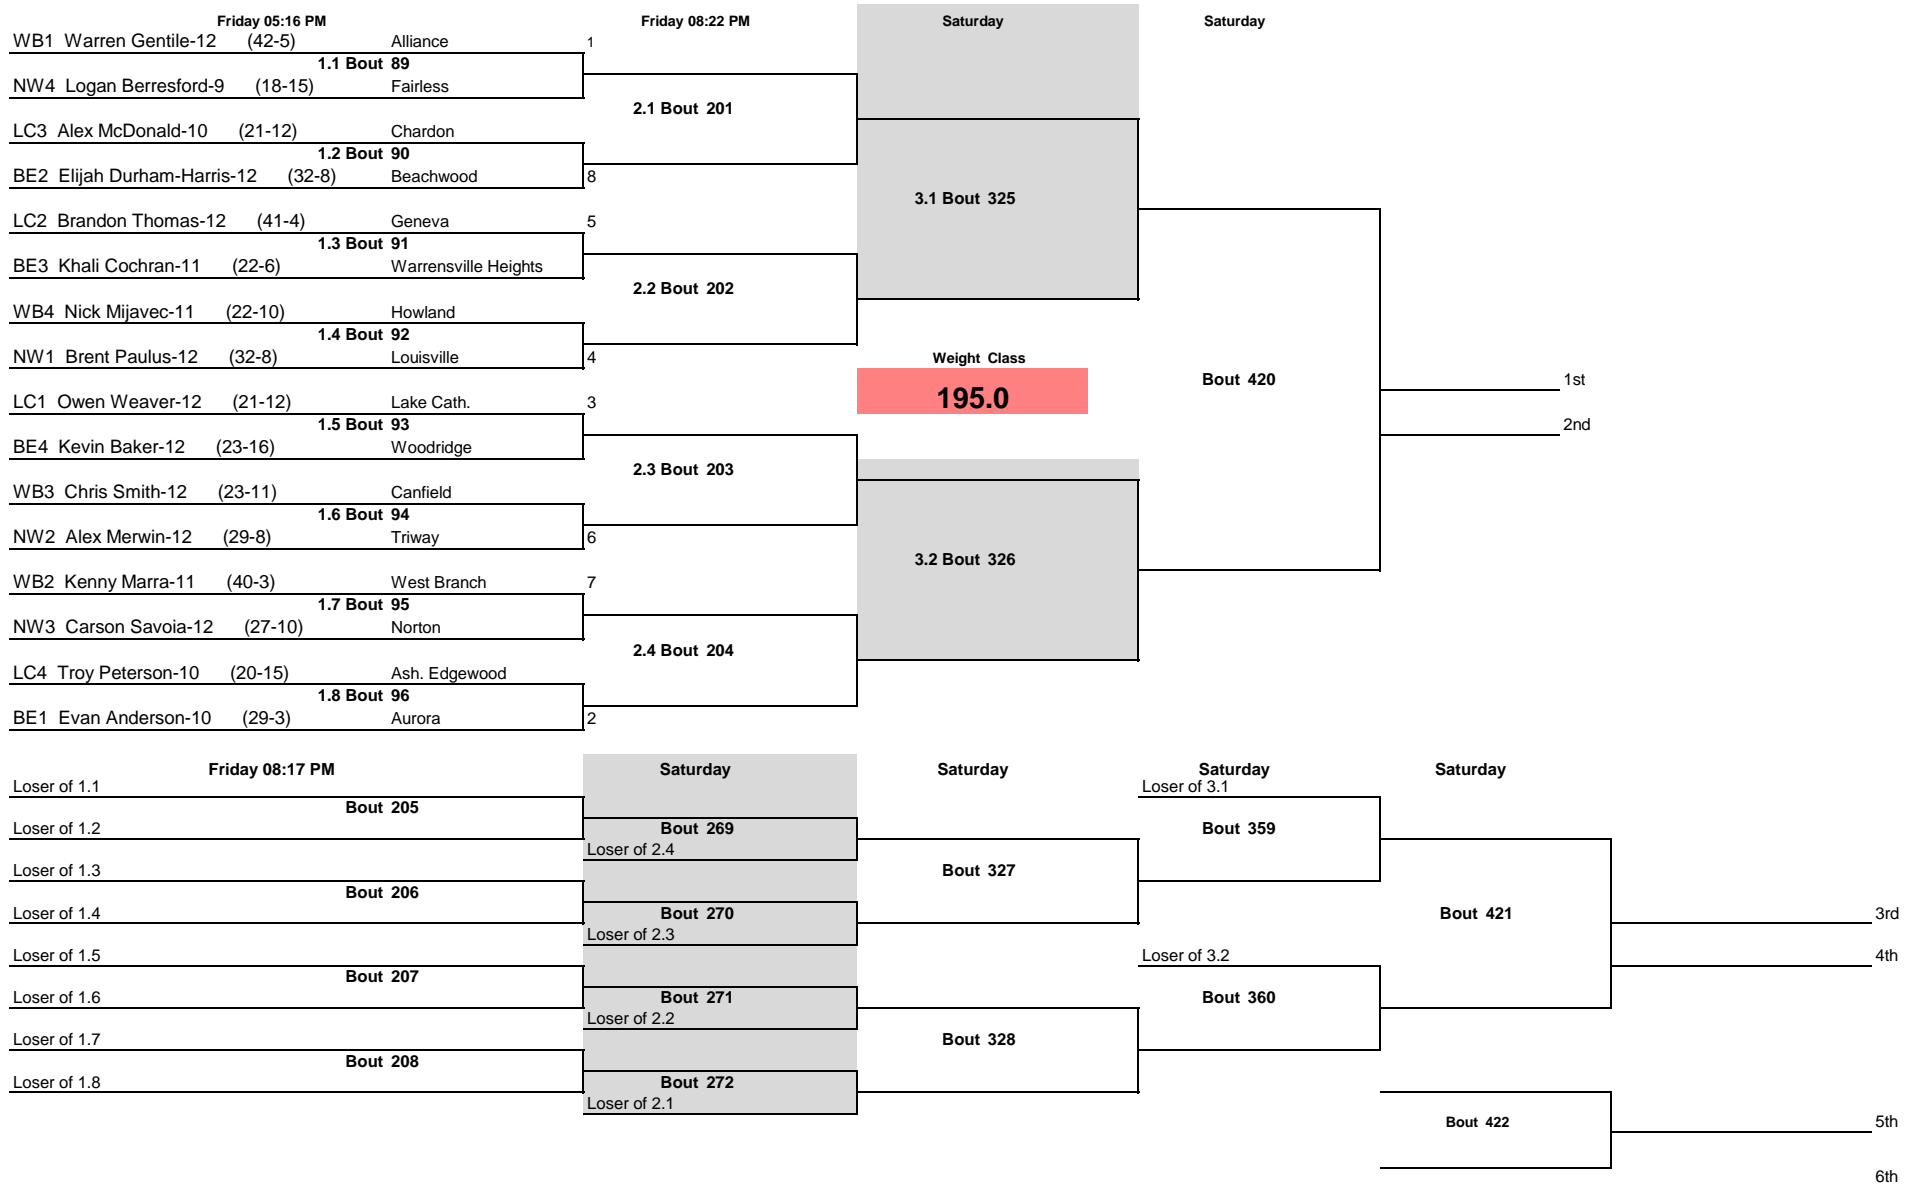

Note: All TIMES are ESTIMATES ONLY

OHSAA D2 District 2020