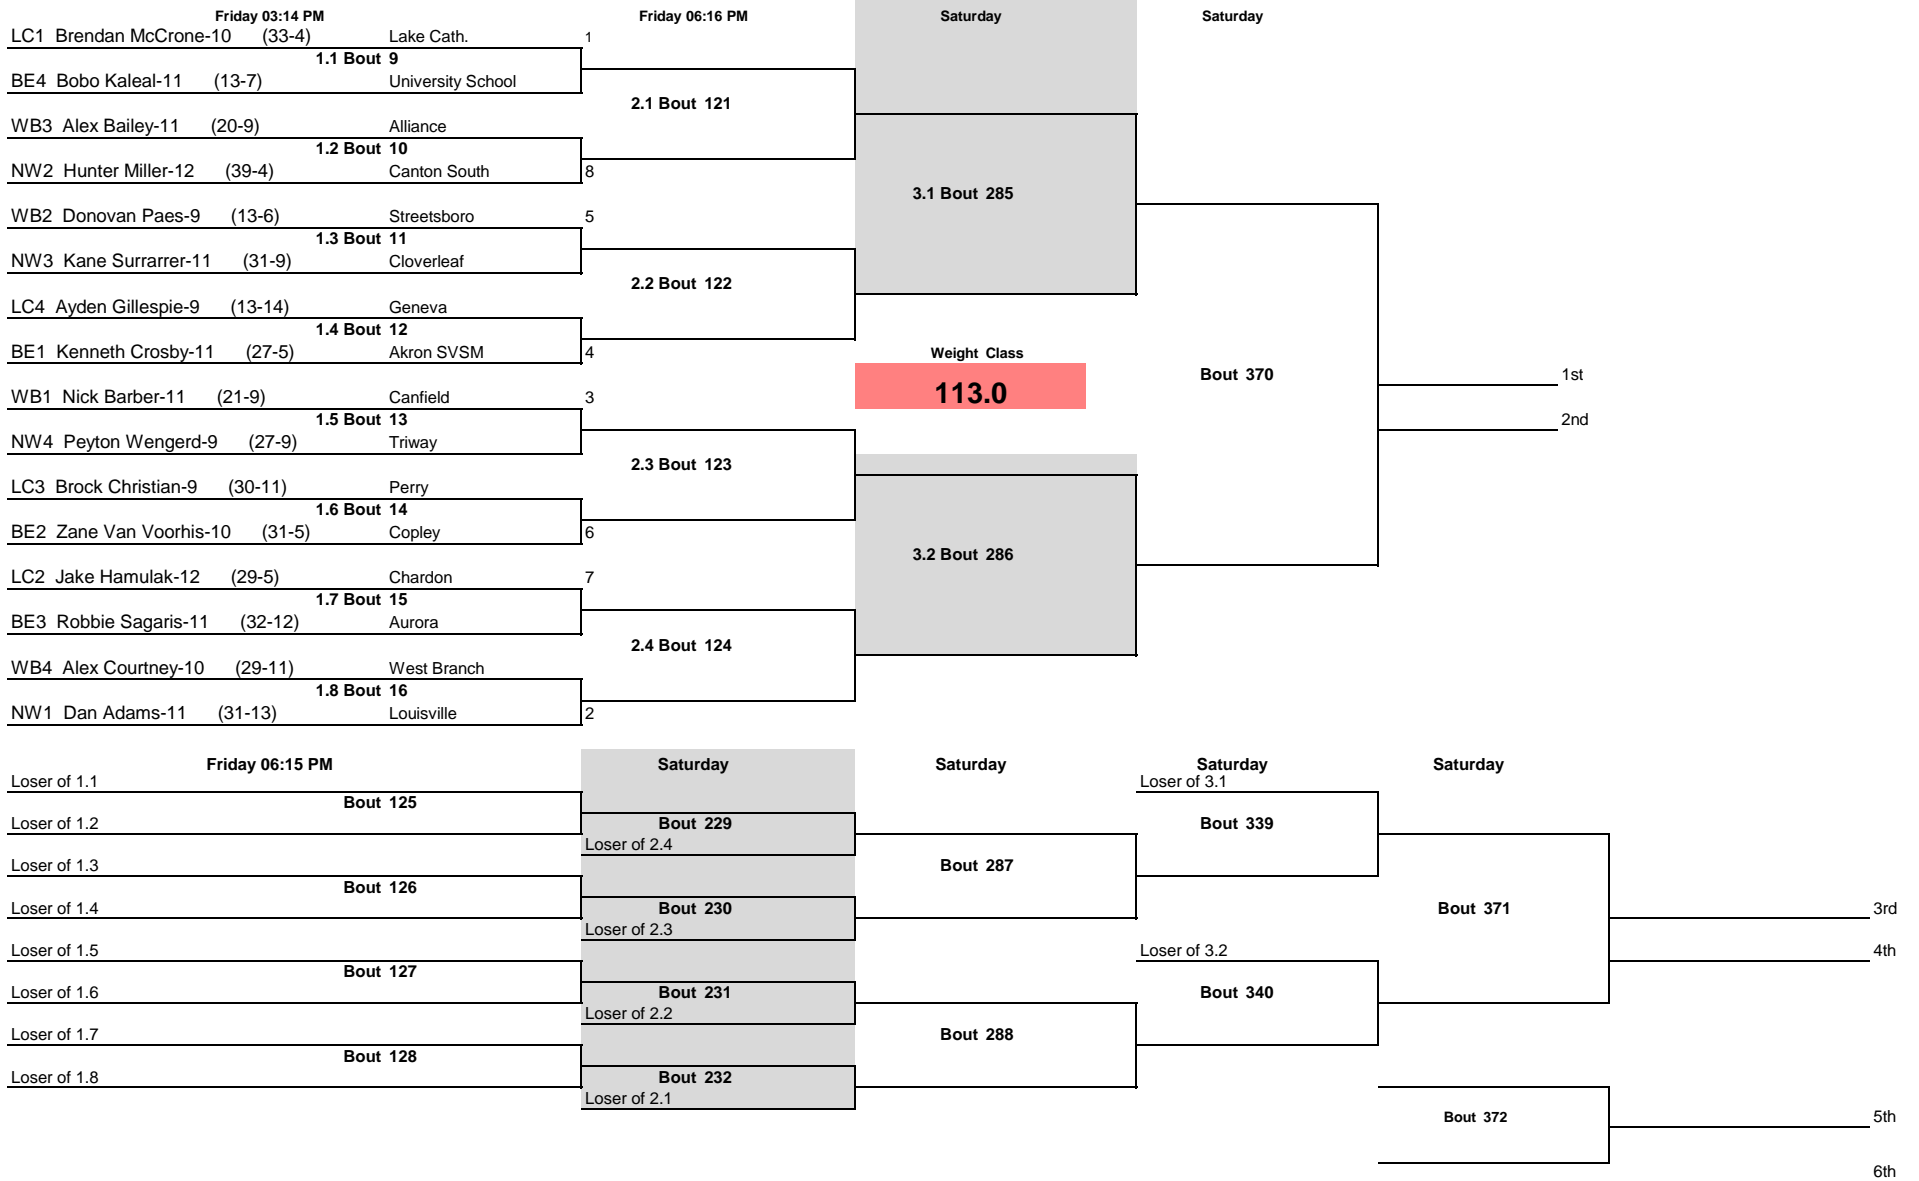

Note: All TIMES are ESTIMATES ONLY

OHSAA D2 District 2020

Note: All TIMES are ESTIMATES ONLY

OHSAA D2 District 2020

Note: All TIMES are ESTIMATES ONLY

OHSAA D2 District 2020

Note: All TIMES are ESTIMATES ONLY