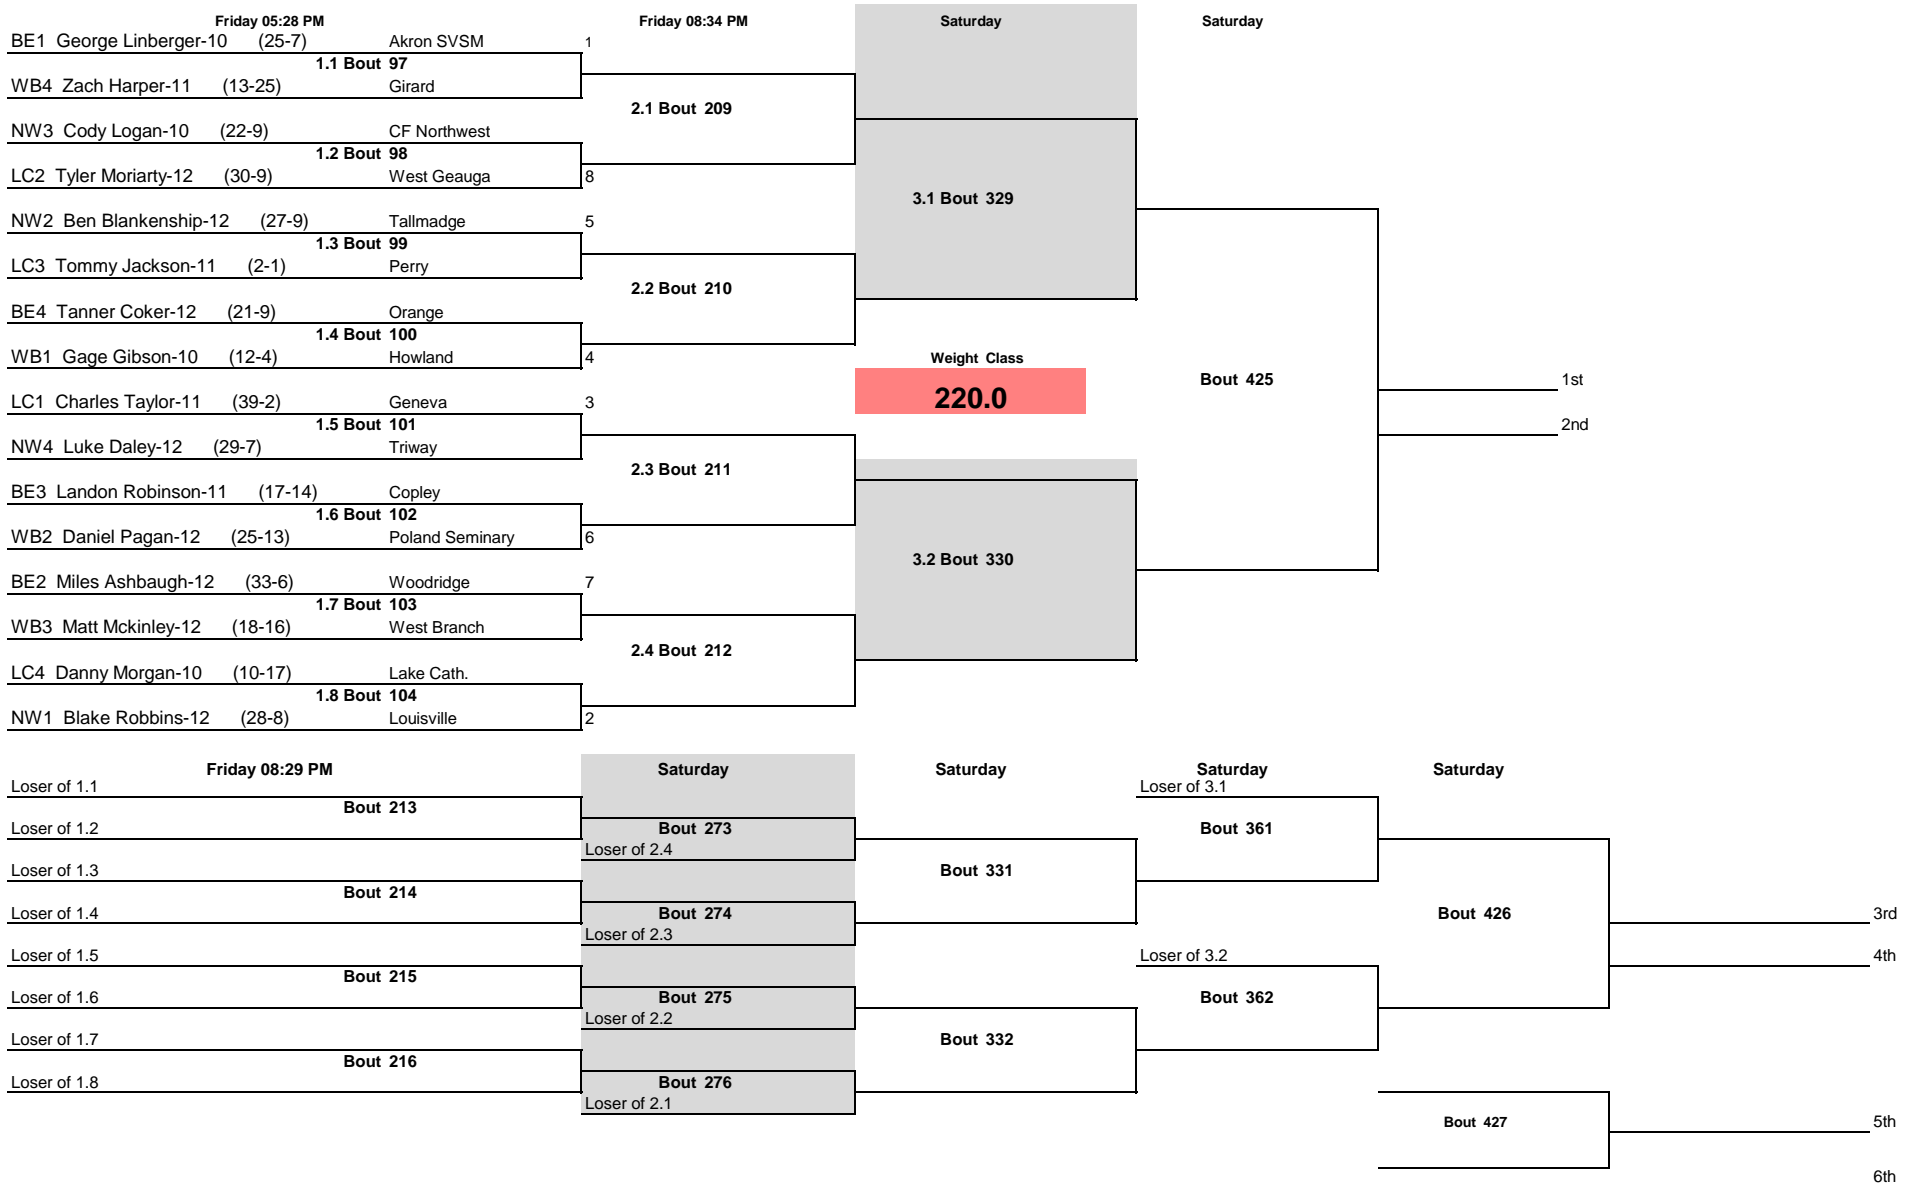

OHSAA D2 District 2020

Note: All TIMES are ESTIMATES ONLY

OHSAA D2 District 2020

Note: All TIMES are ESTIMATES ONLY

OHSAA D2 District 2020

Note: All TIMES are ESTIMATES ONLY

OHSAA D2 District 2020