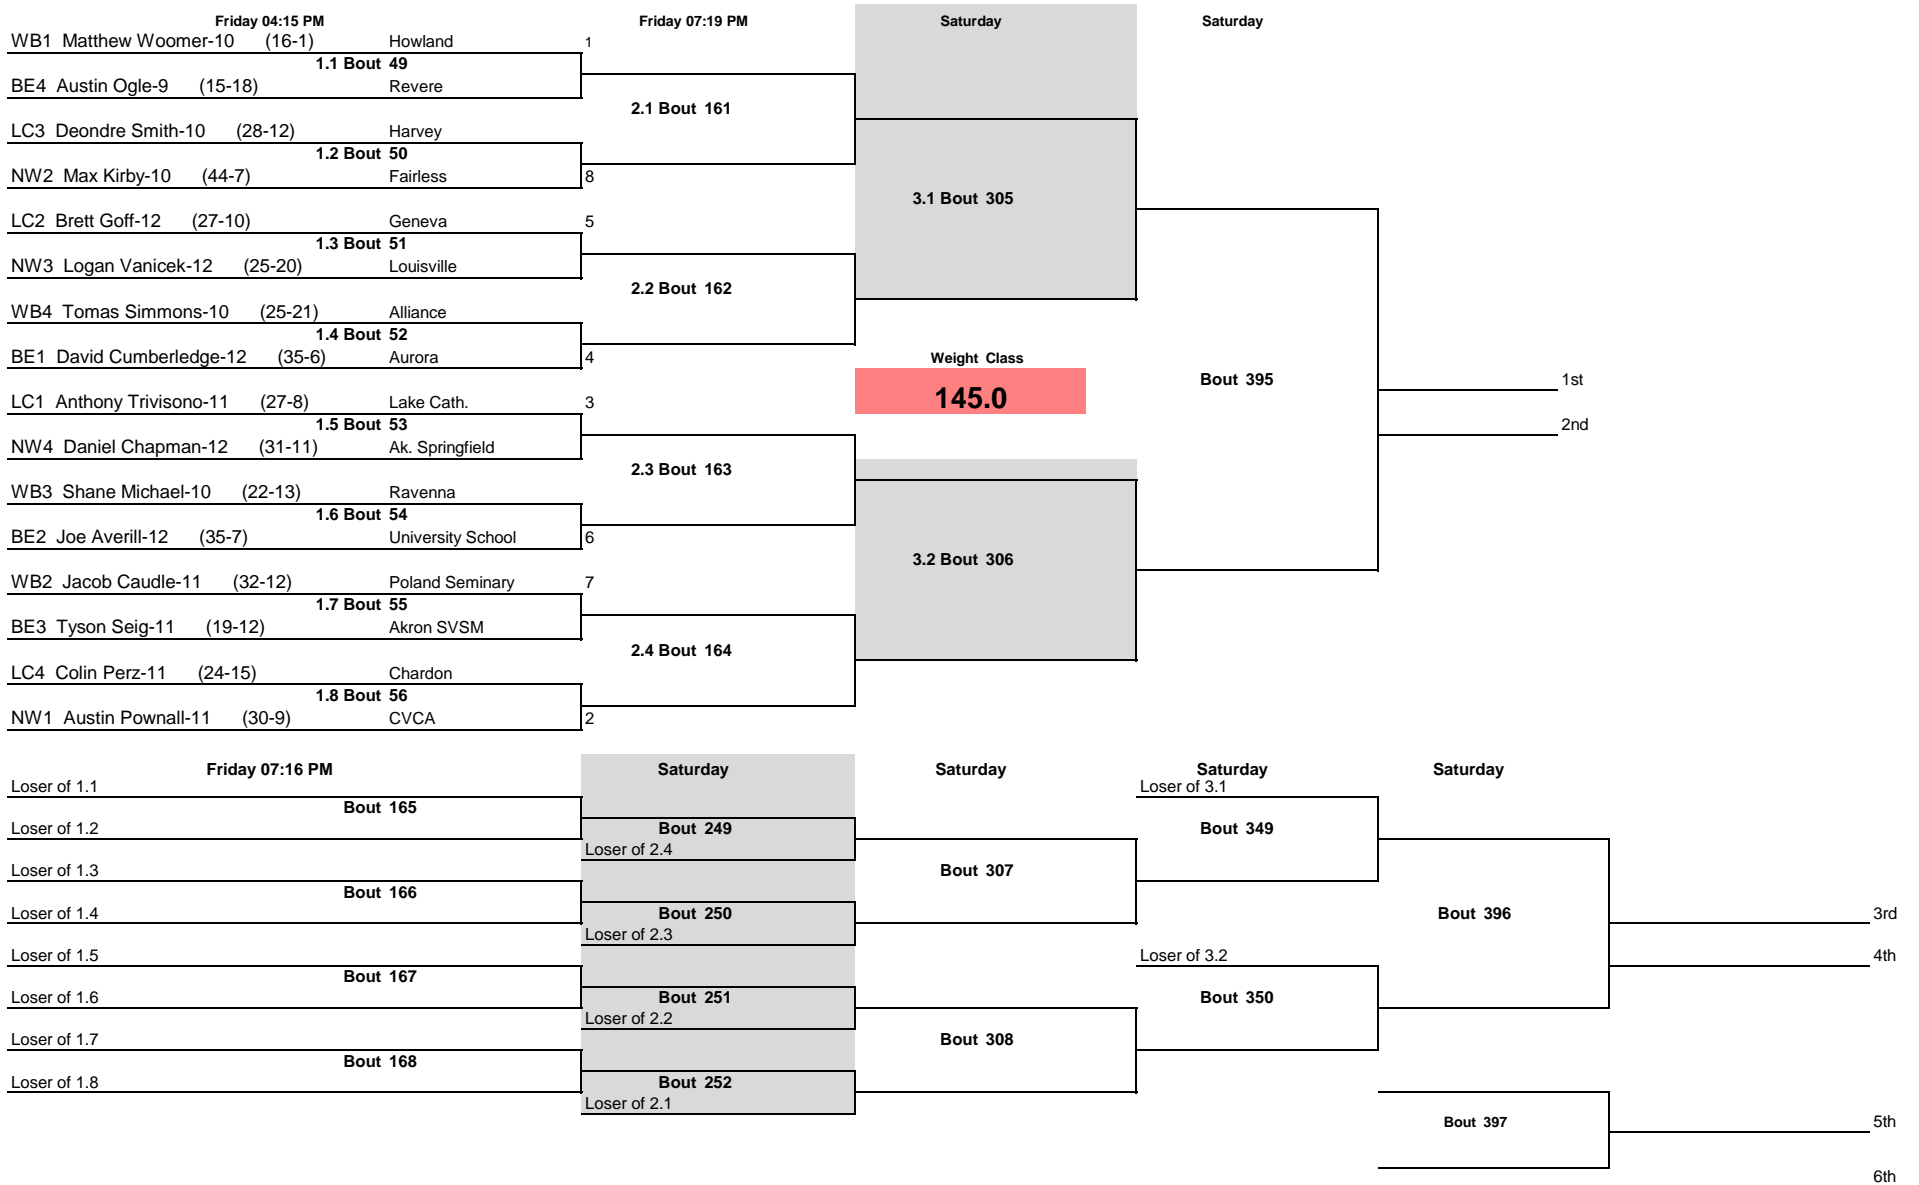

OHSAA D2 District 2020

Note: All TIMES are ESTIMATES ONLY

OHSAA D2 District 2020

Weight Class
132.0

Note: All TIMES are ESTIMATES ONLY

OHSAA D2 District 2020

Note: All TIMES are ESTIMATES ONLY

OHSAA D2 District 2020