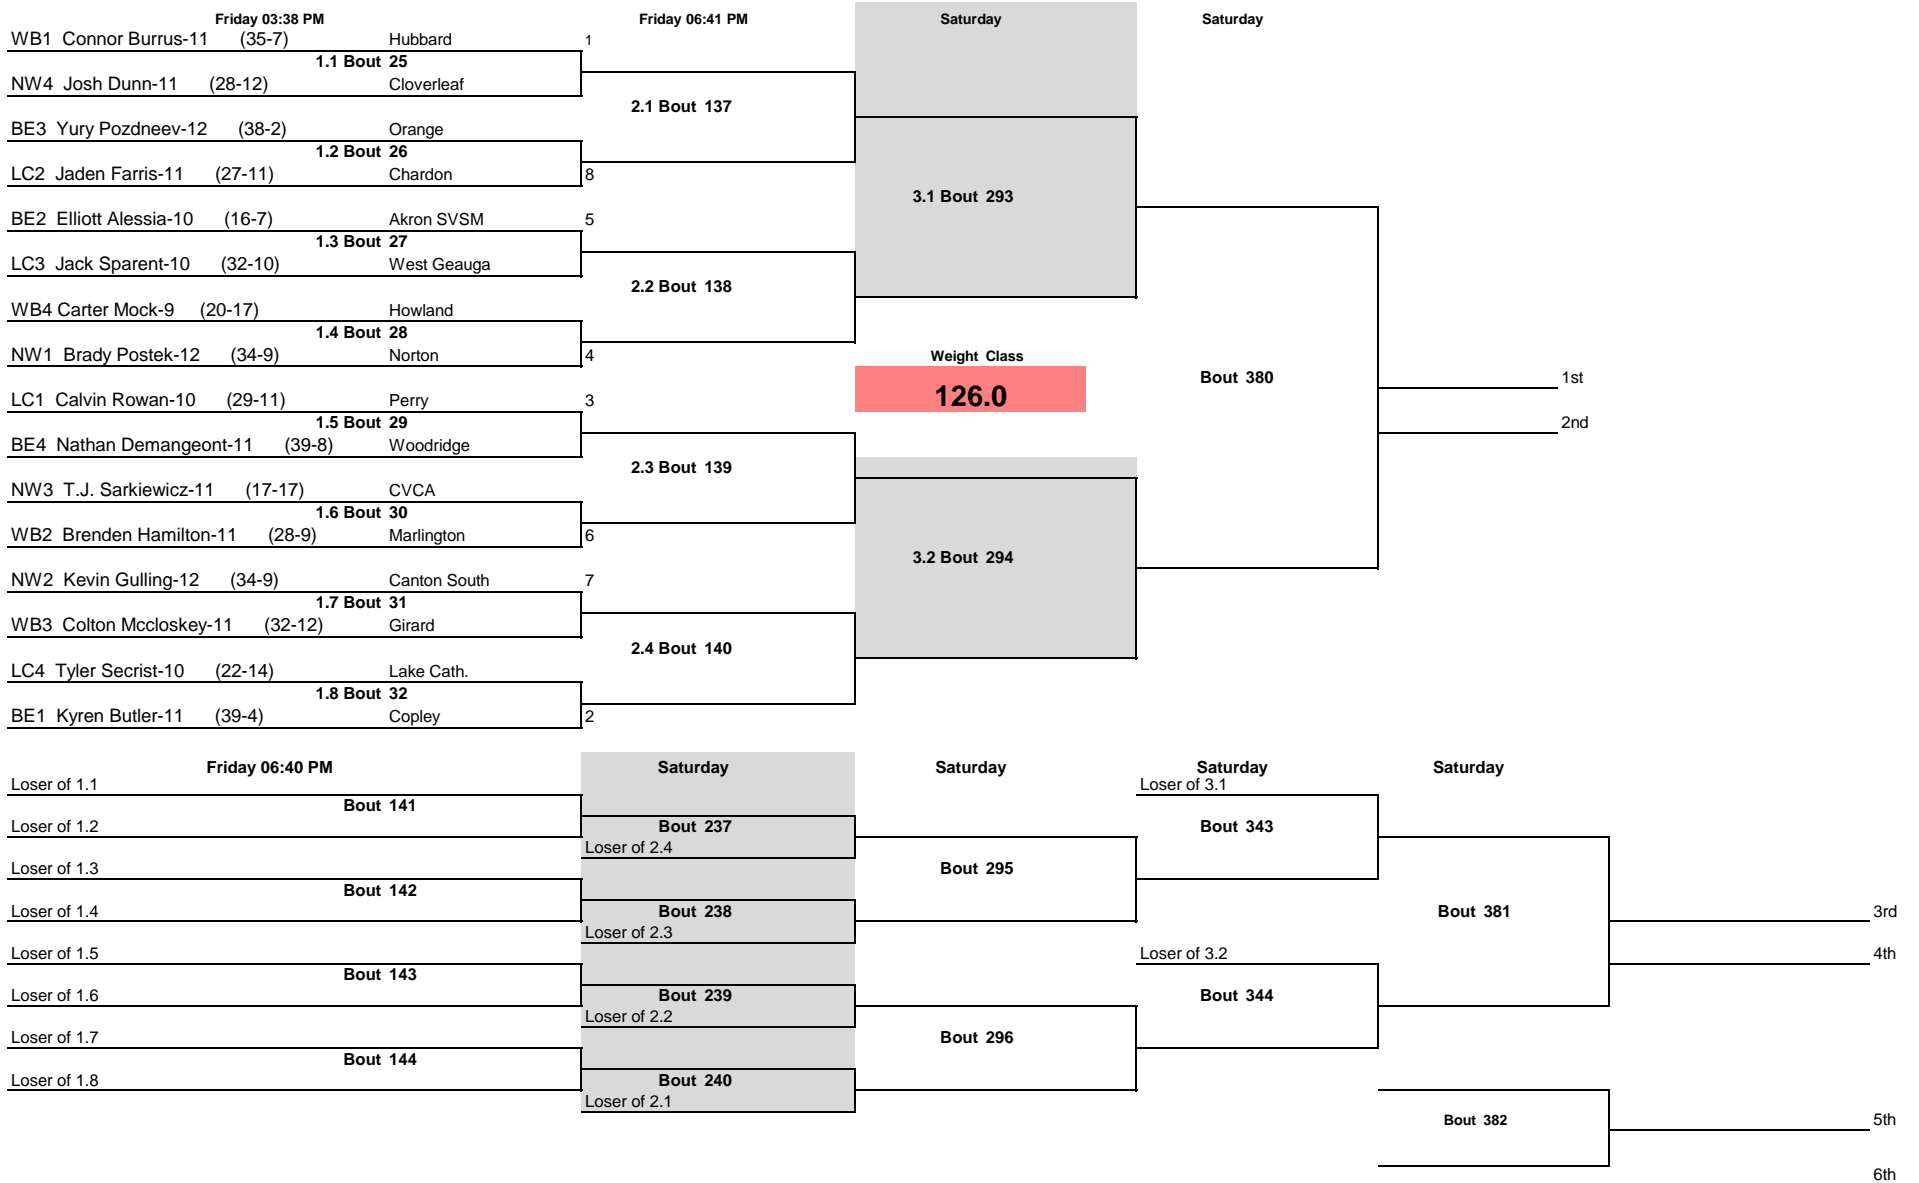

Note: All TIMES are ESTIMATES ONLY

OHSAA D2 District 2020