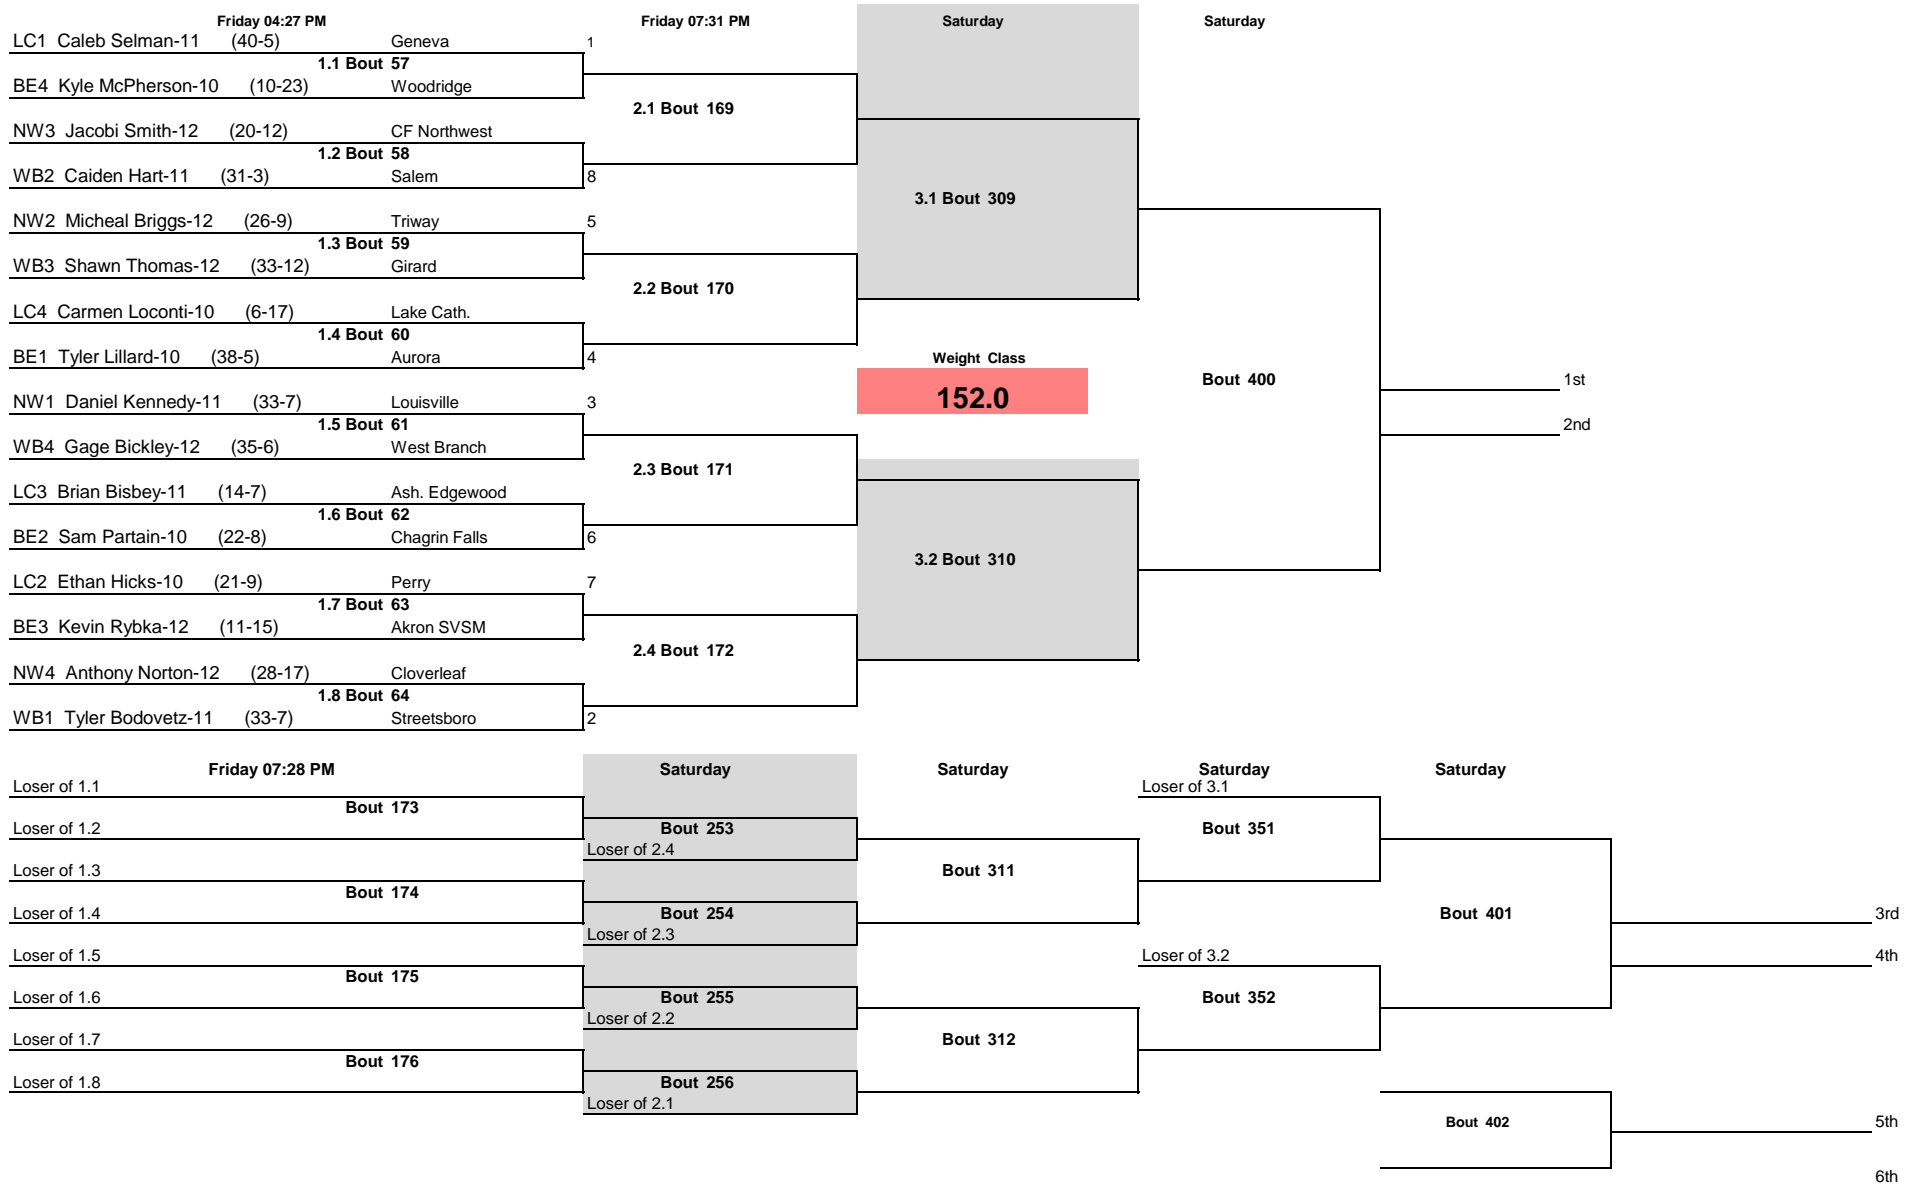

Note: All TIMES are ESTIMATES ONLY

OHSAA D2 District 2020