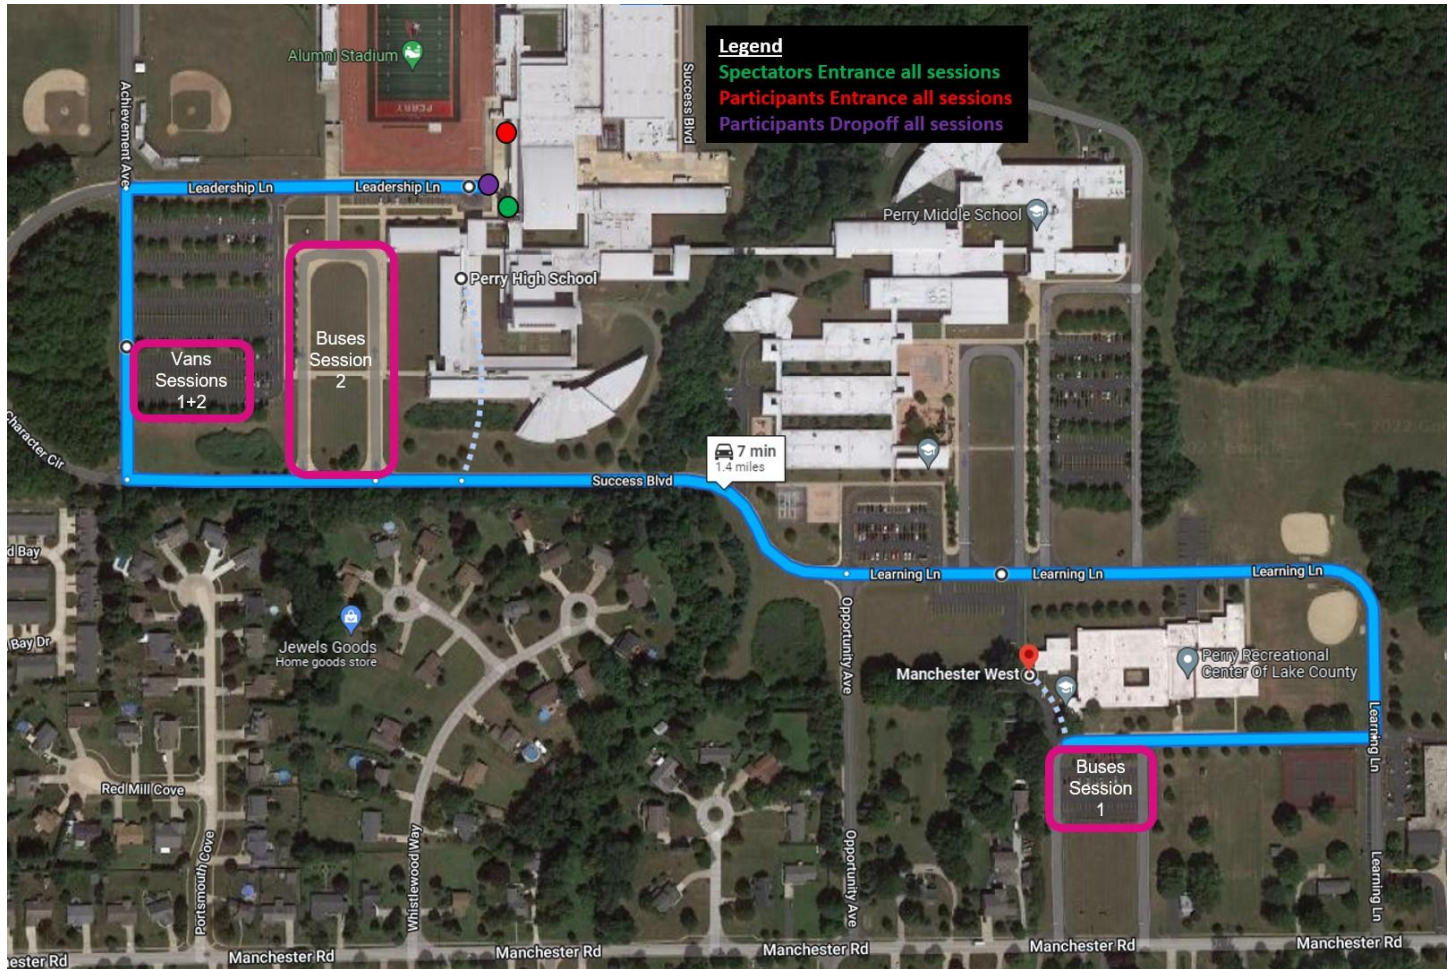

2022 OHSAA Wrestling Division II Northeast District Tournament Perry (Lake County)

Map of Tournament Venue Parking for School Buses and School Vans

Location: Perry High School, 1 Success Blvd., Perry, OH 44081 [\[MAP\]](#)

Team Bus and Van Parking

At the beginning of **Session 1** on Friday, March 4, Perry High School students will still be in class. Team buses arriving for the start of **Session 1** will park at the following location after dropping off coaches and wrestlers:

Manchester West Building (front parking lot)
 4261 Manchester Rd.
 Perry, OH 44081
 Directions from tournament venue, [\[MAP\]](#)

At the completion of **Session 1** and for all of **Session 2** on Saturday March 5, team buses may park in the Perry High School bus loop. School vans will park within the designated area of the Perry High School student parking lot for both **Session 1** and **Session 2**.