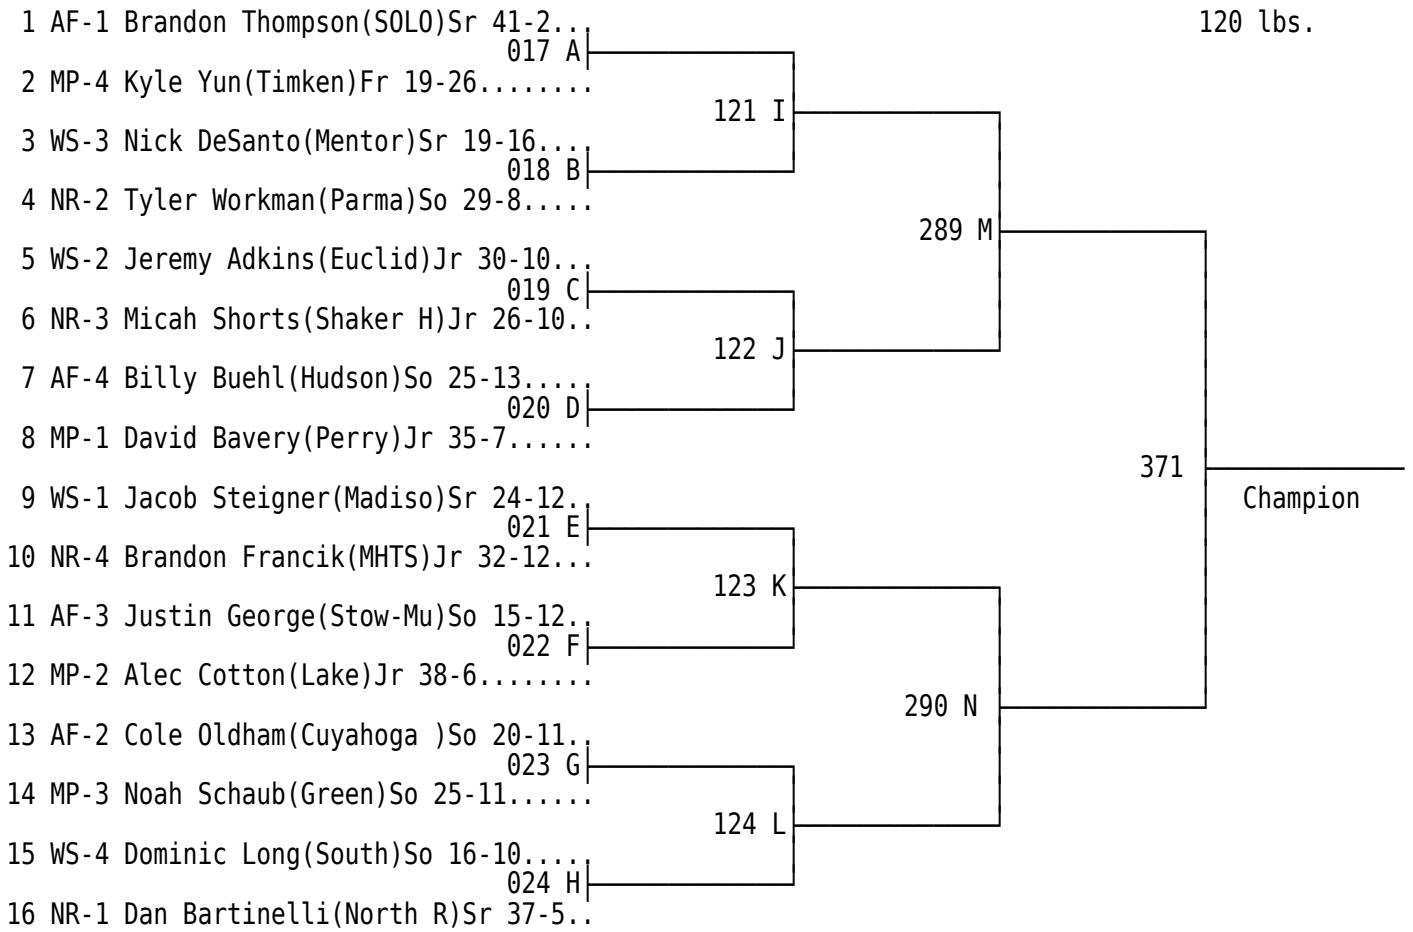

2013 Mentor Division I District Wrestling Championships

2013 Mentor Division I District Wrestling Championships

2013 Mentor Division I District Wrestling Championships

2013 Mentor Division I District Wrestling Championships