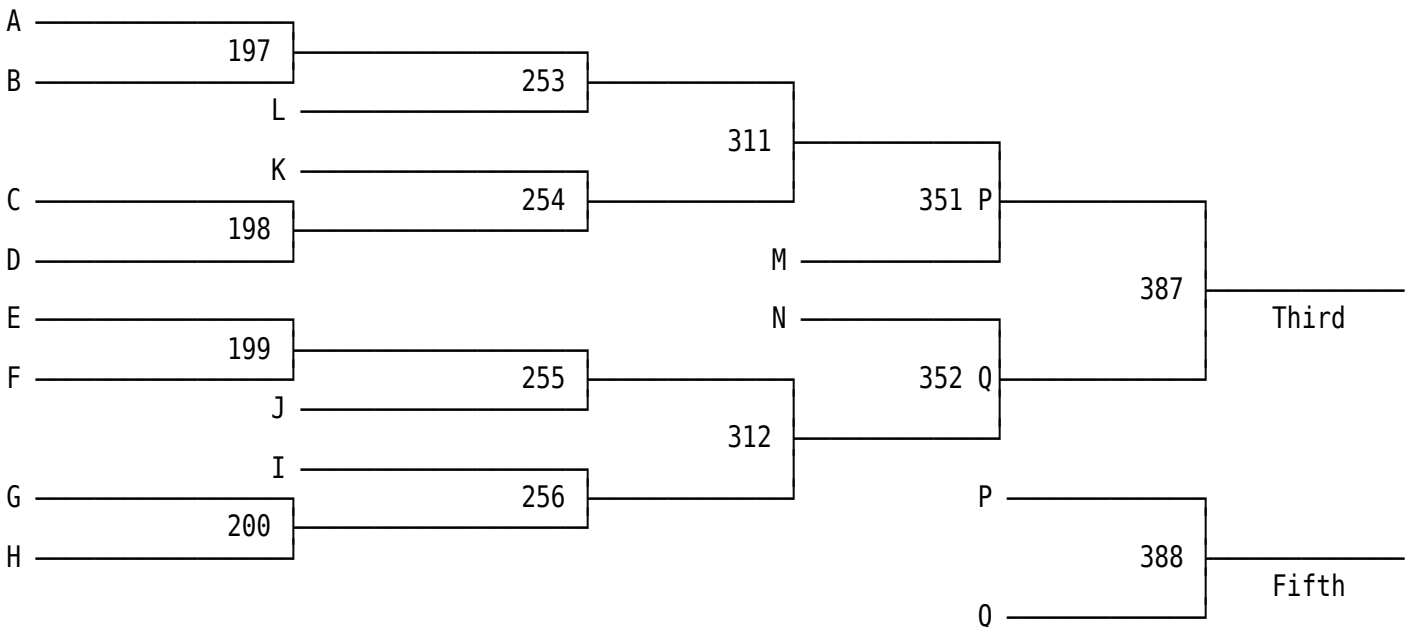

2013 Mentor Division I District Wrestling Championships

2013 Mentor Division I District Wrestling Championships

2013 Mentor Division I District Wrestling Championships

2013 Mentor Division I District Wrestling Championships