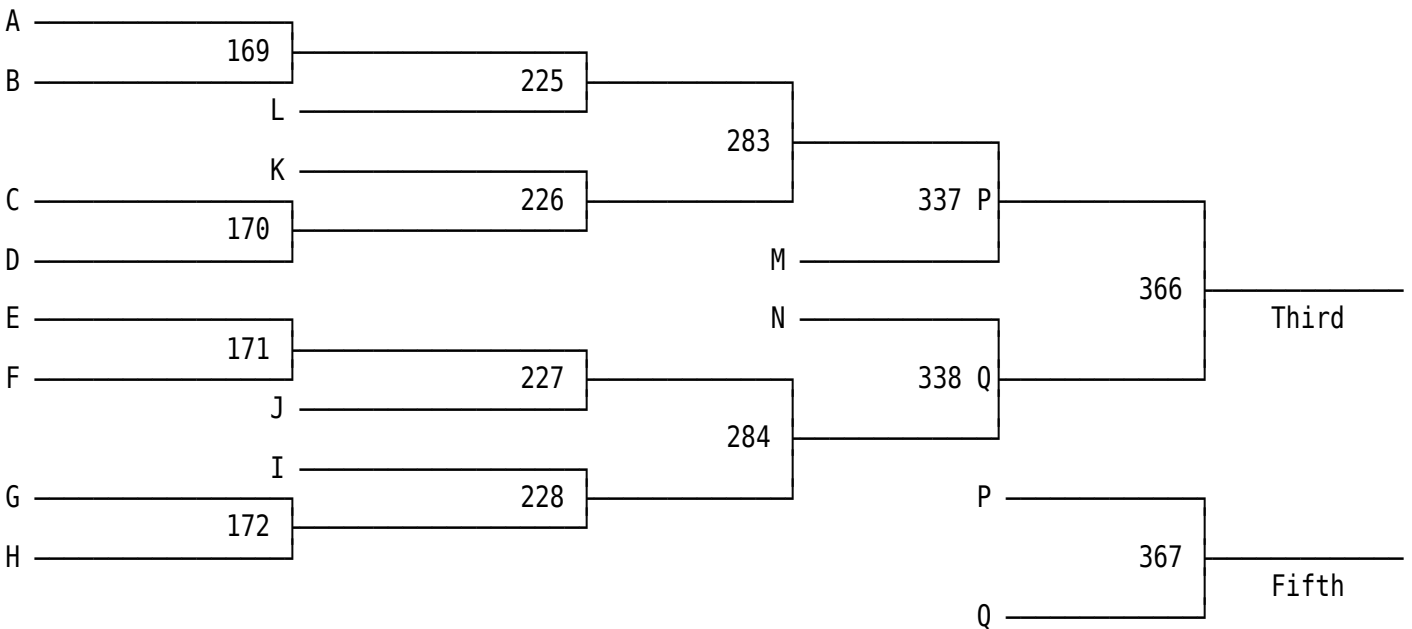

2013 Mentor Division I District Wrestling Championships

2013 Mentor Division I District Wrestling Championships

2013 Mentor Division I District Wrestling Championships

2013 Mentor Division I District Wrestling Championships