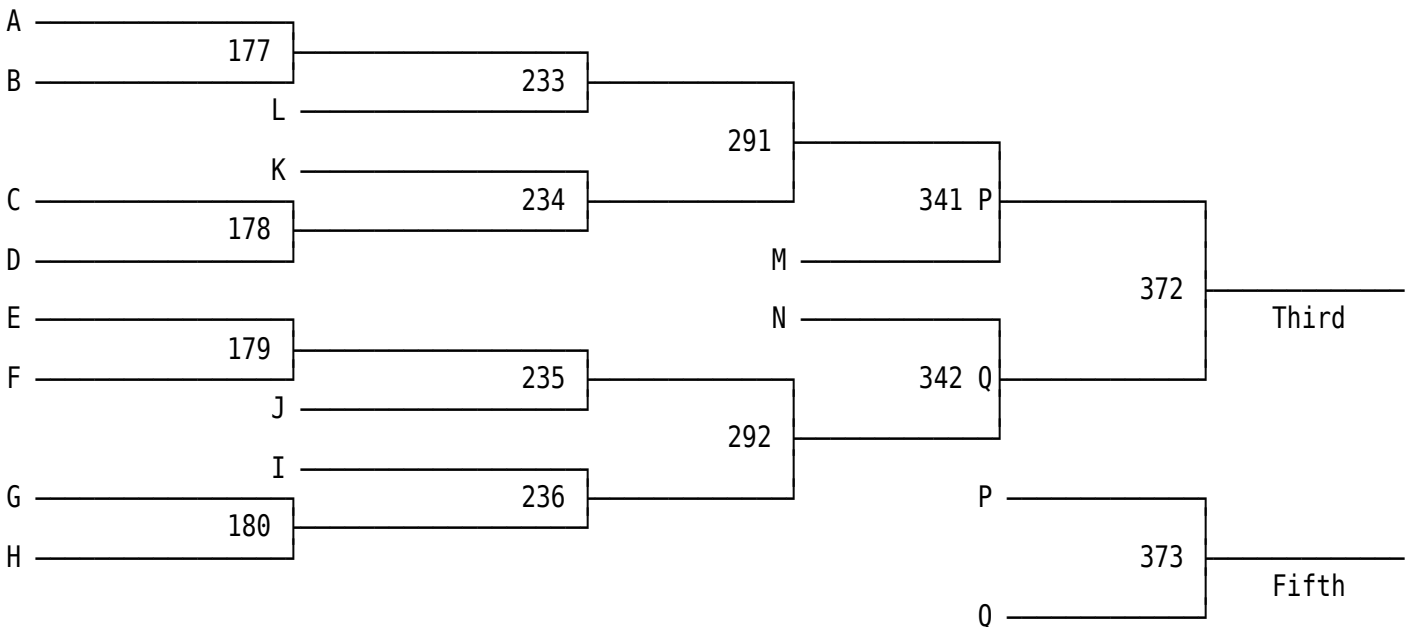

2013 Mentor Division I District Wrestling Championships

2013 Mentor Division I District Wrestling Championships

2013 Mentor Division I District Wrestling Championships

2013 Mentor Division I District Wrestling Championships