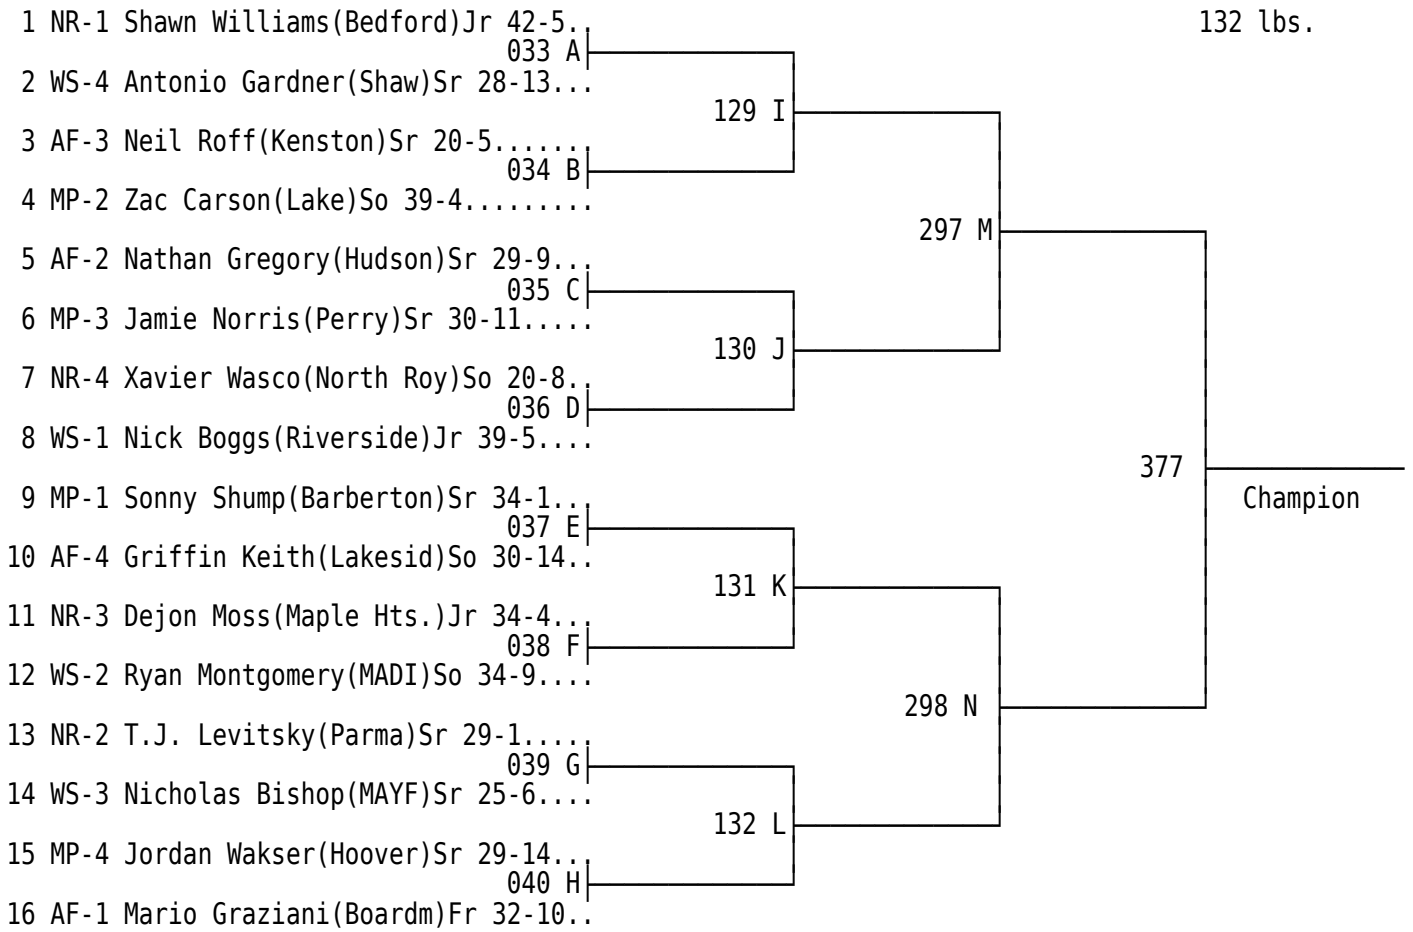

2013 Mentor Division I District Wrestling Championships