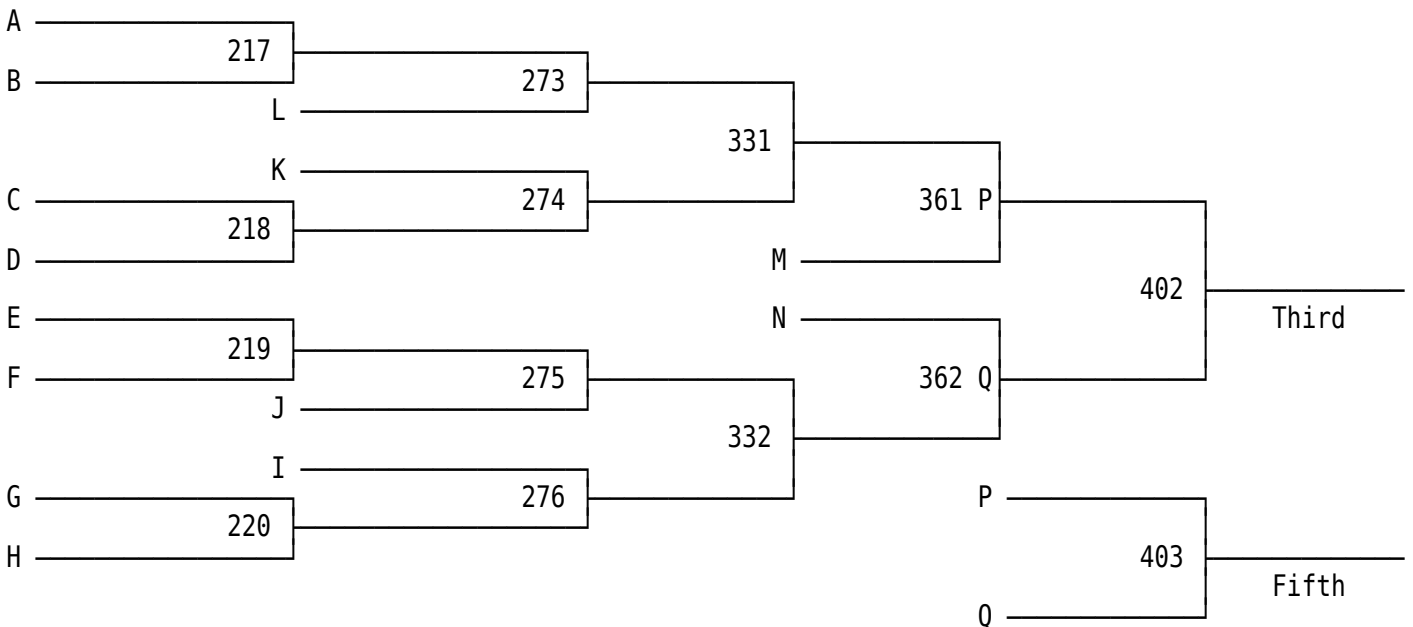

2013 Mentor Division I District Wrestling Championships