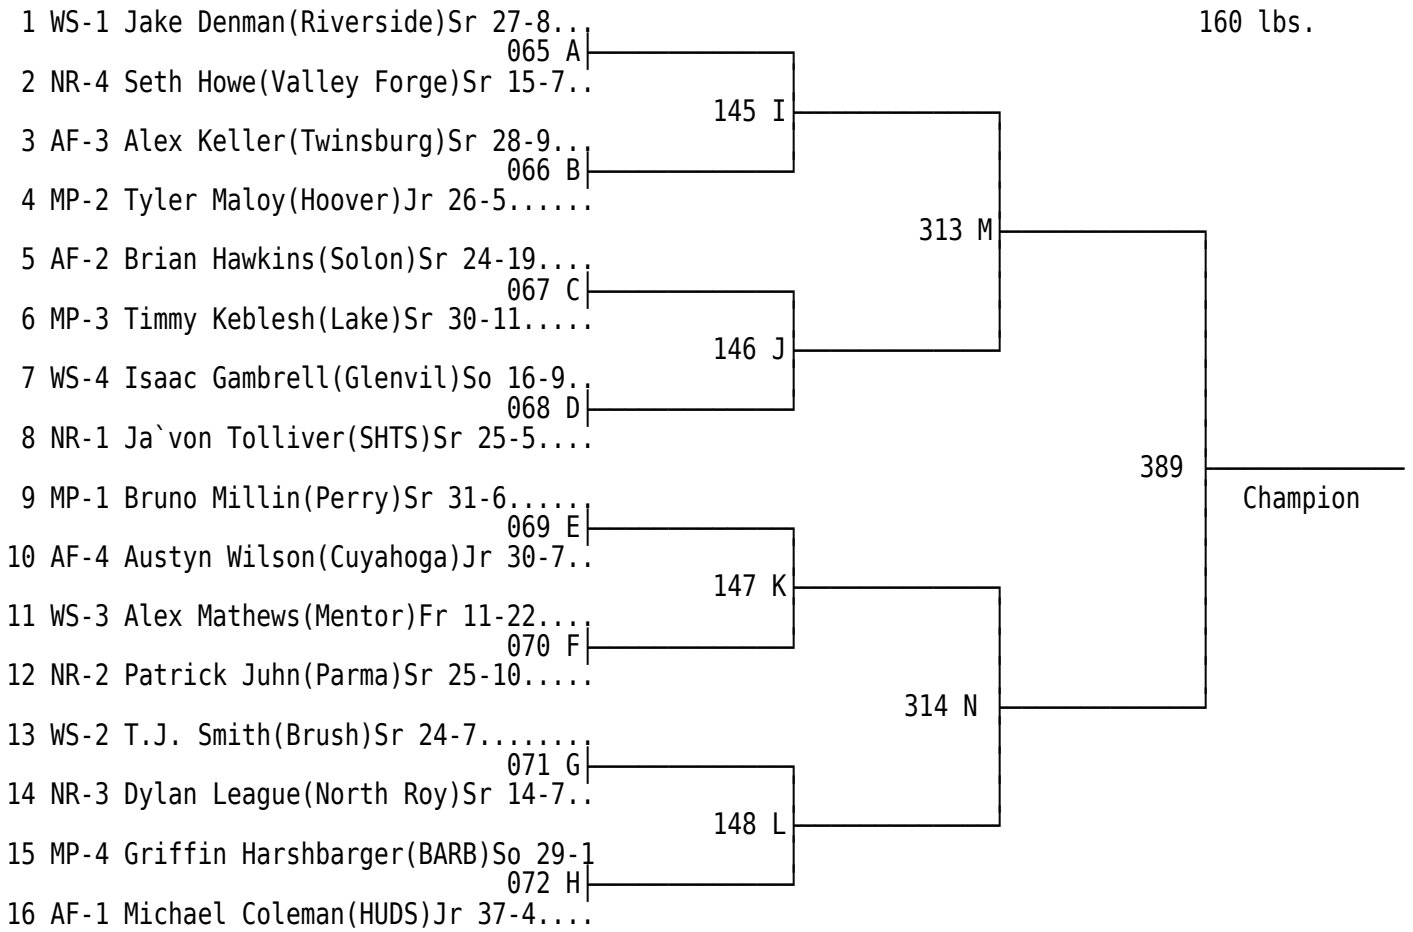

2013 Mentor Division I District Wrestling Championships