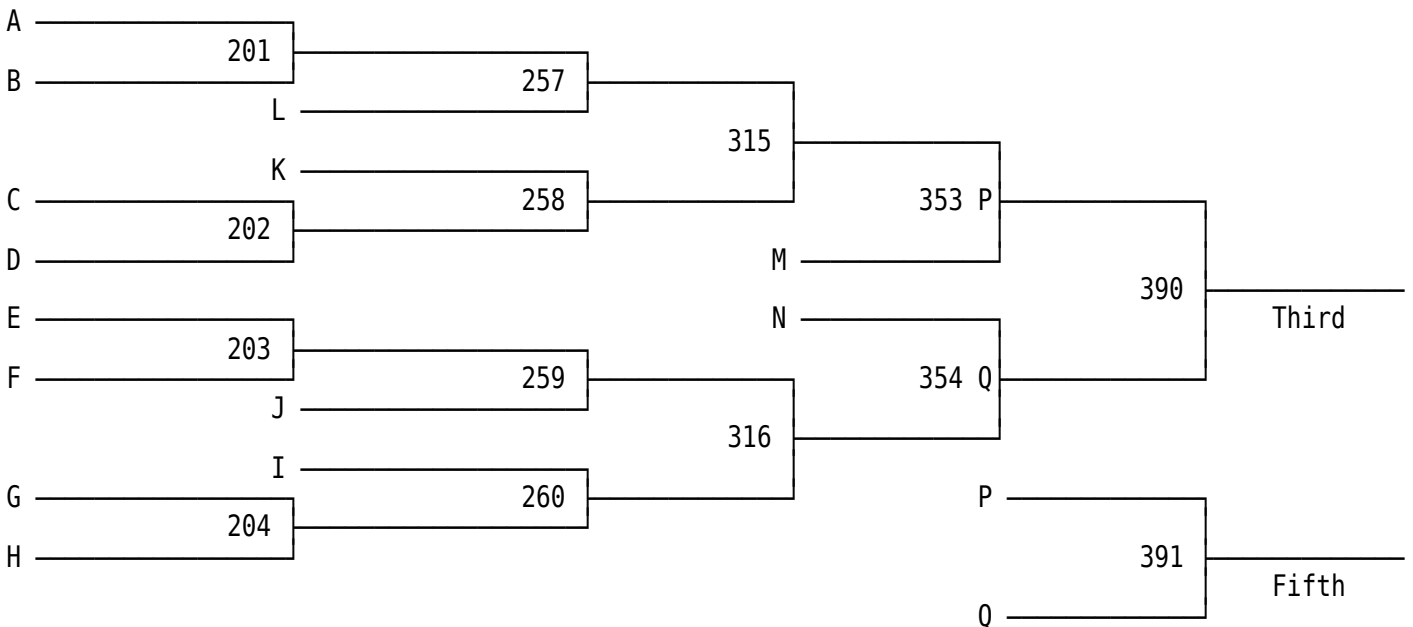

2013 Mentor Division I District Wrestling Championships