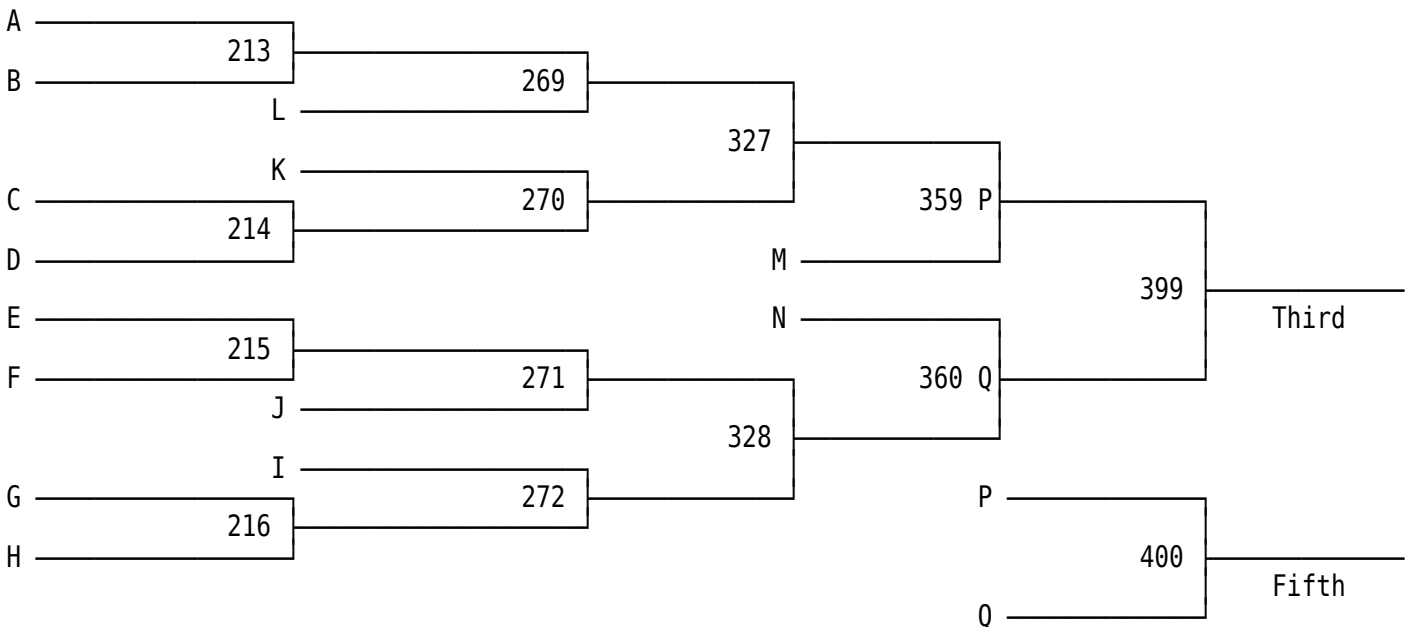

2013 Mentor Division I District Wrestling Championships

2013 Mentor Division I District Wrestling Championships

2013 Mentor Division I District Wrestling Championships

2013 Mentor Division I District Wrestling Championships