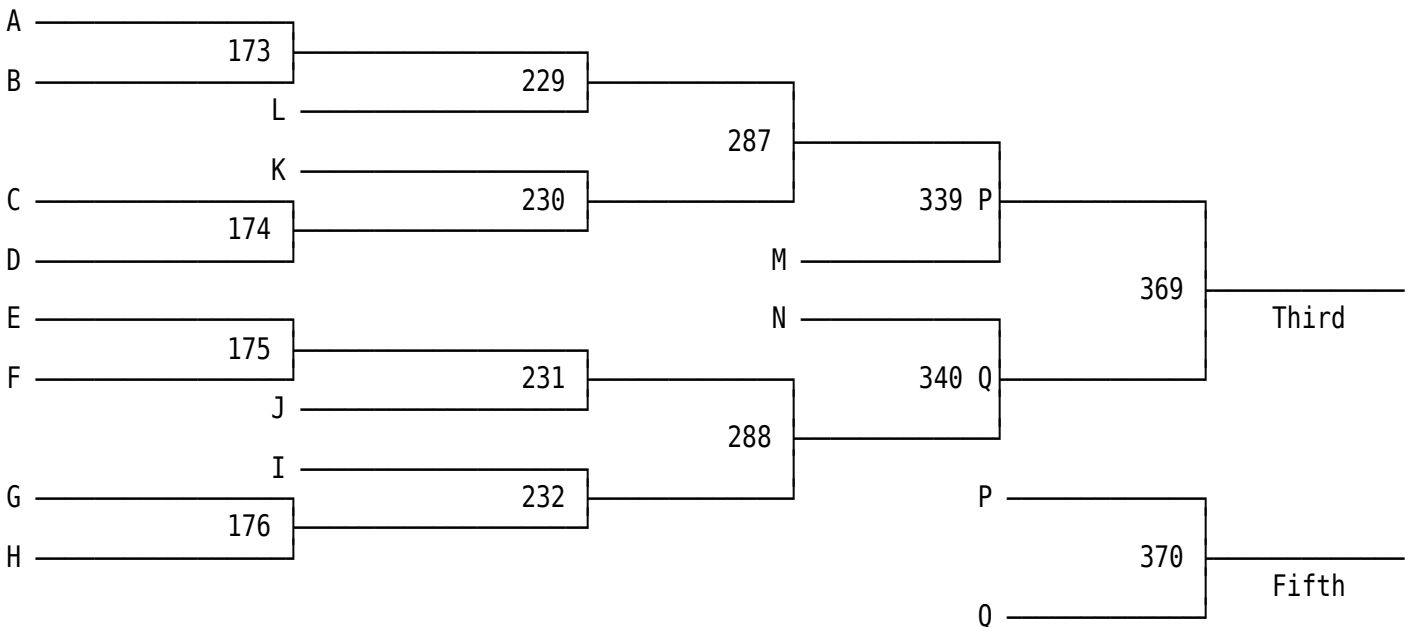

2013 Mentor Division I District Wrestling Championships

2013 Mentor Division I District Wrestling Championships

2013 Mentor Division I District Wrestling Championships

2013 Mentor Division I District Wrestling Championships