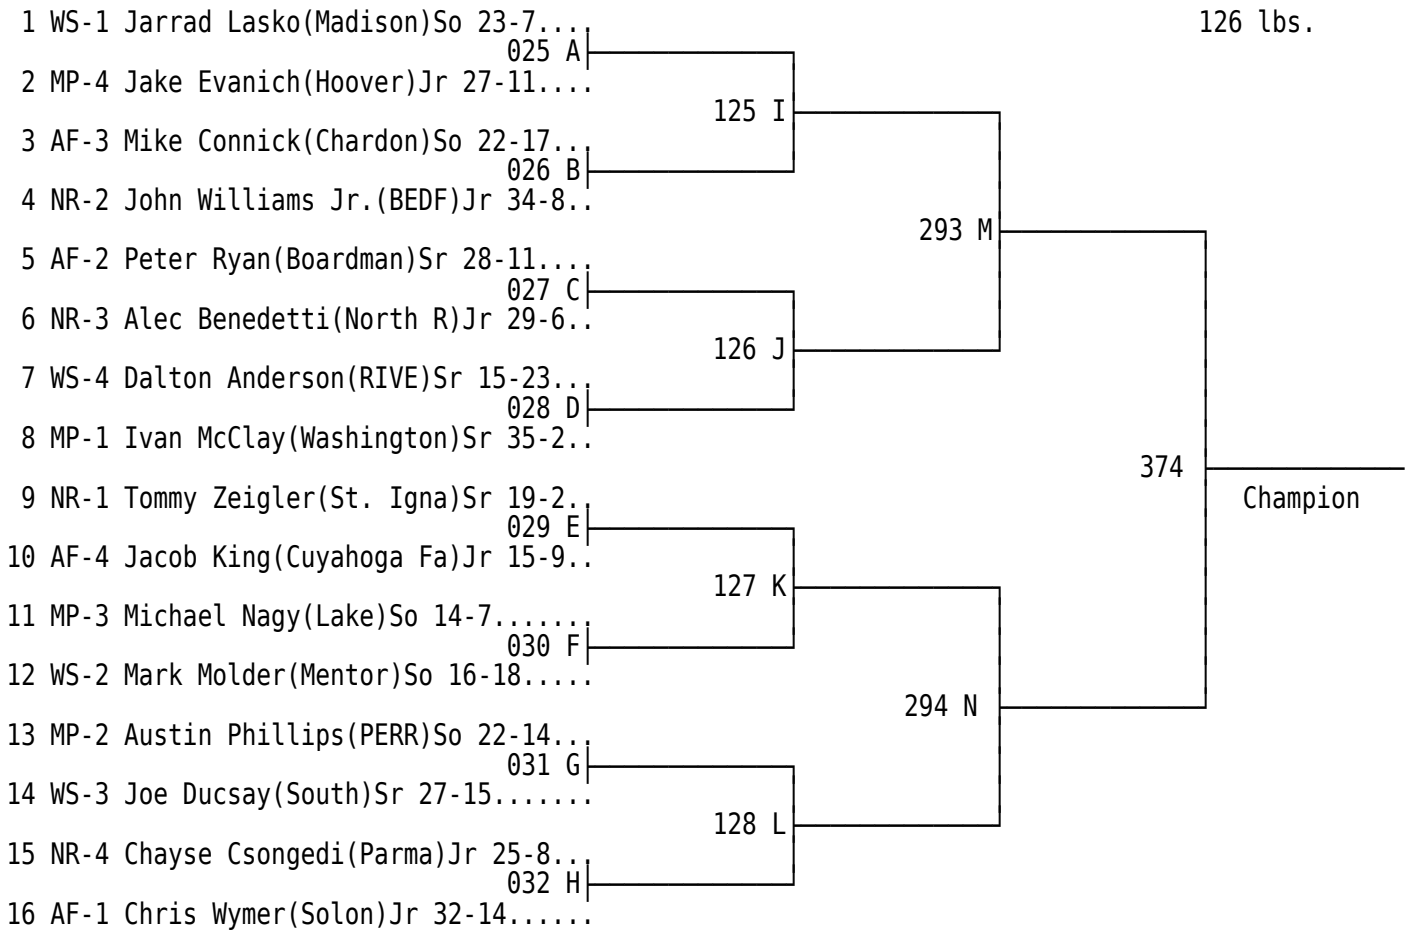

2013 Mentor Division I District Wrestling Championships

2013 Mentor Division I District Wrestling Championships

2013 Mentor Division I District Wrestling Championships

2013 Mentor Division I District Wrestling Championships