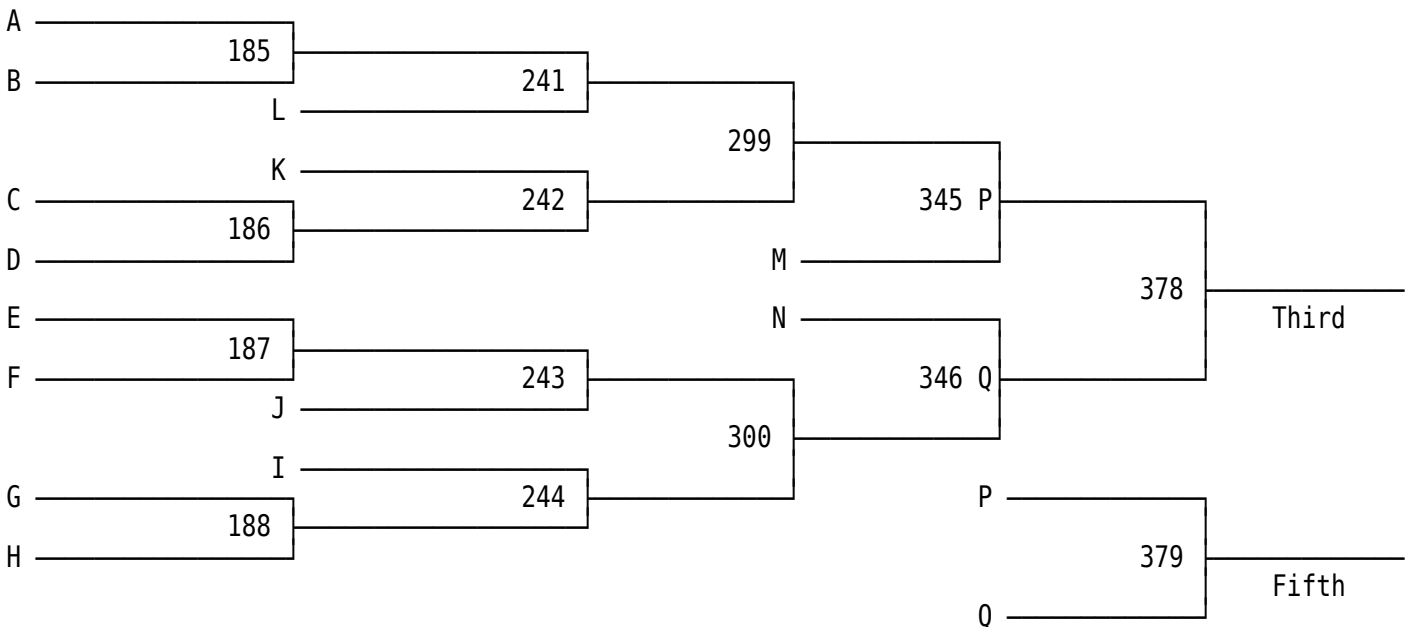

2013 Mentor Division I District Wrestling Championships