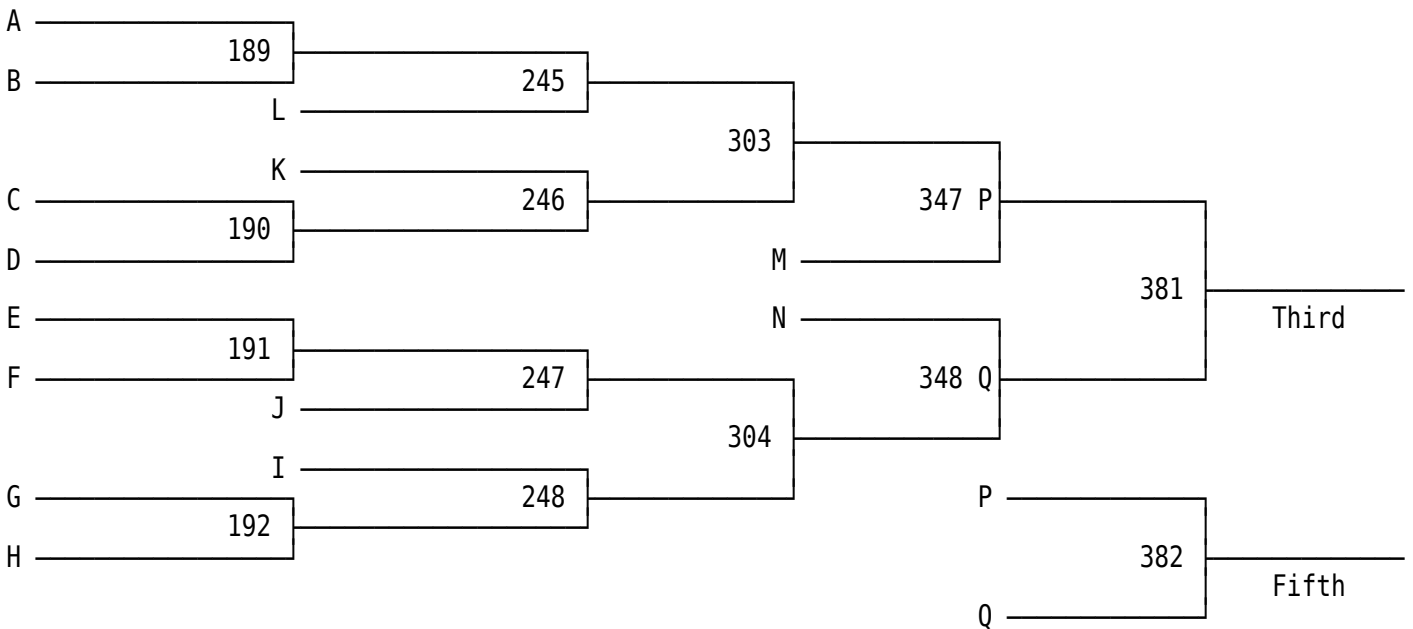

2013 Mentor Division I District Wrestling Championships