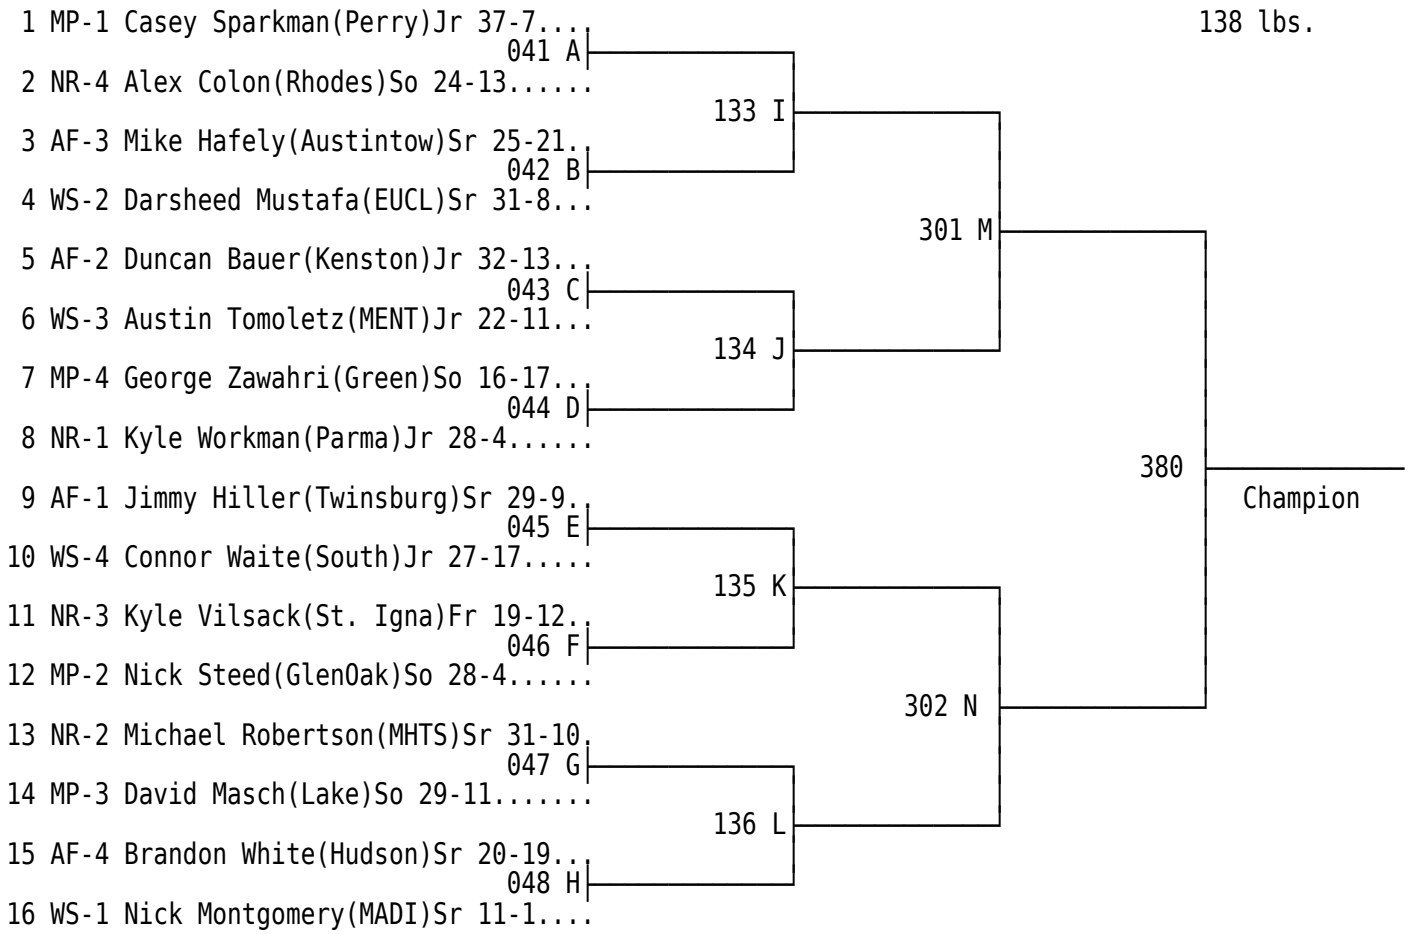

2013 Mentor Division I District Wrestling Championships