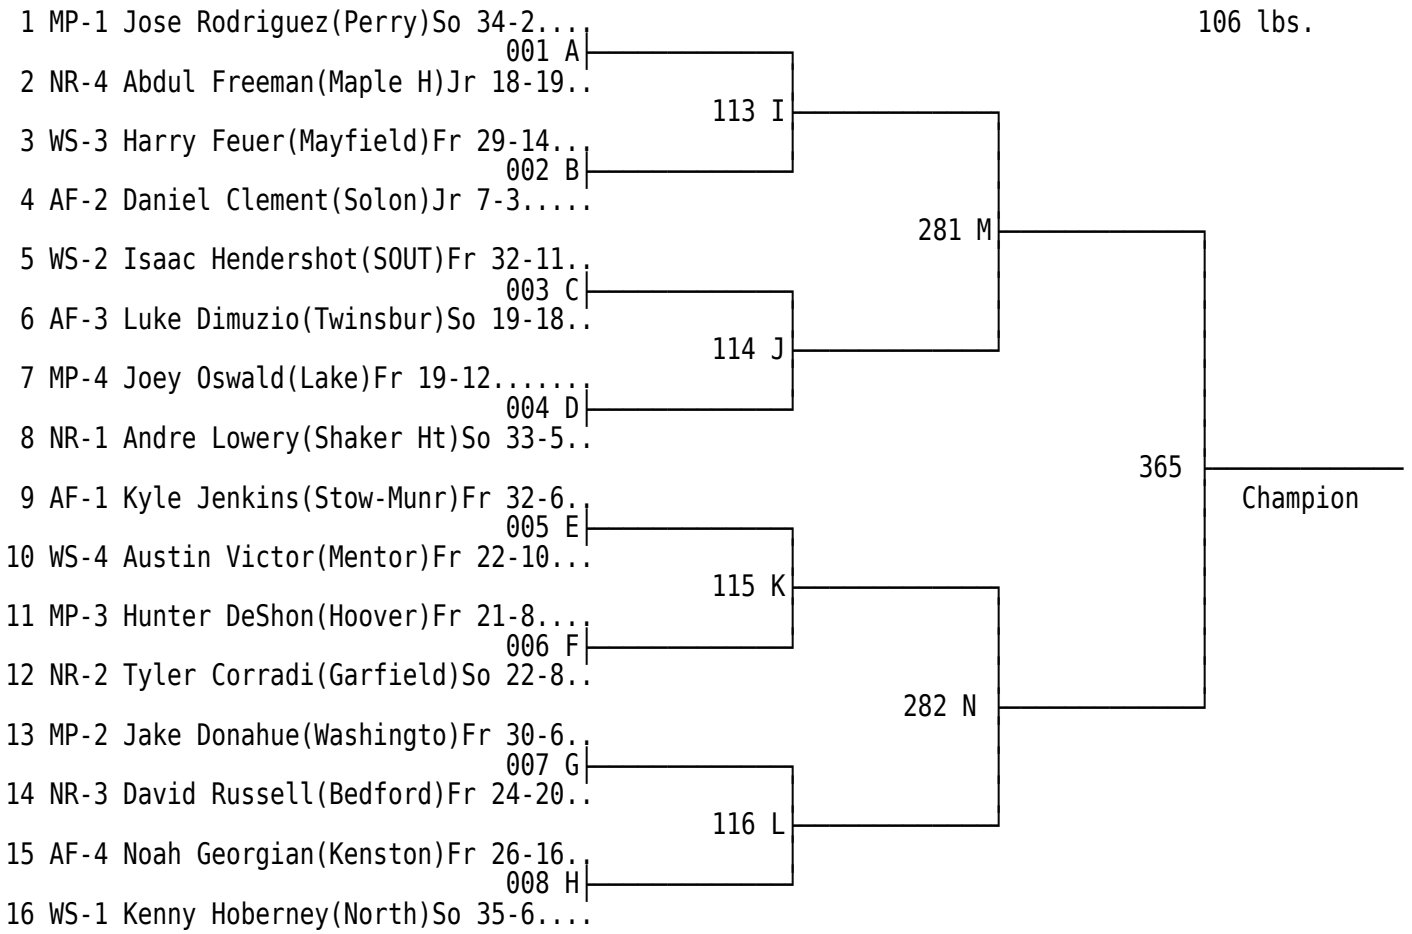

2013 Mentor Division I District Wrestling Championships

2013 Mentor Division I District Wrestling Championships

2013 Mentor Division I District Wrestling Championships

2013 Mentor Division I District Wrestling Championships