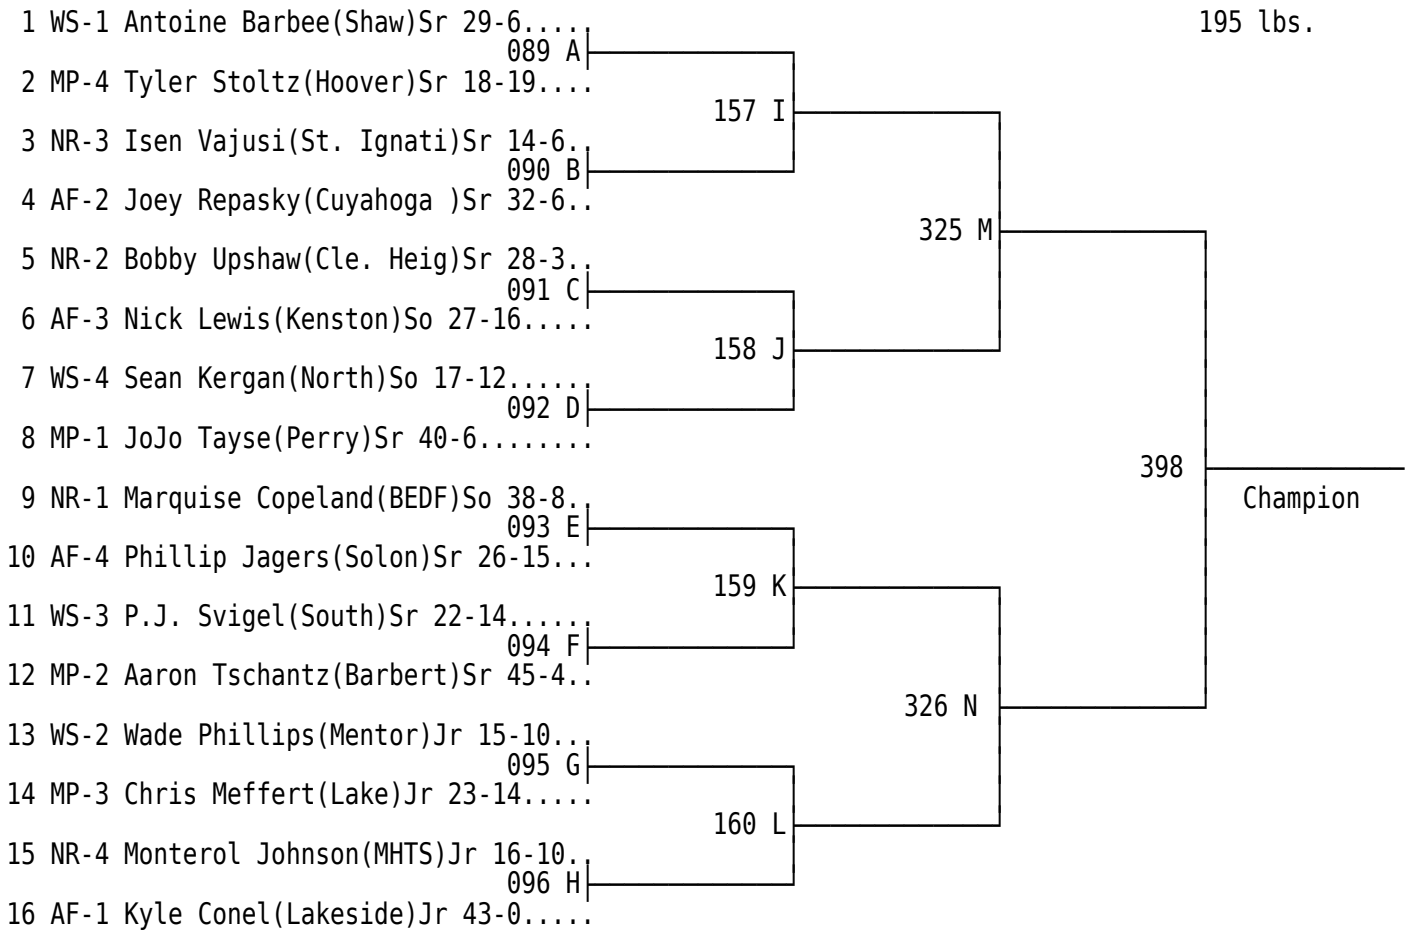

2013 Mentor Division I District Wrestling Championships

2013 Mentor Division I District Wrestling Championships

2013 Mentor Division I District Wrestling Championships

2013 Mentor Division I District Wrestling Championships