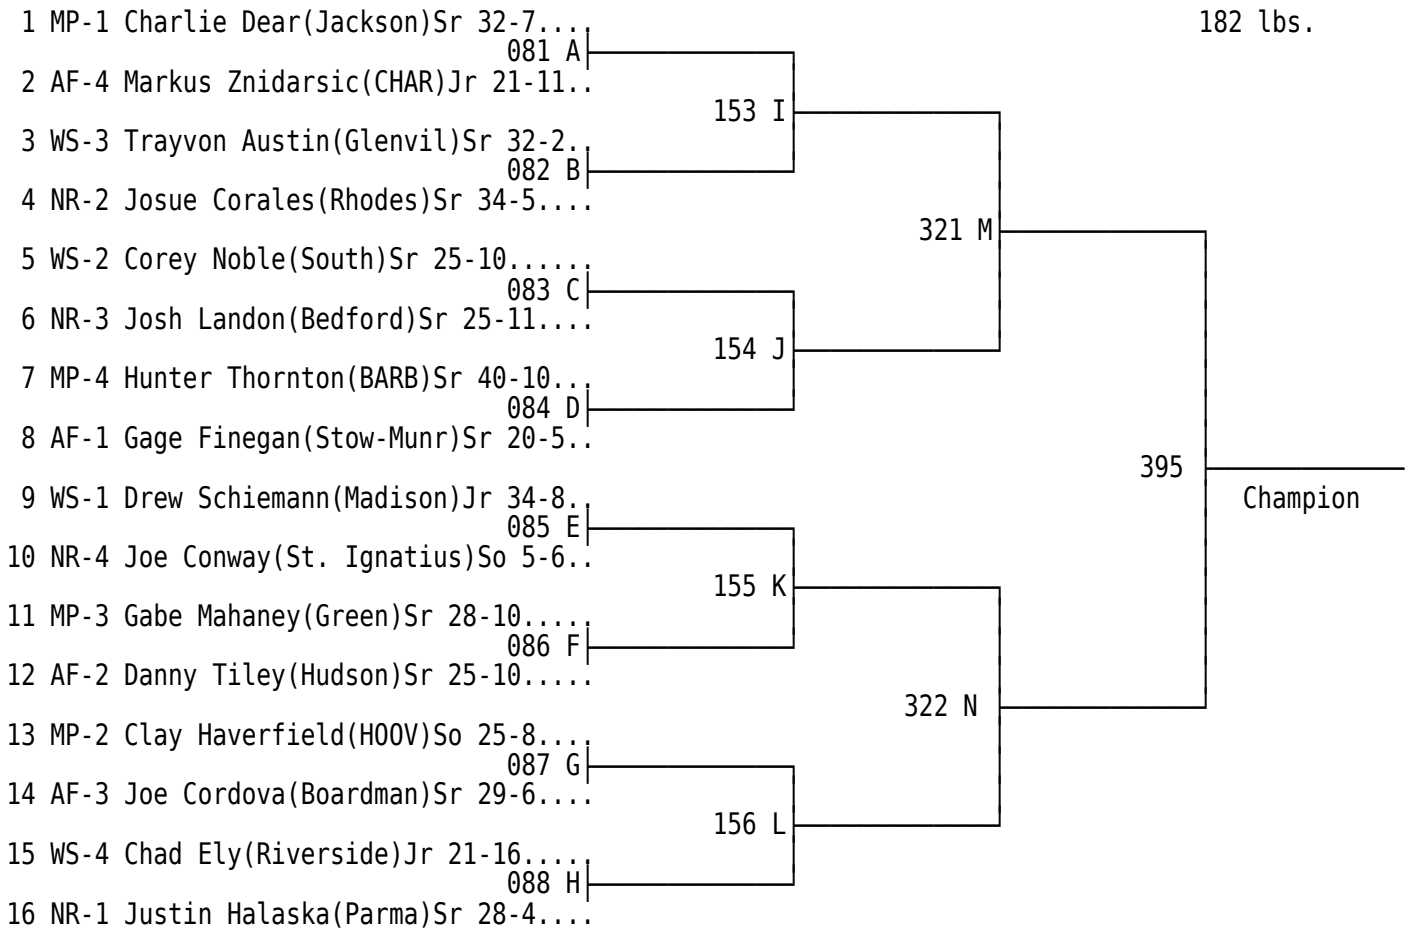

2013 Mentor Division I District Wrestling Championships