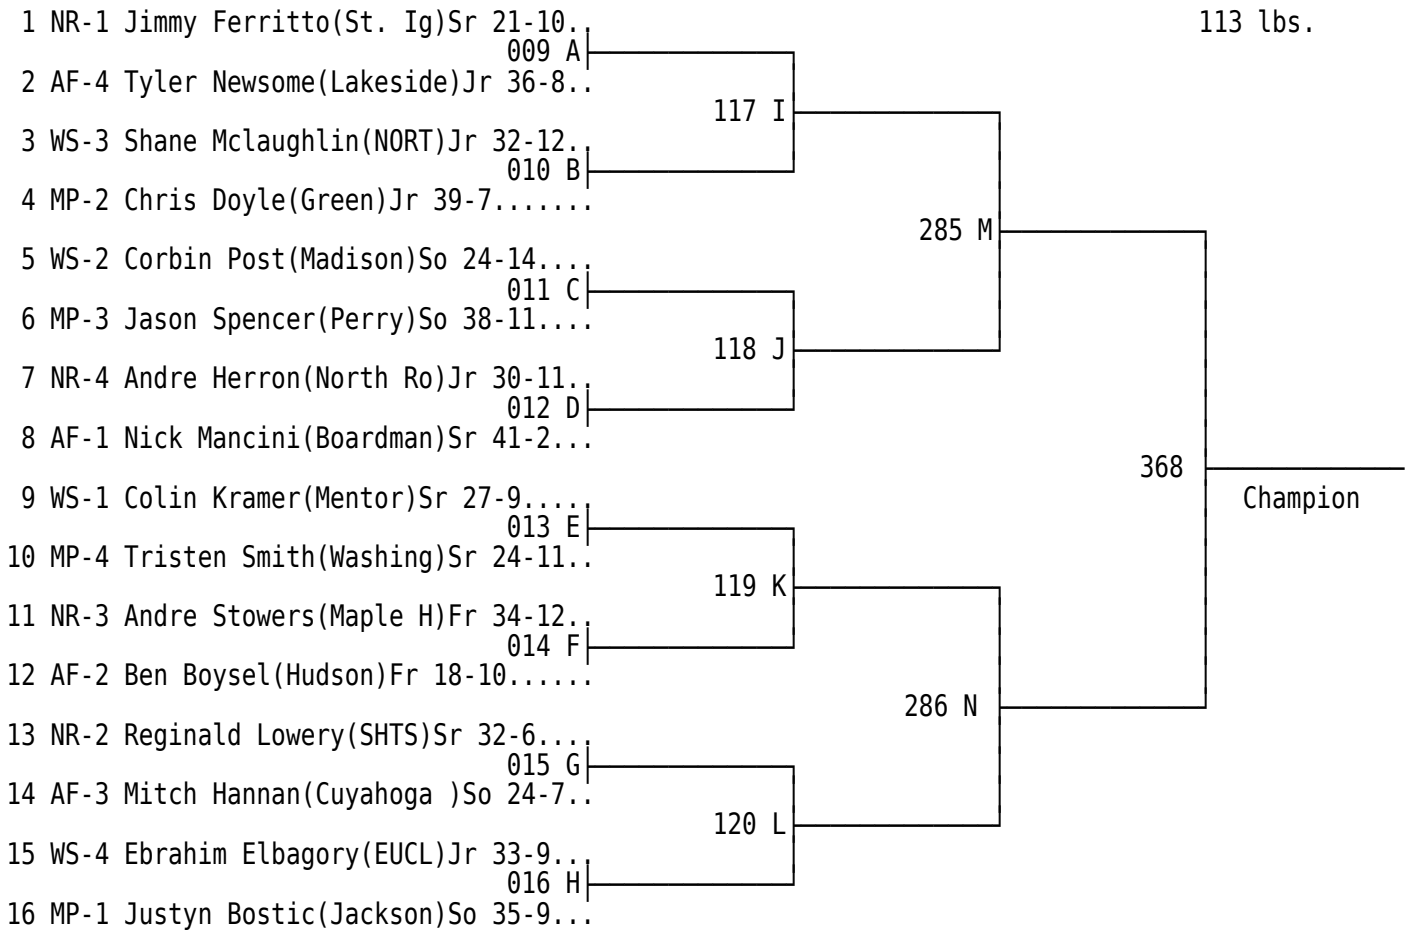

2013 Mentor Division I District Wrestling Championships

2013 Mentor Division I District Wrestling Championships

2013 Mentor Division I District Wrestling Championships

2013 Mentor Division I District Wrestling Championships