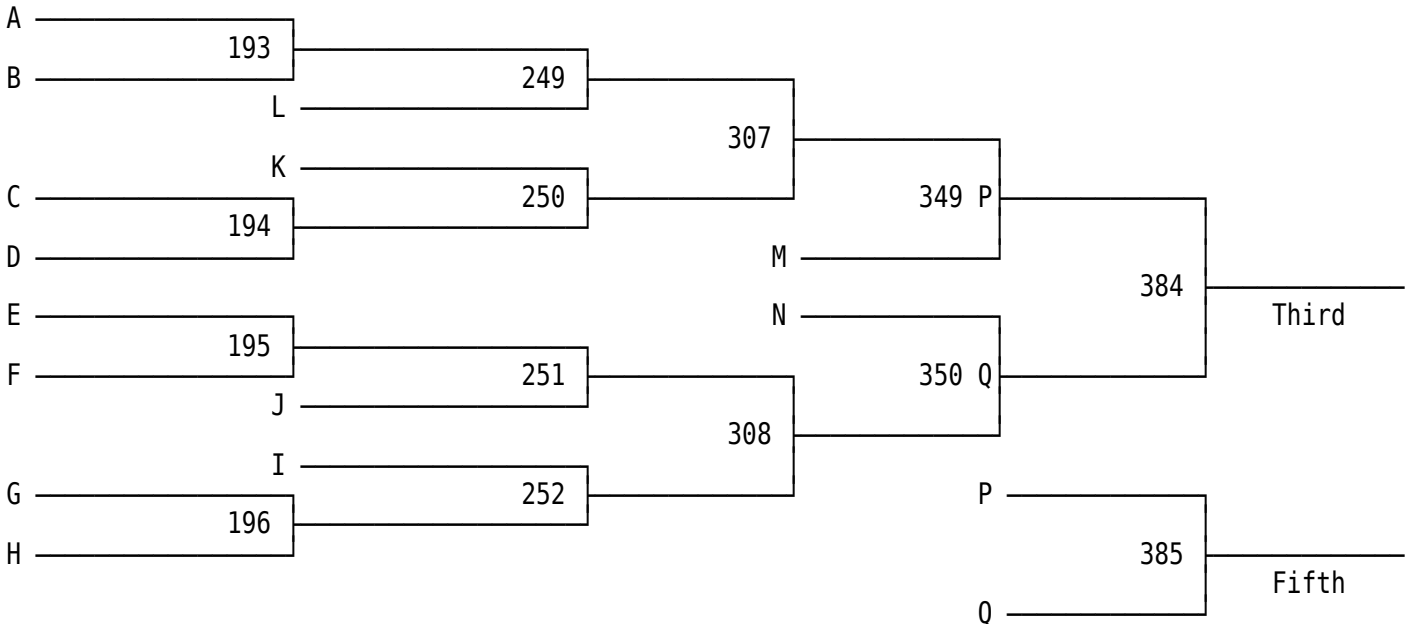

2013 Mentor Division I District Wrestling Championships