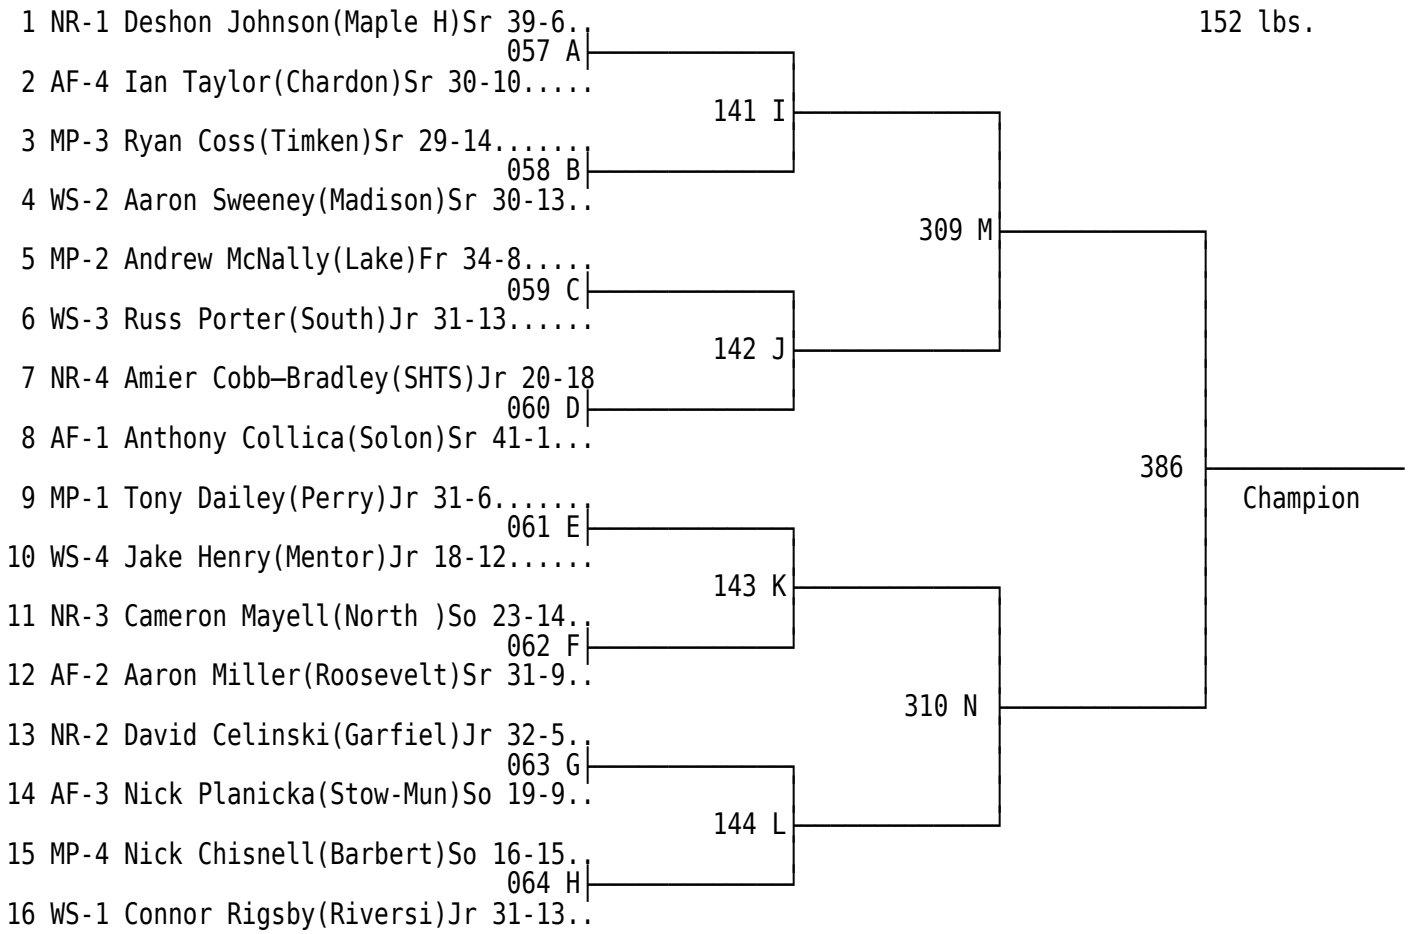

2013 Mentor Division I District Wrestling Championships

2013 Mentor Division I District Wrestling Championships

2013 Mentor Division I District Wrestling Championships

2013 Mentor Division I District Wrestling Championships