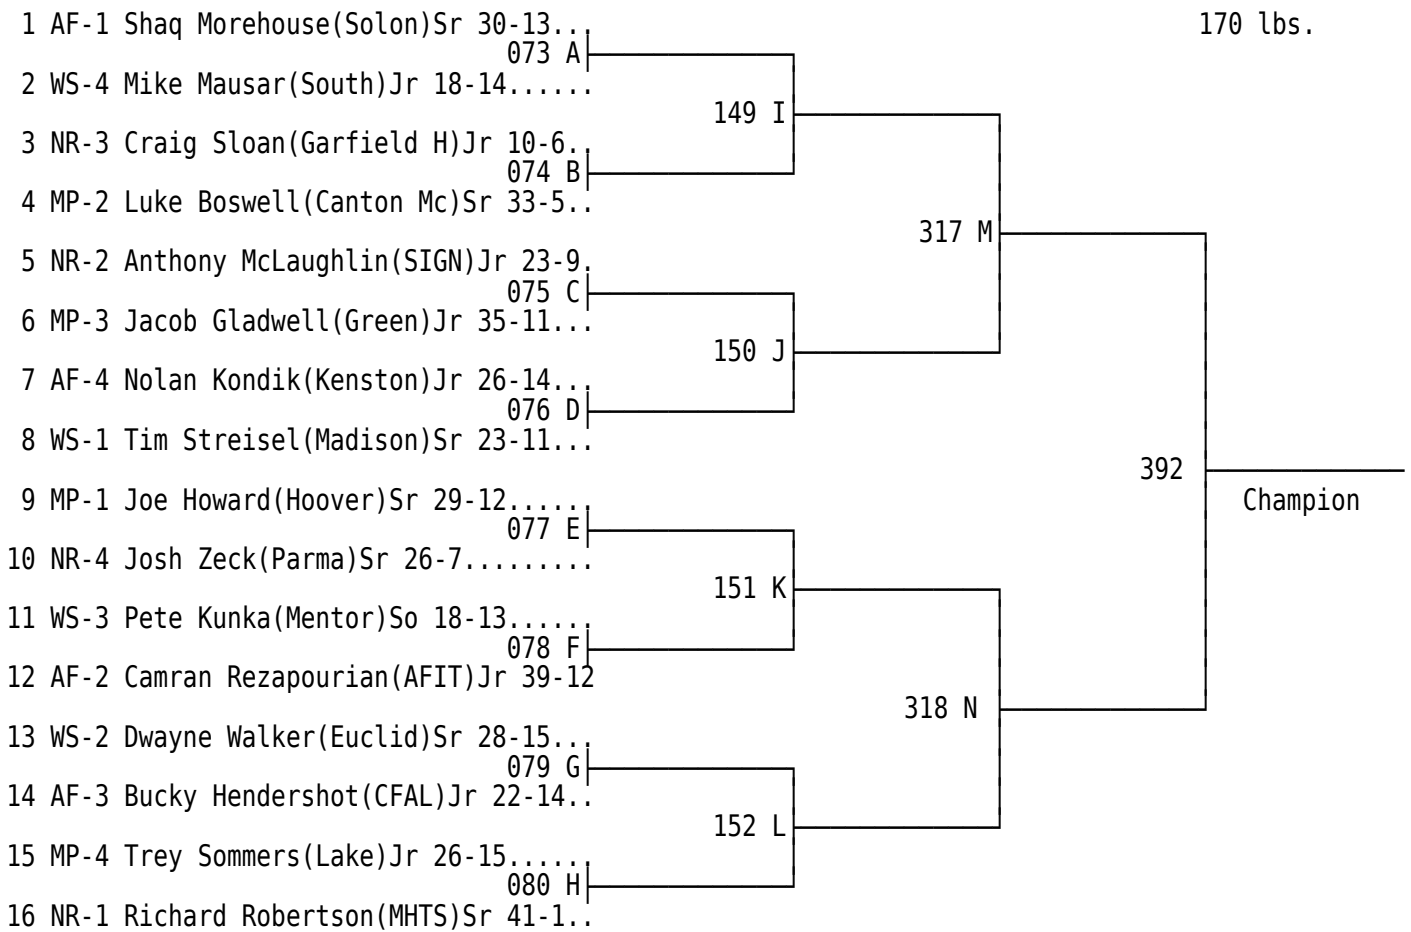

2013 Mentor Division I District Wrestling Championships