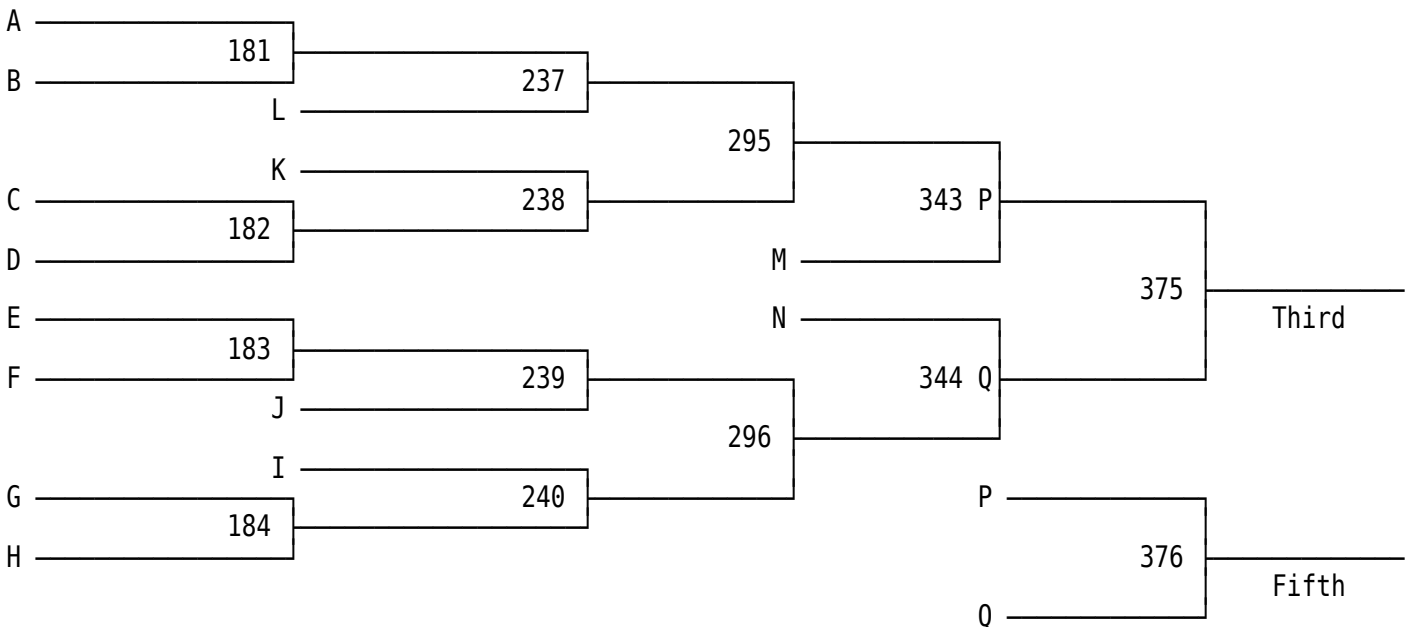

2013 Mentor Division I District Wrestling Championships

2013 Mentor Division I District Wrestling Championships

2013 Mentor Division I District Wrestling Championships

2013 Mentor Division I District Wrestling Championships