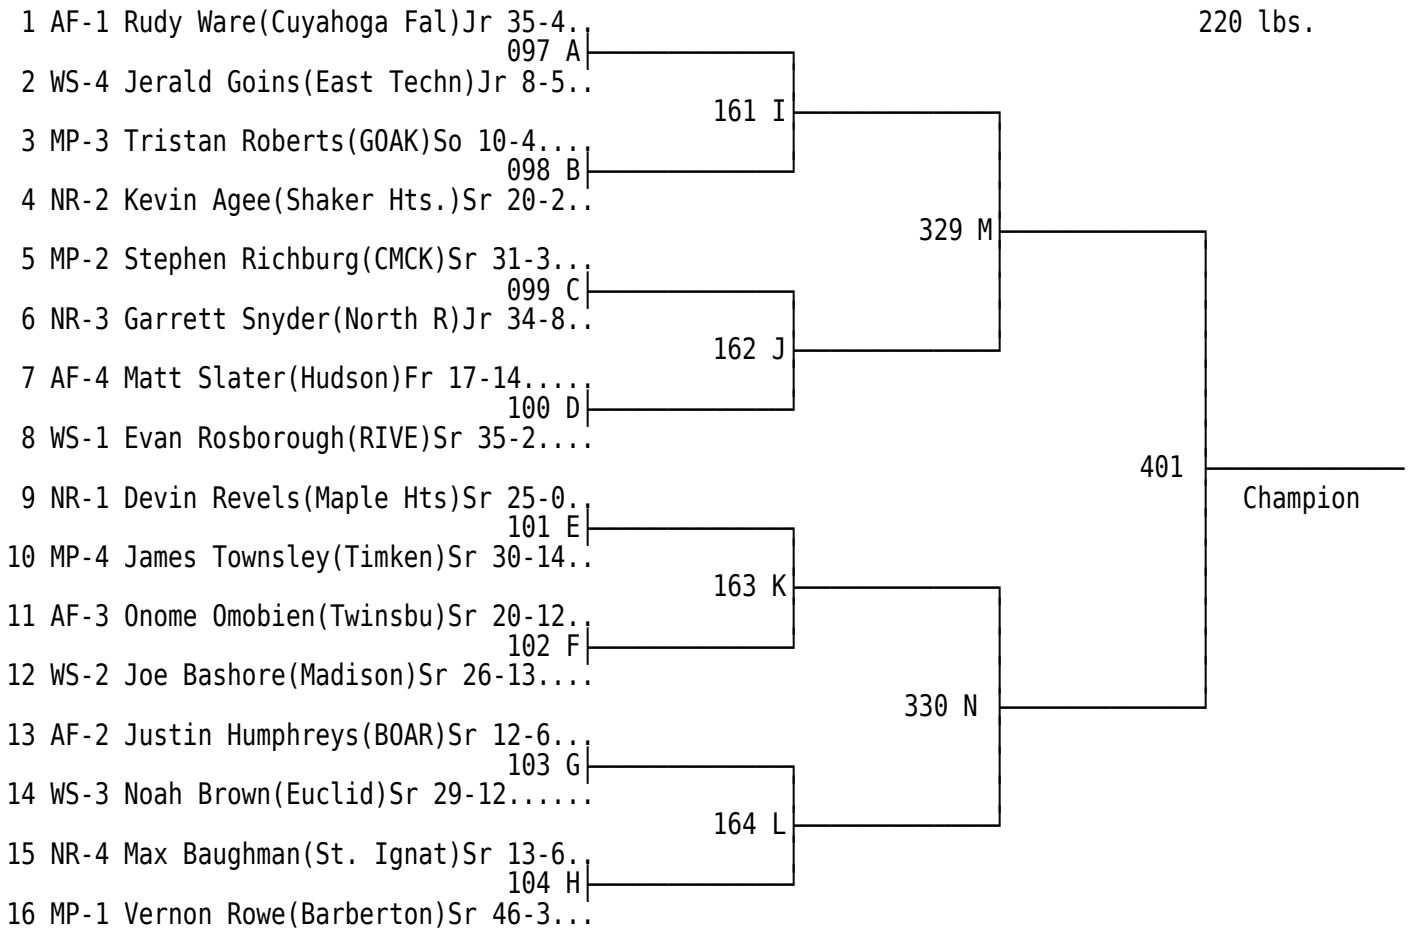

2013 Mentor Division I District Wrestling Championships