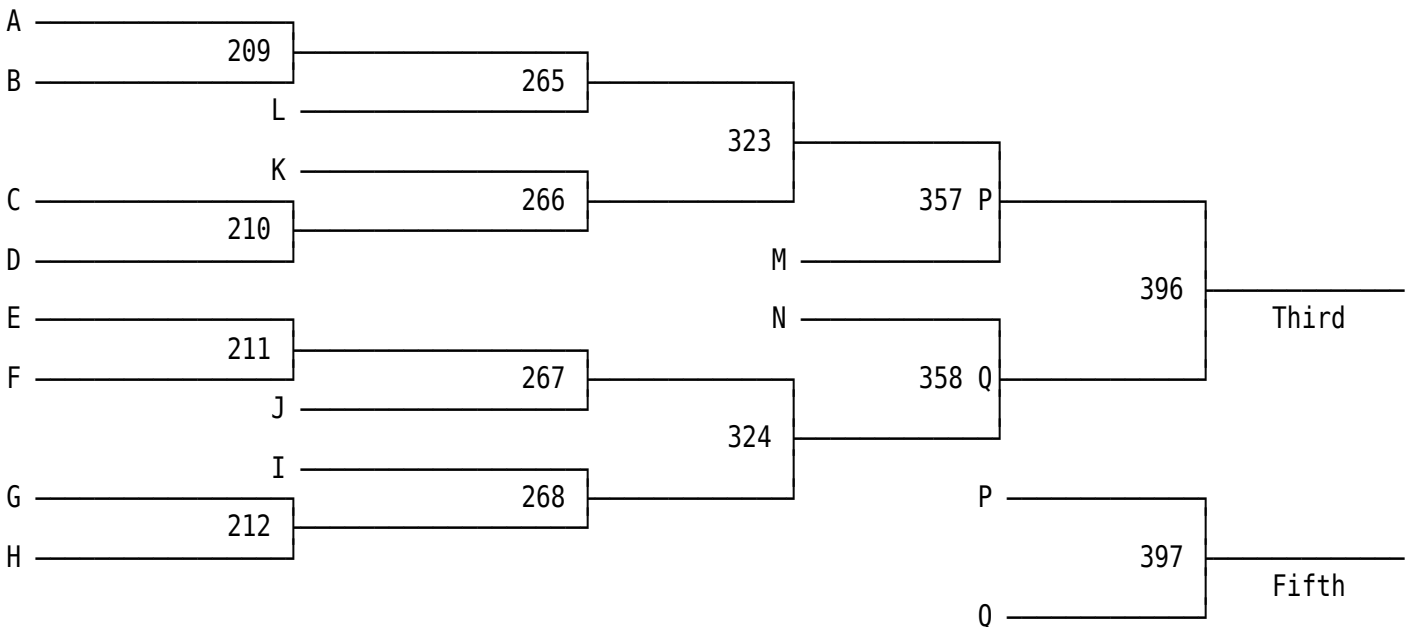

2013 Mentor Division I District Wrestling Championships