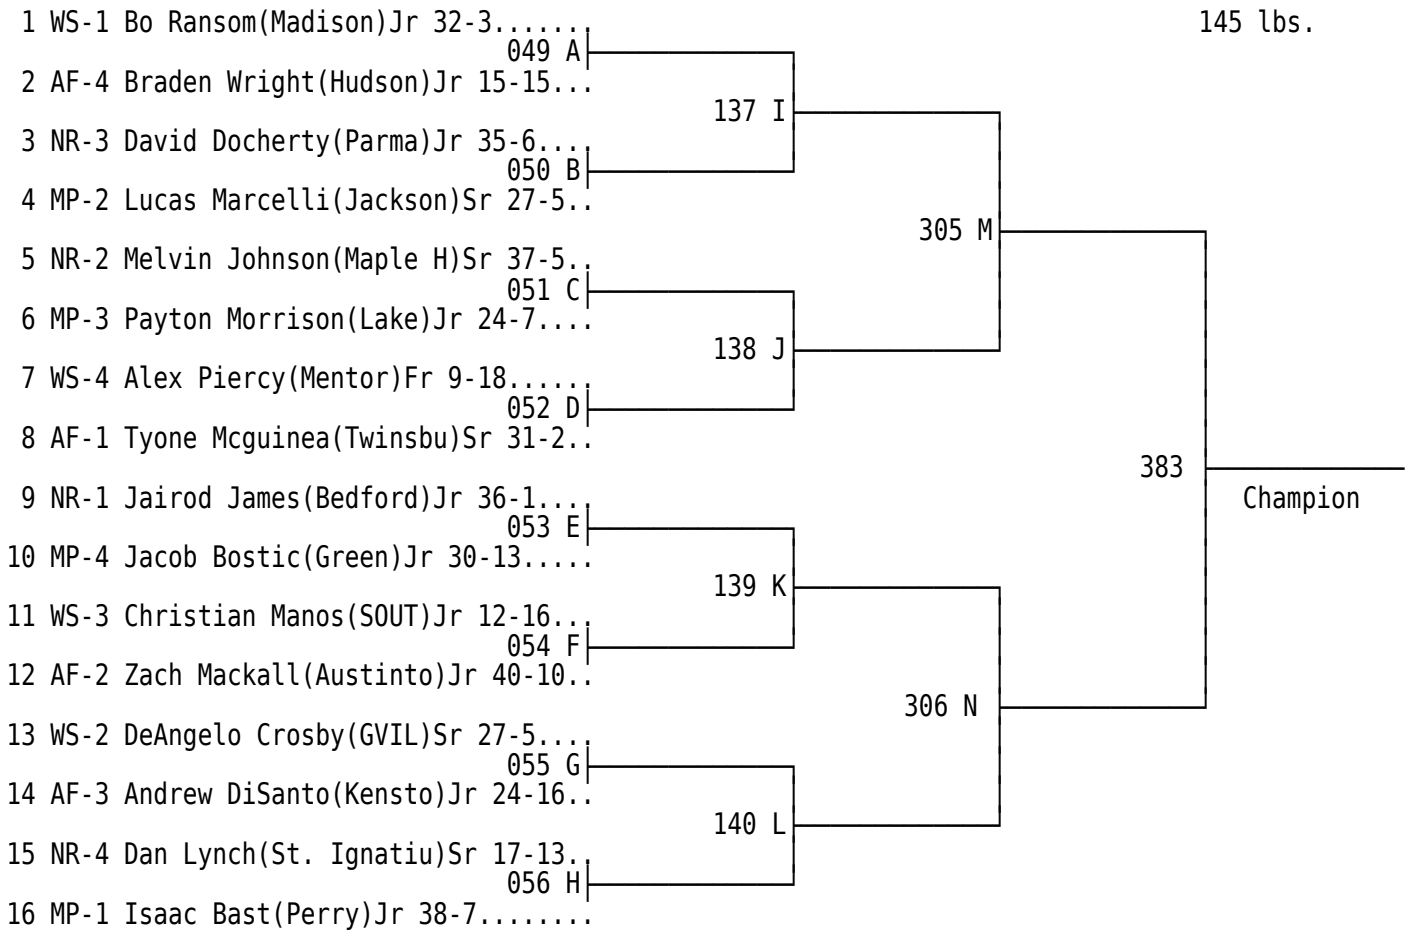

2013 Mentor Division I District Wrestling Championships