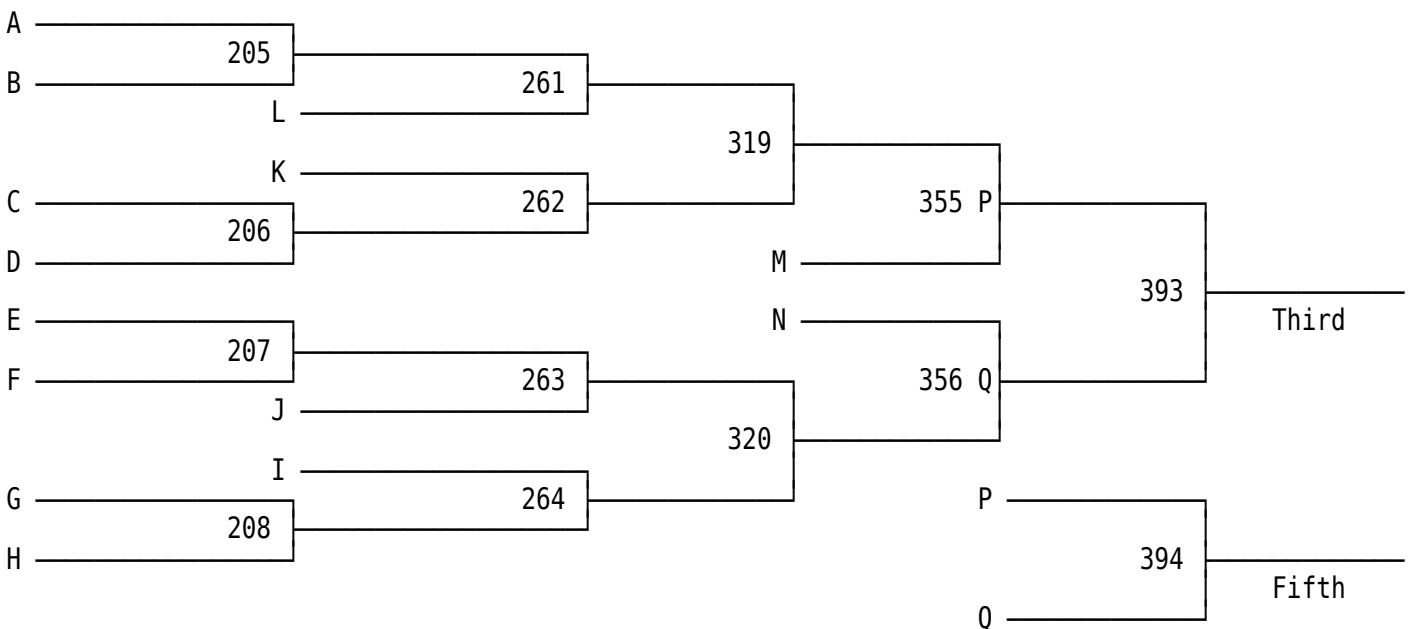

2013 Mentor Division I District Wrestling Championships