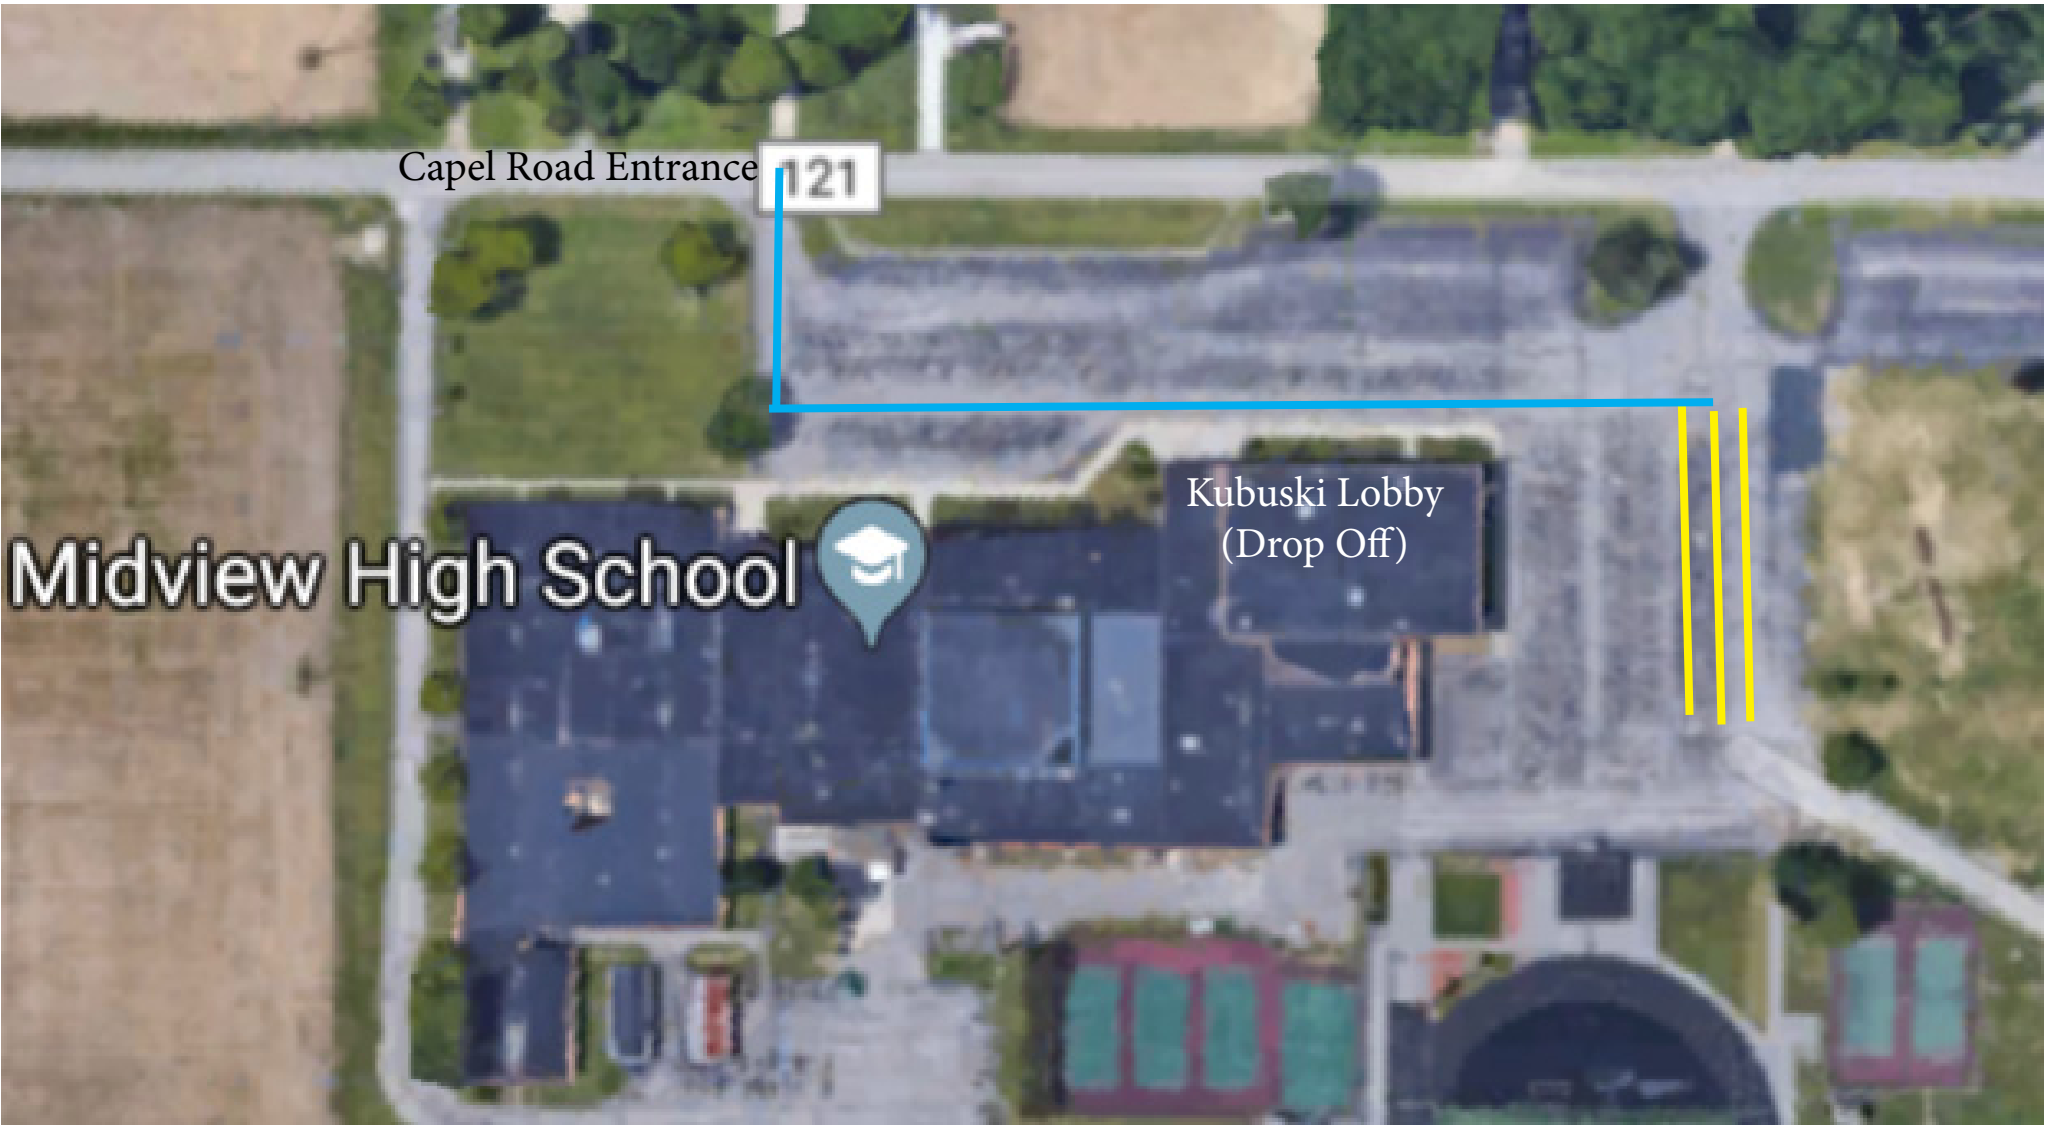

— Bus Route

— Bus Parking Spots

Capel Road Entrance 121

Midview High School

Kubuski Lobby
(Drop Off)